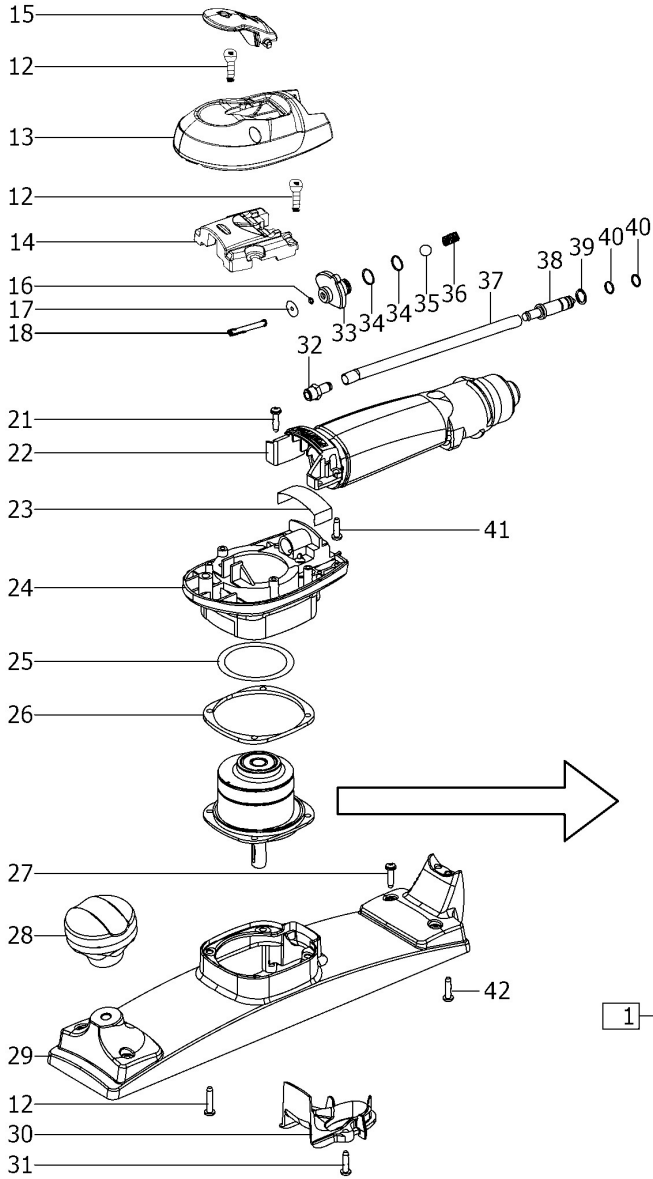

202092 - LRS 400

Pos	Part No.	Description	Quantity
1	493044	Motor	1
2	630103	Motor cover	1
3	491615	Lamella (5 Set)	1
4	491593	Rotor	1
5	466969	Shaft	1
6	466338	Woodruff key	1
7	704785	O-ring	1
8	773627	Sleeve	2
9	720418	Bush	1
10	704788	O-ring	1
11	630109	Housing cover	1
12	228567	Raised-head screw 4,0 x 20 mm	8
13	491416	Cap	1
14	462876	Weight	1
15	709392	Switch lever	1
16	200904	O-ring	1
17	720602	Washer	1
18	462877	Switch linkage	1
21	228713	Raised-head screw 4,0 x 16 mm	4
22	493623	Grip	1
23	720617	Transparency	1
24	491566	Housing	1
25	720246	Sealing ring	1
26	464276	Spacer piece	1
27	228733	Raised-head screw M4 x 10	8
28	487554	Grip	1
29	464278	Housing	1
30	464500	Extractor connector	1
31	228582	Raised-head screw M4 x 10	2
32	449396	Pipe	1
33	449556	Piston	2
34	704786	O-ring	2
35	410290	Ball	1
36	463317	Pressure spring	1
37	10014022	Hose	1
38	10014028	Compressed air tube	1
39	203270	Snap ring	1
40	704784	O-ring	2
41	450920	Cover plug	1
42	228584	Raised-head screw 3,5 x 14 mm	2
43	782082	Nilos ring	1
44	464277	Cam	1
45	203271	Feather key	1
46	447239	Ball bearing	1
47	205614	Snap ring	1
48	492047	Rubber foot	4
49	464285	Plate	1
50	204120	Flat head screw M5 x 8	1
51	435291	Cap	1

52	464279	Counter balance	1
53	400606	Raised-head screw M4 x 10	8
54	---	See catalogue	1