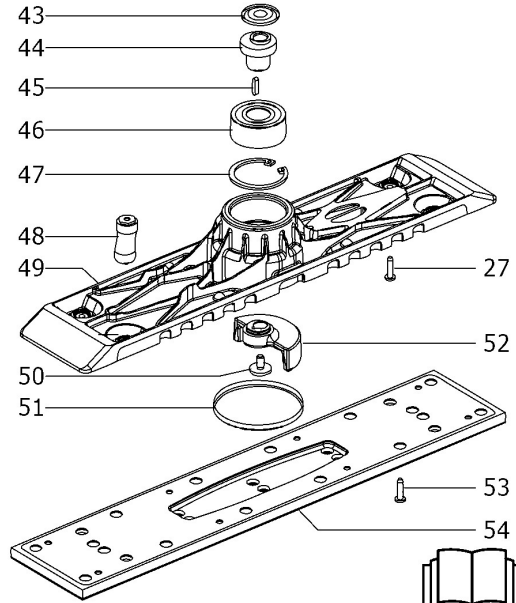

202092 - LRS 400

Pos	Part No.	Description	Quantity
1	493044	Motor	1
2	630103	Motor cover	1
3	491615	Lamella (5 Set)	1
4	491593	Rotor	1
5	466969	Shaft	1
6	466338	Woodruff key	1
7	704785	O-ring	1
8	773627	Sleeve	2
9	720418	Bush	1
10	704788	O-ring	1
11	630109	Housing cover	1
12	228567	Raised-head screw 4,0 x 20 mm	8
13	491416	Cap	1
14	462876	Weight	1
15	709392	Switch lever	1
16	200904	O-ring	1
17	720602	Washer	1
18	462877	Switch linkage	1
21	228713	Raised-head screw 4,0 x 16 mm	4
22	493623	Grip	1
23	720617	Transparency	1
24	491566	Housing	1
25	720246	Sealing ring	1
26	464276	Spacer piece	1
27	228733	Raised-head screw M4 x 10	8
28	487554	Grip	1
29	464278	Housing	1
30	464500	Extractor connector	1
31	228582	Raised-head screw M4 x 10	2
32	449396	Pipe	1
33	449556	Piston	2
34	704786	O-ring	2
35	410290	Ball	1
36	463317	Pressure spring	1
37	10014022	Hose	1
38	10014028	Compressed air tube	1
39	203270	Snap ring	1
40	704784	O-ring	2
41	450920	Cover plug	1
42	228584	Raised-head screw 3,5 x 14 mm	2
43	782082	Nilos ring	1
44	464277	Cam	1
45	203271	Feather key	1
46	447239	Ball bearing	1
47	205614	Snap ring	1
48	492047	Rubber foot	4
49	464285	Plate	1
50	204120	Flat head screw M5 x 8	1
51	435291	Cap	1

52	464279	Counter balance	1
53	400606	Raised-head screw M4 x 10	8
54	---	See catalogue	1