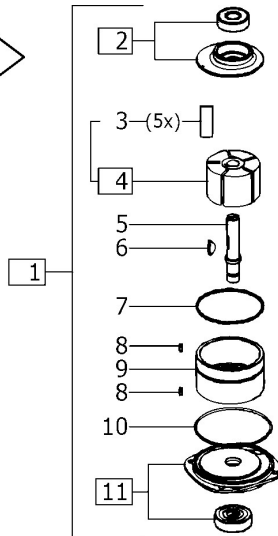

202092 - LRS 400

Pos	Part No.	Description	Quantity
1	493044	Motor	1
2	630103	Motor cover	1
3	491615	Lamella (5 Set)	1
4	491593	Rotor	1
5	466969	Shaft	1
6	466338	Woodruff key	1
7	704785	O-ring	1
8	773627	Sleeve	2
9	720418	Bush	1
10	704788	O-ring	1
11	630109	Housing cover	1
12	228567	Raised-head screw 4,0 x 20 mm	8
13	491416	Cap	1
14	462876	Weight	1
15	709392	Switch lever	1
16	200904	O-ring	1
17	720602	Washer	1
18	462877	Switch linkage	1
21	228713	Raised-head screw 4,0 x 16 mm	4
22	493623	Grip	1
23	720617	Transparency	1
24	491566	Housing	1
25	720246	Sealing ring	1
26	464276	Spacer piece	1
27	228733	Raised-head screw M4 x 10	8
28	487554	Grip	1
29	464278	Housing	1
30	464500	Extractor connector	1
31	228582	Raised-head screw M4 x 10	2
32	449396	Pipe	1
33	449556	Piston	2
34	704786	O-ring	2
35	410290	Ball	1
36	463317	Pressure spring	1
37	10014022	Hose	1
38	10014028	Compressed air tube	1
39	203270	Snap ring	1
40	704784	O-ring	2
41	450920	Cover plug	1
42	228584	Raised-head screw 3,5 x 14 mm	2
43	782082	Nilos ring	1
44	464277	Cam	1
45	203271	Feather key	1
46	447239	Ball bearing	1
47	205614	Snap ring	1
48	492047	Rubber foot	4
49	464285	Plate	1
50	204120	Flat head screw M5 x 8	1
51	435291	Cap	1

52	464279	Counter balance	1
53	400606	Raised-head screw M4 x 10	8
54	---	See catalogue	1