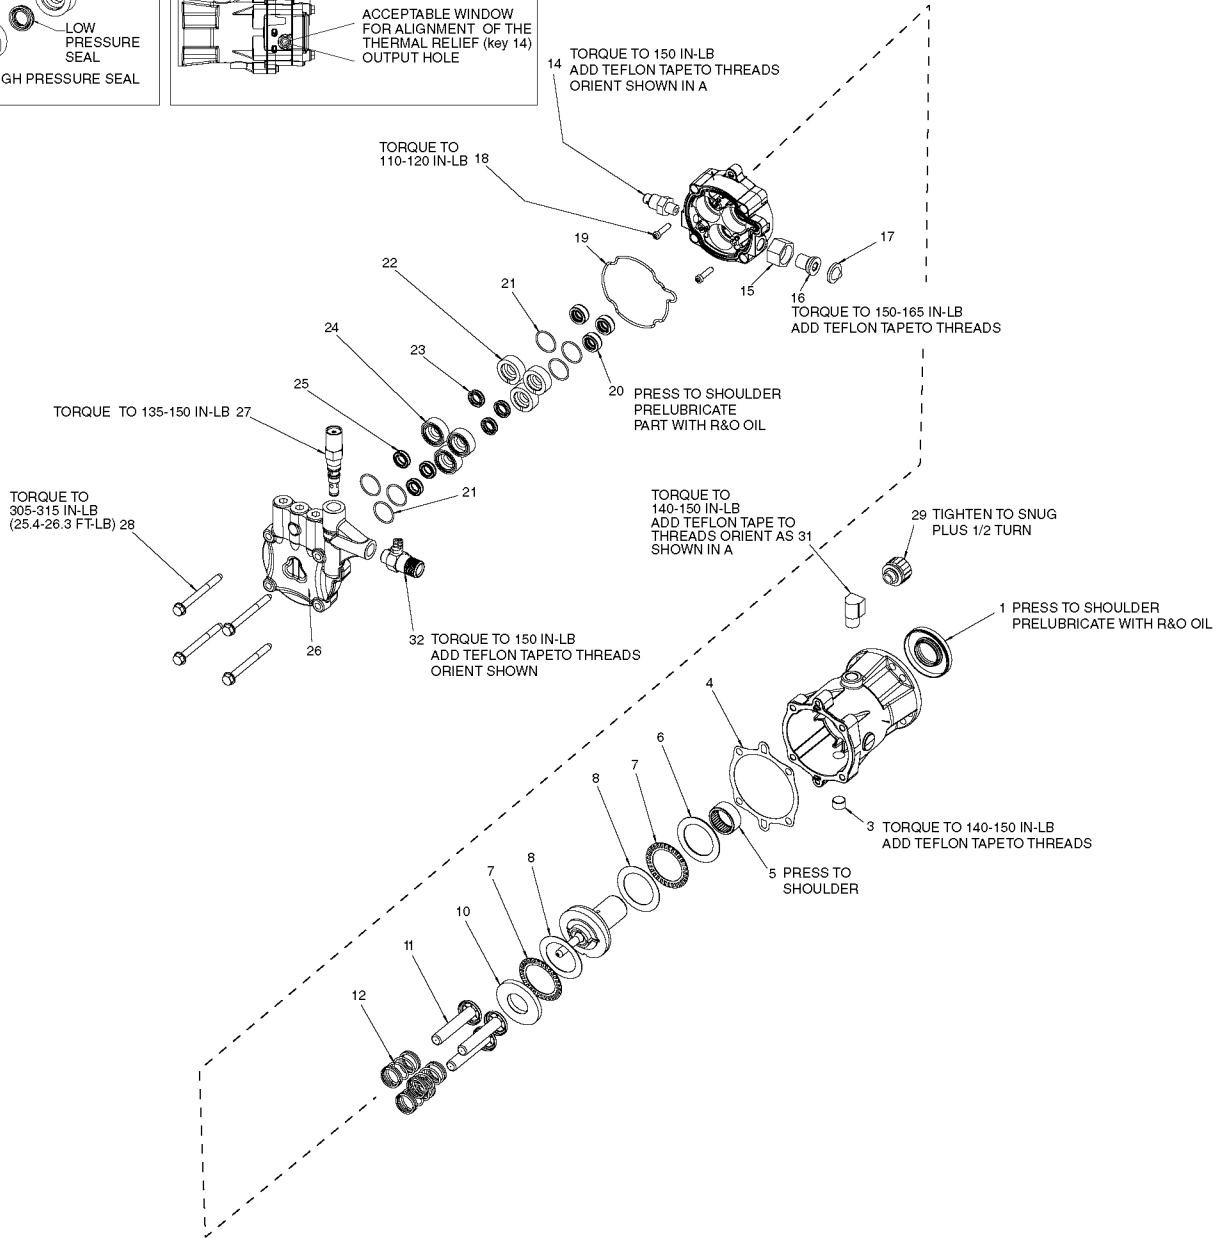

PK18339 - DEVILBISS PUMP REPAIR KIT

18246 Water Seal Kit

contains Key#'s 19 (qty 1), 23 (qty 3), and 25 (qty 3)

17323 Valve Kit

contains Key#s 26-2(qty 6), 26-4 (qty 1), and 26-6 (qty 1)

18301 Oil Seal Kit

contains Key #s 1 (qty 1), 4 (qty 1), 20 (qty 3)

17324 Bearing Kit

contains Key #s 5 (qty 1), 6 (qty 1), 7 (qty 2), 8 (qty 2), and 10 (qty 1)

PK18339 - DeVILBISS PUMP

2 gpm vertical applications

Parts List for 2020CWVB Type 0

Parts List for 2020CWVB Type 0

Item Number	Part Number	Description	Qty Required
26	000000-00	No Longer Available	1
27	000000-00	No Longer Available	1
28	000000-00	No Longer Available	4
29	16913	CAP OIL VENT	1
31	F217	ELBOW 3/8	1
32	A19986	INJECTOR 1.8MM FIXED	1
501	000000-00	No Longer Available	1
502	17658	VALVE THERMAL RELIEF	1
503	F187	SCREEN GARDEN HOSE 3	1
504	17701	SWIVEL 3/8 NPT MALE	1
505	H061	NUT SWIVEL GARDENHOS	1
506	A19986	INJECTOR 1.8MM FIXED	1
507	000000-00	No Longer Available	1
508	P448	KEY	1
509	D23215	OIL SAE 10W-30 SJ 32	1
510	000000-00	No Longer Available	1
511	000000-00	No Longer Available	1
512	000000-00	No Longer Available	1
513	000000-00	No Longer Available	1
514	000000-00	No Longer Available	1
515	000000-00	No Longer Available	2
516	D28123	WHEEL SEMI PNEU 8X2.	2
517	W137	NUT .50 PAL	2
518	000000-00	No Longer Available	1
519	F064	SCREW .313-18X1.00 H	1
520	488860-00	FLAT WASHER	1
521	000000-00	No Longer Available	1

Parts List for 2020CWVB Type 0

Item Number	Part Number	Description	Qty Required
522	000000-00	No Longer Available	1
523	000000-00	No Longer Available	2
524	16087	NUT .313-18 UNC FLAN	4
525	A11347	SCREW .313-24X.750	4
526	H040	HOSE 1/4 X 25 2500PS	1
527	15227	LANCE MULTI-REG AR #	1
528	17628	GUN	1
529	H140	HOSE ASSY CHEMICAL	1
531	000000-00	No Longer Available	1
532	NCT001	TOOL NOZZLE CLEANING	1
533	16797	WRENCH ALLEN 2MM	1
856	000000-00	No Longer Available	1
856	000000-00	No Longer Available	1
856	18245	KIT OIL SEAL	1