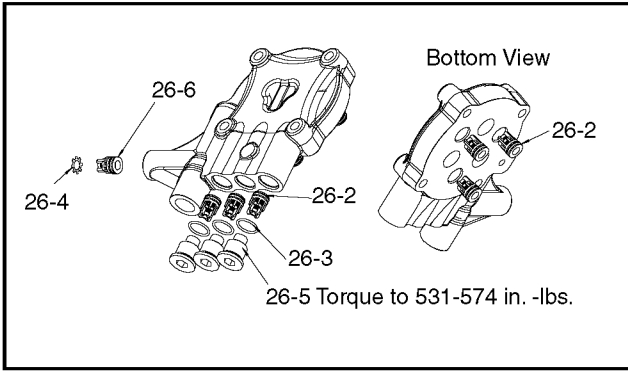

contains Key #s 1 (qty 1), 4 (qty 1), 20 (qty 3)

17324 Bearing Kit

contains Key #s 5 (qty 1), 6 (qty 1), 7 (qty 2), 8 (qty 2), and 10 (qty 1)

PK18339 - DeVILBISS PUMP

2 gpm vertical applications

Parts List for 2020CWVB Type 0

Item Number	Part Number	Description	Qty Required
1	18245	KIT OIL SEAL	1
3	16364	PLUG 3/8 NPT	1
4	18110	GASKET CAM HOUSING .	1
5	000000-00	No Longer Available	1
6	000000-00	No Longer Available	1
7	000000-00	No Longer Available	1
8	000000-00	No Longer Available	1
10	16301	WASHER THRUST .250 T	1
11	000000-00	No Longer Available	3
12	000000-00	No Longer Available	3
14	17658	VALVE THERMAL RELIEF	1
15	H061	NUT SWIVEL GARDENHOS	1
16	17701	SWIVEL 3/8 NPT MALE	1
17	F187	SCREEN GARDEN HOSE 3	1
18	16358	SCREW .250-20X1.00 U	2
19	16365	O-RING JOURNAL PLATE	1
20	18245	KIT OIL SEAL	1
21	18176	O-RING RETAINER	6
22	000000-00	No Longer Available	3
23	000000-00	No Longer Available	1
24	18073	SEAL RETAINER	3
25	000000-00	No Longer Available	3
26	000000-00	No Longer Available	1
26	000000-00	No Longer Available	1
26	16360	O-RING VALVE PLUG	3
26	000000-00	No Longer Available	1
26	D21141	PLUG VALVE	3