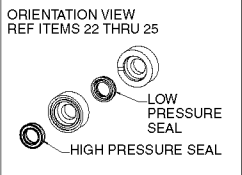

contains Key #s 1 (qty 1), 4 (qty 1), 20 (qty 3)

17324 Bearing Kit

contains Key #s 5 (qty 1), 6 (qty 1), 7 (qty 2), 8 (qty 2), and 10 (qty 1)

PK18339 - DeVILBISS PUMP

2 gpm vertical applications

Parts List for 2020CWVB Type 0

Item Number	Part Number	Description	Qty Required
1	18245	KIT OIL SEAL	1
3	16364	PLUG 3/8 NPT	1
4	18110	GASKET CAM HOUSING .	1
5	000000-00	No Longer Available	1
6	000000-00	No Longer Available	1
7	000000-00	No Longer Available	1
8	000000-00	No Longer Available	1
10	16301	WASHER THRUST .250 T	1
11	000000-00	No Longer Available	3
12	000000-00	No Longer Available	3
14	17658	VALVE THERMAL RELIEF	1
15	H061	NUT SWIVEL GARDENHOS	1
16	17701	SWIVEL 3/8 NPT MALE	1
17	F187	SCREEN GARDEN HOSE 3	1
18	16358	SCREW .250-20X1.00 U	2
19	16365	O-RING JOURNAL PLATE	1
20	18245	KIT OIL SEAL	1
21	18176	O-RING RETAINER	6
22	000000-00	No Longer Available	3
23	000000-00	No Longer Available	1
24	18073	SEAL RETAINER	3
25	000000-00	No Longer Available	3
26	000000-00	No Longer Available	1
26	000000-00	No Longer Available	1
26	16360	O-RING VALVE PLUG	3
26	000000-00	No Longer Available	1
26	D21141	PLUG VALVE	3