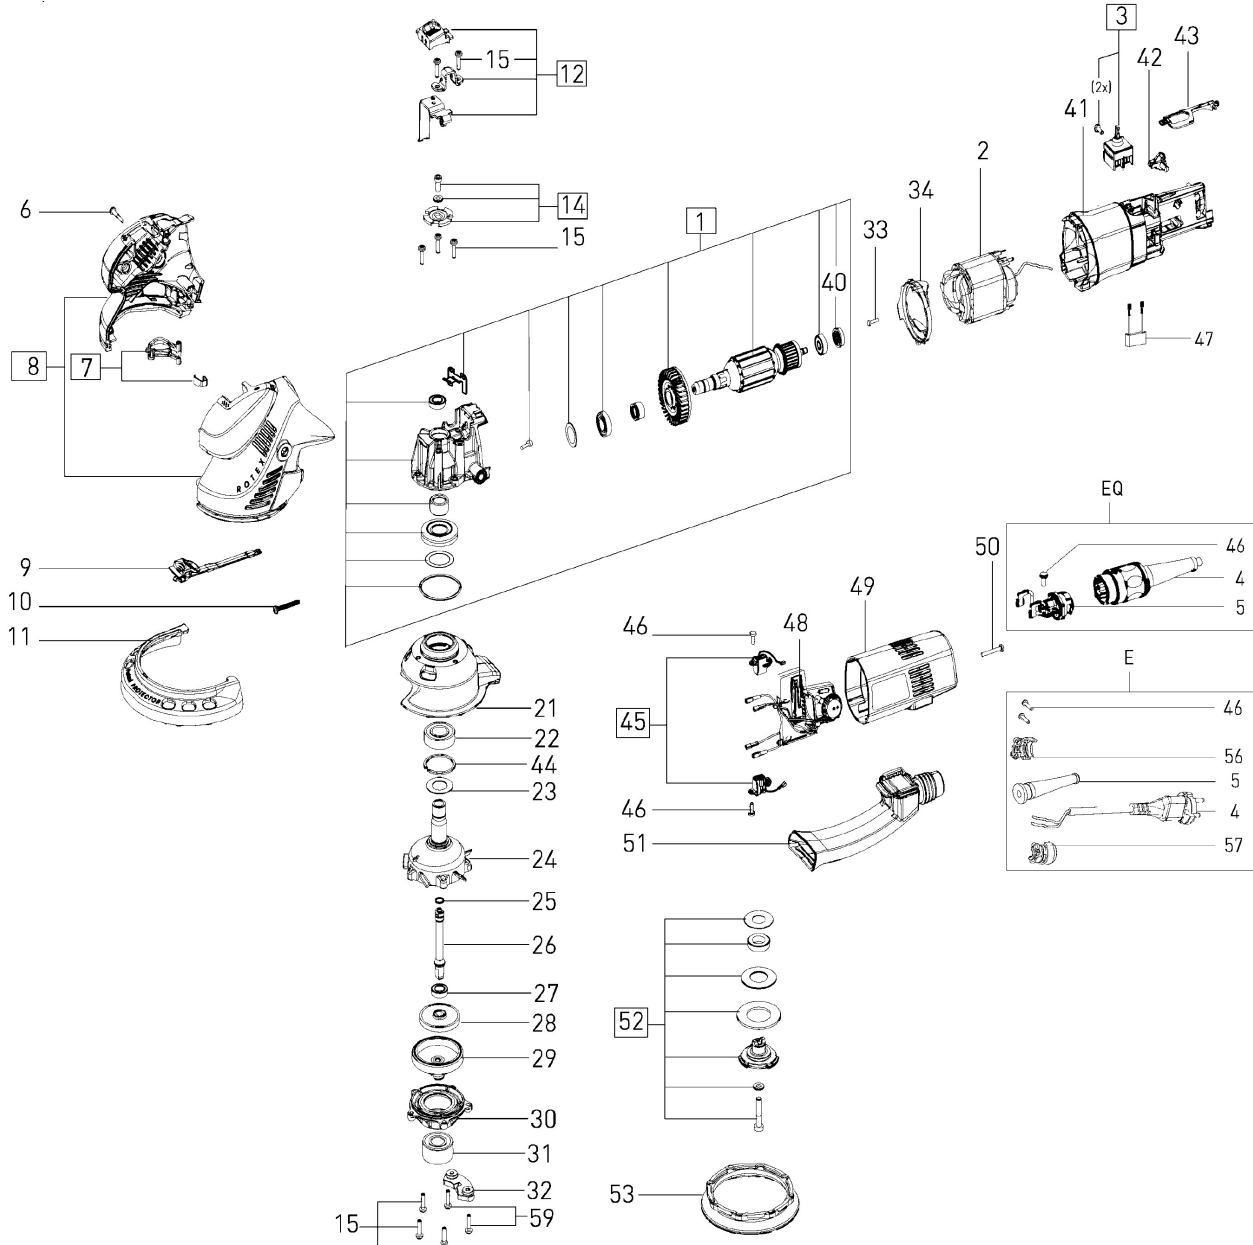

202117 - RO 150 FEQ 120V

<b>Pos</b>	<b>Part No.</b>	<b>Description</b>	<b>Quantity</b>
1	497771	Armature	1
2	494076	Field assembly	1
3	494387	Switch	1
4	---	See catalogue	1
5	490282	Socket housing 120V	1
6	400174	Raised-head screw 3,5 x 22 mm	4
7	494064	Pusher	1
8	494089	Housing	1
9	465465	Knob	1
10	400528	Raised-head screw 4,0 x 30 mm	4
11	493913	Protector	1
12	494066	Catch	1
13	465559	Plate spring	1
14	494067	Tooth disc	1
15	219075	Raised-head screw M4 x 16	8
21	465174	Gear cover	1
22	400743	Ball bearing	1
23	472770	Cover disc	1
24	465175	Eccentric disk	1
25	200920	O-ring	1
26	465171	Shaft	1
27	400748	Ball bearing	1
28	465112	Gear	1
29	465113	Ring gear	1
30	465176	Bearing Housing	1
31	479745	Ball bearing	1
32	701217	Counter balance	1
33	219069	Raised-head screw 3,0 x 12 mm	1
34	465360	Air guide washer	1
40	444018	Solenoid ring	1
41	465469	Motor housing	1
42	465565	Lever	1
43	465561	Switch linkage	1
44	400827	Snap ring	1
45	494145	Brush (pair) 120V	1
46	219031	Raised-head screw 3,5 x 10 mm	4
48	494078	Electronic 120V	1
49	465470	Cap	1
50	219068	Raised-head screw 3,5 x 25 mm	1
51	10025000	Extractor tube CLEANTEC	1
52	494063	Bayonet nut connector	1
53	479703	Collar	1
54	202461	Sanding pad	1
55	487865	Auxiliary handle	1
59	400904	Raised-head screw M4 x 18	2