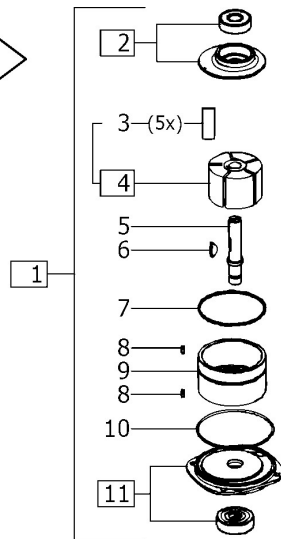

202125 - LRS 400

Pos	Part No.	Description	Quantity
1	493044	Motor	1
2	630103	Motor cover	1
3	491615	Lamella (5 Set)	1
4	491593	Rotor	1
5	466969	Shaft	1
6	466338	Woodruff key	1
7	704785	O-ring	1
8	773627	Sleeve	2
9	720418	Bush	1
10	704788	O-ring	1
11	630109	Housing cover	1
12	228567	Raised-head screw 4,0 x 20 mm	8
13	491416	Cap	1
14	462876	Weight	1
15	709392	Switch lever	1
16	200904	O-ring	1
17	720602	Washer	1
18	462877	Switch linkage	1
21	228713	Raised-head screw 4,0 x 16 mm	4
22	493623	Grip	1
23	720617	Transparency	1
24	491566	Housing	1
25	720246	Sealing ring	1
26	464276	Spacer piece	1
27	228733	Raised-head screw M4 x 10	8
28	487554	Grip	1
29	464278	Housing	1
30	464500	Extractor connector	1
31	228582	Raised-head screw M4 x 10	2
32	449396	Pipe	1
33	449556	Piston	2
34	704786	O-ring	2
35	410290	Ball	1
36	463317	Pressure spring	1
37	10014022	Hose	1
38	10014028	Compressed air tube	1
39	203270	Snap ring	1
40	704784	O-ring	2
41	450920	Cover plug	1
42	228584	Raised-head screw 3,5 x 14 mm	2
43	782082	Nilos ring	1
44	464277	Cam	1
45	203271	Feather key	1
46	447239	Ball bearing	1
47	205614	Snap ring	1
48	492047	Rubber foot	4
49	464285	Plate	1
50	204120	Flat head screw M5 x 8	1
51	435291	Cap	1

52	464279	Counter balance	1
53	400606	Raised-head screw M4 x 10	8
54	493140	Sanding pad	1