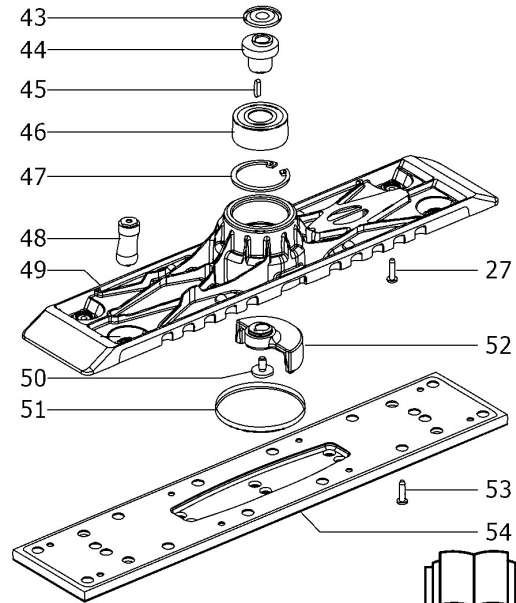

202125 - LRS 400

Pos	Part No.	Description	Quantity
1	493044	Motor	1
2	630103	Motor cover	1
3	491615	Lamella (5 Set)	1
4	491593	Rotor	1
5	466969	Shaft	1
6	466338	Woodruff key	1
7	704785	O-ring	1
8	773627	Sleeve	2
9	720418	Bush	1
10	704788	O-ring	1
11	630109	Housing cover	1
12	228567	Raised-head screw 4,0 x 20 mm	8
13	491416	Cap	1
14	462876	Weight	1
15	709392	Switch lever	1
16	200904	O-ring	1
17	720602	Washer	1
18	462877	Switch linkage	1
21	228713	Raised-head screw 4,0 x 16 mm	4
22	493623	Grip	1
23	720617	Transparency	1
24	491566	Housing	1
25	720246	Sealing ring	1
26	464276	Spacer piece	1
27	228733	Raised-head screw M4 x 10	8
28	487554	Grip	1
29	464278	Housing	1
30	464500	Extractor connector	1
31	228582	Raised-head screw M4 x 10	2
32	449396	Pipe	1
33	449556	Piston	2
34	704786	O-ring	2
35	410290	Ball	1
36	463317	Pressure spring	1
37	10014022	Hose	1
38	10014028	Compressed air tube	1
39	203270	Snap ring	1
40	704784	O-ring	2
41	450920	Cover plug	1
42	228584	Raised-head screw 3,5 x 14 mm	2
43	782082	Nilos ring	1
44	464277	Cam	1
45	203271	Feather key	1
46	447239	Ball bearing	1
47	205614	Snap ring	1
48	492047	Rubber foot	4
49	464285	Plate	1
50	204120	Flat head screw M5 x 8	1
51	435291	Cap	1

52	464279	Counter balance	1
53	400606	Raised-head screw M4 x 10	8
54	493140	Sanding pad	1