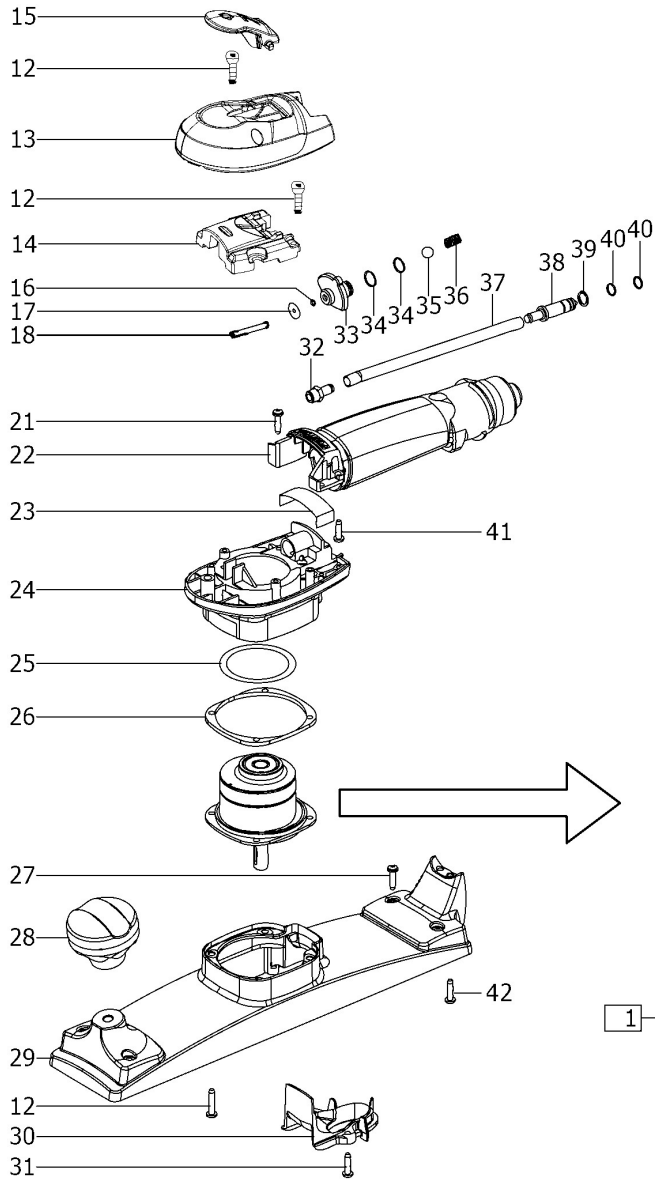

202125 - LRS 400

Pos	Part No.	Description	Quantity
1	493044	Motor	1
2	630103	Motor cover	1
3	491615	Lamella (5 Set)	1
4	491593	Rotor	1
5	466969	Shaft	1
6	466338	Woodruff key	1
7	704785	O-ring	1
8	773627	Sleeve	2
9	720418	Bush	1
10	704788	O-ring	1
11	630109	Housing cover	1
12	228567	Raised-head screw 4,0 x 20 mm	8
13	491416	Cap	1
14	462876	Weight	1
15	709392	Switch lever	1
16	200904	O-ring	1
17	720602	Washer	1
18	462877	Switch linkage	1
21	228713	Raised-head screw 4,0 x 16 mm	4
22	493623	Grip	1
23	720617	Transparency	1
24	491566	Housing	1
25	720246	Sealing ring	1
26	464276	Spacer piece	1
27	228733	Raised-head screw M4 x 10	8
28	487554	Grip	1
29	464278	Housing	1
30	464500	Extractor connector	1
31	228582	Raised-head screw M4 x 10	2
32	449396	Pipe	1
33	449556	Piston	2
34	704786	O-ring	2
35	410290	Ball	1
36	463317	Pressure spring	1
37	10014022	Hose	1
38	10014028	Compressed air tube	1
39	203270	Snap ring	1
40	704784	O-ring	2
41	450920	Cover plug	1
42	228584	Raised-head screw 3,5 x 14 mm	2
43	782082	Nilos ring	1
44	464277	Cam	1
45	203271	Feather key	1
46	447239	Ball bearing	1
47	205614	Snap ring	1
48	492047	Rubber foot	4
49	464285	Plate	1
50	204120	Flat head screw M5 x 8	1
51	435291	Cap	1

52	464279	Counter balance	1
53	400606	Raised-head screw M4 x 10	8
54	493140	Sanding pad	1