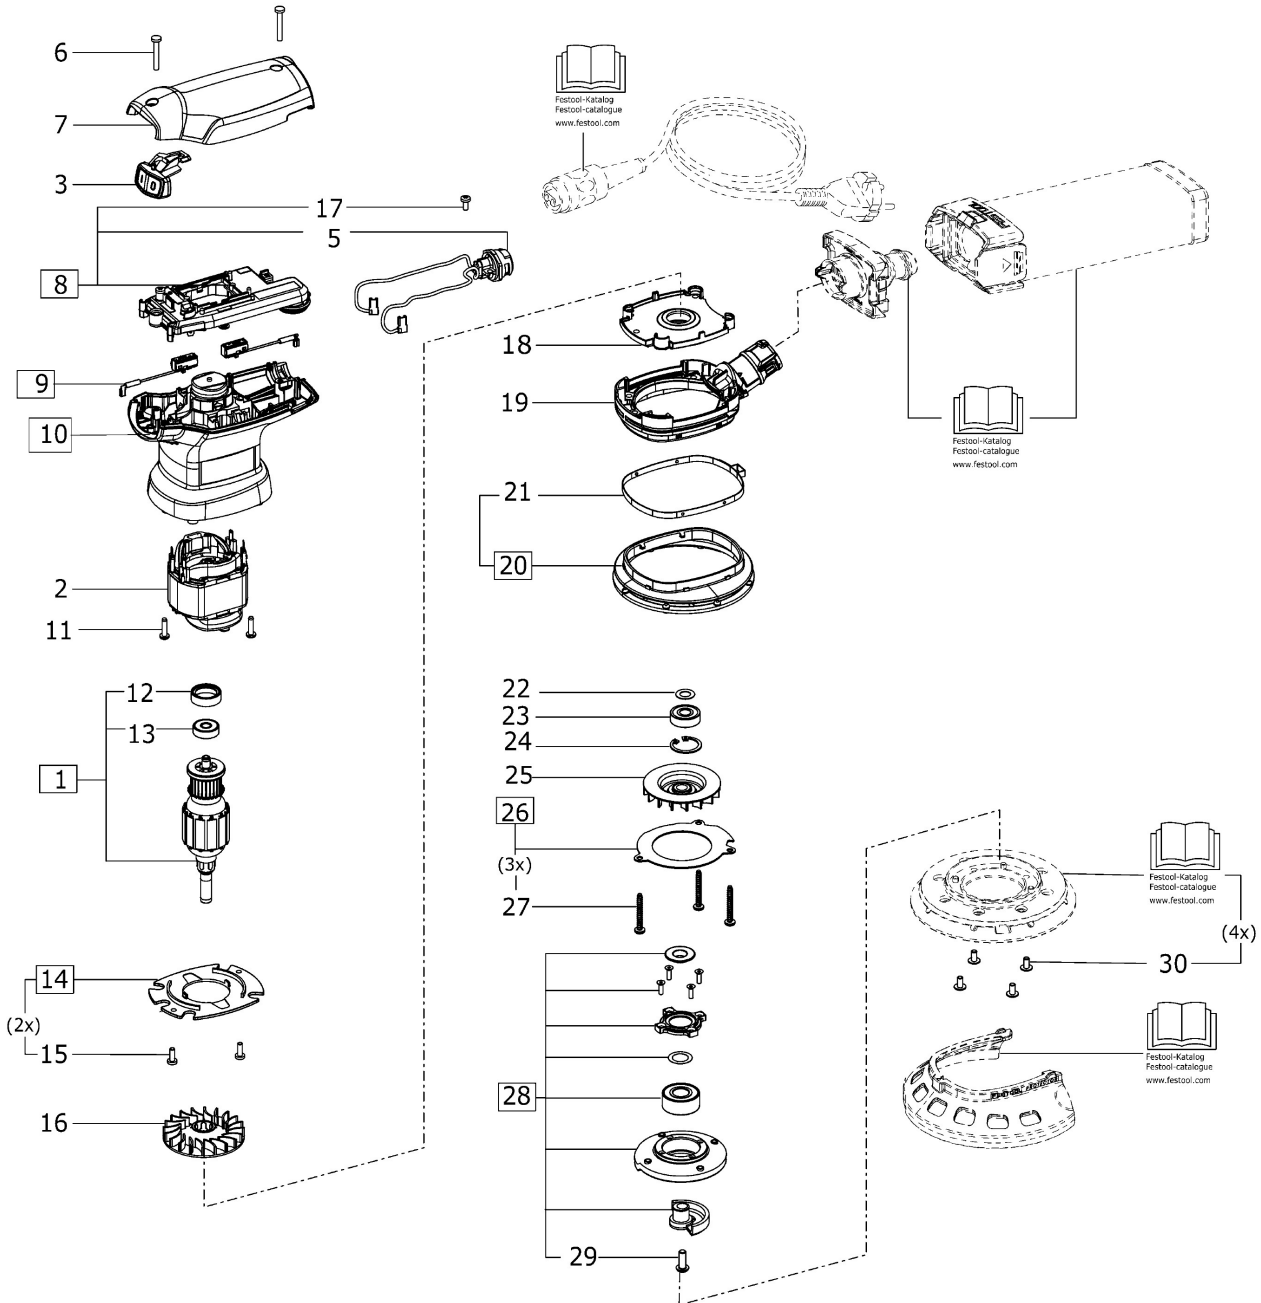

202381 - PRO 5 LTD

Pos	Part No.	Description	Quantity
1	201897	Armature	1
2	201899	Field assembly	1
3	10021901	Switching jack	1
5	708213	Socket housing	1
6	219068	Raised-head screw 3,5 x 25 mm	2
7	10021835	Cap	1
8	201901	Electronic	1
9	201903	Brush holder	1
10	202389	Housing	1
11	228584	Raised-head screw 3,5 x 14 mm	2
12	450508	Rubber ring	1
13	228672	Ball bearing	1
14	489522	Air guide washer	1
15	219031	Raised-head screw 3,5 x 10 mm	2
16	469328	Fan	1
17	219047	Raised-head screw 3,5 x 8 mm	1
18	10022448	insert	1
19	10019350	Bearing cover	1
20	10037241	Collar	1
21	453707	Clamping strap	2
22	400884	Shim ring	1
23	401525	Ball bearing	1
24	204471	Snap ring	1
25	10028628	Aspirator	1
26	489185	Plate	1
27	400528	Raised-head screw 4,0 x 30 mm	3
28	201905	Bearing flange	1
29	401150	Raised-head screw	1
30	401063	Cheese-head screw	4