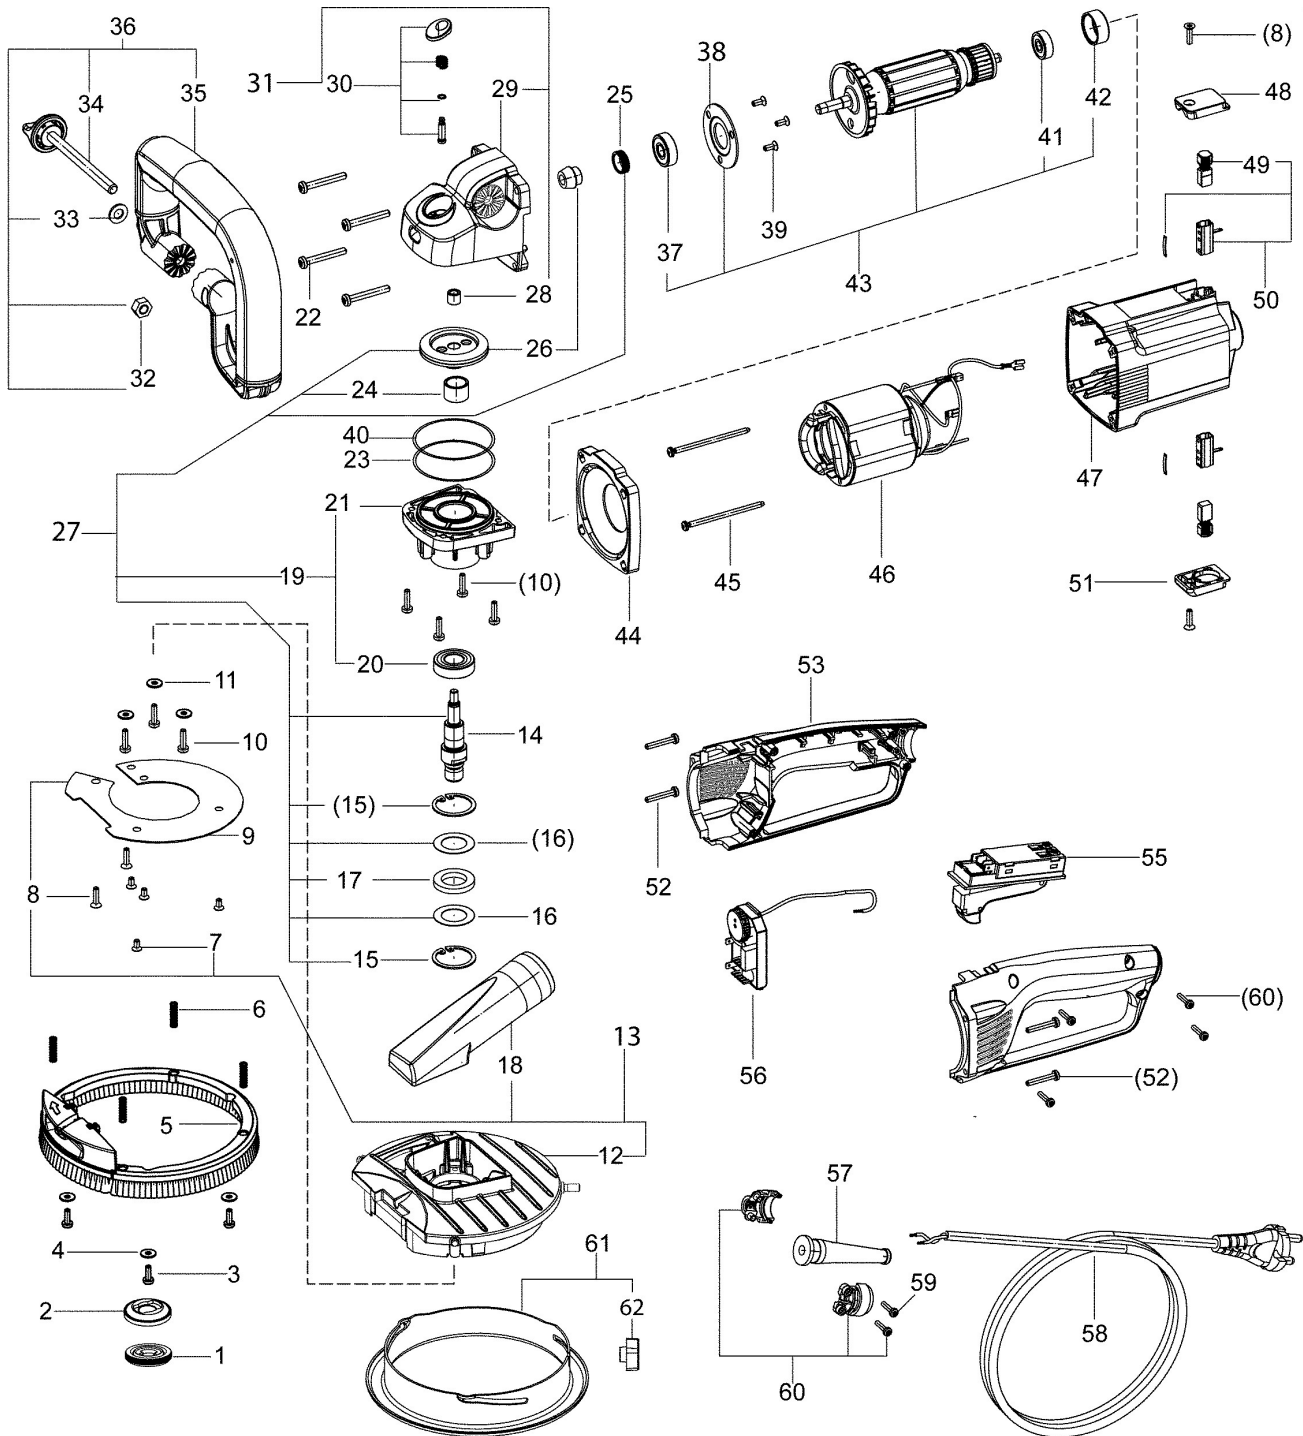

203342 - RG 130 E

<b>Pos</b>	<b>Part No.</b>	<b>Description</b>	<b>Quantity</b>
1	769018	Clamping nut	1
2	10008752	Flange	1
3	614456	Screw	3
4	615015	Washer	3
5	---	See catalogue	1
6	778503	Pressure spring	4
7	614980	Screw	4
8	614778	Screw 4,0 x 16 mm	4
9	778502	Liner RGP 130-16 E	1
10	765149	Screw	7
11	614929	Washer	3
12	768763	Cover	1
13	769447	Cover, complete	1
14	10014818	Spindle	1
15	614792	Snap ring	2
16	614814	Washer	2
17	778497	Felt washer	1
18	10029998	Extractor connector	1
19	769446	Bearing cover	1
20	615496	Bearing	1
21	768452	Bearing cover	1
22	630767	Screw 5 x 37 mm	4
23	591997	Compensating washer	1
23	592506	Compensating washer	1
23	707455	Washer	1
24	778527	Spacer ring	1
25	593960	Gasket	1
26	633436	Gear	1
27	500889	Bearing cover, cpl.	1
28	615247	Needle bushing	1
29	768789	Gear housing	1
30	769443	blocking pin	1
31	769444	Gear housing	1
32	200719	Hexagon nut M8	1
33	761517	Washer	1
34	768455	Screw	1
35	768453	Grip	1
36	769445	Grip, complete	1
37	623814	Bearing	1
38	592507	Cover	1
39	634676	Screw M4 x 10	3
40	639015	Armature	1
41	623810	Bearing	1
42	438613	Bearing ring	1
43	718728	Rotor	1
44	768469	Air guide washer	1
45	614777	Screw 4,0 x 70 mm	2
46	204417	Stator	1

47	768298	Motor housing	1
48	10037942	Brush cap	1
49	627033	Carbon brush	1
50	769388	Brush holder with brushes (pair)	1
51	10037943	Brush cap	1
52	625545	Screw 4 x 25 mm	4
53	204421	Handle	1
54	10175563	O-ring	1
55	768755	Switch	1
56	10037311	Electronic	1
57	450353	Cable grommet	1
58	10038199	Cable	1
59	618348	Screw 3,5 x 16 mm	1
60	769449	Clamping	1
61	769080	Guide table	1
62	768225	Nut	1
70	769040	Spanner	1