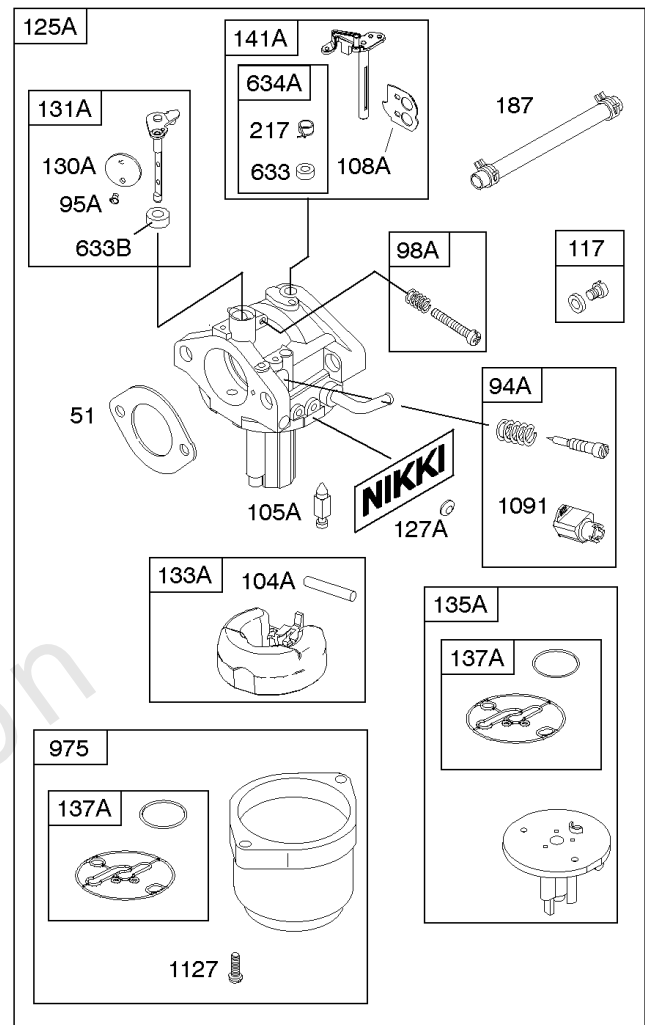

Carburetor - Nikki

REF NO	PART NO	QTY	DESCRIPTION
51	692137		GASKET, Intake
51A	796081		GASKET, Intake
94A	793610		KIT, Idle Mixture -(Nikki)
95A	690718		SCREW -(Throttle Valve) (Nikki)
98A	695408		KIT, Idle Speed -(Nikki)
104A	694918		PIN, Float Hinge -(Nikki)
105A	696136		VALVE, Float Needle -(Nikki)
108A	698773		VALVE, Choke -(Nikki)
112	593040		SCREW -(Choke Lever) (Ready Start System)
117	791405		JET, Main -(Standard) (Standard)
118	698788		JET, Main -(High Altitude) (5000 Feet)
121A	796184		KIT, Carburetor Overhaul -(Nikki)
125A	590399		CARBURETOR -(Nikki Without Solenoid)
127A	690727		PLUG, Welch -(Nikki)
130A	698774		VALVE, Throttle -(Nikki)
131A	698776		KIT, Throttle Shaft -(Nikki)
133A	694914		FLOAT, Carburetor -(Nikki)
135A	698780		TUBE, Fuel Transfer -(Nikki)(Gravity Feed)(Does Not Include Jet)
137A	698781		GASKET, Float Bowl -(Nikki)
141A	698778		KIT, Choke Shaft -(Nikki)
187	791766		LINE, Fuel -(15" Long)(Cut to Required Length)
216B	593043		LINK, Choke -(Ready Start System)
217	695409		SPRING, Choke Return
226	793386		KIT, Choke Shaft -(Manual Choke)
276A	695410		WASHER, Sealing
318	594384		SCREW -(Mounting Bracket)
422A	593056		SWITCH, Snap -(Ready Start System)
617	692138		SEAL, O-Ring -(Intake Manifold) (TEMP/MAP Sensor) (Intake Manifold)
633	699813		SEAL, Choke/Throttle Shaft -(Nikki)
633B	690998		SEAL, Choke/Throttle Shaft -(Nikki)
634A	698779		SPRING/SEAL ASSEMBLY -(Nikki)
947C	596038		SOLENOID, Fuel