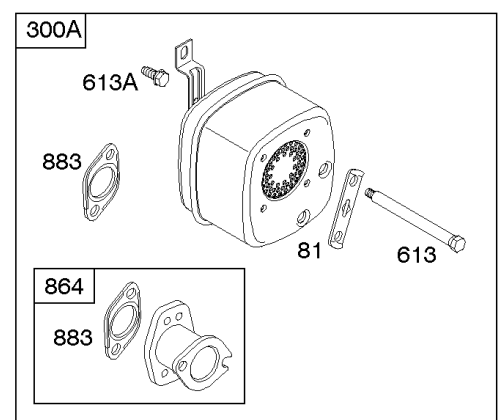

Air Cleaner, Blower Housing, Exhaust System, Fuel Supply

REF NO	PART NO	QTY	DESCRIPTION
14	790560		STUD -(Cylinder Head)
81	691178		LOCK, Muffler Screw
187	791766		LINE, Fuel -(15" Long)(Cut to Required Length)
187A	796491		LINE, Fuel -(Formed)(Cut To Required Length)
187D	791744		LINE, Fuel -(Formed)(Cut To Required Length)
187B	791805		LINE, Fuel -(Formed)(Cut To Required Length)
190	796174		SCREW -(Fuel Tank)
240	394358S		FILTER, Fuel -(White, 75 Microns)
240A	84001895		FILTER, Fuel
300A	796000		MUFFLER
300B	795997		MUFFLER
304G	591641		HOUSING, Blower -(Black-Compatible With Canister Style Filter)
305	697102		SCREW -(Blower Housing)
305B	795891		SCREW -(Blower Housing) (Blower Housing To Intake Elbow)
305C	799370		SCREW -(Blower Housing) (Used On Grommet Style Blower Housings)
346	794845		SCREW -(Spark Arrestor)
387	808656		PUMP, Fuel
431B	797901		ELBOW, Intake -(EVAP)
445B	591583		FILTER, A/C Cartridge -(Canister)
601	791850		CLAMP, Hose -(Green)
613	691416		SCREW -(Muffler)
613A	691678		SCREW -(Muffler)
613B	690297		SCREW -(Muffler)
670	796175		SPACER, Fuel Tank
676	795036		DEFLECTOR, Muffler
676A	396903		DEFLECTOR, Muffler
676B	795038		DEFLECTOR, Muffler
677	690367		SCREW -(Muffler Deflector) (#8-18 x 0.563 lg)
677	690661		SCREW -(Muffler Deflector) (#8-18 x 0.375 lg)
705	790561		NUT -(Fuel Tank)
773	796448		RETAINER
823	698941		SCREW -(Muffler Adapter)
832	790244		GUARD, Muffler
832A	595029		GUARD, Muffler
832B	706336		GUARD, Muffler
836	690367		SCREW -(Muffler Guard)