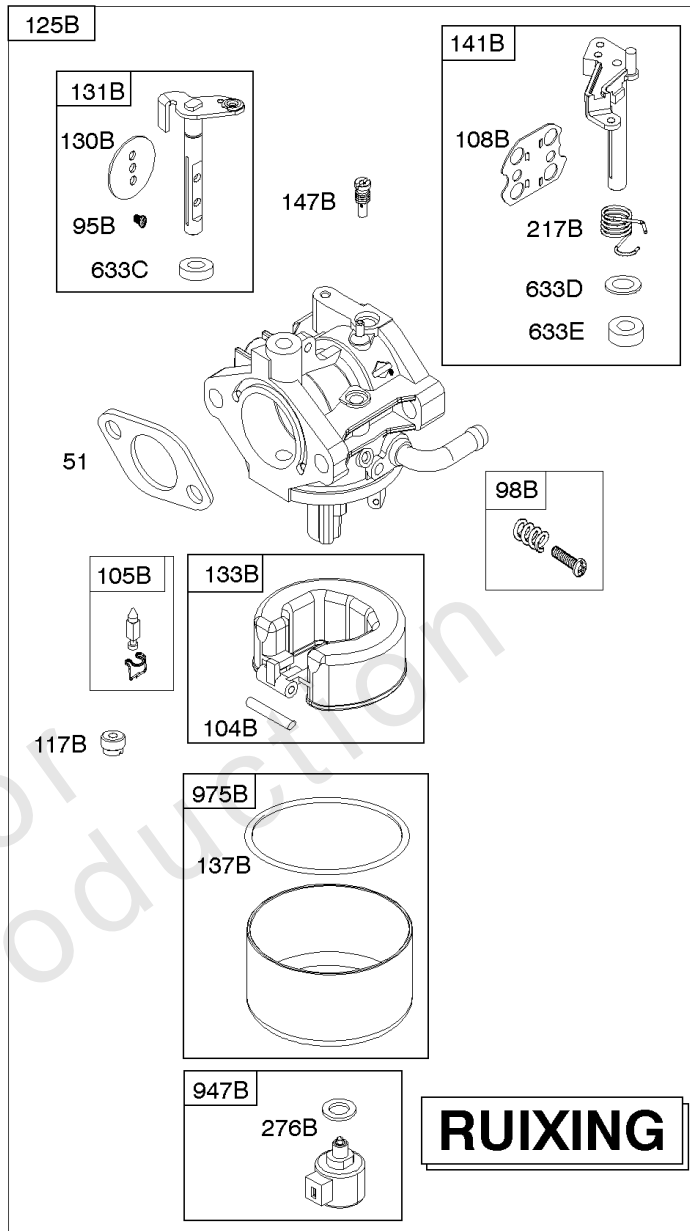

Carburetor - Ruixing

REF NO	PART NO	QTY	DESCRIPTION
51	692137		GASKET, Intake
95B	593897		SCREW -(Throttle Valve) (Ruixing)
98B	846817		KIT, Idle Speed -(Ruixing)
104B	594860		PIN, Float Hinge -(Ruixing)
105B	594868		VALVE, Float Needle -(Ruixing)
108B	594863		VALVE, Choke -(Ruixing)
121B	594886		KIT, Carburetor Overhaul -(Ruixing)
130B	594858		VALVE, Throttle -(Ruixing)
131B	594856		KIT, Throttle Shaft -(Ruixing)
133B	594859		FLOAT, Carburetor -(Ruixing)
137B	594861		GASKET, Float Bowl -(Ruixing)
141B	594862		KIT, Choke Shaft -(Ruixing)
147B	594872		JET, Pilot -(Ruixing)
217B	594864		SPRING, Choke Return -(Ruixing)
276B	846640		WASHER, Sealing -(Ruixing)
633C	594866		SEAL, Choke/Throttle Shaft -(Ruixing)
633E	797629		SEAL, Choke/Throttle Shaft -(Ruixing)
633D	594865		SEAL, Choke/Throttle Shaft -(Ruixing)
947B	846639		SOLENOID, Fuel -(Ruixing)
975B	594867		BOWL, Float -(Ruixing)