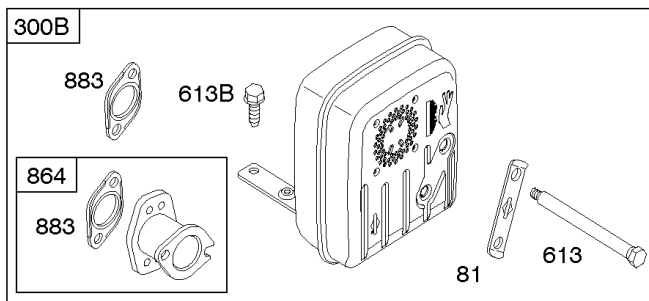

Air Cleaner, Blower Housing, Exhaust System, Fuel Supply

REF NO	PART NO	QTY	DESCRIPTION
14	790560		STUD -(Cylinder Head)
81	691178		LOCK, Muffler Screw
187	791766		LINE, Fuel -(15" Long)(Cut to Required Length)
187A	796491		LINE, Fuel -(Formed)(Cut To Required Length)
187D	791744		LINE, Fuel -(Formed)(Cut To Required Length)
187B	791805		LINE, Fuel -(Formed)(Cut To Required Length)
190	796174		SCREW -(Fuel Tank)
240	394358S		FILTER, Fuel -(White, 75 Microns)
240A	84001895		FILTER, Fuel
300A	796000		MUFFLER
300B	795997		MUFFLER
304G	591641		HOUSING, Blower -(Black-Compatible With Canister Style Filter)
305	697102		SCREW -(Blower Housing)
305B	795891		SCREW -(Blower Housing) (Blower Housing To Intake Elbow)
305C	799370		SCREW -(Blower Housing) (Used On Grommet Style Blower Housings)
346	794845		SCREW -(Spark Arrestor)
387	808656		PUMP, Fuel
431B	797901		ELBOW, Intake -(EVAP)
445B	591583		FILTER, A/C Cartridge -(Canister)
601	791850		CLAMP, Hose -(Green)
613	691416		SCREW -(Muffler)
613A	691678		SCREW -(Muffler)
613B	690297		SCREW -(Muffler)
670	796175		SPACER, Fuel Tank
676	795036		DEFLECTOR, Muffler
676A	396903		DEFLECTOR, Muffler
676B	795038		DEFLECTOR, Muffler
677	690367		SCREW -(Muffler Deflector) (#8-18 x 0.563 lg)
677	690661		SCREW -(Muffler Deflector) (#8-18 x 0.375 lg)
705	790561		NUT -(Fuel Tank)
773	796448		RETAINER
823	698941		SCREW -(Muffler Adapter)
832	790244		GUARD, Muffler
832A	595029		GUARD, Muffler
832B	706336		GUARD, Muffler
836	690367		SCREW -(Muffler Guard)