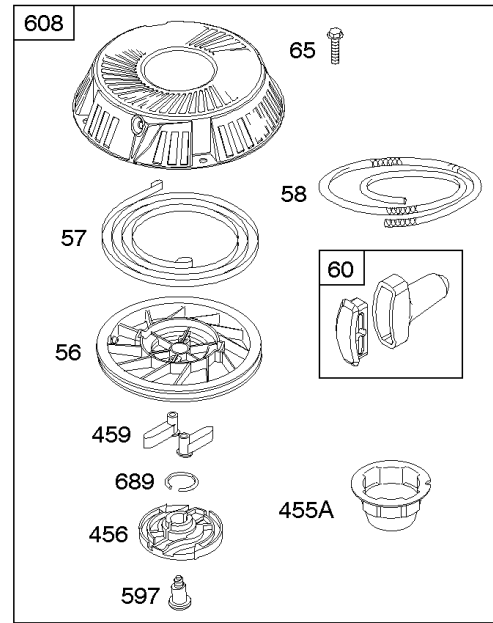

Electric & Rewind Starter, Flywheel

REF NO	PART NO	QTY	DESCRIPTION
23	591759		FLYWHEEL
24	591757		KEY, Flywheel
37	697352		GUARD, Flywheel
37A	697626		GUARD, Flywheel
56	695129		PULLEY, Starter
57	695131		SPRING, Rewind Starter
58	695132		ROPE, Starter
60	490652		HANDLE, Starter Rope
65	690940		SCREW -(Rewind Starter)
78	691693		SCREW -(Flywheel Guard)
78A	690364		SCREW -(Flywheel Guard)
309	593934		MOTOR, Starter
310	690323		BOLT -(Starter Motor)
324	593933		SCREEN/CUP ASSEMBLY
363	19203		PULLER, Flywheel
415A	794129		COVER, Flywheel -(Cover/Retainer)
455A	796615		CUP, Flywheel -(Non Washable)
456	695128		PLATE, Pawl Friction
459	281505S		PAWL, Ratchet
462	691261		WASHER -(Starter Cable)
503	691532		STRAP, Starter
510	693699		DRIVE, Starter
513	692024		CLUTCH, Drive
563A	799359		SCREW -(Debris Screen Guard)
579	691029		NUT -(Starter Cable)
597	691696		SCREW -(Pawl Friction Plate)
608A	591606		STARTER, Rewind
689	691855		SPRING, Friction
697	791680		SCREW -(Starter Motor) (Drive Cap)
729A	691224		CLIP, Wire -(Starter Motor)
783	593935		GEAR, Pinion
797	693167		NUT -(Brush Retainer)
801	691283		CAP, Drive
802	691286		CAP, End
949A	799358		GUARD, Debris Screen
1005	796082		FAN, Flywheel
1044	698139		SCREW -(Flywheel)
1051	691265		RING, Retaining
1090	691293		RETAINER, Brush