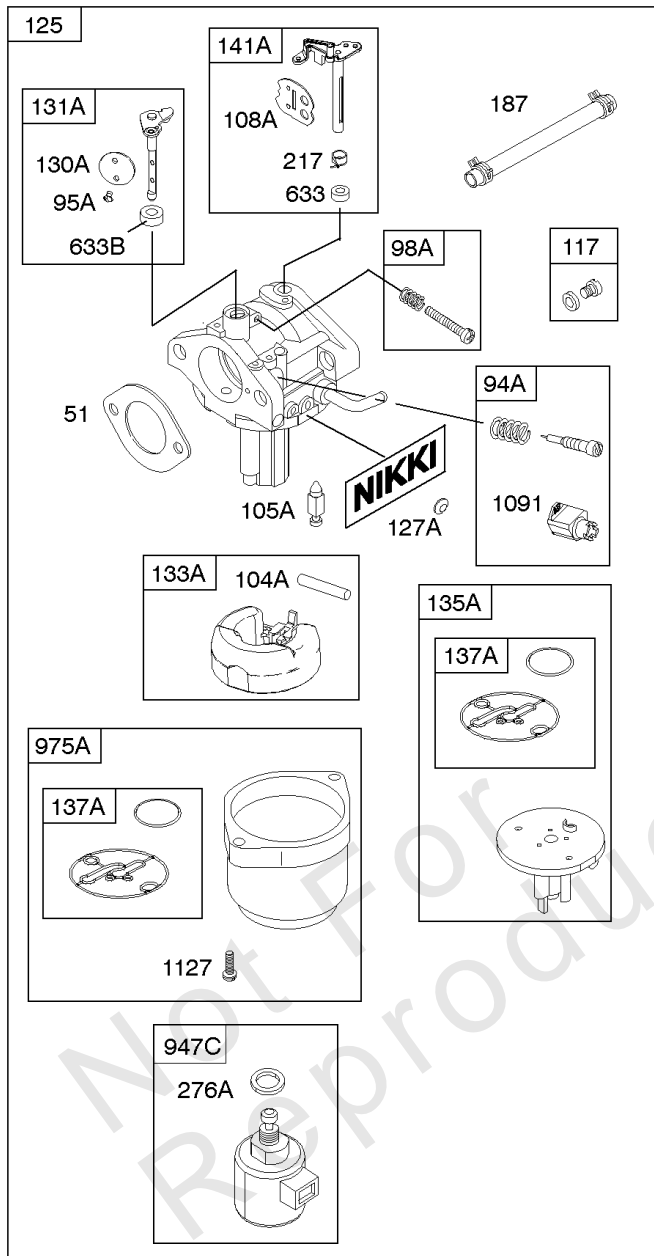

## ***Camshaft, Crankshaft, Counter Weight, Piston, Rings, Connecting Rod***

<b>REF NO</b>	<b>PART NO</b>	<b>QTY</b>	<b>DESCRIPTION</b>
16	591949		CRANKSHAFT
24	591757		KEY, Flywheel
25	595053		PISTON ASSEMBLY -(Standard)
25	595054		PISTON ASSEMBLY -(.020" Oversize)
26	792643		SET, Ring -(.020 Oversize)
26	797011		SET, Ring -(Standard)
27	698469		LOCK, Piston Pin
28	797013		PIN, Piston
29	791633		ROD, Connecting -(Standard)
32	791118		SCREW -(Connecting Rod)
43	691968		SLINGER, Governor/Oil
45	690564		TAPPET, Valve
46	793880		CAMSHAFT
357	691483		KEY, Drive Pulley
377	691639		KEY, Timing
741	697128		GEAR, Timing
757	793242		LINK, Counterweight
758	593418		COUNTERWEIGHT
759	697392		PIN, Counterweight
1270	793243		PLUG, AVS Counterweight