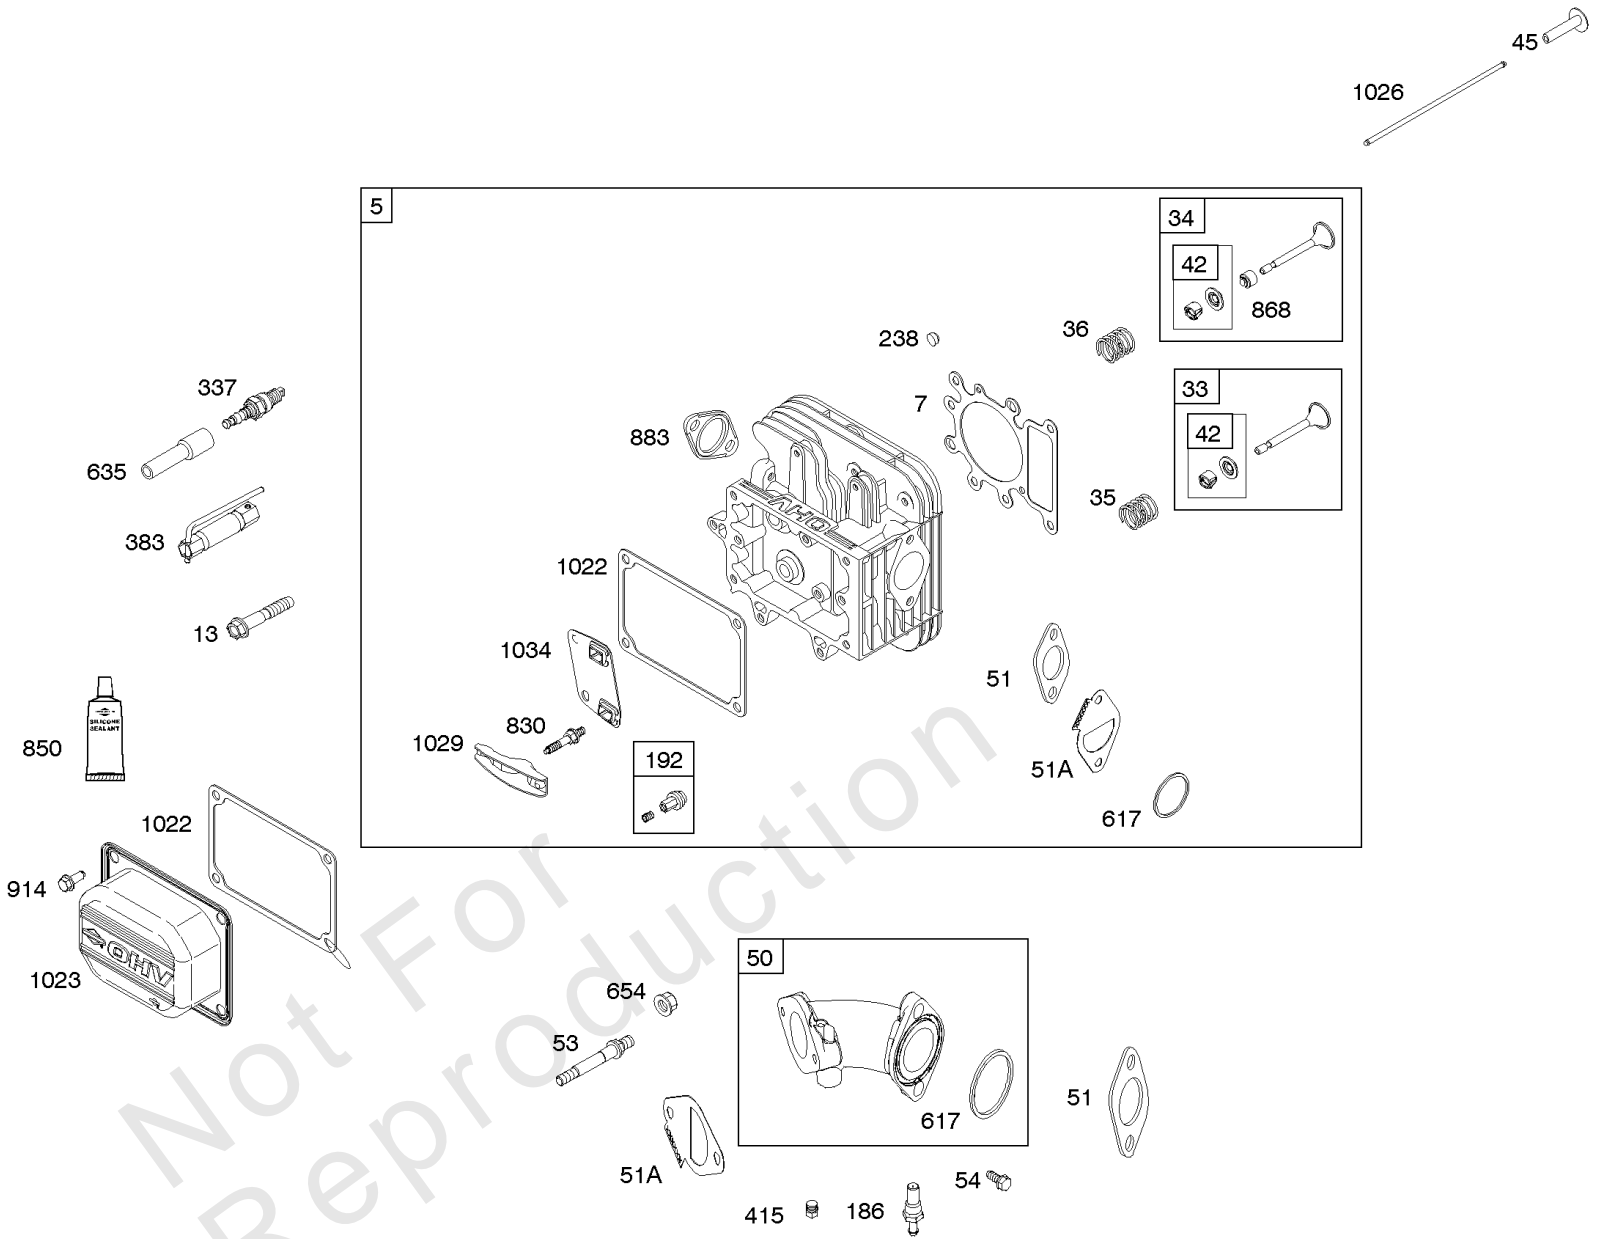

Cylinder Head, Gasket Set - Engine, Gasket Set - Valve, Intake Manifold, Valves

Mfg. No: 21R707-0048-G1

Cylinder Head, Gasket Set - Engine, Gasket Set - Valve, Intake Manifold, Valves

REF NO	PART NO	QTY	DESCRIPTION
3	391086S		SEAL, Oil -(Magneto Side)
5	796183		HEAD, Cylinder
7	273280S		GASKET, Cylinder Head
12	697110		GASKET, Crankcase -(.015" Thick)(Standard)
13	690360		SCREW -(Cylinder Head)
20	795387		SEAL, Oil -(PTO Side)
33	792868		VALVE, Exhaust -(Chrome)
34	791935		VALVE, Intake
35	691279		SPRING, Valve -(Intake)
36	691279		SPRING, Valve -(Exhaust)
42	499586		KEEPER, Valve
45	690564		TAPPET, Valve
50	592845		MANIFOLD, Intake
51	692137		GASKET, Intake
51A	796081		GASKET, Intake
53	591260		STUD -(Carburetor)
54	691148		SCREW -(Intake Manifold)
186	794873		CONNECTOR, Hose -(TEMP/MAP Sensor) (Intake Manifold)
192	691986		ADJUSTER, Rocker Arm
238	691843		CAP, Valve
337	792015		PLUG, Spark -(Resistor EMS)
337	491055S		PLUG, Spark -(Resistor)
337	691043		PLUG, Spark -(EMS)
358	796181		GASKET SET, Engine
383	19576S		WRENCH, Spark Plug
415	794903		PLUG -(TEMP/MAP Sensor) (Intake Manifold)
524	691032		SEAL, O-Ring
617	692138		SEAL, O-Ring -(Intake Manifold) (TEMP/MAP Sensor) (Intake Manifold)
635	691909		BOOT, Spark Plug
654	690958		NUT -(Carburetor)
691	692407		SEAL, Governor Shaft
830	691095		STUD, Rocker Arm
842	691031		SEAL, O-Ring -(Dipstick Tube)
850	100106		SEALANT, Liquid -(Rocker Cover Gasket and Breather Gasket)
868	690968		SEAL, Valve
883	692236		GASKET, Exhaust
914	691108		SCREW -(Rocker Cover)
1022	272475S		GASKET, Rocker Cover