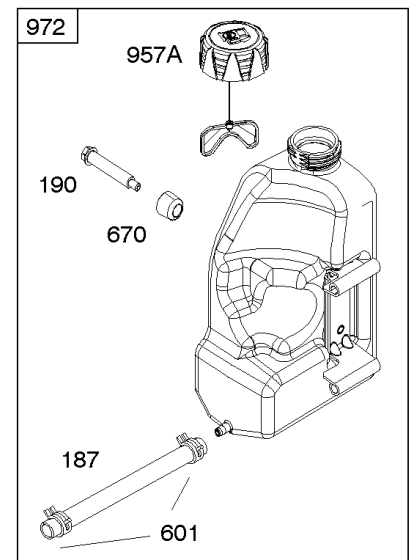

Air Cleaner, Blower Housing, Exhaust System, Fuel Supply

REF NO	PART NO	QTY	DESCRIPTION
14	790560		STUD -(Cylinder Head)
81	691178		LOCK, Muffler Screw
187	791766		LINE, Fuel -(15" Long)(Cut to Required Length)
187A	796491		LINE, Fuel -(Formed)(Cut To Required Length)
187D	791744		LINE, Fuel -(Formed)(Cut To Required Length)
187B	791805		LINE, Fuel -(Formed)(Cut To Required Length)
190	796174		SCREW -(Fuel Tank)
240	394358S		FILTER, Fuel -(White, 75 Microns)
240A	84001895		FILTER, Fuel
300A	796000		MUFFLER
300B	795997		MUFFLER
304G	591641		HOUSING, Blower -(Black-Compatible With Canister Style Filter)
305	697102		SCREW -(Blower Housing)
305B	795891		SCREW -(Blower Housing) (Blower Housing To Intake Elbow)
305C	799370		SCREW -(Blower Housing) (Used On Grommet Style Blower Housings)
346	794845		SCREW -(Spark Arrestor)
387	808656		PUMP, Fuel
431B	797901		ELBOW, Intake -(EVAP)
445B	591583		FILTER, A/C Cartridge -(Canister)
601	791850		CLAMP, Hose -(Green)
613	691416		SCREW -(Muffler)
613A	691678		SCREW -(Muffler)
613B	690297		SCREW -(Muffler)
670	796175		SPACER, Fuel Tank
676	795036		DEFLECTOR, Muffler
676A	396903		DEFLECTOR, Muffler
676B	795038		DEFLECTOR, Muffler
677	690367		SCREW -(Muffler Deflector) (#8-18 x 0.563 lg)
677	690661		SCREW -(Muffler Deflector) (#8-18 x 0.375 lg)
705	790561		NUT -(Fuel Tank)
773	796448		RETAINER
823	698941		SCREW -(Muffler Adapter)
832	790244		GUARD, Muffler
832A	595029		GUARD, Muffler
832B	706336		GUARD, Muffler
836	690367		SCREW -(Muffler Guard)