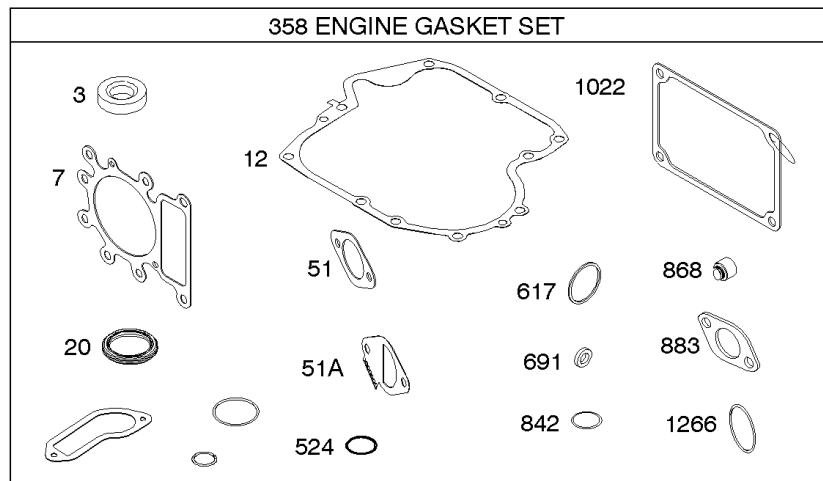

Cylinder Head, Gasket Set - Engine, Gasket Set - Valve, Intake Manifold, Valves

Mfg. No: 21R707-0048-G1

Cylinder Head, Gasket Set - Engine, Gasket Set - Valve, Intake Manifold, Valves

REF NO	PART NO	QTY	DESCRIPTION
3	391086S		SEAL, Oil -(Magneto Side)
5	796183		HEAD, Cylinder
7	273280S		GASKET, Cylinder Head
12	697110		GASKET, Crankcase -(.015" Thick)(Standard)
13	690360		SCREW -(Cylinder Head)
20	795387		SEAL, Oil -(PTO Side)
33	792868		VALVE, Exhaust -(Chrome)
34	791935		VALVE, Intake
35	691279		SPRING, Valve -(Intake)
36	691279		SPRING, Valve -(Exhaust)
42	499586		KEEPER, Valve
45	690564		TAPPET, Valve
50	592845		MANIFOLD, Intake
51	692137		GASKET, Intake
51A	796081		GASKET, Intake
53	591260		STUD -(Carburetor)
54	691148		SCREW -(Intake Manifold)
186	794873		CONNECTOR, Hose -(TEMP/MAP Sensor) (Intake Manifold)
192	691986		ADJUSTER, Rocker Arm
238	691843		CAP, Valve
337	792015		PLUG, Spark -(Resistor EMS)
337	491055S		PLUG, Spark -(Resistor)
337	691043		PLUG, Spark -(EMS)
358	796181		GASKET SET, Engine
383	19576S		WRENCH, Spark Plug
415	794903		PLUG -(TEMP/MAP Sensor) (Intake Manifold)
524	691032		SEAL, O-Ring
617	692138		SEAL, O-Ring -(Intake Manifold) (TEMP/MAP Sensor) (Intake Manifold)
635	691909		BOOT, Spark Plug
654	690958		NUT -(Carburetor)
691	692407		SEAL, Governor Shaft
830	691095		STUD, Rocker Arm
842	691031		SEAL, O-Ring -(Dipstick Tube)
850	100106		SEALANT, Liquid -(Rocker Cover Gasket and Breather Gasket)
868	690968		SEAL, Valve
883	692236		GASKET, Exhaust
914	691108		SCREW -(Rocker Cover)
1022	272475S		GASKET, Rocker Cover