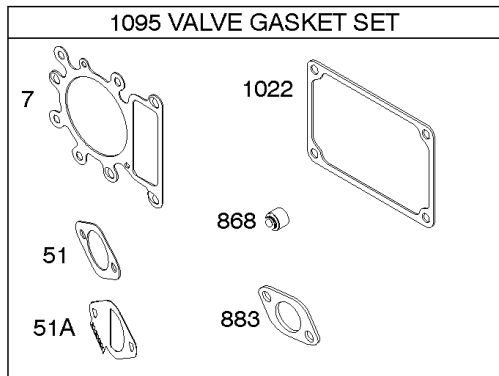

## ***Camshaft, Crankshaft, Counter Weight, Piston, Rings, Connecting Rod***

<b>REF NO</b>	<b>PART NO</b>	<b>QTY</b>	<b>DESCRIPTION</b>
16	591949		CRANKSHAFT
24	591757		KEY, Flywheel
25	595053		PISTON ASSEMBLY -(Standard)
25	595054		PISTON ASSEMBLY -(.020" Oversize)
26	792643		SET, Ring -(.020 Oversize)
26	797011		SET, Ring -(Standard)
27	698469		LOCK, Piston Pin
28	797013		PIN, Piston
29	791633		ROD, Connecting -(Standard)
32	791118		SCREW -(Connecting Rod)
43	691968		SLINGER, Governor/Oil
45	690564		TAPPET, Valve
46	793880		CAMSHAFT
357	691483		KEY, Drive Pulley
377	691639		KEY, Timing
741	697128		GEAR, Timing
757	793242		LINK, Counterweight
758	593418		COUNTERWEIGHT
759	697392		PIN, Counterweight
1270	793243		PLUG, AVS Counterweight

## Carburetor - Nikki

REF NO	PART NO	QTY	DESCRIPTION
951	593039		LEVER, Choke -(Ready Start System)
975	698783		BOWL, Float -(Nikki Without Solenoid)
975A	699502		BOWL, Float -(Nikki With Solenoid)
1091	691333		CAP, Limiter
1127	695407		SCREW -(Float Bowl) (Float Bowl to Carburetor Body)
1146	793380		SCREW -(Choke Shaft) (Manual Choke)
1266	691917		SEAL, O-Ring -(Intake Elbow)
1478	593037		SOLENOID, Choke -(Ready Start System)
1479	593041		SCREW -(Choke Solenoid) (Ready Start System)
1479A	593042		SCREW -(Choke Solenoid) (Ready Start System)

# Cylinder Head, Gasket Set - Engine, Gasket Set - Valve, Intake Manifold, Valves

Mfg. No: 21R707-0048-G1