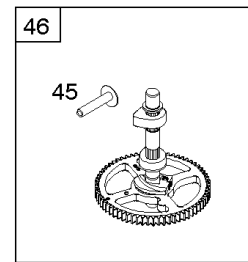

Camshaft, Crankshaft, Counter Weight, Piston, Rings, Connecting Rod

REF NO	PART NO	QTY	DESCRIPTION
16	591949		CRANKSHAFT
24	591757		KEY, Flywheel
25	595053		PISTON ASSEMBLY -(Standard)
25	595054		PISTON ASSEMBLY -(.020" Oversize)
26	792643		SET, Ring -(.020 Oversize)
26	797011		SET, Ring -(Standard)
27	698469		LOCK, Piston Pin
28	797013		PIN, Piston
29	791633		ROD, Connecting -(Standard)
32	791118		SCREW -(Connecting Rod)
43	691968		SLINGER, Governor/Oil
45	690564		TAPPET, Valve
46	793880		CAMSHAFT
357	691483		KEY, Drive Pulley
377	691639		KEY, Timing
741	697128		GEAR, Timing
757	793242		LINK, Counterweight
758	593418		COUNTERWEIGHT
759	697392		PIN, Counterweight
1270	793243		PLUG, AVS Counterweight