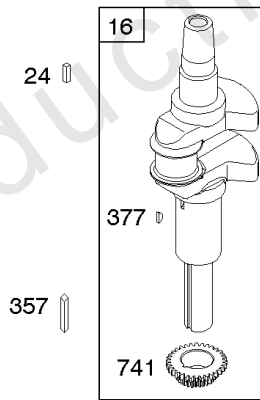

Camshaft, Crankshaft, Counter Weight, Piston, Rings, Connecting Rod

REF NO	PART NO	QTY	DESCRIPTION
16	591949		CRANKSHAFT
24	591757		KEY, Flywheel
25	595053		PISTON ASSEMBLY -(Standard)
25	595054		PISTON ASSEMBLY -(.020" Oversize)
26	792643		SET, Ring -(.020 Oversize)
26	797011		SET, Ring -(Standard)
27	698469		LOCK, Piston Pin
28	797013		PIN, Piston
29	791633		ROD, Connecting -(Standard)
32	791118		SCREW -(Connecting Rod)
43	691968		SLINGER, Governor/Oil
45	690564		TAPPET, Valve
46	793880		CAMSHAFT
357	691483		KEY, Drive Pulley
377	691639		KEY, Timing
741	697128		GEAR, Timing
757	793242		LINK, Counterweight
758	593418		COUNTERWEIGHT
759	697392		PIN, Counterweight
1270	793243		PLUG, AVS Counterweight