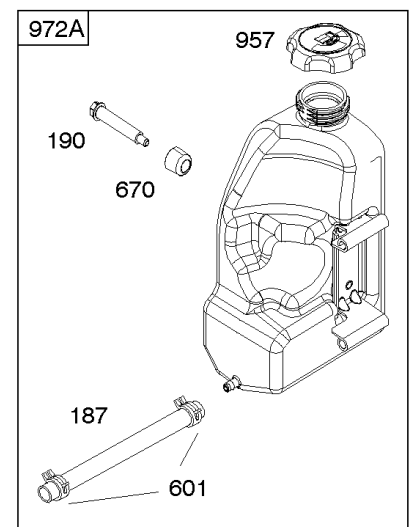

Air Cleaner, Blower Housing, Exhaust System, Fuel Supply

REF NO	PART NO	QTY	DESCRIPTION
14	790560		STUD -(Cylinder Head)
81	691178		LOCK, Muffler Screw
187	791766		LINE, Fuel -(15" Long)(Cut to Required Length)
187A	796491		LINE, Fuel -(Formed)(Cut To Required Length)
187D	791744		LINE, Fuel -(Formed)(Cut To Required Length)
187B	791805		LINE, Fuel -(Formed)(Cut To Required Length)
190	796174		SCREW -(Fuel Tank)
240	394358S		FILTER, Fuel -(White, 75 Microns)
240A	84001895		FILTER, Fuel
300A	796000		MUFFLER
300B	795997		MUFFLER
304G	591641		HOUSING, Blower -(Black-Compatible With Canister Style Filter)
305	697102		SCREW -(Blower Housing)
305B	795891		SCREW -(Blower Housing) (Blower Housing To Intake Elbow)
305C	799370		SCREW -(Blower Housing) (Used On Grommet Style Blower Housings)
346	794845		SCREW -(Spark Arrestor)
387	808656		PUMP, Fuel
431B	797901		ELBOW, Intake -(EVAP)
445B	591583		FILTER, A/C Cartridge -(Canister)
601	791850		CLAMP, Hose -(Green)
613	691416		SCREW -(Muffler)
613A	691678		SCREW -(Muffler)
613B	690297		SCREW -(Muffler)
670	796175		SPACER, Fuel Tank
676	795036		DEFLECTOR, Muffler
676A	396903		DEFLECTOR, Muffler
676B	795038		DEFLECTOR, Muffler
677	690367		SCREW -(Muffler Deflector) (#8-18 x 0.563 lg)
677	690661		SCREW -(Muffler Deflector) (#8-18 x 0.375 lg)
705	790561		NUT -(Fuel Tank)
773	796448		RETAINER
823	698941		SCREW -(Muffler Adapter)
832	790244		GUARD, Muffler
832A	595029		GUARD, Muffler
832B	706336		GUARD, Muffler
836	690367		SCREW -(Muffler Guard)