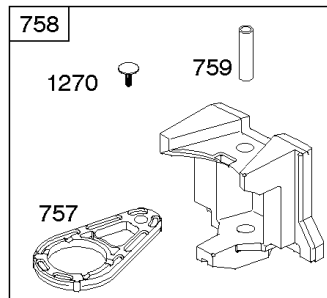

Camshaft, Crankshaft, Counter Weight, Piston, Rings, Connecting Rod

REF NO	PART NO	QTY	DESCRIPTION
16	591949		CRANKSHAFT
24	591757		KEY, Flywheel
25	595053		PISTON ASSEMBLY -(Standard)
25	595054		PISTON ASSEMBLY -(.020" Oversize)
26	792643		SET, Ring -(.020 Oversize)
26	797011		SET, Ring -(Standard)
27	698469		LOCK, Piston Pin
28	797013		PIN, Piston
29	791633		ROD, Connecting -(Standard)
32	791118		SCREW -(Connecting Rod)
43	691968		SLINGER, Governor/Oil
45	690564		TAPPET, Valve
46	793880		CAMSHAFT
357	691483		KEY, Drive Pulley
377	691639		KEY, Timing
741	697128		GEAR, Timing
757	793242		LINK, Counterweight
758	593418		COUNTERWEIGHT
759	697392		PIN, Counterweight
1270	793243		PLUG, AVS Counterweight