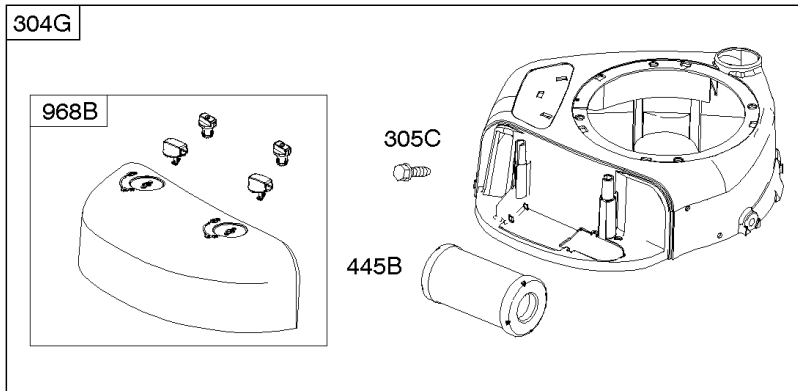

Air Cleaner, Blower Housing, Exhaust System, Fuel Supply

REF NO	PART NO	QTY	DESCRIPTION
14	790560		STUD -(Cylinder Head)
81	691178		LOCK, Muffler Screw
187	791766		LINE, Fuel -(15" Long)(Cut to Required Length)
187A	796491		LINE, Fuel -(Formed)(Cut To Required Length)
187D	791744		LINE, Fuel -(Formed)(Cut To Required Length)
187B	791805		LINE, Fuel -(Formed)(Cut To Required Length)
190	796174		SCREW -(Fuel Tank)
240	394358S		FILTER, Fuel -(White, 75 Microns)
240A	84001895		FILTER, Fuel
300A	796000		MUFFLER
300B	795997		MUFFLER
304G	591641		HOUSING, Blower -(Black-Compatible With Canister Style Filter)
305	697102		SCREW -(Blower Housing)
305B	795891		SCREW -(Blower Housing) (Blower Housing To Intake Elbow)
305C	799370		SCREW -(Blower Housing) (Used On Grommet Style Blower Housings)
346	794845		SCREW -(Spark Arrestor)
387	808656		PUMP, Fuel
431B	797901		ELBOW, Intake -(EVAP)
445B	591583		FILTER, A/C Cartridge -(Canister)
601	791850		CLAMP, Hose -(Green)
613	691416		SCREW -(Muffler)
613A	691678		SCREW -(Muffler)
613B	690297		SCREW -(Muffler)
670	796175		SPACER, Fuel Tank
676	795036		DEFLECTOR, Muffler
676A	396903		DEFLECTOR, Muffler
676B	795038		DEFLECTOR, Muffler
677	690367		SCREW -(Muffler Deflector) (#8-18 x 0.563 lg)
677	690661		SCREW -(Muffler Deflector) (#8-18 x 0.375 lg)
705	790561		NUT -(Fuel Tank)
773	796448		RETAINER
823	698941		SCREW -(Muffler Adapter)
832	790244		GUARD, Muffler
832A	595029		GUARD, Muffler
832B	706336		GUARD, Muffler
836	690367		SCREW -(Muffler Guard)