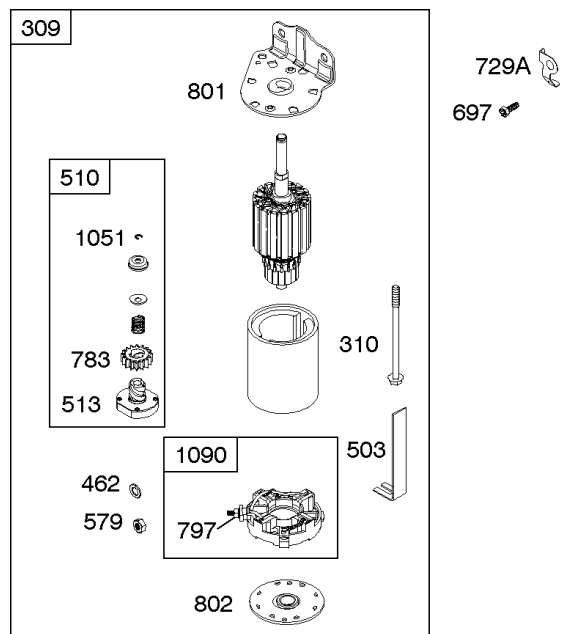

Electric & Rewind Starter, Flywheel

REF NO	PART NO	QTY	DESCRIPTION
23	591759		FLYWHEEL
24	591757		KEY, Flywheel
37	697352		GUARD, Flywheel
37A	697626		GUARD, Flywheel
56	695129		PULLEY, Starter
57	695131		SPRING, Rewind Starter
58	695132		ROPE, Starter
60	490652		HANDLE, Starter Rope
65	690940		SCREW -(Rewind Starter)
78	691693		SCREW -(Flywheel Guard)
78A	690364		SCREW -(Flywheel Guard)
309	593934		MOTOR, Starter
310	690323		BOLT -(Starter Motor)
324	593933		SCREEN/CUP ASSEMBLY
363	19203		PULLER, Flywheel
415A	794129		COVER, Flywheel -(Cover/Retainer)
455A	796615		CUP, Flywheel -(Non Washable)
456	695128		PLATE, Pawl Friction
459	281505S		PAWL, Ratchet
462	691261		WASHER -(Starter Cable)
503	691532		STRAP, Starter
510	693699		DRIVE, Starter
513	692024		CLUTCH, Drive
563A	799359		SCREW -(Debris Screen Guard)
579	691029		NUT -(Starter Cable)
597	691696		SCREW -(Pawl Friction Plate)
608A	591606		STARTER, Rewind
689	691855		SPRING, Friction
697	791680		SCREW -(Starter Motor) (Drive Cap)
729A	691224		CLIP, Wire -(Starter Motor)
783	593935		GEAR, Pinion
797	693167		NUT -(Brush Retainer)
801	691283		CAP, Drive
802	691286		CAP, End
949A	799358		GUARD, Debris Screen
1005	796082		FAN, Flywheel
1044	698139		SCREW -(Flywheel)
1051	691265		RING, Retaining
1090	691293		RETAINER, Brush