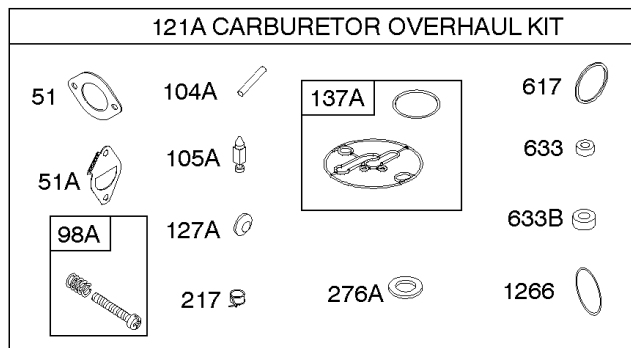

Carburetor - Nikki

REF NO	PART NO	QTY	DESCRIPTION
51	692137		GASKET, Intake
51A	796081		GASKET, Intake
94A	793610		KIT, Idle Mixture -(Nikki)
95A	690718		SCREW -(Throttle Valve) (Nikki)
98A	695408		KIT, Idle Speed -(Nikki)
104A	694918		PIN, Float Hinge -(Nikki)
105A	696136		VALVE, Float Needle -(Nikki)
108A	698773		VALVE, Choke -(Nikki)
112	593040		SCREW -(Choke Lever) (Ready Start System)
117	791405		JET, Main -(Standard) (Standard)
118	698788		JET, Main -(High Altitude) (5000 Feet)
121A	796184		KIT, Carburetor Overhaul -(Nikki)
125A	590399		CARBURETOR -(Nikki Without Solenoid)
127A	690727		PLUG, Welch -(Nikki)
130A	698774		VALVE, Throttle -(Nikki)
131A	698776		KIT, Throttle Shaft -(Nikki)
133A	694914		FLOAT, Carburetor -(Nikki)
135A	698780		TUBE, Fuel Transfer -(Nikki)(Gravity Feed)(Does Not Include Jet)
137A	698781		GASKET, Float Bowl -(Nikki)
141A	698778		KIT, Choke Shaft -(Nikki)
187	791766		LINE, Fuel -(15" Long)(Cut to Required Length)
216B	593043		LINK, Choke -(Ready Start System)
217	695409		SPRING, Choke Return
226	793386		KIT, Choke Shaft -(Manual Choke)
276A	695410		WASHER, Sealing
318	594384		SCREW -(Mounting Bracket)
422A	593056		SWITCH, Snap -(Ready Start System)
617	692138		SEAL, O-Ring -(Intake Manifold) (TEMP/MAP Sensor) (Intake Manifold)
633	699813		SEAL, Choke/Throttle Shaft -(Nikki)
633B	690998		SEAL, Choke/Throttle Shaft -(Nikki)
634A	698779		SPRING/SEAL ASSEMBLY -(Nikki)
947C	596038		SOLENOID, Fuel