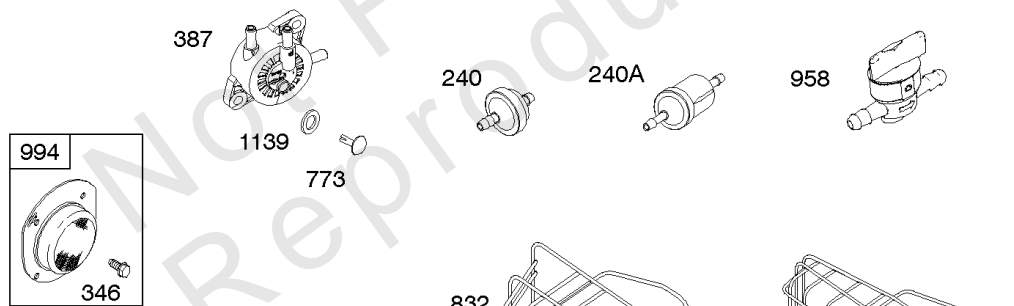

Air Cleaner, Blower Housing, Exhaust System, Fuel Supply

REF NO	PART NO	QTY	DESCRIPTION
14	790560		STUD -(Cylinder Head)
81	691178		LOCK, Muffler Screw
187	791766		LINE, Fuel -(15" Long)(Cut to Required Length)
187A	796491		LINE, Fuel -(Formed)(Cut To Required Length)
187D	791744		LINE, Fuel -(Formed)(Cut To Required Length)
187B	791805		LINE, Fuel -(Formed)(Cut To Required Length)
190	796174		SCREW -(Fuel Tank)
240	394358S		FILTER, Fuel -(White, 75 Microns)
240A	84001895		FILTER, Fuel
300A	796000		MUFFLER
300B	795997		MUFFLER
304G	591641		HOUSING, Blower -(Black-Compatible With Canister Style Filter)
305	697102		SCREW -(Blower Housing)
305B	795891		SCREW -(Blower Housing) (Blower Housing To Intake Elbow)
305C	799370		SCREW -(Blower Housing) (Used On Grommet Style Blower Housings)
346	794845		SCREW -(Spark Arrestor)
387	808656		PUMP, Fuel
431B	797901		ELBOW, Intake -(EVAP)
445B	591583		FILTER, A/C Cartridge -(Canister)
601	791850		CLAMP, Hose -(Green)
613	691416		SCREW -(Muffler)
613A	691678		SCREW -(Muffler)
613B	690297		SCREW -(Muffler)
670	796175		SPACER, Fuel Tank
676	795036		DEFLECTOR, Muffler
676A	396903		DEFLECTOR, Muffler
676B	795038		DEFLECTOR, Muffler
677	690367		SCREW -(Muffler Deflector) (#8-18 x 0.563 lg)
677	690661		SCREW -(Muffler Deflector) (#8-18 x 0.375 lg)
705	790561		NUT -(Fuel Tank)
773	796448		RETAINER
823	698941		SCREW -(Muffler Adapter)
832	790244		GUARD, Muffler
832A	595029		GUARD, Muffler
832B	706336		GUARD, Muffler
836	690367		SCREW -(Muffler Guard)