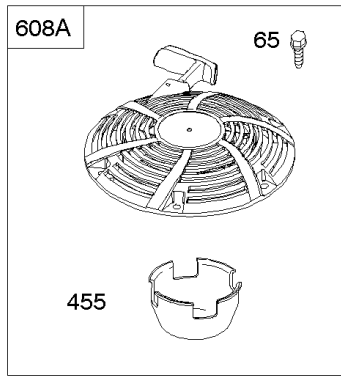

Electric & Rewind Starter, Flywheel

REF NO	PART NO	QTY	DESCRIPTION
23	591759		FLYWHEEL
24	591757		KEY, Flywheel
37	697352		GUARD, Flywheel
37A	697626		GUARD, Flywheel
56	695129		PULLEY, Starter
57	695131		SPRING, Rewind Starter
58	695132		ROPE, Starter
60	490652		HANDLE, Starter Rope
65	690940		SCREW -(Rewind Starter)
78	691693		SCREW -(Flywheel Guard)
78A	690364		SCREW -(Flywheel Guard)
309	593934		MOTOR, Starter
310	690323		BOLT -(Starter Motor)
324	593933		SCREEN/CUP ASSEMBLY
363	19203		PULLER, Flywheel
415A	794129		COVER, Flywheel -(Cover/Retainer)
455A	796615		CUP, Flywheel -(Non Washable)
456	695128		PLATE, Pawl Friction
459	281505S		PAWL, Ratchet
462	691261		WASHER -(Starter Cable)
503	691532		STRAP, Starter
510	693699		DRIVE, Starter
513	692024		CLUTCH, Drive
563A	799359		SCREW -(Debris Screen Guard)
579	691029		NUT -(Starter Cable)
597	691696		SCREW -(Pawl Friction Plate)
608A	591606		STARTER, Rewind
689	691855		SPRING, Friction
697	791680		SCREW -(Starter Motor) (Drive Cap)
729A	691224		CLIP, Wire -(Starter Motor)
783	593935		GEAR, Pinion
797	693167		NUT -(Brush Retainer)
801	691283		CAP, Drive
802	691286		CAP, End
949A	799358		GUARD, Debris Screen
1005	796082		FAN, Flywheel
1044	698139		SCREW -(Flywheel)
1051	691265		RING, Retaining
1090	691293		RETAINER, Brush