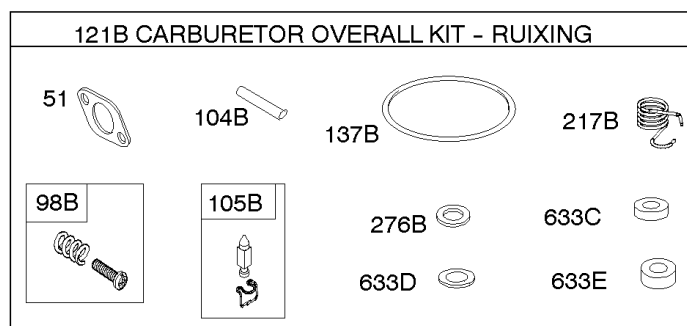

Carburetor - Ruixing

REF NO	PART NO	QTY	DESCRIPTION
51	692137		GASKET, Intake
95B	593897		SCREW -(Throttle Valve) (Ruixing)
98B	846817		KIT, Idle Speed -(Ruixing)
104B	594860		PIN, Float Hinge -(Ruixing)
105B	594868		VALVE, Float Needle -(Ruixing)
108B	594863		VALVE, Choke -(Ruixing)
121B	594886		KIT, Carburetor Overhaul -(Ruixing)
130B	594858		VALVE, Throttle -(Ruixing)
131B	594856		KIT, Throttle Shaft -(Ruixing)
133B	594859		FLOAT, Carburetor -(Ruixing)
137B	594861		GASKET, Float Bowl -(Ruixing)
141B	594862		KIT, Choke Shaft -(Ruixing)
147B	594872		JET, Pilot -(Ruixing)
217B	594864		SPRING, Choke Return -(Ruixing)
276B	846640		WASHER, Sealing -(Ruixing)
633C	594866		SEAL, Choke/Throttle Shaft -(Ruixing)
633E	797629		SEAL, Choke/Throttle Shaft -(Ruixing)
633D	594865		SEAL, Choke/Throttle Shaft -(Ruixing)
947B	846639		SOLENOID, Fuel -(Ruixing)
975B	594867		BOWL, Float -(Ruixing)