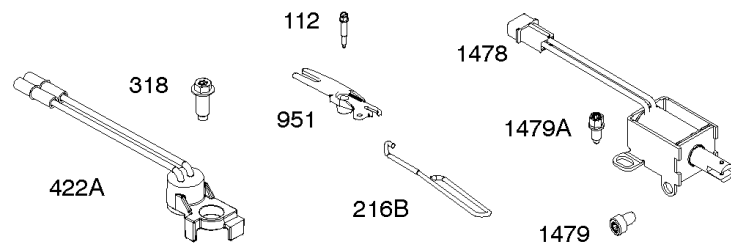

Carburetor - Nikki

REF NO	PART NO	QTY	DESCRIPTION
51	692137		GASKET, Intake
51A	796081		GASKET, Intake
94A	793610		KIT, Idle Mixture -(Nikki)
95A	690718		SCREW -(Throttle Valve) (Nikki)
98A	695408		KIT, Idle Speed -(Nikki)
104A	694918		PIN, Float Hinge -(Nikki)
105A	696136		VALVE, Float Needle -(Nikki)
108A	698773		VALVE, Choke -(Nikki)
112	593040		SCREW -(Choke Lever) (Ready Start System)
117	791405		JET, Main -(Standard) (Standard)
118	698788		JET, Main -(High Altitude) (5000 Feet)
121A	796184		KIT, Carburetor Overhaul -(Nikki)
125A	590399		CARBURETOR -(Nikki Without Solenoid)
127A	690727		PLUG, Welch -(Nikki)
130A	698774		VALVE, Throttle -(Nikki)
131A	698776		KIT, Throttle Shaft -(Nikki)
133A	694914		FLOAT, Carburetor -(Nikki)
135A	698780		TUBE, Fuel Transfer -(Nikki)(Gravity Feed)(Does Not Include Jet)
137A	698781		GASKET, Float Bowl -(Nikki)
141A	698778		KIT, Choke Shaft -(Nikki)
187	791766		LINE, Fuel -(15" Long)(Cut to Required Length)
216B	593043		LINK, Choke -(Ready Start System)
217	695409		SPRING, Choke Return
226	793386		KIT, Choke Shaft -(Manual Choke)
276A	695410		WASHER, Sealing
318	594384		SCREW -(Mounting Bracket)
422A	593056		SWITCH, Snap -(Ready Start System)
617	692138		SEAL, O-Ring -(Intake Manifold) (TEMP/MAP Sensor) (Intake Manifold)
633	699813		SEAL, Choke/Throttle Shaft -(Nikki)
633B	690998		SEAL, Choke/Throttle Shaft -(Nikki)
634A	698779		SPRING/SEAL ASSEMBLY -(Nikki)
947C	596038		SOLENOID, Fuel