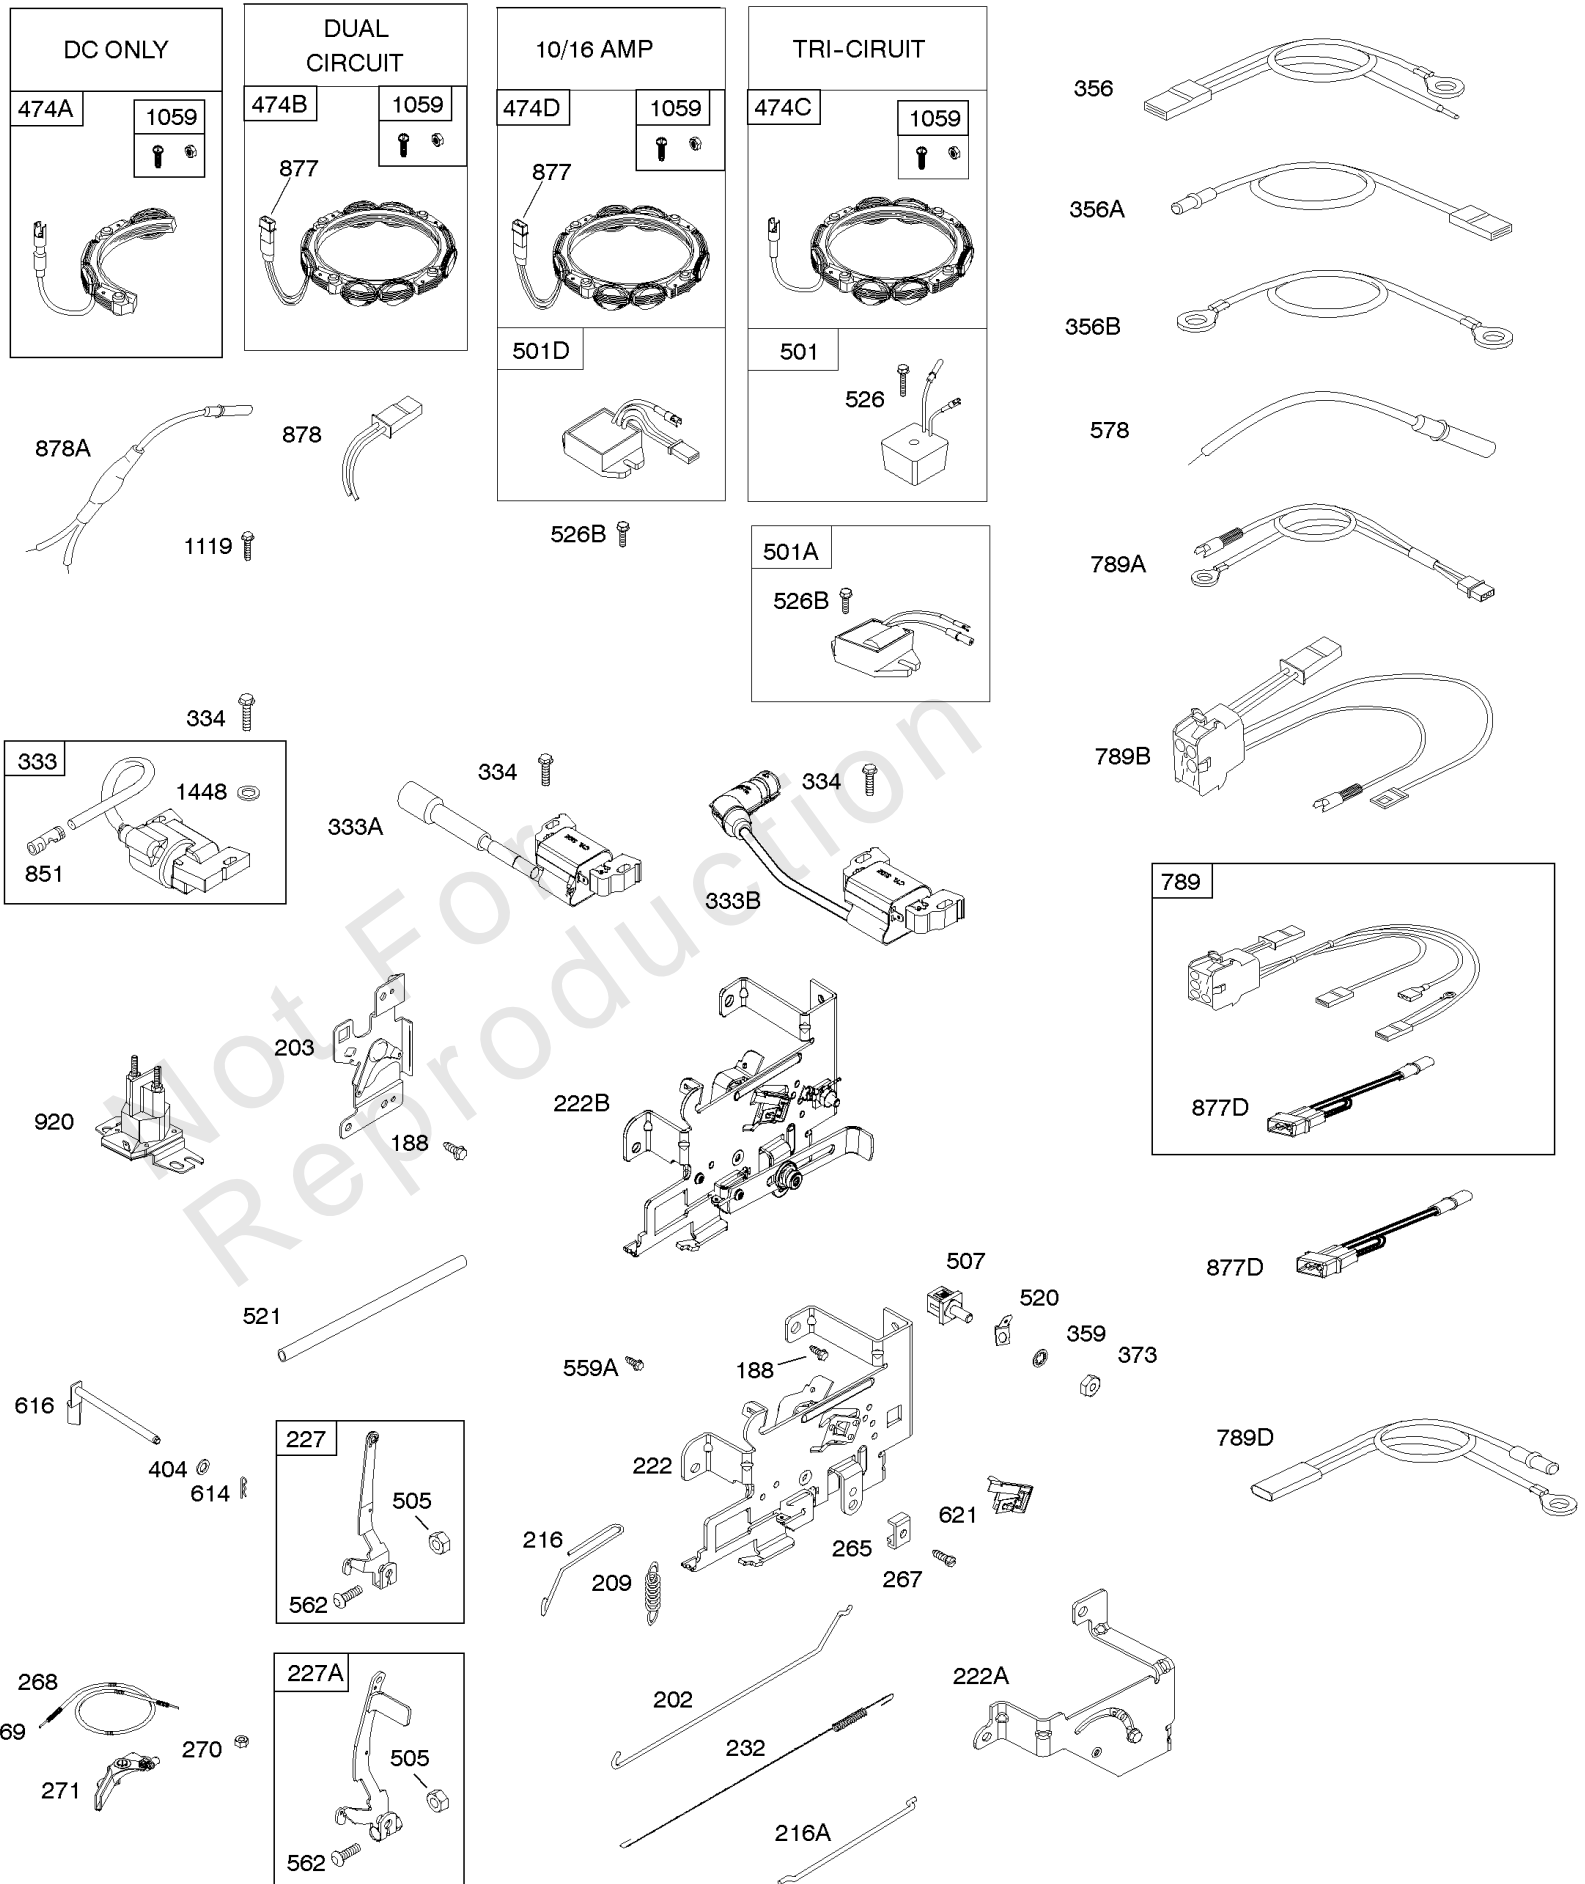

Alternator, Controls, Governor Spring, Ignition

REF NO	PART NO	QTY	DESCRIPTION
188	691693		SCREW -(Control Bracket)
202	691841		LINK, Mechanical Governor
203	691381		CRANK, Bell
209	792602		SPRING, Governor -(Red)
216	691840		LINK, Choke
216A	691281		LINK, Choke
222	694042		BRACKET, Control
227	691374		LEVER, Governor Control
232	691842		SPRING, Governor Link
265	691024		CLAMP, Casing
267	794904		SCREW -(Casing Clamp) (#10-32x.62)
267	699891		SCREW -(Casing Clamp) (#8-32x.50)
268	691025		CASING, Control Wire -(Cut To Required Length)
269	691026		WIRE, Control -(Cut To Required Length)
270	691027		NUT -(Control Wire Casing)
271	691028		LEVER, Control
333	799650		ARMATURE, Magneto -Used Before Code Date 16080900
333A	594626		ARMATURE, Magneto -Used After Code Date 16080800
334	691061		SCREW -(Magneto Armature)
356	398808		WIRE, Stop -(Cut To Required Length)
356A	697397		WIRE, Stop
356B	697089		WIRE, Stop
359	691077		WASHER -(Ground Terminal)
373	845823		NUT -(Ground Terminal)
404	691691		WASHER -(Governor Crank)
474B	592831		ALTERNATOR -(Dual Circuit)
501	794360		REGULATOR
505	691251		NUT -(Governor Control Lever)
507	691972		INSULATOR
520	691084		TERMINAL, Ground
521	690581		SHIELD, Cable
526	697088		SCREW -(Regulator)
526B	697348		SCREW -(Regulator)
559A	693675		SCREW -(Remote Choke Stop) (Length .419 Inches)
562	691119		BOLT -(Governor Control Lever)
578	692306		WIRE ASSEMBLY
614	691620		PIN, Cotter