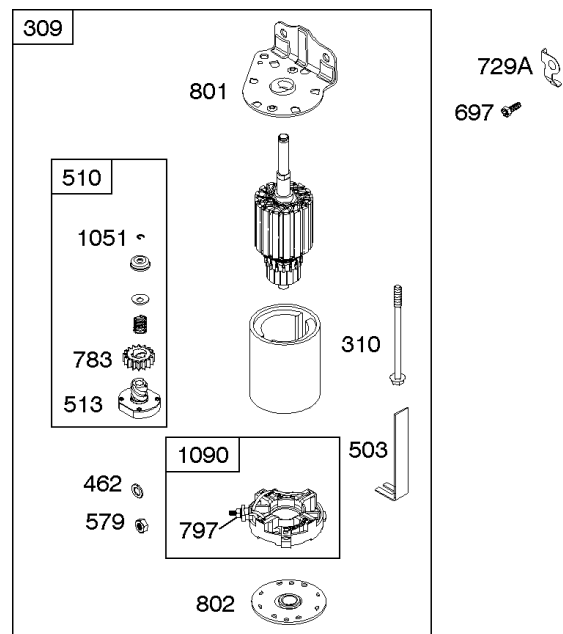

Electric & Rewind Starter, Flywheel

REF NO	PART NO	QTY	DESCRIPTION
23	591759		FLYWHEEL
24	591757		KEY, Flywheel
37	697352		GUARD, Flywheel
37A	697626		GUARD, Flywheel
56	695129		PULLEY, Starter
57	695131		SPRING, Rewind Starter
58	695132		ROPE, Starter
60	490652		HANDLE, Starter Rope
65	690940		SCREW -(Rewind Starter)
78	691693		SCREW -(Flywheel Guard)
78A	690364		SCREW -(Flywheel Guard)
309	593934		MOTOR, Starter
310	690323		BOLT -(Starter Motor)
324	593933		SCREEN/CUP ASSEMBLY
363	19203		PULLER, Flywheel
415A	794129		COVER, Flywheel -(Cover/Retainer)
455A	796615		CUP, Flywheel -(Non Washable)
456	695128		PLATE, Pawl Friction
459	281505S		PAWL, Ratchet
462	691261		WASHER -(Starter Cable)
503	691532		STRAP, Starter
510	693699		DRIVE, Starter
513	692024		CLUTCH, Drive
563A	799359		SCREW -(Debris Screen Guard)
579	691029		NUT -(Starter Cable)
597	691696		SCREW -(Pawl Friction Plate)
608A	591606		STARTER, Rewind
689	691855		SPRING, Friction
697	791680		SCREW -(Starter Motor) (Drive Cap)
729A	691224		CLIP, Wire -(Starter Motor)
783	593935		GEAR, Pinion
797	693167		NUT -(Brush Retainer)
801	691283		CAP, Drive
802	691286		CAP, End
949A	799358		GUARD, Debris Screen
1005	796082		FAN, Flywheel
1044	698139		SCREW -(Flywheel)
1051	691265		RING, Retaining
1090	691293		RETAINER, Brush