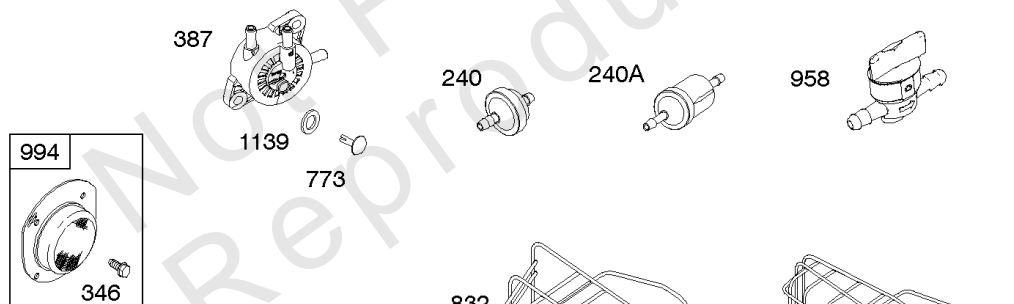

Air Cleaner, Blower Housing, Exhaust System, Fuel Supply

REF NO	PART NO	QTY	DESCRIPTION
14	790560		STUD -(Cylinder Head)
81	691178		LOCK, Muffler Screw
187	791766		LINE, Fuel -(15" Long)(Cut to Required Length)
187A	796491		LINE, Fuel -(Formed)(Cut To Required Length)
187D	791744		LINE, Fuel -(Formed)(Cut To Required Length)
187B	791805		LINE, Fuel -(Formed)(Cut To Required Length)
190	796174		SCREW -(Fuel Tank)
240	394358S		FILTER, Fuel -(White, 75 Microns)
240A	84001895		FILTER, Fuel
300A	796000		MUFFLER
300B	795997		MUFFLER
304G	591641		HOUSING, Blower -(Black-Compatible With Canister Style Filter)
305	697102		SCREW -(Blower Housing)
305B	795891		SCREW -(Blower Housing) (Blower Housing To Intake Elbow)
305C	799370		SCREW -(Blower Housing) (Used On Grommet Style Blower Housings)
346	794845		SCREW -(Spark Arrestor)
387	808656		PUMP, Fuel
431B	797901		ELBOW, Intake -(EVAP)
445B	591583		FILTER, A/C Cartridge -(Canister)
601	791850		CLAMP, Hose -(Green)
613	691416		SCREW -(Muffler)
613A	691678		SCREW -(Muffler)
613B	690297		SCREW -(Muffler)
670	796175		SPACER, Fuel Tank
676	795036		DEFLECTOR, Muffler
676A	396903		DEFLECTOR, Muffler
676B	795038		DEFLECTOR, Muffler
677	690367		SCREW -(Muffler Deflector) (#8-18 x 0.563 lg)
677	690661		SCREW -(Muffler Deflector) (#8-18 x 0.375 lg)
705	790561		NUT -(Fuel Tank)
773	796448		RETAINER
823	698941		SCREW -(Muffler Adapter)
832	790244		GUARD, Muffler
832A	595029		GUARD, Muffler
832B	706336		GUARD, Muffler
836	690367		SCREW -(Muffler Guard)