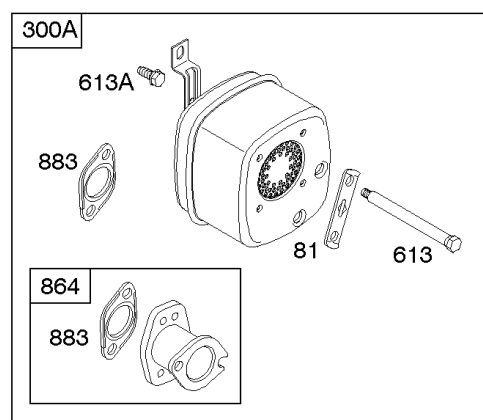

Air Cleaner, Blower Housing, Exhaust System, Fuel Supply

REF NO	PART NO	QTY	DESCRIPTION
14	790560		STUD -(Cylinder Head)
81	691178		LOCK, Muffler Screw
187	791766		LINE, Fuel -(15" Long)(Cut to Required Length)
187A	796491		LINE, Fuel -(Formed)(Cut To Required Length)
187D	791744		LINE, Fuel -(Formed)(Cut To Required Length)
187B	791805		LINE, Fuel -(Formed)(Cut To Required Length)
190	796174		SCREW -(Fuel Tank)
240	394358S		FILTER, Fuel -(White, 75 Microns)
240A	84001895		FILTER, Fuel
300A	796000		MUFFLER
300B	795997		MUFFLER
304G	591641		HOUSING, Blower -(Black-Compatible With Canister Style Filter)
305	697102		SCREW -(Blower Housing)
305B	795891		SCREW -(Blower Housing) (Blower Housing To Intake Elbow)
305C	799370		SCREW -(Blower Housing) (Used On Grommet Style Blower Housings)
346	794845		SCREW -(Spark Arrestor)
387	808656		PUMP, Fuel
431B	797901		ELBOW, Intake -(EVAP)
445B	591583		FILTER, A/C Cartridge -(Canister)
601	791850		CLAMP, Hose -(Green)
613	691416		SCREW -(Muffler)
613A	691678		SCREW -(Muffler)
613B	690297		SCREW -(Muffler)
670	796175		SPACER, Fuel Tank
676	795036		DEFLECTOR, Muffler
676A	396903		DEFLECTOR, Muffler
676B	795038		DEFLECTOR, Muffler
677	690367		SCREW -(Muffler Deflector) (#8-18 x 0.563 lg)
677	690661		SCREW -(Muffler Deflector) (#8-18 x 0.375 lg)
705	790561		NUT -(Fuel Tank)
773	796448		RETAINER
823	698941		SCREW -(Muffler Adapter)
832	790244		GUARD, Muffler
832A	595029		GUARD, Muffler
832B	706336		GUARD, Muffler
836	690367		SCREW -(Muffler Guard)