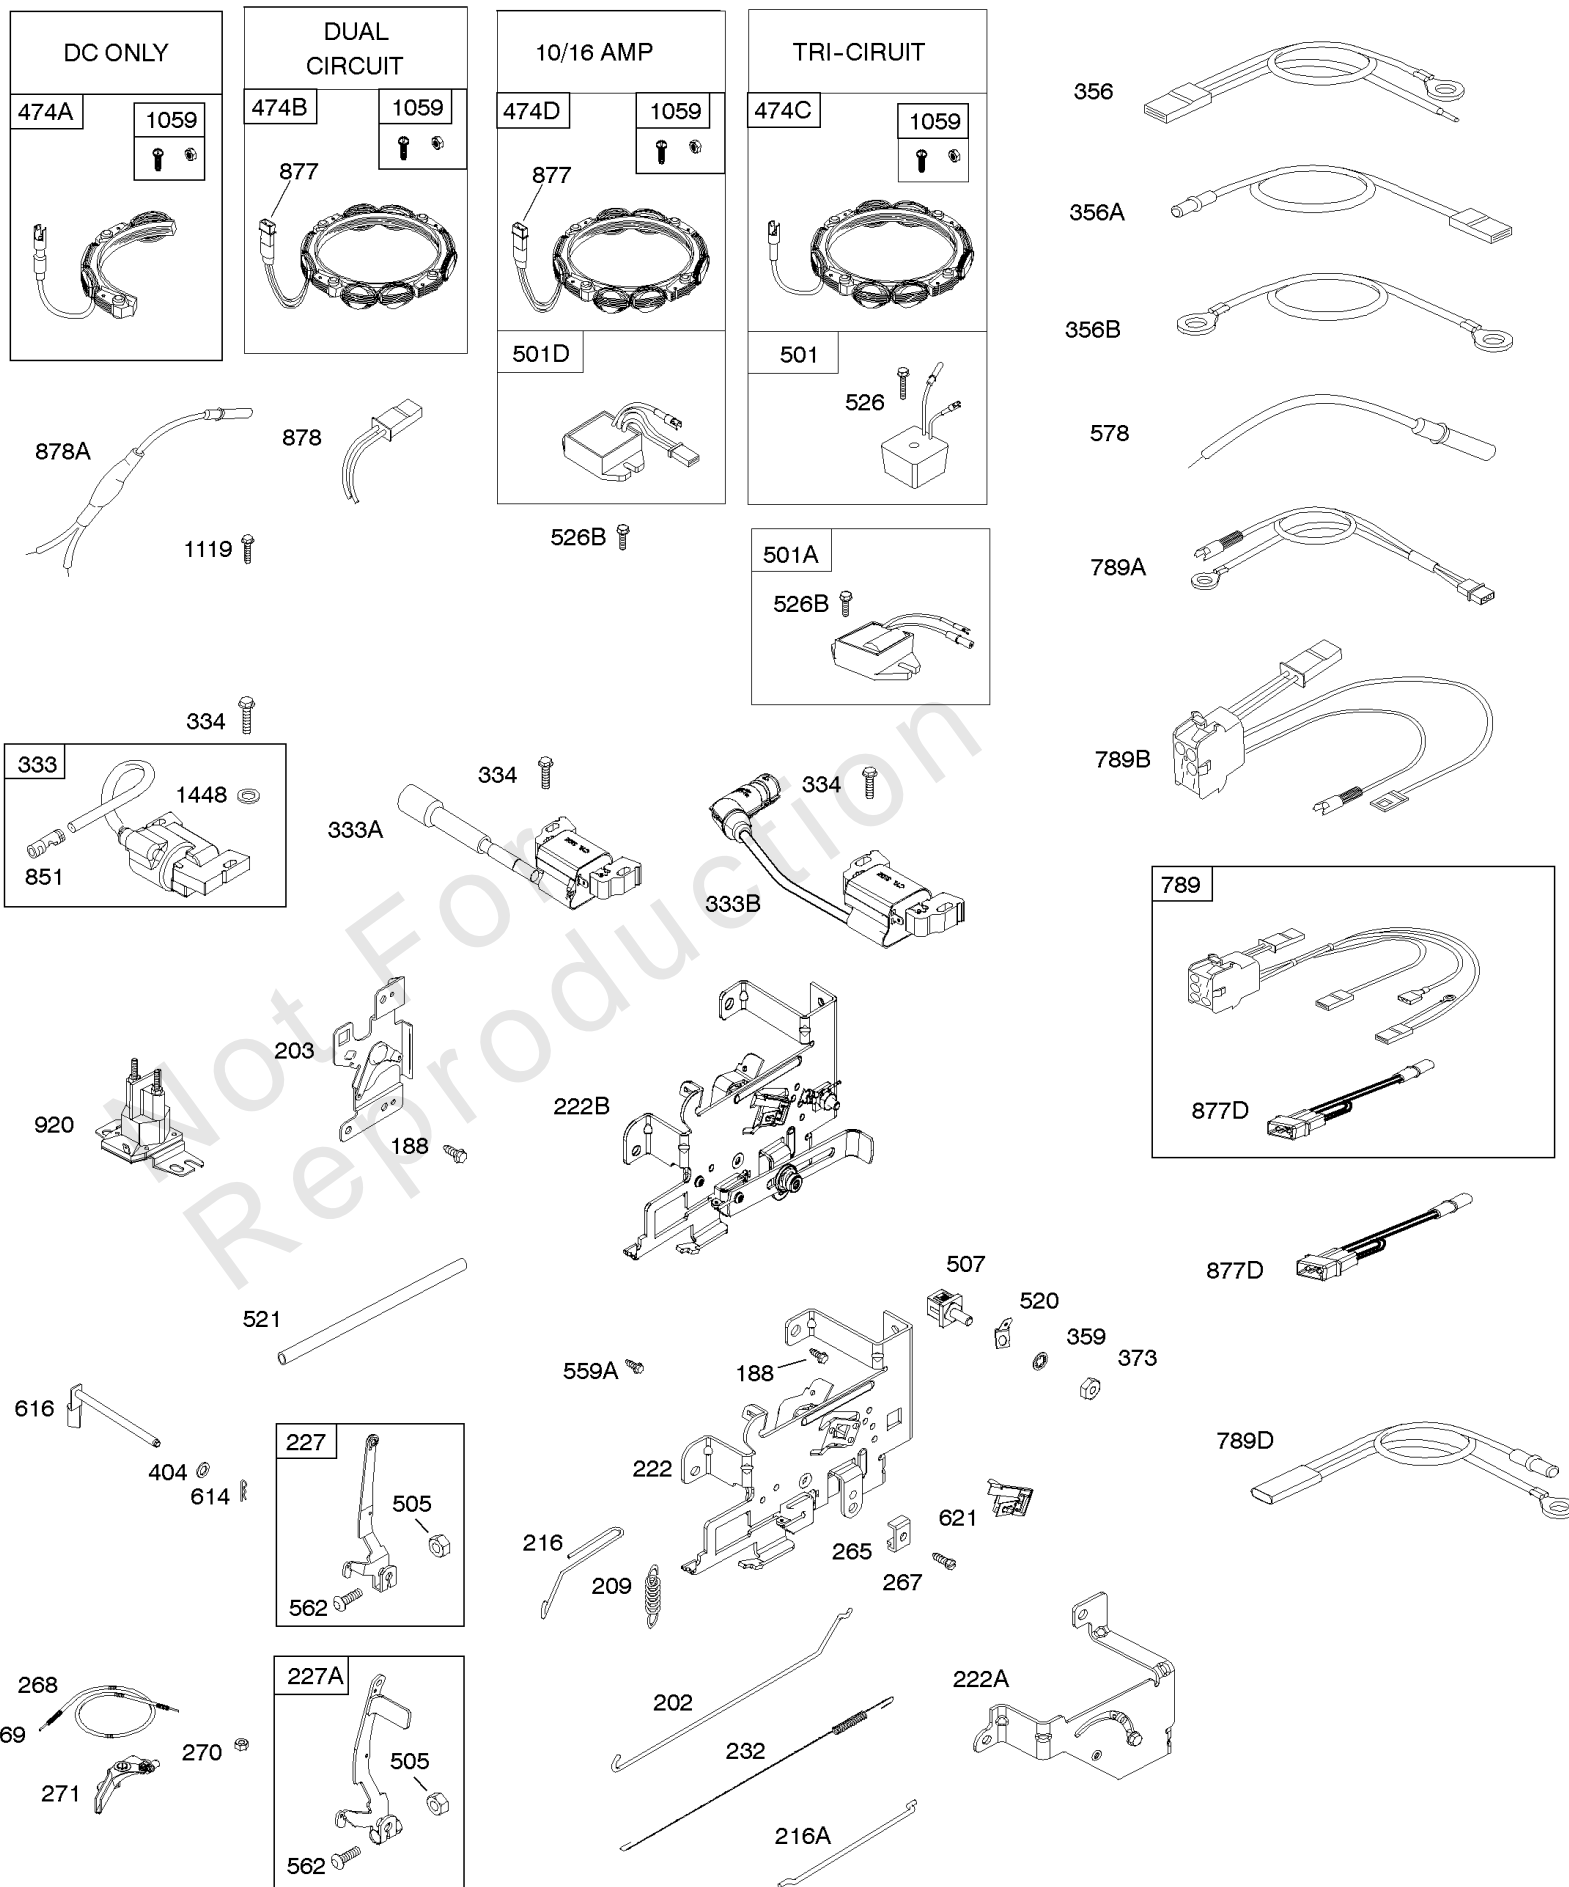

Alternator, Controls, Governor Spring, Ignition

REF NO	PART NO	QTY	DESCRIPTION
188	691693		SCREW -(Control Bracket)
202	691841		LINK, Mechanical Governor
203	691381		CRANK, Bell
209	792602		SPRING, Governor -(Red)
216	691840		LINK, Choke
216A	691281		LINK, Choke
222	694042		BRACKET, Control
227	691374		LEVER, Governor Control
232	691842		SPRING, Governor Link
265	691024		CLAMP, Casing
267	794904		SCREW -(Casing Clamp) (#10-32x.62)
267	699891		SCREW -(Casing Clamp) (#8-32x.50)
268	691025		CASING, Control Wire -(Cut To Required Length)
269	691026		WIRE, Control -(Cut To Required Length)
270	691027		NUT -(Control Wire Casing)
271	691028		LEVER, Control
333	799650		ARMATURE, Magneto -Used Before Code Date 16080900
333A	594626		ARMATURE, Magneto -Used After Code Date 16080800
334	691061		SCREW -(Magneto Armature)
356	398808		WIRE, Stop -(Cut To Required Length)
356A	697397		WIRE, Stop
356B	697089		WIRE, Stop
359	691077		WASHER -(Ground Terminal)
373	845823		NUT -(Ground Terminal)
404	691691		WASHER -(Governor Crank)
474B	592831		ALTERNATOR -(Dual Circuit)
501	794360		REGULATOR
505	691251		NUT -(Governor Control Lever)
507	691972		INSULATOR
520	691084		TERMINAL, Ground
521	690581		SHIELD, Cable
526	697088		SCREW -(Regulator)
526B	697348		SCREW -(Regulator)
559A	693675		SCREW -(Remote Choke Stop) (Length .419 Inches)
562	691119		BOLT -(Governor Control Lever)
578	692306		WIRE ASSEMBLY
614	691620		PIN, Cotter