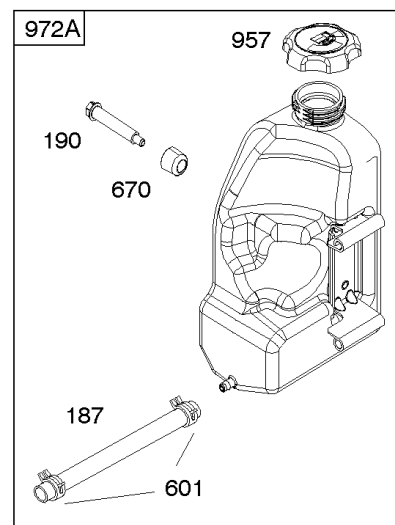

Air Cleaner, Blower Housing, Exhaust System, Fuel Supply

REF NO	PART NO	QTY	DESCRIPTION
14	790560		STUD -(Cylinder Head)
81	691178		LOCK, Muffler Screw
187	791766		LINE, Fuel -(15" Long)(Cut to Required Length)
187A	796491		LINE, Fuel -(Formed)(Cut To Required Length)
187D	791744		LINE, Fuel -(Formed)(Cut To Required Length)
187B	791805		LINE, Fuel -(Formed)(Cut To Required Length)
190	796174		SCREW -(Fuel Tank)
240	394358S		FILTER, Fuel -(White, 75 Microns)
240A	84001895		FILTER, Fuel
300A	796000		MUFFLER
300B	795997		MUFFLER
304G	591641		HOUSING, Blower -(Black-Compatible With Canister Style Filter)
305	697102		SCREW -(Blower Housing)
305B	795891		SCREW -(Blower Housing) (Blower Housing To Intake Elbow)
305C	799370		SCREW -(Blower Housing) (Used On Grommet Style Blower Housings)
346	794845		SCREW -(Spark Arrestor)
387	808656		PUMP, Fuel
431B	797901		ELBOW, Intake -(EVAP)
445B	591583		FILTER, A/C Cartridge -(Canister)
601	791850		CLAMP, Hose -(Green)
613	691416		SCREW -(Muffler)
613A	691678		SCREW -(Muffler)
613B	690297		SCREW -(Muffler)
670	796175		SPACER, Fuel Tank
676	795036		DEFLECTOR, Muffler
676A	396903		DEFLECTOR, Muffler
676B	795038		DEFLECTOR, Muffler
677	690367		SCREW -(Muffler Deflector) (#8-18 x 0.563 lg)
677	690661		SCREW -(Muffler Deflector) (#8-18 x 0.375 lg)
705	790561		NUT -(Fuel Tank)
773	796448		RETAINER
823	698941		SCREW -(Muffler Adapter)
832	790244		GUARD, Muffler
832A	595029		GUARD, Muffler
832B	706336		GUARD, Muffler
836	690367		SCREW -(Muffler Guard)