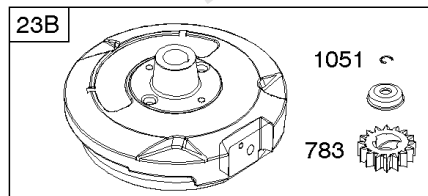

Electric & Rewind Starter, Flywheel

REF NO	PART NO	QTY	DESCRIPTION
23	591759		FLYWHEEL
24	591757		KEY, Flywheel
37	697352		GUARD, Flywheel
37A	697626		GUARD, Flywheel
56	695129		PULLEY, Starter
57	695131		SPRING, Rewind Starter
58	695132		ROPE, Starter
60	490652		HANDLE, Starter Rope
65	690940		SCREW -(Rewind Starter)
78	691693		SCREW -(Flywheel Guard)
78A	690364		SCREW -(Flywheel Guard)
309	593934		MOTOR, Starter
310	690323		BOLT -(Starter Motor)
324	593933		SCREEN/CUP ASSEMBLY
363	19203		PULLER, Flywheel
415A	794129		COVER, Flywheel -(Cover/Retainer)
455A	796615		CUP, Flywheel -(Non Washable)
456	695128		PLATE, Pawl Friction
459	281505S		PAWL, Ratchet
462	691261		WASHER -(Starter Cable)
503	691532		STRAP, Starter
510	693699		DRIVE, Starter
513	692024		CLUTCH, Drive
563A	799359		SCREW -(Debris Screen Guard)
579	691029		NUT -(Starter Cable)
597	691696		SCREW -(Pawl Friction Plate)
608A	591606		STARTER, Rewind
689	691855		SPRING, Friction
697	791680		SCREW -(Starter Motor) (Drive Cap)
729A	691224		CLIP, Wire -(Starter Motor)
783	593935		GEAR, Pinion
797	693167		NUT -(Brush Retainer)
801	691283		CAP, Drive
802	691286		CAP, End
949A	799358		GUARD, Debris Screen
1005	796082		FAN, Flywheel
1044	698139		SCREW -(Flywheel)
1051	691265		RING, Retaining
1090	691293		RETAINER, Brush