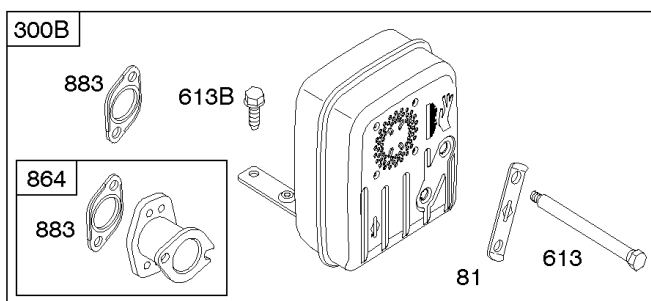

Air Cleaner, Blower Housing, Exhaust System, Fuel Supply

REF NO	PART NO	QTY	DESCRIPTION
14	790560		STUD -(Cylinder Head)
81	691178		LOCK, Muffler Screw
187	791766		LINE, Fuel -(15" Long)(Cut to Required Length)
187A	796491		LINE, Fuel -(Formed)(Cut To Required Length)
187D	791744		LINE, Fuel -(Formed)(Cut To Required Length)
187B	791805		LINE, Fuel -(Formed)(Cut To Required Length)
190	796174		SCREW -(Fuel Tank)
240	394358S		FILTER, Fuel -(White, 75 Microns)
240A	84001895		FILTER, Fuel
300A	796000		MUFFLER
300B	795997		MUFFLER
304G	591641		HOUSING, Blower -(Black-Compatible With Canister Style Filter)
305	697102		SCREW -(Blower Housing)
305B	795891		SCREW -(Blower Housing) (Blower Housing To Intake Elbow)
305C	799370		SCREW -(Blower Housing) (Used On Grommet Style Blower Housings)
346	794845		SCREW -(Spark Arrestor)
387	808656		PUMP, Fuel
431B	797901		ELBOW, Intake -(EVAP)
445B	591583		FILTER, A/C Cartridge -(Canister)
601	791850		CLAMP, Hose -(Green)
613	691416		SCREW -(Muffler)
613A	691678		SCREW -(Muffler)
613B	690297		SCREW -(Muffler)
670	796175		SPACER, Fuel Tank
676	795036		DEFLECTOR, Muffler
676A	396903		DEFLECTOR, Muffler
676B	795038		DEFLECTOR, Muffler
677	690367		SCREW -(Muffler Deflector) (#8-18 x 0.563 lg)
677	690661		SCREW -(Muffler Deflector) (#8-18 x 0.375 lg)
705	790561		NUT -(Fuel Tank)
773	796448		RETAINER
823	698941		SCREW -(Muffler Adapter)
832	790244		GUARD, Muffler
832A	595029		GUARD, Muffler
832B	706336		GUARD, Muffler
836	690367		SCREW -(Muffler Guard)