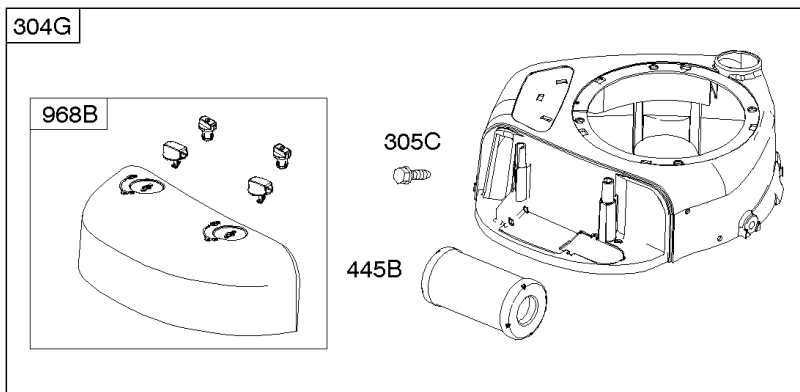

Air Cleaner, Blower Housing, Exhaust System, Fuel Supply

REF NO	PART NO	QTY	DESCRIPTION
14	790560		STUD -(Cylinder Head)
81	691178		LOCK, Muffler Screw
187	791766		LINE, Fuel -(15" Long)(Cut to Required Length)
187A	796491		LINE, Fuel -(Formed)(Cut To Required Length)
187D	791744		LINE, Fuel -(Formed)(Cut To Required Length)
187B	791805		LINE, Fuel -(Formed)(Cut To Required Length)
190	796174		SCREW -(Fuel Tank)
240	394358S		FILTER, Fuel -(White, 75 Microns)
240A	84001895		FILTER, Fuel
300A	796000		MUFFLER
300B	795997		MUFFLER
304G	591641		HOUSING, Blower -(Black-Compatible With Canister Style Filter)
305	697102		SCREW -(Blower Housing)
305B	795891		SCREW -(Blower Housing) (Blower Housing To Intake Elbow)
305C	799370		SCREW -(Blower Housing) (Used On Grommet Style Blower Housings)
346	794845		SCREW -(Spark Arrestor)
387	808656		PUMP, Fuel
431B	797901		ELBOW, Intake -(EVAP)
445B	591583		FILTER, A/C Cartridge -(Canister)
601	791850		CLAMP, Hose -(Green)
613	691416		SCREW -(Muffler)
613A	691678		SCREW -(Muffler)
613B	690297		SCREW -(Muffler)
670	796175		SPACER, Fuel Tank
676	795036		DEFLECTOR, Muffler
676A	396903		DEFLECTOR, Muffler
676B	795038		DEFLECTOR, Muffler
677	690367		SCREW -(Muffler Deflector) (#8-18 x 0.563 lg)
677	690661		SCREW -(Muffler Deflector) (#8-18 x 0.375 lg)
705	790561		NUT -(Fuel Tank)
773	796448		RETAINER
823	698941		SCREW -(Muffler Adapter)
832	790244		GUARD, Muffler
832A	595029		GUARD, Muffler
832B	706336		GUARD, Muffler
836	690367		SCREW -(Muffler Guard)