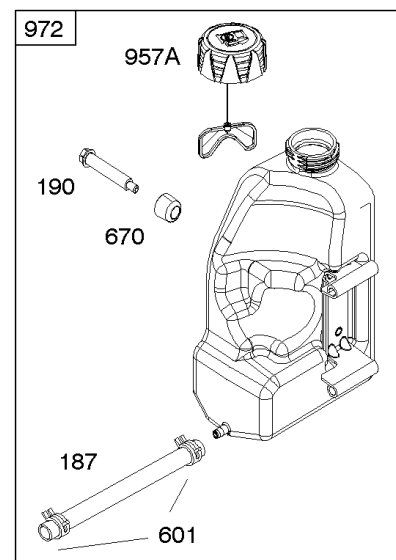

Air Cleaner, Blower Housing, Exhaust System, Fuel Supply

REF NO	PART NO	QTY	DESCRIPTION
14	790560		STUD -(Cylinder Head)
81	691178		LOCK, Muffler Screw
187	791766		LINE, Fuel -(15" Long)(Cut to Required Length)
187A	796491		LINE, Fuel -(Formed)(Cut To Required Length)
187D	791744		LINE, Fuel -(Formed)(Cut To Required Length)
187B	791805		LINE, Fuel -(Formed)(Cut To Required Length)
190	796174		SCREW -(Fuel Tank)
240	394358S		FILTER, Fuel -(White, 75 Microns)
240A	84001895		FILTER, Fuel
300A	796000		MUFFLER
300B	795997		MUFFLER
304G	591641		HOUSING, Blower -(Black-Compatible With Canister Style Filter)
305	697102		SCREW -(Blower Housing)
305B	795891		SCREW -(Blower Housing) (Blower Housing To Intake Elbow)
305C	799370		SCREW -(Blower Housing) (Used On Grommet Style Blower Housings)
346	794845		SCREW -(Spark Arrestor)
387	808656		PUMP, Fuel
431B	797901		ELBOW, Intake -(EVAP)
445B	591583		FILTER, A/C Cartridge -(Canister)
601	791850		CLAMP, Hose -(Green)
613	691416		SCREW -(Muffler)
613A	691678		SCREW -(Muffler)
613B	690297		SCREW -(Muffler)
670	796175		SPACER, Fuel Tank
676	795036		DEFLECTOR, Muffler
676A	396903		DEFLECTOR, Muffler
676B	795038		DEFLECTOR, Muffler
677	690367		SCREW -(Muffler Deflector) (#8-18 x 0.563 lg)
677	690661		SCREW -(Muffler Deflector) (#8-18 x 0.375 lg)
705	790561		NUT -(Fuel Tank)
773	796448		RETAINER
823	698941		SCREW -(Muffler Adapter)
832	790244		GUARD, Muffler
832A	595029		GUARD, Muffler
832B	706336		GUARD, Muffler
836	690367		SCREW -(Muffler Guard)