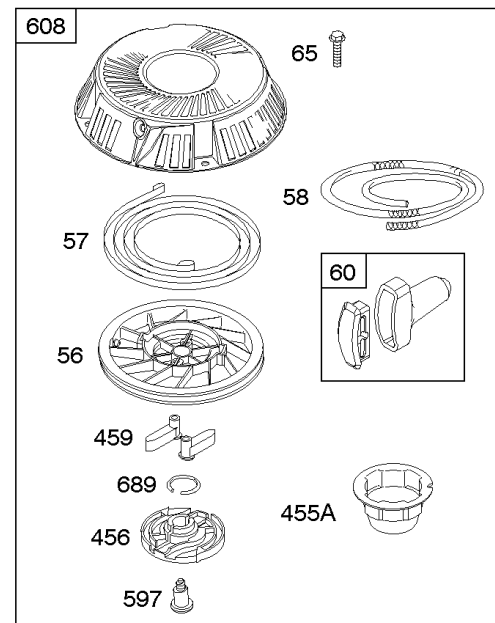

Electric & Rewind Starter, Flywheel

REF NO	PART NO	QTY	DESCRIPTION
23	591759		FLYWHEEL
24	591757		KEY, Flywheel
37	697352		GUARD, Flywheel
37A	697626		GUARD, Flywheel
56	695129		PULLEY, Starter
57	695131		SPRING, Rewind Starter
58	695132		ROPE, Starter
60	490652		HANDLE, Starter Rope
65	690940		SCREW -(Rewind Starter)
78	691693		SCREW -(Flywheel Guard)
78A	690364		SCREW -(Flywheel Guard)
309	593934		MOTOR, Starter
310	690323		BOLT -(Starter Motor)
324	593933		SCREEN/CUP ASSEMBLY
363	19203		PULLER, Flywheel
415A	794129		COVER, Flywheel -(Cover/Retainer)
455A	796615		CUP, Flywheel -(Non Washable)
456	695128		PLATE, Pawl Friction
459	281505S		PAWL, Ratchet
462	691261		WASHER -(Starter Cable)
503	691532		STRAP, Starter
510	693699		DRIVE, Starter
513	692024		CLUTCH, Drive
563A	799359		SCREW -(Debris Screen Guard)
579	691029		NUT -(Starter Cable)
597	691696		SCREW -(Pawl Friction Plate)
608A	591606		STARTER, Rewind
689	691855		SPRING, Friction
697	791680		SCREW -(Starter Motor) (Drive Cap)
729A	691224		CLIP, Wire -(Starter Motor)
783	593935		GEAR, Pinion
797	693167		NUT -(Brush Retainer)
801	691283		CAP, Drive
802	691286		CAP, End
949A	799358		GUARD, Debris Screen
1005	796082		FAN, Flywheel
1044	698139		SCREW -(Flywheel)
1051	691265		RING, Retaining
1090	691293		RETAINER, Brush