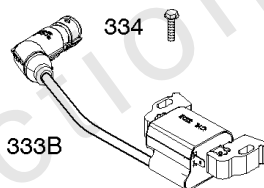

## Alternator, Controls, Governor Spring, Ignition

REF NO	PART NO	QTY	DESCRIPTION
188	691693		SCREW -(Control Bracket)
202	691841		LINK, Mechanical Governor
203	691381		CRANK, Bell
209	792813		SPRING, Governor
216	691840		LINK, Choke
216A	691281		LINK, Choke
222	694042		BRACKET, Control
227	691374		LEVER, Governor Control
232	691842		SPRING, Governor Link
265	691024		CLAMP, Casing
267	794904		SCREW -(Casing Clamp)
268	691025		CASING, Control Wire -(Cut To Required Length)
269	691026		WIRE, Control -(Cut To Required Length)
270	691027		NUT -(Control Wire Casing)
271	691028		LEVER, Control
333A	594626		ARMATURE, Magneto -Used After Code Date 16080800
334	691061		SCREW -(Magneto Armature)
356	398808		WIRE, Stop -(Cut To Required Length)
356A	697397		WIRE, Stop
356B	697089		WIRE, Stop
373	691612		NUT -(Ground Terminal)
404	691691		WASHER -(Governor Crank)
474A	592828		ALTERNATOR -(DC Only)
501	794360		REGULATOR
505	691251		NUT -(Governor Control Lever)
521	690581		SHIELD, Cable
526	697088		SCREW -(Regulator)
526B	697348		SCREW -(Regulator)
562	691119		BOLT -(Governor Control Lever)
578	692306		WIRE ASSEMBLY
614	691620		PIN, Cotter
616	692012		CRANK, Governor
729	691335		CLIP, Wire
789	698329		HARNESS, Wiring
789B	692037		HARNESS, Wiring
789E	594999		HARNESS, Wiring
851	692424		TERMINAL, Spark Plug
877	393456		WIRE/CONNECTOR, Alternator -(Dual Circuit)
877D	790544		WIRE/CONNECTOR, Alternator
878	398661		HARNESS, Wiring -(Dual Circuit)

## ***Cylinder Head, Gasket Set - Engine, Gasket Set - Valve, Intake Manifold, Valves***

<b>REF NO</b>	<b>PART NO</b>	<b>QTY</b>	<b>DESCRIPTION</b>
1029	691751		ARM, Rocker
1034	690822		GUIDE, Push Rod
1095	796189		GASKET SET, Valve
1266	691917		SEAL, O-Ring -(Intake Elbow)