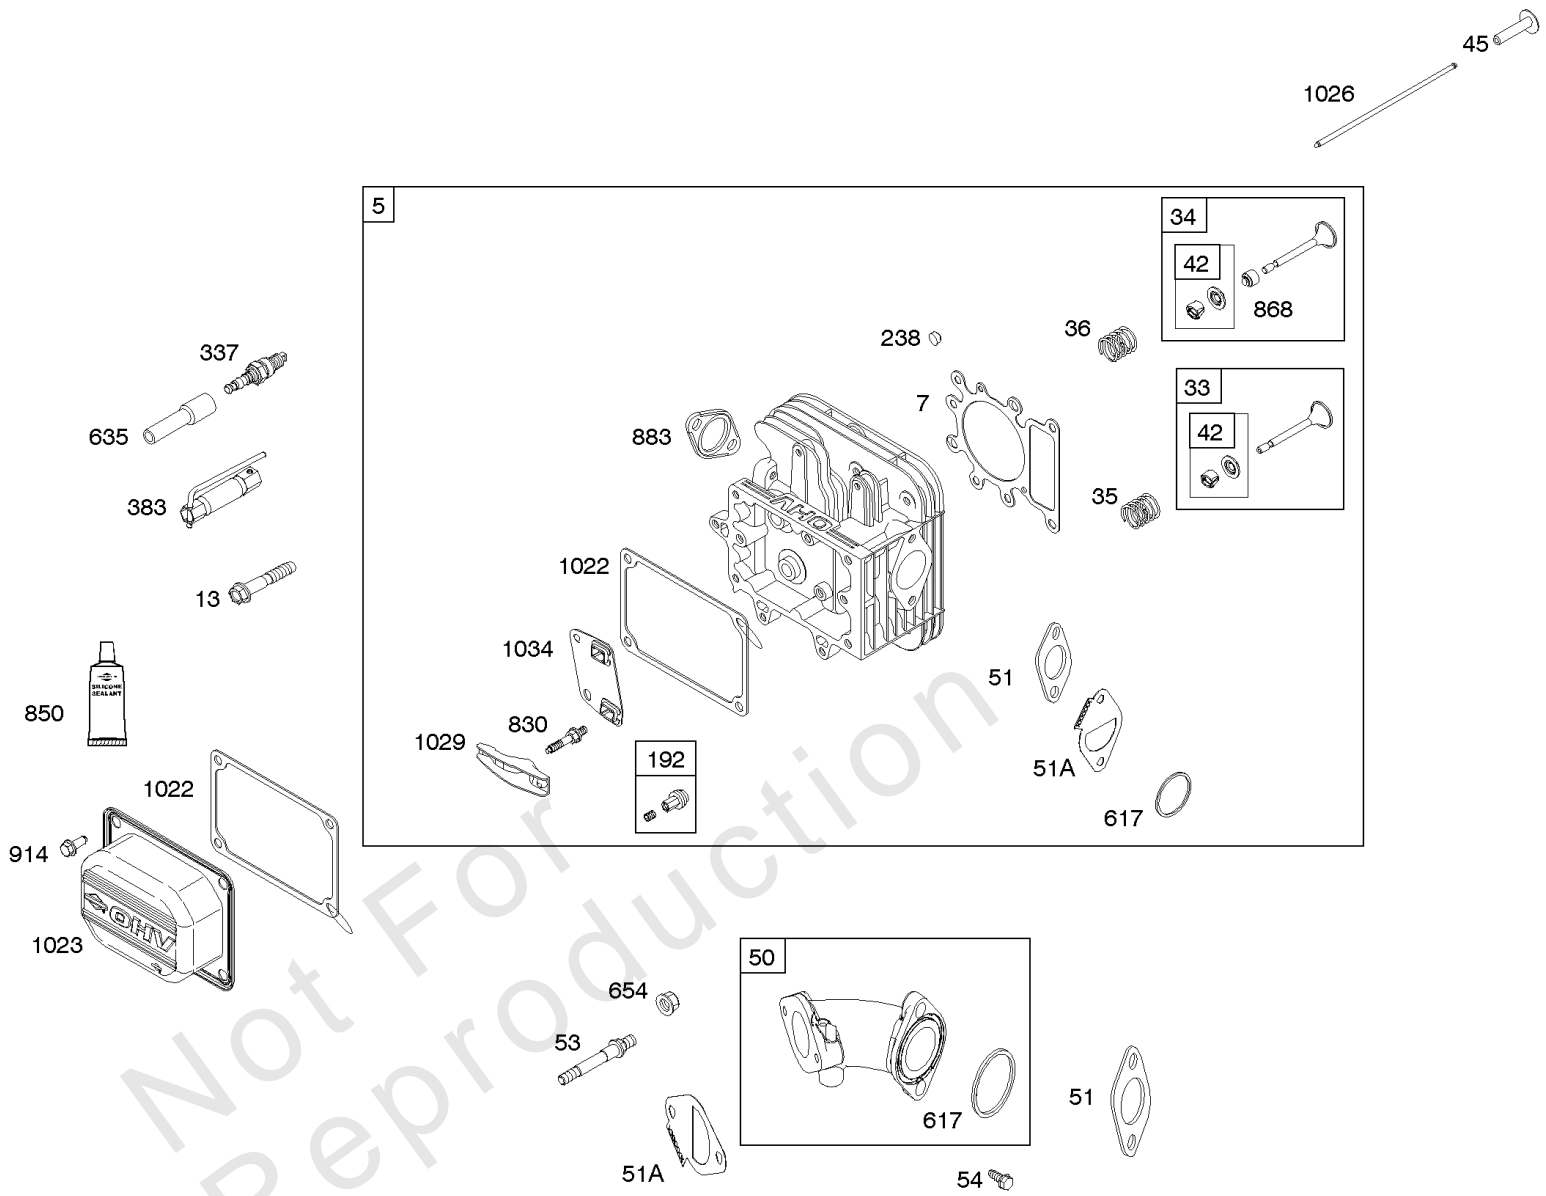

Cylinder Head, Gasket Set - Engine, Gasket Set - Valve, Intake Manifold, Valves

REF NO	PART NO	QTY	DESCRIPTION
3	391086S		SEAL, Oil -(Magneto Side)
5	796183		HEAD, Cylinder
7	273280S		GASKET, Cylinder Head
12	697110		GASKET, Crankcase -(.015" Thick)(Standard)
13	690360		SCREW -(Cylinder Head)
20	795387		SEAL, Oil -(PTO Side)
33	792868		VALVE, Exhaust -(Chrome)
34	791935		VALVE, Intake
35	691279		SPRING, Valve -(Intake)
36	691279		SPRING, Valve -(Exhaust)
42	499586		KEEPER, Valve
45	690564		TAPPET, Valve
50	592845		MANIFOLD, Intake
51	692137		GASKET, Intake
51A	796081		GASKET, Intake
53	591260		STUD -(Carburetor)
54	691148		SCREW -(Intake Manifold)
192	691986		ADJUSTER, Rocker Arm
238	691843		CAP, Valve
337	491055S		PLUG, Spark -(Resistor)
337	792015		PLUG, Spark -(Resistor EMS)
358	796181		GASKET SET, Engine
383	19576S		WRENCH, Spark Plug
524	691032		SEAL, O-Ring -(With Side Tube Connector)
617	692138		SEAL, O-Ring -(Intake Manifold)
635	691909		BOOT, Spark Plug
654	690958		NUT -(Carburetor)
691	692407		SEAL, Governor Shaft
830	691095		STUD, Rocker Arm
842	691031		SEAL, O-Ring -(Dipstick Tube)
850	100106		SEALANT, Liquid -(Rocker Cover Gasket and Breather Gasket)
868	690968		SEAL, Valve
883	692236		GASKET, Exhaust
914	691108		SCREW -(Rocker Cover)
1022	272475S		GASKET, Rocker Cover
1023	797421		COVER, Rocker
1026	794573		ROD, Push -(Exhaust)
1026	697394		ROD, Push -(Intake)