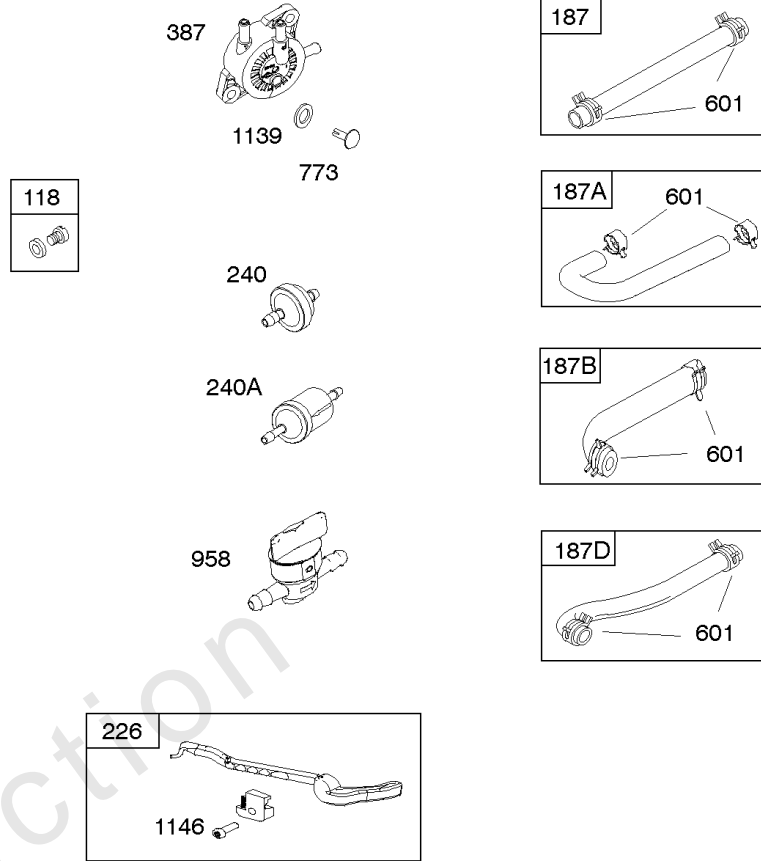

## ***Alternator, Controls, Governor Spring, Ignition***

---

<b>REF NO</b>	<b>PART NO</b>	<b>QTY</b>	<b>DESCRIPTION</b>
920	691656		SOLENOID, Starter
1059	698516		KIT, Screw/Washer
1119	691183		SCREW -(Alternator)
1448	690260		WASHER -(Magneto Armature)

## ***Camshaft, Crankshaft, Counter Weight, Piston, Rings, Connecting Rod***

<b>REF NO</b>	<b>PART NO</b>	<b>QTY</b>	<b>DESCRIPTION</b>
16	593417		CRANKSHAFT
24	591757		KEY, Flywheel
25	595053		PISTON ASSEMBLY -(Standard)
25	595054		PISTON ASSEMBLY -(.020" Oversize)
26	792643		SET, Ring -(.020 Oversize)
26	797011		SET, Ring -(Standard)
27	698469		LOCK, Piston Pin
28	797013		PIN, Piston
29	791633		ROD, Connecting -(Standard)
32	791118		SCREW -(Connecting Rod)
43	691968		SLINGER, Governor/Oil
45	690564		TAPPET, Valve
46	793880		CAMSHAFT
357	691483		KEY, Drive Pulley
377	691639		KEY, Timing
741	697128		GEAR, Timing
757	793242		LINK, Counterweight
758	593418		COUNTERWEIGHT
759	697392		PIN, Counterweight
1270	793243		PLUG, AVS Counterweight