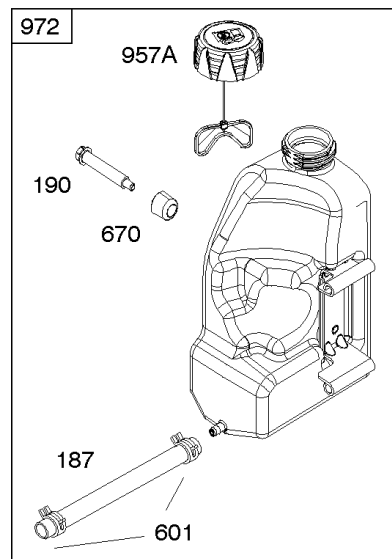

## ***Alternator, Controls, Governor Spring, Ignition***

---

<b>REF NO</b>	<b>PART NO</b>	<b>QTY</b>	<b>DESCRIPTION</b>
920	691656		SOLENOID, Starter
1059	698516		KIT, Screw/Washer
1119	691183		SCREW -(Alternator)
1448	690260		WASHER -(Magneto Armature)

## ***Camshaft, Crankshaft, Counter Weight, Piston, Rings, Connecting Rod***

<b>REF NO</b>	<b>PART NO</b>	<b>QTY</b>	<b>DESCRIPTION</b>
16	593417		CRANKSHAFT
24	591757		KEY, Flywheel
25	595053		PISTON ASSEMBLY -(Standard)
25	595054		PISTON ASSEMBLY -(.020" Oversize)
26	792643		SET, Ring -(.020 Oversize)
26	797011		SET, Ring -(Standard)
27	698469		LOCK, Piston Pin
28	797013		PIN, Piston
29	791633		ROD, Connecting -(Standard)
32	791118		SCREW -(Connecting Rod)
43	691968		SLINGER, Governor/Oil
45	690564		TAPPET, Valve
46	793880		CAMSHAFT
357	691483		KEY, Drive Pulley
377	691639		KEY, Timing
741	697128		GEAR, Timing
757	793242		LINK, Counterweight
758	593418		COUNTERWEIGHT
759	697392		PIN, Counterweight
1270	793243		PLUG, AVS Counterweight