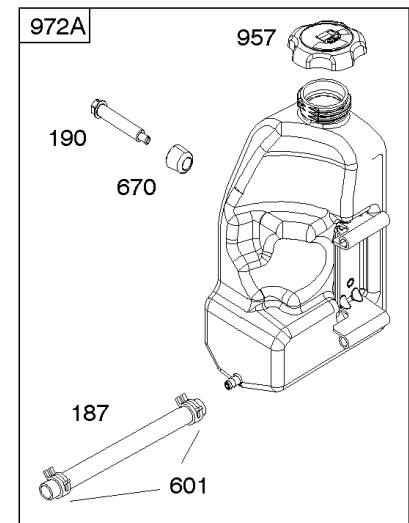

## ***Alternator, Controls, Governor Spring, Ignition***

---

<b>REF NO</b>	<b>PART NO</b>	<b>QTY</b>	<b>DESCRIPTION</b>
920	691656		SOLENOID, Starter
1059	698516		KIT, Screw/Washer
1119	691183		SCREW -(Alternator)
1448	690260		WASHER -(Magneto Armature)

## ***Camshaft, Crankshaft, Counter Weight, Piston, Rings, Connecting Rod***

<b>REF NO</b>	<b>PART NO</b>	<b>QTY</b>	<b>DESCRIPTION</b>
16	593417		CRANKSHAFT
24	591757		KEY, Flywheel
25	595053		PISTON ASSEMBLY -(Standard)
25	595054		PISTON ASSEMBLY -(.020" Oversize)
26	792643		SET, Ring -(.020 Oversize)
26	797011		SET, Ring -(Standard)
27	698469		LOCK, Piston Pin
28	797013		PIN, Piston
29	791633		ROD, Connecting -(Standard)
32	791118		SCREW -(Connecting Rod)
43	691968		SLINGER, Governor/Oil
45	690564		TAPPET, Valve
46	793880		CAMSHAFT
357	691483		KEY, Drive Pulley
377	691639		KEY, Timing
741	697128		GEAR, Timing
757	793242		LINK, Counterweight
758	593418		COUNTERWEIGHT
759	697392		PIN, Counterweight
1270	793243		PLUG, AVS Counterweight