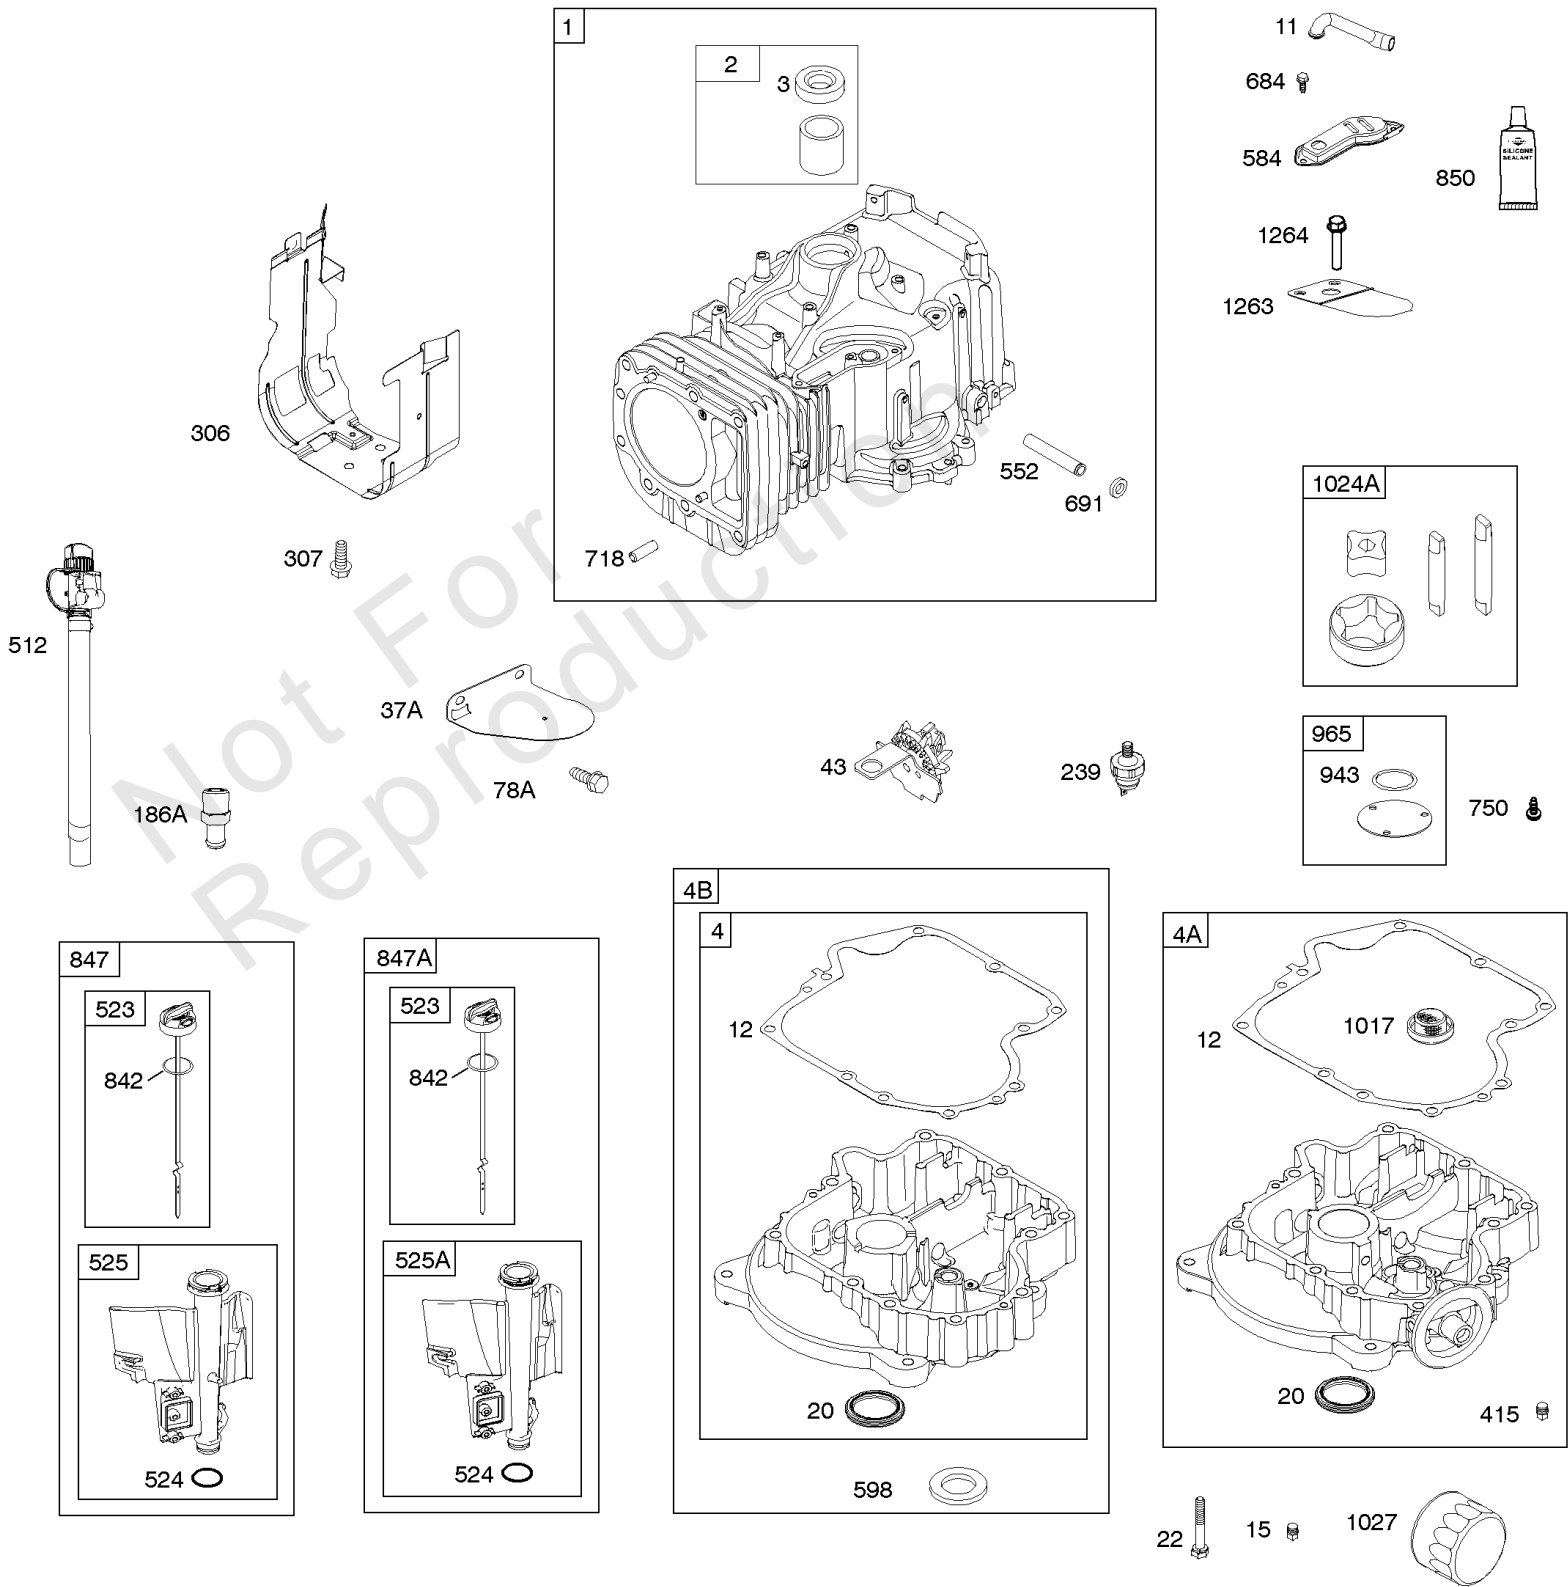

1319 WARNING LABEL

REQUIRED when replacing parts with warning labels affixed.

1319A WARNING LABEL

REQUIRED when replacing parts with warning labels affixed.

1036 EMISSIONS LABEL

Cylinder, Engine Sump, Lubrication, Oil Fill

REF NO	PART NO	QTY	DESCRIPTION
1	697377		CYLINDER ASSEMBLY
2	797673		KIT, Bushing/Seal -(Magneto Side)
3	391086S		SEAL, Oil -(Magneto Side)
4	697106		SUMP, Engine
11	794683		TUBE, Breather
12	697110		GASKET, Crankcase -(.015" Thick)(Standard)
15	690946		PLUG, Oil Drain -(3/8" Standard)
20	795387		SEAL, Oil -(PTO Side)
22	692125		SCREW -(Crankcase Cover/Sump)
37A	697626		GUARD, Flywheel
43	691968		SLINGER, Governor/Oil
78A	690364		SCREW -(Flywheel Guard)
186A	796532		CONNECTOR, Hose
239	694115		SWITCH, Oil Pressure
306	592778		SHIELD, Cylinder
307	691693		SCREW -(Cylinder Shield)
415	794903		PLUG
512	594200		HOSE, Oil Drain
523	699908		DIPSTICK
524	691032		SEAL, O-Ring -(With Side Tube Connector)
525	697085		TUBE, Dipstick -(With Side Tube Connector)
525A	697184		TUBE, Dipstick -(Standard Dipstick Tube)
552	697144		BUSHING, Governor Crank
584	794682		COVER, Breather Passage -(Use with Liquid Sealant Reference 850)
598	799739		SHIM, End Play -(Crankshaft or Camshaft Bearing)
684	697157		SCREW -(Breather Passage Cover)
691	692407		SEAL, Governor Shaft
718	690959		PIN, Locating
750	790832		SCREW -(Oil Pump Cover)
842	691031		SEAL, O-Ring -(Dipstick Tube)
847	790443		DIPSTICK/TUBE ASSEMBLY -(With Side Tube Connector)
847A	790442		DIPSTICK/TUBE ASSEMBLY -(Standard Dipstick Tube)
850	100106		SEALANT, Liquid -(Rocker Cover Gasket and Breather Gasket)
943	690589		SEAL, O-Ring -(Oil Pump Cover)
965	499613		COVER, Oil Pump
1017	796981		SCREEN, Oil Pump
1024A	794644		SHAFT, Pump