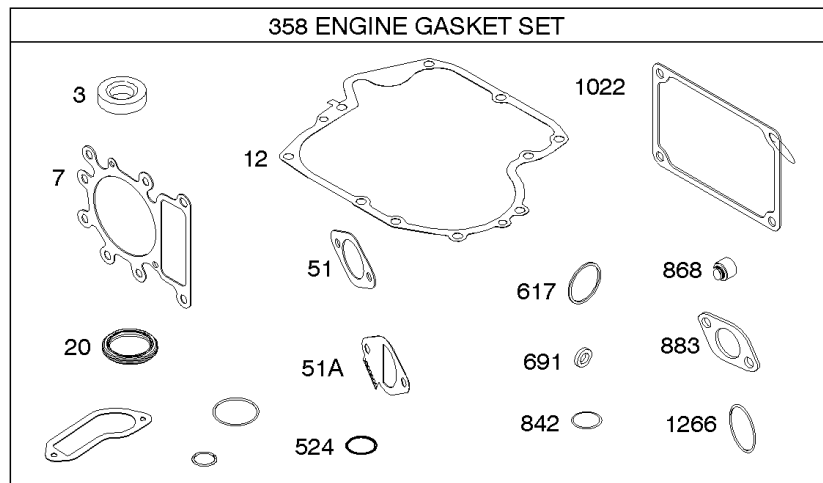

Cylinder Head, Gasket Set - Engine, Gasket Set - Valve, Intake Manifold, Valves

REF NO	PART NO	QTY	DESCRIPTION
3	391086S		SEAL, Oil -(Magneto Side)
5	796183		HEAD, Cylinder
7	273280S		GASKET, Cylinder Head
12	697110		GASKET, Crankcase -(.015" Thick)(Standard)
13	690360		SCREW -(Cylinder Head)
20	795387		SEAL, Oil -(PTO Side)
33	792868		VALVE, Exhaust -(Chrome)
34	791935		VALVE, Intake
35	691279		SPRING, Valve -(Intake)
36	691279		SPRING, Valve -(Exhaust)
42	499586		KEEPER, Valve
45	690564		TAPPET, Valve
50	592845		MANIFOLD, Intake
51	692137		GASKET, Intake
51A	796081		GASKET, Intake
53	591260		STUD -(Carburetor)
54	691148		SCREW -(Intake Manifold)
192	691986		ADJUSTER, Rocker Arm
238	691843		CAP, Valve
337	491055S		PLUG, Spark -(Resistor)
337	792015		PLUG, Spark -(Resistor EMS)
358	796181		GASKET SET, Engine
383	19576S		WRENCH, Spark Plug
524	691032		SEAL, O-Ring -(With Side Tube Connector)
617	692138		SEAL, O-Ring -(Intake Manifold)
635	691909		BOOT, Spark Plug
654	690958		NUT -(Carburetor)
691	692407		SEAL, Governor Shaft
830	691095		STUD, Rocker Arm
842	691031		SEAL, O-Ring -(Dipstick Tube)
850	100106		SEALANT, Liquid -(Rocker Cover Gasket and Breather Gasket)
868	690968		SEAL, Valve
883	692236		GASKET, Exhaust
914	691108		SCREW -(Rocker Cover)
1022	272475S		GASKET, Rocker Cover
1023	797421		COVER, Rocker
1026	794573		ROD, Push -(Exhaust)
1026	697394		ROD, Push -(Intake)