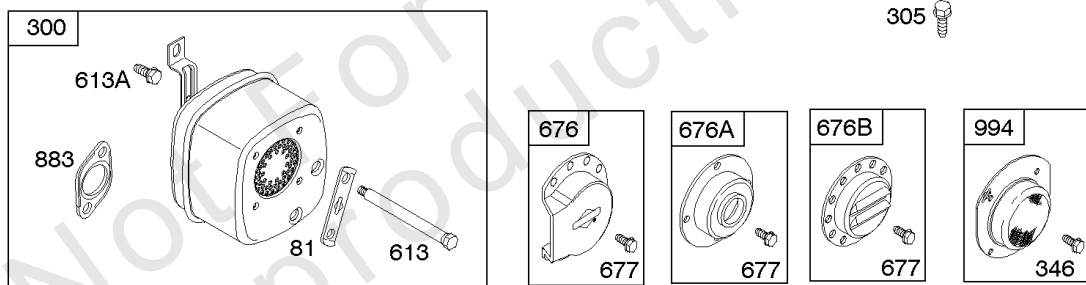

Air Cleaner, Blower Housing, Exhaust System

REF NO	PART NO	QTY	DESCRIPTION
81	691178		LOCK, Muffler Screw
300	796000		MUFFLER
300B	795997		MUFFLER
304G	591641		HOUSING, Blower -(Black-Compatible With Canister Style Filter)
305	697102		SCREW -(Blower Housing)
305B	795891		SCREW -(Blower Housing) (Blower Housing To Intake Elbow)
305C	799370		SCREW -(Blower Housing) (Used On Grommet Style Blower Housings)
346	794845		SCREW -(Spark Arrestor)
431B	797901		ELBOW, Intake -(EVAP)
445B	591583		FILTER, A/C Cartridge -(Canister)
613	691416		SCREW -(Muffler)
613A	691678		SCREW -(Muffler)
613B	690297		SCREW -(Muffler)
676	795036		DEFLECTOR, Muffler
676A	396903		DEFLECTOR, Muffler
676B	795038		DEFLECTOR, Muffler
677	690661		SCREW -(Muffler Deflector)
823	698941		SCREW -(Muffler Adapter)
832	790244		GUARD, Muffler
832A	595029		GUARD, Muffler
836	690367		SCREW -(Muffler Guard)
864	796002		ADAPTER, Muffler -(2 1/4" Long)
883	692236		GASKET, Exhaust
964	799159		CAP, Connector -(EVAP)
968B	591646		COVER, Air Cleaner -(Black-Compatible With Canister Style Filter)
994	794945		ARRESTOR, Spark
1040	698368		PLATE, Trim
1040A	697381		PLATE, Trim
1266	691917		SEAL, O-Ring -(Intake Elbow)