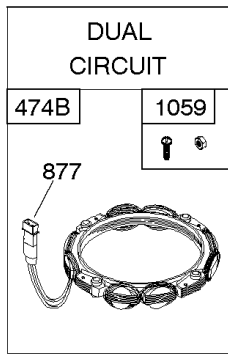

## Alternator, Controls, Governor Spring, Ignition

REF NO	PART NO	QTY	DESCRIPTION
188	691693		SCREW -(Control Bracket)
202	691841		LINK, Mechanical Governor
203	691381		CRANK, Bell
209	792813		SPRING, Governor
216	691840		LINK, Choke
216A	691281		LINK, Choke
222	694042		BRACKET, Control
227	691374		LEVER, Governor Control
232	691842		SPRING, Governor Link
265	691024		CLAMP, Casing
267	794904		SCREW -(Casing Clamp)
268	691025		CASING, Control Wire -(Cut To Required Length)
269	691026		WIRE, Control -(Cut To Required Length)
270	691027		NUT -(Control Wire Casing)
271	691028		LEVER, Control
333A	594626		ARMATURE, Magneto -Used After Code Date 16080800
334	691061		SCREW -(Magneto Armature)
356	398808		WIRE, Stop -(Cut To Required Length)
356A	697397		WIRE, Stop
356B	697089		WIRE, Stop
373	691612		NUT -(Ground Terminal)
404	691691		WASHER -(Governor Crank)
474A	592828		ALTERNATOR -(DC Only)
501	794360		REGULATOR
505	691251		NUT -(Governor Control Lever)
521	690581		SHIELD, Cable
526	697088		SCREW -(Regulator)
526B	697348		SCREW -(Regulator)
562	691119		BOLT -(Governor Control Lever)
578	692306		WIRE ASSEMBLY
614	691620		PIN, Cotter
616	692012		CRANK, Governor
729	691335		CLIP, Wire
789	698329		HARNESS, Wiring
789B	692037		HARNESS, Wiring
789E	594999		HARNESS, Wiring
851	692424		TERMINAL, Spark Plug
877	393456		WIRE/CONNECTOR, Alternator -(Dual Circuit)
877D	790544		WIRE/CONNECTOR, Alternator
878	398661		HARNESS, Wiring -(Dual Circuit)