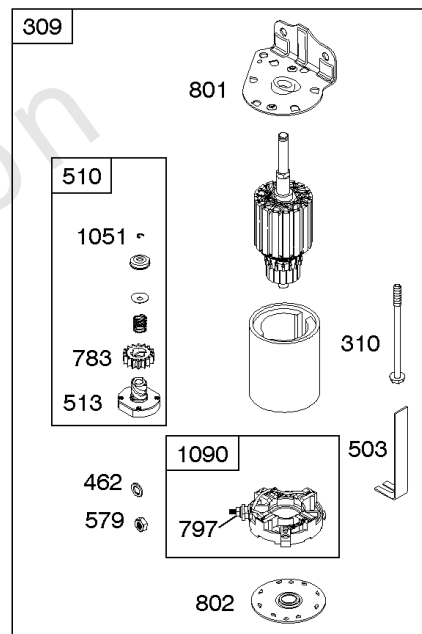

Electric & Rewind Starter, Flywheel

REF NO	PART NO	QTY	DESCRIPTION
23B	591761		FLYWHEEL
24	591757		KEY, Flywheel
37	697352		GUARD, Flywheel
37A	697626		GUARD, Flywheel
65	690940		SCREW -(Rewind Starter)
78	691693		SCREW -(Flywheel Guard)
78A	690364		SCREW -(Flywheel Guard)
309	593934		MOTOR, Starter
310	690323		BOLT -(Starter Motor)
324	593933		SCREEN/CUP ASSEMBLY
363	19203		PULLER, Flywheel
415A	794129		COVER, Flywheel -(Cover/Retainer)
455	796615		CUP, Flywheel -(Non Washable)
462	691261		WASHER -(Starter Cable)
503	691532		STRAP, Starter
510	693699		DRIVE, Starter
513	692024		CLUTCH, Drive
563A	799359		SCREW -(Debris Screen Guard)
579	691029		NUT -(Starter Cable)
608	591606		STARTER, Rewind
697	791680		SCREW -(Starter Motor) (Drive Cap)
729A	691224		CLIP, Wire -(Starter Motor)
783	593935		GEAR, Pinion
797	693167		NUT -(Brush Retainer)
801	691283		CAP, Drive
802	691286		CAP, End
949A	799358		GUARD, Debris Screen
1005	796082		FAN, Flywheel
1044	698139		SCREW -(Flywheel)
1051	691265		RING, Retaining
1090	691293		RETAINER, Brush