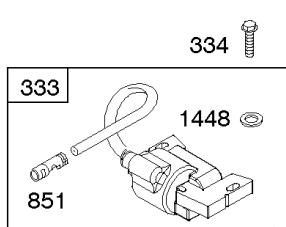

## Alternator, Controls, Governor Spring, Ignition

REF NO	PART NO	QTY	DESCRIPTION
188	691693		SCREW -(Control Bracket)
202	691841		LINK, Mechanical Governor
203	691381		CRANK, Bell
209	792813		SPRING, Governor
216	691840		LINK, Choke
216A	691281		LINK, Choke
222	694042		BRACKET, Control
227	691374		LEVER, Governor Control
232	691842		SPRING, Governor Link
265	691024		CLAMP, Casing
267	794904		SCREW -(Casing Clamp)
268	691025		CASING, Control Wire -(Cut To Required Length)
269	691026		WIRE, Control -(Cut To Required Length)
270	691027		NUT -(Control Wire Casing)
271	691028		LEVER, Control
333A	594626		ARMATURE, Magneto -Used After Code Date 16080800
334	691061		SCREW -(Magneto Armature)
356	398808		WIRE, Stop -(Cut To Required Length)
356A	697397		WIRE, Stop
356B	697089		WIRE, Stop
373	691612		NUT -(Ground Terminal)
404	691691		WASHER -(Governor Crank)
474A	592828		ALTERNATOR -(DC Only)
501	794360		REGULATOR
505	691251		NUT -(Governor Control Lever)
521	690581		SHIELD, Cable
526	697088		SCREW -(Regulator)
526B	697348		SCREW -(Regulator)
562	691119		BOLT -(Governor Control Lever)
578	692306		WIRE ASSEMBLY
614	691620		PIN, Cotter
616	692012		CRANK, Governor
729	691335		CLIP, Wire
789	698329		HARNESS, Wiring
789B	692037		HARNESS, Wiring
789E	594999		HARNESS, Wiring
851	692424		TERMINAL, Spark Plug
877	393456		WIRE/CONNECTOR, Alternator -(Dual Circuit)
877D	790544		WIRE/CONNECTOR, Alternator
878	398661		HARNESS, Wiring -(Dual Circuit)

## ***Cylinder Head, Gasket Set - Engine, Gasket Set - Valve, Intake Manifold, Valves***

<b>REF NO</b>	<b>PART NO</b>	<b>QTY</b>	<b>DESCRIPTION</b>
1029	691751		ARM, Rocker
1034	690822		GUIDE, Push Rod
1095	796189		GASKET SET, Valve
1266	691917		SEAL, O-Ring -(Intake Elbow)