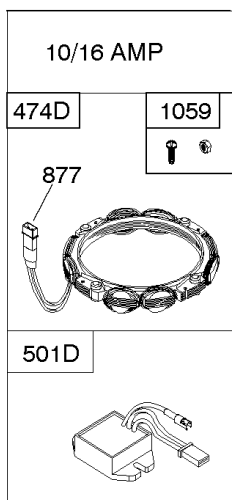

## Alternator, Controls, Governor Spring, Ignition

REF NO	PART NO	QTY	DESCRIPTION
188	691693		SCREW -(Control Bracket)
202	691841		LINK, Mechanical Governor
203	691381		CRANK, Bell
209	792813		SPRING, Governor
216	691840		LINK, Choke
216A	691281		LINK, Choke
222	694042		BRACKET, Control
227	691374		LEVER, Governor Control
232	691842		SPRING, Governor Link
265	691024		CLAMP, Casing
267	794904		SCREW -(Casing Clamp)
268	691025		CASING, Control Wire -(Cut To Required Length)
269	691026		WIRE, Control -(Cut To Required Length)
270	691027		NUT -(Control Wire Casing)
271	691028		LEVER, Control
333A	594626		ARMATURE, Magneto -Used After Code Date 16080800
334	691061		SCREW -(Magneto Armature)
356	398808		WIRE, Stop -(Cut To Required Length)
356A	697397		WIRE, Stop
356B	697089		WIRE, Stop
373	691612		NUT -(Ground Terminal)
404	691691		WASHER -(Governor Crank)
474A	592828		ALTERNATOR -(DC Only)
501	794360		REGULATOR
505	691251		NUT -(Governor Control Lever)
521	690581		SHIELD, Cable
526	697088		SCREW -(Regulator)
526B	697348		SCREW -(Regulator)
562	691119		BOLT -(Governor Control Lever)
578	692306		WIRE ASSEMBLY
614	691620		PIN, Cotter
616	692012		CRANK, Governor
729	691335		CLIP, Wire
789	698329		HARNESS, Wiring
789B	692037		HARNESS, Wiring
789E	594999		HARNESS, Wiring
851	692424		TERMINAL, Spark Plug
877	393456		WIRE/CONNECTOR, Alternator -(Dual Circuit)
877D	790544		WIRE/CONNECTOR, Alternator
878	398661		HARNESS, Wiring -(Dual Circuit)