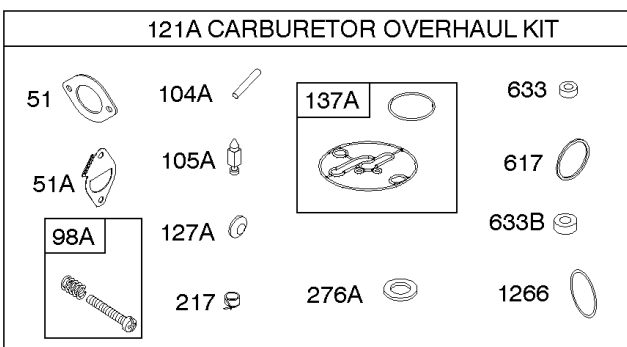

## ***Alternator, Controls, Governor Spring, Ignition***

---

<b>REF NO</b>	<b>PART NO</b>	<b>QTY</b>	<b>DESCRIPTION</b>
920	691656		SOLENOID, Starter
1059	698516		KIT, Screw/Washer
1119	691183		SCREW -(Alternator)
1448	690260		WASHER -(Magneto Armature)

## ***Camshaft, Crankshaft, Counter Weight, Piston, Rings, Connecting Rod***

<b>REF NO</b>	<b>PART NO</b>	<b>QTY</b>	<b>DESCRIPTION</b>
16	593417		CRANKSHAFT
24	591757		KEY, Flywheel
25	595053		PISTON ASSEMBLY -(Standard)
25	595054		PISTON ASSEMBLY -(.020" Oversize)
26	792643		SET, Ring -(.020 Oversize)
26	797011		SET, Ring -(Standard)
27	698469		LOCK, Piston Pin
28	797013		PIN, Piston
29	791633		ROD, Connecting -(Standard)
32	791118		SCREW -(Connecting Rod)
43	691968		SLINGER, Governor/Oil
45	690564		TAPPET, Valve
46	793880		CAMSHAFT
357	691483		KEY, Drive Pulley
377	691639		KEY, Timing
741	697128		GEAR, Timing
757	793242		LINK, Counterweight
758	593418		COUNTERWEIGHT
759	697392		PIN, Counterweight
1270	793243		PLUG, AVS Counterweight