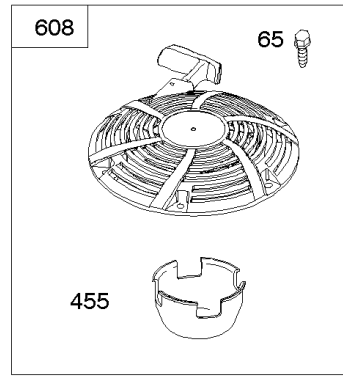

Electric & Rewind Starter, Flywheel

REF NO	PART NO	QTY	DESCRIPTION
23B	591761		FLYWHEEL
24	591757		KEY, Flywheel
37	697352		GUARD, Flywheel
37A	697626		GUARD, Flywheel
65	690940		SCREW -(Rewind Starter)
78	691693		SCREW -(Flywheel Guard)
78A	690364		SCREW -(Flywheel Guard)
309	593934		MOTOR, Starter
310	690323		BOLT -(Starter Motor)
324	593933		SCREEN/CUP ASSEMBLY
363	19203		PULLER, Flywheel
415A	794129		COVER, Flywheel -(Cover/Retainer)
455	796615		CUP, Flywheel -(Non Washable)
462	691261		WASHER -(Starter Cable)
503	691532		STRAP, Starter
510	693699		DRIVE, Starter
513	692024		CLUTCH, Drive
563A	799359		SCREW -(Debris Screen Guard)
579	691029		NUT -(Starter Cable)
608	591606		STARTER, Rewind
697	791680		SCREW -(Starter Motor) (Drive Cap)
729A	691224		CLIP, Wire -(Starter Motor)
783	593935		GEAR, Pinion
797	693167		NUT -(Brush Retainer)
801	691283		CAP, Drive
802	691286		CAP, End
949A	799358		GUARD, Debris Screen
1005	796082		FAN, Flywheel
1044	698139		SCREW -(Flywheel)
1051	691265		RING, Retaining
1090	691293		RETAINER, Brush