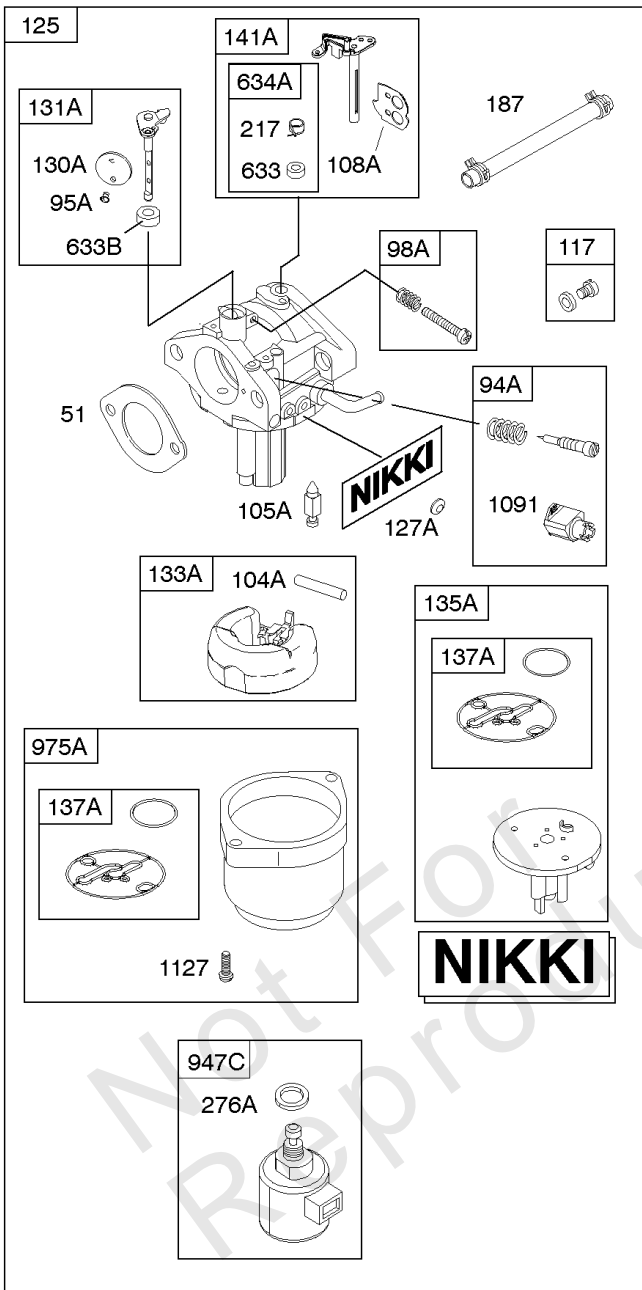

## ***Alternator, Controls, Governor Spring, Ignition***

---

<b>REF NO</b>	<b>PART NO</b>	<b>QTY</b>	<b>DESCRIPTION</b>
920	691656		SOLENOID, Starter
1059	698516		KIT, Screw/Washer
1119	691183		SCREW -(Alternator)
1448	690260		WASHER -(Magneto Armature)

## ***Camshaft, Crankshaft, Counter Weight, Piston, Rings, Connecting Rod***

<b>REF NO</b>	<b>PART NO</b>	<b>QTY</b>	<b>DESCRIPTION</b>
16	593417		CRANKSHAFT
24	591757		KEY, Flywheel
25	595053		PISTON ASSEMBLY -(Standard)
25	595054		PISTON ASSEMBLY -(.020" Oversize)
26	792643		SET, Ring -(.020 Oversize)
26	797011		SET, Ring -(Standard)
27	698469		LOCK, Piston Pin
28	797013		PIN, Piston
29	791633		ROD, Connecting -(Standard)
32	791118		SCREW -(Connecting Rod)
43	691968		SLINGER, Governor/Oil
45	690564		TAPPET, Valve
46	793880		CAMSHAFT
357	691483		KEY, Drive Pulley
377	691639		KEY, Timing
741	697128		GEAR, Timing
757	793242		LINK, Counterweight
758	593418		COUNTERWEIGHT
759	697392		PIN, Counterweight
1270	793243		PLUG, AVS Counterweight