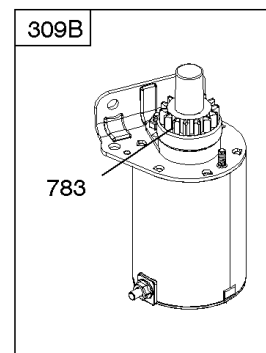

Electric & Rewind Starter, Flywheel

REF NO	PART NO	QTY	DESCRIPTION
23B	591761		FLYWHEEL
24	591757		KEY, Flywheel
37	697352		GUARD, Flywheel
37A	697626		GUARD, Flywheel
65	690940		SCREW -(Rewind Starter)
78	691693		SCREW -(Flywheel Guard)
78A	690364		SCREW -(Flywheel Guard)
309	593934		MOTOR, Starter
310	690323		BOLT -(Starter Motor)
324	593933		SCREEN/CUP ASSEMBLY
363	19203		PULLER, Flywheel
415A	794129		COVER, Flywheel -(Cover/Retainer)
455	796615		CUP, Flywheel -(Non Washable)
462	691261		WASHER -(Starter Cable)
503	691532		STRAP, Starter
510	693699		DRIVE, Starter
513	692024		CLUTCH, Drive
563A	799359		SCREW -(Debris Screen Guard)
579	691029		NUT -(Starter Cable)
608	591606		STARTER, Rewind
697	791680		SCREW -(Starter Motor) (Drive Cap)
729A	691224		CLIP, Wire -(Starter Motor)
783	593935		GEAR, Pinion
797	693167		NUT -(Brush Retainer)
801	691283		CAP, Drive
802	691286		CAP, End
949A	799358		GUARD, Debris Screen
1005	796082		FAN, Flywheel
1044	698139		SCREW -(Flywheel)
1051	691265		RING, Retaining
1090	691293		RETAINER, Brush