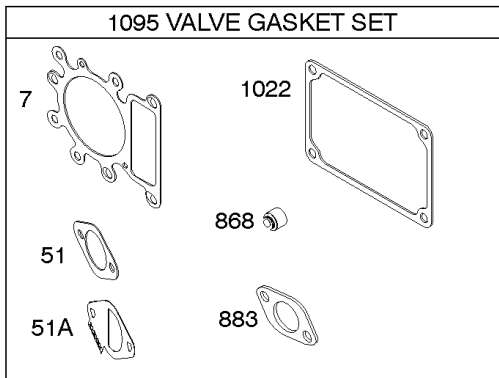

Cylinder Head, Gasket Set - Engine, Gasket Set - Valve, Intake Manifold, Valves

REF NO	PART NO	QTY	DESCRIPTION
3	391086S		SEAL, Oil -(Magneto Side)
5	796183		HEAD, Cylinder
7	273280S		GASKET, Cylinder Head
12	697110		GASKET, Crankcase -(.015" Thick)(Standard)
13	690360		SCREW -(Cylinder Head)
20	795387		SEAL, Oil -(PTO Side)
33	792868		VALVE, Exhaust -(Chrome)
34	791935		VALVE, Intake
35	691279		SPRING, Valve -(Intake)
36	691279		SPRING, Valve -(Exhaust)
42	499586		KEEPER, Valve
45	690564		TAPPET, Valve
50	592845		MANIFOLD, Intake
51	692137		GASKET, Intake
51A	796081		GASKET, Intake
53	591260		STUD -(Carburetor)
54	691148		SCREW -(Intake Manifold)
192	691986		ADJUSTER, Rocker Arm
238	691843		CAP, Valve
337	491055S		PLUG, Spark -(Resistor)
337	792015		PLUG, Spark -(Resistor EMS)
358	796181		GASKET SET, Engine
383	19576S		WRENCH, Spark Plug
524	691032		SEAL, O-Ring -(With Side Tube Connector)
617	692138		SEAL, O-Ring -(Intake Manifold)
635	691909		BOOT, Spark Plug
654	690958		NUT -(Carburetor)
691	692407		SEAL, Governor Shaft
830	691095		STUD, Rocker Arm
842	691031		SEAL, O-Ring -(Dipstick Tube)
850	100106		SEALANT, Liquid -(Rocker Cover Gasket and Breather Gasket)
868	690968		SEAL, Valve
883	692236		GASKET, Exhaust
914	691108		SCREW -(Rocker Cover)
1022	272475S		GASKET, Rocker Cover
1023	797421		COVER, Rocker
1026	794573		ROD, Push -(Exhaust)
1026	697394		ROD, Push -(Intake)