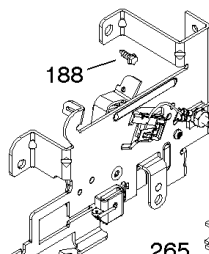

## Alternator, Controls, Governor Spring, Ignition

REF NO	PART NO	QTY	DESCRIPTION
188	691693		SCREW -(Control Bracket)
202	691841		LINK, Mechanical Governor
203	691381		CRANK, Bell
209	792813		SPRING, Governor
216	691840		LINK, Choke
216A	691281		LINK, Choke
222	694042		BRACKET, Control
227	691374		LEVER, Governor Control
232	691842		SPRING, Governor Link
265	691024		CLAMP, Casing
267	794904		SCREW -(Casing Clamp)
268	691025		CASING, Control Wire -(Cut To Required Length)
269	691026		WIRE, Control -(Cut To Required Length)
270	691027		NUT -(Control Wire Casing)
271	691028		LEVER, Control
333A	594626		ARMATURE, Magneto -Used After Code Date 16080800
334	691061		SCREW -(Magneto Armature)
356	398808		WIRE, Stop -(Cut To Required Length)
356A	697397		WIRE, Stop
356B	697089		WIRE, Stop
373	691612		NUT -(Ground Terminal)
404	691691		WASHER -(Governor Crank)
474A	592828		ALTERNATOR -(DC Only)
501	794360		REGULATOR
505	691251		NUT -(Governor Control Lever)
521	690581		SHIELD, Cable
526	697088		SCREW -(Regulator)
526B	697348		SCREW -(Regulator)
562	691119		BOLT -(Governor Control Lever)
578	692306		WIRE ASSEMBLY
614	691620		PIN, Cotter
616	692012		CRANK, Governor
729	691335		CLIP, Wire
789	698329		HARNESS, Wiring
789B	692037		HARNESS, Wiring
789E	594999		HARNESS, Wiring
851	692424		TERMINAL, Spark Plug
877	393456		WIRE/CONNECTOR, Alternator -(Dual Circuit)
877D	790544		WIRE/CONNECTOR, Alternator
878	398661		HARNESS, Wiring -(Dual Circuit)

## ***Cylinder Head, Gasket Set - Engine, Gasket Set - Valve, Intake Manifold, Valves***

<b>REF NO</b>	<b>PART NO</b>	<b>QTY</b>	<b>DESCRIPTION</b>
1029	691751		ARM, Rocker
1034	690822		GUIDE, Push Rod
1095	796189		GASKET SET, Valve
1266	691917		SEAL, O-Ring -(Intake Elbow)