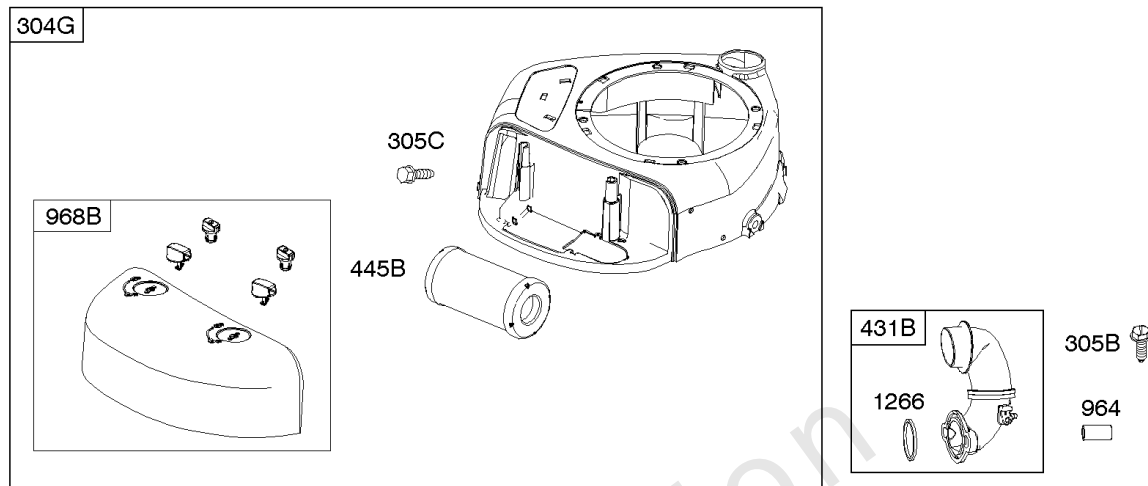

Air Cleaner, Blower Housing, Exhaust System

REF NO	PART NO	QTY	DESCRIPTION
81	691178		LOCK, Muffler Screw
300	796000		MUFFLER
300B	795997		MUFFLER
304G	591641		HOUSING, Blower -(Black-Compatible With Canister Style Filter)
305	697102		SCREW -(Blower Housing)
305B	795891		SCREW -(Blower Housing) (Blower Housing To Intake Elbow)
305C	799370		SCREW -(Blower Housing) (Used On Grommet Style Blower Housings)
346	794845		SCREW -(Spark Arrestor)
431B	797901		ELBOW, Intake -(EVAP)
445B	591583		FILTER, A/C Cartridge -(Canister)
613	691416		SCREW -(Muffler)
613A	691678		SCREW -(Muffler)
613B	690297		SCREW -(Muffler)
676	795036		DEFLECTOR, Muffler
676A	396903		DEFLECTOR, Muffler
676B	795038		DEFLECTOR, Muffler
677	690661		SCREW -(Muffler Deflector)
823	698941		SCREW -(Muffler Adapter)
832	790244		GUARD, Muffler
832A	595029		GUARD, Muffler
836	690367		SCREW -(Muffler Guard)
864	796002		ADAPTER, Muffler -(2 1/4" Long)
883	692236		GASKET, Exhaust
964	799159		CAP, Connector -(EVAP)
968B	591646		COVER, Air Cleaner -(Black-Compatible With Canister Style Filter)
994	794945		ARRESTOR, Spark
1040	698368		PLATE, Trim
1040A	697381		PLATE, Trim
1266	691917		SEAL, O-Ring -(Intake Elbow)