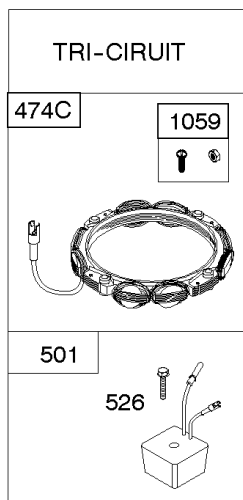

## Alternator, Controls, Governor Spring, Ignition

REF NO	PART NO	QTY	DESCRIPTION
188	691693		SCREW -(Control Bracket)
202	691841		LINK, Mechanical Governor
203	691381		CRANK, Bell
209	792813		SPRING, Governor
216	691840		LINK, Choke
216A	691281		LINK, Choke
222	694042		BRACKET, Control
227	691374		LEVER, Governor Control
232	691842		SPRING, Governor Link
265	691024		CLAMP, Casing
267	794904		SCREW -(Casing Clamp)
268	691025		CASING, Control Wire -(Cut To Required Length)
269	691026		WIRE, Control -(Cut To Required Length)
270	691027		NUT -(Control Wire Casing)
271	691028		LEVER, Control
333A	594626		ARMATURE, Magneto -Used After Code Date 16080800
334	691061		SCREW -(Magneto Armature)
356	398808		WIRE, Stop -(Cut To Required Length)
356A	697397		WIRE, Stop
356B	697089		WIRE, Stop
373	691612		NUT -(Ground Terminal)
404	691691		WASHER -(Governor Crank)
474A	592828		ALTERNATOR -(DC Only)
501	794360		REGULATOR
505	691251		NUT -(Governor Control Lever)
521	690581		SHIELD, Cable
526	697088		SCREW -(Regulator)
526B	697348		SCREW -(Regulator)
562	691119		BOLT -(Governor Control Lever)
578	692306		WIRE ASSEMBLY
614	691620		PIN, Cotter
616	692012		CRANK, Governor
729	691335		CLIP, Wire
789	698329		HARNESS, Wiring
789B	692037		HARNESS, Wiring
789E	594999		HARNESS, Wiring
851	692424		TERMINAL, Spark Plug
877	393456		WIRE/CONNECTOR, Alternator -(Dual Circuit)
877D	790544		WIRE/CONNECTOR, Alternator
878	398661		HARNESS, Wiring -(Dual Circuit)