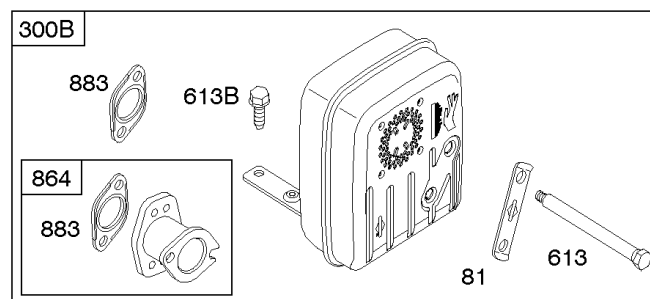

Air Cleaner, Blower Housing, Exhaust System

REF NO	PART NO	QTY	DESCRIPTION
81	691178		LOCK, Muffler Screw
300	796000		MUFFLER
300B	795997		MUFFLER
304G	591641		HOUSING, Blower -(Black-Compatible With Canister Style Filter)
305	697102		SCREW -(Blower Housing)
305B	795891		SCREW -(Blower Housing) (Blower Housing To Intake Elbow)
305C	799370		SCREW -(Blower Housing) (Used On Grommet Style Blower Housings)
346	794845		SCREW -(Spark Arrestor)
431B	797901		ELBOW, Intake -(EVAP)
445B	591583		FILTER, A/C Cartridge -(Canister)
613	691416		SCREW -(Muffler)
613A	691678		SCREW -(Muffler)
613B	690297		SCREW -(Muffler)
676	795036		DEFLECTOR, Muffler
676A	396903		DEFLECTOR, Muffler
676B	795038		DEFLECTOR, Muffler
677	690661		SCREW -(Muffler Deflector)
823	698941		SCREW -(Muffler Adapter)
832	790244		GUARD, Muffler
832A	595029		GUARD, Muffler
836	690367		SCREW -(Muffler Guard)
864	796002		ADAPTER, Muffler -(2 1/4" Long)
883	692236		GASKET, Exhaust
964	799159		CAP, Connector -(EVAP)
968B	591646		COVER, Air Cleaner -(Black-Compatible With Canister Style Filter)
994	794945		ARRESTOR, Spark
1040	698368		PLATE, Trim
1040A	697381		PLATE, Trim
1266	691917		SEAL, O-Ring -(Intake Elbow)