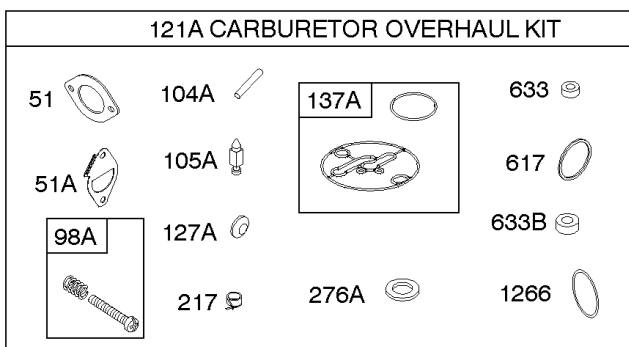

Alternator, Controls, Governor Spring, Ignition

REF NO	PART NO	QTY	DESCRIPTION
920	691656		SOLENOID, Starter
1059	698516		KIT, Screw/Washer
1119	691183		SCREW -(Alternator)
1448	690260		WASHER -(Magneto Armature)

Not For Reproduction

Camshaft, Crankshaft, Counter Weight, Piston, Rings, Connecting Rod

REF NO	PART NO	QTY	DESCRIPTION
16	593417		CRANKSHAFT
24	591757		KEY, Flywheel
25	595053		PISTON ASSEMBLY -(Standard)
25	595054		PISTON ASSEMBLY -(.020" Oversize)
26	792643		SET, Ring -(.020 Oversize)
26	797011		SET, Ring -(Standard)
27	698469		LOCK, Piston Pin
28	797013		PIN, Piston
29	791633		ROD, Connecting -(Standard)
32	791118		SCREW -(Connecting Rod)
43	691968		SLINGER, Governor/Oil
45	690564		TAPPET, Valve
46	793880		CAMSHAFT
357	691483		KEY, Drive Pulley
377	691639		KEY, Timing
741	697128		GEAR, Timing
757	793242		LINK, Counterweight
758	593418		COUNTERWEIGHT
759	697392		PIN, Counterweight
1270	793243		PLUG, AVS Counterweight