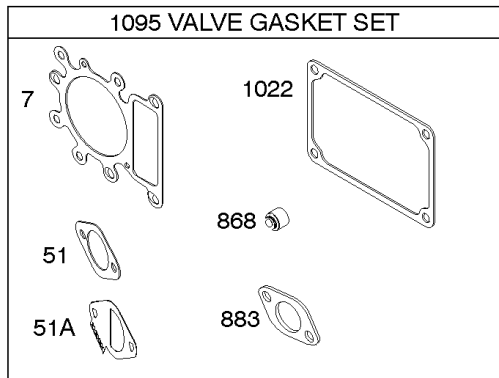

Cylinder Head, Gasket Set - Engine, Gasket Set - Valve, Intake Manifold, Valves

REF NO	PART NO	QTY	DESCRIPTION
3	391086S		SEAL, Oil -(Magneto Side)
5	796183		HEAD, Cylinder
7	273280S		GASKET, Cylinder Head
12	697110		GASKET, Crankcase -(.015" Thick)(Standard)
13	690360		SCREW -(Cylinder Head)
20	795387		SEAL, Oil -(PTO Side)
33	792868		VALVE, Exhaust -(Chrome)
34	791935		VALVE, Intake
35	691279		SPRING, Valve -(Intake)
36	691279		SPRING, Valve -(Exhaust)
42	499586		KEEPER, Valve
45	690564		TAPPET, Valve
50	592845		MANIFOLD, Intake
51	692137		GASKET, Intake
51A	796081		GASKET, Intake
53	591260		STUD -(Carburetor)
54	691148		SCREW -(Intake Manifold)
192	691986		ADJUSTER, Rocker Arm
238	691843		CAP, Valve
337	491055S		PLUG, Spark -(Resistor)
337	792015		PLUG, Spark -(Resistor EMS)
358	796181		GASKET SET, Engine
383	19576S		WRENCH, Spark Plug
524	691032		SEAL, O-Ring -(With Side Tube Connector)
617	692138		SEAL, O-Ring -(Intake Manifold)
635	691909		BOOT, Spark Plug
654	690958		NUT -(Carburetor)
691	692407		SEAL, Governor Shaft
830	691095		STUD, Rocker Arm
842	691031		SEAL, O-Ring -(Dipstick Tube)
850	100106		SEALANT, Liquid -(Rocker Cover Gasket and Breather Gasket)
868	690968		SEAL, Valve
883	692236		GASKET, Exhaust
914	691108		SCREW -(Rocker Cover)
1022	272475S		GASKET, Rocker Cover
1023	797421		COVER, Rocker
1026	794573		ROD, Push -(Exhaust)
1026	697394		ROD, Push -(Intake)