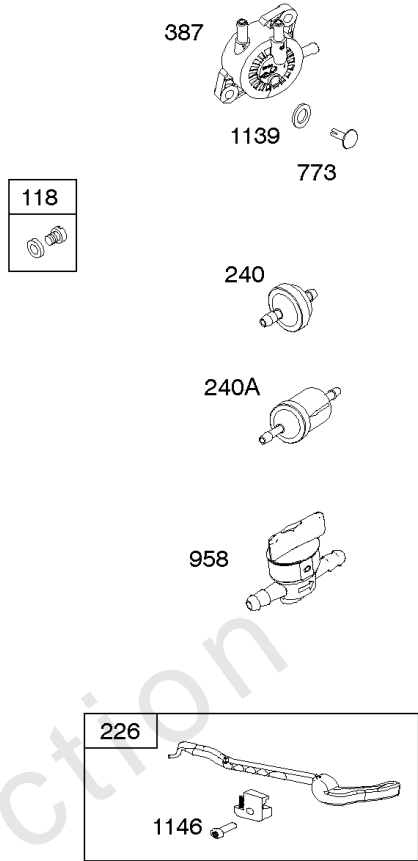

Alternator, Controls, Governor Spring, Ignition

REF NO	PART NO	QTY	DESCRIPTION
920	691656		SOLENOID, Starter
1059	698516		KIT, Screw/Washer
1119	691183		SCREW -(Alternator)
1448	690260		WASHER -(Magneto Armature)

Not For Reproduction

Camshaft, Crankshaft, Counter Weight, Piston, Rings, Connecting Rod

REF NO	PART NO	QTY	DESCRIPTION
16	593417		CRANKSHAFT
24	591757		KEY, Flywheel
25	595053		PISTON ASSEMBLY -(Standard)
25	595054		PISTON ASSEMBLY -(.020" Oversize)
26	792643		SET, Ring -(.020 Oversize)
26	797011		SET, Ring -(Standard)
27	698469		LOCK, Piston Pin
28	797013		PIN, Piston
29	791633		ROD, Connecting -(Standard)
32	791118		SCREW -(Connecting Rod)
43	691968		SLINGER, Governor/Oil
45	690564		TAPPET, Valve
46	793880		CAMSHAFT
357	691483		KEY, Drive Pulley
377	691639		KEY, Timing
741	697128		GEAR, Timing
757	793242		LINK, Counterweight
758	593418		COUNTERWEIGHT
759	697392		PIN, Counterweight
1270	793243		PLUG, AVS Counterweight