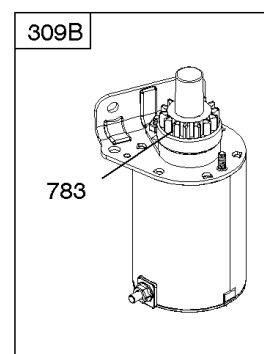

Electric & Rewind Starter, Flywheel

REF NO	PART NO	QTY	DESCRIPTION
23B	591761		FLYWHEEL
24	591757		KEY, Flywheel
37	697352		GUARD, Flywheel
37A	697626		GUARD, Flywheel
65	690940		SCREW -(Rewind Starter)
78	691693		SCREW -(Flywheel Guard)
78A	690364		SCREW -(Flywheel Guard)
309B	593936		MOTOR, Starter
310	690323		BOLT -(Starter Motor)
324	593933		SCREEN/CUP ASSEMBLY
363	19203		PULLER, Flywheel
415A	794129		COVER, Flywheel -(Cover/Retainer)
455	796615		CUP, Flywheel -(Non Washable)
462	691261		WASHER -(Starter Cable)
503	691532		STRAP, Starter
510	693699		DRIVE, Starter
513	692024		CLUTCH, Drive
563A	799359		SCREW -(Debris Screen Guard)
579	691029		NUT -(Starter Cable)
608	591606		STARTER, Rewind
697	791680		SCREW -(Starter Motor) (Drive Cap)
729A	691224		CLIP, Wire -(Starter Motor)
783	593935		GEAR, Pinion
797	693167		NUT -(Brush Retainer)
801	691283		CAP, Drive
802	691286		CAP, End
949A	799358		GUARD, Debris Screen
1005	796082		FAN, Flywheel
1044	698139		SCREW -(Flywheel)
1051	691265		RING, Retaining
1090	691293		RETAINER, Brush