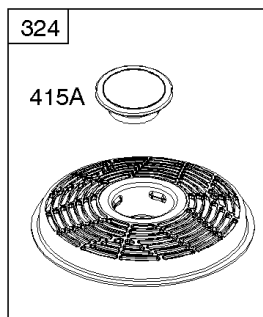

Electric & Rewind Starter, Flywheel

REF NO	PART NO	QTY	DESCRIPTION
23B	591761		FLYWHEEL
24	591757		KEY, Flywheel
37	697352		GUARD, Flywheel
37A	697626		GUARD, Flywheel
65	690940		SCREW -(Rewind Starter)
78	691693		SCREW -(Flywheel Guard)
78A	690364		SCREW -(Flywheel Guard)
309B	593936		MOTOR, Starter
310	690323		BOLT -(Starter Motor)
324	593933		SCREEN/CUP ASSEMBLY
363	19203		PULLER, Flywheel
415A	794129		COVER, Flywheel -(Cover/Retainer)
455	796615		CUP, Flywheel -(Non Washable)
462	691261		WASHER -(Starter Cable)
503	691532		STRAP, Starter
510	693699		DRIVE, Starter
513	692024		CLUTCH, Drive
563A	799359		SCREW -(Debris Screen Guard)
579	691029		NUT -(Starter Cable)
608	591606		STARTER, Rewind
697	791680		SCREW -(Starter Motor) (Drive Cap)
729A	691224		CLIP, Wire -(Starter Motor)
783	593935		GEAR, Pinion
797	693167		NUT -(Brush Retainer)
801	691283		CAP, Drive
802	691286		CAP, End
949A	799358		GUARD, Debris Screen
1005	796082		FAN, Flywheel
1044	698139		SCREW -(Flywheel)
1051	691265		RING, Retaining
1090	691293		RETAINER, Brush