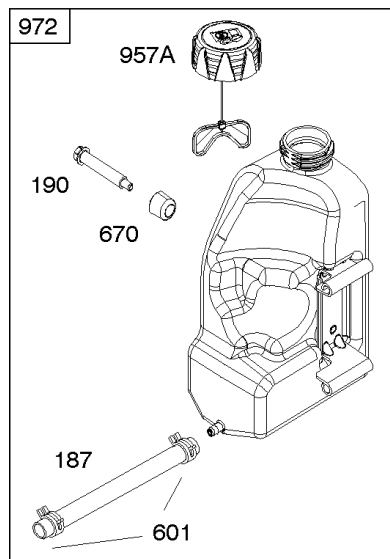

Alternator, Controls, Governor Spring, Ignition

REF NO	PART NO	QTY	DESCRIPTION
920	691656		SOLENOID, Starter
1059	698516		KIT, Screw/Washer
1119	691183		SCREW -(Alternator)
1448	690260		WASHER -(Magneto Armature)

Not For Reproduction

Camshaft, Crankshaft, Counter Weight, Piston, Rings, Connecting Rod

REF NO	PART NO	QTY	DESCRIPTION
16	593417		CRANKSHAFT
24	591757		KEY, Flywheel
25	595053		PISTON ASSEMBLY -(Standard)
25	595054		PISTON ASSEMBLY -(.020" Oversize)
26	792643		SET, Ring -(.020 Oversize)
26	797011		SET, Ring -(Standard)
27	698469		LOCK, Piston Pin
28	797013		PIN, Piston
29	791633		ROD, Connecting -(Standard)
32	791118		SCREW -(Connecting Rod)
43	691968		SLINGER, Governor/Oil
45	690564		TAPPET, Valve
46	793880		CAMSHAFT
357	691483		KEY, Drive Pulley
377	691639		KEY, Timing
741	697128		GEAR, Timing
757	793242		LINK, Counterweight
758	593418		COUNTERWEIGHT
759	697392		PIN, Counterweight
1270	793243		PLUG, AVS Counterweight