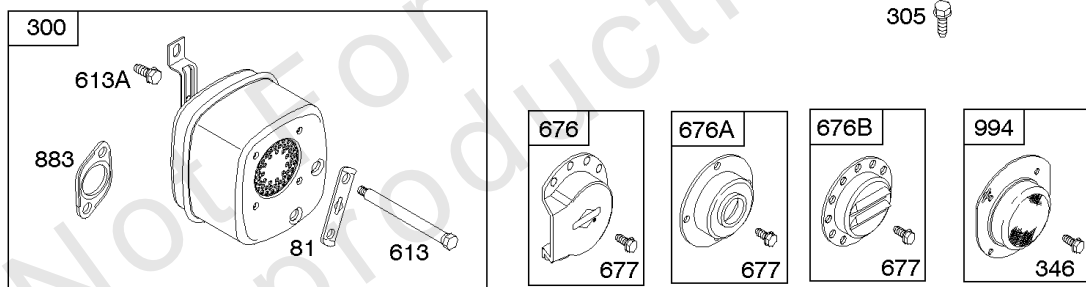

Air Cleaner, Blower Housing, Exhaust System

REF NO	PART NO	QTY	DESCRIPTION
81	691178		LOCK, Muffler Screw
300	796000		MUFFLER
300B	795997		MUFFLER
304G	591641		HOUSING, Blower -(Black-Compatible With Canister Style Filter)
305	697102		SCREW -(Blower Housing)
305B	795891		SCREW -(Blower Housing) (Blower Housing To Intake Elbow)
305C	799370		SCREW -(Blower Housing) (Used On Grommet Style Blower Housings)
346	794845		SCREW -(Spark Arrestor)
431B	797901		ELBOW, Intake -(EVAP)
445B	591583		FILTER, A/C Cartridge -(Canister)
613	691416		SCREW -(Muffler)
613A	691678		SCREW -(Muffler)
613B	690297		SCREW -(Muffler)
676	795036		DEFLECTOR, Muffler
676A	396903		DEFLECTOR, Muffler
676B	795038		DEFLECTOR, Muffler
677	690661		SCREW -(Muffler Deflector)
823	698941		SCREW -(Muffler Adapter)
832	790244		GUARD, Muffler
832A	595029		GUARD, Muffler
836	690367		SCREW -(Muffler Guard)
864	796002		ADAPTER, Muffler -(2 1/4" Long)
883	692236		GASKET, Exhaust
964	799159		CAP, Connector -(EVAP)
968B	591646		COVER, Air Cleaner -(Black-Compatible With Canister Style Filter)
994	794945		ARRESTOR, Spark
1040	698368		PLATE, Trim
1040A	697381		PLATE, Trim
1266	691917		SEAL, O-Ring -(Intake Elbow)