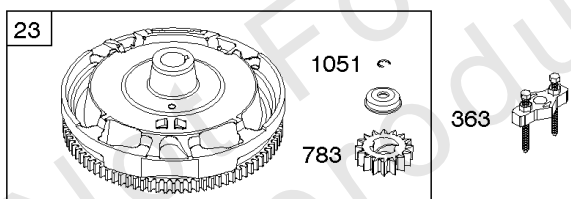

Electric & Rewind Starter, Flywheel

REF NO	PART NO	QTY	DESCRIPTION
23B	591761		FLYWHEEL
24	591757		KEY, Flywheel
37	697352		GUARD, Flywheel
37A	697626		GUARD, Flywheel
65	690940		SCREW -(Rewind Starter)
78	691693		SCREW -(Flywheel Guard)
78A	690364		SCREW -(Flywheel Guard)
309B	593936		MOTOR, Starter
310	690323		BOLT -(Starter Motor)
324	593933		SCREEN/CUP ASSEMBLY
363	19203		PULLER, Flywheel
415A	794129		COVER, Flywheel -(Cover/Retainer)
455	796615		CUP, Flywheel -(Non Washable)
462	691261		WASHER -(Starter Cable)
503	691532		STRAP, Starter
510	693699		DRIVE, Starter
513	692024		CLUTCH, Drive
563A	799359		SCREW -(Debris Screen Guard)
579	691029		NUT -(Starter Cable)
608	591606		STARTER, Rewind
697	791680		SCREW -(Starter Motor) (Drive Cap)
729A	691224		CLIP, Wire -(Starter Motor)
783	593935		GEAR, Pinion
797	693167		NUT -(Brush Retainer)
801	691283		CAP, Drive
802	691286		CAP, End
949A	799358		GUARD, Debris Screen
1005	796082		FAN, Flywheel
1044	698139		SCREW -(Flywheel)
1051	691265		RING, Retaining
1090	691293		RETAINER, Brush