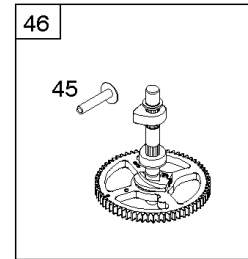

Not For Reproduction

Camshaft, Crankshaft, Counter Weight, Piston, Rings, Connecting Rod

REF NO	PART NO	QTY	DESCRIPTION
16	593417		CRANKSHAFT
24	591757		KEY, Flywheel
25	595053		PISTON ASSEMBLY -(Standard)
25	595054		PISTON ASSEMBLY -(.020" Oversize)
26	792643		SET, Ring -(.020 Oversize)
26	797011		SET, Ring -(Standard)
27	698469		LOCK, Piston Pin
28	797013		PIN, Piston
29	791633		ROD, Connecting -(Standard)
32	791118		SCREW -(Connecting Rod)
43	691968		SLINGER, Governor/Oil
45	690564		TAPPET, Valve
46	793880		CAMSHAFT
357	691483		KEY, Drive Pulley
377	691639		KEY, Timing
741	697128		GEAR, Timing
757	793242		LINK, Counterweight
758	593418		COUNTERWEIGHT
759	697392		PIN, Counterweight
1270	793243		PLUG, AVS Counterweight