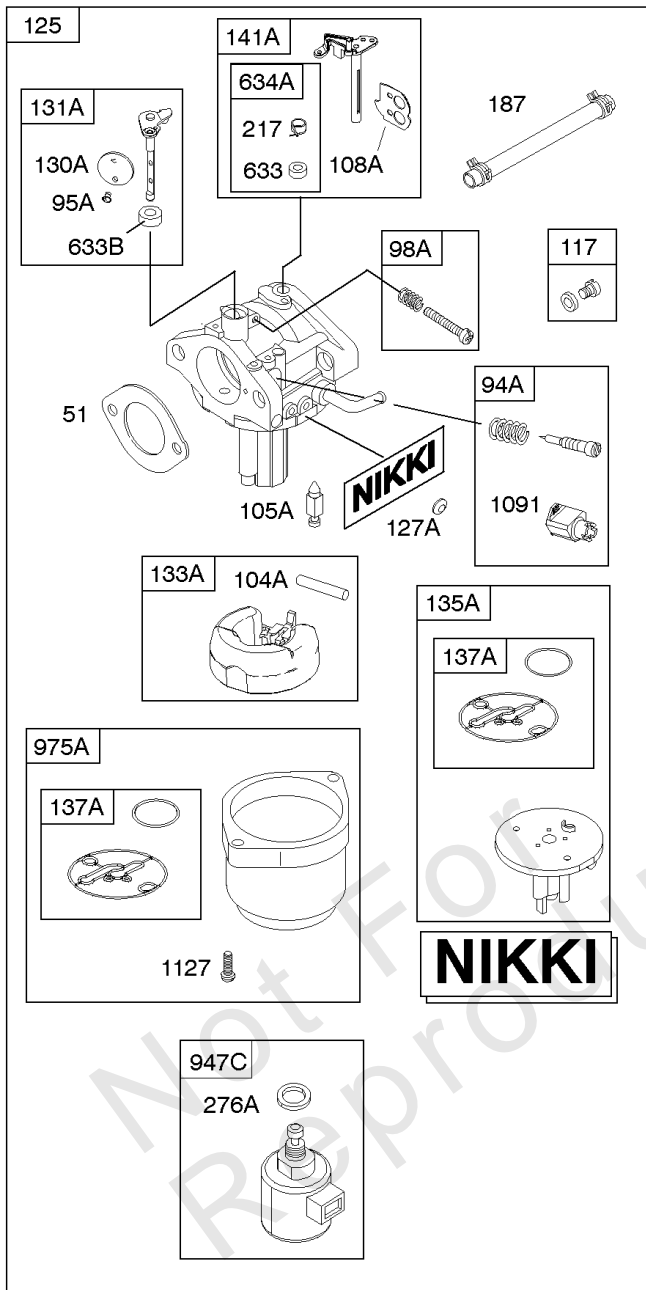

Alternator, Controls, Governor Spring, Ignition

REF NO	PART NO	QTY	DESCRIPTION
920	691656		SOLENOID, Starter
1059	698516		KIT, Screw/Washer
1119	691183		SCREW -(Alternator)
1448	690260		WASHER -(Magneto Armature)

Not For Reproduction

Camshaft, Crankshaft, Counter Weight, Piston, Rings, Connecting Rod

REF NO	PART NO	QTY	DESCRIPTION
16	593417		CRANKSHAFT
24	591757		KEY, Flywheel
25	595053		PISTON ASSEMBLY -(Standard)
25	595054		PISTON ASSEMBLY -(.020" Oversize)
26	792643		SET, Ring -(.020 Oversize)
26	797011		SET, Ring -(Standard)
27	698469		LOCK, Piston Pin
28	797013		PIN, Piston
29	791633		ROD, Connecting -(Standard)
32	791118		SCREW -(Connecting Rod)
43	691968		SLINGER, Governor/Oil
45	690564		TAPPET, Valve
46	793880		CAMSHAFT
357	691483		KEY, Drive Pulley
377	691639		KEY, Timing
741	697128		GEAR, Timing
757	793242		LINK, Counterweight
758	593418		COUNTERWEIGHT
759	697392		PIN, Counterweight
1270	793243		PLUG, AVS Counterweight