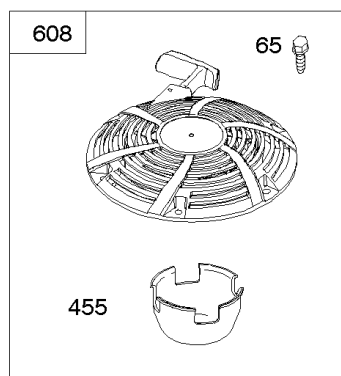

Electric & Rewind Starter, Flywheel

REF NO	PART NO	QTY	DESCRIPTION
23B	591761		FLYWHEEL
24	591757		KEY, Flywheel
37	697352		GUARD, Flywheel
37A	697626		GUARD, Flywheel
65	690940		SCREW -(Rewind Starter)
78	691693		SCREW -(Flywheel Guard)
78A	690364		SCREW -(Flywheel Guard)
309B	593936		MOTOR, Starter
310	690323		BOLT -(Starter Motor)
324	593933		SCREEN/CUP ASSEMBLY
363	19203		PULLER, Flywheel
415A	794129		COVER, Flywheel -(Cover/Retainer)
455	796615		CUP, Flywheel -(Non Washable)
462	691261		WASHER -(Starter Cable)
503	691532		STRAP, Starter
510	693699		DRIVE, Starter
513	692024		CLUTCH, Drive
563A	799359		SCREW -(Debris Screen Guard)
579	691029		NUT -(Starter Cable)
608	591606		STARTER, Rewind
697	791680		SCREW -(Starter Motor) (Drive Cap)
729A	691224		CLIP, Wire -(Starter Motor)
783	593935		GEAR, Pinion
797	693167		NUT -(Brush Retainer)
801	691283		CAP, Drive
802	691286		CAP, End
949A	799358		GUARD, Debris Screen
1005	796082		FAN, Flywheel
1044	698139		SCREW -(Flywheel)
1051	691265		RING, Retaining
1090	691293		RETAINER, Brush