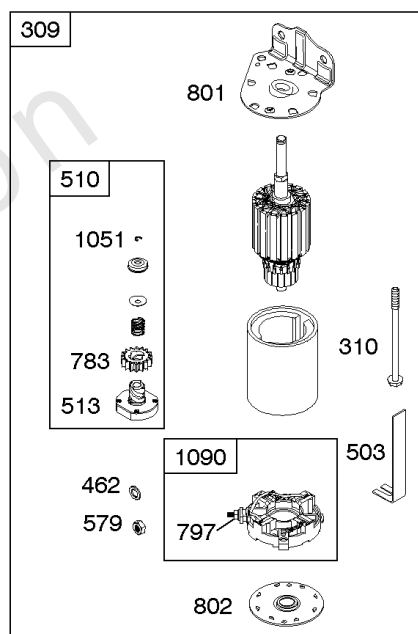

Electric & Rewind Starter, Flywheel

REF NO	PART NO	QTY	DESCRIPTION
23B	591761		FLYWHEEL
24	591757		KEY, Flywheel
37	697352		GUARD, Flywheel
37A	697626		GUARD, Flywheel
65	690940		SCREW -(Rewind Starter)
78	691693		SCREW -(Flywheel Guard)
78A	690364		SCREW -(Flywheel Guard)
309B	593936		MOTOR, Starter
310	690323		BOLT -(Starter Motor)
324	593933		SCREEN/CUP ASSEMBLY
363	19203		PULLER, Flywheel
415A	794129		COVER, Flywheel -(Cover/Retainer)
455	796615		CUP, Flywheel -(Non Washable)
462	691261		WASHER -(Starter Cable)
503	691532		STRAP, Starter
510	693699		DRIVE, Starter
513	692024		CLUTCH, Drive
563A	799359		SCREW -(Debris Screen Guard)
579	691029		NUT -(Starter Cable)
608	591606		STARTER, Rewind
697	791680		SCREW -(Starter Motor) (Drive Cap)
729A	691224		CLIP, Wire -(Starter Motor)
783	593935		GEAR, Pinion
797	693167		NUT -(Brush Retainer)
801	691283		CAP, Drive
802	691286		CAP, End
949A	799358		GUARD, Debris Screen
1005	796082		FAN, Flywheel
1044	698139		SCREW -(Flywheel)
1051	691265		RING, Retaining
1090	691293		RETAINER, Brush