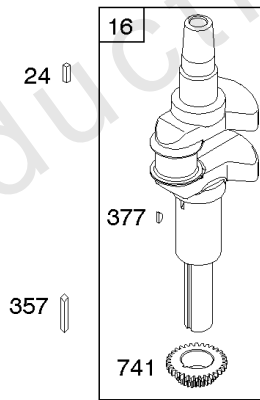

Not For Reproduction

Camshaft, Crankshaft, Counter Weight, Piston, Rings, Connecting Rod

REF NO	PART NO	QTY	DESCRIPTION
16	593417		CRANKSHAFT
24	591757		KEY, Flywheel
25	595053		PISTON ASSEMBLY -(Standard)
25	595054		PISTON ASSEMBLY -(.020" Oversize)
26	792643		SET, Ring -(.020 Oversize)
26	797011		SET, Ring -(Standard)
27	698469		LOCK, Piston Pin
28	797013		PIN, Piston
29	791633		ROD, Connecting -(Standard)
32	791118		SCREW -(Connecting Rod)
43	691968		SLINGER, Governor/Oil
45	690564		TAPPET, Valve
46	793880		CAMSHAFT
357	691483		KEY, Drive Pulley
377	691639		KEY, Timing
741	697128		GEAR, Timing
757	793242		LINK, Counterweight
758	593418		COUNTERWEIGHT
759	697392		PIN, Counterweight
1270	793243		PLUG, AVS Counterweight