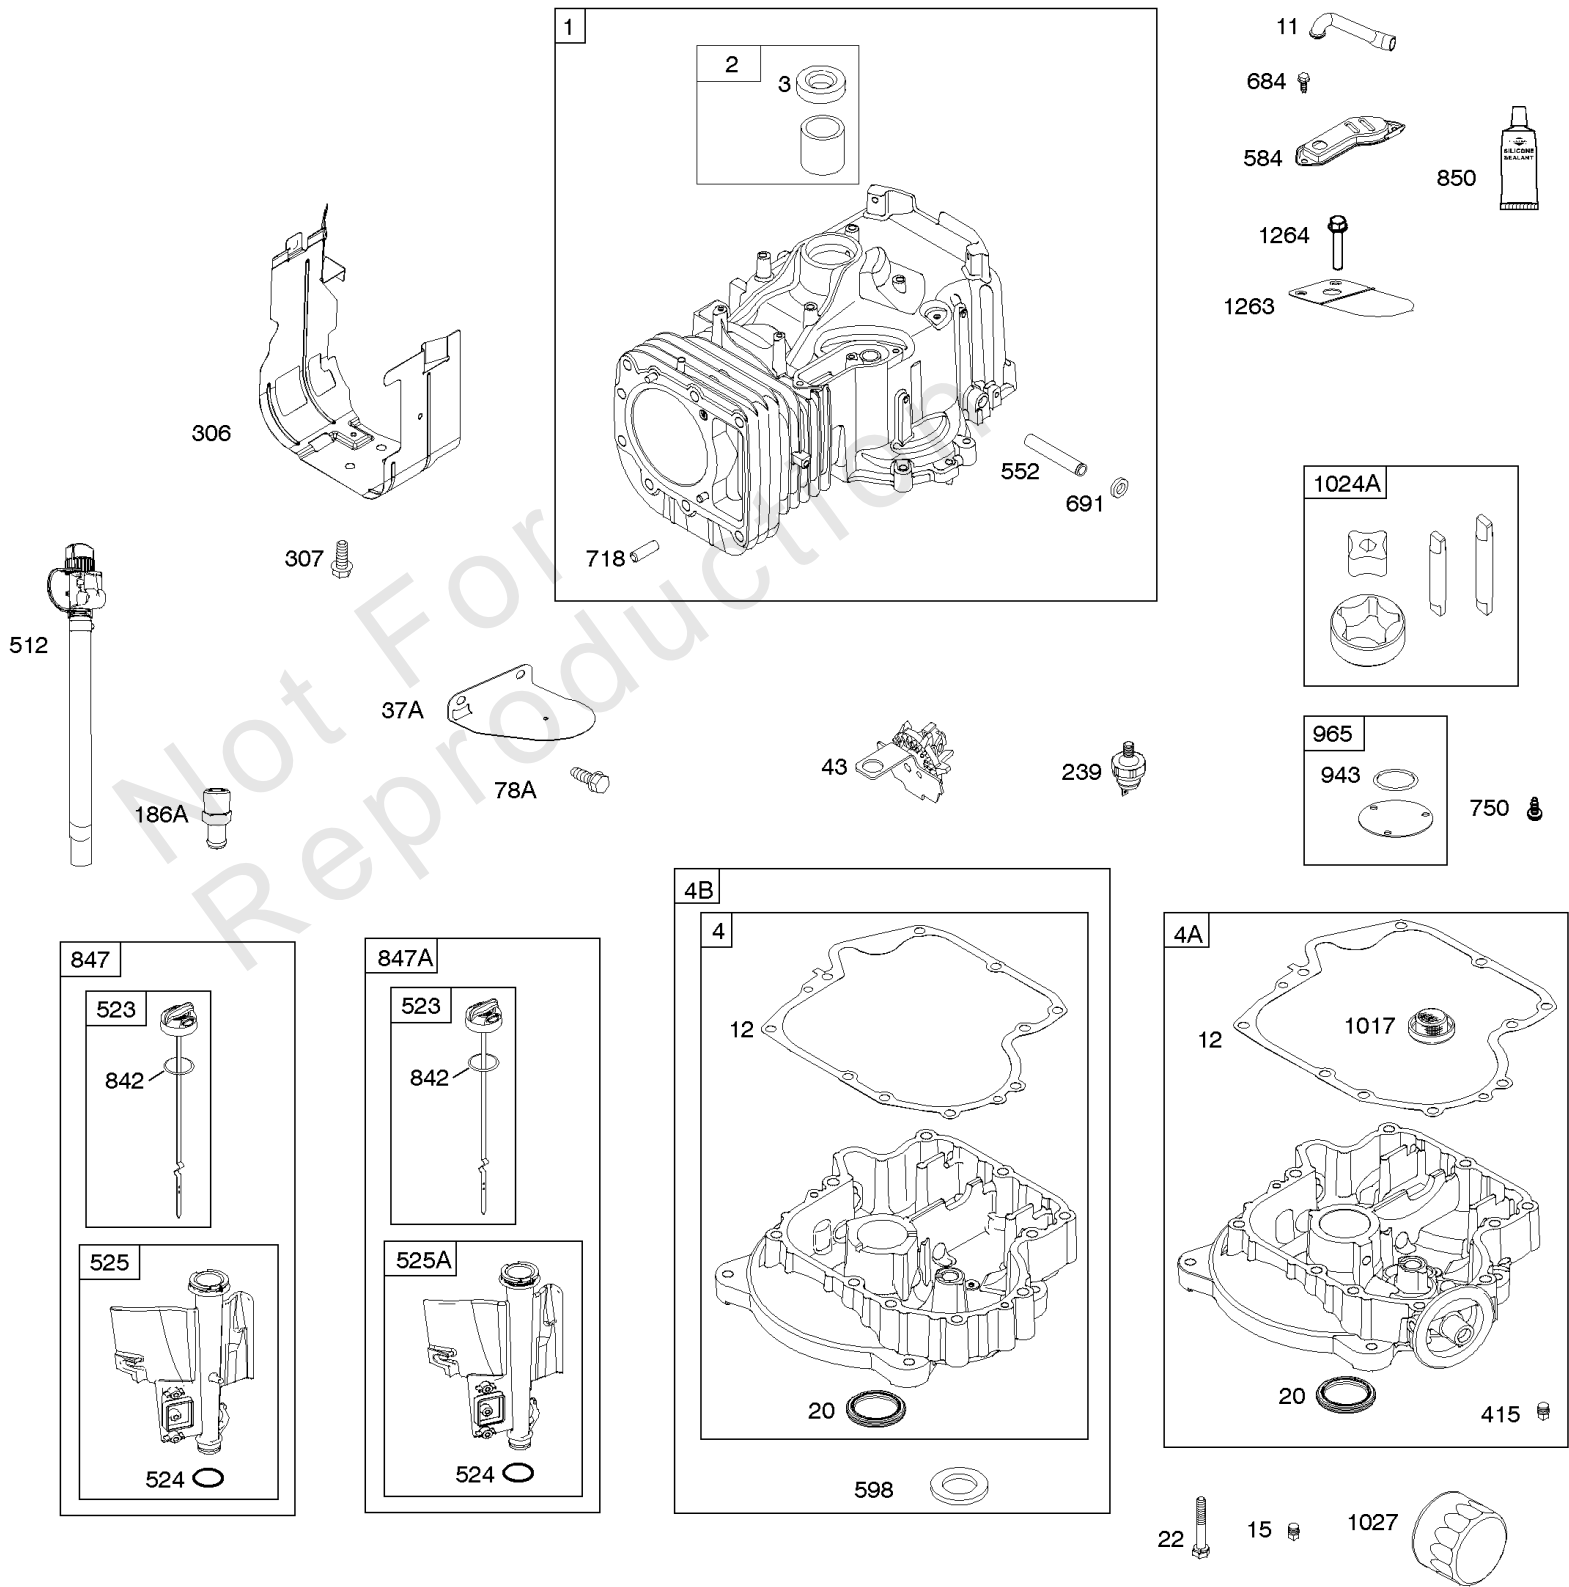

1319 WARNING LABEL

REQUIRED when replacing parts with warning labels affixed.

1319A WARNING LABEL

REQUIRED when replacing parts with warning labels affixed.

1036 EMISSIONS LABEL

Cylinder, Engine Sump, Lubrication, Oil Fill

REF NO	PART NO	QTY	DESCRIPTION
1	697377		CYLINDER ASSEMBLY
2	797673		KIT, Bushing/Seal -(Magneto Side)
3	391086S		SEAL, Oil -(Magneto Side)
4A	592849		SUMP, Engine
11	794683		TUBE, Breather
12	697110		GASKET, Crankcase -(.015" Thick)(Standard)
15	690946		PLUG, Oil Drain -(3/8" Standard)
20	795387		SEAL, Oil -(PTO Side)
22	692125		SCREW -(Crankcase Cover/Sump)
37A	697626		GUARD, Flywheel
43	691968		SLINGER, Governor/Oil
78A	690364		SCREW -(Flywheel Guard)
186A	796532		CONNECTOR, Hose
239	694115		SWITCH, Oil Pressure
306	592778		SHIELD, Cylinder
307	691693		SCREW -(Cylinder Shield)
415	794903		PLUG
512	594200		HOSE, Oil Drain
523	699908		DIPSTICK
524	691032		SEAL, O-Ring -(With Side Tube Connector)
525	697085		TUBE, Dipstick -(With Side Tube Connector)
525A	697184		TUBE, Dipstick -(Standard Dipstick Tube)
552	697144		BUSHING, Governor Crank
584	794682		COVER, Breather Passage -(Use with Liquid Sealant Reference 850)
598	799739		SHIM, End Play -(Crankshaft or Camshaft Bearing)
684	697157		SCREW -(Breather Passage Cover)
691	692407		SEAL, Governor Shaft
718	690959		PIN, Locating
750	790832		SCREW -(Oil Pump Cover)
842	691031		SEAL, O-Ring -(Dipstick Tube)
847	790443		DIPSTICK/TUBE ASSEMBLY -(With Side Tube Connector)
847A	790442		DIPSTICK/TUBE ASSEMBLY -(Standard Dipstick Tube)
850	100106		SEALANT, Liquid -(Rocker Cover Gasket and Breather Gasket)
943	690589		SEAL, O-Ring -(Oil Pump Cover)
965	499613		COVER, Oil Pump
1017	796981		SCREEN, Oil Pump
1024A	794644		SHAFT, Pump