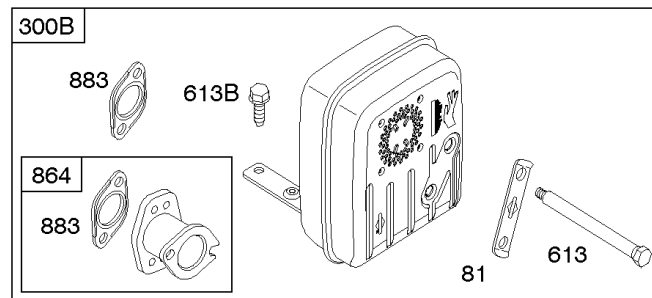

Air Cleaner, Blower Housing, Exhaust System

REF NO	PART NO	QTY	DESCRIPTION
81	691178		LOCK, Muffler Screw
300	796000		MUFFLER
300B	795997		MUFFLER
304G	591641		HOUSING, Blower -(Black-Compatible With Canister Style Filter)
305	697102		SCREW -(Blower Housing)
305B	795891		SCREW -(Blower Housing) (Blower Housing To Intake Elbow)
305C	799370		SCREW -(Blower Housing) (Used On Grommet Style Blower Housings)
346	794845		SCREW -(Spark Arrestor)
431B	797901		ELBOW, Intake -(EVAP)
445B	591583		FILTER, A/C Cartridge -(Canister)
613	691416		SCREW -(Muffler)
613A	691678		SCREW -(Muffler)
613B	690297		SCREW -(Muffler)
676	795036		DEFLECTOR, Muffler
676A	396903		DEFLECTOR, Muffler
676B	795038		DEFLECTOR, Muffler
677	690661		SCREW -(Muffler Deflector)
823	698941		SCREW -(Muffler Adapter)
832	790244		GUARD, Muffler
832A	595029		GUARD, Muffler
836	690367		SCREW -(Muffler Guard)
864	796002		ADAPTER, Muffler -(2 1/4" Long)
883	692236		GASKET, Exhaust
964	799159		CAP, Connector -(EVAP)
968B	591646		COVER, Air Cleaner -(Black-Compatible With Canister Style Filter)
994	794945		ARRESTOR, Spark
1040	698368		PLATE, Trim
1040A	697381		PLATE, Trim
1266	691917		SEAL, O-Ring -(Intake Elbow)