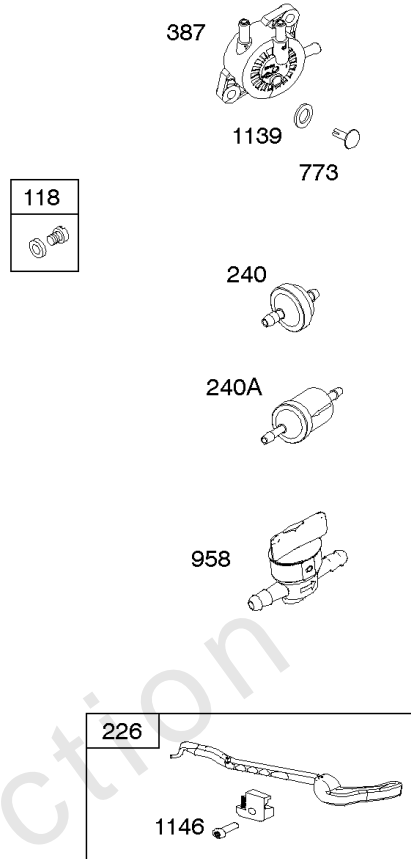

Alternator, Controls, Governor Spring, Ignition

REF NO	PART NO	QTY	DESCRIPTION
920	691656		SOLENOID, Starter
1059	698516		KIT, Screw/Washer
1119	691183		SCREW -(Alternator)
1448	690260		WASHER -(Magneto Armature)

Not For Reproduction

Camshaft, Crankshaft, Counter Weight, Piston, Rings, Connecting Rod

REF NO	PART NO	QTY	DESCRIPTION
16	593417		CRANKSHAFT
24	591757		KEY, Flywheel
25	595053		PISTON ASSEMBLY -(Standard)
25	595054		PISTON ASSEMBLY -(.020" Oversize)
26	792643		SET, Ring -(.020 Oversize)
26	797011		SET, Ring -(Standard)
27	698469		LOCK, Piston Pin
28	797013		PIN, Piston
29	791633		ROD, Connecting -(Standard)
32	791118		SCREW -(Connecting Rod)
43	691968		SLINGER, Governor/Oil
45	690564		TAPPET, Valve
46	793880		CAMSHAFT
357	691483		KEY, Drive Pulley
377	691639		KEY, Timing
741	697128		GEAR, Timing
757	793242		LINK, Counterweight
758	593418		COUNTERWEIGHT
759	697392		PIN, Counterweight
1270	793243		PLUG, AVS Counterweight