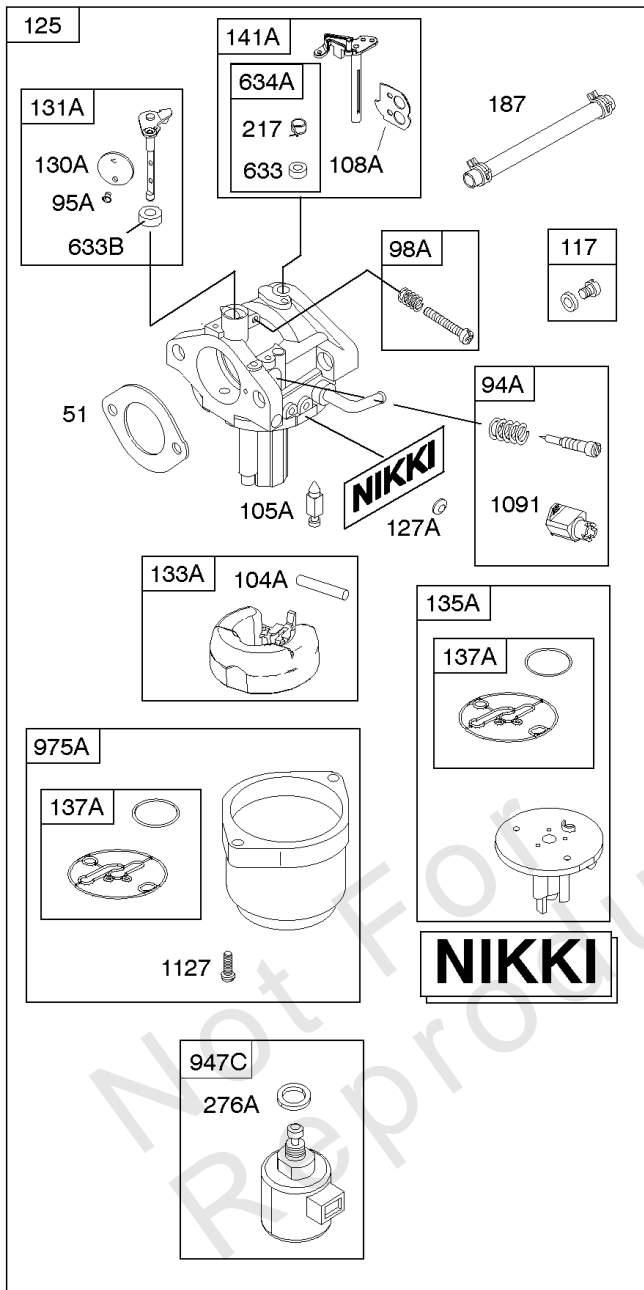

Alternator, Controls, Governor Spring, Ignition

REF NO	PART NO	QTY	DESCRIPTION
920	691656		SOLENOID, Starter
1059	698516		KIT, Screw/Washer
1119	691183		SCREW -(Alternator)
1448	690260		WASHER -(Magneto Armature)

Not For Reproduction

Camshaft, Crankshaft, Counter Weight, Piston, Rings, Connecting Rod

REF NO	PART NO	QTY	DESCRIPTION
16	593417		CRANKSHAFT
24	591757		KEY, Flywheel
25	595053		PISTON ASSEMBLY -(Standard)
25	595054		PISTON ASSEMBLY -(.020" Oversize)
26	792643		SET, Ring -(.020 Oversize)
26	797011		SET, Ring -(Standard)
27	698469		LOCK, Piston Pin
28	797013		PIN, Piston
29	791633		ROD, Connecting -(Standard)
32	791118		SCREW -(Connecting Rod)
43	691968		SLINGER, Governor/Oil
45	690564		TAPPET, Valve
46	793880		CAMSHAFT
357	691483		KEY, Drive Pulley
377	691639		KEY, Timing
741	697128		GEAR, Timing
757	793242		LINK, Counterweight
758	593418		COUNTERWEIGHT
759	697392		PIN, Counterweight
1270	793243		PLUG, AVS Counterweight