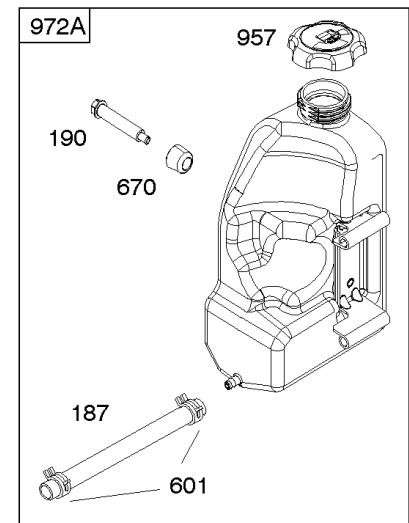

Alternator, Controls, Governor Spring, Ignition

REF NO	PART NO	QTY	DESCRIPTION
920	691656		SOLENOID, Starter
1059	698516		KIT, Screw/Washer
1119	691183		SCREW -(Alternator)
1448	690260		WASHER -(Magneto Armature)

Not For Reproduction

Camshaft, Crankshaft, Counter Weight, Piston, Rings, Connecting Rod

REF NO	PART NO	QTY	DESCRIPTION
16	593417		CRANKSHAFT
24	591757		KEY, Flywheel
25	595053		PISTON ASSEMBLY -(Standard)
25	595054		PISTON ASSEMBLY -(.020" Oversize)
26	792643		SET, Ring -(.020 Oversize)
26	797011		SET, Ring -(Standard)
27	698469		LOCK, Piston Pin
28	797013		PIN, Piston
29	791633		ROD, Connecting -(Standard)
32	791118		SCREW -(Connecting Rod)
43	691968		SLINGER, Governor/Oil
45	690564		TAPPET, Valve
46	793880		CAMSHAFT
357	691483		KEY, Drive Pulley
377	691639		KEY, Timing
741	697128		GEAR, Timing
757	793242		LINK, Counterweight
758	593418		COUNTERWEIGHT
759	697392		PIN, Counterweight
1270	793243		PLUG, AVS Counterweight