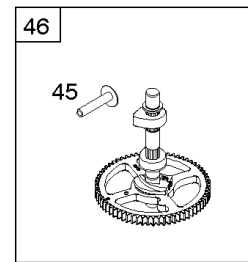

Not For Reproduction

Camshaft, Crankshaft, Counter Weight, Piston, Rings, Connecting Rod

REF NO	PART NO	QTY	DESCRIPTION
16	593417		CRANKSHAFT
24	591757		KEY, Flywheel
25	595053		PISTON ASSEMBLY -(Standard)
25	595054		PISTON ASSEMBLY -(.020" Oversize)
26	792643		SET, Ring -(.020 Oversize)
26	797011		SET, Ring -(Standard)
27	698469		LOCK, Piston Pin
28	797013		PIN, Piston
29	791633		ROD, Connecting -(Standard)
32	791118		SCREW -(Connecting Rod)
43	691968		SLINGER, Governor/Oil
45	690564		TAPPET, Valve
46	793880		CAMSHAFT
357	691483		KEY, Drive Pulley
377	691639		KEY, Timing
741	697128		GEAR, Timing
757	793242		LINK, Counterweight
758	593418		COUNTERWEIGHT
759	697392		PIN, Counterweight
1270	793243		PLUG, AVS Counterweight