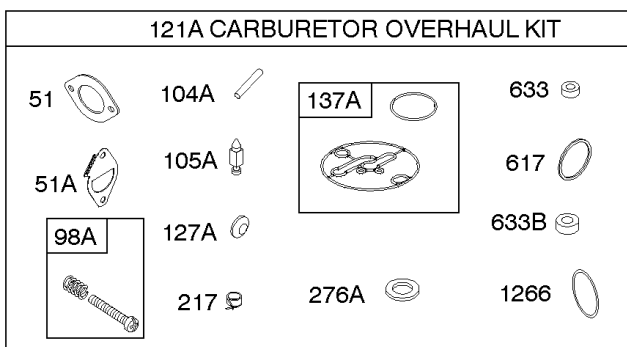

Alternator, Controls, Governor Spring, Ignition

REF NO	PART NO	QTY	DESCRIPTION
920	691656		SOLENOID, Starter
1059	698516		KIT, Screw/Washer
1119	691183		SCREW -(Alternator)
1448	690260		WASHER -(Magneto Armature)

Not For Reproduction

Camshaft, Crankshaft, Counter Weight, Piston, Rings, Connecting Rod

REF NO	PART NO	QTY	DESCRIPTION
16	593417		CRANKSHAFT
24	591757		KEY, Flywheel
25	595053		PISTON ASSEMBLY -(Standard)
25	595054		PISTON ASSEMBLY -(.020" Oversize)
26	792643		SET, Ring -(.020 Oversize)
26	797011		SET, Ring -(Standard)
27	698469		LOCK, Piston Pin
28	797013		PIN, Piston
29	791633		ROD, Connecting -(Standard)
32	791118		SCREW -(Connecting Rod)
43	691968		SLINGER, Governor/Oil
45	690564		TAPPET, Valve
46	793880		CAMSHAFT
357	691483		KEY, Drive Pulley
377	691639		KEY, Timing
741	697128		GEAR, Timing
757	793242		LINK, Counterweight
758	593418		COUNTERWEIGHT
759	697392		PIN, Counterweight
1270	793243		PLUG, AVS Counterweight