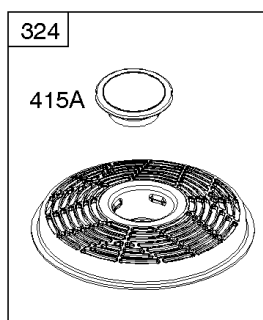

Electric & Rewind Starter, Flywheel

REF NO	PART NO	QTY	DESCRIPTION
23B	591760		FLYWHEEL
24	591757		KEY, Flywheel
37	697352		GUARD, Flywheel
37A	697626		GUARD, Flywheel
65	690940		SCREW -(Rewind Starter)
78	691693		SCREW -(Flywheel Guard)
78A	690364		SCREW -(Flywheel Guard)
309	593934		MOTOR, Starter
310	690323		BOLT -(Starter Motor)
324	593933		SCREEN/CUP ASSEMBLY
363	19203		PULLER, Flywheel
415A	794129		COVER, Flywheel -(Cover/Retainer)
455	796615		CUP, Flywheel -(Non Washable)
462	691261		WASHER -(Starter Cable)
503	691532		STRAP, Starter
510	693699		DRIVE, Starter
513	692024		CLUTCH, Drive
563A	799359		SCREW -(Debris Screen Guard)
579	691029		NUT -(Starter Cable)
608	591606		STARTER, Rewind
697	791680		SCREW -(Starter Motor) (Drive Cap)
729A	691224		CLIP, Wire -(Starter Motor)
783	593935		GEAR, Pinion
797	693167		NUT -(Brush Retainer)
801	691283		CAP, Drive
802	691286		CAP, End
949A	799358		GUARD, Debris Screen
1005	796082		FAN, Flywheel
1044	698139		SCREW -(Flywheel)
1051	691265		RING, Retaining
1090	691293		RETAINER, Brush