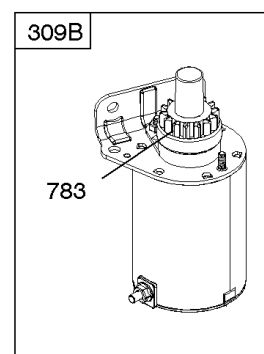

Electric & Rewind Starter, Flywheel

REF NO	PART NO	QTY	DESCRIPTION
23B	591760		FLYWHEEL
24	591757		KEY, Flywheel
37	697352		GUARD, Flywheel
37A	697626		GUARD, Flywheel
65	690940		SCREW -(Rewind Starter)
78	691693		SCREW -(Flywheel Guard)
78A	690364		SCREW -(Flywheel Guard)
309	593934		MOTOR, Starter
310	690323		BOLT -(Starter Motor)
324	593933		SCREEN/CUP ASSEMBLY
363	19203		PULLER, Flywheel
415A	794129		COVER, Flywheel -(Cover/Retainer)
455	796615		CUP, Flywheel -(Non Washable)
462	691261		WASHER -(Starter Cable)
503	691532		STRAP, Starter
510	693699		DRIVE, Starter
513	692024		CLUTCH, Drive
563A	799359		SCREW -(Debris Screen Guard)
579	691029		NUT -(Starter Cable)
608	591606		STARTER, Rewind
697	791680		SCREW -(Starter Motor) (Drive Cap)
729A	691224		CLIP, Wire -(Starter Motor)
783	593935		GEAR, Pinion
797	693167		NUT -(Brush Retainer)
801	691283		CAP, Drive
802	691286		CAP, End
949A	799358		GUARD, Debris Screen
1005	796082		FAN, Flywheel
1044	698139		SCREW -(Flywheel)
1051	691265		RING, Retaining
1090	691293		RETAINER, Brush