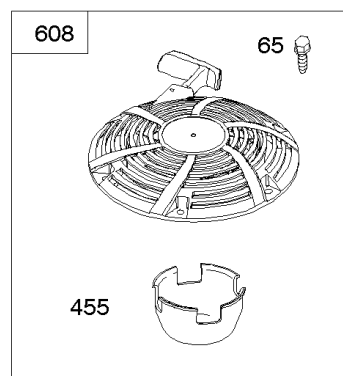

Electric & Rewind Starter, Flywheel

REF NO	PART NO	QTY	DESCRIPTION
23B	591760		FLYWHEEL
24	591757		KEY, Flywheel
37	697352		GUARD, Flywheel
37A	697626		GUARD, Flywheel
65	690940		SCREW -(Rewind Starter)
78	691693		SCREW -(Flywheel Guard)
78A	690364		SCREW -(Flywheel Guard)
309	593934		MOTOR, Starter
310	690323		BOLT -(Starter Motor)
324	593933		SCREEN/CUP ASSEMBLY
363	19203		PULLER, Flywheel
415A	794129		COVER, Flywheel -(Cover/Retainer)
455	796615		CUP, Flywheel -(Non Washable)
462	691261		WASHER -(Starter Cable)
503	691532		STRAP, Starter
510	693699		DRIVE, Starter
513	692024		CLUTCH, Drive
563A	799359		SCREW -(Debris Screen Guard)
579	691029		NUT -(Starter Cable)
608	591606		STARTER, Rewind
697	791680		SCREW -(Starter Motor) (Drive Cap)
729A	691224		CLIP, Wire -(Starter Motor)
783	593935		GEAR, Pinion
797	693167		NUT -(Brush Retainer)
801	691283		CAP, Drive
802	691286		CAP, End
949A	799358		GUARD, Debris Screen
1005	796082		FAN, Flywheel
1044	698139		SCREW -(Flywheel)
1051	691265		RING, Retaining
1090	691293		RETAINER, Brush