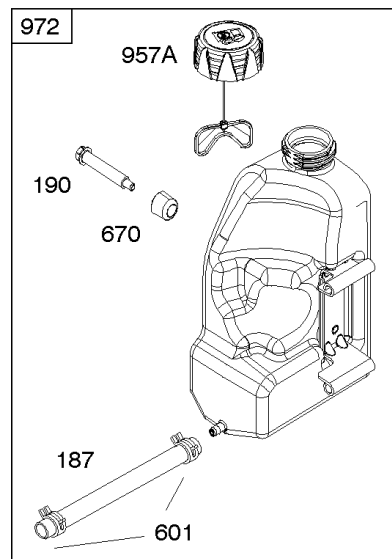

Alternator, Controls, Governor Spring, Ignition

REF NO	PART NO	QTY	DESCRIPTION
920	691656		SOLENOID, Starter
1059	698516		KIT, Screw/Washer
1119	691183		SCREW -(Alternator)
1448	690260		WASHER -(Magneto Armature)

Not For Reproduction

Camshaft, Crankshaft, Counter Weight, Piston, Rings, Connecting Rod

REF NO	PART NO	QTY	DESCRIPTION
16	593417		CRANKSHAFT
24	591757		KEY, Flywheel
25	595053		PISTON ASSEMBLY -(Standard)
25	595054		PISTON ASSEMBLY -(.020" Oversize)
26	792643		SET, Ring -(.020 Oversize)
26	797011		SET, Ring -(Standard)
27	698469		LOCK, Piston Pin
28	797013		PIN, Piston
29	791633		ROD, Connecting -(Standard)
32	791118		SCREW -(Connecting Rod)
43	691968		SLINGER, Governor/Oil
45	690564		TAPPET, Valve
46	793880		CAMSHAFT
357	691483		KEY, Drive Pulley
377	691639		KEY, Timing
741	697128		GEAR, Timing
757	793242		LINK, Counterweight
758	593418		COUNTERWEIGHT
759	697392		PIN, Counterweight
1270	793243		PLUG, AVS Counterweight