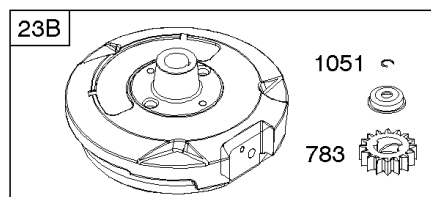

Electric & Rewind Starter, Flywheel

REF NO	PART NO	QTY	DESCRIPTION
23B	591760		FLYWHEEL
24	591757		KEY, Flywheel
37	697352		GUARD, Flywheel
37A	697626		GUARD, Flywheel
65	690940		SCREW -(Rewind Starter)
78	691693		SCREW -(Flywheel Guard)
78A	690364		SCREW -(Flywheel Guard)
309	593934		MOTOR, Starter
310	690323		BOLT -(Starter Motor)
324	593933		SCREEN/CUP ASSEMBLY
363	19203		PULLER, Flywheel
415A	794129		COVER, Flywheel -(Cover/Retainer)
455	796615		CUP, Flywheel -(Non Washable)
462	691261		WASHER -(Starter Cable)
503	691532		STRAP, Starter
510	693699		DRIVE, Starter
513	692024		CLUTCH, Drive
563A	799359		SCREW -(Debris Screen Guard)
579	691029		NUT -(Starter Cable)
608	591606		STARTER, Rewind
697	791680		SCREW -(Starter Motor) (Drive Cap)
729A	691224		CLIP, Wire -(Starter Motor)
783	593935		GEAR, Pinion
797	693167		NUT -(Brush Retainer)
801	691283		CAP, Drive
802	691286		CAP, End
949A	799358		GUARD, Debris Screen
1005	796082		FAN, Flywheel
1044	698139		SCREW -(Flywheel)
1051	691265		RING, Retaining
1090	691293		RETAINER, Brush