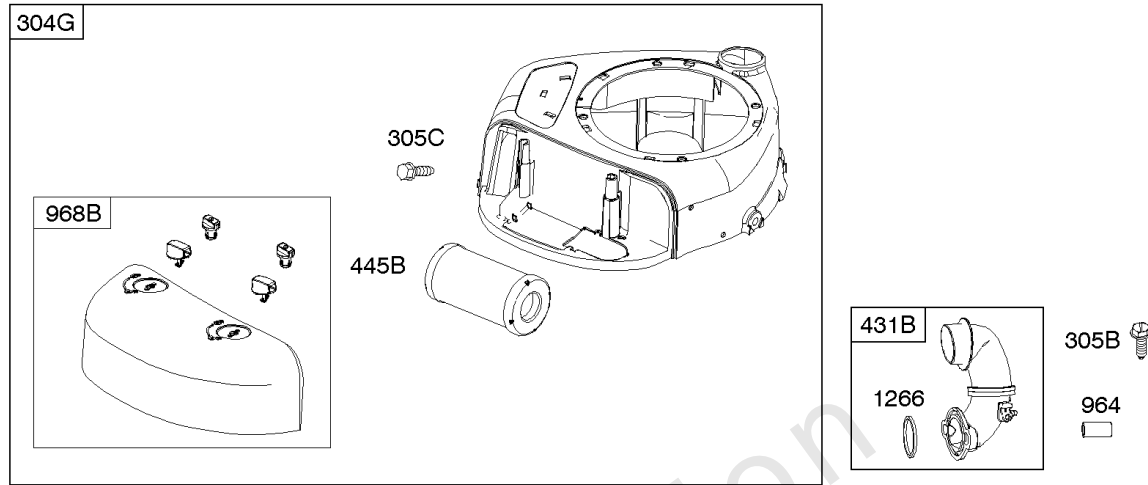

Air Cleaner, Blower Housing, Exhaust System

REF NO	PART NO	QTY	DESCRIPTION
81	691178		LOCK, Muffler Screw
300	796000		MUFFLER
300B	795997		MUFFLER
304G	591641		HOUSING, Blower -(Black-Compatible With Canister Style Filter)
305	697102		SCREW -(Blower Housing)
305B	795891		SCREW -(Blower Housing) (Blower Housing To Intake Elbow)
305C	799370		SCREW -(Blower Housing) (Used On Grommet Style Blower Housings)
346	794845		SCREW -(Spark Arrestor)
431B	797901		ELBOW, Intake -(EVAP)
445B	591583		FILTER, A/C Cartridge -(Canister)
613	691416		SCREW -(Muffler)
613A	691678		SCREW -(Muffler)
613B	690297		SCREW -(Muffler)
676	795036		DEFLECTOR, Muffler
676A	396903		DEFLECTOR, Muffler
676B	795038		DEFLECTOR, Muffler
677	690661		SCREW -(Muffler Deflector)
823	698941		SCREW -(Muffler Adapter)
832	790244		GUARD, Muffler
832A	595029		GUARD, Muffler
836	690367		SCREW -(Muffler Guard)
864	796002		ADAPTER, Muffler -(2 1/4" Long)
883	692236		GASKET, Exhaust
964	799159		CAP, Connector -(EVAP)
968B	591646		COVER, Air Cleaner -(Black-Compatible With Canister Style Filter)
994	794945		ARRESTOR, Spark
1040	698368		PLATE, Trim
1040A	697381		PLATE, Trim
1266	691917		SEAL, O-Ring -(Intake Elbow)