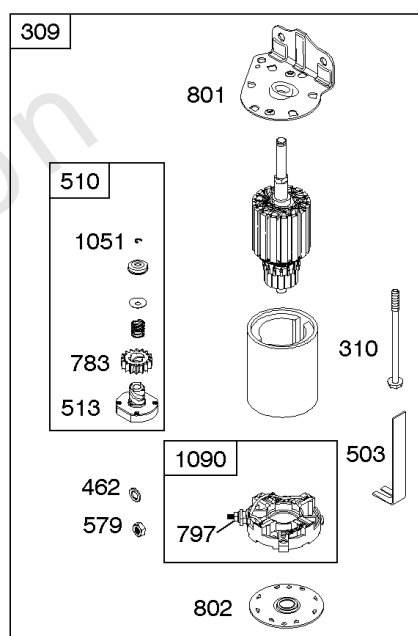

Electric & Rewind Starter, Flywheel

REF NO	PART NO	QTY	DESCRIPTION
23B	591760		FLYWHEEL
24	591757		KEY, Flywheel
37	697352		GUARD, Flywheel
37A	697626		GUARD, Flywheel
65	690940		SCREW -(Rewind Starter)
78	691693		SCREW -(Flywheel Guard)
78A	690364		SCREW -(Flywheel Guard)
309	593934		MOTOR, Starter
310	690323		BOLT -(Starter Motor)
324	593933		SCREEN/CUP ASSEMBLY
363	19203		PULLER, Flywheel
415A	794129		COVER, Flywheel -(Cover/Retainer)
455	796615		CUP, Flywheel -(Non Washable)
462	691261		WASHER -(Starter Cable)
503	691532		STRAP, Starter
510	693699		DRIVE, Starter
513	692024		CLUTCH, Drive
563A	799359		SCREW -(Debris Screen Guard)
579	691029		NUT -(Starter Cable)
608	591606		STARTER, Rewind
697	791680		SCREW -(Starter Motor) (Drive Cap)
729A	691224		CLIP, Wire -(Starter Motor)
783	593935		GEAR, Pinion
797	693167		NUT -(Brush Retainer)
801	691283		CAP, Drive
802	691286		CAP, End
949A	799358		GUARD, Debris Screen
1005	796082		FAN, Flywheel
1044	698139		SCREW -(Flywheel)
1051	691265		RING, Retaining
1090	691293		RETAINER, Brush