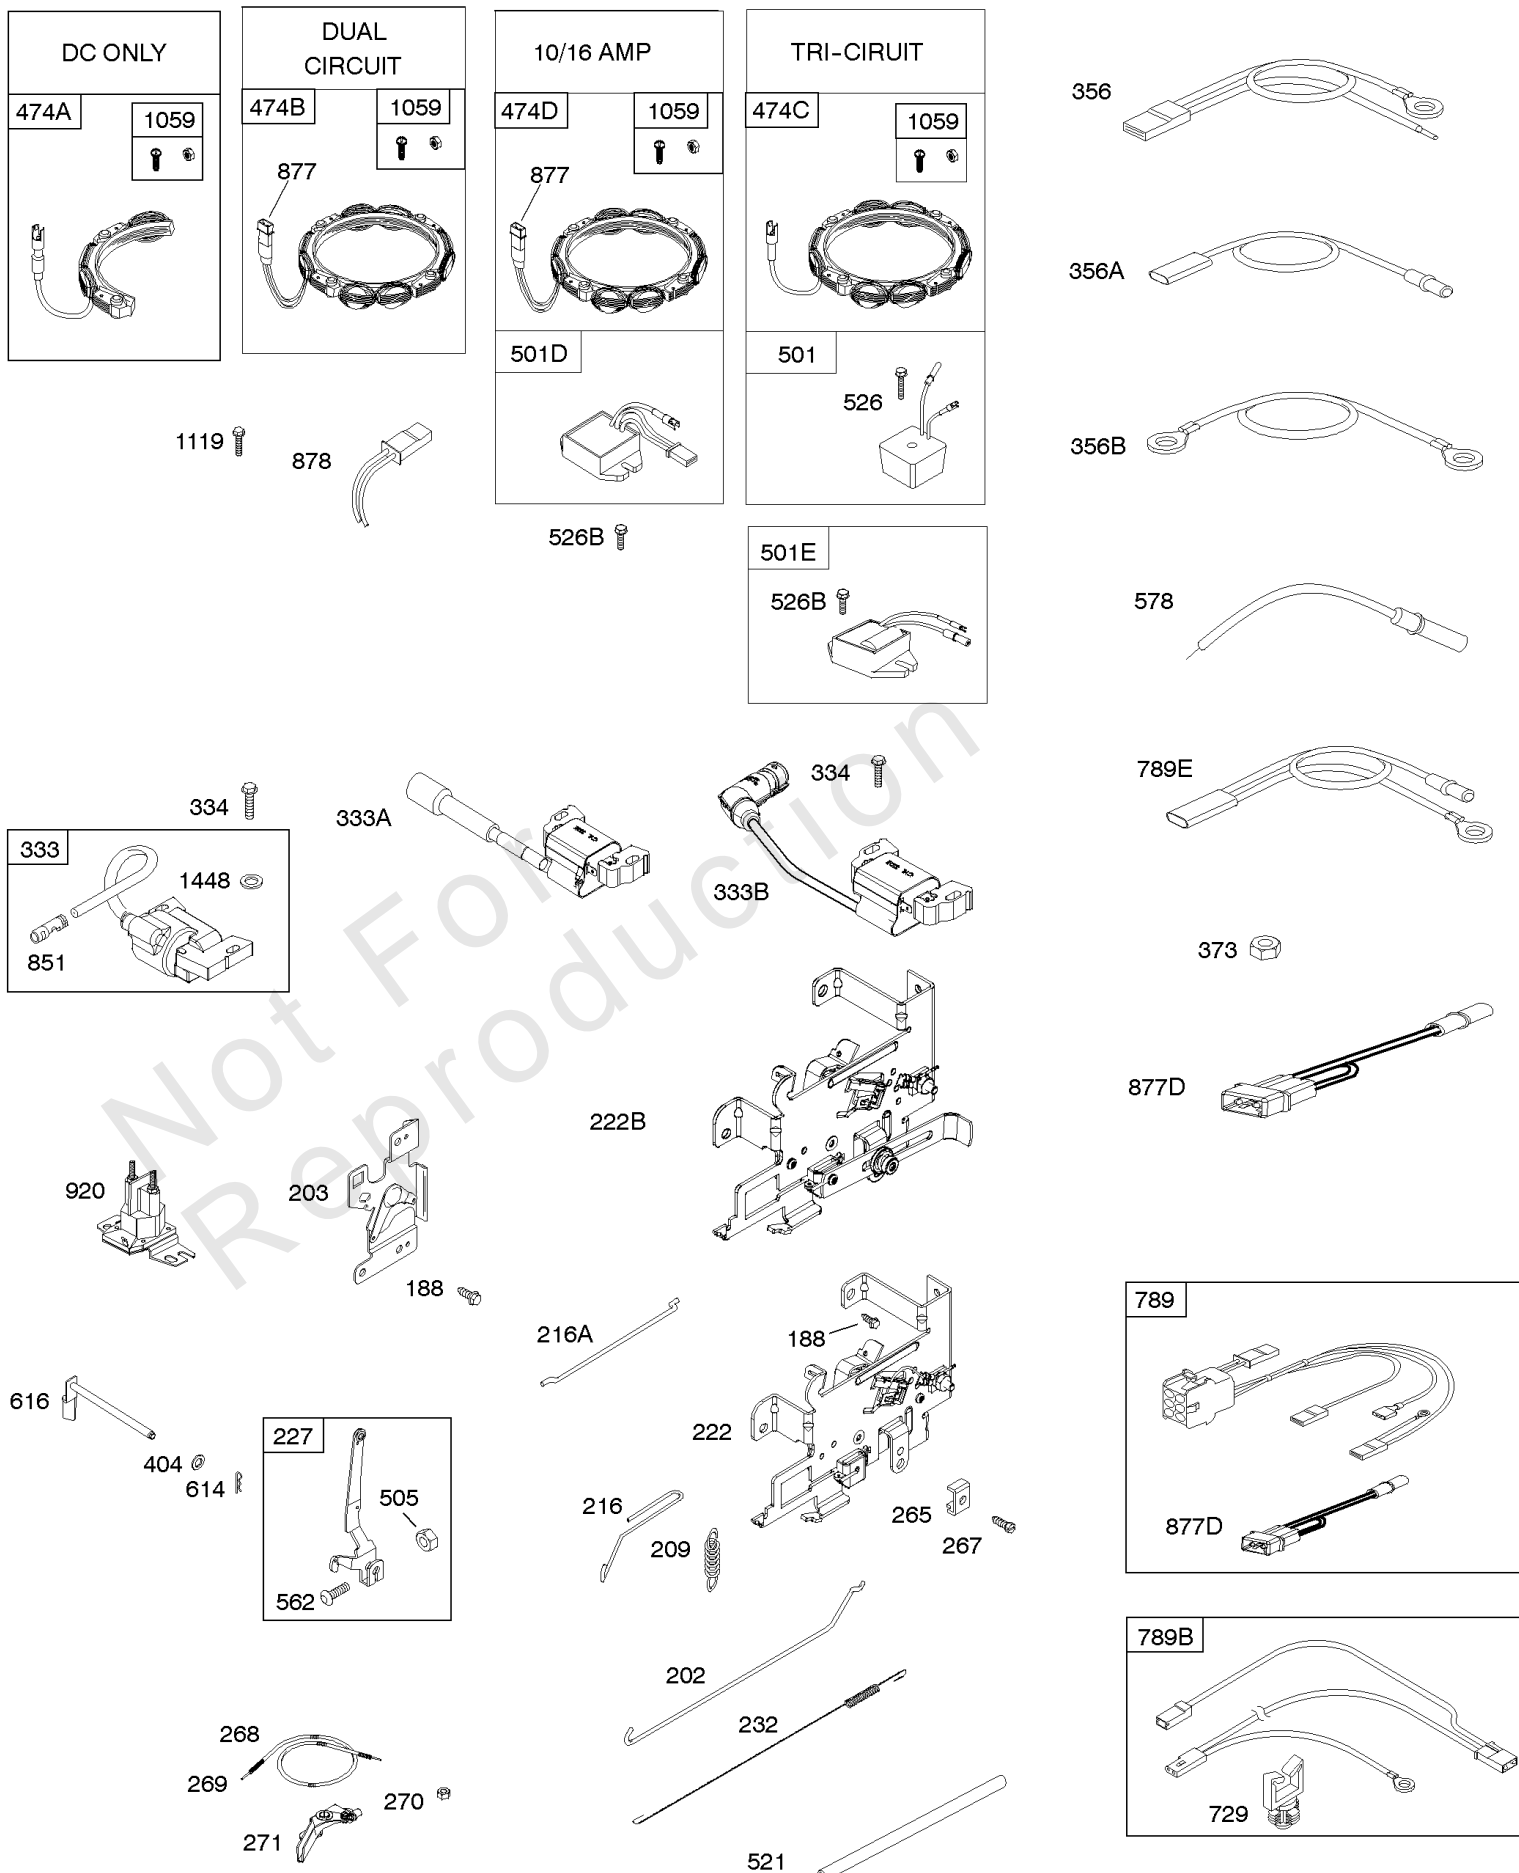

Alternator, Controls, Governor Spring, Ignition

REF NO	PART NO	QTY	DESCRIPTION
188	691693		SCREW -(Control Bracket)
202	691841		LINK, Mechanical Governor
203	691381		CRANK, Bell
209	796260		SPRING, Governor
216	691840		LINK, Choke
216A	691281		LINK, Choke
222	694042		BRACKET, Control
227	691374		LEVER, Governor Control
232	691842		SPRING, Governor Link
265	691024		CLAMP, Casing
267	794904		SCREW -(Casing Clamp)
268	691025		CASING, Control Wire -(Cut To Required Length)
269	691026		WIRE, Control -(Cut To Required Length)
270	691027		NUT -(Control Wire Casing)
271	691028		LEVER, Control
333A	594626		ARMATURE, Magneto -Used After Code Date 16080800
334	691061		SCREW -(Magneto Armature)
356	398808		WIRE, Stop -(Cut To Required Length)
356A	697397		WIRE, Stop
356B	697089		WIRE, Stop
373	691612		NUT -(Ground Terminal)
404	691691		WASHER -(Governor Crank)
474C	592829		ALTERNATOR
501	794360		REGULATOR
505	691251		NUT -(Governor Control Lever)
521	690581		SHIELD, Cable
526	697088		SCREW -(Regulator)
526B	697348		SCREW -(Regulator)
562	691119		BOLT -(Governor Control Lever)
578	692306		WIRE ASSEMBLY
614	691620		PIN, Cotter
616	692012		CRANK, Governor
729	691335		CLIP, Wire
789	698329		HARNESS, Wiring
789B	692037		HARNESS, Wiring
789E	594999		HARNESS, Wiring
851	692424		TERMINAL, Spark Plug
877	393456		WIRE/CONNECTOR, Alternator -(Dual Circuit)
877D	790544		WIRE/CONNECTOR, Alternator
878	398661		HARNESS, Wiring -(Dual Circuit)