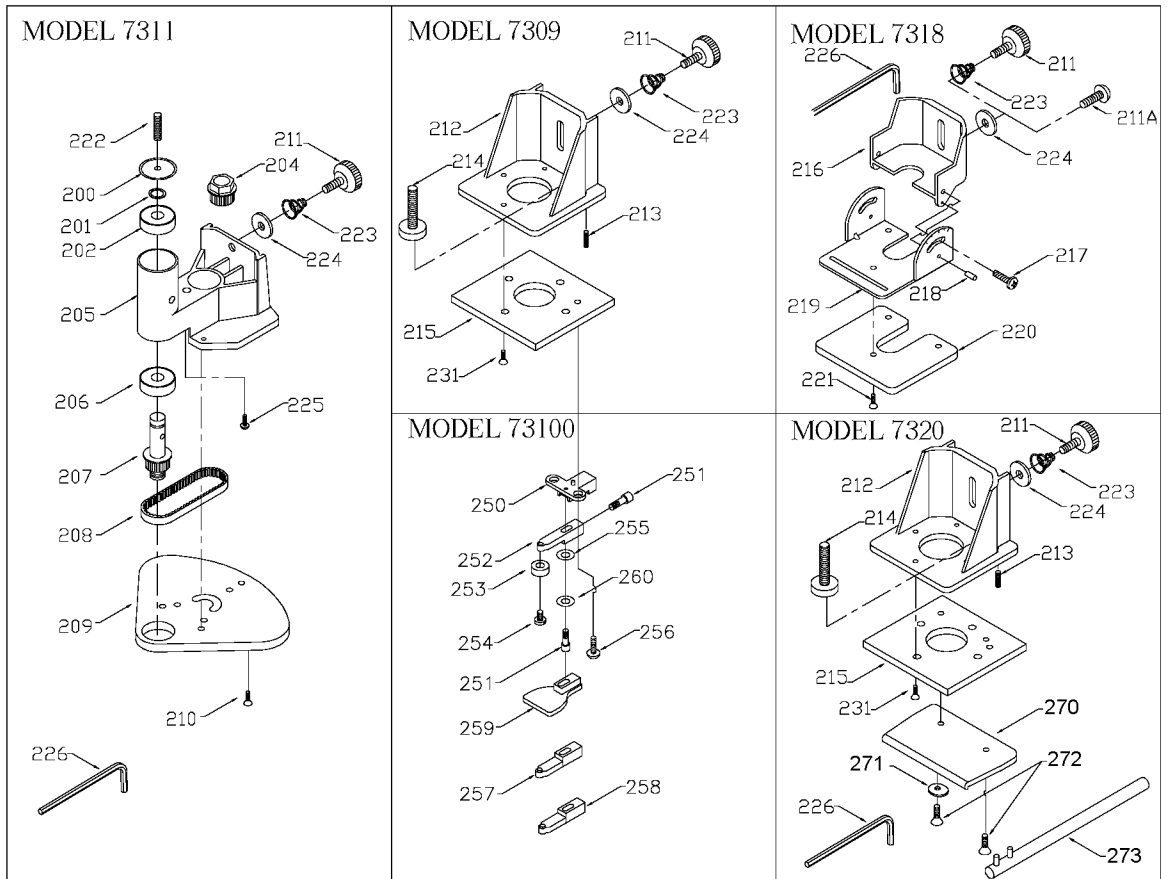

7301
7309
7311
7318
7320
73100

Parts List for 22-7310-56 Type 3

Item Number	Part Number	Description	Qty Required
1	000000-00	No Longer Available	1
1	000000-00	No Longer Available	1
1	901706	FAN	1
2	000000-00	No Longer Available	1
3	N031636	BRUSH ASSEMBLY	2
4	889498	SWITCH 230V	1
5	891461	CORD & PLUG	1
6	810716	RELIEVER	1
7	682063	CONNECTOR VS	1
8	444262-00	TERMINAL	1
11	330003-05	BEARING,BALL	3
11	874538SV	BALL BEARING	3
12	694432	BEARING MOUNT	3
52	887284	MOTOR HSG.	1
53	873678	FRONT HOUSING	1
53	874536	HELICOIL-1/4-20X3/8	1
107	861434	CORD CLAMP	1
108	882185	SCREW MACHINE STEEL	10
109	690740	BRUSH HOLDER BASE	2
110	868775	BRUSH SPRING	2
111	879298	SCREW	10
126	698394	INSULATING TUBE	1
127	695893	WASHER	10
128	849328	SPACER	10
131	694015	SCREW	10
133	803157	SCREW	4
134	000000-00	No Longer Available	1

Parts List for 22-7310-56 Type 3

Item Number	Part Number	Description	Qty Required
220	698714	SUB BASE	1
221	802768	SCREW	10
222	881034	SET-SCREW	10
223	876676	SPRING	10
223	876676	SPRING	10
224	859359	WASHER	10
224	859359	WASHER	10
225	694772	SCREW	10
226	698110	ALLEN WRENCH T2	1
226	698110	ALLEN WRENCH T2	1
226	802876	ALLEN WRENCH	1
230	691257	NUT COLLET	10
231	873982	SCREW	10
231	802289	SCREW	10
232	000000-00	No Longer Available	1
232	889516	6 MM COLLET	1
233	849826	RETAINER	1
234	872708	SCREW	10
235	891223	END CAP	1
250	874145	BASE	1
251	873649	SCREW.	10
252	699909	GUIDE	1
253	872848	ROLLER	1
254	872847	SCREW	10
255	802995	WASHER	10
256	894223	SCREW	10
256	689229	SCREW	10

Parts List for 22-7310-56 Type 3

Item Number	Part Number	Description	Qty Required
257	699911	BEVEL GUIDE	1
258	699907	STRAIGHT GUIDE	1
259	699913	GUIDE	1
260	802648	WASHER	10
261	843076	WRENCH HEX 9/64X23/8	1
270	912616	GUIDE PLATE	1
271	000000-00	No Longer Available	1
272	893071	SCREW	1
273	913050	WRENCH	1