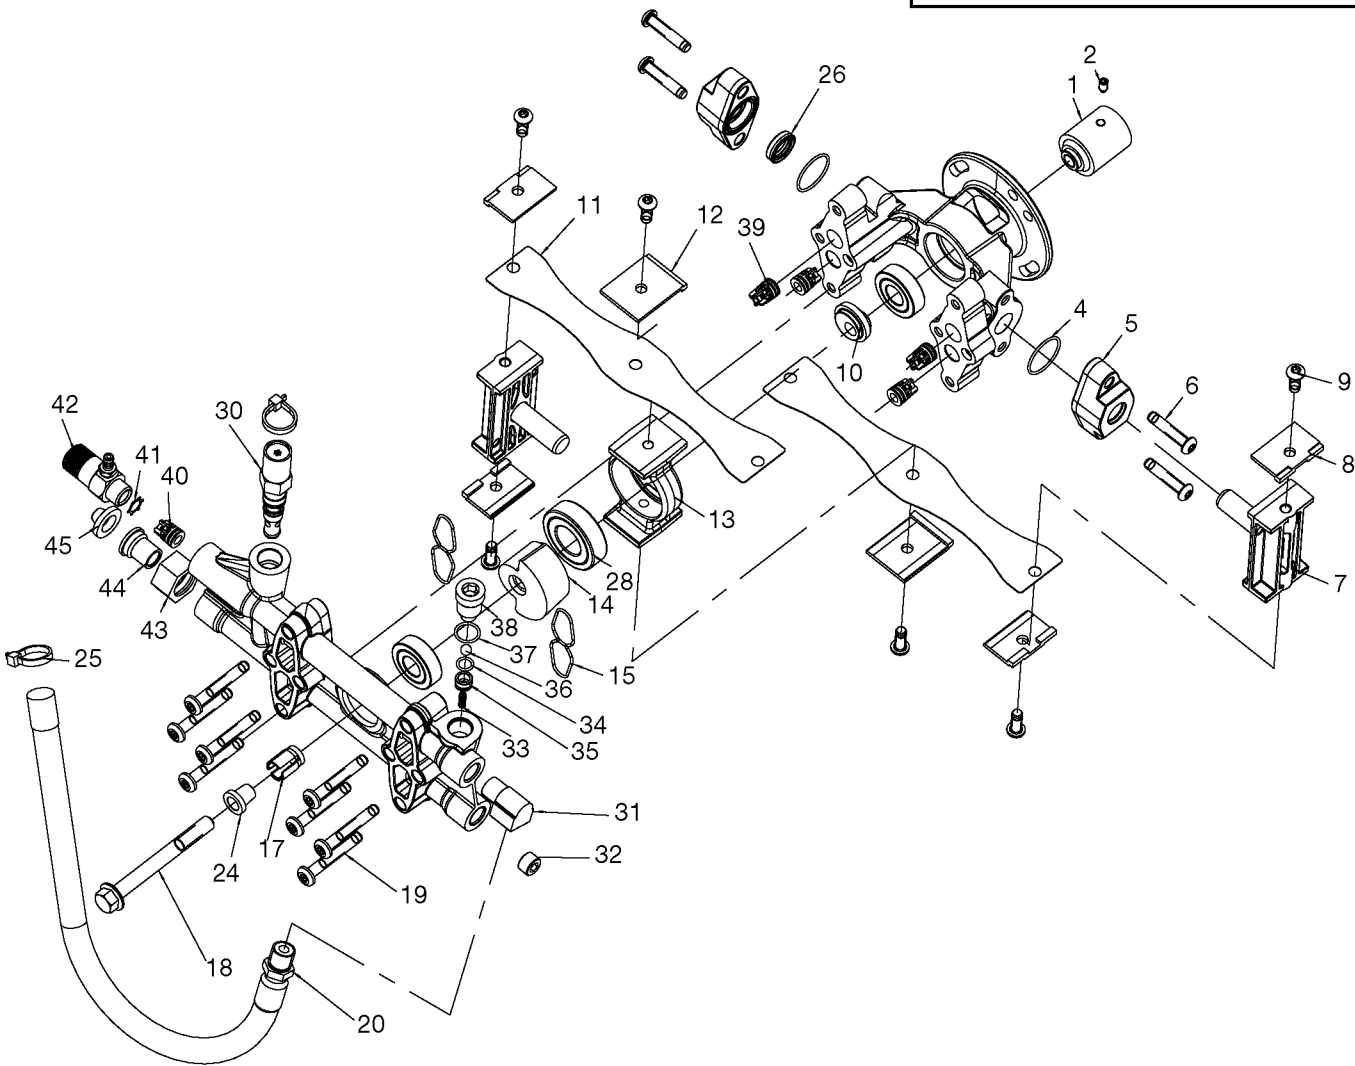

D28703- DeVILBISS PUMP

D28703- DEVILBISS PUMP REPAIR KIT

D23511 Valve Kit

contains Key#'s 39 (qty 4), 40 (qty 1), and 41 (qty 1)

D23514 Seal Kit

contains Key#s 4 (qty 2),
15 (qty 2), 26 (qty 2), and 37 (qty1)

D23486 Pistonl Kit

contains Key #s 7 (qty 2)

Parts List for 2221SCVH Type 1

Item Number	Part Number	Description	Qty Required
1	D25054	SHAFT ENGINE COUPLE	1
2	D25006	SCREW SET 5/16-24 .4	1
4	000000-00	No Longer Available	1
5	000000-00	No Longer Available	1
6	D25565	SCREW 5/16-18 1.5 TH	1
7	D23487	ASSY RADIAL PISTON &	1
8	A00755	CLAMP BLOCK END	1
9	5140125-96	SCREW	1
11	A15269	STRAP	2
12	A00756	CLAMP BLOCK MID STRA	1
13	000000-00	No Longer Available	1
15	000000-00	No Longer Available	1
17	000000-00	No Longer Available	1
18	D22684	BOLT .438-14X4.00 HH	1
19	000000-00	No Longer Available	1
20	5140117-84	KIT HOSE PULSE 12 IN	1
24	000000-00	No Longer Available	1
25	000000-00	No Longer Available	1
26	000000-00	No Longer Available	1
28	000000-00	No Longer Available	1
30	A03928SV	UNLOADER KIT	1
31	F217	ELBOW 3/8	1
32	16364	PLUG 3/8 NPT	1
33	D20993	SPRING EASY START	1
34	D21259	O-RING #12 90 DURO	1
35	D21256	SEAT EASY START STAI	1
36	D20994	BALL 5/16 STAINLESS	1

Parts List for 2221SCVH Type 1

Item Number	Part Number	Description	Qty Required
519	D22692	NUT 5/16-18 FLANGEHE	4
520	16471	KNOB .313-18 NUT	2
521	D23196	BOLT .313-18X2.00 UN	2
522	A14773	HIGH PRESSURE HOSE	1
523	15227	LANCE MULTI-REG AR #	1
524	N043211	GUN	1
525	H140	HOSE ASSY CHEMICAL	1
526	000000-00	No Longer Available	1
527	NCT001	TOOL NOZZLE CLEANING	1
528	16797	WRENCH ALLEN 2MM	1
529	91895680	SCREW .250-20X.750 H	1
856	17727	ADAPTER 22MM MALE X	1