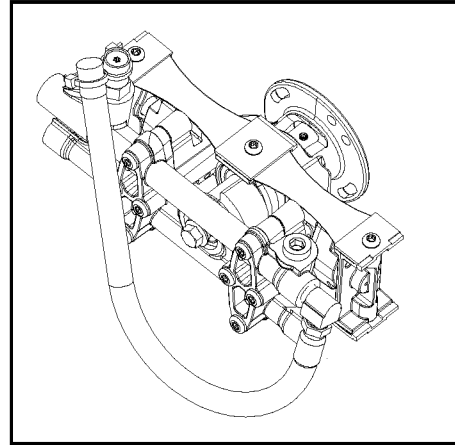

D28703- DeVILBISS PUMP

D28703- DEVILBISS PUMP REPAIR KIT

D23511 Valve Kit

contains Key#'s 39 (qty 4), 40 (qty 1), and 41 (qty 1)

D23514 Seal Kit

contains Key#s 4 (qty 2),
15 (qty 2), 26 (qty 2), and 37 (qty1)

D23486 Pistonl Kit

contains Key #s 7 (qty 2)

Parts List for 2221SCVH Type 1

Item Number	Part Number	Description	Qty Required
1	D25054	SHAFT ENGINE COUPLE	1
2	D25006	SCREW SET 5/16-24 .4	1
4	000000-00	No Longer Available	1
5	000000-00	No Longer Available	1
6	D25565	SCREW 5/16-18 1.5 TH	1
7	D23487	ASSY RADIAL PISTON &	1
8	A00755	CLAMP BLOCK END	1
9	5140125-96	SCREW	1
11	A15269	STRAP	2
12	A00756	CLAMP BLOCK MID STRA	1
13	000000-00	No Longer Available	1
15	000000-00	No Longer Available	1
17	000000-00	No Longer Available	1
18	D22684	BOLT .438-14X4.00 HH	1
19	000000-00	No Longer Available	1
20	5140117-84	KIT HOSE PULSE 12 IN	1
24	000000-00	No Longer Available	1
25	000000-00	No Longer Available	1
26	000000-00	No Longer Available	1
28	000000-00	No Longer Available	1
30	A03928SV	UNLOADER KIT	1
31	F217	ELBOW 3/8	1
32	16364	PLUG 3/8 NPT	1
33	D20993	SPRING EASY START	1
34	D21259	O-RING #12 90 DURO	1
35	D21256	SEAT EASY START STAI	1
36	D20994	BALL 5/16 STAINLESS	1