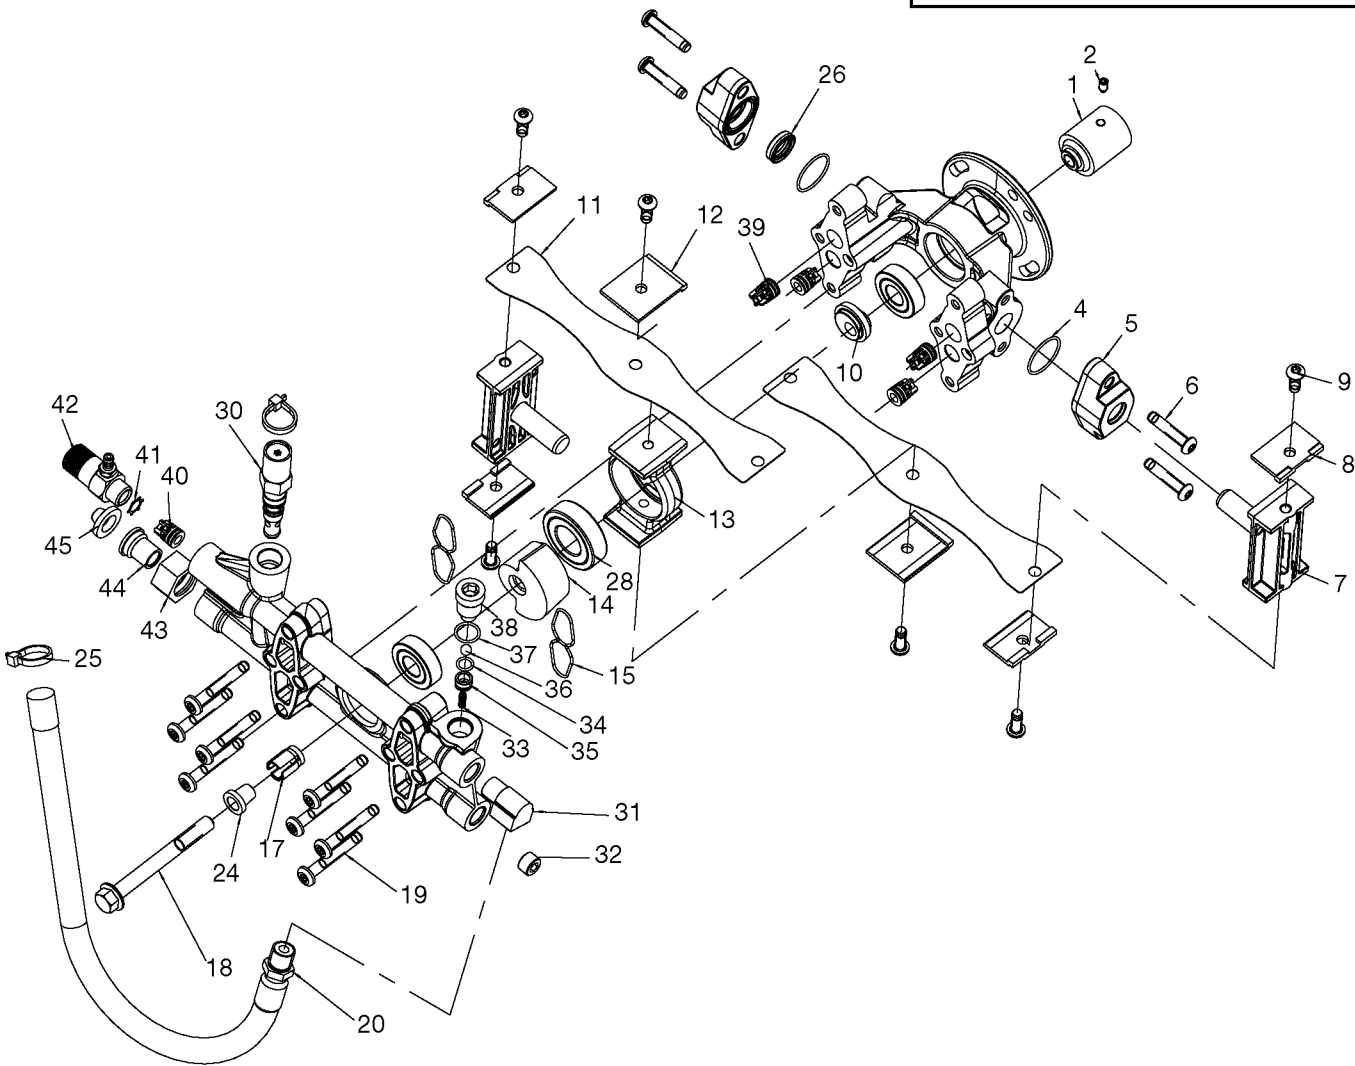

D28703- DeVILBISS PUMP

D28703- DEVILBISS PUMP REPAIR KIT

D23511 Valve Kit

contains Key#'s 39 (qty 4), 40 (qty 1), and 41 (qty 1)

D23514 Seal Kit

contains Key#s 4 (qty 2),
15 (qty 2), 26 (qty 2), and 37 (qty1)

D23486 Pistonl Kit

contains Key #s 7 (qty 2)

Parts List for 2221SCVH Type 2

Item Number	Part Number	Description	Qty Required
1	D25054	SHAFT ENGINE COUPLE	1
2	D25006	SCREW SET 5/16-24 .4	1
4	000000-00	No Longer Available	1
5	000000-00	No Longer Available	1
6	D25565	SCREW 5/16-18 1.5 TH	1
7	D23487	ASSY RADIAL PISTON &	1
8	A00755	CLAMP BLOCK END	1
9	5140125-96	SCREW	1
11	A15269	STRAP	1
12	A00756	CLAMP BLOCK MID STRA	1
13	000000-00	No Longer Available	1
15	000000-00	No Longer Available	1
17	000000-00	No Longer Available	1
18	D22684	BOLT .438-14X4.00 HH	1
19	000000-00	No Longer Available	1
20	5140117-84	KIT HOSE PULSE 12 IN	1
24	000000-00	No Longer Available	1
25	000000-00	No Longer Available	1
26	000000-00	No Longer Available	1
28	000000-00	No Longer Available	1
30	A03928SV	UNLOADER KIT	1
32	16364	PLUG 3/8 NPT	1
33	D20993	SPRING EASY START	1
34	D21259	O-RING #12 90 DURO	1
35	D21256	SEAT EASY START STAI	1
36	D20994	BALL 5/16 STAINLESS	1
37	000000-00	No Longer Available	1

Parts List for 2221SCVH Type 2

Item Number	Part Number	Description	Qty Required
520	16471	KNOB .313-18 NUT	2
521	D23196	BOLT .313-18X2.00 UN	2
522	91895680	SCREW .250-20X.750 H	1
523	A14773	HIGH PRESSURE HOSE	1
524	15227	LANCE MULTI-REG AR #	1
525	N043211	GUN	1
526	H140	HOSE ASSY CHEMICAL	1
527	000000-00	No Longer Available	1
528	NCT001	TOOL NOZZLE CLEANING	1
529	16797	WRENCH ALLEN 2MM	1
856	000000-00	No Longer Available	1
856	000000-00	No Longer Available	1
856	000000-00	No Longer Available	1
856	17727	ADAPTER 22MM MALE X	1