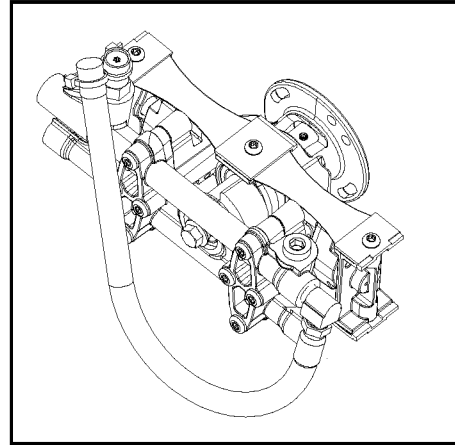

D28703- DeVILBISS PUMP

D28703- DEVILBISS PUMP REPAIR KIT

D23511 Valve Kit

contains Key#'s 39 (qty 4), 40 (qty 1), and 41 (qty 1)

D23514 Seal Kit

contains Key#s 4 (qty 2),
15 (qty 2), 26 (qty 2), and 37 (qty1)

D23486 Pistonl Kit

contains Key #s 7 (qty 2)

Parts List for 2221SCVH Type 2

Item Number	Part Number	Description	Qty Required
1	D25054	SHAFT ENGINE COUPLE	1
2	D25006	SCREW SET 5/16-24 .4	1
4	000000-00	No Longer Available	1
5	000000-00	No Longer Available	1
6	D25565	SCREW 5/16-18 1.5 TH	1
7	D23487	ASSY RADIAL PISTON &	1
8	A00755	CLAMP BLOCK END	1
9	5140125-96	SCREW	1
11	A15269	STRAP	1
12	A00756	CLAMP BLOCK MID STRA	1
13	000000-00	No Longer Available	1
15	000000-00	No Longer Available	1
17	000000-00	No Longer Available	1
18	D22684	BOLT .438-14X4.00 HH	1
19	000000-00	No Longer Available	1
20	5140117-84	KIT HOSE PULSE 12 IN	1
24	000000-00	No Longer Available	1
25	000000-00	No Longer Available	1
26	000000-00	No Longer Available	1
28	000000-00	No Longer Available	1
30	A03928SV	UNLOADER KIT	1
32	16364	PLUG 3/8 NPT	1
33	D20993	SPRING EASY START	1
34	D21259	O-RING #12 90 DURO	1
35	D21256	SEAT EASY START STAI	1
36	D20994	BALL 5/16 STAINLESS	1
37	000000-00	No Longer Available	1

Parts List for 2221SCVH Type 2

Item Number	Part Number	Description	Qty Required
520	16471	KNOB .313-18 NUT	2
521	D23196	BOLT .313-18X2.00 UN	2
522	91895680	SCREW .250-20X.750 H	1
523	A14773	HIGH PRESSURE HOSE	1
524	15227	LANCE MULTI-REG AR #	1
525	N043211	GUN	1
526	H140	HOSE ASSY CHEMICAL	1
527	000000-00	No Longer Available	1
528	NCT001	TOOL NOZZLE CLEANING	1
529	16797	WRENCH ALLEN 2MM	1
856	000000-00	No Longer Available	1
856	000000-00	No Longer Available	1
856	000000-00	No Longer Available	1
856	17727	ADAPTER 22MM MALE X	1