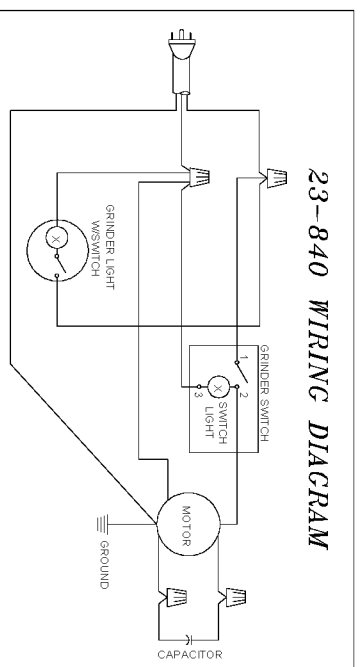

## Parts List for 23-840 Type 2

Item Number	Part Number	Description	Qty Required
1	1320003	SCREW	4
2	1320400	COVER	1
3	1320074	LH NUT	1
4	000000-00	No Longer Available	1
5	23-883	8IN GRIND WHEEL/36G	1
5	1346830	BUSHING(5/8 TO 1/2)	1
6	000000-00	No Longer Available	1
7	1320005	SCREW	3
9	000000-00	No Longer Available	1
10	A18388	ROTATION LABEL	1
11	000000-00	No Longer Available	1
12	000000-00	No Longer Available	1
13	A18388	ROTATION LABEL	1
14	000000-00	No Longer Available	1
15	23-884	8IN GRIND WHEEL/60G	1
15	1346830	BUSHING(5/8 TO 1/2)	1
16	000000-00	No Longer Available	1
17	1320075	HEX NUT 1/2-12	1
18	1320400	COVER	1
19	1320003	SCREW	4
20	901021207528	MACHINE SCREW	3
22	1320221	SPARK BREAKER	1
23	1320090	WASHER	1
24	1340609	BOLT	1
25	489026-00	HEX NUT	1
26	1320426	FRAME	1
27	901110200821	CARRIAGE BOLT	1

## Parts List for 23-840 Type 2

Item Number	Part Number	Description	Qty Required
63	1320211	PLATE	1
64	000000-00	No Longer Available	1
65	000000-00	No Longer Available	1
66	A15979	WARNING LABEL	1
67	1320151	SWITCH	1
68	000000-00	No Longer Available	1
69	1320003	SCREW	2
70	488983-00	LOCK WASHER	1
71	1320005	SCREW	1
72	1320160	CLAMP	1
73	1320005	SCREW	1
74	000000-00	No Longer Available	1
76	901023031066	SCREW	4
77	1320087	WASHER	4
78	1320217	PAD	4
79	1320216	COVER	1