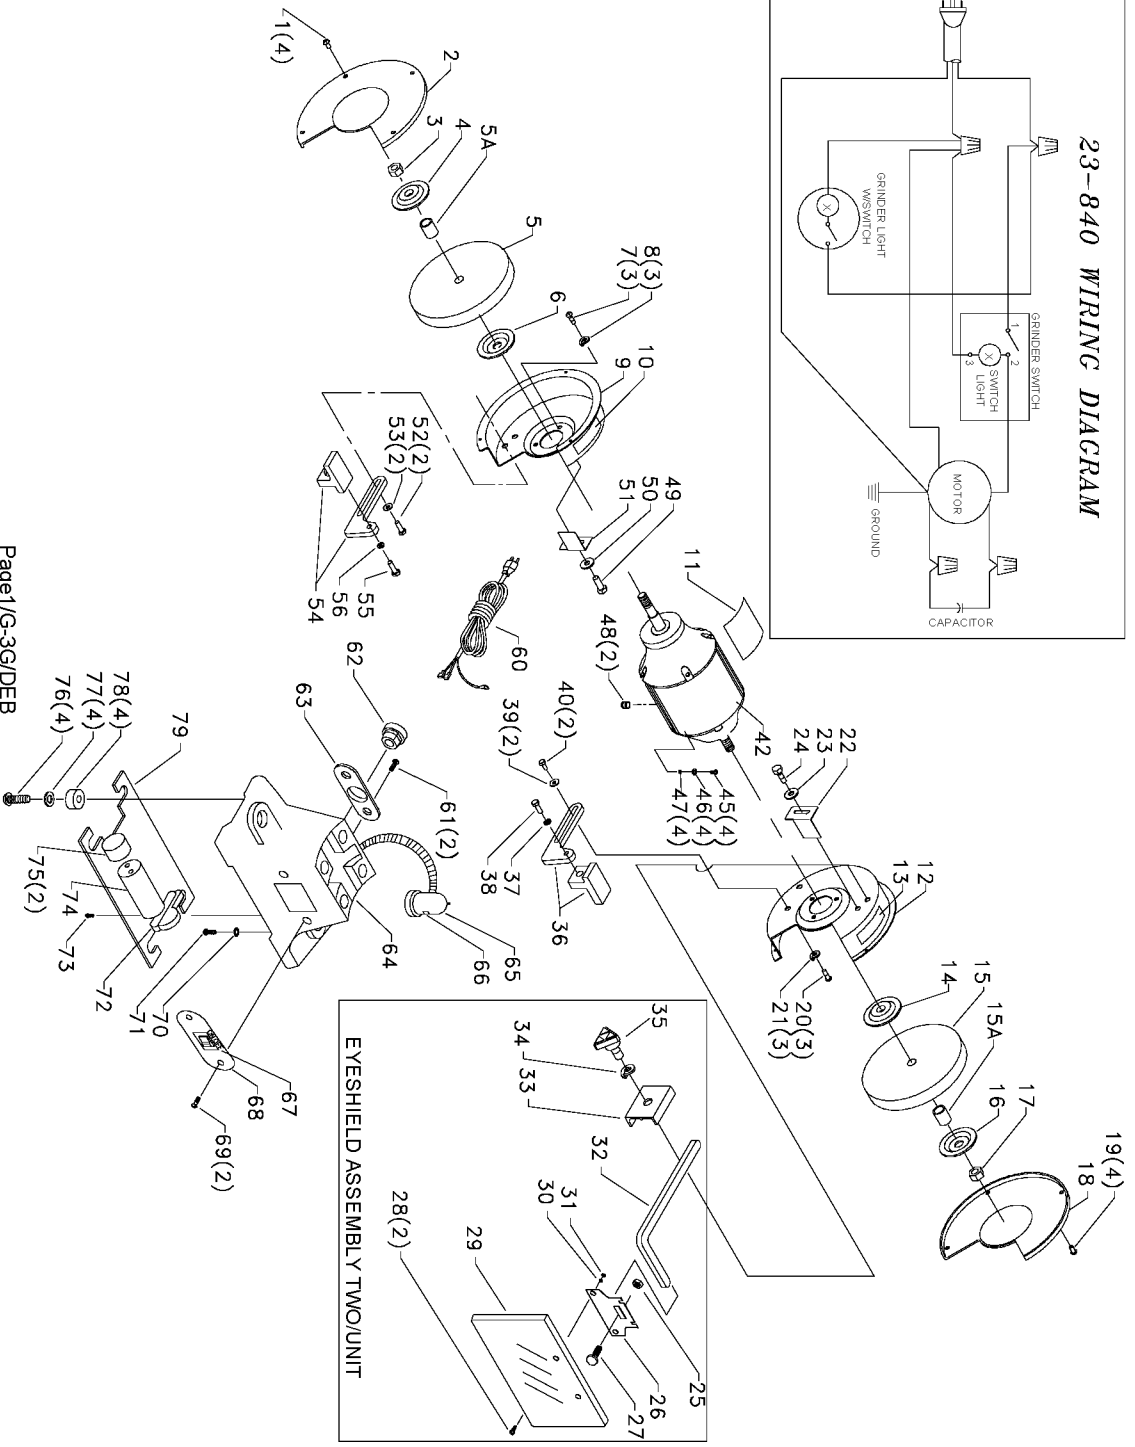

## Parts List for 23-840 Type 2

Item Number	Part Number	Description	Qty Required
1	1320003	SCREW	4
2	1320400	COVER	1
3	1320074	LH NUT	1
4	000000-00	No Longer Available	1
5	23-883	8IN GRIND WHEEL/36G	1
5	1346830	BUSHING(5/8 TO 1/2)	1
6	000000-00	No Longer Available	1
7	1320005	SCREW	3
9	000000-00	No Longer Available	1
10	A18388	ROTATION LABEL	1
11	000000-00	No Longer Available	1
12	000000-00	No Longer Available	1
13	A18388	ROTATION LABEL	1
14	000000-00	No Longer Available	1
15	23-884	8IN GRIND WHEEL/60G	1
15	1346830	BUSHING(5/8 TO 1/2)	1
16	000000-00	No Longer Available	1
17	1320075	HEX NUT 1/2-12	1
18	1320400	COVER	1
19	1320003	SCREW	4
20	901021207528	MACHINE SCREW	3
22	1320221	SPARK BREAKER	1
23	1320090	WASHER	1
24	1340609	BOLT	1
25	489026-00	HEX NUT	1
26	1320426	FRAME	1
27	901110200821	CARRIAGE BOLT	1

## Parts List for 23-840 Type 2

Item Number	Part Number	Description	Qty Required
63	1320211	PLATE	1
64	000000-00	No Longer Available	1
65	000000-00	No Longer Available	1
66	A15979	WARNING LABEL	1
67	1320151	SWITCH	1
68	000000-00	No Longer Available	1
69	1320003	SCREW	2
70	488983-00	LOCK WASHER	1
71	1320005	SCREW	1
72	1320160	CLAMP	1
73	1320005	SCREW	1
74	000000-00	No Longer Available	1
76	901023031066	SCREW	4
77	1320087	WASHER	4
78	1320217	PAD	4
79	1320216	COVER	1