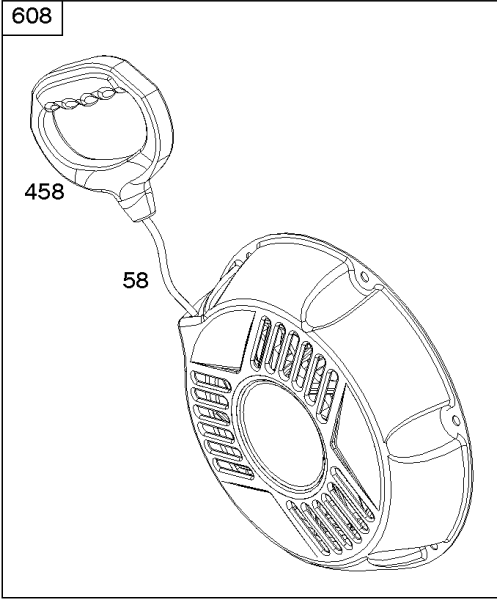

Parts Manual

Mfg. No: 25M137-0003-H1

Alternator, Electrical Starter, Ignition

REF NO	PART NO	QTY	DESCRIPTION
309A	591864		MOTOR, Starter
318	799814		SCREW -(Mounting Bracket)
318A	798618		SCREW -(Mounting Bracket)
333A	798616		ARMATURE, Magneto
334	797655		SCREW -(Magneto Armature)
337	696202		PLUG, Spark
356	799789		WIRE, Stop
367	798618		SCREW -(Wire Clip)
383	19576S		WRENCH, Spark Plug
474	591094		ALTERNATOR
493	799815		BRACKET, Mounting
493B	691177		BRACKET, Mounting
501	698315		REGULATOR
526	690297		SCREW -(Regulator)
555	799532		SCREW -(Starter Solenoid)
635A	797685		BOOT, Spark Plug
729	797750		CLIP, Wire
729A	799844		CLIP, Wire
813	590392		CLAMP
899	799642		WASHER -(Starter Solenoid)
920	799481		SOLENOID, Starter
1009	797776		SCREW -(Starter Motor)
1119	799845		SCREW -(Alternator)