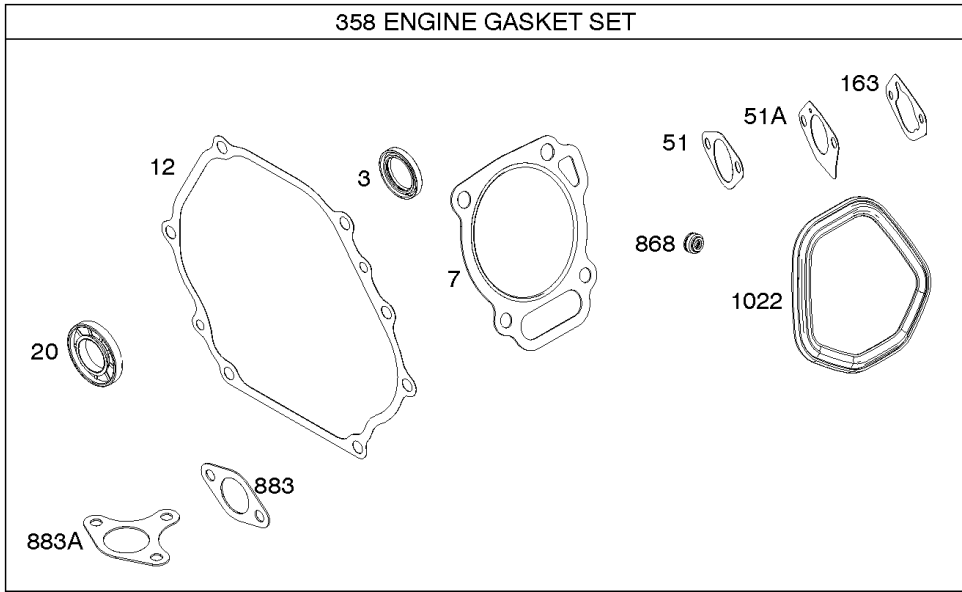

Cylinder Head, Gasket Sets

REF NO	PART NO	QTY	DESCRIPTION
3	797766		SEAL, Oil -(Magneto Side)
5	799801		HEAD, Cylinder
7	799534		GASKET, Cylinder Head
12	797789		GASKET, Crankcase
13	797791		SCREW -(Cylinder Head)
20	797766		SEAL, Oil -(PTO Side)
33	797778		VALVE, Exhaust
34	797777		VALVE, Intake
35	797780		SPRING, Valve -(Intake)
36	797780		SPRING, Valve -(Exhaust)
40	797781		RETAINER, Valve
40A	797782		RETAINER, Valve
42	797783		KEEPER, Valve
45	797786		TAPPET, Valve
51	797845		GASKET, Intake
51A	797755		GASKET, Intake
163	797756		GASKET, Air Cleaner
238	797784		CAP, Valve
276	797847		WASHER, Sealing -(Rocker Cover)
358	799952		GASKET SET, Engine
718	797792		PIN, Locating -(Cylinder Head)
830	591088		STUD, Rocker Arm -Used After Code Date 11090200
830	798954		STUD, Rocker Arm -(Rocker Arm) -Used Before Code Date 11090300
868	797854		SEAL, Valve -(Intake)
883	797770		GASKET, Exhaust
883A	799797		GASKET, Exhaust
914	797848		SCREW -(Rocker Cover)
1022	797846		GASKET, Rocker Cover
1023	799778		COVER, Rocker
1026	797785		ROD, Push -Used Before Code Date 11090300
1026	799966		ROD, Push -Used After Code Date 11090200
1029	591087		ARM, Rocker -Used After Code Date 11090200
1029	797779		ARM, Rocker -Used Before Code Date 11090300
1034	797787		GUIDE, Push Rod
1095	799953		GASKET SET, Valve