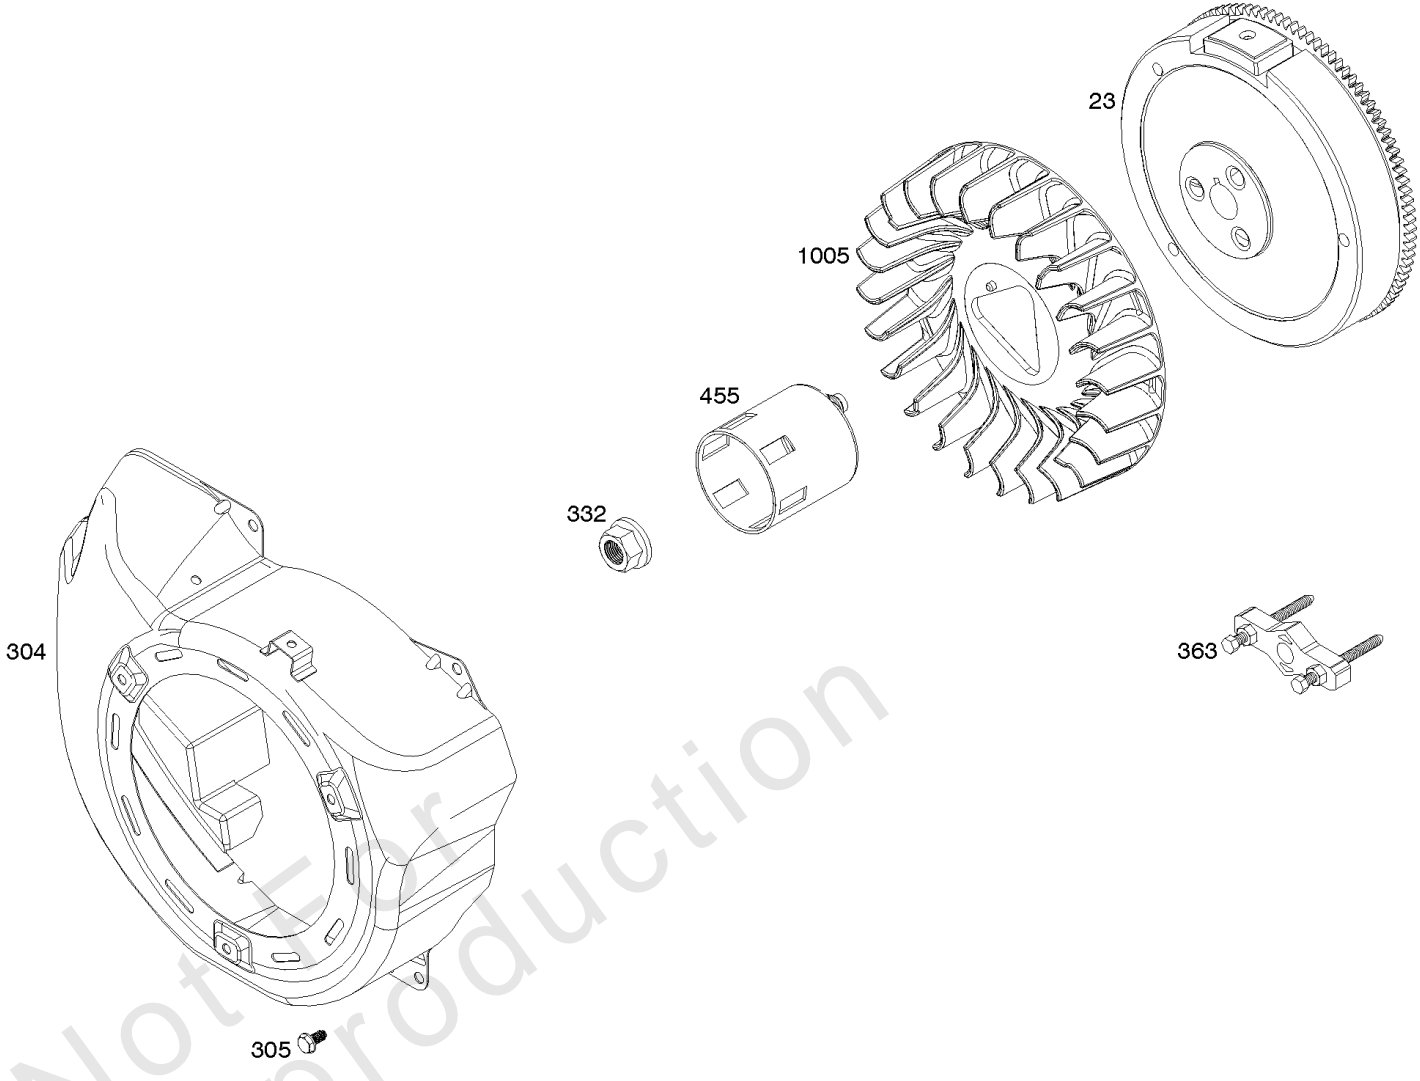

Parts Manual

Mfg. No: 25M137-0003-H1

Alternator, Electrical Starter, Ignition

REF NO	PART NO	QTY	DESCRIPTION
309A	591864		MOTOR, Starter
318	799814		SCREW -(Mounting Bracket)
318A	798618		SCREW -(Mounting Bracket)
333A	798616		ARMATURE, Magneto
334	797655		SCREW -(Magneto Armature)
337	696202		PLUG, Spark
356	799789		WIRE, Stop
367	798618		SCREW -(Wire Clip)
383	19576S		WRENCH, Spark Plug
474	591094		ALTERNATOR
493	799815		BRACKET, Mounting
493B	691177		BRACKET, Mounting
501	698315		REGULATOR
526	690297		SCREW -(Regulator)
555	799532		SCREW -(Starter Solenoid)
635A	797685		BOOT, Spark Plug
729	797750		CLIP, Wire
729A	799844		CLIP, Wire
813	590392		CLAMP
899	799642		WASHER -(Starter Solenoid)
920	799481		SOLENOID, Starter
1009	797776		SCREW -(Starter Motor)
1119	799845		SCREW -(Alternator)