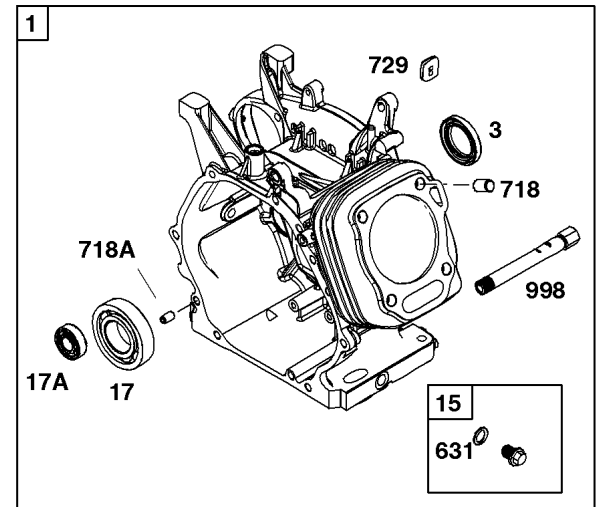

1319 WARNING LABEL

REQUIRED when replacing parts with warning labels affixed.

1319A WARNING LABEL

REQUIRED when replacing parts with warning labels affixed.

1058 OPERATOR'S MANUAL

1036 EMISSIONS LABEL

614

276A

616

Camshaft, Crankcase Cover, Crankshaft, Cylinder, Lubrication, Operator's Manual, Piston/

REF NO	PART NO	QTY	DESCRIPTION
1	594185		CYLINDER ASSEMBLY -Used After Code Date 13101000
1	799808		CYLINDER ASSEMBLY -Used Before Code Date 13101100
3	797766		SEAL, Oil -(Magneto Side)
12	797789		GASKET, Crankcase
15	797793		PLUG, Oil Drain
16	591097		CRANKSHAFT
17	797765		BEARING, Ball -(Crankshaft)
17A	797764		BEARING, Ball -(Counterweight)
18	799812		COVER, Crankcase -(Includes Governor Gear - Not Serviced Separately)
20	797766		SEAL, Oil -(PTO Side)
21	799857		CAP, Oil Fill
22	797795		SCREW -(Crankcase Cover/Sump)
24	797812		KEY, Flywheel
25	799536		PISTON ASSEMBLY -(.010 Oversize)
25	799537		PISTON ASSEMBLY -(.020 Oversize)
25	799535		PISTON ASSEMBLY -(Standard)
26	799538		SET, Ring -(Standard)
26	799539		SET, Ring -(.010 Oversize)
26	799540		SET, Ring -(.020 Oversize)
27	797803		LOCK, Piston Pin
28	797799		PIN, Piston
29	797804		ROD, Connecting
46	797851		CAMSHAFT
227	799924		LEVER, Governor Control
276A	797806		WASHER, Sealing -(Governor Crank)
287	798618		SCREW -(Dipstick Tube)
306	797749		SHIELD, Cylinder
307	798618		SCREW -(Cylinder Shield)
505	690939		NUT -(Governor Control Lever)
512	591863		HOSE, Oil Drain
522	799941		PLUG, Dipstick/Fill
524	597262		SEAL, O-Ring -(Dipstick Tube)
562	797230		BOLT -(Governor Control Lever)
614	797229		PIN, Cotter
616	797805		CRANK, Governor
631	797794		WASHER -(Oil Drain Plug)