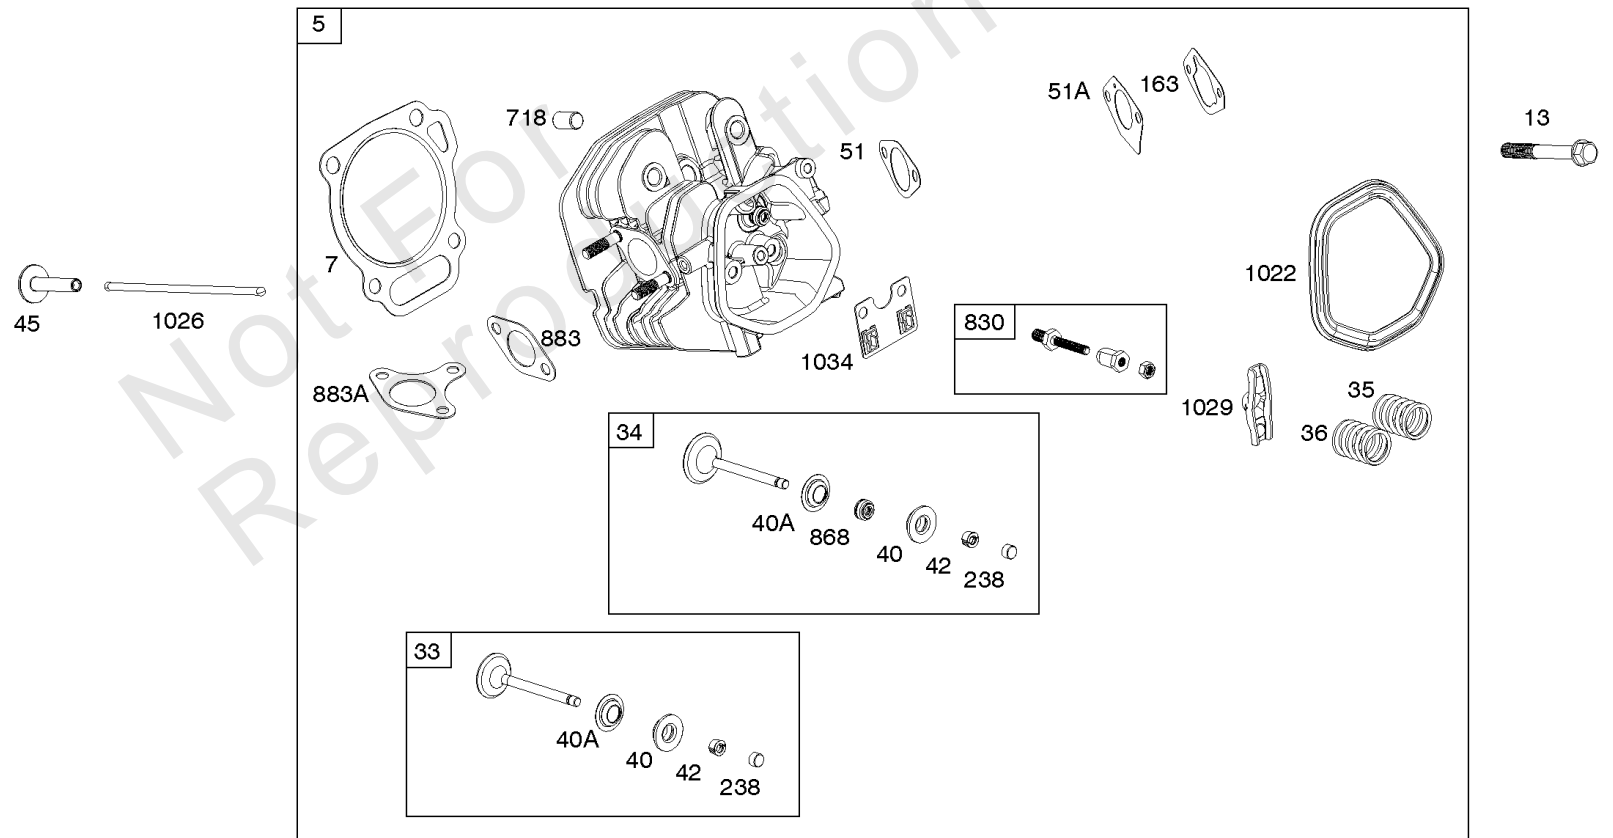

Cylinder Head, Gasket Sets

REF NO	PART NO	QTY	DESCRIPTION
3	797766		SEAL, Oil -(Magneto Side)
5	799801		HEAD, Cylinder
7	799534		GASKET, Cylinder Head
12	797789		GASKET, Crankcase
13	797791		SCREW -(Cylinder Head)
20	797766		SEAL, Oil -(PTO Side)
33	797778		VALVE, Exhaust
34	797777		VALVE, Intake
35	797780		SPRING, Valve -(Intake)
36	797780		SPRING, Valve -(Exhaust)
40	797781		RETAINER, Valve
40A	797782		RETAINER, Valve
42	797783		KEEPER, Valve
45	797786		TAPPET, Valve
51	797845		GASKET, Intake
51A	797755		GASKET, Intake
163	797756		GASKET, Air Cleaner
238	797784		CAP, Valve
276	797847		WASHER, Sealing -(Rocker Cover)
358	799952		GASKET SET, Engine
718	797792		PIN, Locating -(Cylinder Head)
830	591088		STUD, Rocker Arm -Used After Code Date 11090200
830	798954		STUD, Rocker Arm -(Rocker Arm) -Used Before Code Date 11090300
868	797854		SEAL, Valve -(Intake)
883	797770		GASKET, Exhaust
883A	799797		GASKET, Exhaust
914	797848		SCREW -(Rocker Cover)
1022	797846		GASKET, Rocker Cover
1023	799778		COVER, Rocker
1026	797785		ROD, Push -Used Before Code Date 11090300
1026	799966		ROD, Push -Used After Code Date 11090200
1029	591087		ARM, Rocker -Used After Code Date 11090200
1029	797779		ARM, Rocker -Used Before Code Date 11090300
1034	797787		GUIDE, Push Rod
1095	799953		GASKET SET, Valve