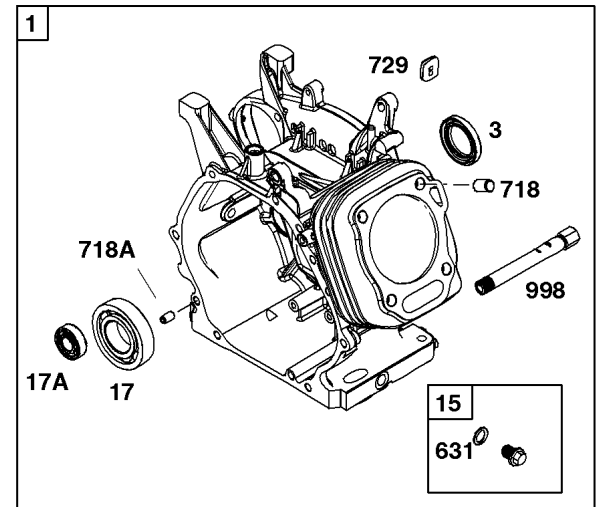

616

Camshaft, Crankcase Cover, Crankshaft, Cylinder, Lubrication, Operator's Manual, Piston/

REF NO	PART NO	QTY	DESCRIPTION
718	797792		PIN, Locating -(Cylinder Head)
718A	797761		PIN, Locating -(Crankcase Cover)
729	797750		CLIP, Wire
758	797852		COUNTERWEIGHT
842	797327		SEAL, O-Ring -(Dipstick Tube)
847	799810		DIPSTICK/TUBE ASSEMBLY
998	799809		PIPE, Oil
1036	-----		Label-Emissions -(Available From A Briggs & Stratton Authorized Dealer)
1058	279903TRI		MANUAL, Operator's
1058	279903EST		MANUAL, Operator's
1058	279903WST		MANUAL, Operator's
1319	794467		LABEL, Warning
1319A	797669		LABEL, Warning