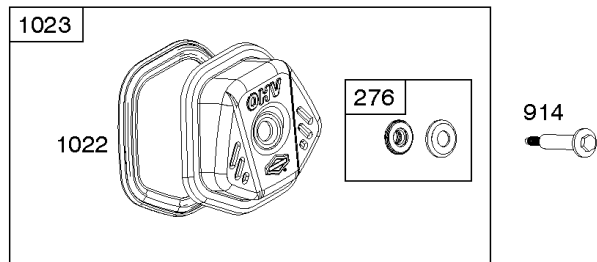

Cylinder Head, Gasket Sets

REF NO	PART NO	QTY	DESCRIPTION
3	797766		SEAL, Oil -(Magneto Side)
5	799801		HEAD, Cylinder
7	799534		GASKET, Cylinder Head
12	797789		GASKET, Crankcase
13	797791		SCREW -(Cylinder Head)
20	797766		SEAL, Oil -(PTO Side)
33	797778		VALVE, Exhaust
34	797777		VALVE, Intake
35	797780		SPRING, Valve -(Intake)
36	797780		SPRING, Valve -(Exhaust)
40	797781		RETAINER, Valve
40A	797782		RETAINER, Valve
42	797783		KEEPER, Valve
45	797786		TAPPET, Valve
51	797845		GASKET, Intake
51A	797755		GASKET, Intake
163	797756		GASKET, Air Cleaner
238	797784		CAP, Valve
276	797847		WASHER, Sealing -(Rocker Cover)
358	799952		GASKET SET, Engine
718	797792		PIN, Locating -(Cylinder Head)
830	591088		STUD, Rocker Arm -Used After Code Date 11090200
830	798954		STUD, Rocker Arm -(Rocker Arm) -Used Before Code Date 11090300
868	797854		SEAL, Valve -(Intake)
883	797770		GASKET, Exhaust
883A	799797		GASKET, Exhaust
914	797848		SCREW -(Rocker Cover)
1022	797846		GASKET, Rocker Cover
1023	799778		COVER, Rocker
1026	797785		ROD, Push -Used Before Code Date 11090300
1026	799966		ROD, Push -Used After Code Date 11090200
1029	591087		ARM, Rocker -Used After Code Date 11090200
1029	797779		ARM, Rocker -Used Before Code Date 11090300
1034	797787		GUIDE, Push Rod
1095	799953		GASKET SET, Valve