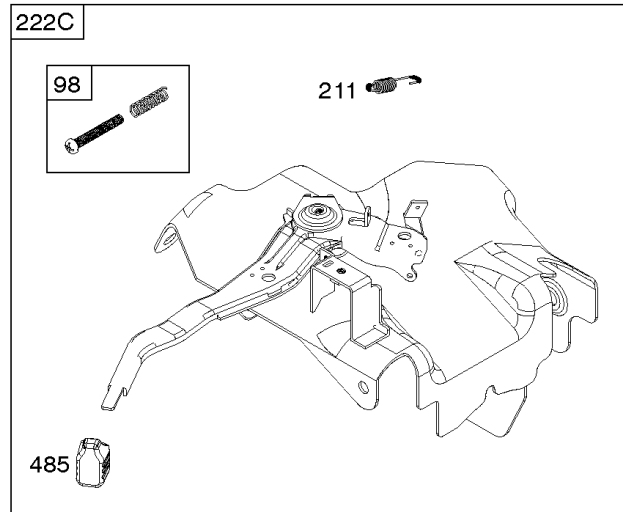

Exhaust System, Fuel Supply

REF NO	PART NO	QTY	DESCRIPTION
180B	799782		TANK, Fuel -(Metal)
181	794641		CAP, Fuel Tank -(Metal)
187	799784		LINE, Fuel -(Formed Hose)
187A	799785		LINE, Fuel -(Formed Hose)
190	590997		SCREW -(Fuel Tank)
240	797346		OUTLET, Tank
300C	591837		MUFFLER
436	799796		MANIFOLD, Exhaust
529	799933		GROMMET
601	791850		CLAMP, Hose
705	590965		NUT -(Fuel Tank)
832	799800		GUARD, Muffler
832C	591838		MUFFLER
836A	798976		SCREW -(Muffler Guard)
883	797770		GASKET, Exhaust
883A	799797		GASKET, Exhaust
958	698180		VALVE, Fuel Shut Off
1176	590965		NUT -(Exhaust Manifold)
1177	590965		NUT -(Muffler)
1302	590457		WASHER -(Muffler Guard)