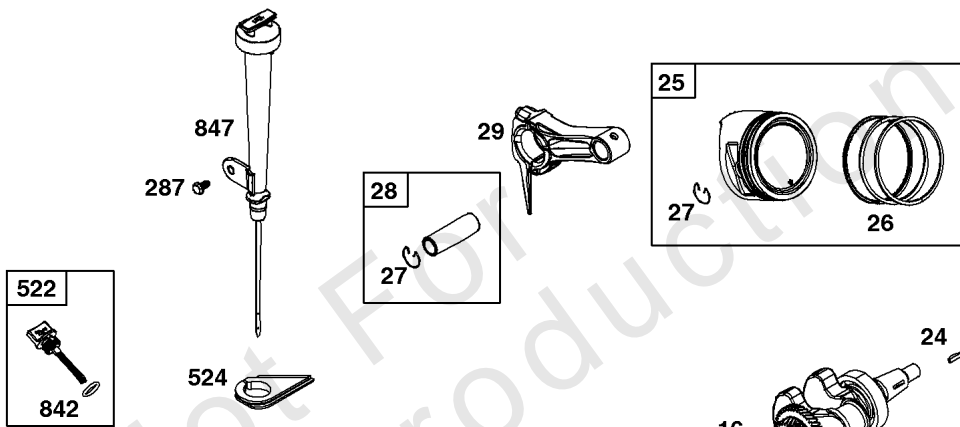

Not For Reproduction

1319 WARNING LABEL

REQUIRED when replacing parts with warning labels affixed.

1319A WARNING LABEL

REQUIRED when replacing parts with warning labels affixed.

1058 OPERATOR'S MANUAL

1036 EMISSIONS LABEL

614

276A

616

Camshaft, Crankcase Cover, Crankshaft, Cylinder, Lubrication, Operator's Manual, Piston/

REF NO	PART NO	QTY	DESCRIPTION
1	594185		CYLINDER ASSEMBLY -Used After Code Date 13101000
1	799808		CYLINDER ASSEMBLY -Used Before Code Date 13101100
3	797766		SEAL, Oil -(Magneto Side)
12	797789		GASKET, Crankcase
15	797793		PLUG, Oil Drain
16	591097		CRANKSHAFT
17	797765		BEARING, Ball -(Crankshaft)
17A	797764		BEARING, Ball -(Counterweight)
18	799812		COVER, Crankcase -(Includes Governor Gear - Not Serviced Separately)
20	797766		SEAL, Oil -(PTO Side)
21	799857		CAP, Oil Fill
22	797795		SCREW -(Crankcase Cover/Sump)
24	797812		KEY, Flywheel
25	799536		PISTON ASSEMBLY -(.010 Oversize)
25	799537		PISTON ASSEMBLY -(.020 Oversize)
25	799535		PISTON ASSEMBLY -(Standard)
26	799538		SET, Ring -(Standard)
26	799539		SET, Ring -(.010 Oversize)
26	799540		SET, Ring -(.020 Oversize)
27	797803		LOCK, Piston Pin
28	797799		PIN, Piston
29	797804		ROD, Connecting
46	797851		CAMSHAFT
227	799924		LEVER, Governor Control
276A	797806		WASHER, Sealing -(Governor Crank)
287	798618		SCREW -(Dipstick Tube)
306	797749		SHIELD, Cylinder
307	798618		SCREW -(Cylinder Shield)
505	690939		NUT -(Governor Control Lever)
512	591863		HOSE, Oil Drain
522	799941		PLUG, Dipstick/Fill
524	597262		SEAL, O-Ring -(Dipstick Tube)
562	797230		BOLT -(Governor Control Lever)
614	797229		PIN, Cotter
616	797805		CRANK, Governor
631	797794		WASHER -(Oil Drain Plug)