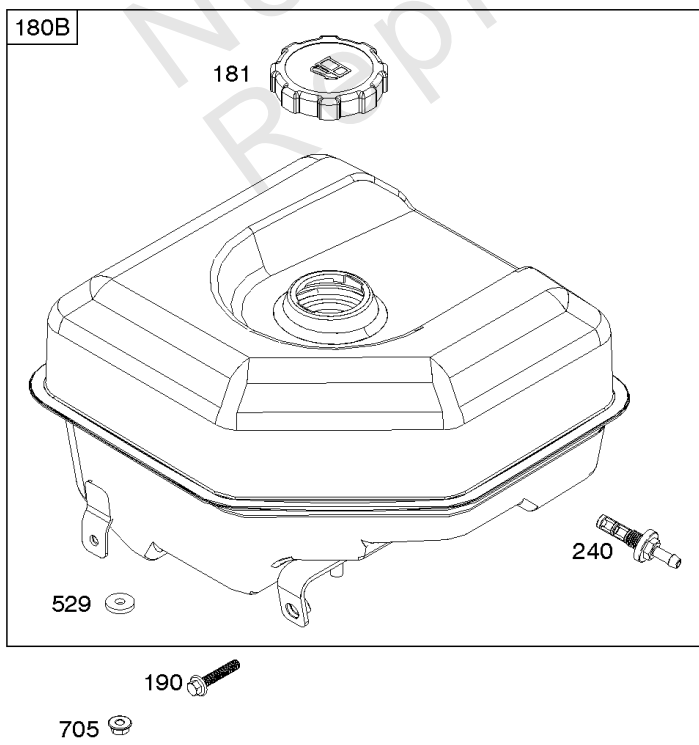

Exhaust System, Fuel Supply

REF NO	PART NO	QTY	DESCRIPTION
180B	799782		TANK, Fuel -(Metal)
181	794641		CAP, Fuel Tank -(Metal)
187	799784		LINE, Fuel -(Formed Hose)
187A	799785		LINE, Fuel -(Formed Hose)
190	590997		SCREW -(Fuel Tank)
240	797346		OUTLET, Tank
300C	591837		MUFFLER
436	799796		MANIFOLD, Exhaust
529	799933		GROMMET
601	791850		CLAMP, Hose
705	590965		NUT -(Fuel Tank)
832	799800		GUARD, Muffler
832C	591838		MUFFLER
836A	798976		SCREW -(Muffler Guard)
883	797770		GASKET, Exhaust
883A	799797		GASKET, Exhaust
958	698180		VALVE, Fuel Shut Off
1176	590965		NUT -(Exhaust Manifold)
1177	590965		NUT -(Muffler)
1302	590457		WASHER -(Muffler Guard)