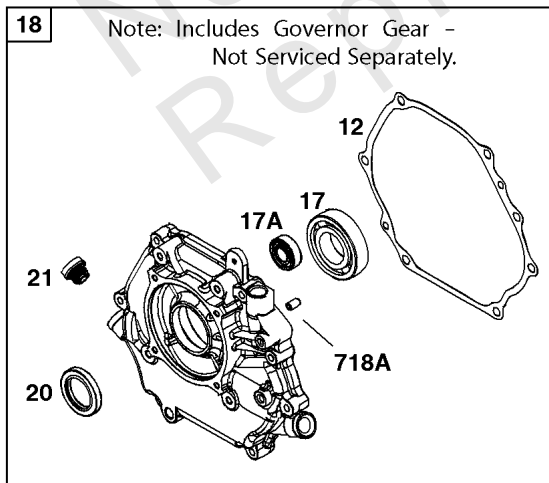

614

276A

616

Camshaft, Crankcase Cover, Crankshaft, Cylinder, Lubrication, Operator's Manual, Piston/

REF NO	PART NO	QTY	DESCRIPTION
1	594185		CYLINDER ASSEMBLY -Used After Code Date 13101000
1	799808		CYLINDER ASSEMBLY -Used Before Code Date 13101100
3	797766		SEAL, Oil -(Magneto Side)
12	797789		GASKET, Crankcase
15	797793		PLUG, Oil Drain
16	591097		CRANKSHAFT
17	797765		BEARING, Ball -(Crankshaft)
17A	797764		BEARING, Ball -(Counterweight)
18	799812		COVER, Crankcase -(Includes Governor Gear - Not Serviced Separately)
20	797766		SEAL, Oil -(PTO Side)
21	799857		CAP, Oil Fill
22	797795		SCREW -(Crankcase Cover/Sump)
24	797812		KEY, Flywheel
25	799536		PISTON ASSEMBLY -(.010 Oversize)
25	799537		PISTON ASSEMBLY -(.020 Oversize)
25	799535		PISTON ASSEMBLY -(Standard)
26	799538		SET, Ring -(Standard)
26	799539		SET, Ring -(.010 Oversize)
26	799540		SET, Ring -(.020 Oversize)
27	797803		LOCK, Piston Pin
28	797799		PIN, Piston
29	797804		ROD, Connecting
46	797851		CAMSHAFT
227	799924		LEVER, Governor Control
276A	797806		WASHER, Sealing -(Governor Crank)
287	798618		SCREW -(Dipstick Tube)
306	797749		SHIELD, Cylinder
307	798618		SCREW -(Cylinder Shield)
505	690939		NUT -(Governor Control Lever)
512	591863		HOSE, Oil Drain
522	799941		PLUG, Dipstick/Fill
524	597262		SEAL, O-Ring -(Dipstick Tube)
562	797230		BOLT -(Governor Control Lever)
614	797229		PIN, Cotter
616	797805		CRANK, Governor
631	797794		WASHER -(Oil Drain Plug)