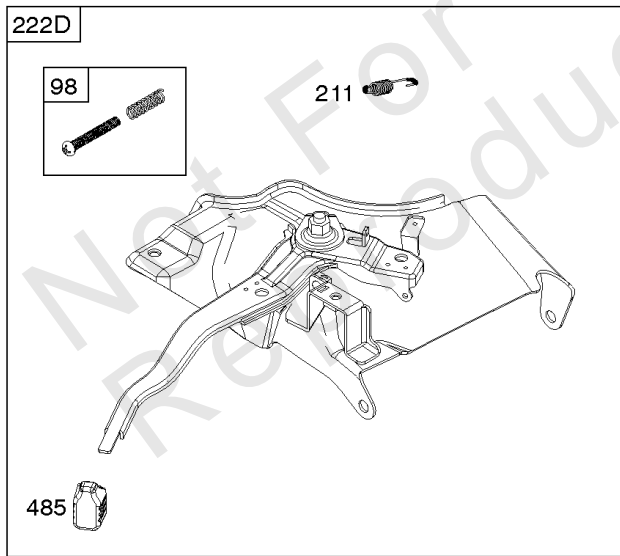

Exhaust System, Fuel Supply

REF NO	PART NO	QTY	DESCRIPTION
180B	799782		TANK, Fuel -(Metal)
181	794641		CAP, Fuel Tank -(Metal)
187	799784		LINE, Fuel -(Formed Hose)
187A	799785		LINE, Fuel -(Formed Hose)
190	590997		SCREW -(Fuel Tank)
240	797346		OUTLET, Tank
300C	591837		MUFFLER
436	799796		MANIFOLD, Exhaust
529	799933		GROMMET
601	791850		CLAMP, Hose
705	590965		NUT -(Fuel Tank)
832	799800		GUARD, Muffler
832C	591838		MUFFLER
836A	798976		SCREW -(Muffler Guard)
883	797770		GASKET, Exhaust
883A	799797		GASKET, Exhaust
958	698180		VALVE, Fuel Shut Off
1176	590965		NUT -(Exhaust Manifold)
1177	590965		NUT -(Muffler)
1302	590457		WASHER -(Muffler Guard)