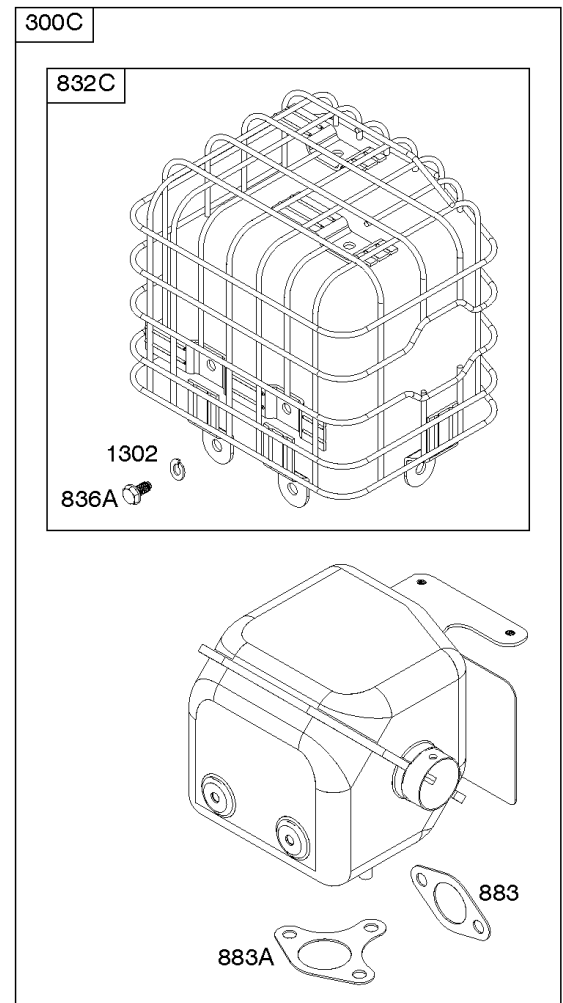

Exhaust System, Fuel Supply

REF NO	PART NO	QTY	DESCRIPTION
180B	799782		TANK, Fuel -(Metal)
181	794641		CAP, Fuel Tank -(Metal)
187	799784		LINE, Fuel -(Formed Hose)
187A	799785		LINE, Fuel -(Formed Hose)
190	590997		SCREW -(Fuel Tank)
240	797346		OUTLET, Tank
300C	591837		MUFFLER
436	799796		MANIFOLD, Exhaust
529	799933		GROMMET
601	791850		CLAMP, Hose
705	590965		NUT -(Fuel Tank)
832	799800		GUARD, Muffler
832C	591838		MUFFLER
836A	798976		SCREW -(Muffler Guard)
883	797770		GASKET, Exhaust
883A	799797		GASKET, Exhaust
958	698180		VALVE, Fuel Shut Off
1176	590965		NUT -(Exhaust Manifold)
1177	590965		NUT -(Muffler)
1302	590457		WASHER -(Muffler Guard)