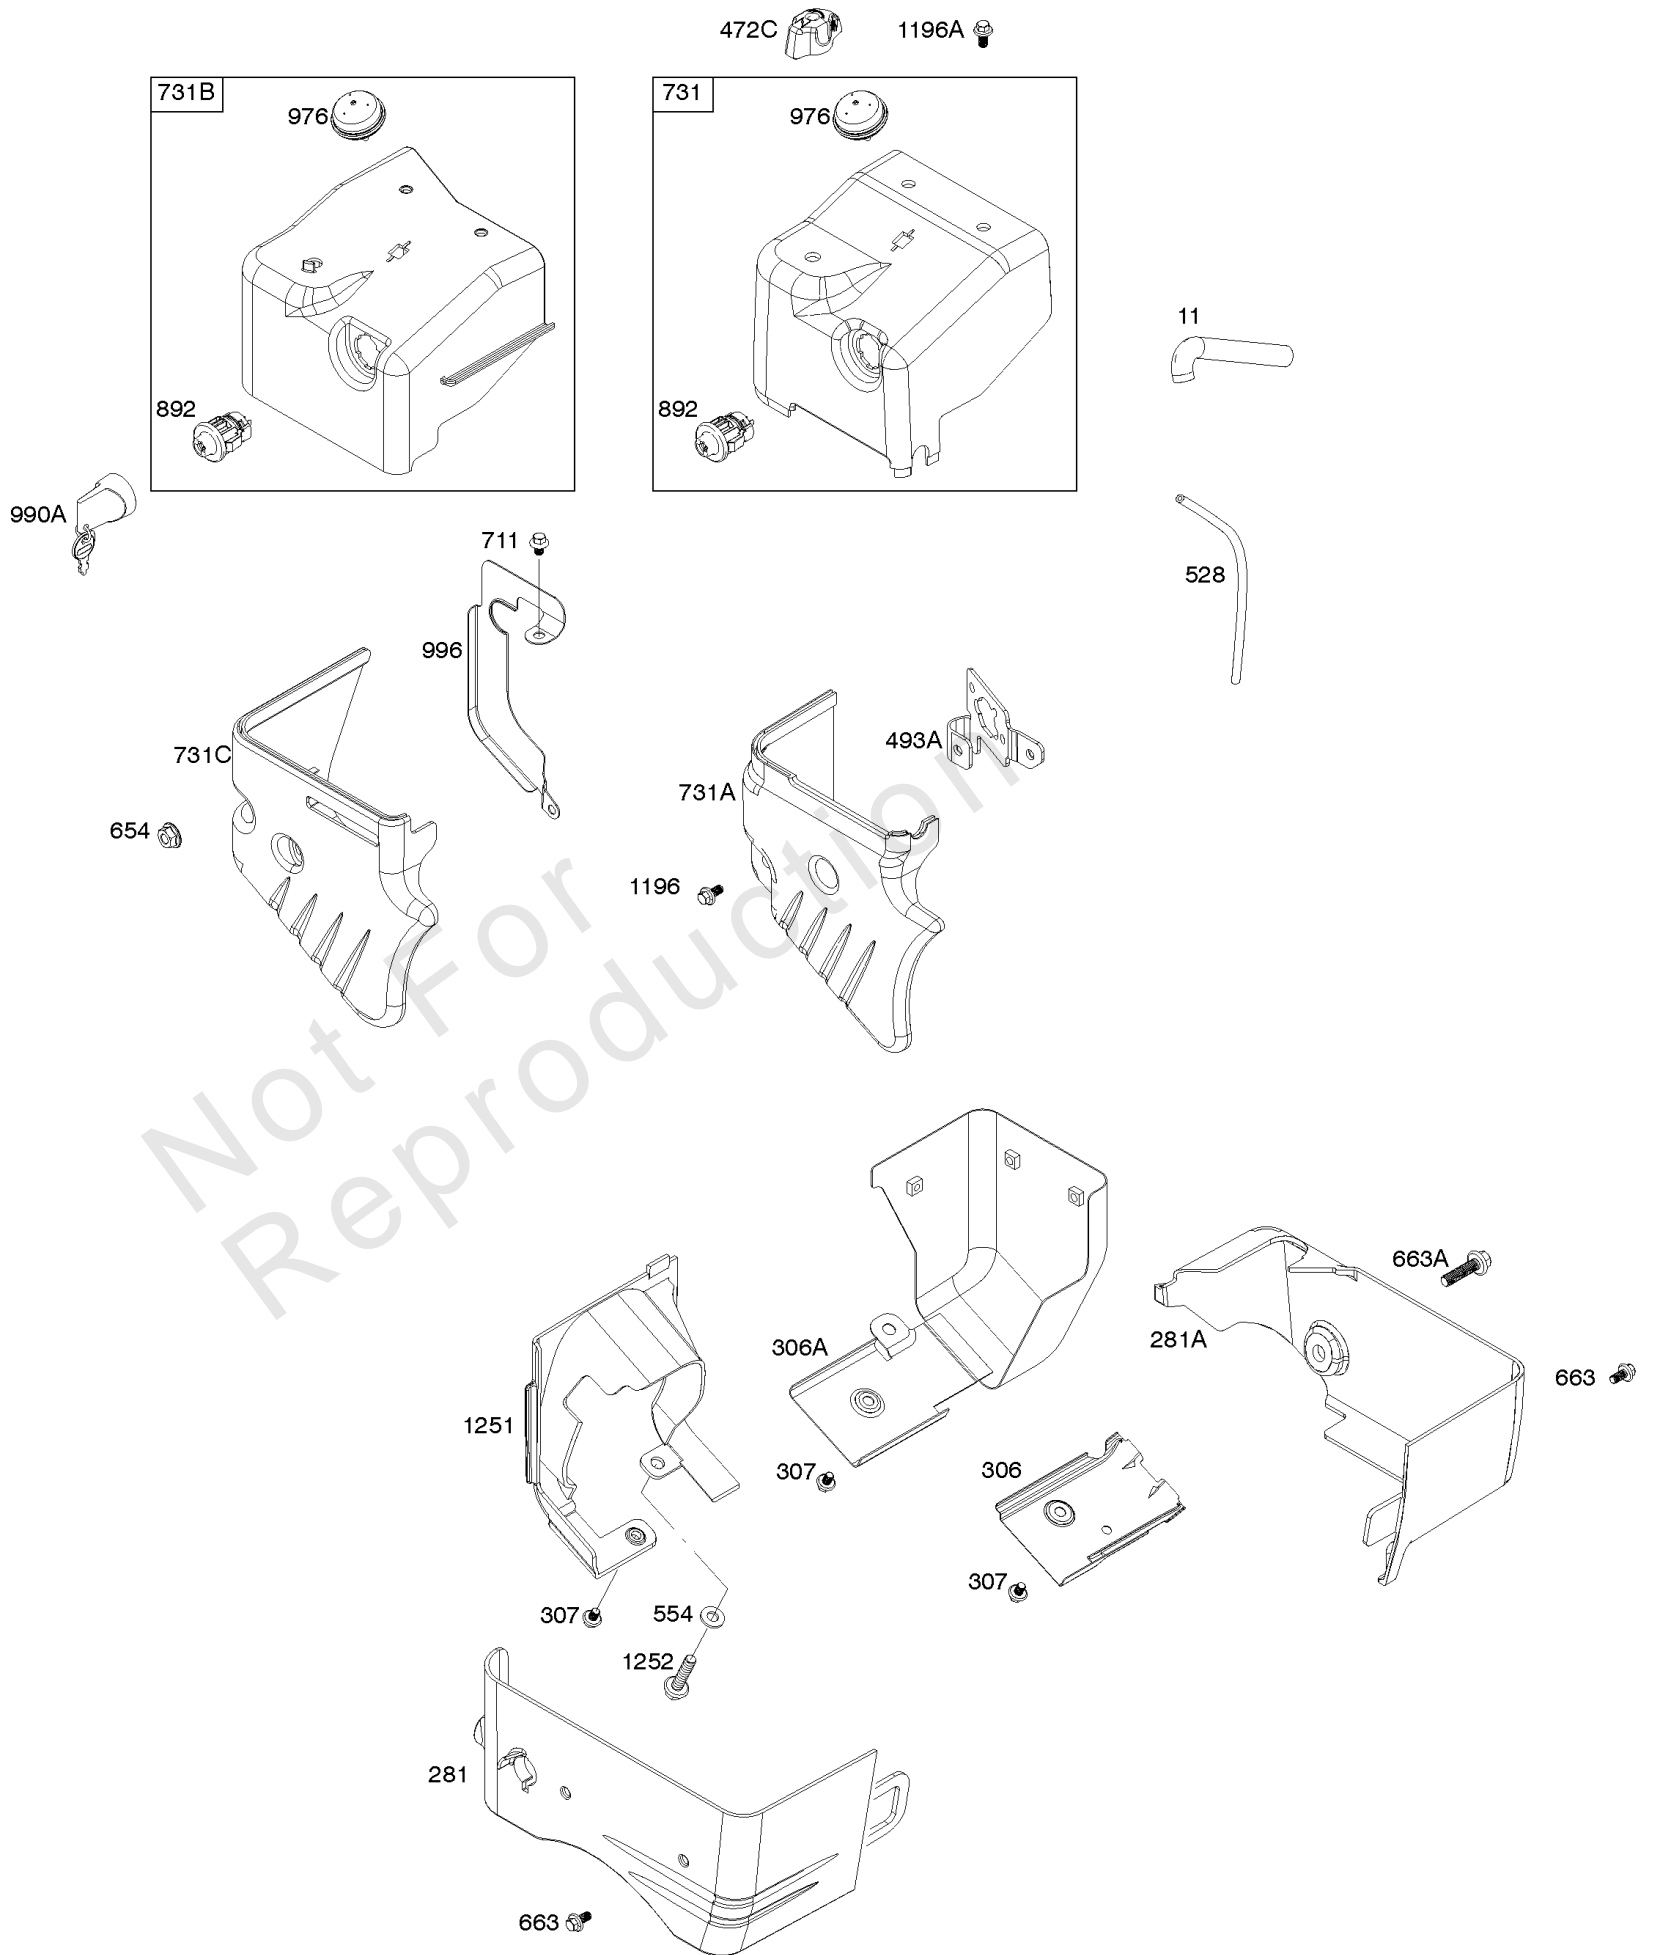

Governor Spring, Controls

REF NO	PART NO	QTY	DESCRIPTION
98	593104		KIT, Idle Speed
188	798618		SCREW -(Control Bracket)
202	797810		LINK, Mechanical Governor
209	797843		SPRING, Governor
211	799927		SPRING, Governed Idle
222D	591857		BRACKET, Control
232	797809		SPRING, Governor Link
265	691024		CLAMP, Casing
267	699492		SCREW -(Casing Clamp)
268	691025		CASING, Control Wire -(Cut To Required Length)
269	691026		WIRE, Control -(Cut To Required Length)
270	691027		NUT -(Control Wire Casing)
271	691028		LEVER, Control
485	695755		KNOB, Control

Not For
Reproduction