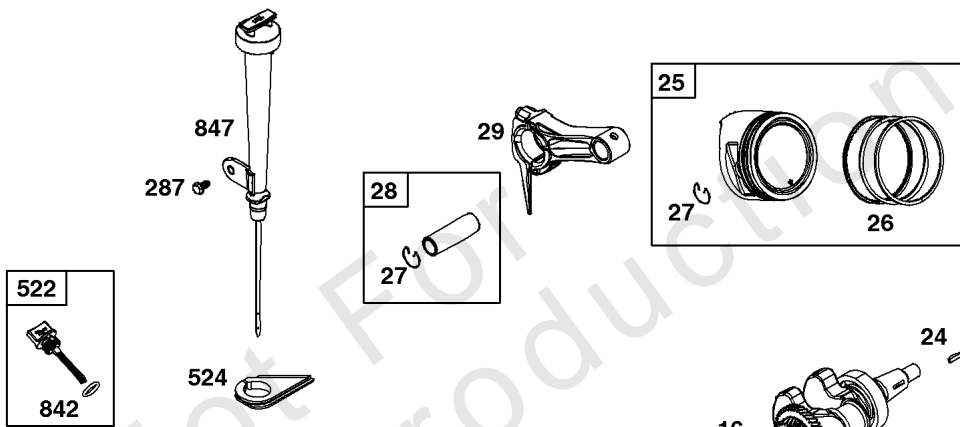

1319 WARNING LABEL

REQUIRED when replacing parts with warning labels affixed.

1319A WARNING LABEL

REQUIRED when replacing parts with warning labels affixed.

1058 OPERATOR'S MANUAL

1036 EMISSIONS LABEL

614

276A

616

Camshaft, Crankcase Cover, Crankshaft, Cylinder, Lubrication, Operator's Manual, Piston/

REF NO	PART NO	QTY	DESCRIPTION
718	797792		PIN, Locating -(Cylinder Head)
718A	797761		PIN, Locating -(Crankcase Cover)
729	797750		CLIP, Wire
758	797852		COUNTERWEIGHT
842	797327		SEAL, O-Ring -(Dipstick Tube)
847	799810		DIPSTICK/TUBE ASSEMBLY
998	799809		PIPE, Oil
1036	-----		Label-Emissions -(Available From A Briggs & Stratton Authorized Dealer)
1058	279903TRI		MANUAL, Operator's
1058	279903EST		MANUAL, Operator's
1058	279903WST		MANUAL, Operator's
1319	794467		LABEL, Warning
1319A	797669		LABEL, Warning