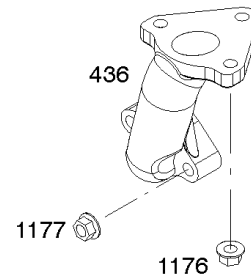

616

Camshaft, Crankcase Cover, Crankshaft, Cylinder, Lubrication, Operator's Manual, Piston/

REF NO	PART NO	QTY	DESCRIPTION
718	797792		PIN, Locating -(Cylinder Head)
718A	797761		PIN, Locating -(Crankcase Cover)
729	797750		CLIP, Wire
758	797852		COUNTERWEIGHT
842	797327		SEAL, O-Ring -(Dipstick Tube)
847	799810		DIPSTICK/TUBE ASSEMBLY
998	799809		PIPE, Oil
1036	-----		Label-Emissions -(Available From A Briggs & Stratton Authorized Dealer)
1058	279903TRI		MANUAL, Operator's
1058	279903EST		MANUAL, Operator's
1058	279903WST		MANUAL, Operator's
1319	794467		LABEL, Warning
1319A	797669		LABEL, Warning

Cylinder Head, Gasket Sets

REF NO	PART NO	QTY	DESCRIPTION
3	797766		SEAL, Oil -(Magneto Side)
5	799801		HEAD, Cylinder
7	799534		GASKET, Cylinder Head
12	797789		GASKET, Crankcase
13	797791		SCREW -(Cylinder Head)
20	797766		SEAL, Oil -(PTO Side)
33	797778		VALVE, Exhaust
34	797777		VALVE, Intake
35	797780		SPRING, Valve -(Intake)
36	797780		SPRING, Valve -(Exhaust)
40	797781		RETAINER, Valve
40A	797782		RETAINER, Valve
42	797783		KEEPER, Valve
45	797786		TAPPET, Valve
51	797845		GASKET, Intake
51A	797755		GASKET, Intake
163	797756		GASKET, Air Cleaner
238	797784		CAP, Valve
276	797847		WASHER, Sealing -(Rocker Cover)
358	799952		GASKET SET, Engine
718	797792		PIN, Locating -(Cylinder Head)
830	591088		STUD, Rocker Arm -Used After Code Date 11090200
830	798954		STUD, Rocker Arm -(Rocker Arm) -Used Before Code Date 11090300
868	797854		SEAL, Valve -(Intake)
883	797770		GASKET, Exhaust
883A	799797		GASKET, Exhaust
914	797848		SCREW -(Rocker Cover)
1022	797846		GASKET, Rocker Cover
1023	799778		COVER, Rocker
1026	797785		ROD, Push -Used Before Code Date 11090300
1026	799966		ROD, Push -Used After Code Date 11090200
1029	591087		ARM, Rocker -Used After Code Date 11090200
1029	797779		ARM, Rocker -Used Before Code Date 11090300
1034	797787		GUIDE, Push Rod
1095	799953		GASKET SET, Valve