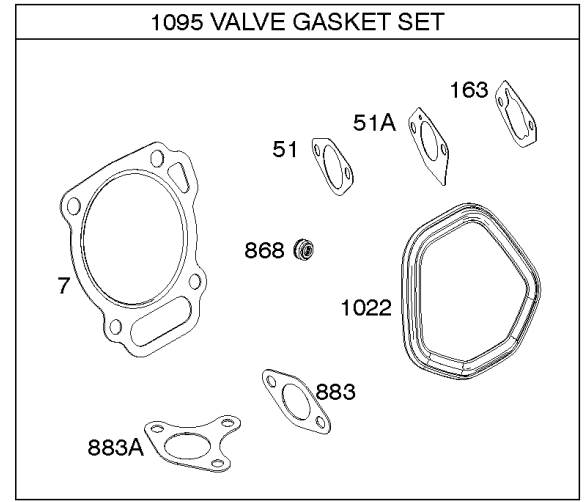

Cylinder Head, Gasket Sets

REF NO	PART NO	QTY	DESCRIPTION
3	797766		SEAL, Oil -(Magneto Side)
5	799801		HEAD, Cylinder
7	799534		GASKET, Cylinder Head
12	797789		GASKET, Crankcase
13	797791		SCREW -(Cylinder Head)
20	797766		SEAL, Oil -(PTO Side)
33	797778		VALVE, Exhaust
34	797777		VALVE, Intake
35	797780		SPRING, Valve -(Intake)
36	797780		SPRING, Valve -(Exhaust)
40	797781		RETAINER, Valve
40A	797782		RETAINER, Valve
42	797783		KEEPER, Valve
45	797786		TAPPET, Valve
51	797845		GASKET, Intake
51A	797755		GASKET, Intake
163	797756		GASKET, Air Cleaner
238	797784		CAP, Valve
276	797847		WASHER, Sealing -(Rocker Cover)
358	799952		GASKET SET, Engine
718	797792		PIN, Locating -(Cylinder Head)
830	591088		STUD, Rocker Arm -Used After Code Date 11090200
830	798954		STUD, Rocker Arm -(Rocker Arm) -Used Before Code Date 11090300
868	797854		SEAL, Valve -(Intake)
883	797770		GASKET, Exhaust
883A	799797		GASKET, Exhaust
914	797848		SCREW -(Rocker Cover)
1022	797846		GASKET, Rocker Cover
1023	799778		COVER, Rocker
1026	797785		ROD, Push -Used Before Code Date 11090300
1026	799966		ROD, Push -Used After Code Date 11090200
1029	591087		ARM, Rocker -Used After Code Date 11090200
1029	797779		ARM, Rocker -Used Before Code Date 11090300
1034	797787		GUIDE, Push Rod
1095	799953		GASKET SET, Valve