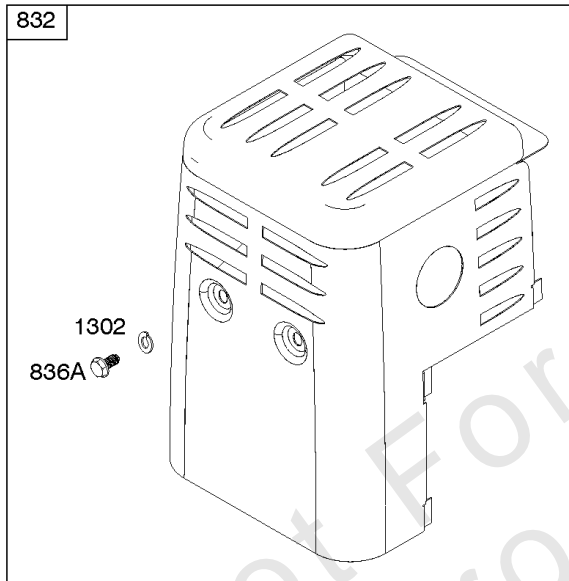

Exhaust System, Fuel Supply

REF NO	PART NO	QTY	DESCRIPTION
180B	799782		TANK, Fuel -(Metal)
181	794641		CAP, Fuel Tank -(Metal)
187	799784		LINE, Fuel -(Formed Hose)
187A	799785		LINE, Fuel -(Formed Hose)
190	590997		SCREW -(Fuel Tank)
240	797346		OUTLET, Tank
300C	591837		MUFFLER
436	799796		MANIFOLD, Exhaust
529	799933		GROMMET
601	791850		CLAMP, Hose
705	590965		NUT -(Fuel Tank)
832	799800		GUARD, Muffler
832C	591838		MUFFLER
836A	798976		SCREW -(Muffler Guard)
883	797770		GASKET, Exhaust
883A	799797		GASKET, Exhaust
958	698180		VALVE, Fuel Shut Off
1176	590965		NUT -(Exhaust Manifold)
1177	590965		NUT -(Muffler)
1302	590457		WASHER -(Muffler Guard)