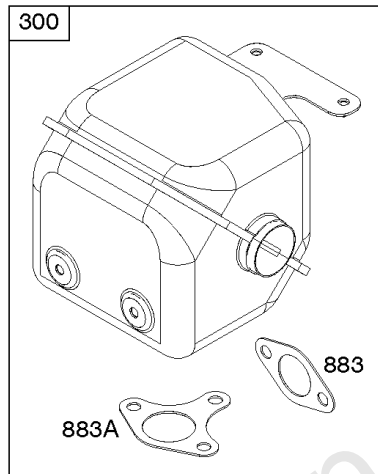

Exhaust System, Fuel Supply

REF NO	PART NO	QTY	DESCRIPTION
180B	799782		TANK, Fuel -(Metal)
181	794641		CAP, Fuel Tank -(Metal)
187	799784		LINE, Fuel -(Formed Hose)
187A	799785		LINE, Fuel -(Formed Hose)
190	590997		SCREW -(Fuel Tank)
240	797346		OUTLET, Tank
300C	591837		MUFFLER
436	799796		MANIFOLD, Exhaust
529	799933		GROMMET
601	791850		CLAMP, Hose
705	590965		NUT -(Fuel Tank)
832	799800		GUARD, Muffler
832C	591838		MUFFLER
836A	798976		SCREW -(Muffler Guard)
883	797770		GASKET, Exhaust
883A	799797		GASKET, Exhaust
958	698180		VALVE, Fuel Shut Off
1176	590965		NUT -(Exhaust Manifold)
1177	590965		NUT -(Muffler)
1302	590457		WASHER -(Muffler Guard)