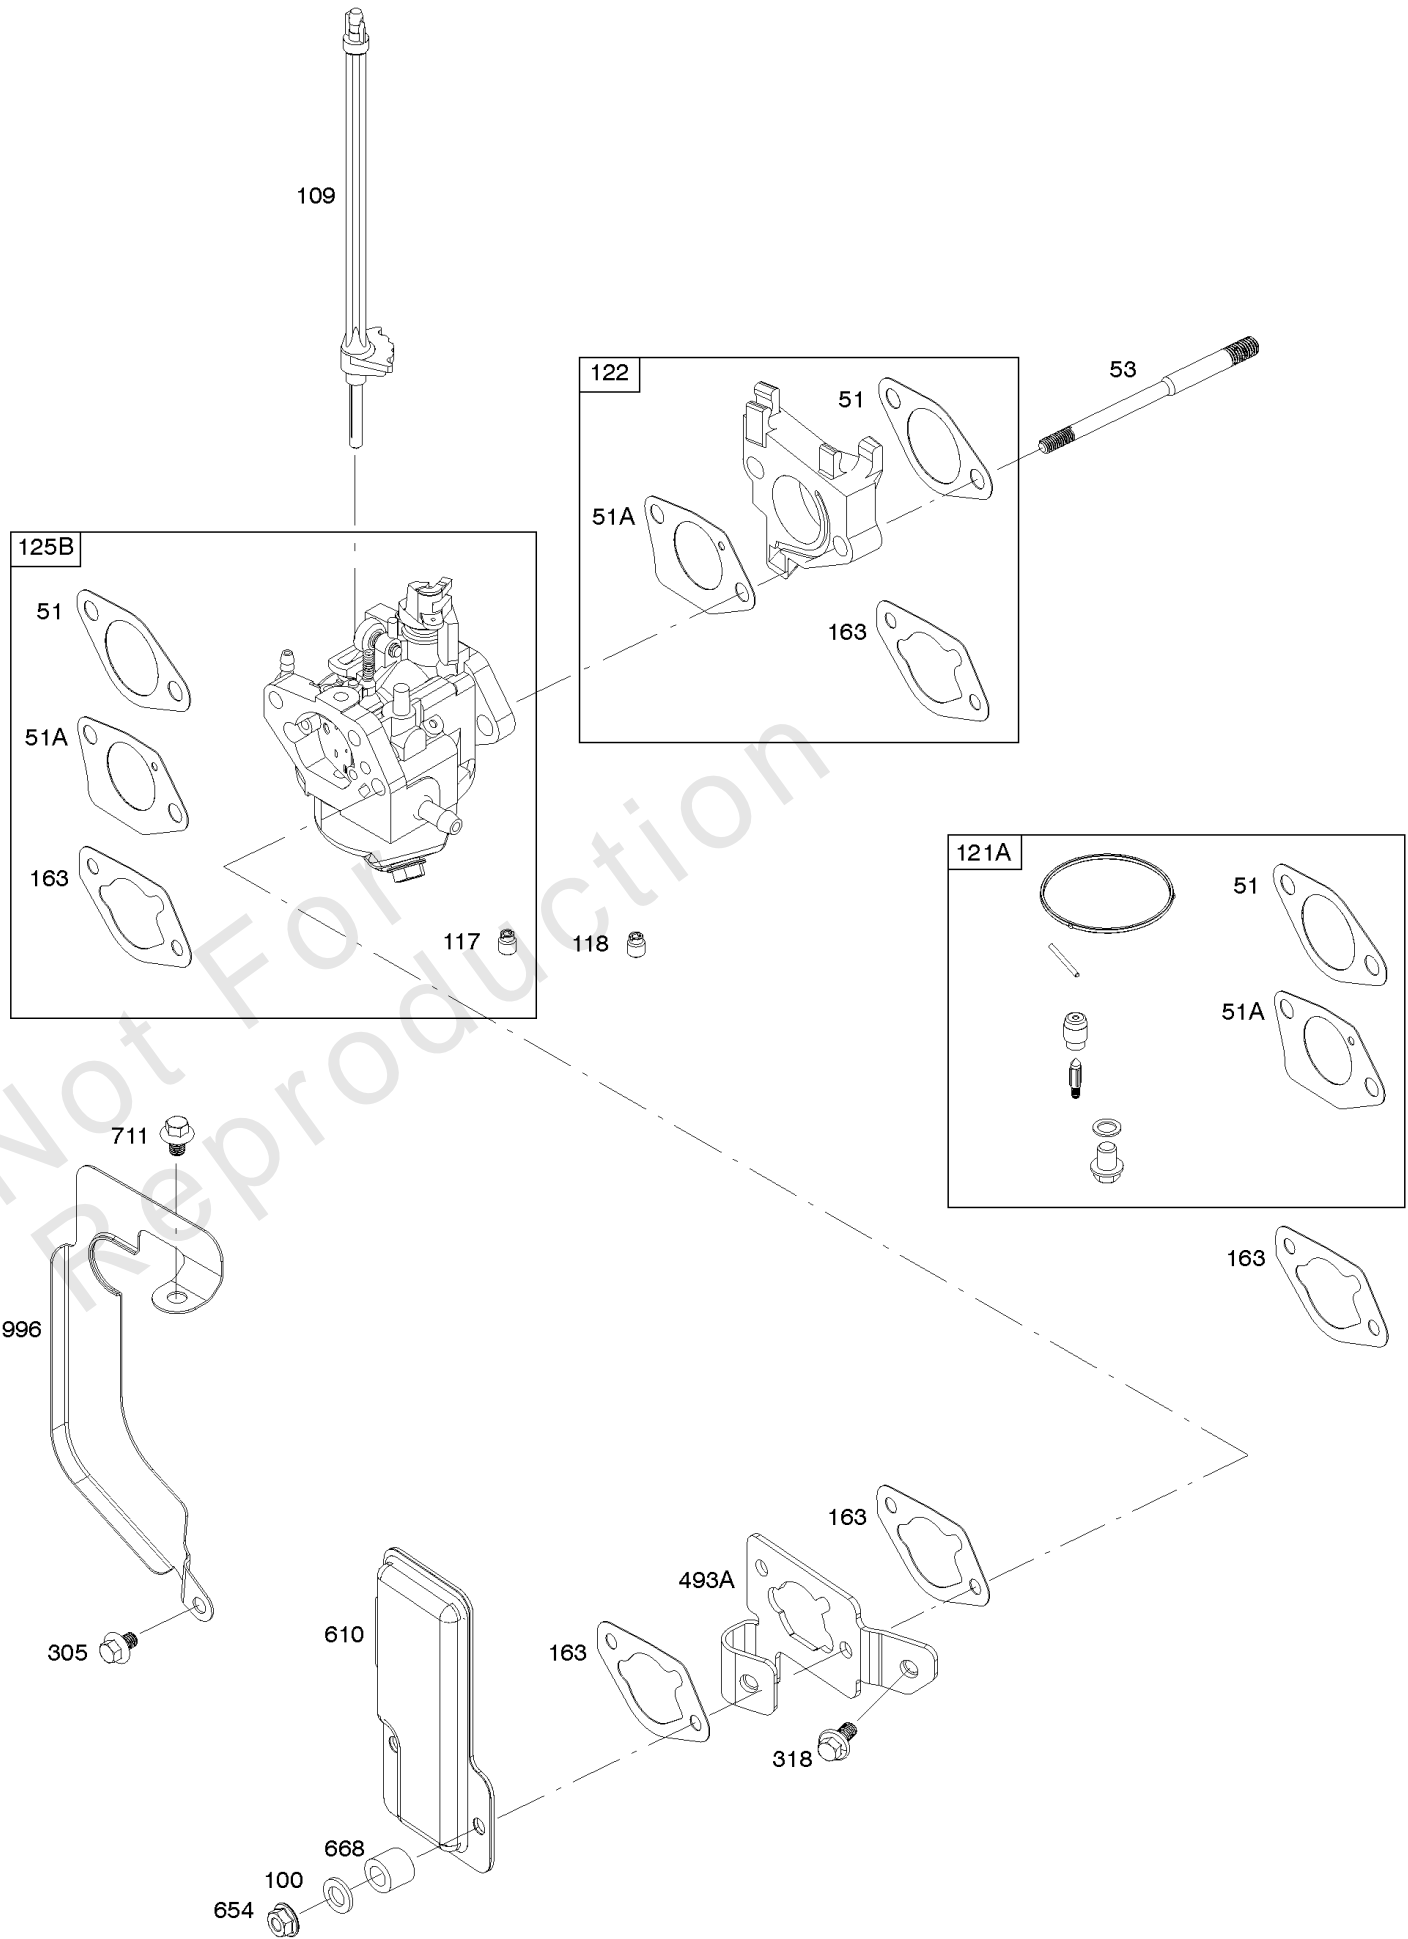

Carburetor

REF NO	PART NO	QTY	DESCRIPTION
51	797845		GASKET, Intake
51A	797755		GASKET, Intake
53	591841		STUD -(Carburetor)
100	591000		WASHER -(Carburetor)
109	799803		SHAFT, Choke
117	591553		JET, Main -(Standard) -Used Before Code Date 20011600
117	84005073		JET, Main -(Standard) -Used After Code Date 20011500
118	591554		JET, Main -(High Altitude) -Used Before Code Date 20011600
118	592231		JET, Main -(High Altitude) -Used After Code Date 20011500
121A	590453		KIT, Carburetor Overhaul
122	799961		SPACER, Carburetor
125B	799802		CARBURETOR
163	797756		GASKET, Air Cleaner
305	798618		SCREW -(Blower Housing)
318	799814		SCREW -(Mounting Bracket)
493A	799806		BRACKET, Mounting
610	799805		ARRESTOR, Intake
654	690939		NUT -(Carburetor)
668	591840		SPACER
711	798618		SCREW -(Carburetor Shield)
996	591844		SHIELD, Carburetor