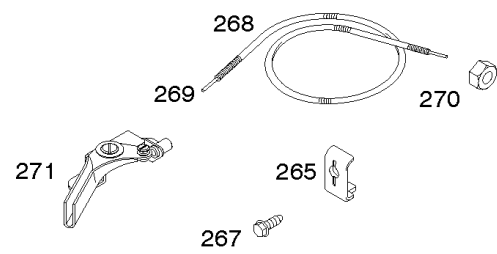

Exhaust System, Fuel Supply

REF NO	PART NO	QTY	DESCRIPTION
180B	799782		TANK, Fuel -(Metal)
181	794641		CAP, Fuel Tank -(Metal)
187	799784		LINE, Fuel -(Formed Hose)
187A	799785		LINE, Fuel -(Formed Hose)
190	590997		SCREW -(Fuel Tank)
240	797346		OUTLET, Tank
300C	591837		MUFFLER
436	799796		MANIFOLD, Exhaust
529	799933		GROMMET
601	791850		CLAMP, Hose
705	590965		NUT -(Fuel Tank)
832	799800		GUARD, Muffler
832C	591838		MUFFLER
836A	798976		SCREW -(Muffler Guard)
883	797770		GASKET, Exhaust
883A	799797		GASKET, Exhaust
958	698180		VALVE, Fuel Shut Off
1176	590965		NUT -(Exhaust Manifold)
1177	590965		NUT -(Muffler)
1302	590457		WASHER -(Muffler Guard)