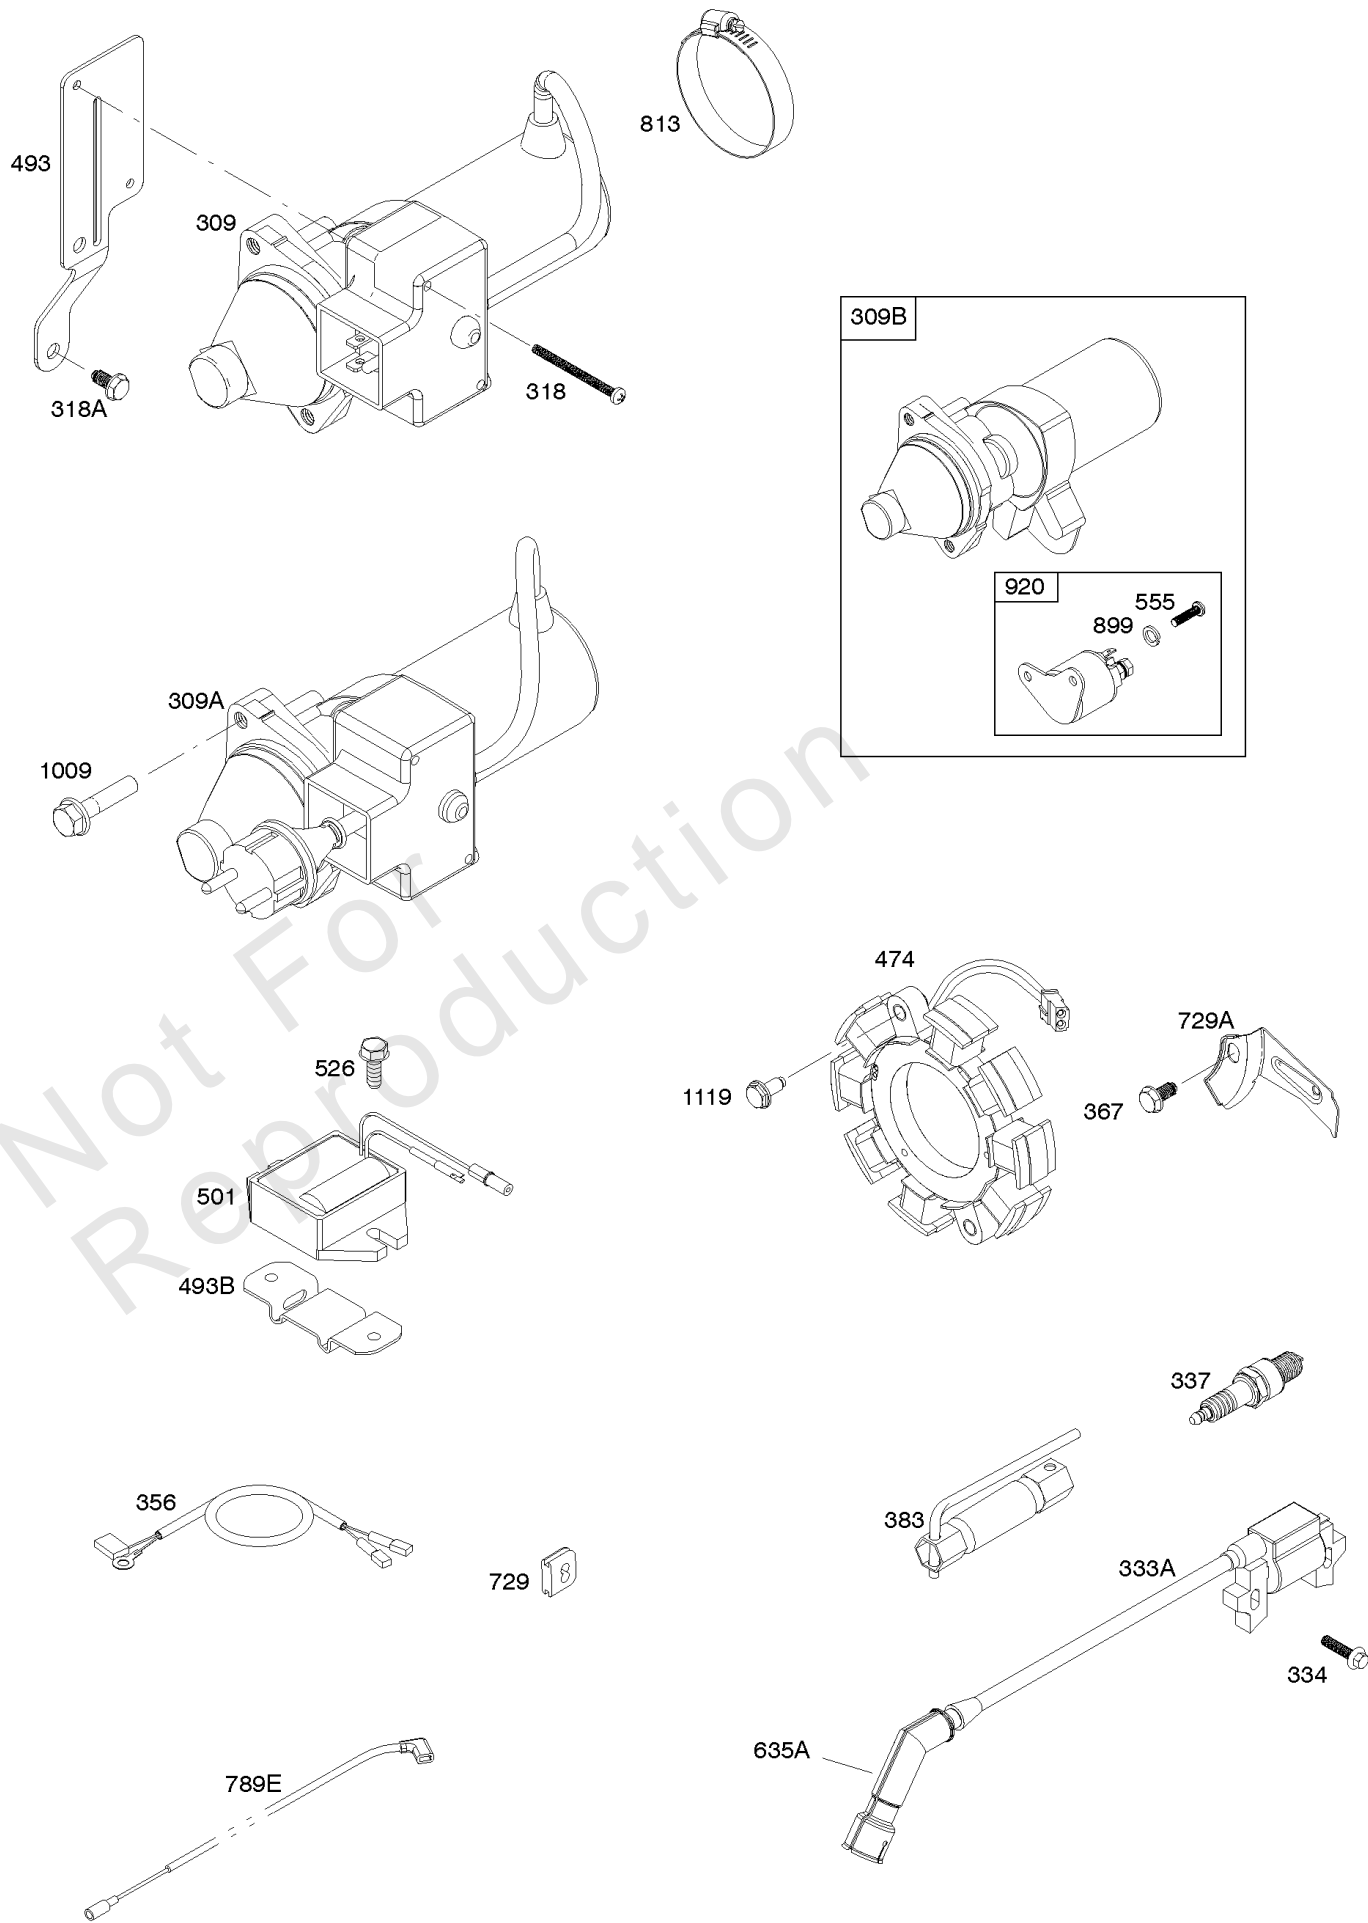

Parts Manual

Mfg. No: 25M137-0003-H1

Alternator, Electrical Starter, Ignition

REF NO	PART NO	QTY	DESCRIPTION
309A	591864		MOTOR, Starter
318	799814		SCREW -(Mounting Bracket)
318A	798618		SCREW -(Mounting Bracket)
333A	798616		ARMATURE, Magneto
334	797655		SCREW -(Magneto Armature)
337	696202		PLUG, Spark
356	799789		WIRE, Stop
367	798618		SCREW -(Wire Clip)
383	19576S		WRENCH, Spark Plug
474	591094		ALTERNATOR
493	799815		BRACKET, Mounting
493B	691177		BRACKET, Mounting
501	698315		REGULATOR
526	690297		SCREW -(Regulator)
555	799532		SCREW -(Starter Solenoid)
635A	797685		BOOT, Spark Plug
729	797750		CLIP, Wire
729A	799844		CLIP, Wire
813	590392		CLAMP
899	799642		WASHER -(Starter Solenoid)
920	799481		SOLENOID, Starter
1009	797776		SCREW -(Starter Motor)
1119	799845		SCREW -(Alternator)