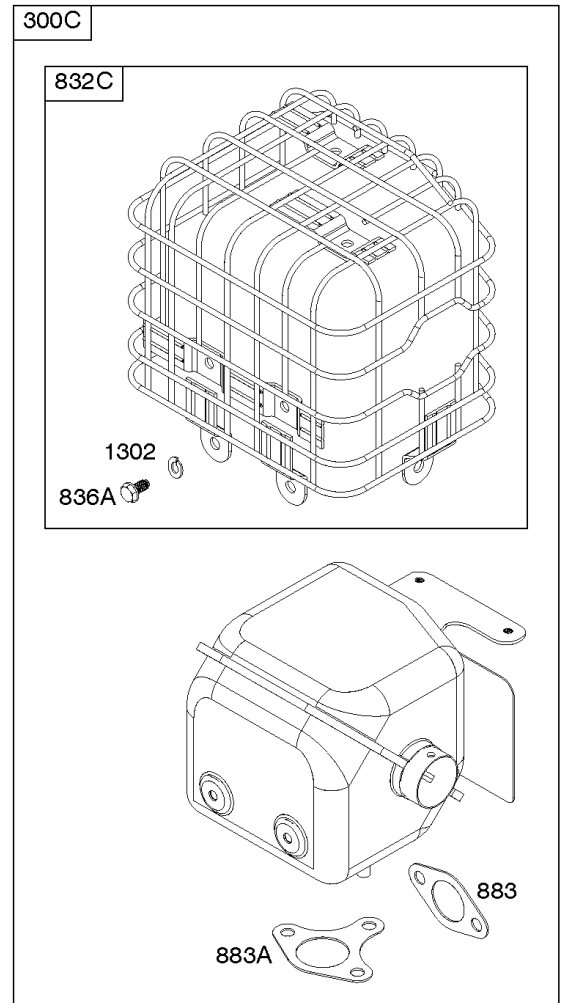

Exhaust System, Fuel Supply

REF NO	PART NO	QTY	DESCRIPTION
180B	799782		TANK, Fuel -(Metal)
181	794641		CAP, Fuel Tank -(Metal)
187	799784		LINE, Fuel -(Formed Hose)
187A	799785		LINE, Fuel -(Formed Hose)
190	590997		SCREW -(Fuel Tank)
240	797346		OUTLET, Tank
300C	591837		MUFFLER
436	799796		MANIFOLD, Exhaust
529	799933		GROMMET
601	791850		CLAMP, Hose
705	590965		NUT -(Fuel Tank)
832	799800		GUARD, Muffler
832C	591838		MUFFLER
836A	798976		SCREW -(Muffler Guard)
883	797770		GASKET, Exhaust
883A	799797		GASKET, Exhaust
958	698180		VALVE, Fuel Shut Off
1176	590965		NUT -(Exhaust Manifold)
1177	590965		NUT -(Muffler)
1302	590457		WASHER -(Muffler Guard)