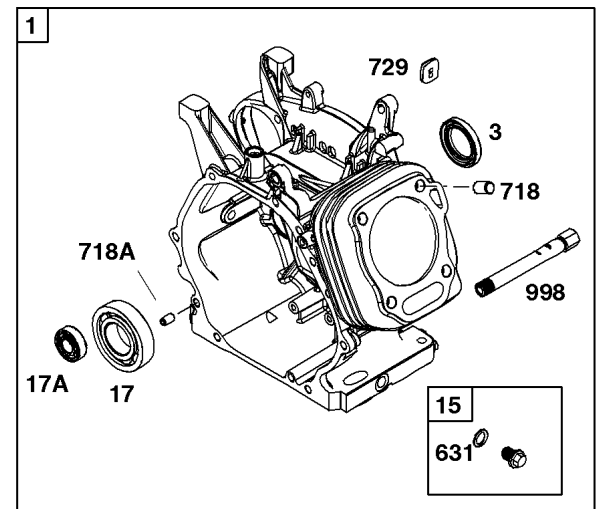

616

Camshaft, Crankcase Cover, Crankshaft, Cylinder, Lubrication, Operator's Manual, Piston/

REF NO	PART NO	QTY	DESCRIPTION
718	797792		PIN, Locating -(Cylinder Head)
718A	797761		PIN, Locating -(Crankcase Cover)
729	797750		CLIP, Wire
758	797852		COUNTERWEIGHT
842	797327		SEAL, O-Ring -(Dipstick Tube)
847	799810		DIPSTICK/TUBE ASSEMBLY
998	799809		PIPE, Oil
1036	-----		Label-Emissions -(Available From A Briggs & Stratton Authorized Dealer)
1058	279903TRI		MANUAL, Operator's
1058	279903EST		MANUAL, Operator's
1058	279903WST		MANUAL, Operator's
1319	794467		LABEL, Warning
1319A	797669		LABEL, Warning