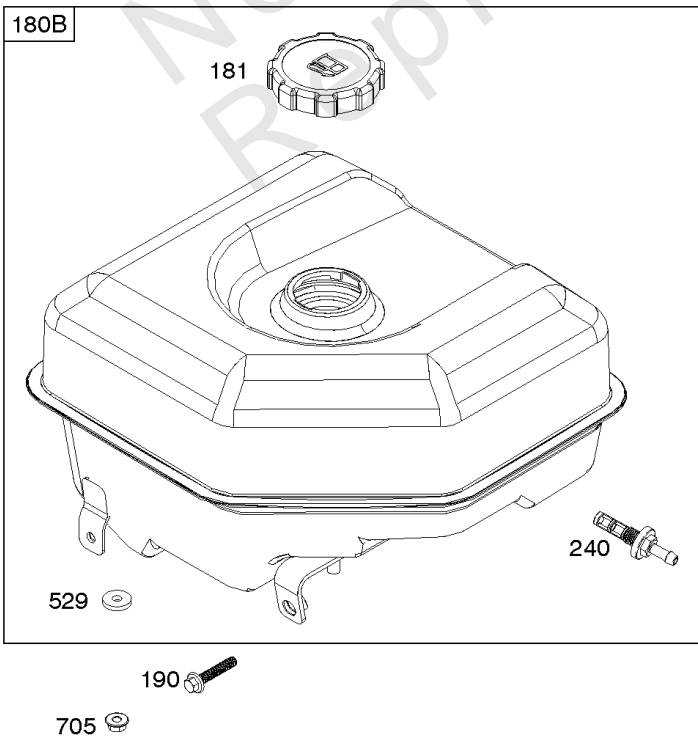

Exhaust System, Fuel Supply

REF NO	PART NO	QTY	DESCRIPTION
180B	799782		TANK, Fuel -(Metal)
181	794641		CAP, Fuel Tank -(Metal)
187	799784		LINE, Fuel -(Formed Hose)
187A	799785		LINE, Fuel -(Formed Hose)
190	590997		SCREW -(Fuel Tank)
240	797346		OUTLET, Tank
300C	591837		MUFFLER
436	799796		MANIFOLD, Exhaust
529	799933		GROMMET
601	791850		CLAMP, Hose
705	590965		NUT -(Fuel Tank)
832	799800		GUARD, Muffler
832C	591838		MUFFLER
836A	798976		SCREW -(Muffler Guard)
883	797770		GASKET, Exhaust
883A	799797		GASKET, Exhaust
958	698180		VALVE, Fuel Shut Off
1176	590965		NUT -(Exhaust Manifold)
1177	590965		NUT -(Muffler)
1302	590457		WASHER -(Muffler Guard)