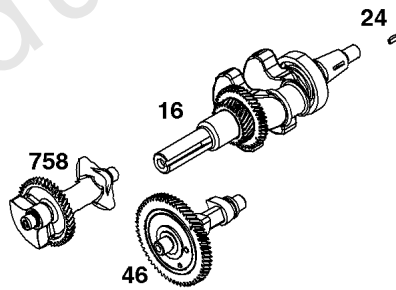

614

276A

616

Camshaft, Crankcase Cover, Crankshaft, Cylinder, Lubrication, Operator's Manual, Piston/

REF NO	PART NO	QTY	DESCRIPTION
1	594185		CYLINDER ASSEMBLY -Used After Code Date 13101000
1	799808		CYLINDER ASSEMBLY -Used Before Code Date 13101100
3	797766		SEAL, Oil -(Magneto Side)
12	797789		GASKET, Crankcase
15	797793		PLUG, Oil Drain
16	591097		CRANKSHAFT
17	797765		BEARING, Ball -(Crankshaft)
17A	797764		BEARING, Ball -(Counterweight)
18	799812		COVER, Crankcase -(Includes Governor Gear - Not Serviced Separately)
20	797766		SEAL, Oil -(PTO Side)
21	799857		CAP, Oil Fill
22	797795		SCREW -(Crankcase Cover/Sump)
24	797812		KEY, Flywheel
25	799536		PISTON ASSEMBLY -(.010 Oversize)
25	799537		PISTON ASSEMBLY -(.020 Oversize)
25	799535		PISTON ASSEMBLY -(Standard)
26	799538		SET, Ring -(Standard)
26	799539		SET, Ring -(.010 Oversize)
26	799540		SET, Ring -(.020 Oversize)
27	797803		LOCK, Piston Pin
28	797799		PIN, Piston
29	797804		ROD, Connecting
46	797851		CAMSHAFT
227	799924		LEVER, Governor Control
276A	797806		WASHER, Sealing -(Governor Crank)
287	798618		SCREW -(Dipstick Tube)
306	797749		SHIELD, Cylinder
307	798618		SCREW -(Cylinder Shield)
505	690939		NUT -(Governor Control Lever)
512	591863		HOSE, Oil Drain
522	799941		PLUG, Dipstick/Fill
524	597262		SEAL, O-Ring -(Dipstick Tube)
562	797230		BOLT -(Governor Control Lever)
614	797229		PIN, Cotter
616	797805		CRANK, Governor
631	797794		WASHER -(Oil Drain Plug)