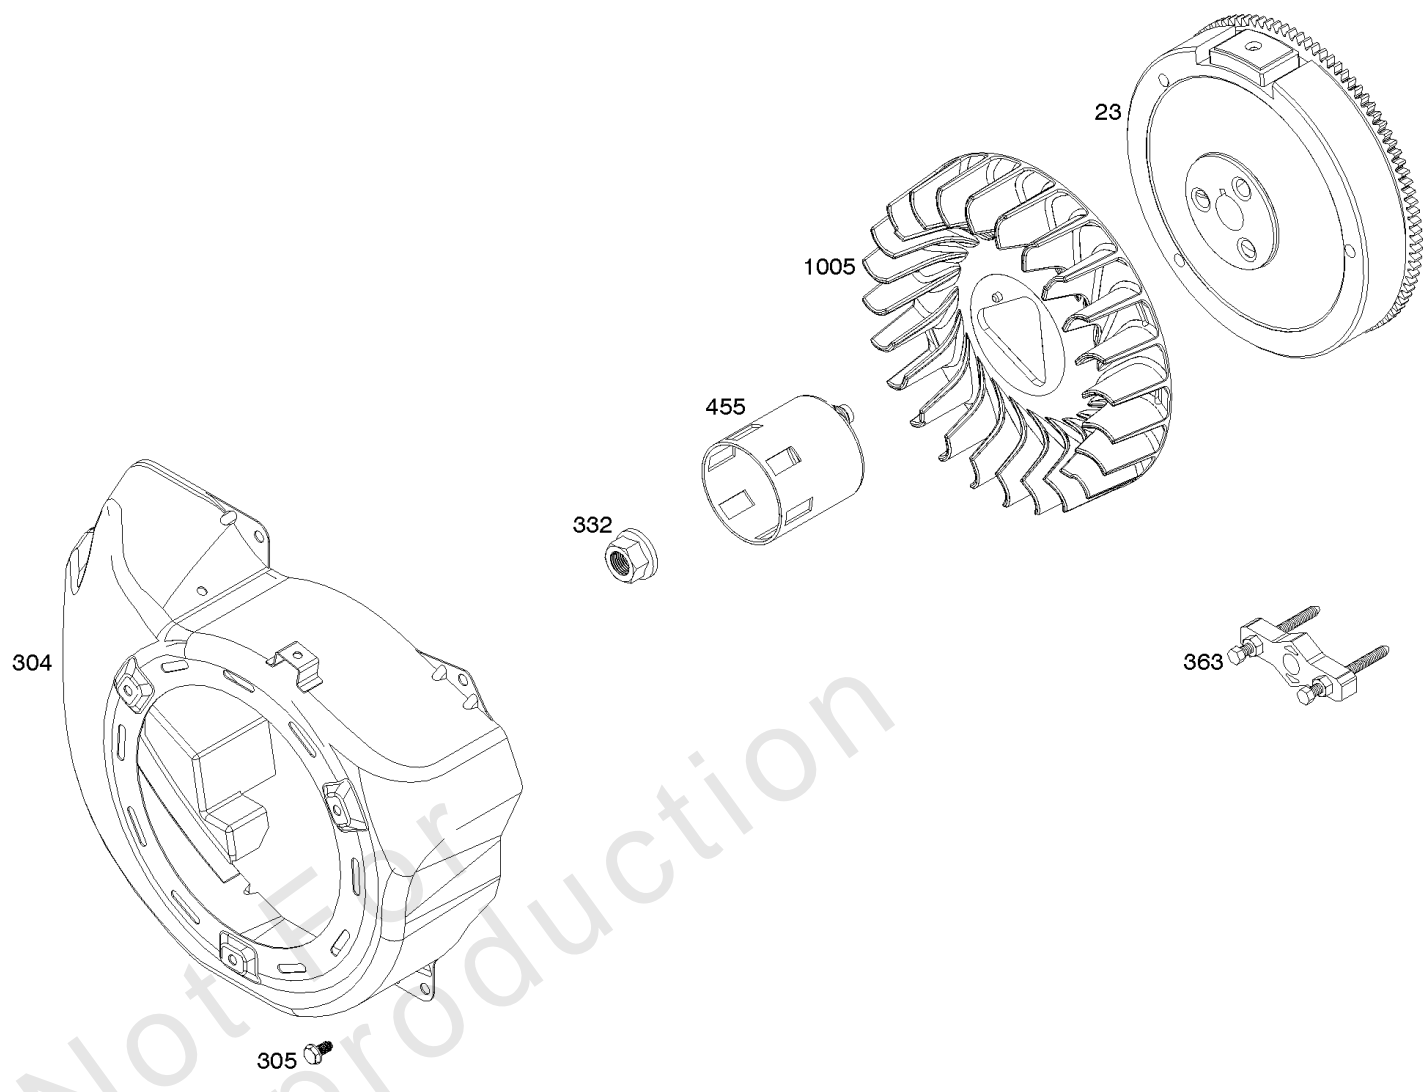

Parts Manual

Mfg. No: 25M137-0005-F1

Alternator, Electrical Starter, Ignition

REF NO	PART NO	QTY	DESCRIPTION
309	799813		MOTOR, Starter
318	799814		SCREW -(Mounting Bracket)
318A	798618		SCREW -(Mounting Bracket)
333A	798616		ARMATURE, Magneto
334	797655		SCREW -(Magneto Armature)
337	696202		PLUG, Spark
356	799789		WIRE, Stop
367	798618		SCREW -(Wire Clip)
383	19576S		WRENCH, Spark Plug
474	591094		ALTERNATOR
493	799815		BRACKET, Mounting
493B	691177		BRACKET, Mounting
501	698315		REGULATOR
526	690297		SCREW -(Regulator)
555	799532		SCREW -(Starter Solenoid)
635A	797685		BOOT, Spark Plug
729	797750		CLIP, Wire
729A	799844		CLIP, Wire
813	590392		CLAMP
899	799642		WASHER -(Starter Solenoid)
920	799481		SOLENOID, Starter
1009	797776		SCREW -(Starter Motor)
1119	799845		SCREW -(Alternator)