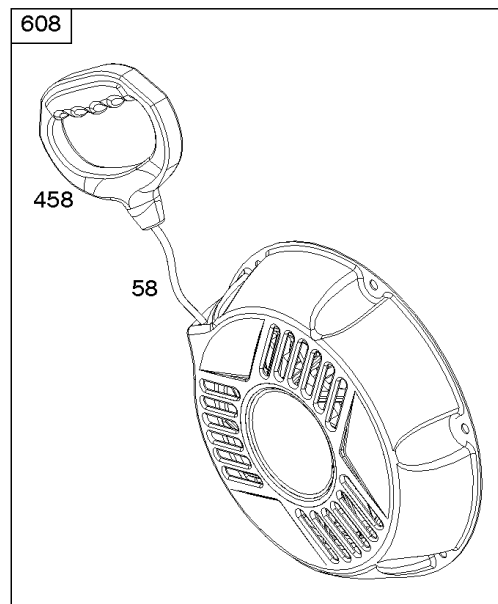

Parts Manual

Mfg. No: 25M137-0005-F1

Alternator, Electrical Starter, Ignition

REF NO	PART NO	QTY	DESCRIPTION
309	799813		MOTOR, Starter
318	799814		SCREW -(Mounting Bracket)
318A	798618		SCREW -(Mounting Bracket)
333A	798616		ARMATURE, Magneto
334	797655		SCREW -(Magneto Armature)
337	696202		PLUG, Spark
356	799789		WIRE, Stop
367	798618		SCREW -(Wire Clip)
383	19576S		WRENCH, Spark Plug
474	591094		ALTERNATOR
493	799815		BRACKET, Mounting
493B	691177		BRACKET, Mounting
501	698315		REGULATOR
526	690297		SCREW -(Regulator)
555	799532		SCREW -(Starter Solenoid)
635A	797685		BOOT, Spark Plug
729	797750		CLIP, Wire
729A	799844		CLIP, Wire
813	590392		CLAMP
899	799642		WASHER -(Starter Solenoid)
920	799481		SOLENOID, Starter
1009	797776		SCREW -(Starter Motor)
1119	799845		SCREW -(Alternator)