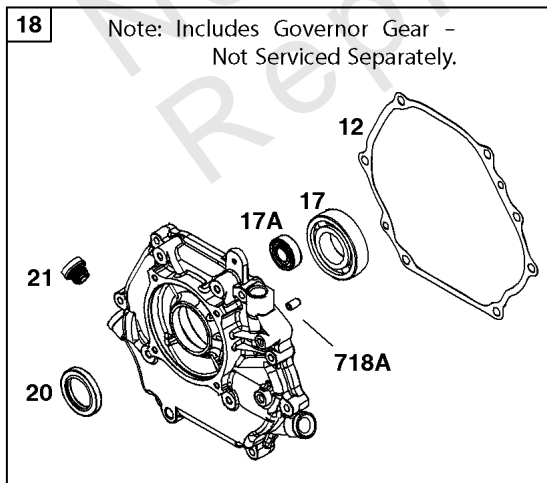

614

276A

616

Camshaft, Crankcase Cover, Crankshaft, Cylinder, Lubrication, Operator's Manual, Piston/

REF NO	PART NO	QTY	DESCRIPTION
1	594185		CYLINDER ASSEMBLY -Used After Code Date 13101000
1	799808		CYLINDER ASSEMBLY -Used Before Code Date 13101100
3	797766		SEAL, Oil -(Magneto Side)
12	797789		GASKET, Crankcase
15	797793		PLUG, Oil Drain
16	591097		CRANKSHAFT
17	797765		BEARING, Ball -(Crankshaft)
17A	797764		BEARING, Ball -(Counterweight)
18	799812		COVER, Crankcase -(Includes Governor Gear - Not Serviced Separately)
20	797766		SEAL, Oil -(PTO Side)
21	799857		CAP, Oil Fill
22	797795		SCREW -(Crankcase Cover/Sump)
24	797812		KEY, Flywheel
25	799536		PISTON ASSEMBLY -(.010 Oversize)
25	799537		PISTON ASSEMBLY -(.020 Oversize)
25	799535		PISTON ASSEMBLY -(Standard)
26	799538		SET, Ring -(Standard)
26	799539		SET, Ring -(.010 Oversize)
26	799540		SET, Ring -(.020 Oversize)
27	797803		LOCK, Piston Pin
28	797799		PIN, Piston
29	797804		ROD, Connecting
46	797851		CAMSHAFT
227	799924		LEVER, Governor Control
276A	797806		WASHER, Sealing -(Governor Crank)
287	798618		SCREW -(Dipstick Tube)
306	797749		SHIELD, Cylinder
307	798618		SCREW -(Cylinder Shield)
505	690939		NUT -(Governor Control Lever)
512	591863		HOSE, Oil Drain
522	799941		PLUG, Dipstick/Fill
524	597262		SEAL, O-Ring -(Dipstick Tube)
562	797230		BOLT -(Governor Control Lever)
614	797229		PIN, Cotter
616	797805		CRANK, Governor
631	797794		WASHER -(Oil Drain Plug)