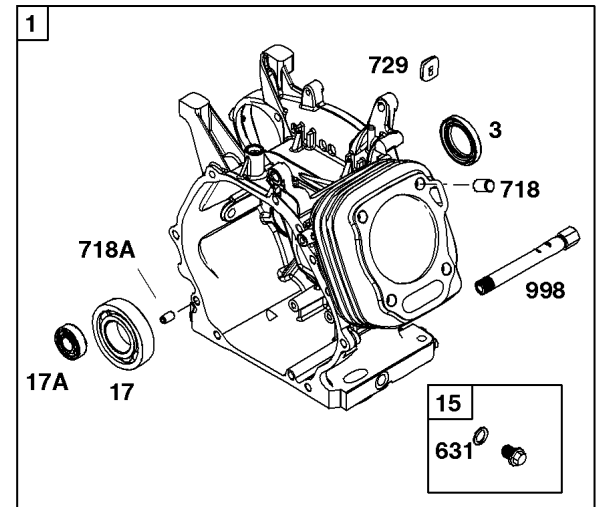

1319 WARNING LABEL

REQUIRED when replacing parts with warning labels affixed.

1319A WARNING LABEL

REQUIRED when replacing parts with warning labels affixed.

1058 OPERATOR'S MANUAL

1036 EMISSIONS LABEL

614

276A

616

Camshaft, Crankcase Cover, Crankshaft, Cylinder, Lubrication, Operator's Manual, Piston/

REF NO	PART NO	QTY	DESCRIPTION
1	594185		CYLINDER ASSEMBLY -Used After Code Date 13101000
1	799808		CYLINDER ASSEMBLY -Used Before Code Date 13101100
3	797766		SEAL, Oil -(Magneto Side)
12	797789		GASKET, Crankcase
15	797793		PLUG, Oil Drain
16	591097		CRANKSHAFT
17	797765		BEARING, Ball -(Crankshaft)
17A	797764		BEARING, Ball -(Counterweight)
18	799812		COVER, Crankcase -(Includes Governor Gear - Not Serviced Separately)
20	797766		SEAL, Oil -(PTO Side)
21	799857		CAP, Oil Fill
22	797795		SCREW -(Crankcase Cover/Sump)
24	797812		KEY, Flywheel
25	799536		PISTON ASSEMBLY -(.010 Oversize)
25	799537		PISTON ASSEMBLY -(.020 Oversize)
25	799535		PISTON ASSEMBLY -(Standard)
26	799538		SET, Ring -(Standard)
26	799539		SET, Ring -(.010 Oversize)
26	799540		SET, Ring -(.020 Oversize)
27	797803		LOCK, Piston Pin
28	797799		PIN, Piston
29	797804		ROD, Connecting
46	797851		CAMSHAFT
227	799924		LEVER, Governor Control
276A	797806		WASHER, Sealing -(Governor Crank)
287	798618		SCREW -(Dipstick Tube)
306	797749		SHIELD, Cylinder
307	798618		SCREW -(Cylinder Shield)
505	690939		NUT -(Governor Control Lever)
512	591863		HOSE, Oil Drain
522	799941		PLUG, Dipstick/Fill
524	597262		SEAL, O-Ring -(Dipstick Tube)
562	797230		BOLT -(Governor Control Lever)
614	797229		PIN, Cotter
616	797805		CRANK, Governor
631	797794		WASHER -(Oil Drain Plug)