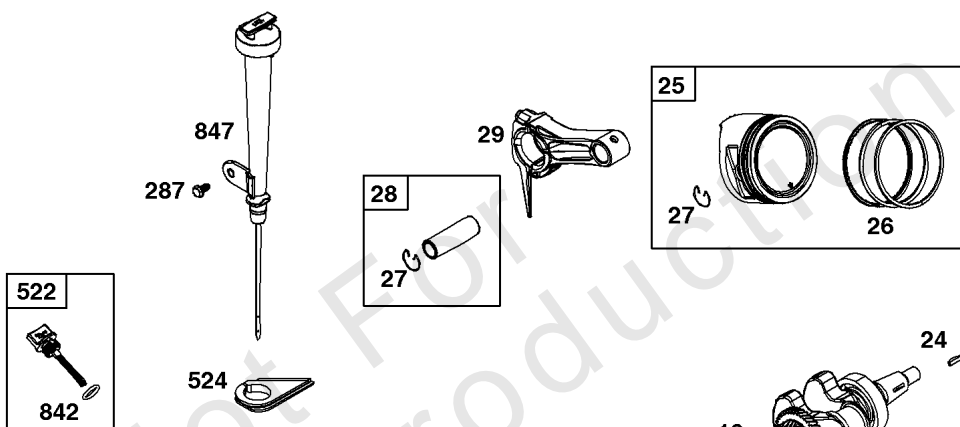

1319 WARNING LABEL

REQUIRED when replacing parts with warning labels affixed.

1319A WARNING LABEL

REQUIRED when replacing parts with warning labels affixed.

1058 OPERATOR'S MANUAL

1036 EMISSIONS LABEL

614

276A

616

Camshaft, Crankcase Cover, Crankshaft, Cylinder, Lubrication, Operator's Manual, Piston/

REF NO	PART NO	QTY	DESCRIPTION
718	797792		PIN, Locating -(Cylinder Head)
718A	797761		PIN, Locating -(Crankcase Cover)
729	797750		CLIP, Wire
758	797852		COUNTERWEIGHT
842	797327		SEAL, O-Ring -(Dipstick Tube)
847	799810		DIPSTICK/TUBE ASSEMBLY
998	799809		PIPE, Oil
1036	-----		Label-Emissions -(Available From A Briggs & Stratton Authorized Dealer)
1058	279903TRI		MANUAL, Operator's
1058	279903EST		MANUAL, Operator's
1058	279903WST		MANUAL, Operator's
1319	794467		LABEL, Warning
1319A	797669		LABEL, Warning