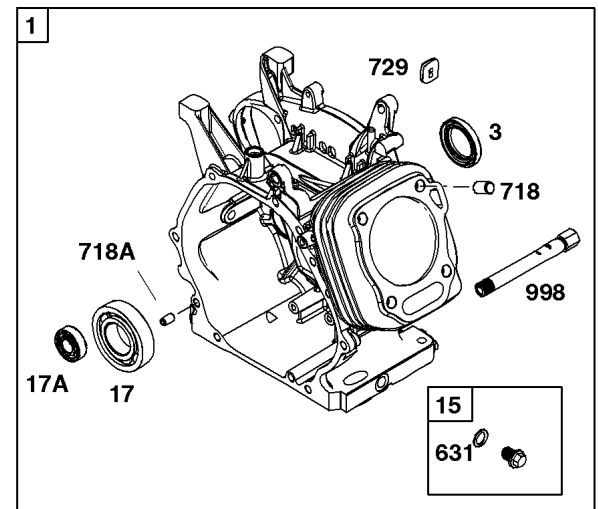

## Camshaft, Crankcase Cover, Crankshaft, Cylinder, Lubrication, Operator's Manual, Piston/

REF NO	PART NO	QTY	DESCRIPTION
1	594185		CYLINDER ASSEMBLY -Used After Code Date 13101000
1	799808		CYLINDER ASSEMBLY -Used Before Code Date 13101100
3	797766		SEAL, Oil -(Magneto Side)
12	797789		GASKET, Crankcase
15	797793		PLUG, Oil Drain
16	591096		CRANKSHAFT
17	797765		BEARING, Ball -(Crankshaft)
17A	797764		BEARING, Ball -(Counterweight)
18	799812		COVER, Crankcase -(Includes Governor Gear - Not Serviced Separately)
20	797766		SEAL, Oil -(PTO Side)
21	799857		CAP, Oil Fill
22	797795		SCREW -(Crankcase Cover/Sump)
24	797812		KEY, Flywheel
25	799536		PISTON ASSEMBLY -(.010 Oversize)
25	799537		PISTON ASSEMBLY -(.020 Oversize)
25	799535		PISTON ASSEMBLY -(Standard)
26	799538		SET, Ring -(Standard)
26	799539		SET, Ring -(.010 Oversize)
26	799540		SET, Ring -(.020 Oversize)
27	797803		LOCK, Piston Pin
28	797799		PIN, Piston
29	797804		ROD, Connecting
46	797851		CAMSHAFT
227	799924		LEVER, Governor Control
276A	797806		WASHER, Sealing -(Governor Crank)
287	798618		SCREW -(Dipstick Tube)
306	797749		SHIELD, Cylinder
307	798618		SCREW -(Cylinder Shield)
505	690939		NUT -(Governor Control Lever)
512	591863		HOSE, Oil Drain
522	799941		PLUG, Dipstick/Fill
524	597262		SEAL, O-Ring -(Dipstick Tube)
562	797230		BOLT -(Governor Control Lever)
614	797229		PIN, Cotter
616	797805		CRANK, Governor
631	797794		WASHER -(Oil Drain Plug)