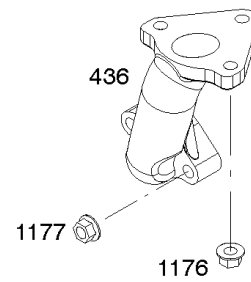

## ***Camshaft, Crankcase Cover, Crankshaft, Cylinder, Lubrication, Operator's Manual, Piston/***

<b>REF NO</b>	<b>PART NO</b>	<b>QTY</b>	<b>DESCRIPTION</b>
718	797792		PIN, Locating -(Cylinder Head)
718A	797761		PIN, Locating -(Crankcase Cover)
729	797750		CLIP, Wire
758	797852		COUNTERWEIGHT
842	797327		SEAL, O-Ring -(Dipstick Tube)
847	799810		DIPSTICK/TUBE ASSEMBLY
998	799809		PIPE, Oil
1036	-----		Label-Emissions -(Available From A Briggs & Stratton Authorized Dealer)
1058	279903TRI		MANUAL, Operator's
1058	279903EST		MANUAL, Operator's
1058	279903WST		MANUAL, Operator's
1319	794467		LABEL, Warning
1319A	797669		LABEL, Warning

## Cylinder Head, Gasket Sets

REF NO	PART NO	QTY	DESCRIPTION
3	797766		SEAL, Oil -(Magneto Side)
5	799801		HEAD, Cylinder
7	799534		GASKET, Cylinder Head
12	797789		GASKET, Crankcase
13	797791		SCREW -(Cylinder Head)
20	797766		SEAL, Oil -(PTO Side)
33	797778		VALVE, Exhaust
34	797777		VALVE, Intake
35	797780		SPRING, Valve -(Intake)
36	797780		SPRING, Valve -(Exhaust)
40	797781		RETAINER, Valve
40A	797782		RETAINER, Valve
42	797783		KEEPER, Valve
45	797786		TAPPET, Valve
51	797845		GASKET, Intake
51A	797755		GASKET, Intake
163	797756		GASKET, Air Cleaner
238	797784		CAP, Valve
276	797847		WASHER, Sealing -(Rocker Cover)
358	799952		GASKET SET, Engine
718	797792		PIN, Locating -(Cylinder Head)
830	591088		STUD, Rocker Arm -Used After Code Date 11090200
830	798954		STUD, Rocker Arm -(Rocker Arm) -Used Before Code Date 11090300
868	797854		SEAL, Valve -(Intake)
883	797770		GASKET, Exhaust
883A	799797		GASKET, Exhaust
914	797848		SCREW -(Rocker Cover)
1022	797846		GASKET, Rocker Cover
1023	799778		COVER, Rocker
1026	797785		ROD, Push -Used Before Code Date 11090300
1026	799966		ROD, Push -Used After Code Date 11090200
1029	591087		ARM, Rocker -Used After Code Date 11090200
1029	797779		ARM, Rocker -Used Before Code Date 11090300
1034	797787		GUIDE, Push Rod
1095	799953		GASKET SET, Valve