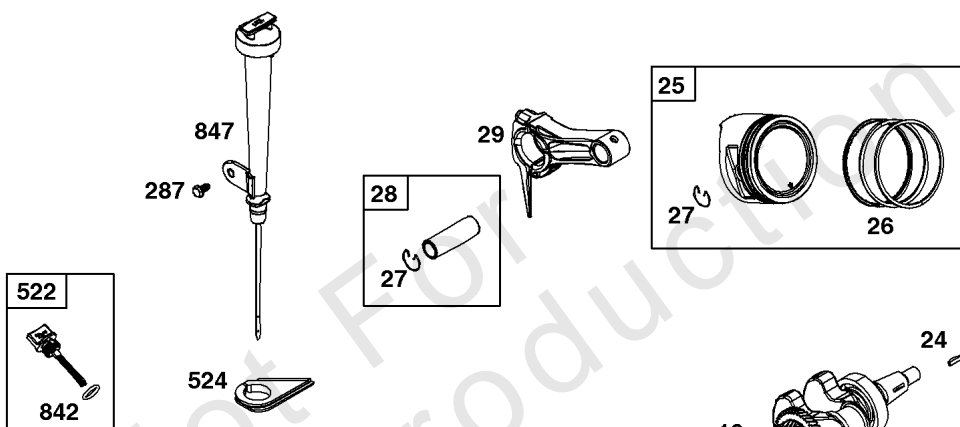

Not For Reproduction

1319 WARNING LABEL

REQUIRED when replacing parts with warning labels affixed.

1319A WARNING LABEL

REQUIRED when replacing parts with warning labels affixed.

1058 OPERATOR'S MANUAL

1036 EMISSIONS LABEL

## Camshaft, Crankcase Cover, Crankshaft, Cylinder, Lubrication, Operator's Manual, Piston/

REF NO	PART NO	QTY	DESCRIPTION
1	594185		CYLINDER ASSEMBLY -Used After Code Date 13101000
1	799808		CYLINDER ASSEMBLY -Used Before Code Date 13101100
3	797766		SEAL, Oil -(Magneto Side)
12	797789		GASKET, Crankcase
15	797793		PLUG, Oil Drain
16	591096		CRANKSHAFT
17	797765		BEARING, Ball -(Crankshaft)
17A	797764		BEARING, Ball -(Counterweight)
18	799812		COVER, Crankcase -(Includes Governor Gear - Not Serviced Separately)
20	797766		SEAL, Oil -(PTO Side)
21	799857		CAP, Oil Fill
22	797795		SCREW -(Crankcase Cover/Sump)
24	797812		KEY, Flywheel
25	799536		PISTON ASSEMBLY -(.010 Oversize)
25	799537		PISTON ASSEMBLY -(.020 Oversize)
25	799535		PISTON ASSEMBLY -(Standard)
26	799538		SET, Ring -(Standard)
26	799539		SET, Ring -(.010 Oversize)
26	799540		SET, Ring -(.020 Oversize)
27	797803		LOCK, Piston Pin
28	797799		PIN, Piston
29	797804		ROD, Connecting
46	797851		CAMSHAFT
227	799924		LEVER, Governor Control
276A	797806		WASHER, Sealing -(Governor Crank)
287	798618		SCREW -(Dipstick Tube)
306	797749		SHIELD, Cylinder
307	798618		SCREW -(Cylinder Shield)
505	690939		NUT -(Governor Control Lever)
512	591863		HOSE, Oil Drain
522	799941		PLUG, Dipstick/Fill
524	597262		SEAL, O-Ring -(Dipstick Tube)
562	797230		BOLT -(Governor Control Lever)
614	797229		PIN, Cotter
616	797805		CRANK, Governor
631	797794		WASHER -(Oil Drain Plug)