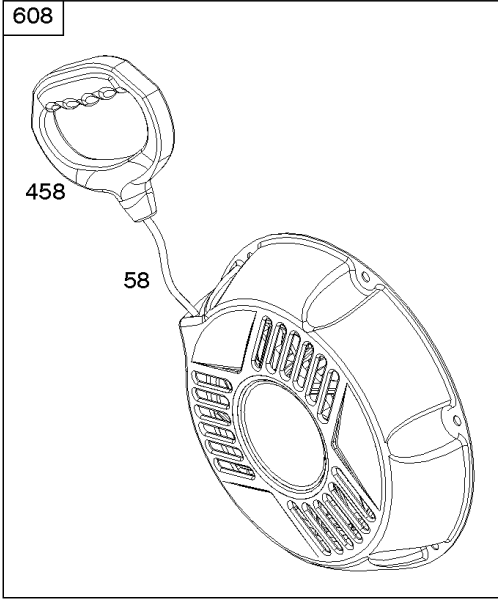

## Alternator, Electrical Starter, Ignition

REF NO	PART NO	QTY	DESCRIPTION
309A	591864		MOTOR, Starter
318	799814		SCREW -(Mounting Bracket)
318A	798618		SCREW -(Mounting Bracket)
333A	798616		ARMATURE, Magneto
334	797655		SCREW -(Magneto Armature)
337	696202		PLUG, Spark
356	799789		WIRE, Stop
367	798618		SCREW -(Wire Clip)
383	19576S		WRENCH, Spark Plug
474	799843		ALTERNATOR
493	799815		BRACKET, Mounting
493B	691177		BRACKET, Mounting
526	690297		SCREW -(Regulator)
555	799532		SCREW -(Starter Solenoid)
635A	797685		BOOT, Spark Plug
729	797750		CLIP, Wire
729A	799844		CLIP, Wire
813	590392		CLAMP
899	799642		WASHER -(Starter Solenoid)
920	799481		SOLENOID, Starter
1009	797776		SCREW -(Starter Motor)
1119	799845		SCREW -(Alternator)

## ***Camshaft, Crankcase Cover, Crankshaft, Cylinder, Lubrication, Operator's Manual, Piston/***

<b>REF NO</b>	<b>PART NO</b>	<b>QTY</b>	<b>DESCRIPTION</b>
718	797792		PIN, Locating -(Cylinder Head)
718A	797761		PIN, Locating -(Crankcase Cover)
729	797750		CLIP, Wire
758	797852		COUNTERWEIGHT
842	797327		SEAL, O-Ring -(Dipstick Tube)
847	799810		DIPSTICK/TUBE ASSEMBLY
998	799809		PIPE, Oil
1036	-----		Label-Emissions -(Available From A Briggs & Stratton Authorized Dealer)
1058	279903TRI		MANUAL, Operator's
1058	279903EST		MANUAL, Operator's
1058	279903WST		MANUAL, Operator's
1319	794467		LABEL, Warning
1319A	797669		LABEL, Warning