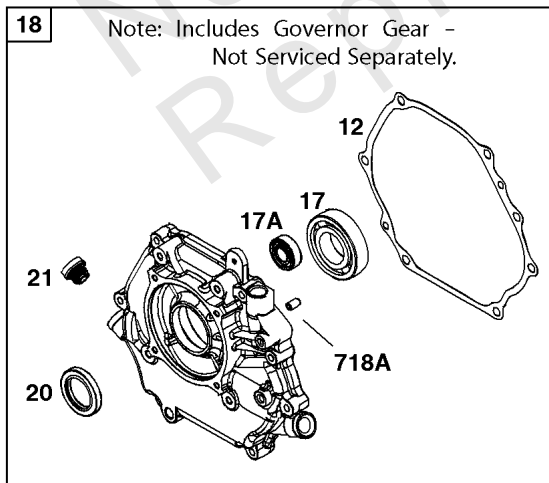

## ***Camshaft, Crankcase Cover, Crankshaft, Cylinder, Lubrication, Operator's Manual, Piston/***

<b>REF NO</b>	<b>PART NO</b>	<b>QTY</b>	<b>DESCRIPTION</b>
718	797792		PIN, Locating -(Cylinder Head)
718A	797761		PIN, Locating -(Crankcase Cover)
729	797750		CLIP, Wire
758	797852		COUNTERWEIGHT
842	797327		SEAL, O-Ring -(Dipstick Tube)
847	799810		DIPSTICK/TUBE ASSEMBLY
998	799809		PIPE, Oil
1036	-----		Label-Emissions -(Available From A Briggs & Stratton Authorized Dealer)
1058	279903TRI		MANUAL, Operator's
1058	279903EST		MANUAL, Operator's
1058	279903WST		MANUAL, Operator's
1319	794467		LABEL, Warning
1319A	797669		LABEL, Warning