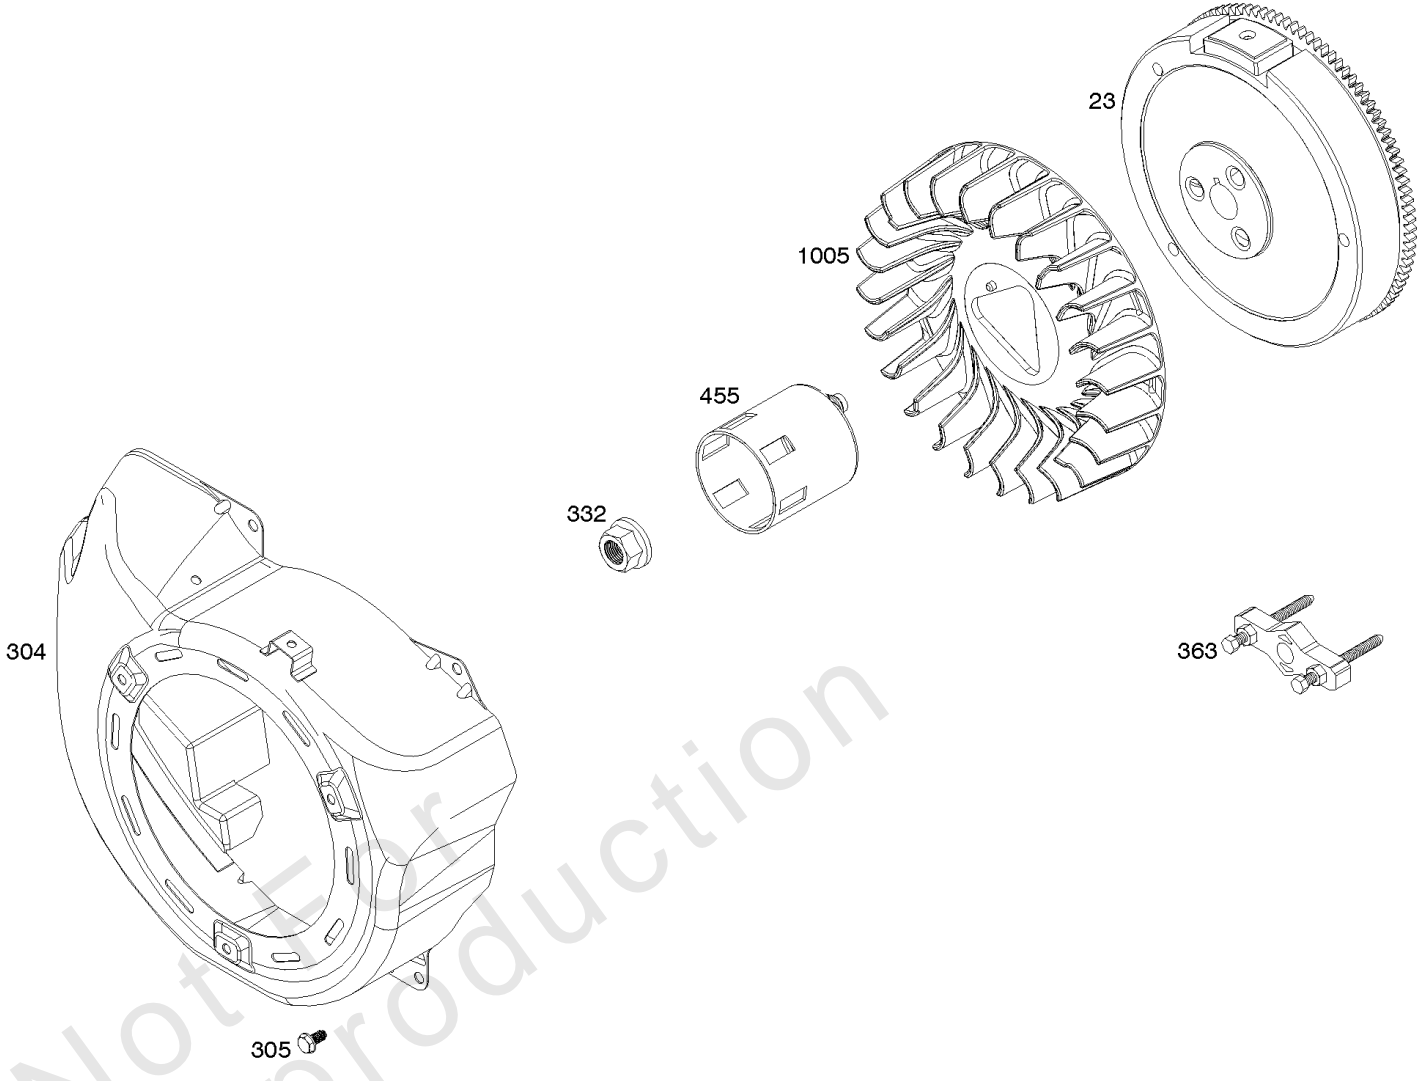

# Parts Manual

Mfg. No: 25M137-0008-F1

## Alternator, Electrical Starter, Ignition

REF NO	PART NO	QTY	DESCRIPTION
309A	591864		MOTOR, Starter
318	799814		SCREW -(Mounting Bracket)
318A	798618		SCREW -(Mounting Bracket)
333A	798616		ARMATURE, Magneto
334	797655		SCREW -(Magneto Armature)
337	696202		PLUG, Spark
356	799789		WIRE, Stop
367	798618		SCREW -(Wire Clip)
383	19576S		WRENCH, Spark Plug
474	799843		ALTERNATOR
493	799815		BRACKET, Mounting
493B	691177		BRACKET, Mounting
526	690297		SCREW -(Regulator)
555	799532		SCREW -(Starter Solenoid)
635A	797685		BOOT, Spark Plug
729	797750		CLIP, Wire
729A	799844		CLIP, Wire
813	590392		CLAMP
899	799642		WASHER -(Starter Solenoid)
920	799481		SOLENOID, Starter
1009	797776		SCREW -(Starter Motor)
1119	799845		SCREW -(Alternator)