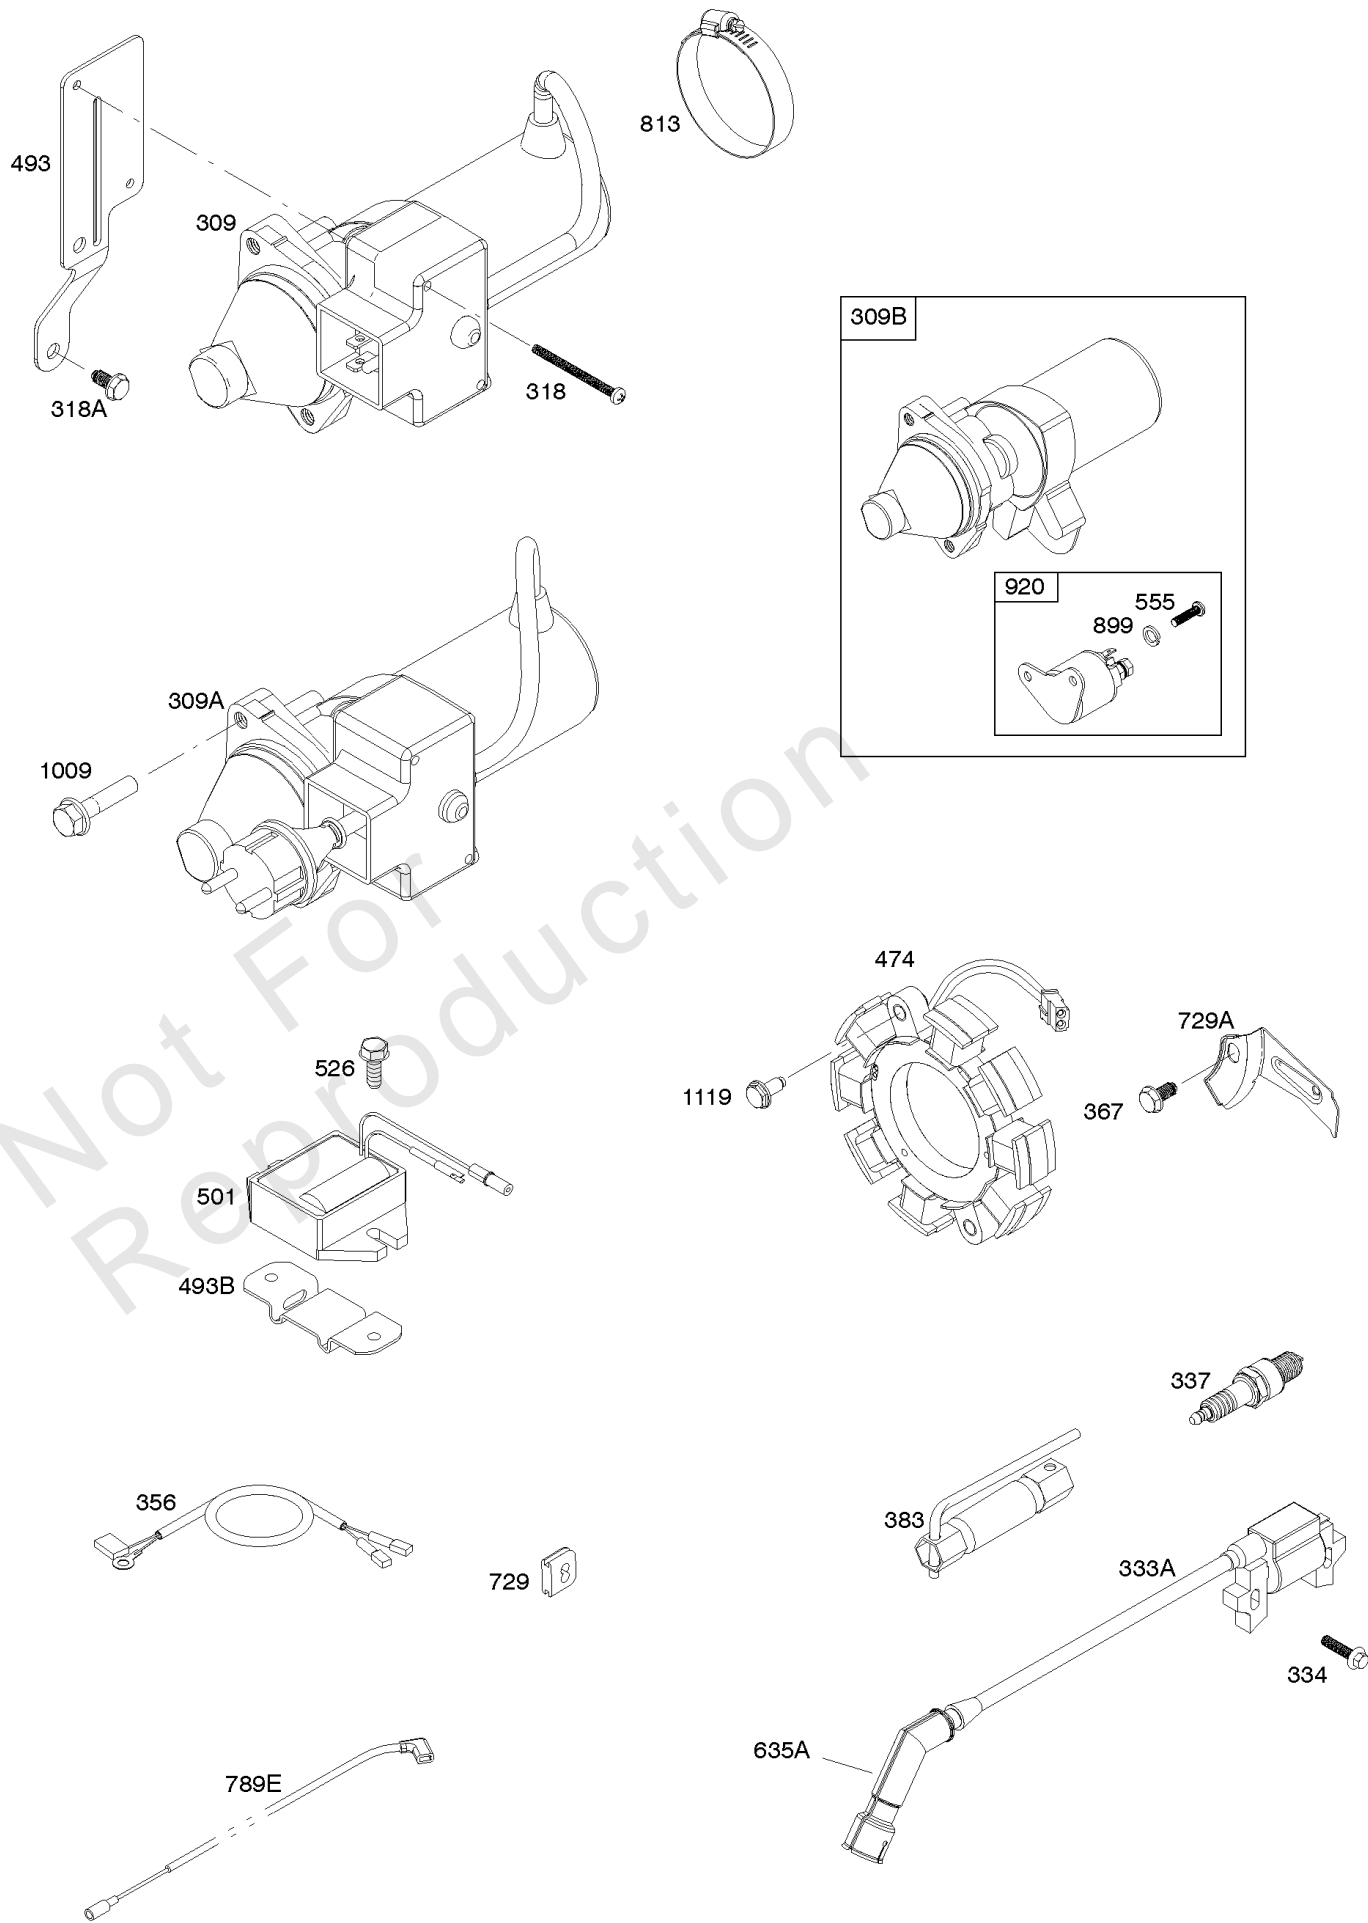

# Parts Manual

Mfg. No: 25M137-0008-F1

## Alternator, Electrical Starter, Ignition

REF NO	PART NO	QTY	DESCRIPTION
309A	591864		MOTOR, Starter
318	799814		SCREW -(Mounting Bracket)
318A	798618		SCREW -(Mounting Bracket)
333A	798616		ARMATURE, Magneto
334	797655		SCREW -(Magneto Armature)
337	696202		PLUG, Spark
356	799789		WIRE, Stop
367	798618		SCREW -(Wire Clip)
383	19576S		WRENCH, Spark Plug
474	799843		ALTERNATOR
493	799815		BRACKET, Mounting
493B	691177		BRACKET, Mounting
526	690297		SCREW -(Regulator)
555	799532		SCREW -(Starter Solenoid)
635A	797685		BOOT, Spark Plug
729	797750		CLIP, Wire
729A	799844		CLIP, Wire
813	590392		CLAMP
899	799642		WASHER -(Starter Solenoid)
920	799481		SOLENOID, Starter
1009	797776		SCREW -(Starter Motor)
1119	799845		SCREW -(Alternator)