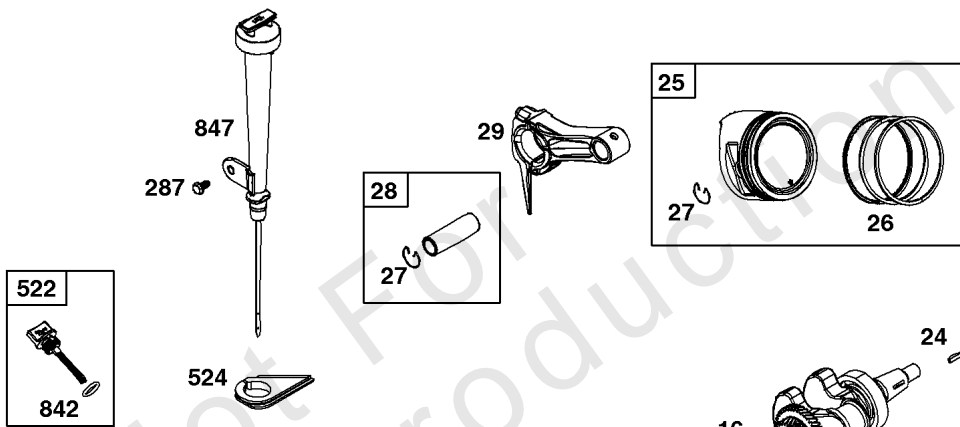

1319 WARNING LABEL

REQUIRED when replacing parts with warning labels affixed.

1319A WARNING LABEL

REQUIRED when replacing parts with warning labels affixed.

1058 OPERATOR'S MANUAL

1036 EMISSIONS LABEL

## ***Camshaft, Crankcase Cover, Crankshaft, Cylinder, Lubrication, Operator's Manual, Piston/***

<b>REF NO</b>	<b>PART NO</b>	<b>QTY</b>	<b>DESCRIPTION</b>
718	797792		PIN, Locating -(Cylinder Head)
718A	797761		PIN, Locating -(Crankcase Cover)
729	797750		CLIP, Wire
758	797852		COUNTERWEIGHT
842	797327		SEAL, O-Ring -(Dipstick Tube)
847	799810		DIPSTICK/TUBE ASSEMBLY
998	799809		PIPE, Oil
1036	-----		Label-Emissions -(Available From A Briggs & Stratton Authorized Dealer)
1058	279903TRI		MANUAL, Operator's
1058	279903EST		MANUAL, Operator's
1058	279903WST		MANUAL, Operator's
1319	794467		LABEL, Warning
1319A	797669		LABEL, Warning