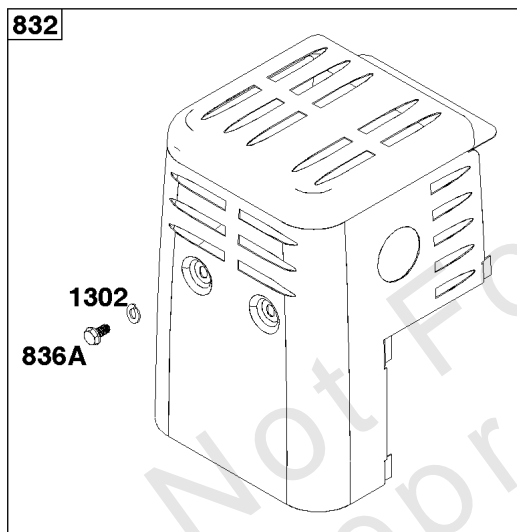

Exhaust System, Fuel Supply

REF NO	PART NO	QTY	DESCRIPTION
180B	799782		TANK, Fuel -(Metal)
181	794641		CAP, Fuel Tank -(Metal)
187	799784		LINE, Fuel -(Formed Hose)
187A	799785		LINE, Fuel -(Formed Hose)
190	590997		SCREW -(Fuel Tank)
240	797346		OUTLET, Tank
300C	591837		MUFFLER
436	799796		MANIFOLD, Exhaust
529	799933		GROMMET
601	791850		CLAMP, Hose
676	697816		DEFLECTOR, Muffler
677	699776		SCREW
705	590965		NUT -(Fuel Tank)
832	799800		GUARD, Muffler
832C	591838		MUFFLER
836A	798976		SCREW -(Muffler Guard)
883	797770		GASKET, Exhaust
883A	799797		GASKET, Exhaust
958	698180		VALVE, Fuel Shut Off
1176	590965		NUT -(Exhaust Manifold)
1177	590965		NUT -(Muffler)
1302	590457		WASHER -(Muffler Guard)