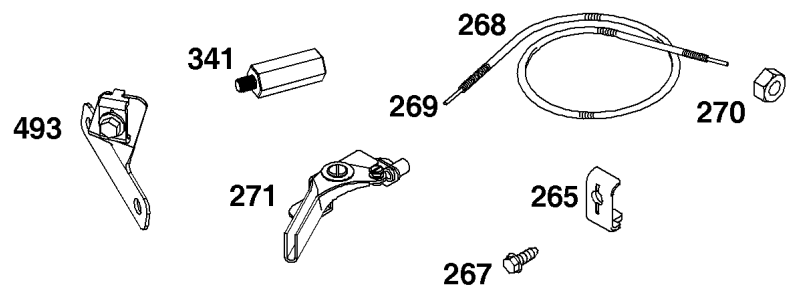

Exhaust System, Fuel Supply

REF NO	PART NO	QTY	DESCRIPTION
180B	799782		TANK, Fuel -(Metal)
181	794641		CAP, Fuel Tank -(Metal)
187	799784		LINE, Fuel -(Formed Hose)
187A	799785		LINE, Fuel -(Formed Hose)
190	590997		SCREW -(Fuel Tank)
240	797346		OUTLET, Tank
300C	591837		MUFFLER
436	799796		MANIFOLD, Exhaust
529	799933		GROMMET
601	791850		CLAMP, Hose
676	697816		DEFLECTOR, Muffler
677	699776		SCREW
705	590965		NUT -(Fuel Tank)
832	799800		GUARD, Muffler
832C	591838		MUFFLER
836A	798976		SCREW -(Muffler Guard)
883	797770		GASKET, Exhaust
883A	799797		GASKET, Exhaust
958	698180		VALVE, Fuel Shut Off
1176	590965		NUT -(Exhaust Manifold)
1177	590965		NUT -(Muffler)
1302	590457		WASHER -(Muffler Guard)