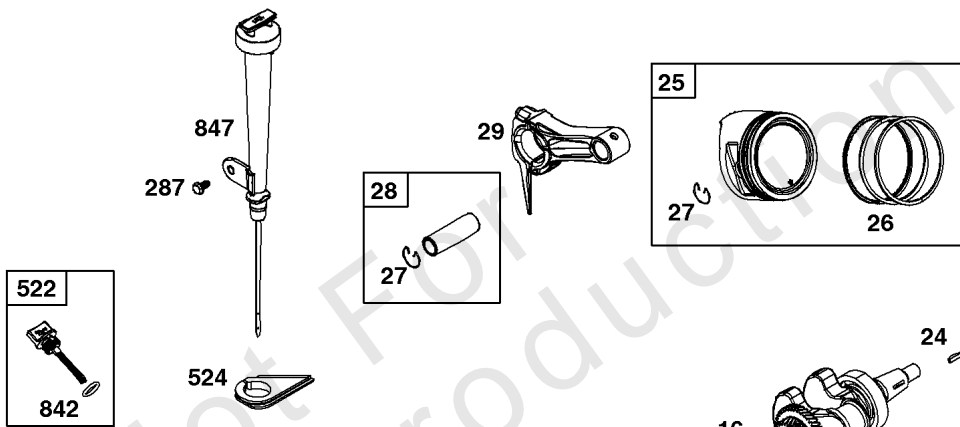

1319 WARNING LABEL

REQUIRED when replacing parts with warning labels affixed.

1319A WARNING LABEL

REQUIRED when replacing parts with warning labels affixed.

1058 OPERATOR'S MANUAL

1036 EMISSIONS LABEL

614

276A

Camshaft, Crankcase Cover, Crankshaft, Cylinder, Lubrication, Operator's Manual, Piston/

REF NO	PART NO	QTY	DESCRIPTION
729	797750		CLIP, Wire
758	797852		COUNTERWEIGHT
842	797327		SEAL, O-Ring -(Dipstick Cap)
847	799810		DIPSTICK/TUBE ASSEMBLY
998	799809		PIPE, Oil
1036	-----		Label-Emissions -(Available From A Briggs & Stratton Authorized Dealer)
1058	279903TRI		MANUAL, Operator's
1058	279903EST		MANUAL, Operator's
1058	279903WST		MANUAL, Operator's
1319	794467		LABEL, Warning
1319A	797669		LABEL, Warning