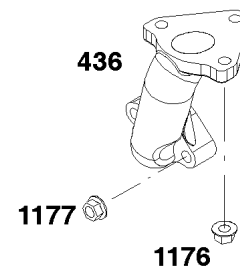

Camshaft, Crankcase Cover, Crankshaft, Cylinder, Lubrication, Operator's Manual, Piston/

REF NO	PART NO	QTY	DESCRIPTION
729	797750		CLIP, Wire
758	797852		COUNTERWEIGHT
842	797327		SEAL, O-Ring -(Dipstick Cap)
847	799810		DIPSTICK/TUBE ASSEMBLY
998	799809		PIPE, Oil
1036	-----		Label-Emissions -(Available From A Briggs & Stratton Authorized Dealer)
1058	279903TRI		MANUAL, Operator's
1058	279903EST		MANUAL, Operator's
1058	279903WST		MANUAL, Operator's
1319	794467		LABEL, Warning
1319A	797669		LABEL, Warning

Cylinder Head, Gasket Sets

REF NO	PART NO	QTY	DESCRIPTION
3	797766		SEAL, Oil -(Magneto Side)
5	799801		HEAD, Cylinder
7	799534		GASKET, Cylinder Head
12	797789		GASKET, Crankcase
13	797791		SCREW -(Cylinder Head)
20	797766		SEAL, Oil -(PTO Side)
33	797778		VALVE, Exhaust
34	797777		VALVE, Intake
35	797780		SPRING, Valve -(Intake)
36	797780		SPRING, Valve -(Exhaust)
40	797781		RETAINER, Valve
40A	797782		RETAINER, Valve
42	797783		KEEPER, Valve
45	797786		TAPPET, Valve
51	797845		GASKET, Intake
51A	797755		GASKET, Intake
163	797756		GASKET, Air Cleaner
238	797784		CAP, Valve
276	797847		WASHER, Sealing -(Rocker Cover)
358	799952		GASKET SET, Engine
718	797792		PIN, Locating -(Cylinder Head)
830	591088		STUD, Rocker Arm -Used After Code Date 11090200
830	798954		STUD, Rocker Arm -(Rocker Arm) -Used Before Code Date 11090300
868	797854		SEAL, Valve -(Intake)
883	797770		GASKET, Exhaust
883A	799797		GASKET, Exhaust
914	797848		SCREW -(Rocker Cover)
1022	797846		GASKET, Rocker Cover
1023	799778		COVER, Rocker
1026	797785		ROD, Push -Used Before Code Date 11090300
1026	799966		ROD, Push -Used After Code Date 11090200
1029	591087		ARM, Rocker -Used After Code Date 11090200
1029	797779		ARM, Rocker -Used Before Code Date 11090300
1034	797787		GUIDE, Push Rod
1095	799953		GASKET SET, Valve