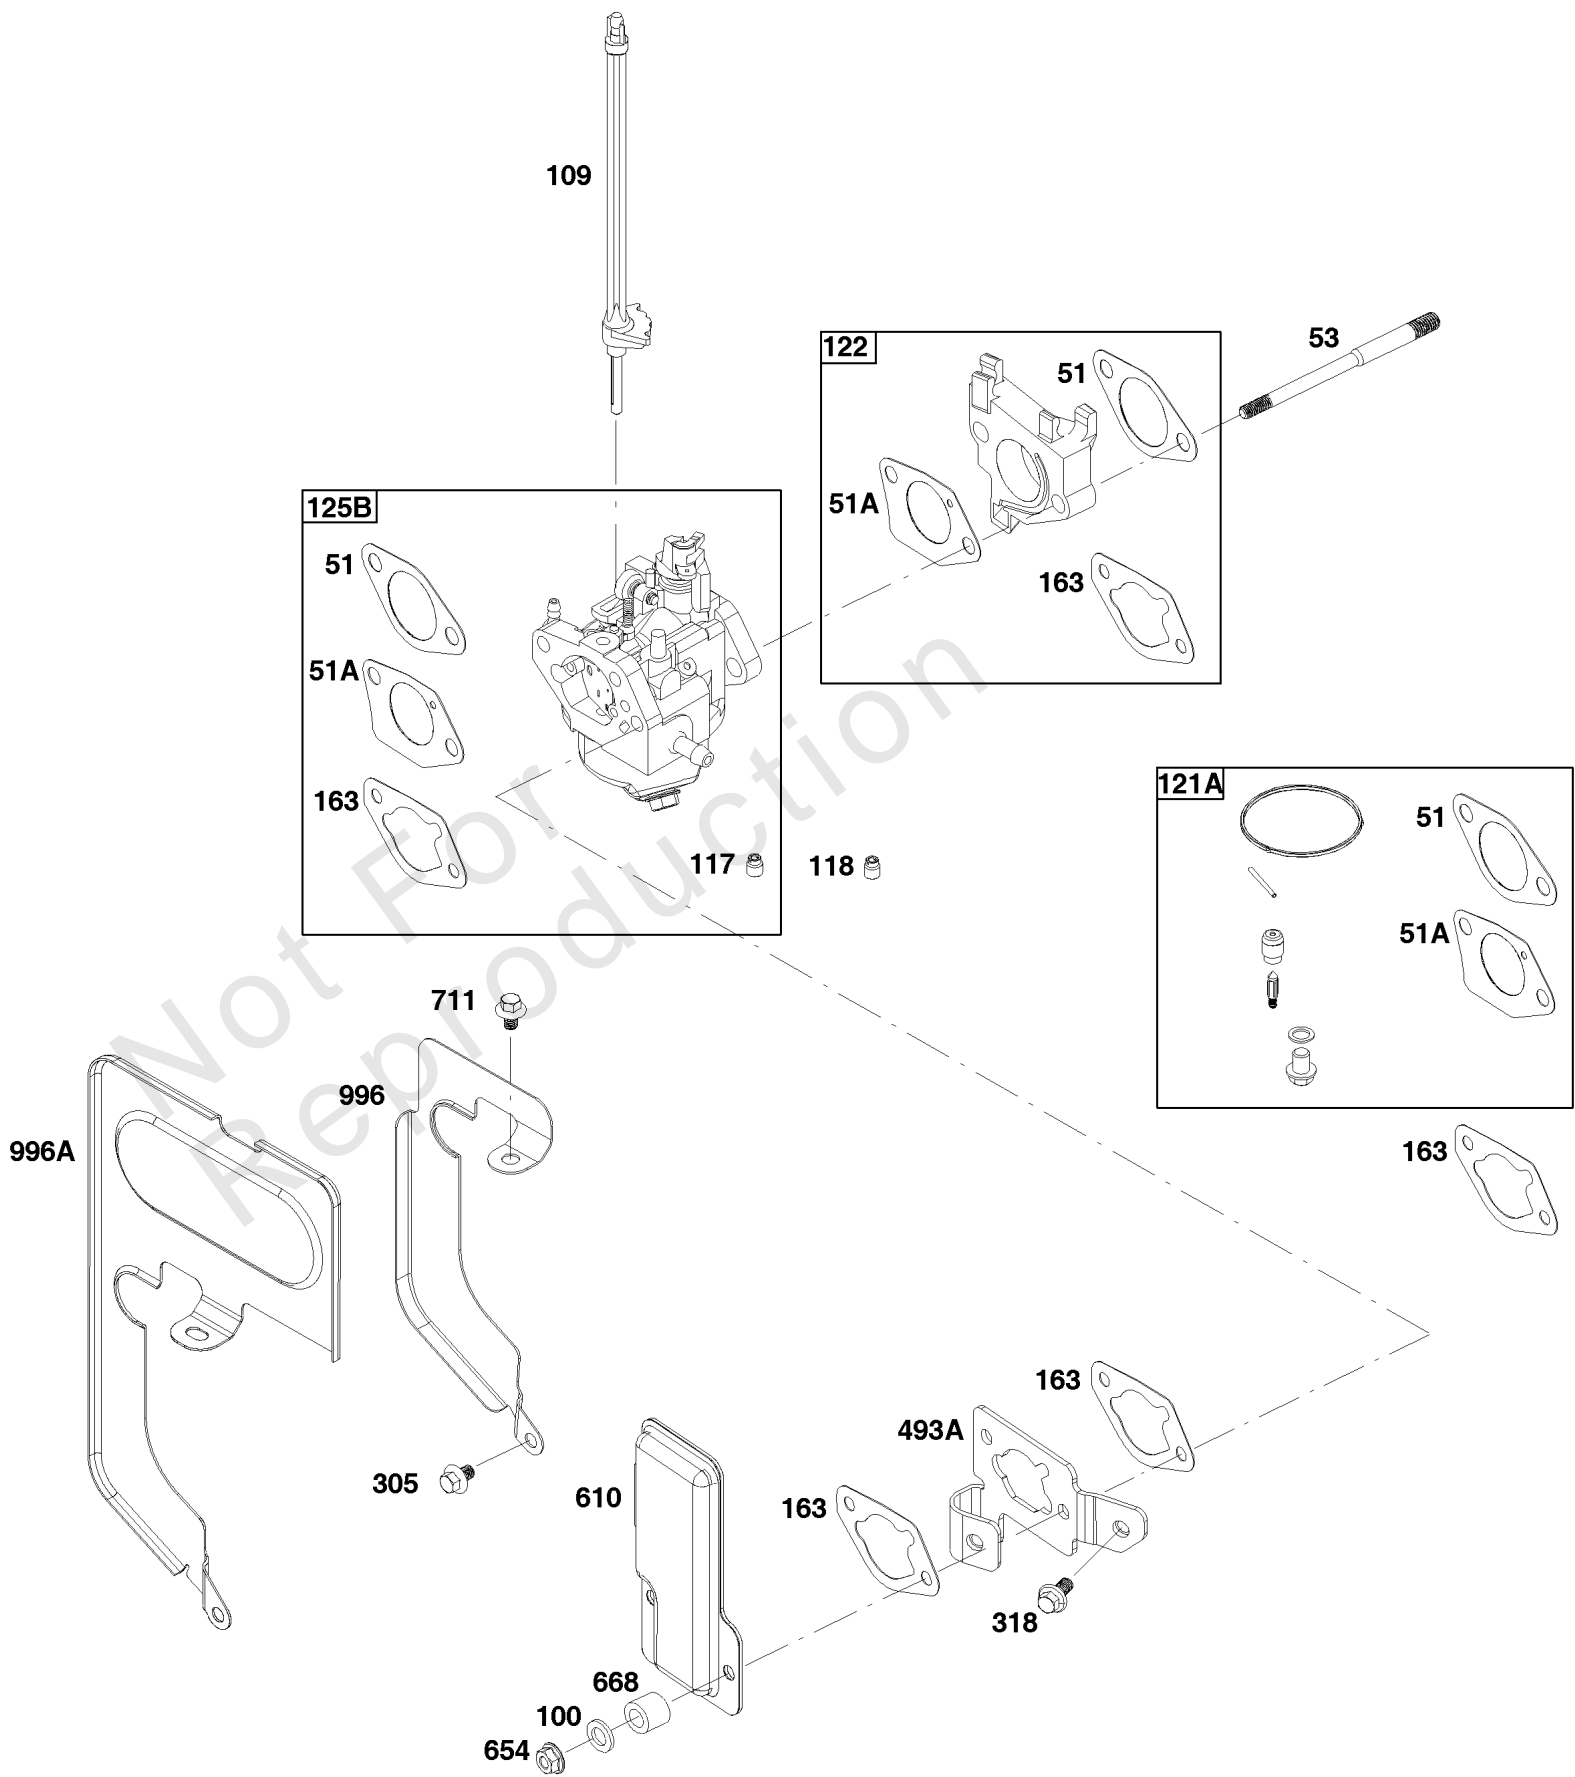

Carburetor

REF NO	PART NO	QTY	DESCRIPTION
51	797845		GASKET, Intake
51A	797755		GASKET, Intake
53	591841		STUD -(Carburetor)
100	591000		WASHER -(Carburetor)
109	799803		SHAFT, Choke
117	591553		JET, Main -(Standard) -Used Before Code Date 20011600
117	84005073		JET, Main -(Standard) -Used After Code Date 20011500
118	591554		JET, Main -(High Altitude) -Used Before Code Date 20011600
118	592231		JET, Main -(High Altitude) -Used After Code Date 20011500
121A	590453		KIT, Carburetor Overhaul
122	799961		SPACER, Carburetor
125B	799802		CARBURETOR
163	797756		GASKET, Air Cleaner
305	798618		SCREW -(Blower Housing)
318	799814		SCREW -(Mounting Bracket)
493A	799806		BRACKET, Mounting
610	799805		ARRESTOR, Intake
654	690939		NUT -(Carburetor)
668	591840		SPACER
711	798618		SCREW -(Carburetor Shield)
996	591844		SHIELD, Carburetor -Used Before Code Date 15082700
996A	595277		SHIELD, Carburetor -Used After Code Date 15082600