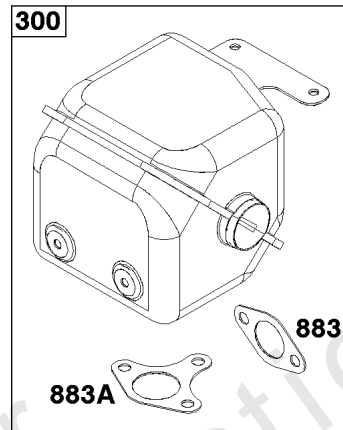

Cylinder Head, Gasket Sets

REF NO	PART NO	QTY	DESCRIPTION
3	797766		SEAL, Oil -(Magneto Side)
5	799801		HEAD, Cylinder
7	799534		GASKET, Cylinder Head
12	797789		GASKET, Crankcase
13	797791		SCREW -(Cylinder Head)
20	797766		SEAL, Oil -(PTO Side)
33	797778		VALVE, Exhaust
34	797777		VALVE, Intake
35	797780		SPRING, Valve -(Intake)
36	797780		SPRING, Valve -(Exhaust)
40	797781		RETAINER, Valve
40A	797782		RETAINER, Valve
42	797783		KEEPER, Valve
45	797786		TAPPET, Valve
51	797845		GASKET, Intake
51A	797755		GASKET, Intake
163	797756		GASKET, Air Cleaner
238	797784		CAP, Valve
276	797847		WASHER, Sealing -(Rocker Cover)
358	799952		GASKET SET, Engine
718	797792		PIN, Locating -(Cylinder Head)
830	591088		STUD, Rocker Arm -Used After Code Date 11090200
830	798954		STUD, Rocker Arm -(Rocker Arm) -Used Before Code Date 11090300
868	797854		SEAL, Valve -(Intake)
883	797770		GASKET, Exhaust
883A	799797		GASKET, Exhaust
914	797848		SCREW -(Rocker Cover)
1022	797846		GASKET, Rocker Cover
1023	799778		COVER, Rocker
1026	797785		ROD, Push -Used Before Code Date 11090300
1026	799966		ROD, Push -Used After Code Date 11090200
1029	591087		ARM, Rocker -Used After Code Date 11090200
1029	797779		ARM, Rocker -Used Before Code Date 11090300
1034	797787		GUIDE, Push Rod
1095	799953		GASKET SET, Valve