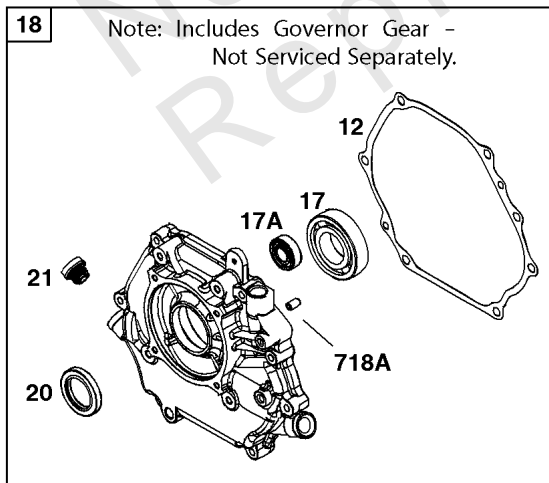

614

276A

616

Camshaft, Crankcase Cover, Crankshaft, Cylinder, Lubrication, Operator's Manual, Piston/

REF NO	PART NO	QTY	DESCRIPTION
1	591862		CYLINDER ASSEMBLY
3	797766		SEAL, Oil -(Magneto Side)
12	797789		GASKET, Crankcase
15	797793		PLUG, Oil Drain
16	591043		CRANKSHAFT
17	797765		BEARING, Ball -(Crankshaft)
17A	797764		BEARING, Ball -(Counterweight)
18	597190		COVER, Crankcase -(Includes Governor Gear - Not Serviced Separately)
20	797766		SEAL, Oil -(PTO Side)
21	799857		CAP, Oil Fill
22	797795		SCREW -(Crankcase Cover/Sump)
24	797812		KEY, Flywheel
25	799536		PISTON ASSEMBLY -(.010 Oversize)
25	799537		PISTON ASSEMBLY -(.020 Oversize)
25	799535		PISTON ASSEMBLY -(Standard)
26	799538		SET, Ring -(Standard)
26	799539		SET, Ring -(.010 Oversize)
26	799540		SET, Ring -(.020 Oversize)
27	797803		LOCK, Piston Pin
28	797799		PIN, Piston
29	797804		ROD, Connecting
46	797851		CAMSHAFT
227	799924		LEVER, Governor Control
276A	797806		WASHER, Sealing -(Governor Crank)
287	798618		SCREW -(Dipstick Tube)
306	797749		SHIELD, Cylinder
307	798618		SCREW -(Cylinder Shield)
505	690939		NUT -(Governor Control Lever)
512	591863		HOSE, Oil Drain
522	799941		PLUG, Dipstick/Fill
524	597262		SEAL, O-Ring -(Dipstick Tube)
562	797230		BOLT -(Governor Control Lever)
614	797229		PIN, Cotter
616	797805		CRANK, Governor
631	797794		WASHER -(Oil Drain Plug)
718	797792		PIN, Locating -(Cylinder Head)
718A	797761		PIN, Locating -(Crankcase Cover)

Camshaft, Crankcase Cover, Crankshaft, Cylinder, Lubrication, Operator's Manual, Piston/

REF NO	PART NO	QTY	DESCRIPTION
729	797750		CLIP, Wire
758	797852		COUNTERWEIGHT
842	797327		SEAL, O-Ring -(Dipstick Cap)
847	799810		DIPSTICK/TUBE ASSEMBLY
998	799809		PIPE, Oil
1036	-----		Label-Emissions -(Available From A Briggs & Stratton Authorized Dealer)
1058	279903TRI		MANUAL, Operator's
1058	279903EST		MANUAL, Operator's
1058	279903WST		MANUAL, Operator's
1319	794467		LABEL, Warning
1319A	797669		LABEL, Warning