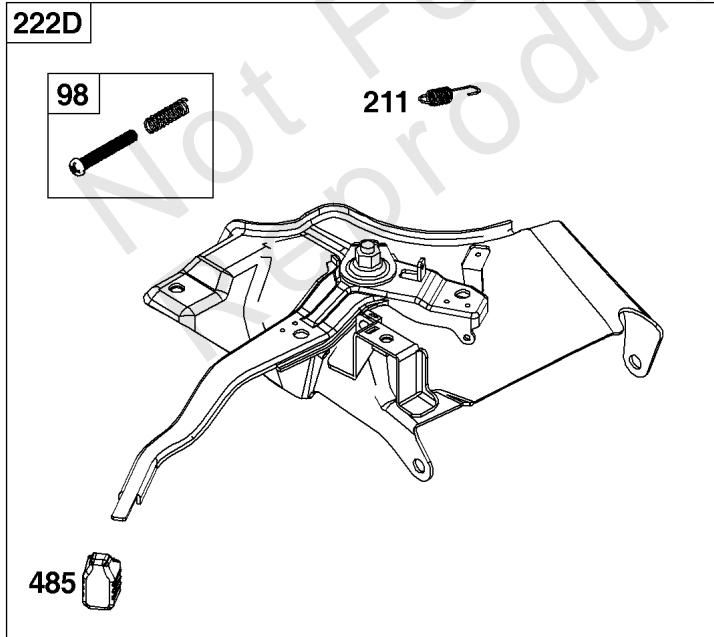

Exhaust System, Fuel Supply

REF NO	PART NO	QTY	DESCRIPTION
180B	799782		TANK, Fuel -(Metal)
181	794641		CAP, Fuel Tank -(Metal)
187	799784		LINE, Fuel -(Formed Hose)
187A	799785		LINE, Fuel -(Formed Hose)
190	590997		SCREW -(Fuel Tank)
240	797346		OUTLET, Tank
300C	591837		MUFFLER
436	799796		MANIFOLD, Exhaust
529	799933		GROMMET
601	791850		CLAMP, Hose
676	697816		DEFLECTOR, Muffler
677	699776		SCREW
705	590965		NUT -(Fuel Tank)
832	799800		GUARD, Muffler
832C	591838		MUFFLER
836A	798976		SCREW -(Muffler Guard)
883	797770		GASKET, Exhaust
883A	799797		GASKET, Exhaust
958	698180		VALVE, Fuel Shut Off
1176	590965		NUT -(Exhaust Manifold)
1177	590965		NUT -(Muffler)
1302	590457		WASHER -(Muffler Guard)