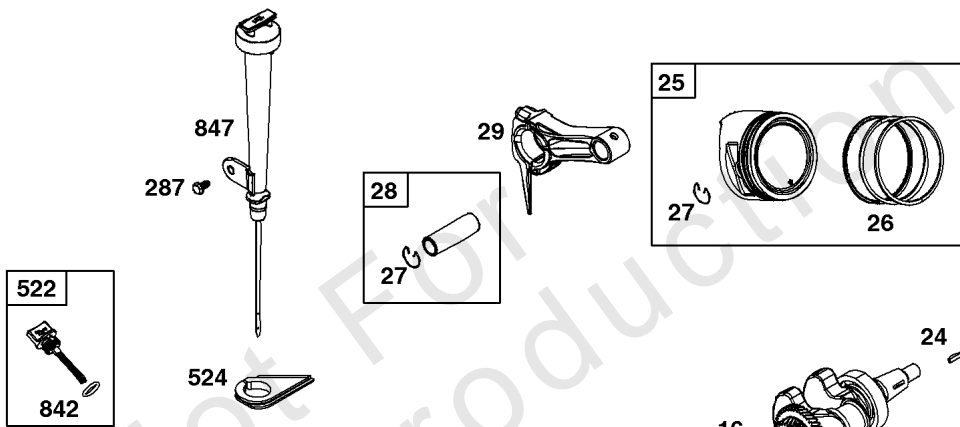

Not For Reproduction

1319 WARNING LABEL

REQUIRED when replacing parts with warning labels affixed.

1319A WARNING LABEL

REQUIRED when replacing parts with warning labels affixed.

1058 OPERATOR'S MANUAL

1036 EMISSIONS LABEL

614

276A

616

Camshaft, Crankcase Cover, Crankshaft, Cylinder, Lubrication, Operator's Manual, Piston/

REF NO	PART NO	QTY	DESCRIPTION
1	591862		CYLINDER ASSEMBLY
3	797766		SEAL, Oil -(Magneto Side)
12	797789		GASKET, Crankcase
15	797793		PLUG, Oil Drain
16	591043		CRANKSHAFT
17	797765		BEARING, Ball -(Crankshaft)
17A	797764		BEARING, Ball -(Counterweight)
18	597190		COVER, Crankcase -(Includes Governor Gear - Not Serviced Separately)
20	797766		SEAL, Oil -(PTO Side)
21	799857		CAP, Oil Fill
22	797795		SCREW -(Crankcase Cover/Sump)
24	797812		KEY, Flywheel
25	799536		PISTON ASSEMBLY -(.010 Oversize)
25	799537		PISTON ASSEMBLY -(.020 Oversize)
25	799535		PISTON ASSEMBLY -(Standard)
26	799538		SET, Ring -(Standard)
26	799539		SET, Ring -(.010 Oversize)
26	799540		SET, Ring -(.020 Oversize)
27	797803		LOCK, Piston Pin
28	797799		PIN, Piston
29	797804		ROD, Connecting
46	797851		CAMSHAFT
227	799924		LEVER, Governor Control
276A	797806		WASHER, Sealing -(Governor Crank)
287	798618		SCREW -(Dipstick Tube)
306	797749		SHIELD, Cylinder
307	798618		SCREW -(Cylinder Shield)
505	690939		NUT -(Governor Control Lever)
512	591863		HOSE, Oil Drain
522	799941		PLUG, Dipstick/Fill
524	597262		SEAL, O-Ring -(Dipstick Tube)
562	797230		BOLT -(Governor Control Lever)
614	797229		PIN, Cotter
616	797805		CRANK, Governor
631	797794		WASHER -(Oil Drain Plug)
718	797792		PIN, Locating -(Cylinder Head)
718A	797761		PIN, Locating -(Crankcase Cover)