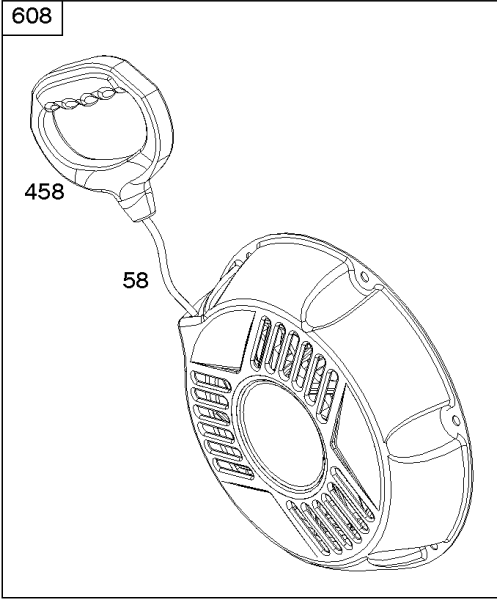

Parts Manual

Mfg. No: 25M137-0021-F1

Alternator, Electrical Starter, Ignition

REF NO	PART NO	QTY	DESCRIPTION
309B	593918		MOTOR, Starter
318	799814		SCREW -(Mounting Bracket)
318A	798618		SCREW -(Mounting Bracket)
333A	798616		ARMATURE, Magneto
334	797655		SCREW -(Magneto Armature)
337	696202		PLUG, Spark
356	799789		WIRE, Stop
367	798618		SCREW -(Wire Clip)
383	19576S		WRENCH, Spark Plug
474	591100		ALTERNATOR
493	799815		BRACKET, Mounting
493B	691177		BRACKET, Mounting
501	845907		REGULATOR
526	690297		SCREW -(Regulator)
555	799532		SCREW -(Starter Solenoid)
635A	797685		BOOT, Spark Plug
729	797750		CLIP, Wire
729A	799844		CLIP, Wire
789E	591390		HARNESS, Wiring
813	590392		CLAMP
899	799642		WASHER -(Starter Solenoid)
920	799481		SOLENOID, Starter
1009	797776		SCREW -(Starter Motor)
1119	799845		SCREW -(Alternator)