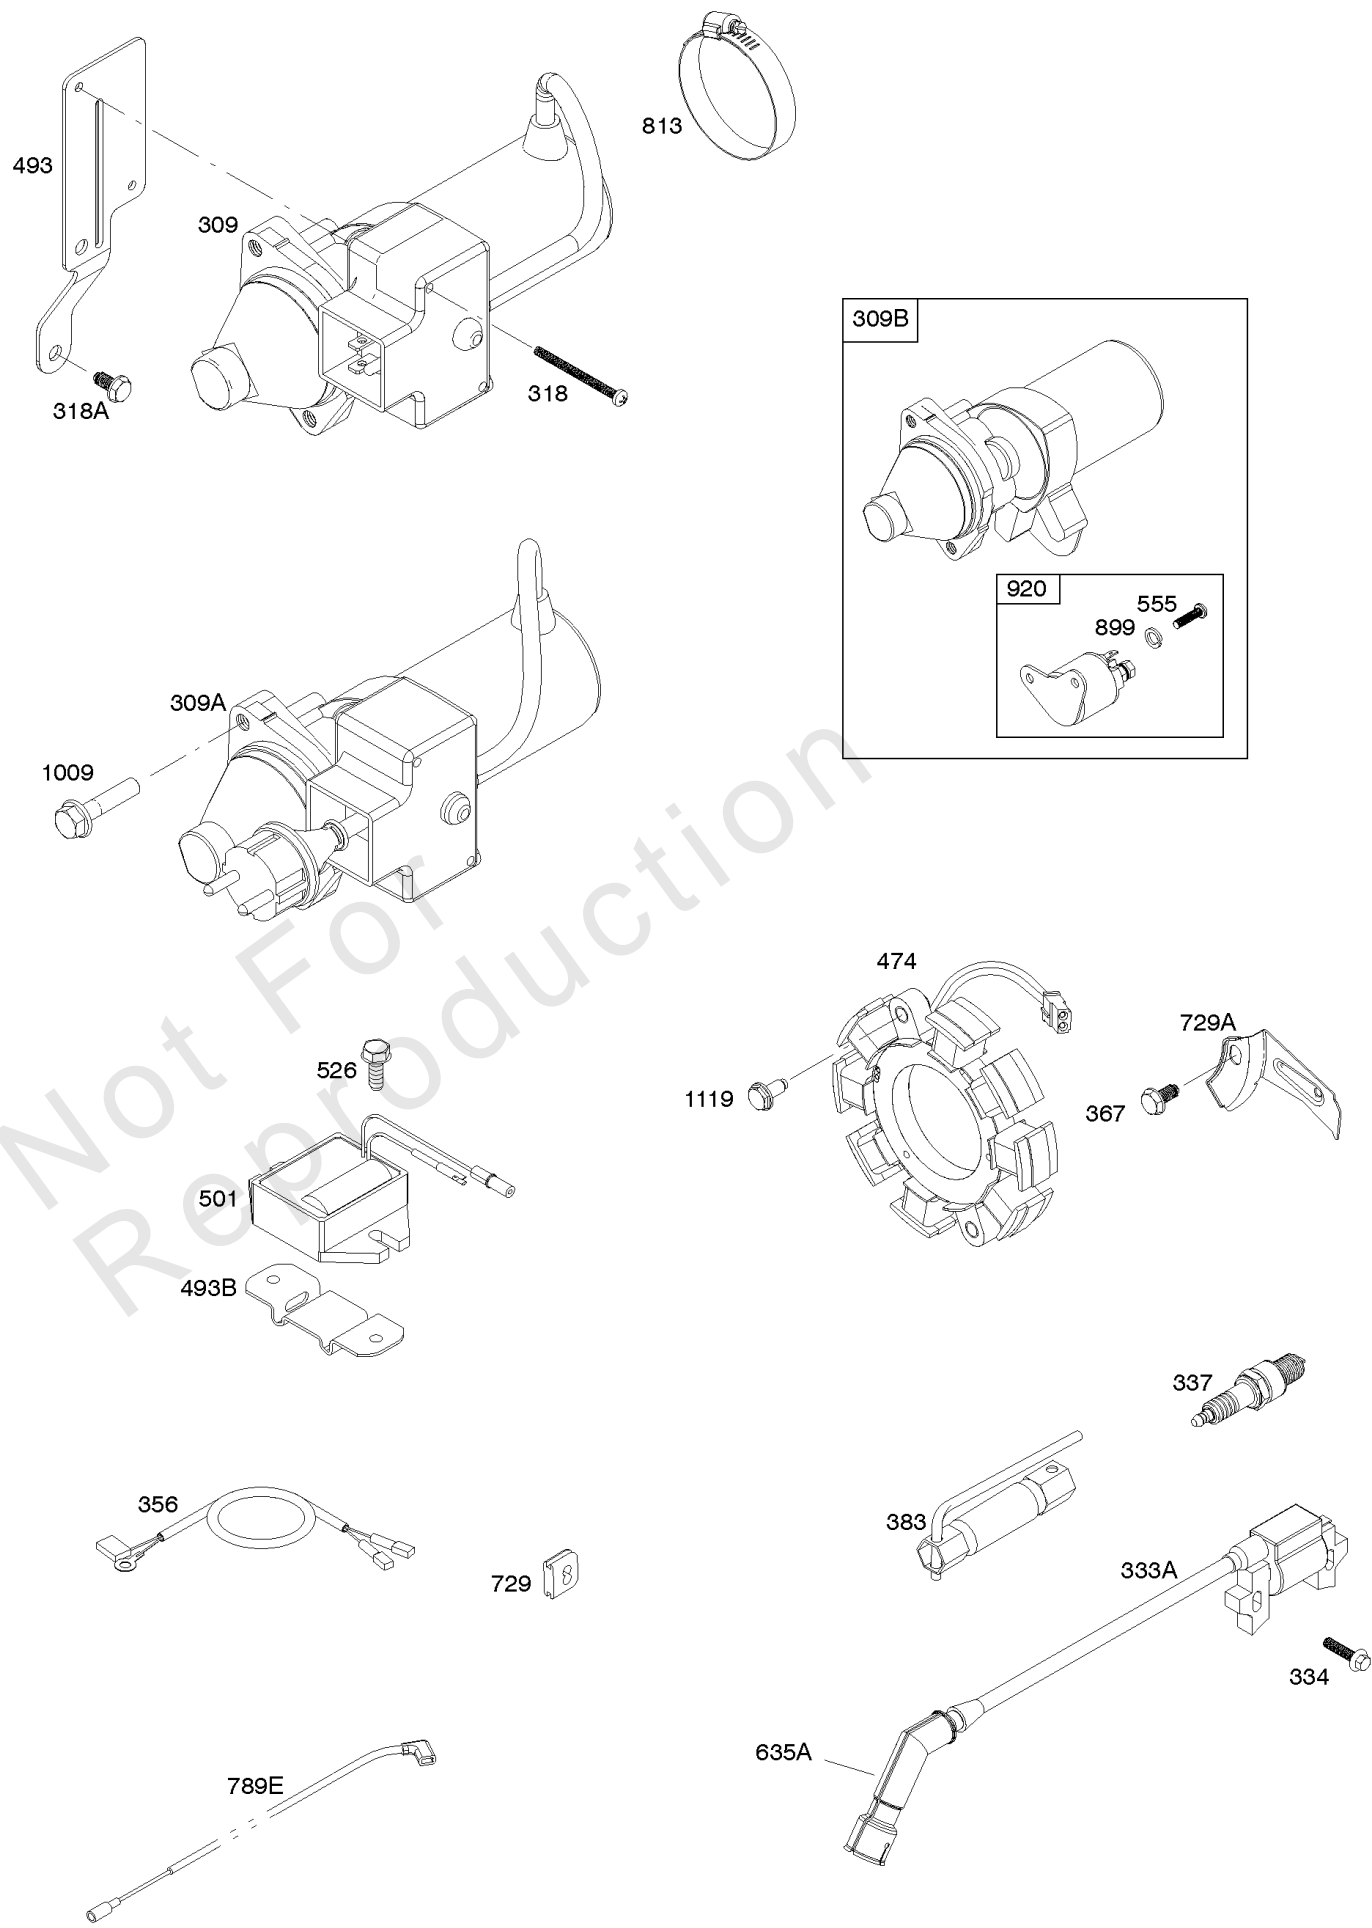

Parts Manual

Mfg. No: 25M137-0021-F1

Alternator, Electrical Starter, Ignition

REF NO	PART NO	QTY	DESCRIPTION
309B	593918		MOTOR, Starter
318	799814		SCREW -(Mounting Bracket)
318A	798618		SCREW -(Mounting Bracket)
333A	798616		ARMATURE, Magneto
334	797655		SCREW -(Magneto Armature)
337	696202		PLUG, Spark
356	799789		WIRE, Stop
367	798618		SCREW -(Wire Clip)
383	19576S		WRENCH, Spark Plug
474	591100		ALTERNATOR
493	799815		BRACKET, Mounting
493B	691177		BRACKET, Mounting
501	845907		REGULATOR
526	690297		SCREW -(Regulator)
555	799532		SCREW -(Starter Solenoid)
635A	797685		BOOT, Spark Plug
729	797750		CLIP, Wire
729A	799844		CLIP, Wire
789E	591390		HARNESS, Wiring
813	590392		CLAMP
899	799642		WASHER -(Starter Solenoid)
920	799481		SOLENOID, Starter
1009	797776		SCREW -(Starter Motor)
1119	799845		SCREW -(Alternator)