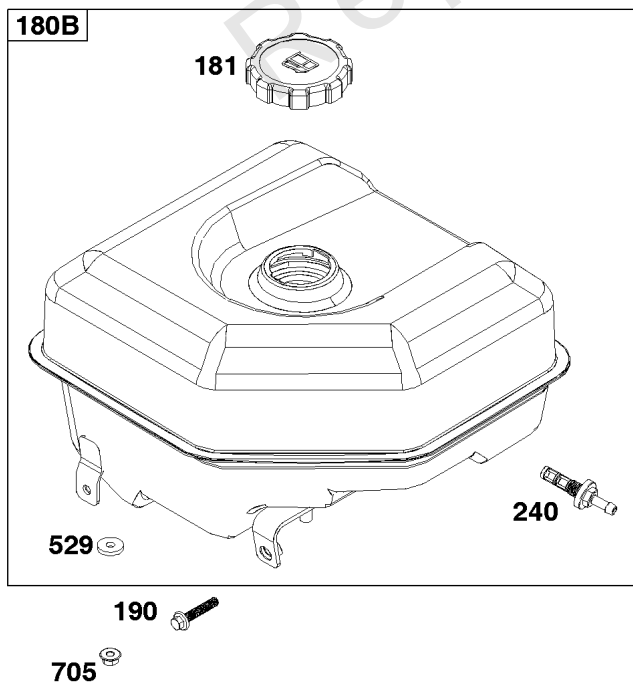

Exhaust System, Fuel Supply

REF NO	PART NO	QTY	DESCRIPTION
180B	799782		TANK, Fuel -(Metal)
181	794641		CAP, Fuel Tank -(Metal)
187	799784		LINE, Fuel -(Formed Hose)
187A	799785		LINE, Fuel -(Formed Hose)
190	590997		SCREW -(Fuel Tank)
240	797346		OUTLET, Tank
300C	591837		MUFFLER
436	799796		MANIFOLD, Exhaust
529	799933		GROMMET
601	791850		CLAMP, Hose
676	697816		DEFLECTOR, Muffler
677	699776		SCREW
705	590965		NUT -(Fuel Tank)
832	799800		GUARD, Muffler
832C	591838		MUFFLER
836A	798976		SCREW -(Muffler Guard)
883	797770		GASKET, Exhaust
883A	799797		GASKET, Exhaust
958	698180		VALVE, Fuel Shut Off
1176	590965		NUT -(Exhaust Manifold)
1177	590965		NUT -(Muffler)
1302	590457		WASHER -(Muffler Guard)