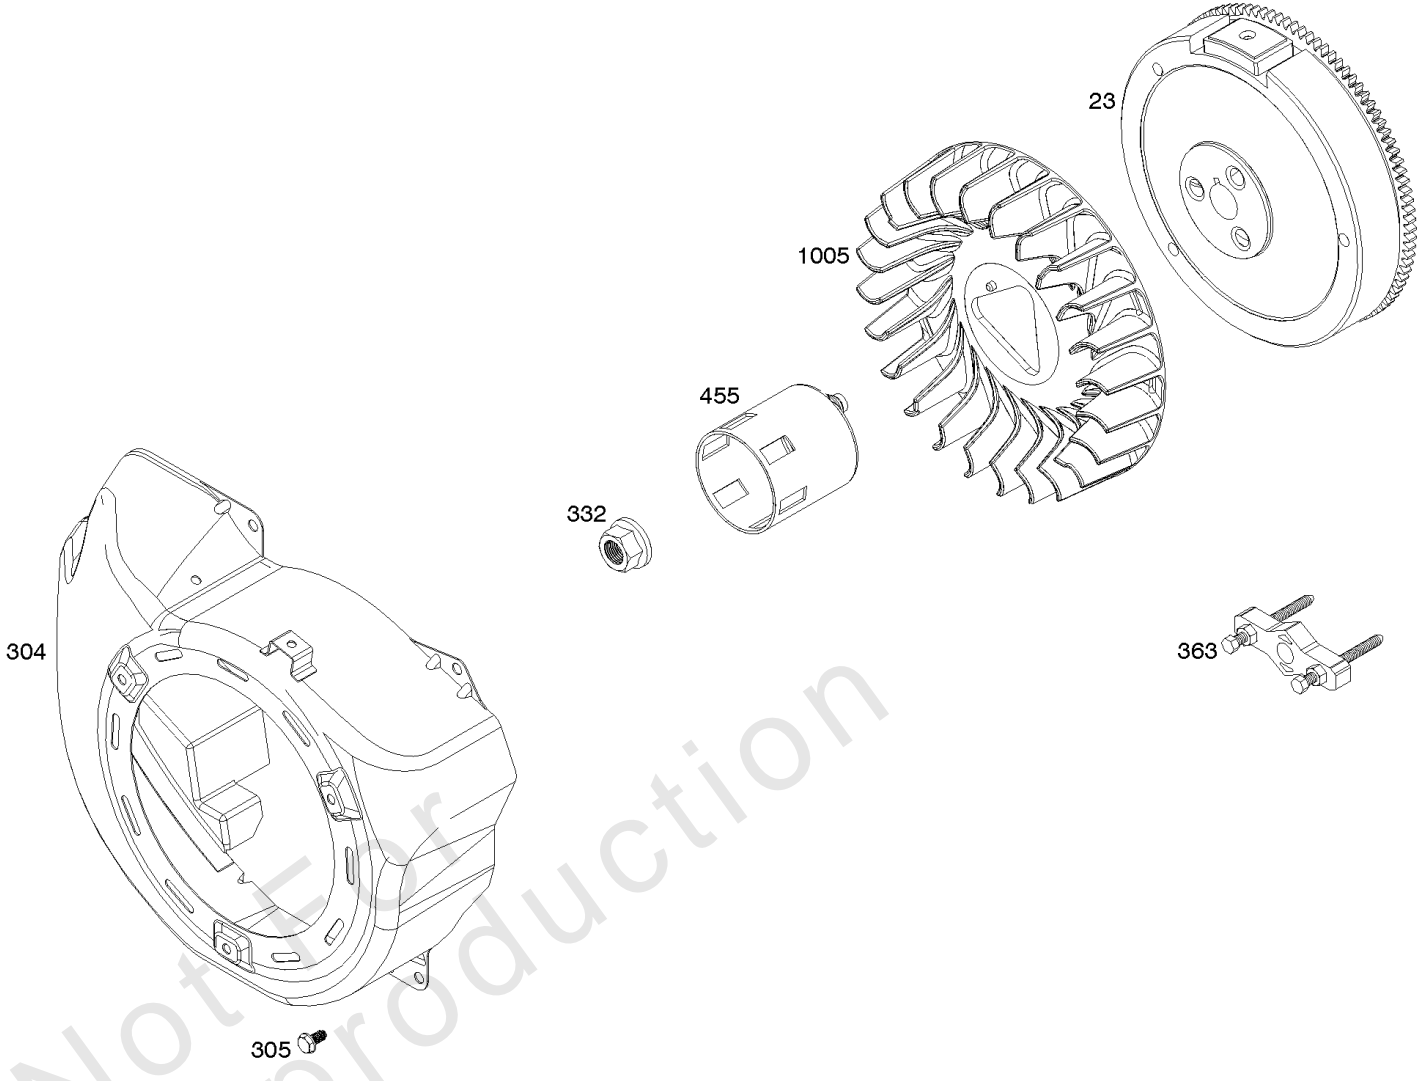

Parts Manual

Mfg. No: 25M137-0021-F1

Alternator, Electrical Starter, Ignition

REF NO	PART NO	QTY	DESCRIPTION
309B	593918		MOTOR, Starter
318	799814		SCREW -(Mounting Bracket)
318A	798618		SCREW -(Mounting Bracket)
333A	798616		ARMATURE, Magneto
334	797655		SCREW -(Magneto Armature)
337	696202		PLUG, Spark
356	799789		WIRE, Stop
367	798618		SCREW -(Wire Clip)
383	19576S		WRENCH, Spark Plug
474	591100		ALTERNATOR
493	799815		BRACKET, Mounting
493B	691177		BRACKET, Mounting
501	845907		REGULATOR
526	690297		SCREW -(Regulator)
555	799532		SCREW -(Starter Solenoid)
635A	797685		BOOT, Spark Plug
729	797750		CLIP, Wire
729A	799844		CLIP, Wire
789E	591390		HARNESS, Wiring
813	590392		CLAMP
899	799642		WASHER -(Starter Solenoid)
920	799481		SOLENOID, Starter
1009	797776		SCREW -(Starter Motor)
1119	799845		SCREW -(Alternator)