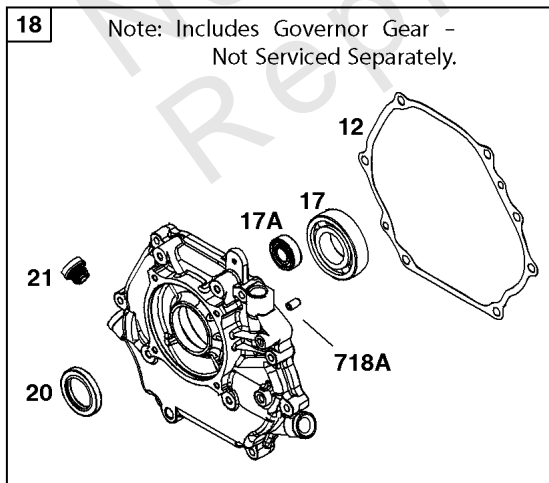

614

276A

616

Camshaft, Crankcase Cover, Crankshaft, Cylinder, Lubrication, Operator's Manual, Piston/

REF NO	PART NO	QTY	DESCRIPTION
1	591862		CYLINDER ASSEMBLY
3	797766		SEAL, Oil -(Magneto Side)
12	797789		GASKET, Crankcase
15	797793		PLUG, Oil Drain
16	591043		CRANKSHAFT
17	797765		BEARING, Ball -(Crankshaft)
17A	797764		BEARING, Ball -(Counterweight)
18	597190		COVER, Crankcase -(Includes Governor Gear - Not Serviced Separately)
20	797766		SEAL, Oil -(PTO Side)
21	799857		CAP, Oil Fill
22	797795		SCREW -(Crankcase Cover/Sump)
24	797812		KEY, Flywheel
25	799536		PISTON ASSEMBLY -(.010 Oversize)
25	799537		PISTON ASSEMBLY -(.020 Oversize)
25	799535		PISTON ASSEMBLY -(Standard)
26	799538		SET, Ring -(Standard)
26	799539		SET, Ring -(.010 Oversize)
26	799540		SET, Ring -(.020 Oversize)
27	797803		LOCK, Piston Pin
28	797799		PIN, Piston
29	797804		ROD, Connecting
46	797851		CAMSHAFT
227	799924		LEVER, Governor Control
276A	797806		WASHER, Sealing -(Governor Crank)
287	798618		SCREW -(Dipstick Tube)
306	797749		SHIELD, Cylinder
307	798618		SCREW -(Cylinder Shield)
505	690939		NUT -(Governor Control Lever)
512	591863		HOSE, Oil Drain
522	799941		PLUG, Dipstick/Fill
524	597262		SEAL, O-Ring -(Dipstick Tube)
562	797230		BOLT -(Governor Control Lever)
614	797229		PIN, Cotter
616	797805		CRANK, Governor
631	797794		WASHER -(Oil Drain Plug)
718	797792		PIN, Locating -(Cylinder Head)
718A	797761		PIN, Locating -(Crankcase Cover)