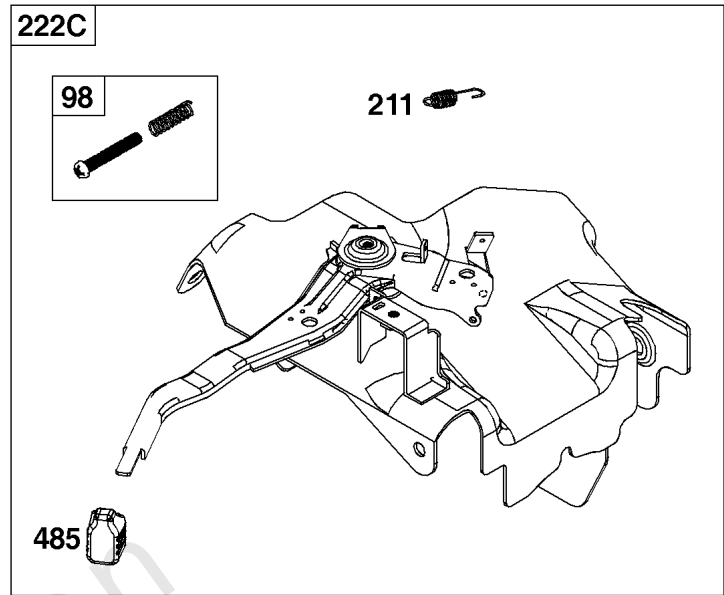

Exhaust System, Fuel Supply

REF NO	PART NO	QTY	DESCRIPTION
180B	799782		TANK, Fuel -(Metal)
181	794641		CAP, Fuel Tank -(Metal)
187	799784		LINE, Fuel -(Formed Hose)
187A	799785		LINE, Fuel -(Formed Hose)
190	590997		SCREW -(Fuel Tank)
240	797346		OUTLET, Tank
300C	591837		MUFFLER
436	799796		MANIFOLD, Exhaust
529	799933		GROMMET
601	791850		CLAMP, Hose
676	697816		DEFLECTOR, Muffler
677	699776		SCREW
705	590965		NUT -(Fuel Tank)
832	799800		GUARD, Muffler
832C	591838		MUFFLER
836A	798976		SCREW -(Muffler Guard)
883	797770		GASKET, Exhaust
883A	799797		GASKET, Exhaust
958	698180		VALVE, Fuel Shut Off
1176	590965		NUT -(Exhaust Manifold)
1177	590965		NUT -(Muffler)
1302	590457		WASHER -(Muffler Guard)