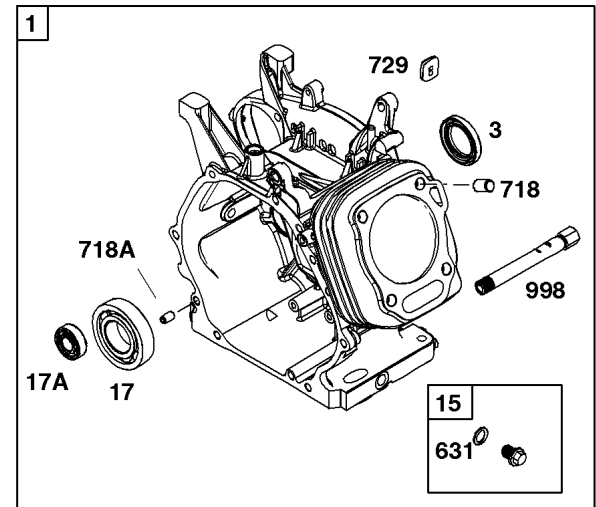

614

276A

616

Camshaft, Crankcase Cover, Crankshaft, Cylinder, Lubrication, Operator's Manual, Piston/

REF NO	PART NO	QTY	DESCRIPTION
1	591862		CYLINDER ASSEMBLY
3	797766		SEAL, Oil -(Magneto Side)
12	797789		GASKET, Crankcase
15	797793		PLUG, Oil Drain
16	591043		CRANKSHAFT
17	797765		BEARING, Ball -(Crankshaft)
17A	797764		BEARING, Ball -(Counterweight)
18	597190		COVER, Crankcase -(Includes Governor Gear - Not Serviced Separately)
20	797766		SEAL, Oil -(PTO Side)
21	799857		CAP, Oil Fill
22	797795		SCREW -(Crankcase Cover/Sump)
24	797812		KEY, Flywheel
25	799536		PISTON ASSEMBLY -(.010 Oversize)
25	799537		PISTON ASSEMBLY -(.020 Oversize)
25	799535		PISTON ASSEMBLY -(Standard)
26	799538		SET, Ring -(Standard)
26	799539		SET, Ring -(.010 Oversize)
26	799540		SET, Ring -(.020 Oversize)
27	797803		LOCK, Piston Pin
28	797799		PIN, Piston
29	797804		ROD, Connecting
46	797851		CAMSHAFT
227	799924		LEVER, Governor Control
276A	797806		WASHER, Sealing -(Governor Crank)
287	798618		SCREW -(Dipstick Tube)
306	797749		SHIELD, Cylinder
307	798618		SCREW -(Cylinder Shield)
505	690939		NUT -(Governor Control Lever)
512	591863		HOSE, Oil Drain
522	799941		PLUG, Dipstick/Fill
524	597262		SEAL, O-Ring -(Dipstick Tube)
562	797230		BOLT -(Governor Control Lever)
614	797229		PIN, Cotter
616	797805		CRANK, Governor
631	797794		WASHER -(Oil Drain Plug)
718	797792		PIN, Locating -(Cylinder Head)
718A	797761		PIN, Locating -(Crankcase Cover)

Camshaft, Crankcase Cover, Crankshaft, Cylinder, Lubrication, Operator's Manual, Piston/

REF NO	PART NO	QTY	DESCRIPTION
729	797750		CLIP, Wire
758	797852		COUNTERWEIGHT
842	797327		SEAL, O-Ring -(Dipstick Cap)
847	799810		DIPSTICK/TUBE ASSEMBLY
998	799809		PIPE, Oil
1036	-----		Label-Emissions -(Available From A Briggs & Stratton Authorized Dealer)
1058	279903TRI		MANUAL, Operator's
1058	279903EST		MANUAL, Operator's
1058	279903WST		MANUAL, Operator's
1319	794467		LABEL, Warning
1319A	797669		LABEL, Warning