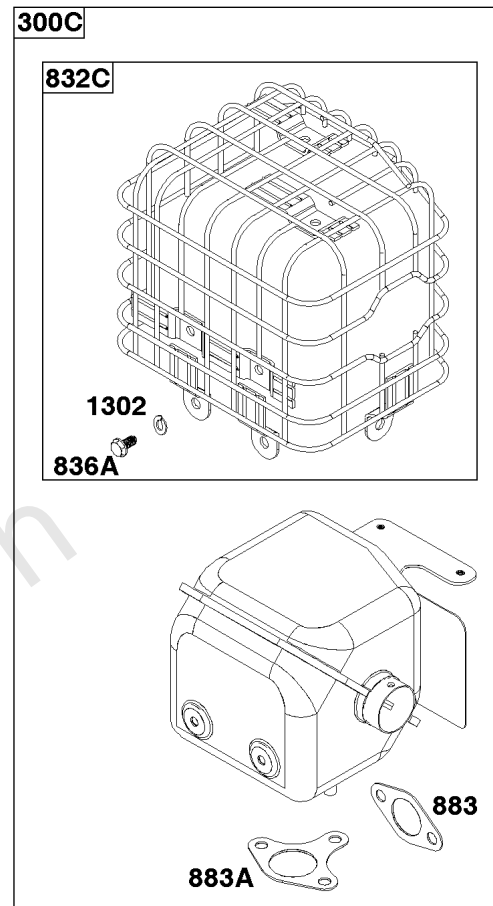

Exhaust System, Fuel Supply

REF NO	PART NO	QTY	DESCRIPTION
180B	799782		TANK, Fuel -(Metal)
181	794641		CAP, Fuel Tank -(Metal)
187	799784		LINE, Fuel -(Formed Hose)
187A	799785		LINE, Fuel -(Formed Hose)
190	590997		SCREW -(Fuel Tank)
240	797346		OUTLET, Tank
300C	591837		MUFFLER
436	799796		MANIFOLD, Exhaust
529	799933		GROMMET
601	791850		CLAMP, Hose
676	697816		DEFLECTOR, Muffler
677	699776		SCREW
705	590965		NUT -(Fuel Tank)
832	799800		GUARD, Muffler
832C	591838		MUFFLER
836A	798976		SCREW -(Muffler Guard)
883	797770		GASKET, Exhaust
883A	799797		GASKET, Exhaust
958	698180		VALVE, Fuel Shut Off
1176	590965		NUT -(Exhaust Manifold)
1177	590965		NUT -(Muffler)
1302	590457		WASHER -(Muffler Guard)