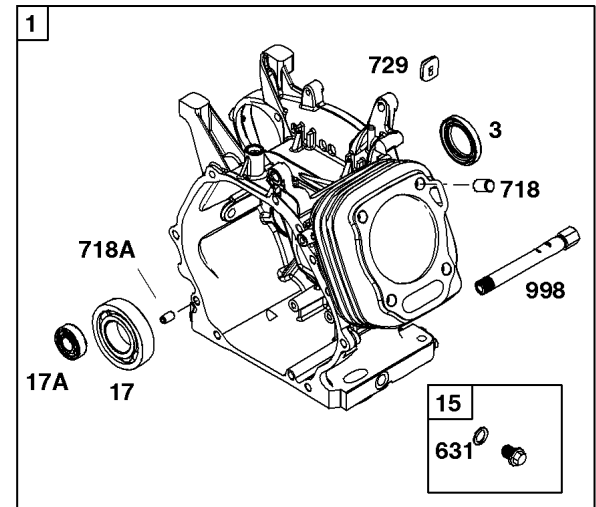

614

276A

616

Camshaft, Crankcase Cover, Crankshaft, Cylinder, Lubrication, Operator's Manual, Piston/

REF NO	PART NO	QTY	DESCRIPTION
1	591862		CYLINDER ASSEMBLY
3	797766		SEAL, Oil -(Magneto Side)
12	797789		GASKET, Crankcase
15	797793		PLUG, Oil Drain
16	591043		CRANKSHAFT
17	797765		BEARING, Ball -(Crankshaft)
17A	797764		BEARING, Ball -(Counterweight)
18	597190		COVER, Crankcase -(Includes Governor Gear - Not Serviced Separately)
20	797766		SEAL, Oil -(PTO Side)
21	799857		CAP, Oil Fill
22	797795		SCREW -(Crankcase Cover/Sump)
24	797812		KEY, Flywheel
25	799536		PISTON ASSEMBLY -(.010 Oversize)
25	799537		PISTON ASSEMBLY -(.020 Oversize)
25	799535		PISTON ASSEMBLY -(Standard)
26	799538		SET, Ring -(Standard)
26	799539		SET, Ring -(.010 Oversize)
26	799540		SET, Ring -(.020 Oversize)
27	797803		LOCK, Piston Pin
28	797799		PIN, Piston
29	797804		ROD, Connecting
46	797851		CAMSHAFT
227	799924		LEVER, Governor Control
276A	797806		WASHER, Sealing -(Governor Crank)
287	798618		SCREW -(Dipstick Tube)
306	797749		SHIELD, Cylinder
307	798618		SCREW -(Cylinder Shield)
505	690939		NUT -(Governor Control Lever)
512	591863		HOSE, Oil Drain
522	799941		PLUG, Dipstick/Fill
524	597262		SEAL, O-Ring -(Dipstick Tube)
562	797230		BOLT -(Governor Control Lever)
614	797229		PIN, Cotter
616	797805		CRANK, Governor
631	797794		WASHER -(Oil Drain Plug)
718	797792		PIN, Locating -(Cylinder Head)
718A	797761		PIN, Locating -(Crankcase Cover)