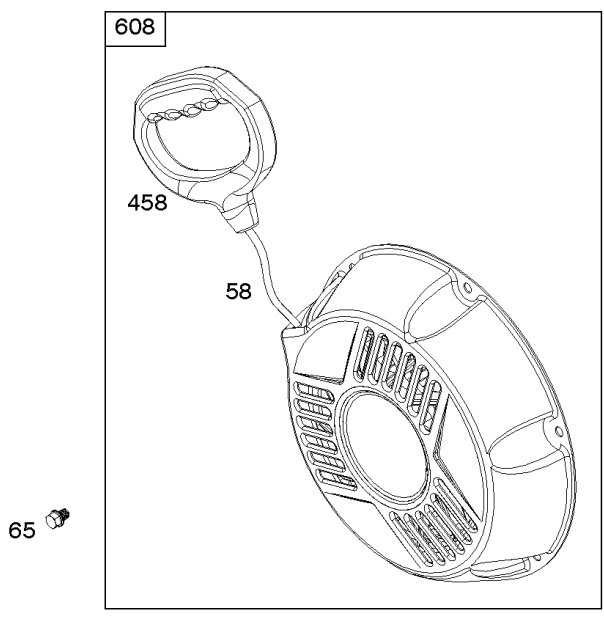

# Parts Manual

Mfg. No: 25M137-0115-H1

## Alternator, Electrical Starter, Ignition

REF NO	PART NO	QTY	DESCRIPTION
309A	591864		MOTOR, Starter
318	799814		SCREW -(Mounting Bracket)
318A	798618		SCREW -(Mounting Bracket)
333A	798616		ARMATURE, Magneto
334	797655		SCREW -(Magneto Armature)
337	696202		PLUG, Spark
356	799789		WIRE, Stop
367	798618		SCREW -(Wire Clip)
383	19576S		WRENCH, Spark Plug
474	799843		ALTERNATOR
493	799815		BRACKET, Mounting
493B	691177		BRACKET, Mounting
526	690297		SCREW -(Regulator)
555	799532		SCREW -(Starter Solenoid)
635A	797685		BOOT, Spark Plug
729	797750		CLIP, Wire
729A	799844		CLIP, Wire
813	590392		CLAMP
899	799642		WASHER -(Starter Solenoid)
920	799481		SOLENOID, Starter
1009	797776		SCREW -(Starter Motor)
1119	799845		SCREW -(Alternator)

## ***Camshaft, Crankcase Cover, Crankshaft, Cylinder, Lubrication, Operator's Manual, Piston/***

<b>REF NO</b>	<b>PART NO</b>	<b>QTY</b>	<b>DESCRIPTION</b>
718	797792		PIN, Locating -(Cylinder Head)
718A	797761		PIN, Locating -(Crankcase Cover)
729	797750		CLIP, Wire
758	797852		COUNTERWEIGHT
842	797327		SEAL, O-Ring -(Dipstick Tube)
847	799810		DIPSTICK/TUBE ASSEMBLY
998	799809		PIPE, Oil
1036	-----		Label-Emissions -(Available From A Briggs & Stratton Authorized Dealer)
1058	279903TRI		MANUAL, Operator's
1058	279903EST		MANUAL, Operator's
1058	279903WST		MANUAL, Operator's
1319	794467		LABEL, Warning
1319A	797669		LABEL, Warning