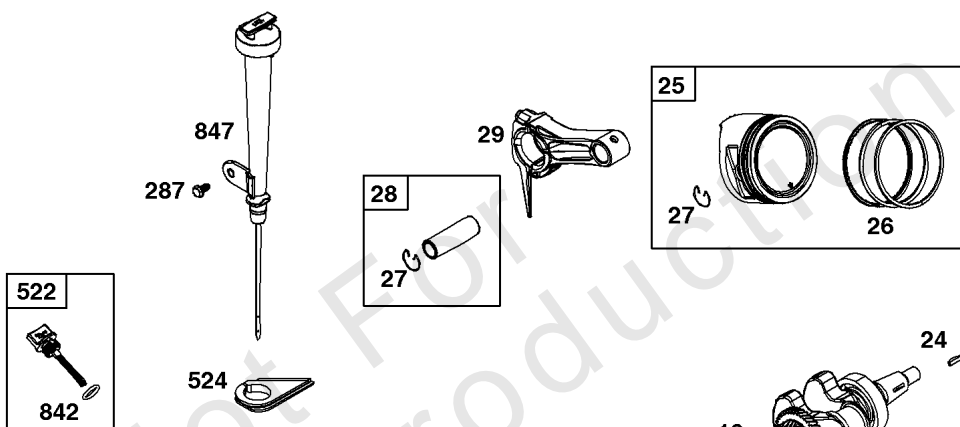

1319 WARNING LABEL

REQUIRED when replacing parts with warning labels affixed.

1319A WARNING LABEL

REQUIRED when replacing parts with warning labels affixed.

1058 OPERATOR'S MANUAL

1036 EMISSIONS LABEL

614

276A

## ***Camshaft, Crankcase Cover, Crankshaft, Cylinder, Lubrication, Operator's Manual, Piston/***

<b>REF NO</b>	<b>PART NO</b>	<b>QTY</b>	<b>DESCRIPTION</b>
718	797792		PIN, Locating -(Cylinder Head)
718A	797761		PIN, Locating -(Crankcase Cover)
729	797750		CLIP, Wire
758	797852		COUNTERWEIGHT
842	797327		SEAL, O-Ring -(Dipstick Tube)
847	799810		DIPSTICK/TUBE ASSEMBLY
998	799809		PIPE, Oil
1036	-----		Label-Emissions -(Available From A Briggs & Stratton Authorized Dealer)
1058	279903TRI		MANUAL, Operator's
1058	279903EST		MANUAL, Operator's
1058	279903WST		MANUAL, Operator's
1319	794467		LABEL, Warning
1319A	797669		LABEL, Warning