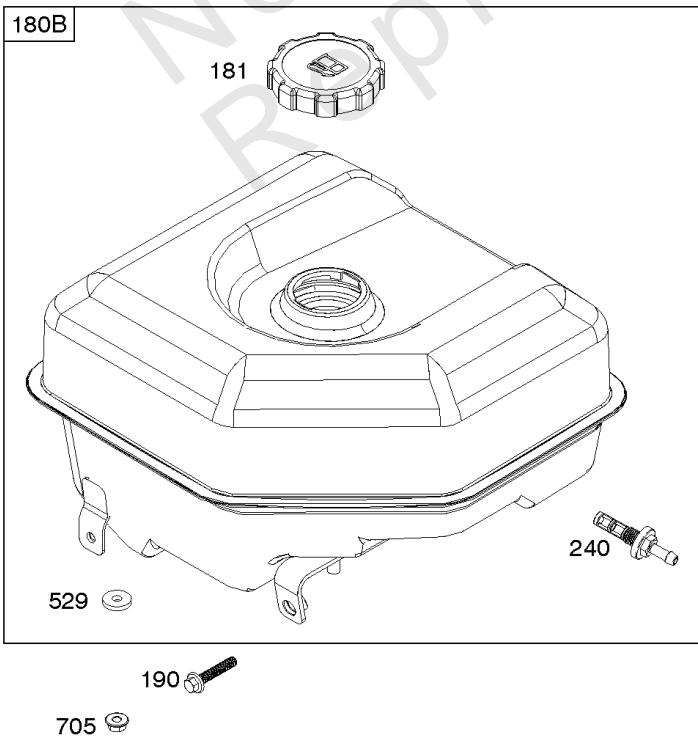

Exhaust System, Fuel Supply

REF NO	PART NO	QTY	DESCRIPTION
180B	799782		TANK, Fuel -(Metal)
181	794641		CAP, Fuel Tank -(Metal)
187	799784		LINE, Fuel -(Formed Hose)
187A	799785		LINE, Fuel -(Formed Hose)
190	590997		SCREW -(Fuel Tank)
240	797346		OUTLET, Tank
300C	591837		MUFFLER
436	799796		MANIFOLD, Exhaust
529	799933		GROMMET
601	791850		CLAMP, Hose
705	590965		NUT -(Fuel Tank)
832	799800		GUARD, Muffler
832C	591838		MUFFLER
836A	798976		SCREW -(Muffler Guard)
883	797770		GASKET, Exhaust
883A	799797		GASKET, Exhaust
958	698180		VALVE, Fuel Shut Off
1176	590965		NUT -(Exhaust Manifold)
1177	590965		NUT -(Muffler)
1302	590457		WASHER -(Muffler Guard)