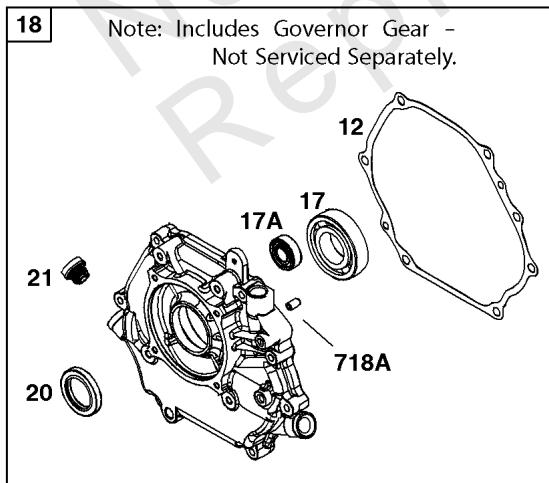

## Camshaft, Crankcase Cover, Crankshaft, Cylinder, Lubrication, Operator's Manual, Piston/

REF NO	PART NO	QTY	DESCRIPTION
1	594185		CYLINDER ASSEMBLY -Used After Code Date 13101000
1	799808		CYLINDER ASSEMBLY -Used Before Code Date 13101100
3	797766		SEAL, Oil -(Magneto Side)
12	797789		GASKET, Crankcase
15	797793		PLUG, Oil Drain
16	591096		CRANKSHAFT
17	797765		BEARING, Ball -(Crankshaft)
17A	797764		BEARING, Ball -(Counterweight)
18	799812		COVER, Crankcase -(Includes Governor Gear - Not Serviced Separately)
20	797766		SEAL, Oil -(PTO Side)
21	799857		CAP, Oil Fill
22	797795		SCREW -(Crankcase Cover/Sump)
24	797812		KEY, Flywheel
25	799536		PISTON ASSEMBLY -(.010 Oversize)
25	799537		PISTON ASSEMBLY -(.020 Oversize)
25	799535		PISTON ASSEMBLY -(Standard)
26	799538		SET, Ring -(Standard)
26	799539		SET, Ring -(.010 Oversize)
26	799540		SET, Ring -(.020 Oversize)
27	797803		LOCK, Piston Pin
28	797799		PIN, Piston
29	797804		ROD, Connecting
46	797851		CAMSHAFT
227	799924		LEVER, Governor Control
276A	797806		WASHER, Sealing -(Governor Crank)
287	798618		SCREW -(Dipstick Tube)
306	797749		SHIELD, Cylinder
307	798618		SCREW -(Cylinder Shield)
505	690939		NUT -(Governor Control Lever)
512	591863		HOSE, Oil Drain
522	799941		PLUG, Dipstick/Fill
524	597262		SEAL, O-Ring -(Dipstick Tube)
562	797230		BOLT -(Governor Control Lever)
614	797229		PIN, Cotter
616	797805		CRANK, Governor
631	797794		WASHER -(Oil Drain Plug)