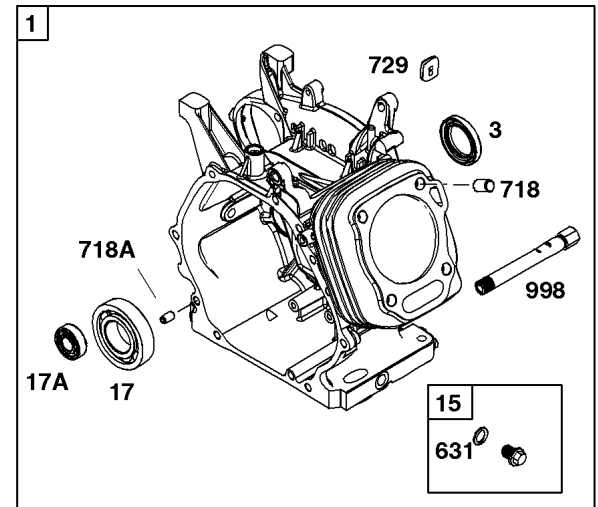

## Camshaft, Crankcase Cover, Crankshaft, Cylinder, Lubrication, Operator's Manual, Piston/

REF NO	PART NO	QTY	DESCRIPTION
1	594185		CYLINDER ASSEMBLY -Used After Code Date 13101000
1	799808		CYLINDER ASSEMBLY -Used Before Code Date 13101100
3	797766		SEAL, Oil -(Magneto Side)
12	797789		GASKET, Crankcase
15	797793		PLUG, Oil Drain
16	591096		CRANKSHAFT
17	797765		BEARING, Ball -(Crankshaft)
17A	797764		BEARING, Ball -(Counterweight)
18	799812		COVER, Crankcase -(Includes Governor Gear - Not Serviced Separately)
20	797766		SEAL, Oil -(PTO Side)
21	799857		CAP, Oil Fill
22	797795		SCREW -(Crankcase Cover/Sump)
24	797812		KEY, Flywheel
25	799536		PISTON ASSEMBLY -(.010 Oversize)
25	799537		PISTON ASSEMBLY -(.020 Oversize)
25	799535		PISTON ASSEMBLY -(Standard)
26	799538		SET, Ring -(Standard)
26	799539		SET, Ring -(.010 Oversize)
26	799540		SET, Ring -(.020 Oversize)
27	797803		LOCK, Piston Pin
28	797799		PIN, Piston
29	797804		ROD, Connecting
46	797851		CAMSHAFT
227	799924		LEVER, Governor Control
276A	797806		WASHER, Sealing -(Governor Crank)
287	798618		SCREW -(Dipstick Tube)
306	797749		SHIELD, Cylinder
307	798618		SCREW -(Cylinder Shield)
505	690939		NUT -(Governor Control Lever)
512	591863		HOSE, Oil Drain
522	799941		PLUG, Dipstick/Fill
524	597262		SEAL, O-Ring -(Dipstick Tube)
562	797230		BOLT -(Governor Control Lever)
614	797229		PIN, Cotter
616	797805		CRANK, Governor
631	797794		WASHER -(Oil Drain Plug)