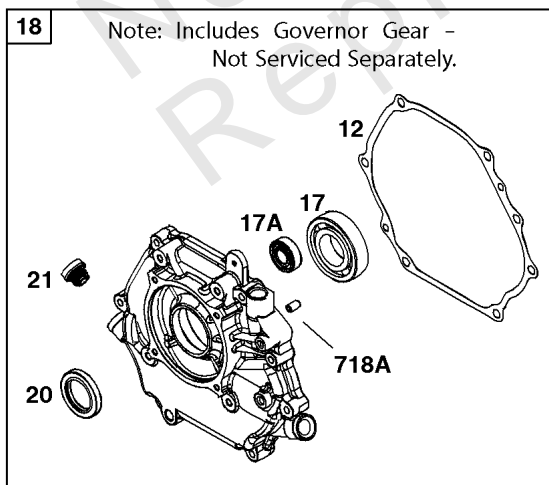

1319 WARNING LABEL

REQUIRED when replacing parts with warning labels affixed.

1319A WARNING LABEL

REQUIRED when replacing parts with warning labels affixed.

1058 OPERATOR'S MANUAL

1036 EMISSIONS LABEL

614

276A

616

Camshaft, Crankcase Cover, Crankshaft, Cylinder, Lubrication, Operator's Manual, Piston/

REF NO	PART NO	QTY	DESCRIPTION
718	797792		PIN, Locating -(Cylinder Head)
718A	797761		PIN, Locating -(Crankcase Cover)
729	797750		CLIP, Wire
758	797852		COUNTERWEIGHT
842	797327		SEAL, O-Ring -(Dipstick Tube)
847	799810		DIPSTICK/TUBE ASSEMBLY
998	799809		PIPE, Oil
1036	-----		Label-Emissions -(Available From A Briggs & Stratton Authorized Dealer)
1058	279903TRI		MANUAL, Operator's
1058	279903EST		MANUAL, Operator's
1058	279903WST		MANUAL, Operator's
1319	794467		LABEL, Warning
1319A	797669		LABEL, Warning

Not For Reproduction