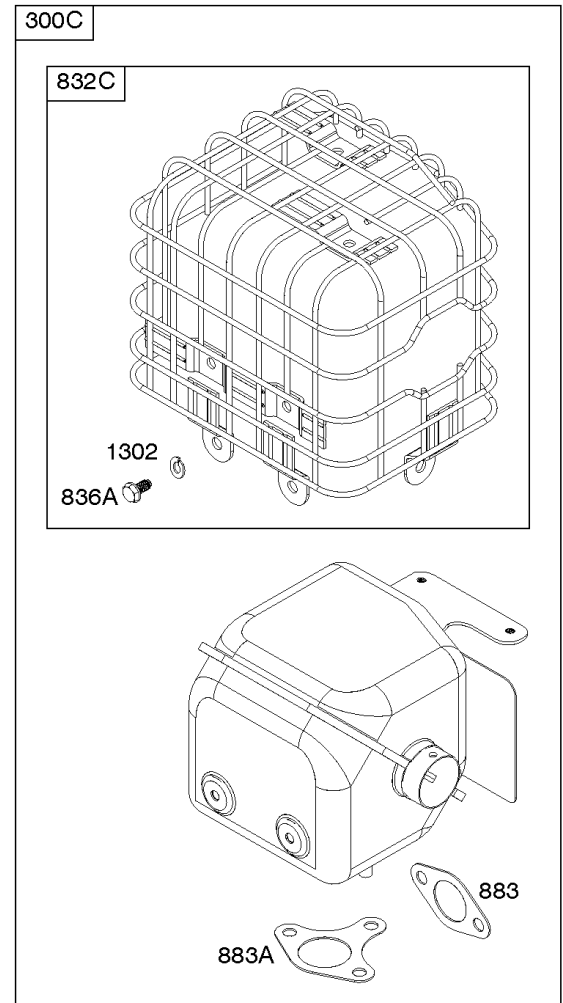

Exhaust System, Fuel Supply

REF NO	PART NO	QTY	DESCRIPTION
180B	799782		TANK, Fuel -(Metal)
181	794641		CAP, Fuel Tank -(Metal)
187	799784		LINE, Fuel -(Formed Hose)
187A	799785		LINE, Fuel -(Formed Hose)
190	590997		SCREW -(Fuel Tank)
240	797346		OUTLET, Tank
300C	591837		MUFFLER
436	799796		MANIFOLD, Exhaust
529	799933		GROMMET
601	791850		CLAMP, Hose
705	590965		NUT -(Fuel Tank)
832	799800		GUARD, Muffler
832C	591838		MUFFLER
836A	798976		SCREW -(Muffler Guard)
883	797770		GASKET, Exhaust
883A	799797		GASKET, Exhaust
958	698180		VALVE, Fuel Shut Off
1176	590965		NUT -(Exhaust Manifold)
1177	590965		NUT -(Muffler)
1302	590457		WASHER -(Muffler Guard)