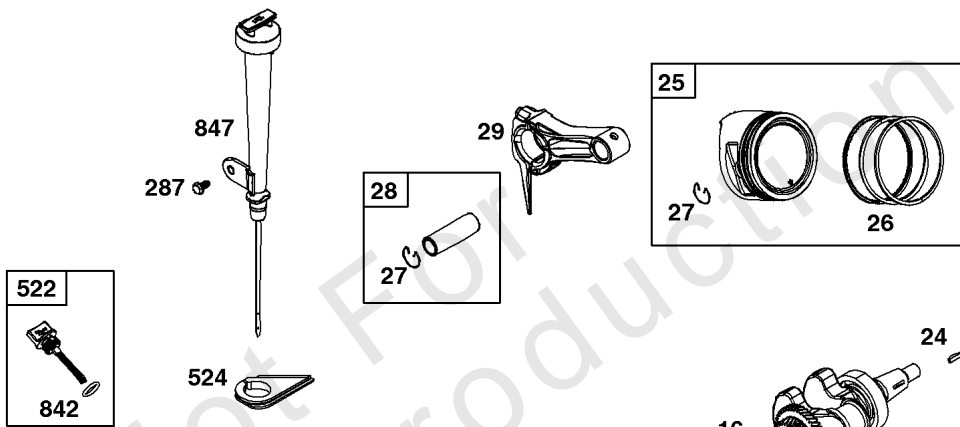

Not For Reproduction

1319 WARNING LABEL

REQUIRED when replacing parts with warning labels affixed.

1319A WARNING LABEL

REQUIRED when replacing parts with warning labels affixed.

1058 OPERATOR'S MANUAL

1036 EMISSIONS LABEL

## Camshaft, Crankcase Cover, Crankshaft, Cylinder, Lubrication, Operator's Manual, Piston/

REF NO	PART NO	QTY	DESCRIPTION
1	594185		CYLINDER ASSEMBLY -Used After Code Date 13101000
1	799808		CYLINDER ASSEMBLY -Used Before Code Date 13101100
3	797766		SEAL, Oil -(Magneto Side)
12	797789		GASKET, Crankcase
15	797793		PLUG, Oil Drain
16	591096		CRANKSHAFT
17	797765		BEARING, Ball -(Crankshaft)
17A	797764		BEARING, Ball -(Counterweight)
18	799812		COVER, Crankcase -(Includes Governor Gear - Not Serviced Separately)
20	797766		SEAL, Oil -(PTO Side)
21	799857		CAP, Oil Fill
22	797795		SCREW -(Crankcase Cover/Sump)
24	797812		KEY, Flywheel
25	799536		PISTON ASSEMBLY -(.010 Oversize)
25	799537		PISTON ASSEMBLY -(.020 Oversize)
25	799535		PISTON ASSEMBLY -(Standard)
26	799538		SET, Ring -(Standard)
26	799539		SET, Ring -(.010 Oversize)
26	799540		SET, Ring -(.020 Oversize)
27	797803		LOCK, Piston Pin
28	797799		PIN, Piston
29	797804		ROD, Connecting
46	797851		CAMSHAFT
227	799924		LEVER, Governor Control
276A	797806		WASHER, Sealing -(Governor Crank)
287	798618		SCREW -(Dipstick Tube)
306	797749		SHIELD, Cylinder
307	798618		SCREW -(Cylinder Shield)
505	690939		NUT -(Governor Control Lever)
512	591863		HOSE, Oil Drain
522	799941		PLUG, Dipstick/Fill
524	597262		SEAL, O-Ring -(Dipstick Tube)
562	797230		BOLT -(Governor Control Lever)
614	797229		PIN, Cotter
616	797805		CRANK, Governor
631	797794		WASHER -(Oil Drain Plug)