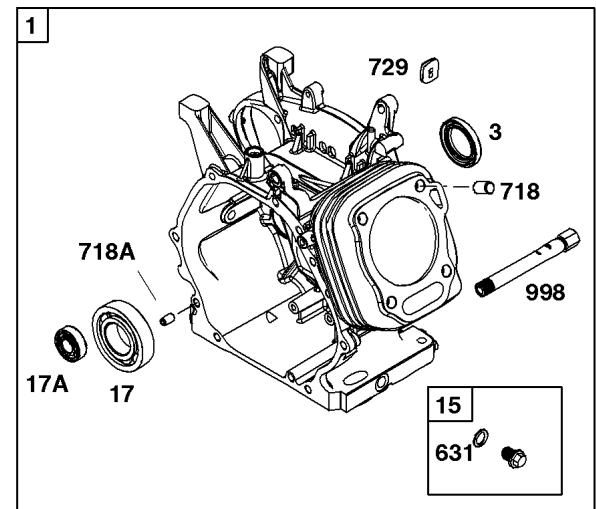

## ***Camshaft, Crankcase Cover, Crankshaft, Cylinder, Lubrication, Operator's Manual, Piston/***

<b>REF NO</b>	<b>PART NO</b>	<b>QTY</b>	<b>DESCRIPTION</b>
718	797792		PIN, Locating -(Cylinder Head)
718A	797761		PIN, Locating -(Crankcase Cover)
729	797750		CLIP, Wire
758	797852		COUNTERWEIGHT
842	797327		SEAL, O-Ring -(Dipstick Tube)
847	799810		DIPSTICK/TUBE ASSEMBLY
998	799809		PIPE, Oil
1036	-----		Label-Emissions -(Available From A Briggs & Stratton Authorized Dealer)
1058	279903TRI		MANUAL, Operator's
1058	279903EST		MANUAL, Operator's
1058	279903WST		MANUAL, Operator's
1319	794467		LABEL, Warning
1319A	797669		LABEL, Warning