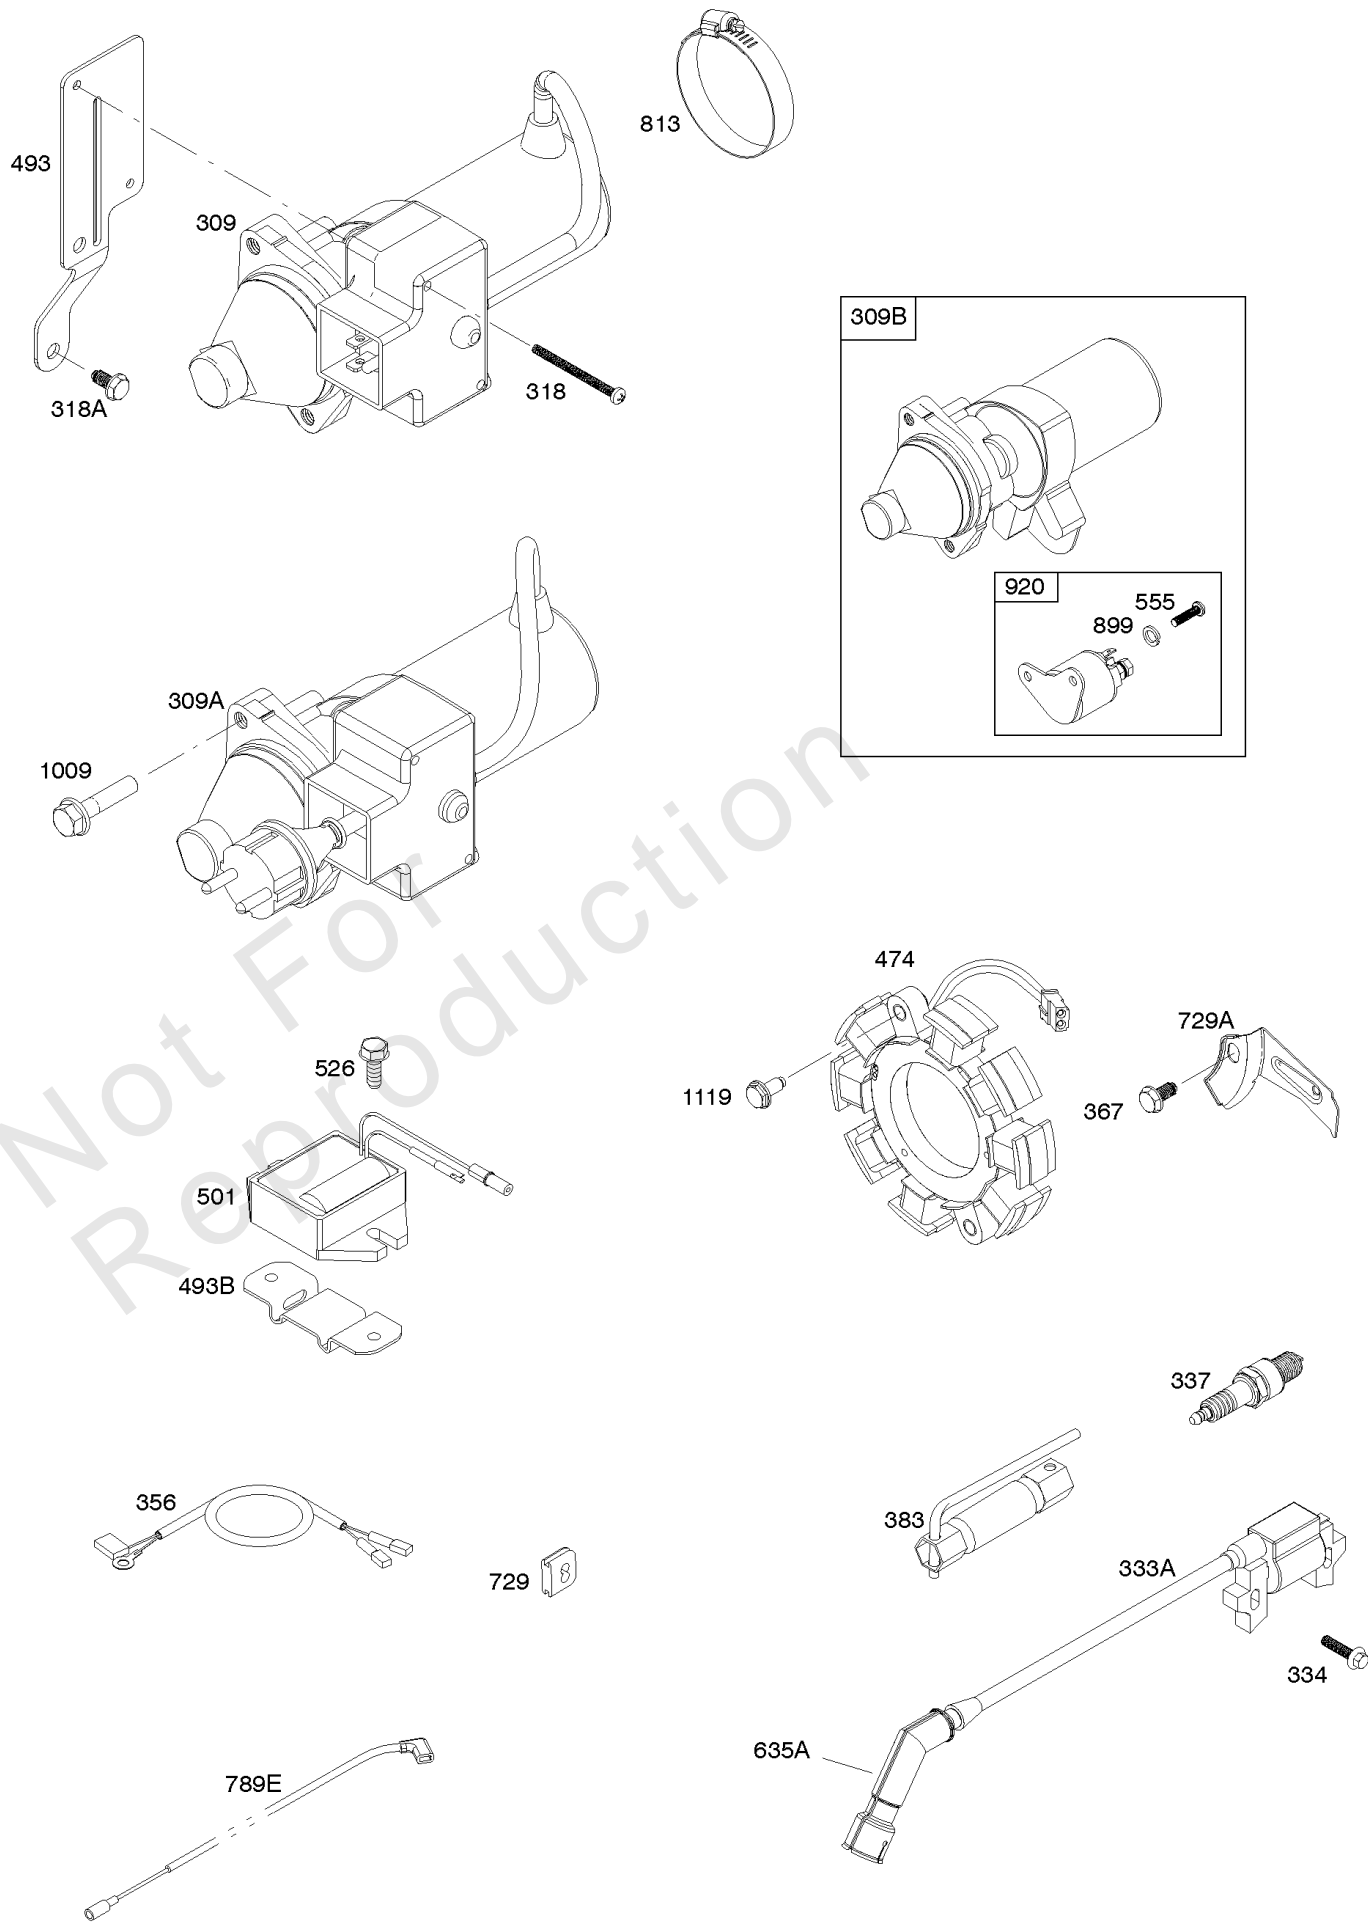

## Alternator, Electrical Starter, Ignition

REF NO	PART NO	QTY	DESCRIPTION
309A	591864		MOTOR, Starter
318	799814		SCREW -(Mounting Bracket)
318A	798618		SCREW -(Mounting Bracket)
333A	798616		ARMATURE, Magneto
334	797655		SCREW -(Magneto Armature)
337	696202		PLUG, Spark
356	799789		WIRE, Stop
367	798618		SCREW -(Wire Clip)
383	19576S		WRENCH, Spark Plug
474	799843		ALTERNATOR
493	799815		BRACKET, Mounting
493B	691177		BRACKET, Mounting
526	690297		SCREW -(Regulator)
555	799532		SCREW -(Starter Solenoid)
635A	797685		BOOT, Spark Plug
729	797750		CLIP, Wire
729A	799844		CLIP, Wire
813	590392		CLAMP
899	799642		WASHER -(Starter Solenoid)
920	799481		SOLENOID, Starter
1009	797776		SCREW -(Starter Motor)
1119	799845		SCREW -(Alternator)