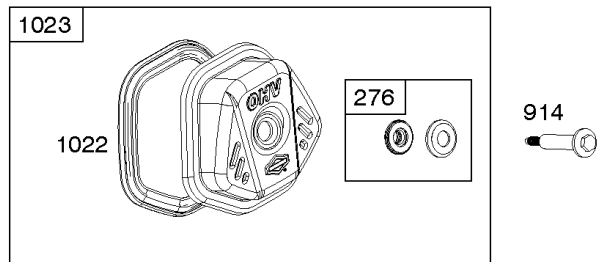

Cylinder Head, Gasket Sets

REF NO	PART NO	QTY	DESCRIPTION
3	797766		SEAL, Oil -(Magneto Side)
5	799801		HEAD, Cylinder
7	799534		GASKET, Cylinder Head
12	797789		GASKET, Crankcase
13	797791		SCREW -(Cylinder Head)
20	797766		SEAL, Oil -(PTO Side)
33	797778		VALVE, Exhaust
34	797777		VALVE, Intake
35	797780		SPRING, Valve -(Intake)
36	797780		SPRING, Valve -(Exhaust)
40	797781		RETAINER, Valve
40A	797782		RETAINER, Valve
42	797783		KEEPER, Valve
45	797786		TAPPET, Valve
51	797845		GASKET, Intake
51A	797755		GASKET, Intake
163	797756		GASKET, Air Cleaner
238	797784		CAP, Valve
276	797847		WASHER, Sealing -(Rocker Cover)
358	799952		GASKET SET, Engine
718	797792		PIN, Locating -(Cylinder Head)
830	591088		STUD, Rocker Arm -Used After Code Date 11090200
830	798954		STUD, Rocker Arm -(Rocker Arm) -Used Before Code Date 11090300
868	797854		SEAL, Valve -(Intake)
883	797770		GASKET, Exhaust
883A	799797		GASKET, Exhaust
914	797848		SCREW -(Rocker Cover)
1022	797846		GASKET, Rocker Cover
1023	799778		COVER, Rocker
1026	797785		ROD, Push -Used Before Code Date 11090300
1026	799966		ROD, Push -Used After Code Date 11090200
1029	591087		ARM, Rocker -Used After Code Date 11090200
1029	797779		ARM, Rocker -Used Before Code Date 11090300
1034	797787		GUIDE, Push Rod
1095	799953		GASKET SET, Valve