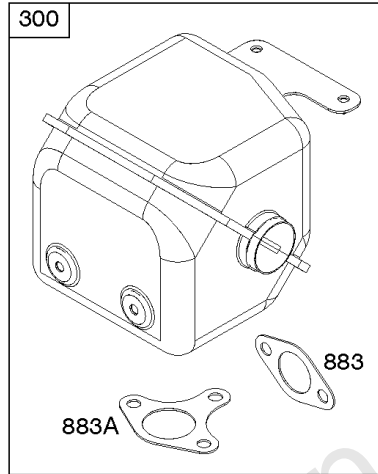

Exhaust System, Fuel Supply

REF NO	PART NO	QTY	DESCRIPTION
180B	799782		TANK, Fuel -(Metal)
181	794641		CAP, Fuel Tank -(Metal)
187	799784		LINE, Fuel -(Formed Hose)
187A	799785		LINE, Fuel -(Formed Hose)
190	590997		SCREW -(Fuel Tank)
240	797346		OUTLET, Tank
300C	591837		MUFFLER
436	799796		MANIFOLD, Exhaust
529	799933		GROMMET
601	791850		CLAMP, Hose
705	590965		NUT -(Fuel Tank)
832	799800		GUARD, Muffler
832C	591838		MUFFLER
836A	798976		SCREW -(Muffler Guard)
883	797770		GASKET, Exhaust
883A	799797		GASKET, Exhaust
958	698180		VALVE, Fuel Shut Off
1176	590965		NUT -(Exhaust Manifold)
1177	590965		NUT -(Muffler)
1302	590457		WASHER -(Muffler Guard)