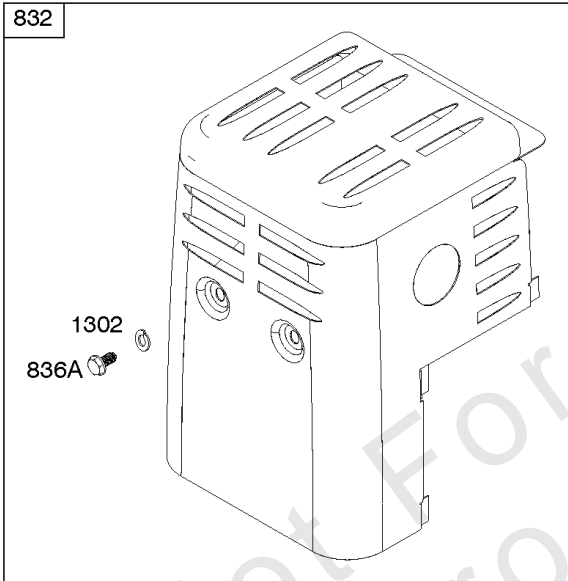

Exhaust System, Fuel Supply

REF NO	PART NO	QTY	DESCRIPTION
180B	799782		TANK, Fuel -(Metal)
181	794641		CAP, Fuel Tank -(Metal)
187	799784		LINE, Fuel -(Formed Hose)
187A	799785		LINE, Fuel -(Formed Hose)
190	590997		SCREW -(Fuel Tank)
240	797346		OUTLET, Tank
300C	591837		MUFFLER
436	799796		MANIFOLD, Exhaust
529	799933		GROMMET
601	791850		CLAMP, Hose
705	590965		NUT -(Fuel Tank)
832	799800		GUARD, Muffler
832C	591838		MUFFLER
836A	798976		SCREW -(Muffler Guard)
883	797770		GASKET, Exhaust
883A	799797		GASKET, Exhaust
958	698180		VALVE, Fuel Shut Off
1176	590965		NUT -(Exhaust Manifold)
1177	590965		NUT -(Muffler)
1302	590457		WASHER -(Muffler Guard)