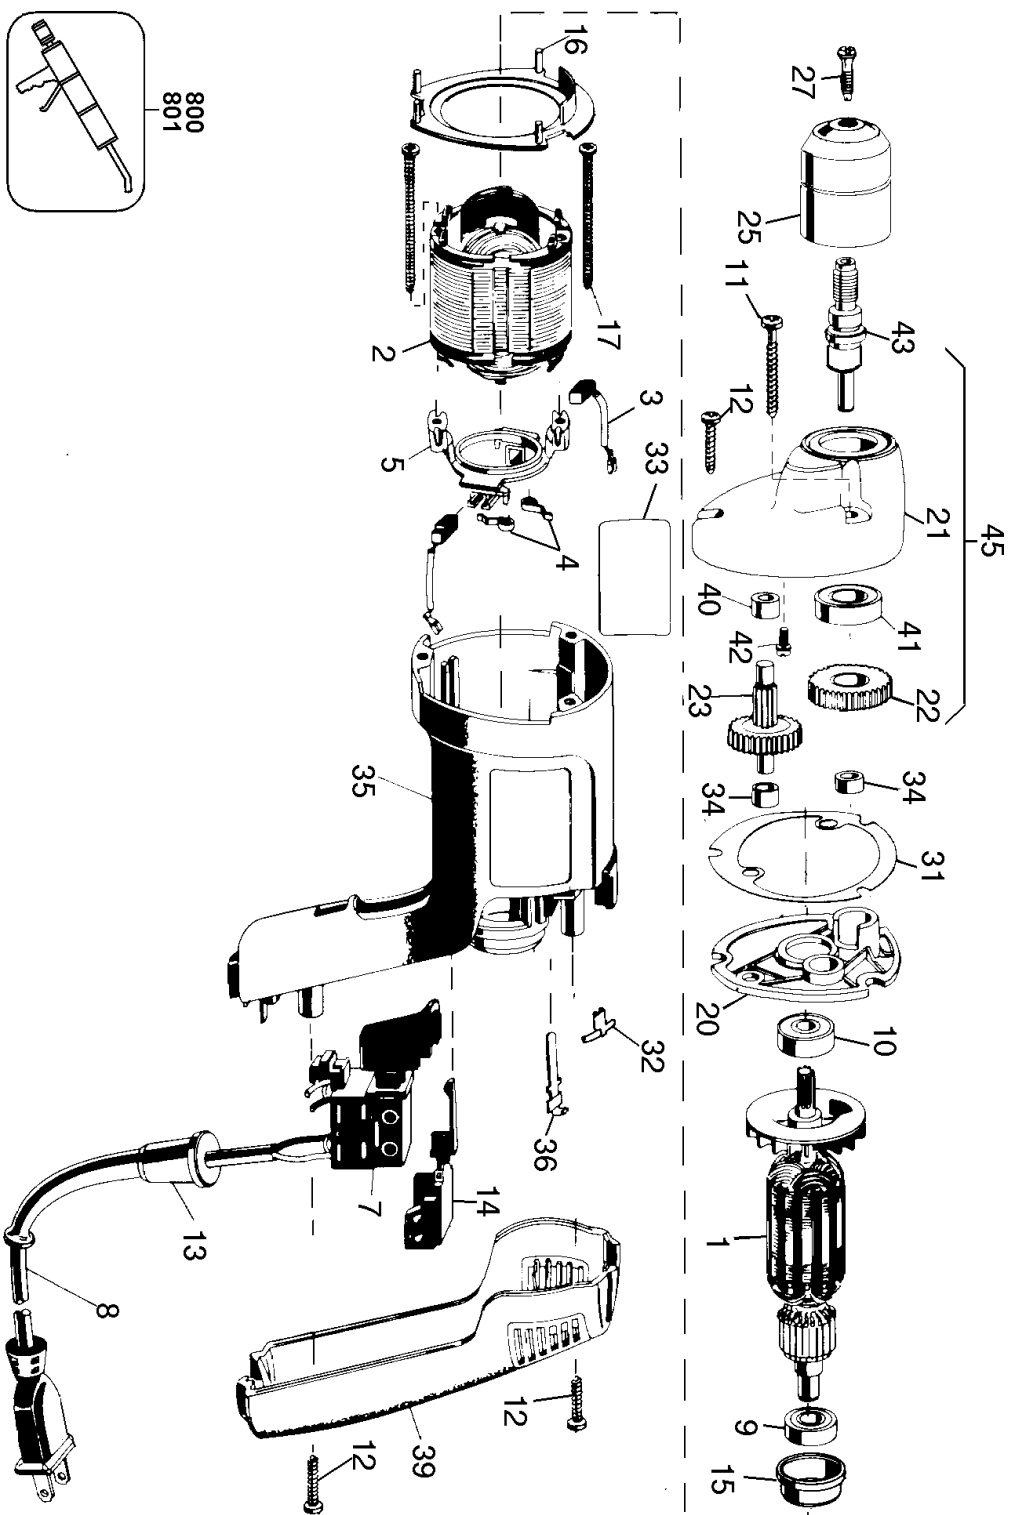

800
801

Parts List for 2601 Type 100

Item Number	Part Number	Description	Qty Required
1	000000-00	No Longer Available	1
2	000000-00	No Longer Available	1
3	143803-00	BRUSH & LEAD	2
4	445860-00	SPRING,BRUSH	2
5	449899-05	RING,BRUSH	1
7	286196-00	SWITCH	1
8	330081-98	CORD/50'/16-2SJ	1
8	330072-98	CORD/8FT/18-2SJ	1
9	330003-04	BEARING,BALL	2
10	330003-04	BEARING,BALL	1
11	330019-16	SCREW	2
12	330019-13	SCREW,PLASTITE	3
13	330005-01	PROTECTOR,CORD	1
14	000000-00	No Longer Available	1
15	445217-02	SLEEVE	1
16	000000-00	No Longer Available	1
17	448269-00	SCREW	2
20	448658-00	COVER,GEAR CASE	1
21	000000-00	No Longer Available	1
22	000000-00	No Longer Available	1
23	000000-00	No Longer Available	1
25	330075-85	KEYLESS CHUCK	1
27	149518-01	SCREW	1
31	386422-00	GASKET	1
32	000000-00	No Longer Available	2
33	000000-00	No Longer Available	1
34	093128-00	NEEDLE BEARING	2

Parts List for 2601 Type 100

Item Number	Part Number	Description	Qty Required
35	464231-00	CASE,FIELD	1
36	449192-00	TERMINAL	3
39	450594-03	COVER,HANDLE	1
40	330004-00	BEARING,NEEDLE	1
41	330003-09	BEARING,BALL	1
42	149718-00	SCREW	2
43	000000-00	No Longer Available	1
45	000000-00	No Longer Available	1
800	761995-01	GREASE, 6 OZ.	1
801	283484-01	GREASE,32 OZ.	1