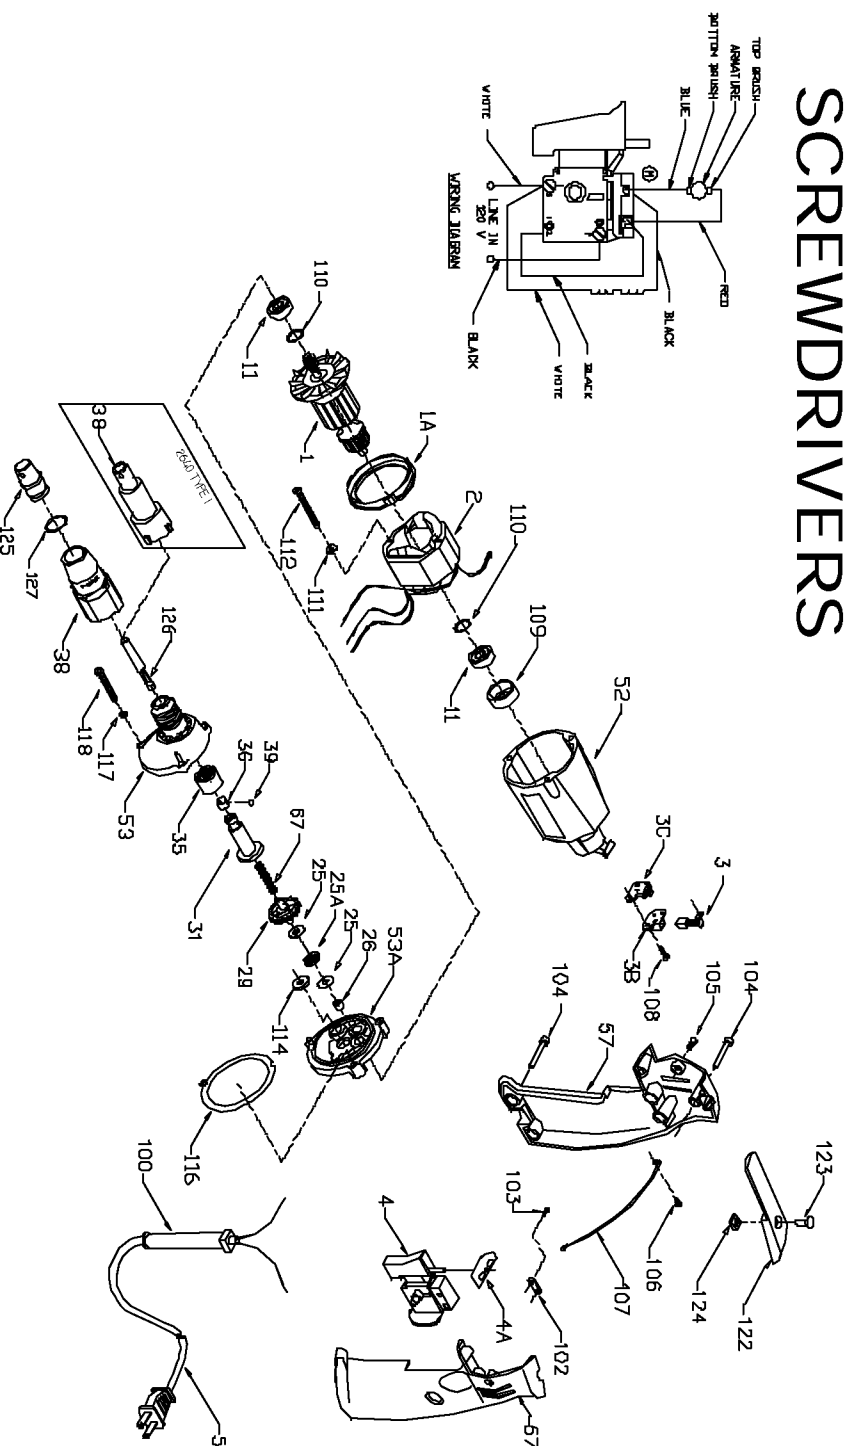

PORTER-CABLE DRYWALL

SCREWDRIVERS

WARNING: Electrical repairs should only be attempted by trained repairmen. Contact the nearest Porter-Cable Service Center or other competent repair center

**2640
2650**

Parts List for 2640 Type 3

Item Number	Part Number	Description	Qty Required
1	876606	ARMATURE	1
1	811350	BAFFLE	1
1	811531	FAN	1
2	876479	FIELD	1
3	879058	BRUSH	2
3	879058	BRUSH	2
3	694301	BRUSH HOLDER	2
3	694298	BRUSH INSULATOR	2
4	888146	SWITCH VSR	1
4	875868	BUTTON-FWD/REV	1
5	695854	CORDSET	1
11	855284	BEARING	3
25	689764	THRUST WASHER	10
25	000000-00	No Longer Available	1
26	839837	NEEDLE BEARING	3
27	890572	GEAR & CLUTCH ASSY.	1
29	890478	GEAR ASSY.	1
31	890477	SPINDLE ASSY.	1
31	695991	BEARING	1
35	695957	NEEDLE BEARING	3
36	883291	RETAINER CLIP	10
38	879747	DEPTH FINDER ASSY	1
39	697533	BALL	1
52	876677	MOTOR HSG PKG	1
53	879313	GEAR HOUSING	1
53	868599	INTER PLT	1
57	876612	HANDLE SET	1

Parts List for 2640 Type 3

Item Number	Part Number	Description	Qty Required
67	890471	SPRING	1
100	810716	RELIEVER	1
102	861434	CORD CLAMP	1
103	882703	SCREW	10
104	900826	SCREW	10
105	866340	SCREW	10
106	864137	SCREW	10
107	000000-00	No Longer Available	1
108	864136	SCREW	10
109	694432	BEARING MOUNT	3
110	847564	SNAP RING	10
111	802214	WASHER-LCK INT	10
112	876651	SCREW	10
114	852714	SLINGER	1
116	697203	GASKET	1
117	802648	WASHER	10
118	694015	SCREW	10
122	875861	BELT CLIP	1
123	800740	SCREW	10
124	875862	NUT	10
125	890472	SEAL	1
125	890482	NOSE PIECE	1
126	44840	MAG BIT HOLDER	1
127	878486	O RING	10
800	878499	TUBE GREASE	1
800	879751	LUBRICANT 4 LBS	1
861	000000-00	No Longer Available	1