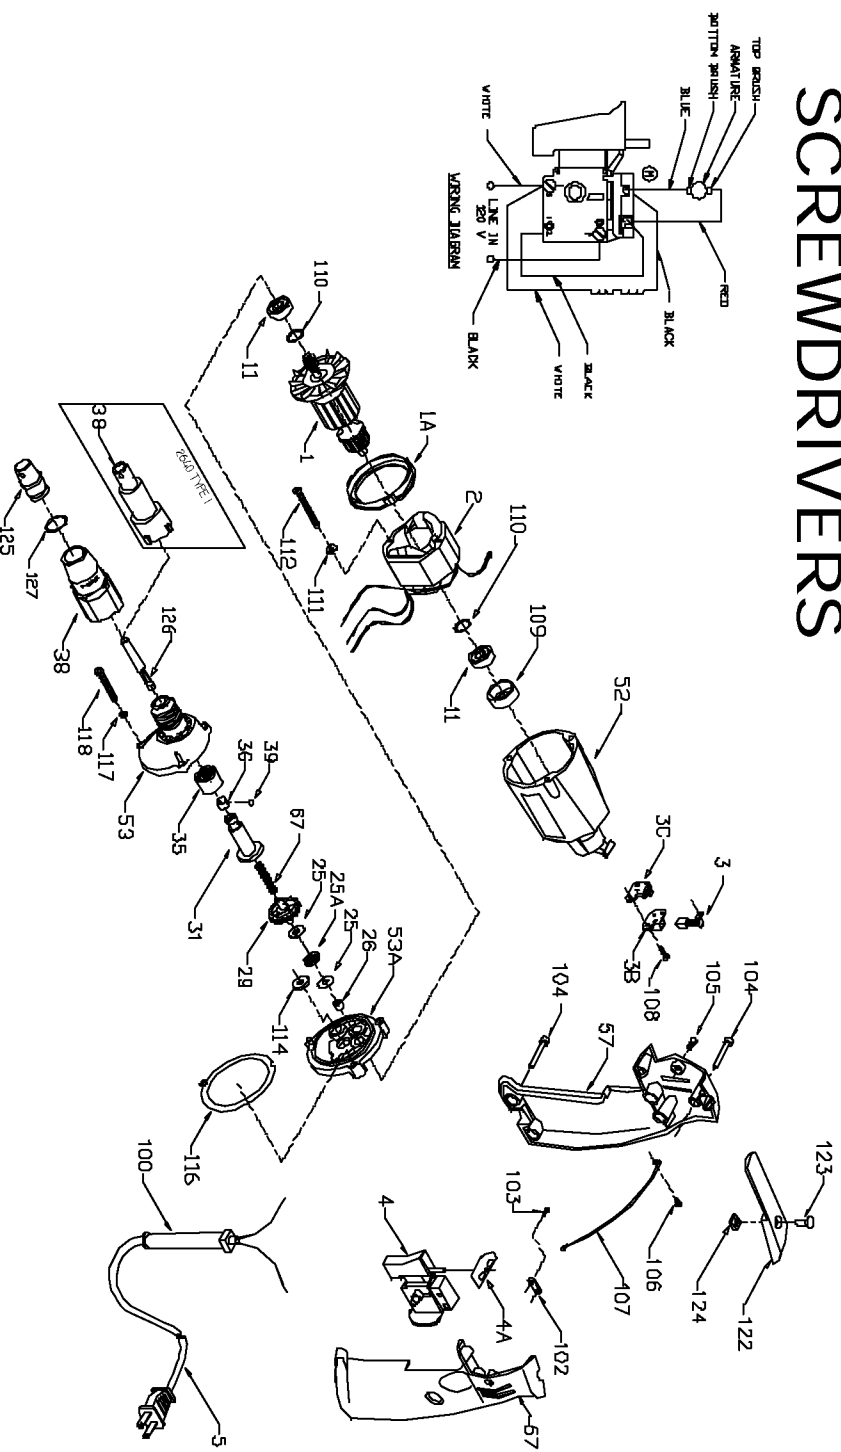

PORTER-CABLE DRYWALL

SCREWDRIVERS

WARNING: Electrical repairs should only be attempted by trained repairmen. Contact the nearest Porter-Cable Service Center or other competent repair center

2640
2650

Parts List for 2650 Type 2

Item Number	Part Number	Description	Qty Required
1	876606	ARMATURE	1
1	811350	BAFFLE	1
1	811531	FAN	1
2	876479	FIELD	1
3	879058	BRUSH	2
3	879058	BRUSH	2
3	694301	BRUSH HOLDER	2
3	694298	BRUSH INSULATOR	2
4	888146	SWITCH VSR	1
4	875868	BUTTON-FWD/REV	1
5	882613	CORD	1
11	855284	BEARING	3
25	689764	THRUST WASHER	10
25	000000-00	No Longer Available	1
26	839837	NEEDLE BEARING	3
27	890572	GEAR & CLUTCH ASSY.	1
29	890478	GEAR ASSY.	1
31	890477	SPINDLE ASSY.	1
31	695991	BEARING	3
35	695957	NEEDLE BEARING	3
36	883291	RETAINER CLIP	10
38	879747	DEPTH FINDER ASSY	1
39	697533	BALL	1
52	876677	MOTOR HSG PKG	1
53	879313	GEAR HOUSING	1
53	868599	INTER PLT	1
57	876612	HANDLE SET	1

Parts List for 2650 Type 2

Item Number	Part Number	Description	Qty Required
67	890471	SPRING	10
100	810716	RELIEVER	1
102	861434	CORD CLAMP	1
103	882703	SCREW	10
104	900826	SCREW	10
105	866340	SCREW	10
106	864137	SCREW	10
107	000000-00	No Longer Available	1
108	864136	SCREW	10
109	694432	BEARING MOUNT	3
110	847564	SNAP RING	10
111	802214	WASHER-LCK INT	10
112	876651	SCREW	10
114	852714	SLINGER	1
116	697203	GASKET	1
117	802648	WASHER	10
118	694015	SCREW	10
122	875861	BELT CLIP	1
123	800740	SCREW	10
124	875862	NUT	10
125	890472	SEAL	1
125	890482	NOSE PIECE	1
126	44840	MAG BIT HOLDER	1
127	878486	O RING	1
800	878499	TUBE GREASE	1
800	879751	LUBRICANT 4 LBS	1
861	000000-00	No Longer Available	1