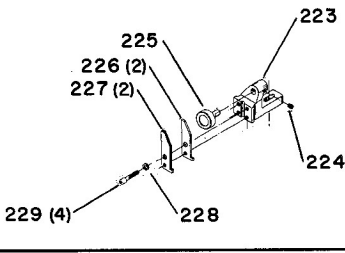

EARLY MODEL BLADE GUIDE

- * 226 (8)
- * 230 (4)

28-720 CHIP BLOWER

(NOT INCLUDED WITH BASIC MACHINE)

* NOT ASSEMBLED WITH BASIC MACHINE