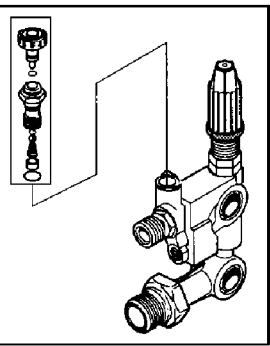

AR-2715 O-Ring Kit

## PK16859 - XTV3G22D - AR REPAIR KITS

AR-1860 Oil Seal Kit

AR-1864 Valve Kit

NOTE: Use seal kit P587 for the XTV210

AR-1866 Water Seal Kits

AR-2628 Piston Kit

## Parts List for 3004CWT Type 0

Item Number	Part Number	Description	Qty Required
1	AR-1322730	SCREW	1
7	AR-1260162	PLUG	1
8	AR-960160	O-RING	1
13	AR-1260151	GUIDE PISTON	1
19	AR-1260790	CIRCLIP	1
23	AR-880130	CAP OIL	1
31	AR-1260760	SCREW	1
32	AR-1329010	COVER COMPLETE	1
38	AR-740290	O-RING	1
39	AR-880530	PLUG	1
40	AR-1322990	PUMP HEAD	1
68	AR-1321190	BEARING	1
75	AR-650610	SCREW	1
77	AR-1584	FLANGE MOTOR	1
78	AR-1200430	SCREW	1
84	AR-1321080	RING SNAP	1
85	AR-1381550	WASHER	1
89	AR-650530	WASHER	1
90	AR-621710	SCREW	1
91	AR-1322640	WASHER	1
92	AR-380241	WASHER	1
93	AR-2683	KIT ADAPTER PLATE	1
94	AR-1266740	CAP	1
95	AR-1864	KIT VALVE	1
96	AR-2628	KIT PLUNGER	1
97	AR-1860	KIT OIL SEAL	1
98	AR-1866	KIT WATER SEAL	1