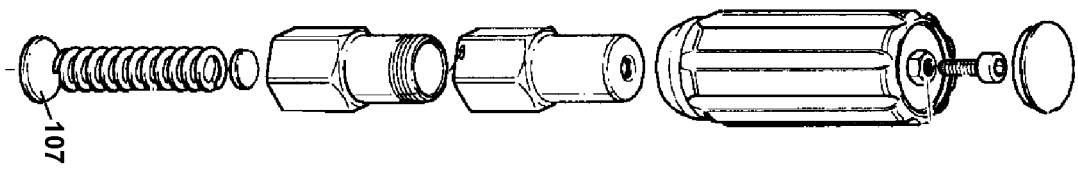

PK16856 - XRV35G30D - AR - REPAIR KIT

AR-1828 Valve Kit

AR-2757 Plunger Kit

AR-1856 Oil Seal Kit

AR-1857 Water Seal Kit

PK16856 - XRV35G30D - AR - PUMP

20242 - AR - UNLOADER REPAIR KIT

AR-2611 O-Ring Kit

Parts List for 3004CWTW Type 0

Item Number	Part Number	Description	Qty Required
1	AR-960160	O-RING	1
2	AR-960090	PLUG	1
5	AR-880581	PLUG	1
6	AR-820510	O-RING	1
11	AR-960110	RING SUPPORT	1
13	AR-1380090	GUIDE PISTON	1
17	000000-00	No Longer Available	1
18	000000-00	No Longer Available	1
20	000000-00	No Longer Available	1
22	AR-880130	CAP OIL	1
23	AR-962010	NUT	1
24	000000-00	No Longer Available	1
26	000000-00	No Longer Available	1
27	000000-00	No Longer Available	1
28	000000-00	No Longer Available	1
29	AR-1380060	PIN PISTON	1
30	000000-00	No Longer Available	1
31	000000-00	No Longer Available	1
32	000000-00	No Longer Available	1
33	000000-00	No Longer Available	1
35	000000-00	No Longer Available	1
35	AR-1789010	COVER COMPLETE	1
36	000000-00	No Longer Available	1
40	AR-1380530	SHIM 5MM 0	1
40	000000-00	No Longer Available	1
40	AR-1380120	SHIM 1MM 0	1
40	AR-1380130	SHIM 2MM 0	1

Parts List for 3004CWTW Type 0

Item Number	Part Number	Description	Qty Required
42	AR-740290	O-RING	1
43	AR-880530	PLUG	1
46	AR-880530	PLUG	1
47	AR-180101	O-RING	1
48	AR-820361	PLUG	1
49	000000-00	No Longer Available	1
50	AR-820150	SCREW	1
60	AR-1380320	BEARING	1
70	000000-00	No Longer Available	1
71	AR-180030	SCREW	1
72	AR-1381850	WASHER	1
73	AR-820440	SCREW GRUB	1
76	AR-20242	UNLOADER	1
77	AR-1828	KIT VALVE	1
78	AR-2546	KIT PLUNGER	1
79	AR-1856	KIT OIL SEAL	1
80	AR-1857	KIT WATER SEAL	1
101	AR-1560051	ADAPTER	1
102	AR-1080540	PISTON UPPER	1
103	AR-1540272	SCREW	1
104	AR-1560010	OUTLET BODY	1
105	AR-1560640	FITTING	1
106	AR-1540090	FITTING	1
107	AR-1080610	PLATE	1
109	AR-1560111	NIPPLE 3/8	1
110	AR-1540110	WASHER RING	1
111	AR-1540120	WASHER RING	1