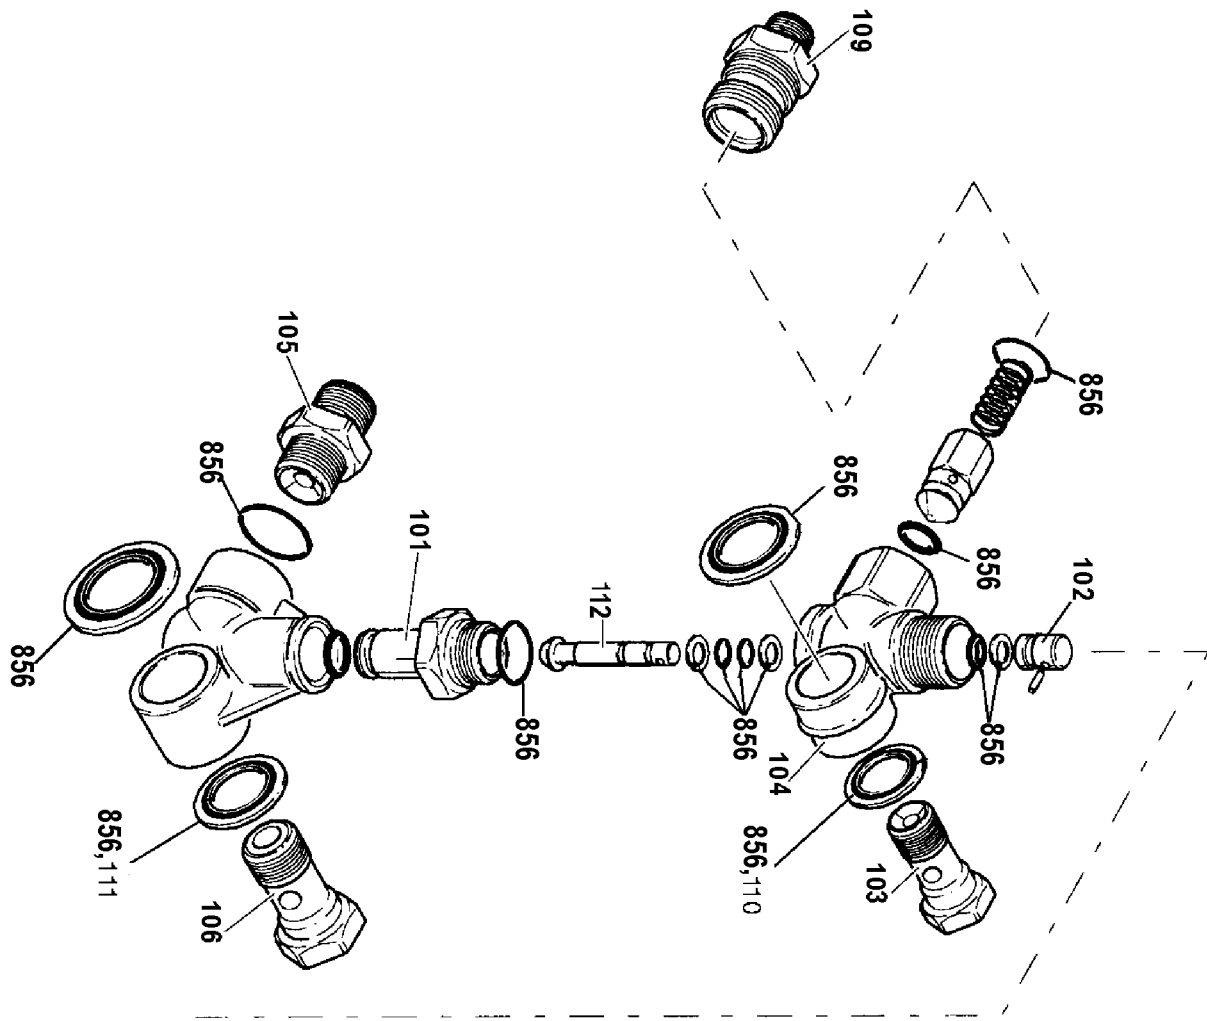

Parts List for 3004CWTW Type 0

Item Number	Part Number	Description	Qty Required
1	AR-960160	O-RING	1
2	AR-960090	PLUG	1
5	AR-880581	PLUG	1
6	AR-820510	O-RING	1
11	AR-960110	RING SUPPORT	1
13	AR-1380090	GUIDE PISTON	1
17	000000-00	No Longer Available	1
18	000000-00	No Longer Available	1
20	000000-00	No Longer Available	1
22	AR-880130	CAP OIL	1
23	AR-962010	NUT	1
24	000000-00	No Longer Available	1
26	000000-00	No Longer Available	1
27	000000-00	No Longer Available	1
28	000000-00	No Longer Available	1
29	AR-1380060	PIN PISTON	1
30	000000-00	No Longer Available	1
31	000000-00	No Longer Available	1
32	000000-00	No Longer Available	1
33	000000-00	No Longer Available	1
35	000000-00	No Longer Available	1
35	AR-1789010	COVER COMPLETE	1
36	000000-00	No Longer Available	1
40	AR-1380530	SHIM 5MM 0	1
40	000000-00	No Longer Available	1
40	AR-1380120	SHIM 1MM 0	1
40	AR-1380130	SHIM 2MM 0	1

Parts List for 3004CWTW Type 0

Item Number	Part Number	Description	Qty Required
42	AR-740290	O-RING	1
43	AR-880530	PLUG	1
46	AR-880530	PLUG	1
47	AR-180101	O-RING	1
48	AR-820361	PLUG	1
49	000000-00	No Longer Available	1
50	AR-820150	SCREW	1
60	AR-1380320	BEARING	1
70	000000-00	No Longer Available	1
71	AR-180030	SCREW	1
72	AR-1381850	WASHER	1
73	AR-820440	SCREW GRUB	1
76	AR-20242	UNLOADER	1
77	AR-1828	KIT VALVE	1
78	AR-2546	KIT PLUNGER	1
79	AR-1856	KIT OIL SEAL	1
80	AR-1857	KIT WATER SEAL	1
101	AR-1560051	ADAPTER	1
102	AR-1080540	PISTON UPPER	1
103	AR-1540272	SCREW	1
104	AR-1560010	OUTLET BODY	1
105	AR-1560640	FITTING	1
106	AR-1540090	FITTING	1
107	AR-1080610	PLATE	1
109	AR-1560111	NIPPLE 3/8	1
110	AR-1540110	WASHER RING	1
111	AR-1540120	WASHER RING	1