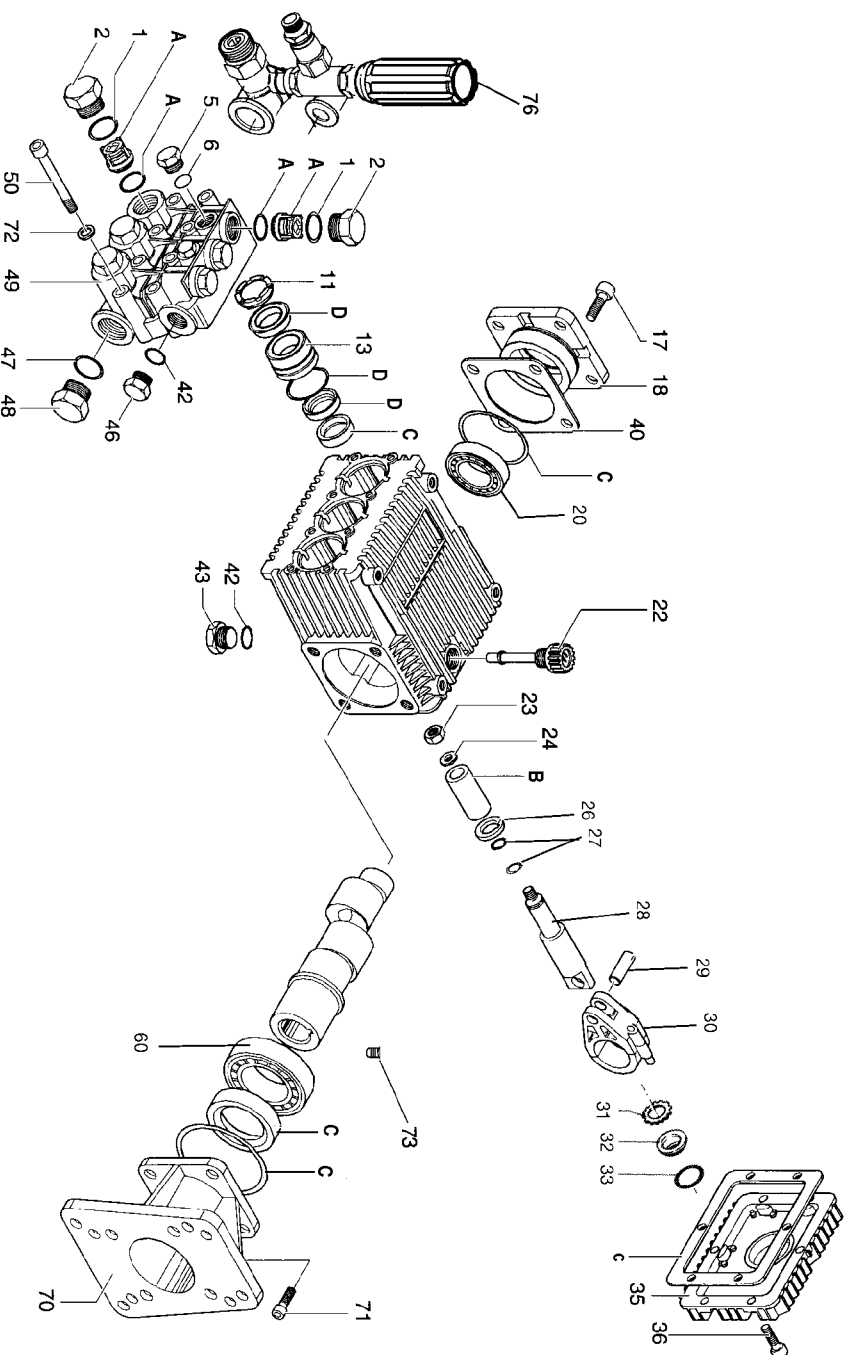

PK16856 - XRV35G30D - AR - PUMP