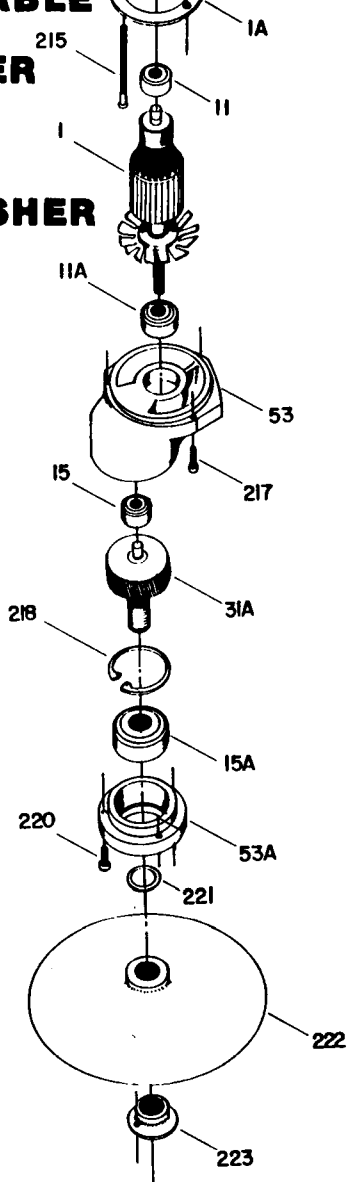

## Parts List for 304 Type 2

Item Number	Part Number	Description	Qty Required
1	000000-00	No Longer Available	1
1	000000-00	No Longer Available	1
1	000000-00	No Longer Available	1
2	000000-00	No Longer Available	1
2	000000-00	No Longer Available	1
3	000000-00	No Longer Available	2
3	802173	BRUSH	2
3	801251	CAP	2
3	682275	BRUSH HOLDER	2
3	803745	WASHER	2
4	5140066-97	SWITCH	1
5	000000-00	No Longer Available	1
11	330003-85	BEARING	1
11	886333SV	BALL BEARING	1
15	855284	BEARING	1
15	838028SV	BEARING	1
31	000000-00	No Longer Available	1
52	000000-00	No Longer Available	1
53	000000-00	No Longer Available	1
53	000000-00	No Longer Available	1
57	688333	HANDLE ASSY	1
101	000000-00	No Longer Available	10
102	862641	NUT	10
103	802589	SCREW	10
104	844107	SCREW	10
211	802848	SCREW	10
212	000000-00	No Longer Available	1

## Parts List for 304 Type 2

Item Number	Part Number	Description	Qty Required
212	000000-00	No Longer Available	1
212	695055	INSERT HANDLE	1
212	000000-00	No Longer Available	1
213	801423	SLEEVE	1
214	000000-00	No Longer Available	1
215	000000-00	No Longer Available	2
215	000000-00	No Longer Available	2
216	000000-00	No Longer Available	2
217	892171	SCREW	10
218	046934-00	RING	1
220	802207	SCREW	10
221	802223	WASHER	10
222	842321	BACK-UP PAD 304/305	1
223	000000-00	No Longer Available	1
224	682063	CONNECTOR VS	1
856	802210	WRENCH HEX(304/126)	1
856	886041	SPANNER WRENCH	1
856	803106	LEAD	1
856	801946	LUBE	1