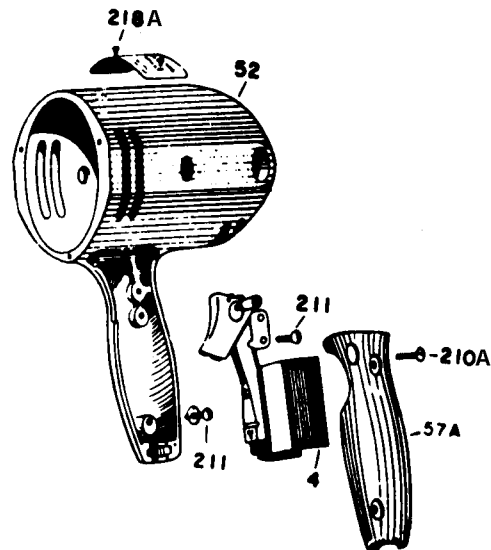

**WARNING!** Electrical repairs should only be attempted by trained repairmen. Contact the nearest Porter-Cable Service center or other competent repair center.

## PORTER-CABLE DISC SANDER AND DISC POLISHER

## Parts List for 304 Type 2

Item Number	Part Number	Description	Qty Required
1	000000-00	No Longer Available	1
1	000000-00	No Longer Available	1
1	000000-00	No Longer Available	1
2	000000-00	No Longer Available	1
2	000000-00	No Longer Available	1
3	000000-00	No Longer Available	2
3	802173	BRUSH	2
3	801251	CAP	2
3	682275	BRUSH HOLDER	2
3	803745	WASHER	2
4	5140066-97	SWITCH	1
5	000000-00	No Longer Available	1
11	330003-85	BEARING	1
11	886333SV	BALL BEARING	1
15	855284	BEARING	1
15	838028SV	BEARING	1
31	000000-00	No Longer Available	1
52	000000-00	No Longer Available	1
53	000000-00	No Longer Available	1
53	000000-00	No Longer Available	1
57	688333	HANDLE ASSY	1
101	000000-00	No Longer Available	10
102	862641	NUT	10
103	802589	SCREW	10
104	844107	SCREW	10
211	802848	SCREW	10
212	000000-00	No Longer Available	1

## Parts List for 304 Type 2

Item Number	Part Number	Description	Qty Required
212	000000-00	No Longer Available	1
212	695055	INSERT HANDLE	1
212	000000-00	No Longer Available	1
213	801423	SLEEVE	1
214	000000-00	No Longer Available	1
215	000000-00	No Longer Available	2
215	000000-00	No Longer Available	2
216	000000-00	No Longer Available	2
217	892171	SCREW	10
218	046934-00	RING	1
220	802207	SCREW	10
221	802223	WASHER	10
222	842321	BACK-UP PAD 304/305	1
223	000000-00	No Longer Available	1
224	682063	CONNECTOR VS	1
856	802210	WRENCH HEX(304/126)	1
856	886041	SPANNER WRENCH	1
856	803106	LEAD	1
856	801946	LUBE	1