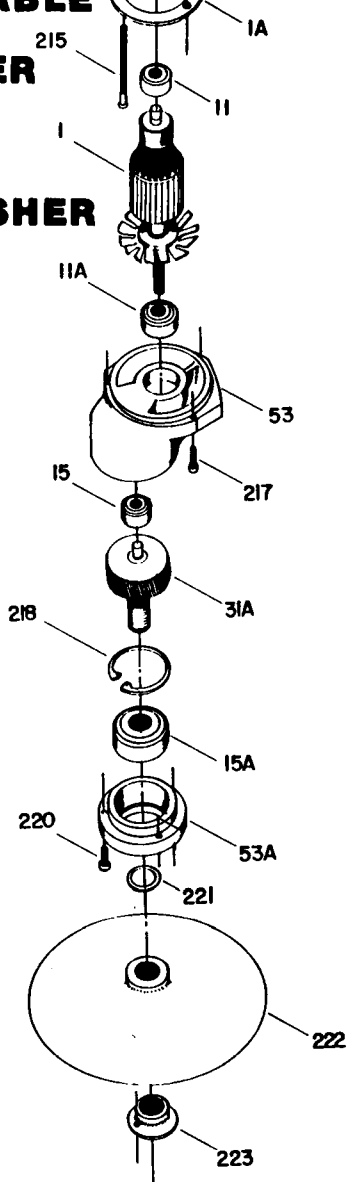

WARNING! Electrical repairs should only be attempted by trained repairmen. Contact the nearest Porter-Cable Service center or other competent repair center.

PORTER-CABLE DISC SANDER AND DISC POLISHER

Parts List for 305 Type 1

Item Number	Part Number	Description	Qty Required
1	000000-00	No Longer Available	1
1	000000-00	No Longer Available	1
2	000000-00	No Longer Available	1
3	000000-00	No Longer Available	2
3	802173	BRUSH	2
3	801251	CAP	2
3	682275	BRUSH HOLDER	2
3	803745	WASHER	2
4	802441	SWITCH	1
5	875863	CORD	1
5	000000-00	No Longer Available	1
11	330003-85	BEARING	1
11	886333SV	BALL BEARING	1
15	855284	BEARING	1
15	838028SV	BEARING	1
31	000000-00	No Longer Available	1
52	000000-00	No Longer Available	1
53	000000-00	No Longer Available	1
53	000000-00	No Longer Available	1
57	000000-00	No Longer Available	1
210	878813	SCREW	10
212	000000-00	No Longer Available	1
212	000000-00	No Longer Available	1
212	695055	INSERT HANDLE	1
212	000000-00	No Longer Available	1
213	801423	SLEEVE	1
214	000000-00	No Longer Available	1

Parts List for 305 Type 1

Item Number	Part Number	Description	Qty Required
215	000000-00	No Longer Available	2
215	000000-00	No Longer Available	2
216	000000-00	No Longer Available	2
217	892171	SCREW	10
218	046934-00	RING	1
218	801374	SCREW	2
220	802207	SCREW	10
221	802223	WASHER	10
222	842321	BACK-UP PAD 304/305	1
223	000000-00	No Longer Available	1
224	682063	CONNECTOR VS	1
856	802210	WRENCH HEX(304/126)	1
856	886041	SPANNER WRENCH	1
856	803106	LEAD	1
856	801946	LUBE	1