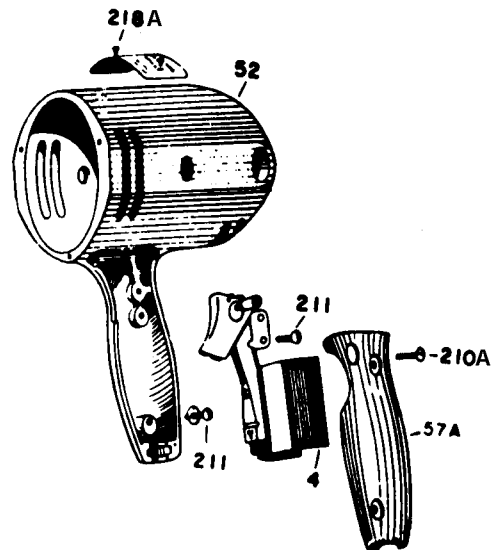

WARNING! Electrical repairs should only be attempted by trained repairmen. Contact the nearest Porter-Cable Service center or other competent repair center.

PORTER-CABLE DISC SANDER AND DISC POLISHER

Parts List for 305 Type 1

Item Number	Part Number	Description	Qty Required
1	000000-00	No Longer Available	1
1	000000-00	No Longer Available	1
2	000000-00	No Longer Available	1
3	000000-00	No Longer Available	2
3	802173	BRUSH	2
3	801251	CAP	2
3	682275	BRUSH HOLDER	2
3	803745	WASHER	2
4	802441	SWITCH	1
5	875863	CORD	1
5	000000-00	No Longer Available	1
11	330003-85	BEARING	1
11	886333SV	BALL BEARING	1
15	855284	BEARING	1
15	838028SV	BEARING	1
31	000000-00	No Longer Available	1
52	000000-00	No Longer Available	1
53	000000-00	No Longer Available	1
53	000000-00	No Longer Available	1
57	000000-00	No Longer Available	1
210	878813	SCREW	10
212	000000-00	No Longer Available	1
212	000000-00	No Longer Available	1
212	695055	INSERT HANDLE	1
212	000000-00	No Longer Available	1
213	801423	SLEEVE	1
214	000000-00	No Longer Available	1

Parts List for 305 Type 1

Item Number	Part Number	Description	Qty Required
215	000000-00	No Longer Available	2
215	000000-00	No Longer Available	2
216	000000-00	No Longer Available	2
217	892171	SCREW	10
218	046934-00	RING	1
218	801374	SCREW	2
220	802207	SCREW	10
221	802223	WASHER	10
222	842321	BACK-UP PAD 304/305	1
223	000000-00	No Longer Available	1
224	682063	CONNECTOR VS	1
856	802210	WRENCH HEX(304/126)	1
856	886041	SPANNER WRENCH	1
856	803106	LEAD	1
856	801946	LUBE	1