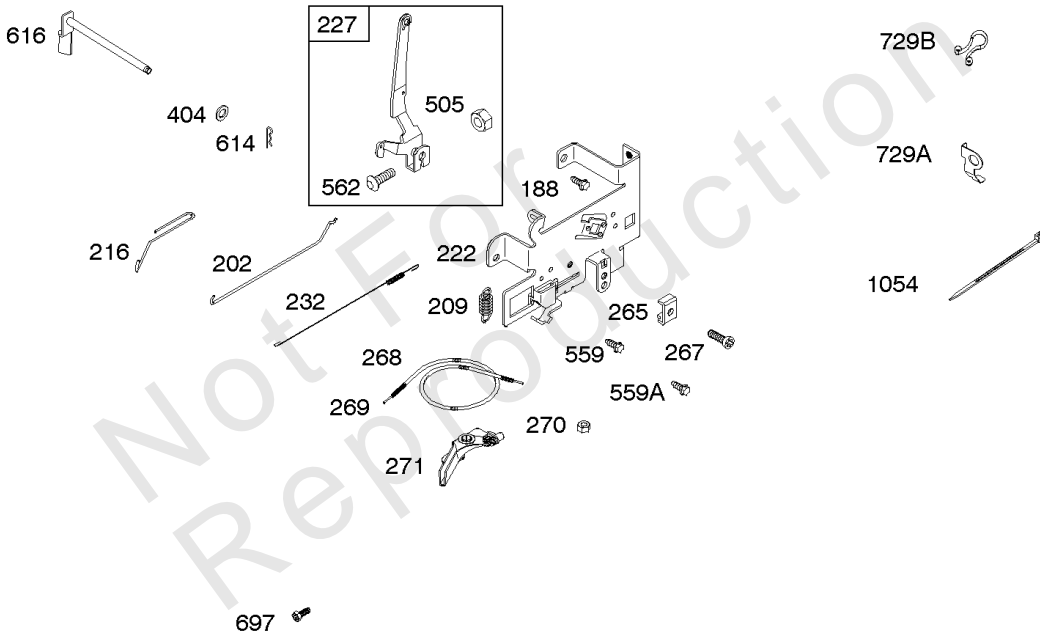

# CONTROLS, ALTERNATOR, WIRE ASSY, ELECTRIC STARTER, GOVERNOR SPRING,

Mfg. No: 31R607-0005-G1

**CONTROLS, ALTERNATOR, WIRE ASSY, ELECTRIC STARTER, GOVERNOR SPRING,**

REF NO	PART NO	QTY	DESCRIPTION
188	691693		SCREW -(Control Bracket)
202	691841		LINK, Mechanical Governor
209	792813		SPRING, Governor
216	691840		LINK, Choke
222	694042		BRACKET, Control
227	691374		LEVER, Governor Control
232	691842		SPRING, Governor Link
265	691024		CLAMP, Casing
267	794904		SCREW -(Casing Clamp)
268	691025		CASING, Control Wire -(Cut To Required Length)
269	691026		WIRE, Control -(Cut To Required Length)
270	691027		NUT -(Control Wire Casing)
271	691028		LEVER, Control
309	593934		MOTOR, Starter
310	690323		BOLT -(Starter Motor) (Starter Motor)
333	799650		ARMATURE, Magneto -Used Before Code Date 16081000
333A	594626		ARMATURE, Magneto -Used After Code Date 16080900
334	691061		SCREW -(Magneto Armature)
356B	697089		WIRE, Stop
404	691691		WASHER -(Governor Crank)
462	691261		WASHER -(Starter Cable)
474B	592831		ALTERNATOR -(Dual Circuit)
503	691532		STRAP, Starter
505	691251		NUT -(Governor Control Lever)
510	693699		DRIVE, Starter
513	692024		CLUTCH, Drive
526A	697088		SCREW -(Regulator)
559	697561		SCREW -(Remote Choke Stop) (Length .375 Inches)
559A	693675		SCREW -(Remote Choke Stop) (Length .419 Inches)
562	691119		BOLT -(Governor Control Lever)
579	691029		NUT -(Starter Cable)
614	691620		PIN, Cotter
616	692012		CRANK, Governor
697	791680		SCREW -(Starter Motor) (Drive Cap)
729	691335		CLIP, Wire -(Wire Saddle)
729A	691224		CLIP, Wire -(Aluminum Coated Steel)