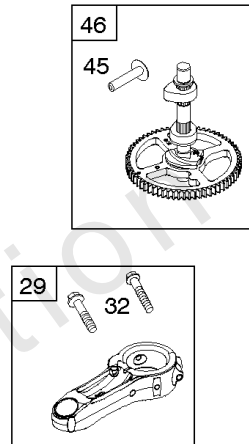

## **AIR CLEANER, BLOWER HOUSING, EXHAUST SYSTEM, FLYWHEEL**

REF NO	PART NO	QTY	DESCRIPTION
1005	796083		FAN, Flywheel
1040	698368		PLATE, Trim
1040B	699852		PLATE, Trim
1044	698139		SCREW -(Flywheel)
1051	691265		RING, Retaining
1139	796449		WASHER -(Fuel Pump Bracket)
1266	691917		SEAL, O-Ring -(Intake Elbow)

## **CAMSHAFT, CRANKSHAFT & COUNTER BALANCE, CYLINDER, ENGINE SUMP &**

REF NO	PART NO	QTY	DESCRIPTION
1	796010		CYLINDER ASSEMBLY
2	797673		KIT, Bushing/Seal -(Magneto Side)
3	391086S		SEAL, Oil -(Magneto Side)
4	697106		SUMP, Engine
6	690310		WASHER -(Cylinder Head)
7	796584		GASKET, Cylinder Head
9	697109		GASKET, Breather -(Use Liquid Sealant Reference 850)
11	794683		TUBE, Breather
12	697110		GASKET, Crankcase
13	592244		SCREW -(Cylinder Head) (5/16-18 x 2.69)
15	691680		PLUG, Oil Drain -(Square Socket)
15	690946		PLUG, Oil Drain -(Square Head)
16	596006		CRANKSHAFT
20	795387		SEAL, Oil -(PTO Side)
22	692125		SCREW -(Crankcase Cover/Sump)
24	591757		KEY, Flywheel
25	796173		PISTON ASSEMBLY -(.020 Oversize) -Used Before Code Date 14100600
25	594435		PISTON ASSEMBLY -(Standard) -Used After Code Date 14100500
25	594436		PISTON ASSEMBLY -(.020" Oversize) -Used After Code Date 14100500
25	796172		PISTON ASSEMBLY -(Standard) -Used Before Code Date 14100600
26	594438		SET, Ring -(.020 Oversize) -Used After Code Date 14100500
26	792649		SET, Ring -(.020 Oversize) -Used Before Code Date 14100600
26	594437		SET, Ring -(Standard)
27	698469		LOCK, Piston Pin
28	796007		PIN, Piston -(1.97 )
28	594439		PIN, Piston -(1.62" Long)
29	794122		ROD, Connecting
32	791118		SCREW -(Connecting Rod)
43	691968		SLINGER, Governor/Oil
45	690564		TAPPET, Valve
46	793880		CAMSHAFT
51	692137		GASKET, Intake
51A	796081		GASKET, Intake