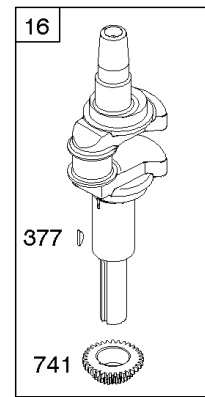

## **AIR CLEANER, BLOWER HOUSING, EXHAUST SYSTEM, FLYWHEEL**

REF NO	PART NO	QTY	DESCRIPTION
1005	796083		FAN, Flywheel
1040	698368		PLATE, Trim
1040B	699852		PLATE, Trim
1044	698139		SCREW -(Flywheel)
1051	691265		RING, Retaining
1139	796449		WASHER -(Fuel Pump Bracket)
1266	691917		SEAL, O-Ring -(Intake Elbow)

## **CAMSHAFT, CRANKSHAFT & COUNTER BALANCE, CYLINDER, ENGINE SUMP &**

REF NO	PART NO	QTY	DESCRIPTION
1	796010		CYLINDER ASSEMBLY
2	797673		KIT, Bushing/Seal -(Magneto Side)
3	391086S		SEAL, Oil -(Magneto Side)
4	697106		SUMP, Engine
6	690310		WASHER -(Cylinder Head)
7	796584		GASKET, Cylinder Head
9	697109		GASKET, Breather -(Use Liquid Sealant Reference 850)
11	794683		TUBE, Breather
12	697110		GASKET, Crankcase
13	592244		SCREW -(Cylinder Head) (5/16-18 x 2.69)
15	691680		PLUG, Oil Drain -(Square Socket)
15	690946		PLUG, Oil Drain -(Square Head)
16	596006		CRANKSHAFT
20	795387		SEAL, Oil -(PTO Side)
22	692125		SCREW -(Crankcase Cover/Sump)
24	591757		KEY, Flywheel
25	796173		PISTON ASSEMBLY -(.020 Oversize) -Used Before Code Date 14100600
25	594435		PISTON ASSEMBLY -(Standard) -Used After Code Date 14100500
25	594436		PISTON ASSEMBLY -(.020" Oversize) -Used After Code Date 14100500
25	796172		PISTON ASSEMBLY -(Standard) -Used Before Code Date 14100600
26	594438		SET, Ring -(.020 Oversize) -Used After Code Date 14100500
26	792649		SET, Ring -(.020 Oversize) -Used Before Code Date 14100600
26	594437		SET, Ring -(Standard)
27	698469		LOCK, Piston Pin
28	796007		PIN, Piston -(1.97 )
28	594439		PIN, Piston -(1.62" Long)
29	794122		ROD, Connecting
32	791118		SCREW -(Connecting Rod)
43	691968		SLINGER, Governor/Oil
45	690564		TAPPET, Valve
46	793880		CAMSHAFT
51	692137		GASKET, Intake
51A	796081		GASKET, Intake