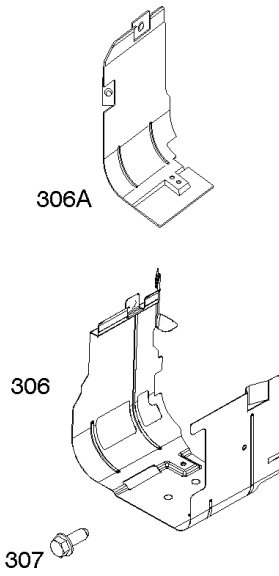

## **AIR CLEANER, BLOWER HOUSING, EXHAUST SYSTEM, FLYWHEEL**

REF NO	PART NO	QTY	DESCRIPTION
1005	796083		FAN, Flywheel
1040	698368		PLATE, Trim
1040B	699852		PLATE, Trim
1044	698139		SCREW -(Flywheel)
1051	691265		RING, Retaining
1139	796449		WASHER -(Fuel Pump Bracket)
1266	691917		SEAL, O-Ring -(Intake Elbow)

## **CAMSHAFT, CRANKSHAFT & COUNTER BALANCE, CYLINDER, ENGINE SUMP &**

REF NO	PART NO	QTY	DESCRIPTION
1	796010		CYLINDER ASSEMBLY
2	797673		KIT, Bushing/Seal -(Magneto Side)
3	391086S		SEAL, Oil -(Magneto Side)
4	697106		SUMP, Engine
6	690310		WASHER -(Cylinder Head)
7	796584		GASKET, Cylinder Head
9	697109		GASKET, Breather -(Use Liquid Sealant Reference 850)
11	794683		TUBE, Breather
12	697110		GASKET, Crankcase
13	592244		SCREW -(Cylinder Head) (5/16-18 x 2.69)
15	691680		PLUG, Oil Drain -(Square Socket)
15	690946		PLUG, Oil Drain -(Square Head)
16	596006		CRANKSHAFT
20	795387		SEAL, Oil -(PTO Side)
22	692125		SCREW -(Crankcase Cover/Sump)
24	591757		KEY, Flywheel
25	796173		PISTON ASSEMBLY -(.020 Oversize) -Used Before Code Date 14100600
25	594435		PISTON ASSEMBLY -(Standard) -Used After Code Date 14100500
25	594436		PISTON ASSEMBLY -(.020" Oversize) -Used After Code Date 14100500
25	796172		PISTON ASSEMBLY -(Standard) -Used Before Code Date 14100600
26	594438		SET, Ring -(.020 Oversize) -Used After Code Date 14100500
26	792649		SET, Ring -(.020 Oversize) -Used Before Code Date 14100600
26	594437		SET, Ring -(Standard)
27	698469		LOCK, Piston Pin
28	796007		PIN, Piston -(1.97 )
28	594439		PIN, Piston -(1.62" Long)
29	794122		ROD, Connecting
32	791118		SCREW -(Connecting Rod)
43	691968		SLINGER, Governor/Oil
45	690564		TAPPET, Valve
46	793880		CAMSHAFT
51	692137		GASKET, Intake
51A	796081		GASKET, Intake