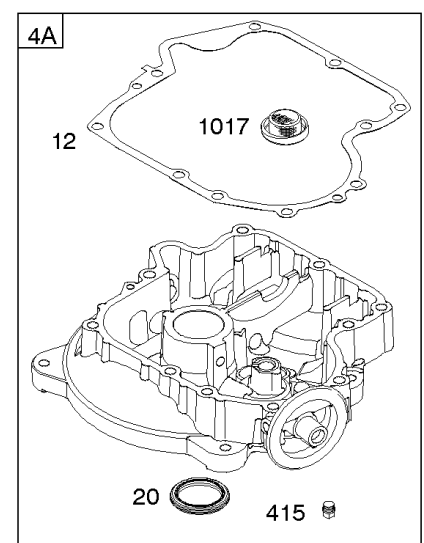

## **AIR CLEANER, BLOWER HOUSING, EXHAUST SYSTEM, FLYWHEEL**

REF NO	PART NO	QTY	DESCRIPTION
1005	796083		FAN, Flywheel
1040	698368		PLATE, Trim
1040B	699852		PLATE, Trim
1044	698139		SCREW -(Flywheel)
1051	691265		RING, Retaining
1139	796449		WASHER -(Fuel Pump Bracket)
1266	691917		SEAL, O-Ring -(Intake Elbow)

## **CAMSHAFT, CRANKSHAFT & COUNTER BALANCE, CYLINDER, ENGINE SUMP &**

REF NO	PART NO	QTY	DESCRIPTION
1	796010		CYLINDER ASSEMBLY
2	797673		KIT, Bushing/Seal -(Magneto Side)
3	391086S		SEAL, Oil -(Magneto Side)
4	697106		SUMP, Engine
6	690310		WASHER -(Cylinder Head)
7	796584		GASKET, Cylinder Head
9	697109		GASKET, Breather -(Use Liquid Sealant Reference 850)
11	794683		TUBE, Breather
12	697110		GASKET, Crankcase
13	592244		SCREW -(Cylinder Head) (5/16-18 x 2.69)
15	691680		PLUG, Oil Drain -(Square Socket)
15	690946		PLUG, Oil Drain -(Square Head)
16	596006		CRANKSHAFT
20	795387		SEAL, Oil -(PTO Side)
22	692125		SCREW -(Crankcase Cover/Sump)
24	591757		KEY, Flywheel
25	796173		PISTON ASSEMBLY -(.020 Oversize) -Used Before Code Date 14100600
25	594435		PISTON ASSEMBLY -(Standard) -Used After Code Date 14100500
25	594436		PISTON ASSEMBLY -(.020" Oversize) -Used After Code Date 14100500
25	796172		PISTON ASSEMBLY -(Standard) -Used Before Code Date 14100600
26	594438		SET, Ring -(.020 Oversize) -Used After Code Date 14100500
26	792649		SET, Ring -(.020 Oversize) -Used Before Code Date 14100600
26	594437		SET, Ring -(Standard)
27	698469		LOCK, Piston Pin
28	796007		PIN, Piston -(1.97 )
28	594439		PIN, Piston -(1.62" Long)
29	794122		ROD, Connecting
32	791118		SCREW -(Connecting Rod)
43	691968		SLINGER, Governor/Oil
45	690564		TAPPET, Valve
46	793880		CAMSHAFT
51	692137		GASKET, Intake
51A	796081		GASKET, Intake