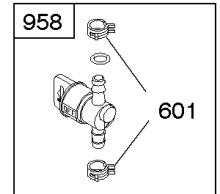

CARBURETORS - Nikki & Ruixning, FUEL SUPPLY, KIT - CARBURETOR OVERHAUL

REF NO	PART NO	QTY	DESCRIPTION
51	692137		GASKET, Intake
51A	796081		GASKET, Intake
95A	690718		SCREW -(Throttle Valve) (Nikki) -Used Before Code Date 15113000
95B	593897		SCREW -(Throttle Valve) (Ruixing) -Used After Code Date 15112900
98A	695408		KIT, Idle Speed -(Nikki) -Used Before Code Date 15113000
98B	846817		KIT, Idle Speed -(Ruixing) -Used After Code Date 15112900
104A	694918		PIN, Float Hinge -(Nikki) -Used Before Code Date 15113000
104B	594860		PIN, Float Hinge -(Ruixing) -Used After Code Date 15112900
105A	696136		VALVE, Float Needle -(Nikki) -Used Before Code Date 15113000
105B	594868		VALVE, Float Needle -(Ruixing) -Used After Code Date 15112900
108A	698773		VALVE, Choke -(Nikki) -Used Before Code Date 15113000
108B	594863		VALVE, Choke -(Ruixing) -Used After Code Date 15112900
117	591936		JET, Main -(Standard) (Nikki) -Used Before Code Date 15113000
117B	597458		JET, Main -(Standard) (Ruixing) -Used After Code Date 15112900
118	695415		JET, Main -(High Altitude) (5000 Feet) -Used Before Code Date 15113000
118B	595070		JET, Main -(High Altitude) (5000 Feet) -Used After Code Date 15112900
121A	796184		KIT, Carburetor Overhaul -(Nikki Carburetor) -Used Before Code Date 15113000
121B	594886		KIT, Carburetor Overhaul -(Ruixing) -Used After Code Date 15112900
125	591731		CARBURETOR -(, For Replacement See Reference 125B) -Used Before Code Date 15113000
125B	594593		CARBURETOR -(Ruixing) -Used After Code Date 15112900
127A	690727		PLUG, Welch -(Nikki)
130A	699500		VALVE, Throttle -(Nikki) -Used Before Code Date 15113000
130B	594857		VALVE, Throttle -(Ruixing) -Used After Code Date 15112900