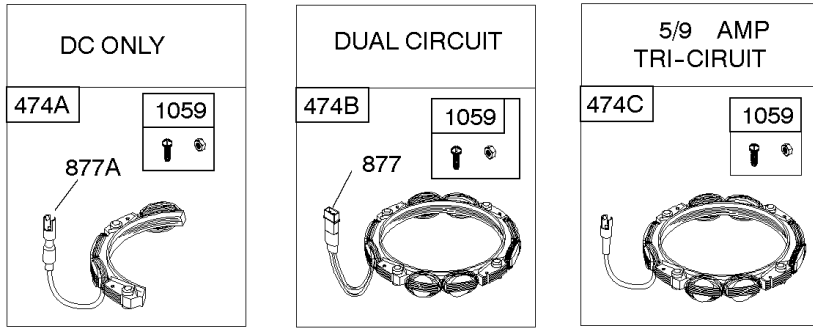

# CONTROLS, ALTERNATOR, WIRE ASSY, ELECTRIC STARTER, GOVERNOR SPRING,

Mfg. No: 31R607-0005-G1

**CONTROLS, ALTERNATOR, WIRE ASSY, ELECTRIC STARTER, GOVERNOR SPRING,**

REF NO	PART NO	QTY	DESCRIPTION
188	691693		SCREW -(Control Bracket)
202	691841		LINK, Mechanical Governor
209	792813		SPRING, Governor
216	691840		LINK, Choke
222	694042		BRACKET, Control
227	691374		LEVER, Governor Control
232	691842		SPRING, Governor Link
265	691024		CLAMP, Casing
267	794904		SCREW -(Casing Clamp)
268	691025		CASING, Control Wire -(Cut To Required Length)
269	691026		WIRE, Control -(Cut To Required Length)
270	691027		NUT -(Control Wire Casing)
271	691028		LEVER, Control
309	593934		MOTOR, Starter
310	690323		BOLT -(Starter Motor) (Starter Motor)
333	799650		ARMATURE, Magneto -Used Before Code Date 16081000
333A	594626		ARMATURE, Magneto -Used After Code Date 16080900
334	691061		SCREW -(Magneto Armature)
356B	697089		WIRE, Stop
404	691691		WASHER -(Governor Crank)
462	691261		WASHER -(Starter Cable)
474B	592831		ALTERNATOR -(Dual Circuit)
503	691532		STRAP, Starter
505	691251		NUT -(Governor Control Lever)
510	693699		DRIVE, Starter
513	692024		CLUTCH, Drive
526A	697088		SCREW -(Regulator)
559	697561		SCREW -(Remote Choke Stop) (Length .375 Inches)
559A	693675		SCREW -(Remote Choke Stop) (Length .419 Inches)
562	691119		BOLT -(Governor Control Lever)
579	691029		NUT -(Starter Cable)
614	691620		PIN, Cotter
616	692012		CRANK, Governor
697	791680		SCREW -(Starter Motor) (Drive Cap)
729	691335		CLIP, Wire -(Wire Saddle)
729A	691224		CLIP, Wire -(Aluminum Coated Steel)