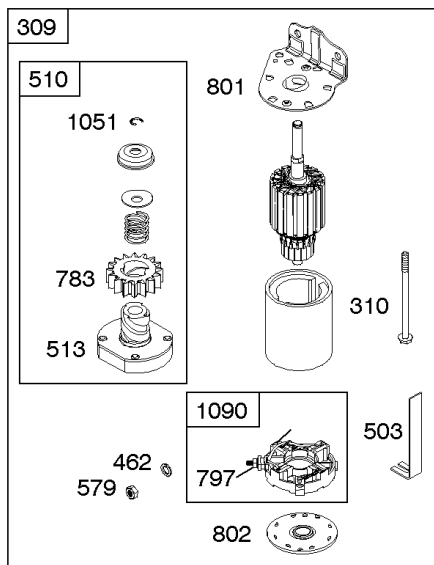

CONTROLS, ALTERNATOR, WIRE ASSY, ELECTRIC STARTER, GOVERNOR SPRING,

Mfg. No: 31R607-0005-G1

CONTROLS, ALTERNATOR, WIRE ASSY, ELECTRIC STARTER, GOVERNOR SPRING,

REF NO	PART NO	QTY	DESCRIPTION
188	691693		SCREW -(Control Bracket)
202	691841		LINK, Mechanical Governor
209	792813		SPRING, Governor
216	691840		LINK, Choke
222	694042		BRACKET, Control
227	691374		LEVER, Governor Control
232	691842		SPRING, Governor Link
265	691024		CLAMP, Casing
267	794904		SCREW -(Casing Clamp)
268	691025		CASING, Control Wire -(Cut To Required Length)
269	691026		WIRE, Control -(Cut To Required Length)
270	691027		NUT -(Control Wire Casing)
271	691028		LEVER, Control
309	593934		MOTOR, Starter
310	690323		BOLT -(Starter Motor) (Starter Motor)
333	799650		ARMATURE, Magneto -Used Before Code Date 16081000
333A	594626		ARMATURE, Magneto -Used After Code Date 16080900
334	691061		SCREW -(Magneto Armature)
356B	697089		WIRE, Stop
404	691691		WASHER -(Governor Crank)
462	691261		WASHER -(Starter Cable)
474B	592831		ALTERNATOR -(Dual Circuit)
503	691532		STRAP, Starter
505	691251		NUT -(Governor Control Lever)
510	693699		DRIVE, Starter
513	692024		CLUTCH, Drive
526A	697088		SCREW -(Regulator)
559	697561		SCREW -(Remote Choke Stop) (Length .375 Inches)
559A	693675		SCREW -(Remote Choke Stop) (Length .419 Inches)
562	691119		BOLT -(Governor Control Lever)
579	691029		NUT -(Starter Cable)
614	691620		PIN, Cotter
616	692012		CRANK, Governor
697	791680		SCREW -(Starter Motor) (Drive Cap)
729	691335		CLIP, Wire -(Wire Saddle)
729A	691224		CLIP, Wire -(Aluminum Coated Steel)