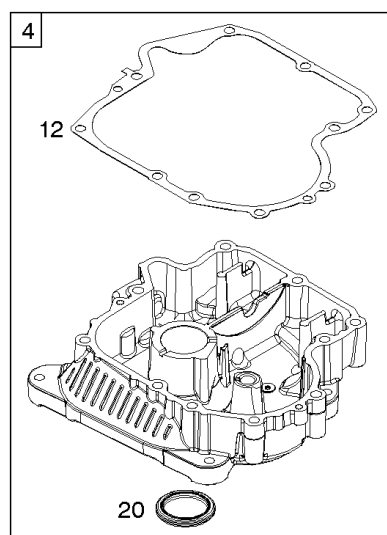

## **AIR CLEANER, BLOWER HOUSING, EXHAUST SYSTEM, FLYWHEEL**

REF NO	PART NO	QTY	DESCRIPTION
1005	796083		FAN, Flywheel
1040	698368		PLATE, Trim
1040B	699852		PLATE, Trim
1044	698139		SCREW -(Flywheel)
1051	691265		RING, Retaining
1139	796449		WASHER -(Fuel Pump Bracket)
1266	691917		SEAL, O-Ring -(Intake Elbow)

## **CAMSHAFT, CRANKSHAFT & COUNTER BALANCE, CYLINDER, ENGINE SUMP &**

REF NO	PART NO	QTY	DESCRIPTION
1	796010		CYLINDER ASSEMBLY
2	797673		KIT, Bushing/Seal -(Magneto Side)
3	391086S		SEAL, Oil -(Magneto Side)
4	697106		SUMP, Engine
6	690310		WASHER -(Cylinder Head)
7	796584		GASKET, Cylinder Head
9	697109		GASKET, Breather -(Use Liquid Sealant Reference 850)
11	794683		TUBE, Breather
12	697110		GASKET, Crankcase
13	592244		SCREW -(Cylinder Head) (5/16-18 x 2.69)
15	691680		PLUG, Oil Drain -(Square Socket)
15	690946		PLUG, Oil Drain -(Square Head)
16	596006		CRANKSHAFT
20	795387		SEAL, Oil -(PTO Side)
22	692125		SCREW -(Crankcase Cover/Sump)
24	591757		KEY, Flywheel
25	796173		PISTON ASSEMBLY -(.020 Oversize) -Used Before Code Date 14100600
25	594435		PISTON ASSEMBLY -(Standard) -Used After Code Date 14100500
25	594436		PISTON ASSEMBLY -(.020" Oversize) -Used After Code Date 14100500
25	796172		PISTON ASSEMBLY -(Standard) -Used Before Code Date 14100600
26	594438		SET, Ring -(.020 Oversize) -Used After Code Date 14100500
26	792649		SET, Ring -(.020 Oversize) -Used Before Code Date 14100600
26	594437		SET, Ring -(Standard)
27	698469		LOCK, Piston Pin
28	796007		PIN, Piston -(1.97 )
28	594439		PIN, Piston -(1.62" Long)
29	794122		ROD, Connecting
32	791118		SCREW -(Connecting Rod)
43	691968		SLINGER, Governor/Oil
45	690564		TAPPET, Valve
46	793880		CAMSHAFT
51	692137		GASKET, Intake
51A	796081		GASKET, Intake