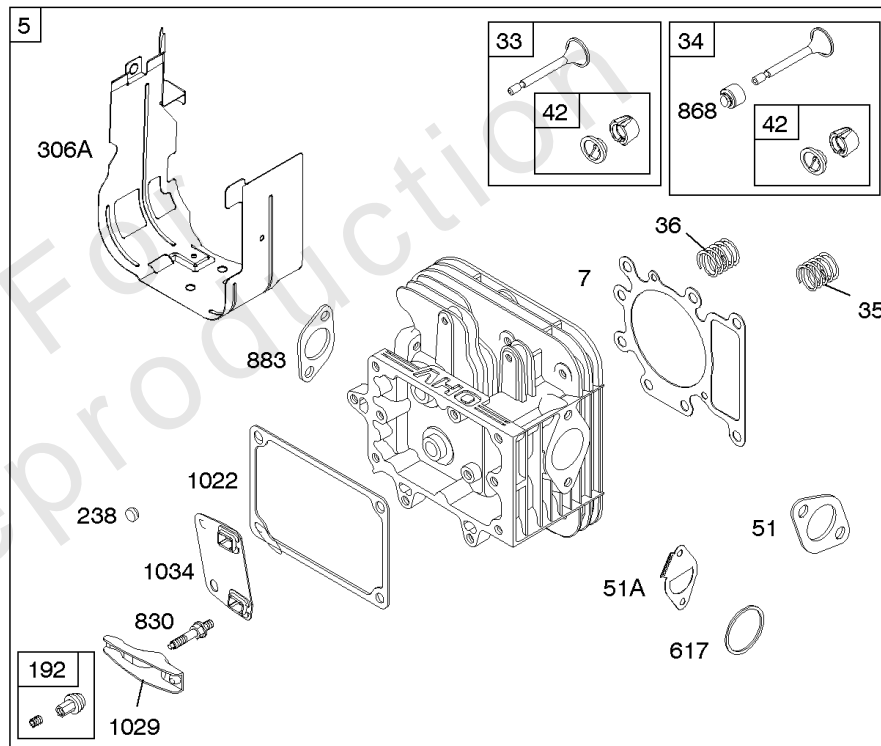

CYLINDER HEAD, INTAKE MANIFOLD, OIL FILL, VALVES

Mfg. No: 31R607-0005-G1

CYLINDER HEAD, INTAKE MANIFOLD, OIL FILL, VALVES

REF NO	PART NO	QTY	DESCRIPTION
5	796026		HEAD, Cylinder
7	796584		GASKET, Cylinder Head
13	592244		SCREW -(Cylinder Head) (5/16-18 x 2.69)
33	792868		VALVE, Exhaust
34	791935		VALVE, Intake
35	691279		SPRING, Valve -(Intake)
36	691279		SPRING, Valve -(Exhaust)
42	499586		KEEPER, Valve
45	690564		TAPPET, Valve
50	591248		MANIFOLD, Intake
50B	592842		MANIFOLD, Intake
51	692137		GASKET, Intake
51A	796081		GASKET, Intake
53	591260		STUD -(Carburetor)
54	691148		SCREW -(Intake Manifold)
186	794873		CONNECTOR, Hose
186A	796532		CONNECTOR, Hose
192	691986		ADJUSTER, Rocker Arm
238	691843		CAP, Valve
306A	794953		SHIELD, Cylinder
307	691693		SCREW -(Cylinder Shield)
337	793541		PLUG, Spark -(Platinum)
337	691043		PLUG, Spark -(EMS)
337	792015		PLUG, Spark -(Resistor EMS)
337	491055S		PLUG, Spark -(Resistor)
383	19576S		WRENCH, Spark Plug -(5/8 & 13/16, 8" Long)
415	794903		PLUG -(Engine Sump)
512	594200		HOSE, Oil Drain
523	699908		DIPSTICK
524	691032		SEAL, O-Ring
525	697085		TUBE, Dipstick
525A	697184		TUBE, Dipstick -(Standard Dipstick Tube)
617	692138		SEAL, O-Ring -(Intake Manifold)
635	691909		BOOT, Spark Plug
654	690958		NUT -(Carburetor)
830	691095		STUD, Rocker Arm
842	691031		SEAL, O-Ring -(Dipstick Tube) (Special Dipstick Tube)
847	790443		DIPSTICK/TUBE ASSEMBLY
847A	790442		DIPSTICK/TUBE ASSEMBLY -(Standard Dipstick Tube)