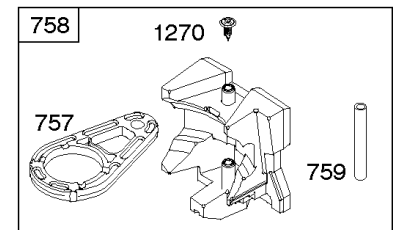

CAMSHAFT, CRANKSHAFT & COUNTER BALANCE, CYLINDER, ENGINE SUMP &

Mfg. No: 31R607-0005-G1

1036 EMISSIONS LABEL

1319 WARNING LABEL

CAMSHAFT, CRANKSHAFT & COUNTER BALANCE, CYLINDER, ENGINE SUMP &

REF NO	PART NO	QTY	DESCRIPTION
1	796010		CYLINDER ASSEMBLY
2	797673		KIT, Bushing/Seal -(Magneto Side)
3	391086S		SEAL, Oil -(Magneto Side)
4	697106		SUMP, Engine
6	690310		WASHER -(Cylinder Head)
7	796584		GASKET, Cylinder Head
9	697109		GASKET, Breather -(Use Liquid Sealant Reference 850)
11	794683		TUBE, Breather
12	697110		GASKET, Crankcase
13	592244		SCREW -(Cylinder Head) (5/16-18 x 2.69)
15	691680		PLUG, Oil Drain -(Square Socket)
15	690946		PLUG, Oil Drain -(Square Head)
16	596006		CRANKSHAFT
20	795387		SEAL, Oil -(PTO Side)
22	692125		SCREW -(Crankcase Cover/Sump)
24	591757		KEY, Flywheel
25	796173		PISTON ASSEMBLY -(.020 Oversize) -Used Before Code Date 14100600
25	594435		PISTON ASSEMBLY -(Standard) -Used After Code Date 14100500
25	594436		PISTON ASSEMBLY -(.020" Oversize) -Used After Code Date 14100500
25	796172		PISTON ASSEMBLY -(Standard) -Used Before Code Date 14100600
26	594438		SET, Ring -(.020 Oversize) -Used After Code Date 14100500
26	792649		SET, Ring -(.020 Oversize) -Used Before Code Date 14100600
26	594437		SET, Ring -(Standard)
27	698469		LOCK, Piston Pin
28	796007		PIN, Piston -(1.97)
28	594439		PIN, Piston -(1.62" Long)
29	794122		ROD, Connecting
32	791118		SCREW -(Connecting Rod)
43	691968		SLINGER, Governor/Oil
45	690564		TAPPET, Valve
46	793880		CAMSHAFT
51	692137		GASKET, Intake
51A	796081		GASKET, Intake