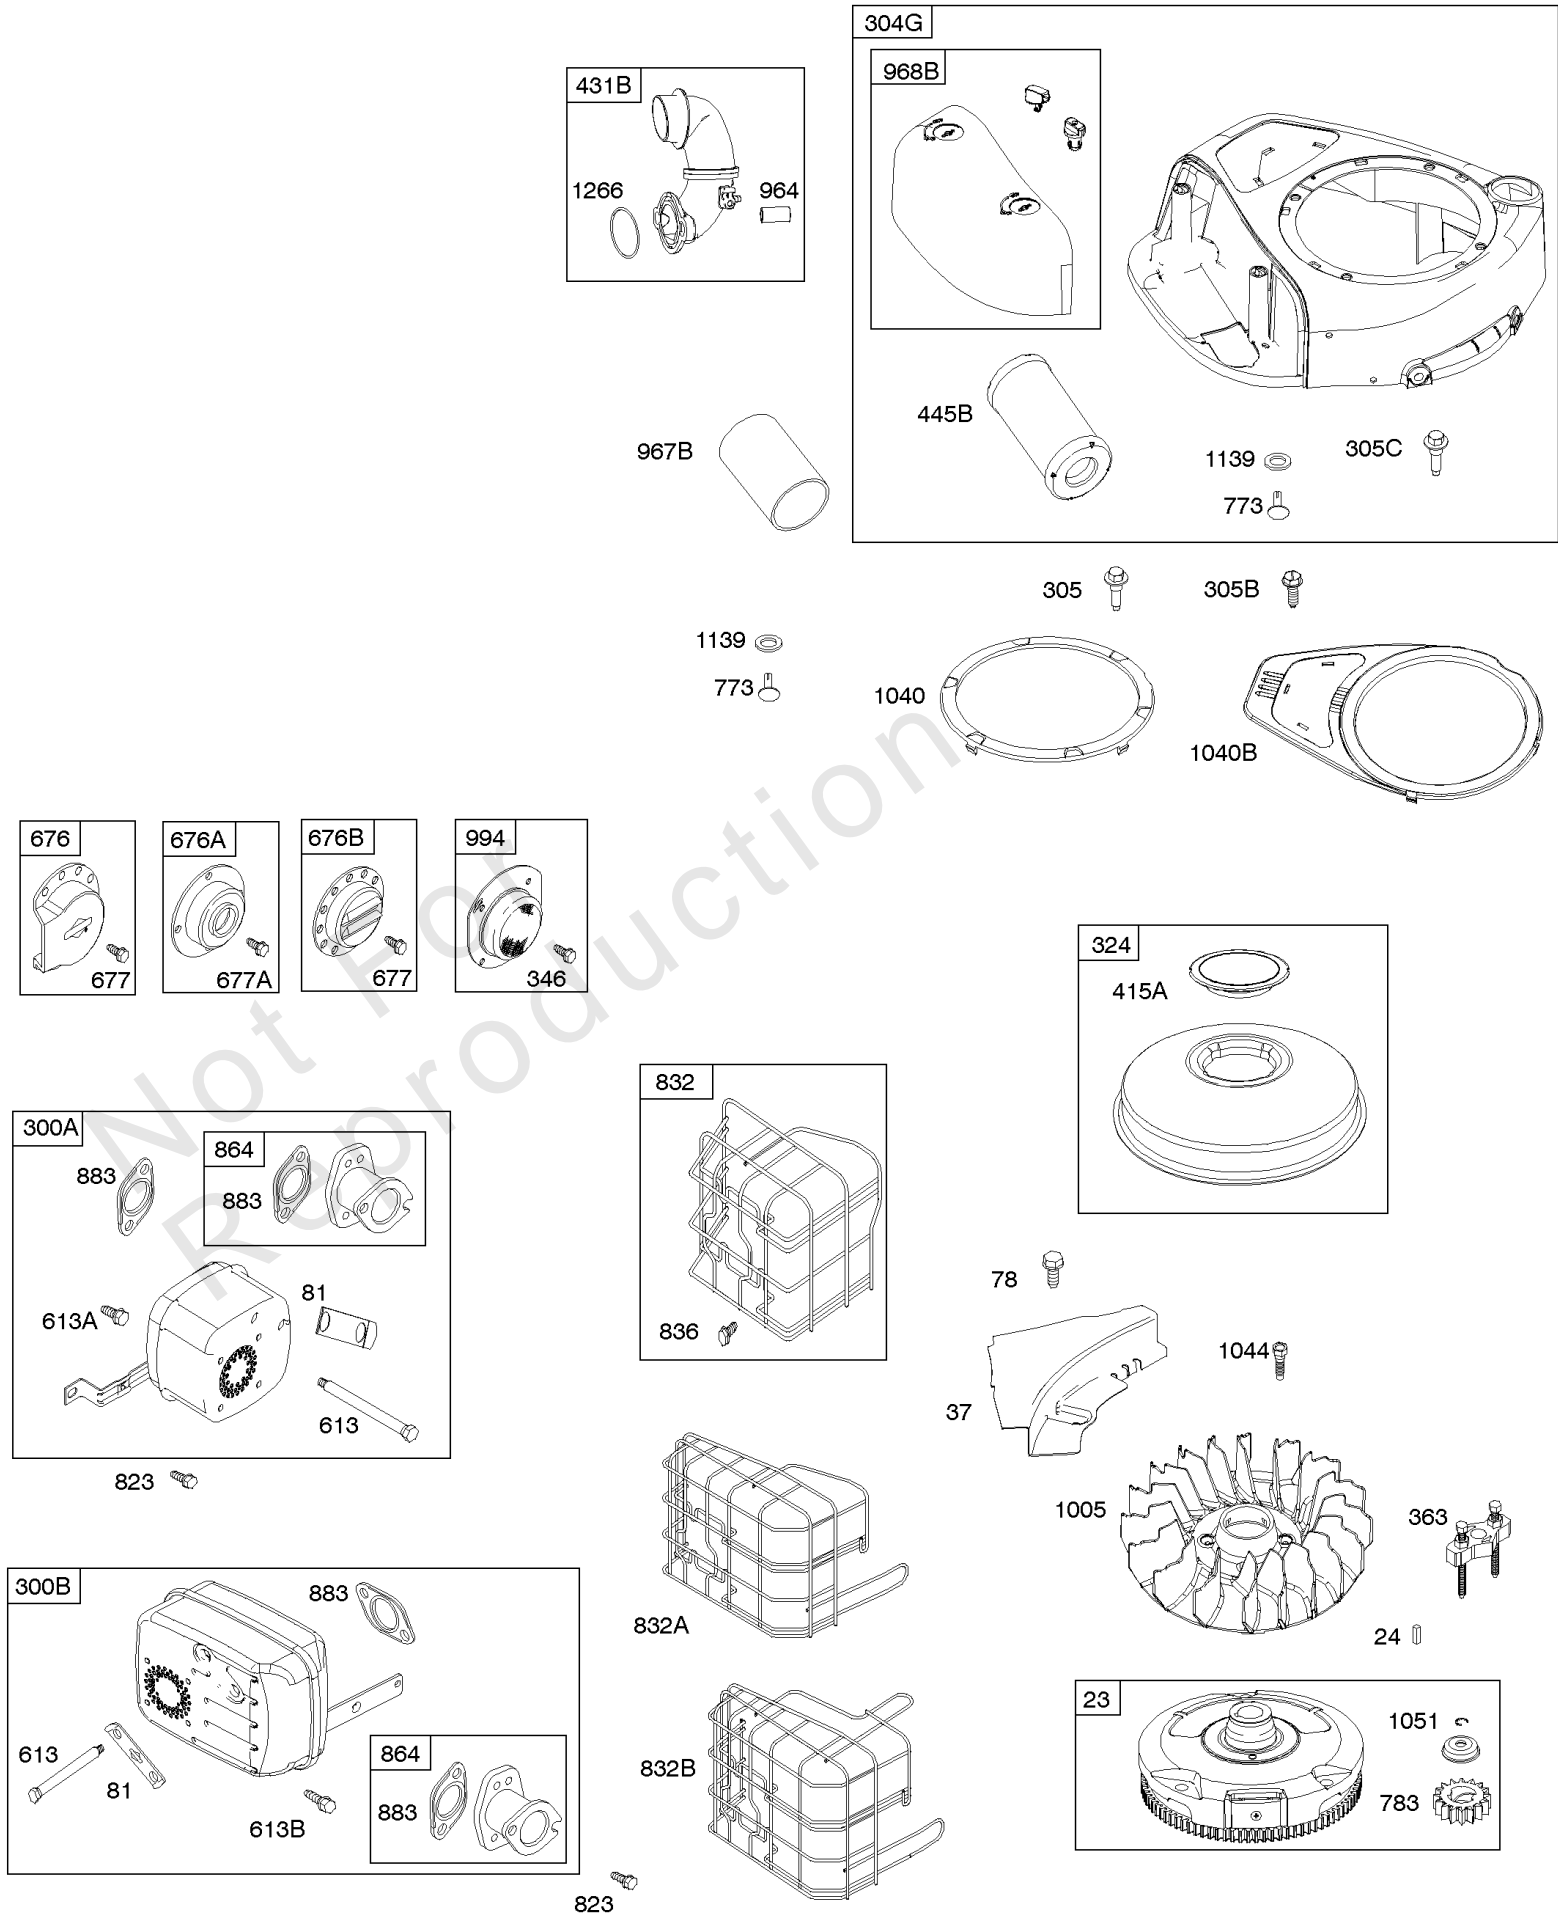

AIR CLEANER, BLOWER HOUSING, EXHAUST SYSTEM, FLYWHEEL

Mfg. No: 31R607-0005-G1

AIR CLEANER, BLOWER HOUSING, EXHAUST SYSTEM, FLYWHEEL

REF NO	PART NO	QTY	DESCRIPTION
23	591759		FLYWHEEL
24	591757		KEY, Flywheel
37	697352		GUARD, Flywheel
78	691693		SCREW -(Flywheel Guard)
81	691178		LOCK, Muffler Screw
300A	795998		MUFFLER
300B	795997		MUFFLER
304G	591642		HOUSING, Blower -(Black-Compatible With Canister Style Filter)
305	697102		SCREW -(Blower Housing) (Blower Housing)(Shoulder Bolt)
305B	795891		SCREW -(Blower Housing) (Hex Head Tapping)
305C	799370		SCREW -(Blower Housing) (Blower Housing)(Shoulder Bolt)
324	593933		SCREEN/CUP ASSEMBLY
346	794845		SCREW -(Spark Arrestor)
363	19203		PULLER, Flywheel -(71.5mm (2.81in.))
415A	794129		COVER, Flywheel
431B	797901		ELBOW, Intake -(Black-Compatible With Canister Style Filter)
445B	594201		FILTER, A/C Cartridge -(Canister)
613	691416		SCREW -(Muffler)
613A	691678		SCREW -(Muffler) (5/16"-18 x 0.62)
613B	690297		SCREW -(Muffler) (1/4-20 x 0.62)
676	795036		DEFLECTOR, Muffler
676A	396903		DEFLECTOR, Muffler
676B	795038		DEFLECTOR, Muffler
677	794845		SCREW -(Muffler Deflector)
677A	690661		SCREW -(Muffler Deflector)
773	796448		RETAINER
783	593935		GEAR, Pinion
823	698941		SCREW -(Muffler Adapter)
832	790244		GUARD, Muffler
832A	595029		GUARD, Muffler
832B	706336		GUARD, Muffler
836	690367		SCREW -(Muffler Guard) (#8-18)
864	796002		ADAPTER, Muffler -(2 1/4" Long)
883	692236		GASKET, Exhaust
964	799159		CAP, Connector
967B	797704		FILTER, Pre Cleaner
968B	591647		COVER, Air Cleaner -(Black-Compatible With Canister Style Filter)
994	794945		ARRESTOR, Spark