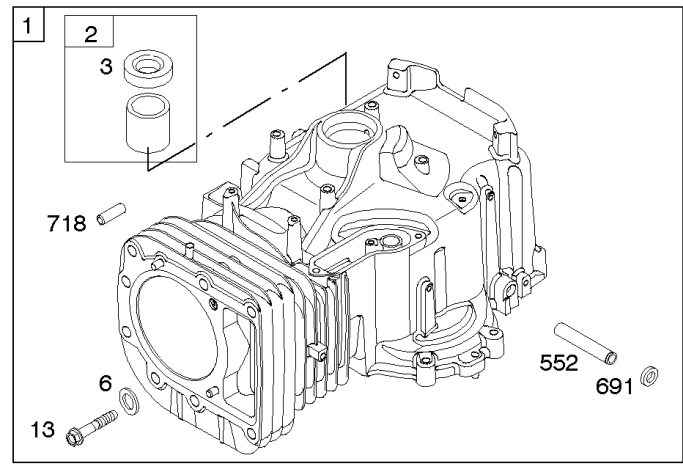

CAMSHAFT, CRANKSHAFT & COUNTER BALANCE, CYLINDER, ENGINE SUMP &

Mfg. No: 31R607-0005-G1

1036 EMISSIONS LABEL

1319 WARNING LABEL

CAMSHAFT, CRANKSHAFT & COUNTER BALANCE, CYLINDER, ENGINE SUMP &

REF NO	PART NO	QTY	DESCRIPTION
1	796010		CYLINDER ASSEMBLY
2	797673		KIT, Bushing/Seal -(Magneto Side)
3	391086S		SEAL, Oil -(Magneto Side)
4	697106		SUMP, Engine
6	690310		WASHER -(Cylinder Head)
7	796584		GASKET, Cylinder Head
9	697109		GASKET, Breather -(Use Liquid Sealant Reference 850)
11	794683		TUBE, Breather
12	697110		GASKET, Crankcase
13	592244		SCREW -(Cylinder Head) (5/16-18 x 2.69)
15	691680		PLUG, Oil Drain -(Square Socket)
15	690946		PLUG, Oil Drain -(Square Head)
16	596006		CRANKSHAFT
20	795387		SEAL, Oil -(PTO Side)
22	692125		SCREW -(Crankcase Cover/Sump)
24	591757		KEY, Flywheel
25	796173		PISTON ASSEMBLY -(.020 Oversize) -Used Before Code Date 14100600
25	594435		PISTON ASSEMBLY -(Standard) -Used After Code Date 14100500
25	594436		PISTON ASSEMBLY -(.020" Oversize) -Used After Code Date 14100500
25	796172		PISTON ASSEMBLY -(Standard) -Used Before Code Date 14100600
26	594438		SET, Ring -(.020 Oversize) -Used After Code Date 14100500
26	792649		SET, Ring -(.020 Oversize) -Used Before Code Date 14100600
26	594437		SET, Ring -(Standard)
27	698469		LOCK, Piston Pin
28	796007		PIN, Piston -(1.97)
28	594439		PIN, Piston -(1.62" Long)
29	794122		ROD, Connecting
32	791118		SCREW -(Connecting Rod)
43	691968		SLINGER, Governor/Oil
45	690564		TAPPET, Valve
46	793880		CAMSHAFT
51	692137		GASKET, Intake
51A	796081		GASKET, Intake