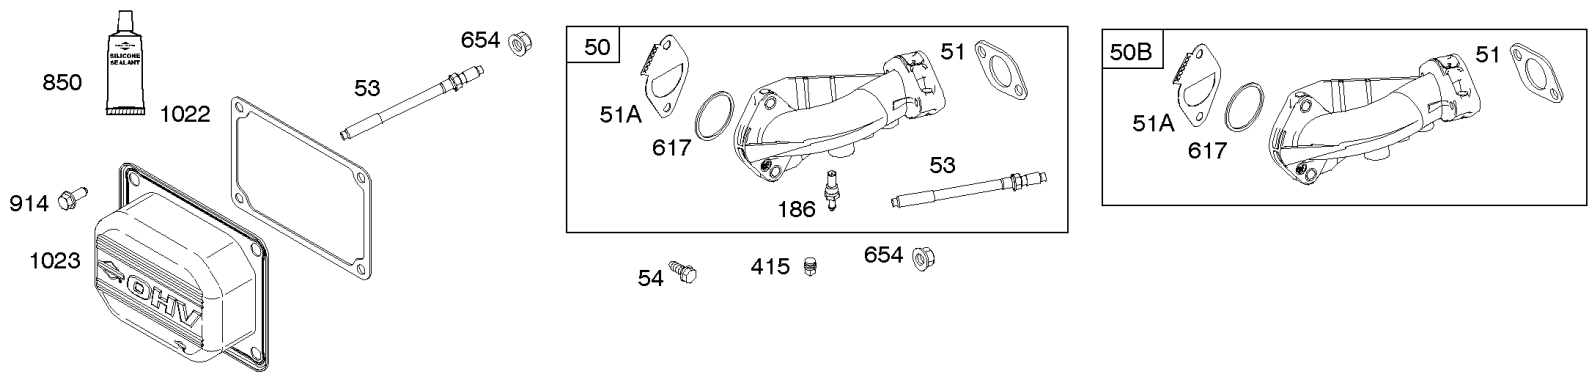

CYLINDER HEAD, INTAKE MANIFOLD, OIL FILL, VALVES

Mfg. No: 31R607-0005-G1

CYLINDER HEAD, INTAKE MANIFOLD, OIL FILL, VALVES

REF NO	PART NO	QTY	DESCRIPTION
5	796026		HEAD, Cylinder
7	796584		GASKET, Cylinder Head
13	592244		SCREW -(Cylinder Head) (5/16-18 x 2.69)
33	792868		VALVE, Exhaust
34	791935		VALVE, Intake
35	691279		SPRING, Valve -(Intake)
36	691279		SPRING, Valve -(Exhaust)
42	499586		KEEPER, Valve
45	690564		TAPPET, Valve
50	591248		MANIFOLD, Intake
50B	592842		MANIFOLD, Intake
51	692137		GASKET, Intake
51A	796081		GASKET, Intake
53	591260		STUD -(Carburetor)
54	691148		SCREW -(Intake Manifold)
186	794873		CONNECTOR, Hose
186A	796532		CONNECTOR, Hose
192	691986		ADJUSTER, Rocker Arm
238	691843		CAP, Valve
306A	794953		SHIELD, Cylinder
307	691693		SCREW -(Cylinder Shield)
337	793541		PLUG, Spark -(Platinum)
337	691043		PLUG, Spark -(EMS)
337	792015		PLUG, Spark -(Resistor EMS)
337	491055S		PLUG, Spark -(Resistor)
383	19576S		WRENCH, Spark Plug -(5/8 & 13/16, 8" Long)
415	794903		PLUG -(Engine Sump)
512	594200		HOSE, Oil Drain
523	699908		DIPSTICK
524	691032		SEAL, O-Ring
525	697085		TUBE, Dipstick
525A	697184		TUBE, Dipstick -(Standard Dipstick Tube)
617	692138		SEAL, O-Ring -(Intake Manifold)
635	691909		BOOT, Spark Plug
654	690958		NUT -(Carburetor)
830	691095		STUD, Rocker Arm
842	691031		SEAL, O-Ring -(Dipstick Tube) (Special Dipstick Tube)
847	790443		DIPSTICK/TUBE ASSEMBLY
847A	790442		DIPSTICK/TUBE ASSEMBLY -(Standard Dipstick Tube)