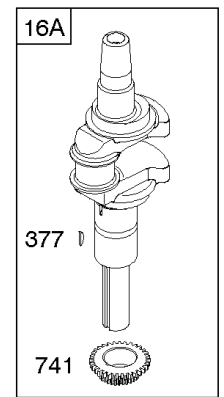

## **AIR CLEANER, BLOWER HOUSING, EXHAUST SYSTEM, FLYWHEEL**

REF NO	PART NO	QTY	DESCRIPTION
1005	796083		FAN, Flywheel
1040	698368		PLATE, Trim
1040B	699852		PLATE, Trim
1044	698139		SCREW -(Flywheel)
1051	691265		RING, Retaining
1139	796449		WASHER -(Fuel Pump Bracket)
1266	691917		SEAL, O-Ring -(Intake Elbow)

## **CAMSHAFT, CRANKSHAFT & COUNTER BALANCE, CYLINDER, ENGINE SUMP &**

REF NO	PART NO	QTY	DESCRIPTION
1	796010		CYLINDER ASSEMBLY
2	797673		KIT, Bushing/Seal -(Magneto Side)
3	391086S		SEAL, Oil -(Magneto Side)
4	697106		SUMP, Engine
6	690310		WASHER -(Cylinder Head)
7	796584		GASKET, Cylinder Head
9	697109		GASKET, Breather -(Use Liquid Sealant Reference 850)
11	794683		TUBE, Breather
12	697110		GASKET, Crankcase
13	592244		SCREW -(Cylinder Head) (5/16-18 x 2.69)
15	691680		PLUG, Oil Drain -(Square Socket)
15	690946		PLUG, Oil Drain -(Square Head)
16	596006		CRANKSHAFT
20	795387		SEAL, Oil -(PTO Side)
22	692125		SCREW -(Crankcase Cover/Sump)
24	591757		KEY, Flywheel
25	796173		PISTON ASSEMBLY -(.020 Oversize) -Used Before Code Date 14100600
25	594435		PISTON ASSEMBLY -(Standard) -Used After Code Date 14100500
25	594436		PISTON ASSEMBLY -(.020" Oversize) -Used After Code Date 14100500
25	796172		PISTON ASSEMBLY -(Standard) -Used Before Code Date 14100600
26	594438		SET, Ring -(.020 Oversize) -Used After Code Date 14100500
26	792649		SET, Ring -(.020 Oversize) -Used Before Code Date 14100600
26	594437		SET, Ring -(Standard)
27	698469		LOCK, Piston Pin
28	796007		PIN, Piston -(1.97 )
28	594439		PIN, Piston -(1.62" Long)
29	794122		ROD, Connecting
32	791118		SCREW -(Connecting Rod)
43	691968		SLINGER, Governor/Oil
45	690564		TAPPET, Valve
46	793880		CAMSHAFT
51	692137		GASKET, Intake
51A	796081		GASKET, Intake