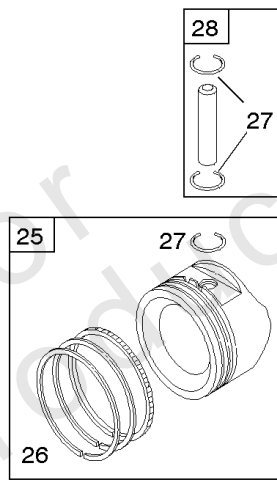

## **AIR CLEANER, BLOWER HOUSING, EXHAUST SYSTEM, FLYWHEEL**

REF NO	PART NO	QTY	DESCRIPTION
1005	796083		FAN, Flywheel
1040	698368		PLATE, Trim
1040B	699852		PLATE, Trim
1044	698139		SCREW -(Flywheel)
1051	691265		RING, Retaining
1139	796449		WASHER -(Fuel Pump Bracket)
1266	691917		SEAL, O-Ring -(Intake Elbow)

## **CAMSHAFT, CRANKSHAFT & COUNTER BALANCE, CYLINDER, ENGINE SUMP &**

REF NO	PART NO	QTY	DESCRIPTION
1	796010		CYLINDER ASSEMBLY
2	797673		KIT, Bushing/Seal -(Magneto Side)
3	391086S		SEAL, Oil -(Magneto Side)
4	697106		SUMP, Engine
6	690310		WASHER -(Cylinder Head)
7	796584		GASKET, Cylinder Head
9	697109		GASKET, Breather -(Use Liquid Sealant Reference 850)
11	794683		TUBE, Breather
12	697110		GASKET, Crankcase
13	592244		SCREW -(Cylinder Head) (5/16-18 x 2.69)
15	691680		PLUG, Oil Drain -(Square Socket)
15	690946		PLUG, Oil Drain -(Square Head)
16	596006		CRANKSHAFT
20	795387		SEAL, Oil -(PTO Side)
22	692125		SCREW -(Crankcase Cover/Sump)
24	591757		KEY, Flywheel
25	796173		PISTON ASSEMBLY -(.020 Oversize) -Used Before Code Date 14100600
25	594435		PISTON ASSEMBLY -(Standard) -Used After Code Date 14100500
25	594436		PISTON ASSEMBLY -(.020" Oversize) -Used After Code Date 14100500
25	796172		PISTON ASSEMBLY -(Standard) -Used Before Code Date 14100600
26	594438		SET, Ring -(.020 Oversize) -Used After Code Date 14100500
26	792649		SET, Ring -(.020 Oversize) -Used Before Code Date 14100600
26	594437		SET, Ring -(Standard)
27	698469		LOCK, Piston Pin
28	796007		PIN, Piston -(1.97 )
28	594439		PIN, Piston -(1.62" Long)
29	794122		ROD, Connecting
32	791118		SCREW -(Connecting Rod)
43	691968		SLINGER, Governor/Oil
45	690564		TAPPET, Valve
46	793880		CAMSHAFT
51	692137		GASKET, Intake
51A	796081		GASKET, Intake