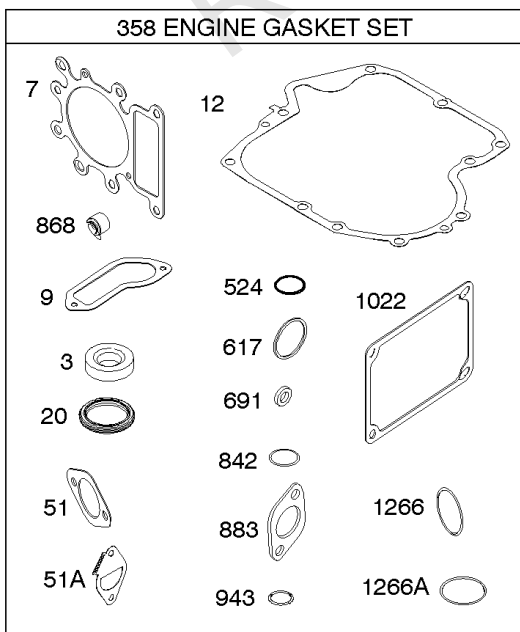

## **AIR CLEANER, BLOWER HOUSING, EXHAUST SYSTEM, FLYWHEEL**

REF NO	PART NO	QTY	DESCRIPTION
1005	796083		FAN, Flywheel
1040	698368		PLATE, Trim
1040B	699852		PLATE, Trim
1044	698139		SCREW -(Flywheel)
1051	691265		RING, Retaining
1139	796449		WASHER -(Fuel Pump Bracket)
1266	691917		SEAL, O-Ring -(Intake Elbow)

## **CAMSHAFT, CRANKSHAFT & COUNTER BALANCE, CYLINDER, ENGINE SUMP &**

REF NO	PART NO	QTY	DESCRIPTION
1	796010		CYLINDER ASSEMBLY
2	797673		KIT, Bushing/Seal -(Magneto Side)
3	391086S		SEAL, Oil -(Magneto Side)
4	697106		SUMP, Engine
6	690310		WASHER -(Cylinder Head)
7	796584		GASKET, Cylinder Head
9	697109		GASKET, Breather -(Use Liquid Sealant Reference 850)
11	794683		TUBE, Breather
12	697110		GASKET, Crankcase
13	592244		SCREW -(Cylinder Head) (5/16-18 x 2.69)
15	691680		PLUG, Oil Drain -(Square Socket)
15	690946		PLUG, Oil Drain -(Square Head)
16	596006		CRANKSHAFT
20	795387		SEAL, Oil -(PTO Side)
22	692125		SCREW -(Crankcase Cover/Sump)
24	591757		KEY, Flywheel
25	796173		PISTON ASSEMBLY -(.020 Oversize) -Used Before Code Date 14100600
25	594435		PISTON ASSEMBLY -(Standard) -Used After Code Date 14100500
25	594436		PISTON ASSEMBLY -(.020" Oversize) -Used After Code Date 14100500
25	796172		PISTON ASSEMBLY -(Standard) -Used Before Code Date 14100600
26	594438		SET, Ring -(.020 Oversize) -Used After Code Date 14100500
26	792649		SET, Ring -(.020 Oversize) -Used Before Code Date 14100600
26	594437		SET, Ring -(Standard)
27	698469		LOCK, Piston Pin
28	796007		PIN, Piston -(1.97 )
28	594439		PIN, Piston -(1.62" Long)
29	794122		ROD, Connecting
32	791118		SCREW -(Connecting Rod)
43	691968		SLINGER, Governor/Oil
45	690564		TAPPET, Valve
46	793880		CAMSHAFT
51	692137		GASKET, Intake
51A	796081		GASKET, Intake