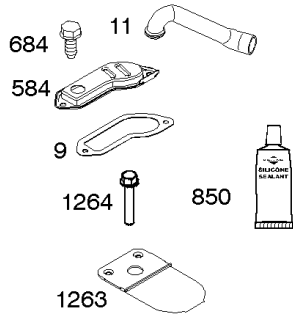

## **AIR CLEANER, BLOWER HOUSING, EXHAUST SYSTEM, FLYWHEEL**

REF NO	PART NO	QTY	DESCRIPTION
1005	796083		FAN, Flywheel
1040	698368		PLATE, Trim
1040B	699852		PLATE, Trim
1044	698139		SCREW -(Flywheel)
1051	691265		RING, Retaining
1139	796449		WASHER -(Fuel Pump Bracket)
1266	691917		SEAL, O-Ring -(Intake Elbow)

## **CAMSHAFT, CRANKSHAFT & COUNTER BALANCE, CYLINDER, ENGINE SUMP &**

REF NO	PART NO	QTY	DESCRIPTION
1	796010		CYLINDER ASSEMBLY
2	797673		KIT, Bushing/Seal -(Magneto Side)
3	391086S		SEAL, Oil -(Magneto Side)
4	697106		SUMP, Engine
6	690310		WASHER -(Cylinder Head)
7	796584		GASKET, Cylinder Head
9	697109		GASKET, Breather -(Use Liquid Sealant Reference 850)
11	794683		TUBE, Breather
12	697110		GASKET, Crankcase
13	592244		SCREW -(Cylinder Head) (5/16-18 x 2.69)
15	691680		PLUG, Oil Drain -(Square Socket)
15	690946		PLUG, Oil Drain -(Square Head)
16	596006		CRANKSHAFT
20	795387		SEAL, Oil -(PTO Side)
22	692125		SCREW -(Crankcase Cover/Sump)
24	591757		KEY, Flywheel
25	796173		PISTON ASSEMBLY -(.020 Oversize) -Used Before Code Date 14100600
25	594435		PISTON ASSEMBLY -(Standard) -Used After Code Date 14100500
25	594436		PISTON ASSEMBLY -(.020" Oversize) -Used After Code Date 14100500
25	796172		PISTON ASSEMBLY -(Standard) -Used Before Code Date 14100600
26	594438		SET, Ring -(.020 Oversize) -Used After Code Date 14100500
26	792649		SET, Ring -(.020 Oversize) -Used Before Code Date 14100600
26	594437		SET, Ring -(Standard)
27	698469		LOCK, Piston Pin
28	796007		PIN, Piston -(1.97 )
28	594439		PIN, Piston -(1.62" Long)
29	794122		ROD, Connecting
32	791118		SCREW -(Connecting Rod)
43	691968		SLINGER, Governor/Oil
45	690564		TAPPET, Valve
46	793880		CAMSHAFT
51	692137		GASKET, Intake
51A	796081		GASKET, Intake