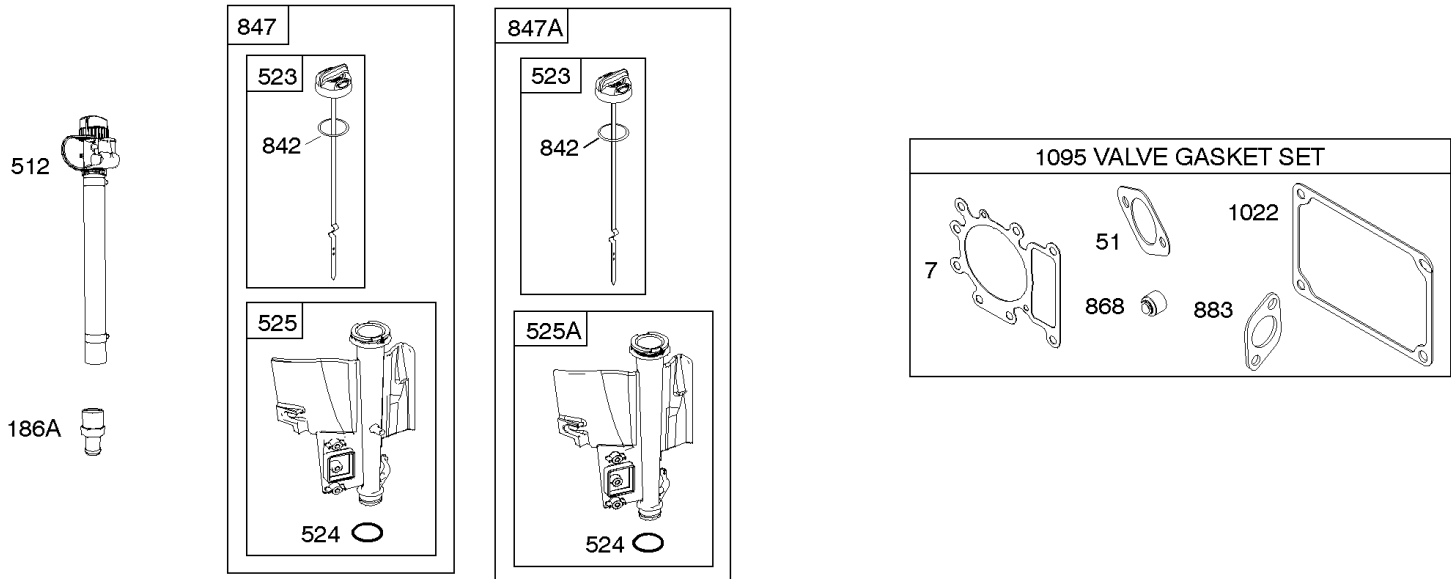

CYLINDER HEAD, INTAKE MANIFOLD, OIL FILL, VALVES

Mfg. No: 31R607-0005-G1

CYLINDER HEAD, INTAKE MANIFOLD, OIL FILL, VALVES

REF NO	PART NO	QTY	DESCRIPTION
5	796026		HEAD, Cylinder
7	796584		GASKET, Cylinder Head
13	592244		SCREW -(Cylinder Head) (5/16-18 x 2.69)
33	792868		VALVE, Exhaust
34	791935		VALVE, Intake
35	691279		SPRING, Valve -(Intake)
36	691279		SPRING, Valve -(Exhaust)
42	499586		KEEPER, Valve
45	690564		TAPPET, Valve
50	591248		MANIFOLD, Intake
50B	592842		MANIFOLD, Intake
51	692137		GASKET, Intake
51A	796081		GASKET, Intake
53	591260		STUD -(Carburetor)
54	691148		SCREW -(Intake Manifold)
186	794873		CONNECTOR, Hose
186A	796532		CONNECTOR, Hose
192	691986		ADJUSTER, Rocker Arm
238	691843		CAP, Valve
306A	794953		SHIELD, Cylinder
307	691693		SCREW -(Cylinder Shield)
337	793541		PLUG, Spark -(Platinum)
337	691043		PLUG, Spark -(EMS)
337	792015		PLUG, Spark -(Resistor EMS)
337	491055S		PLUG, Spark -(Resistor)
383	19576S		WRENCH, Spark Plug -(5/8 & 13/16, 8" Long)
415	794903		PLUG -(Engine Sump)
512	594200		HOSE, Oil Drain
523	699908		DIPSTICK
524	691032		SEAL, O-Ring
525	697085		TUBE, Dipstick
525A	697184		TUBE, Dipstick -(Standard Dipstick Tube)
617	692138		SEAL, O-Ring -(Intake Manifold)
635	691909		BOOT, Spark Plug
654	690958		NUT -(Carburetor)
830	691095		STUD, Rocker Arm
842	691031		SEAL, O-Ring -(Dipstick Tube) (Special Dipstick Tube)
847	790443		DIPSTICK/TUBE ASSEMBLY
847A	790442		DIPSTICK/TUBE ASSEMBLY -(Standard Dipstick Tube)