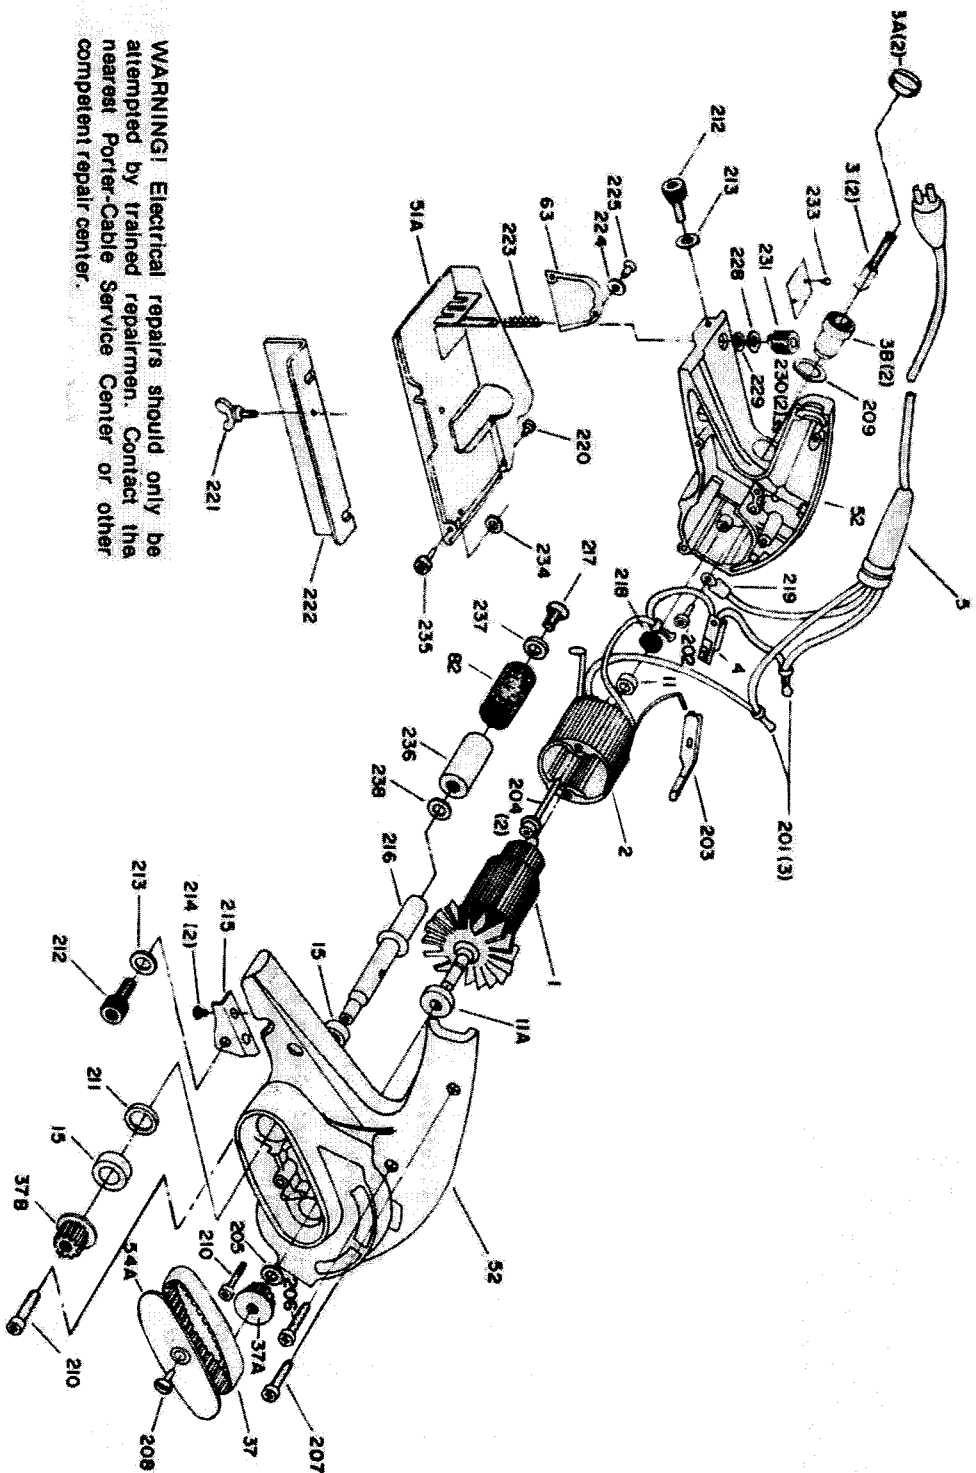

PORTER-CABLE ABRASIVE PLANE

320

WARNING! Electrical repairs should only be attempted by trained repairmen. Contact the nearest Porter-Cable Service Center or other competent repair center.

Parts List for 320 Type 1

Item Number	Part Number	Description	Qty Required
1	000000-00	No Longer Available	1
2	693498	SS/A FIELD	1
2	803106	LEAD	1
3	869664	BRUSH	2
3	823567	BRUSH CAP	2
3	823565	HOLDER	1
4	000000-00	No Longer Available	1
5	A11126	CORDSET	1
11	838989	BEARING	3
11	838855	BEARING	3
15	838995	BALL BEARING	3
37	696044	DRIVE BELT	1
37	000000-00	No Longer Available	1
37	000000-00	No Longer Available	1
51	845519	BASE BRACKET	1
52	695905	MOTOR & FAN HOUSING	1
54	000000-00	No Longer Available	1
63	000000-00	No Longer Available	1
201	682063	CONNECTOR VS	1
202	844107	SCREW	10
203	838847	SLIDE	1
204	000000-00	No Longer Available	1
205	839716	SPACER	10
206	803168	SCREW	10
207	801848	SCREW	10
208	849819	SCREW	10
209	802211	WASHER	10