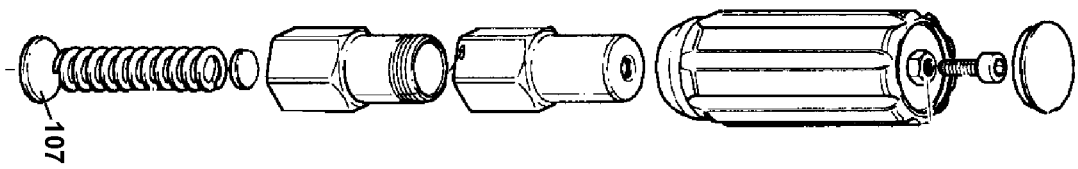

**AR-1828 Valve Kit**

**AR-1842 Plunger Kit**

**AR-1856 Oil Seal Kit**

**AR-1857 Water Seal Kit**

**20242 - AR - UNLOADER REPAIR KIT**

AR-2611 O-Ring Kit

## Parts List for 3204CWH Type 0

Item Number	Part Number	Description	Qty Required
1	AR-960160	O-RING	1
2	AR-960090	PLUG	1
11	AR-960110	RING SUPPORT	1
13	AR-1380090	GUIDE PISTON	1
17	000000-00	No Longer Available	1
18	000000-00	No Longer Available	1
20	000000-00	No Longer Available	1
22	AR-880130	CAP OIL	1
23	AR-962010	NUT	1
24	000000-00	No Longer Available	1
26	000000-00	No Longer Available	1
27	AR-880840	O-RING	1
28	000000-00	No Longer Available	1
29	AR-1380060	PIN PISTON	1
30	000000-00	No Longer Available	1
30	000000-00	No Longer Available	1
31	000000-00	No Longer Available	1
32	000000-00	No Longer Available	1
33	000000-00	No Longer Available	1
35	000000-00	No Longer Available	1
35	AR-1789010	COVER COMPLETE	1
36	000000-00	No Longer Available	1
40	AR-1380530	SHIM 5MM 0	1
40	000000-00	No Longer Available	1
40	AR-1380120	SHIM 1MM 0	1
40	AR-1380130	SHIM 2MM 0	1
42	AR-740290	O-RING	1