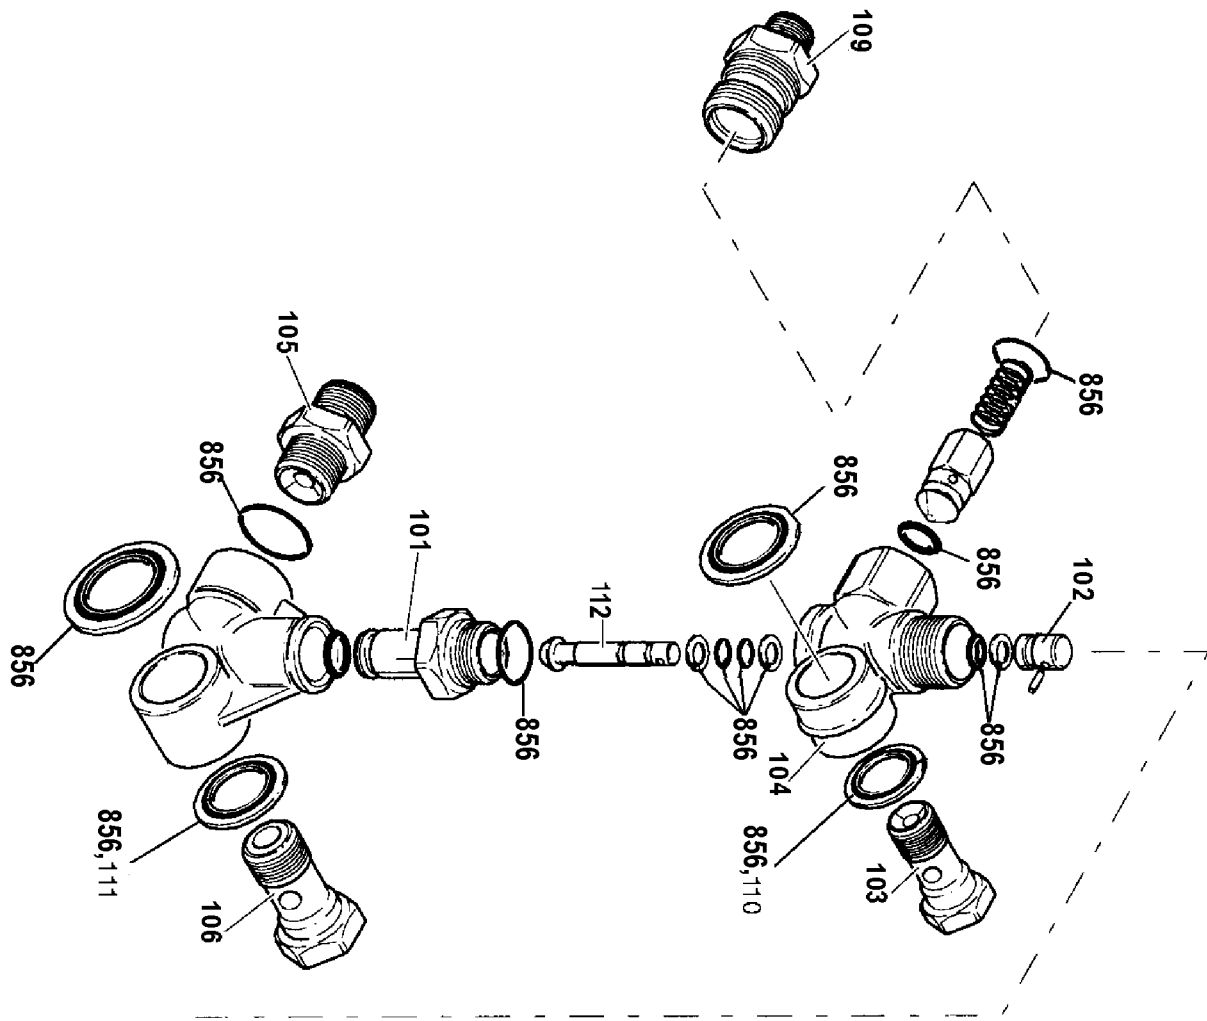

**AR-1828 Valve Kit**

**AR-1842 Plunger Kit**

**AR-1856 Oil Seal Kit**

**AR-1857 Water Seal Kit**

**20242 - AR - UNLOADER REPAIR KIT**

AR-2611 O-Ring Kit

## Parts List for 3204CWH Type 0

Item Number	Part Number	Description	Qty Required
1	AR-960160	O-RING	1
2	AR-960090	PLUG	1
11	AR-960110	RING SUPPORT	1
13	AR-1380090	GUIDE PISTON	1
17	000000-00	No Longer Available	1
18	000000-00	No Longer Available	1
20	000000-00	No Longer Available	1
22	AR-880130	CAP OIL	1
23	AR-962010	NUT	1
24	000000-00	No Longer Available	1
26	000000-00	No Longer Available	1
27	AR-880840	O-RING	1
28	000000-00	No Longer Available	1
29	AR-1380060	PIN PISTON	1
30	000000-00	No Longer Available	1
30	000000-00	No Longer Available	1
31	000000-00	No Longer Available	1
32	000000-00	No Longer Available	1
33	000000-00	No Longer Available	1
35	000000-00	No Longer Available	1
35	AR-1789010	COVER COMPLETE	1
36	000000-00	No Longer Available	1
40	AR-1380530	SHIM 5MM 0	1
40	000000-00	No Longer Available	1
40	AR-1380120	SHIM 1MM 0	1
40	AR-1380130	SHIM 2MM 0	1
42	AR-740290	O-RING	1

## Parts List for 3204CWH Type 0

Item Number	Part Number	Description	Qty Required
43	AR-880530	PLUG	1
49	000000-00	No Longer Available	1
50	AR-820150	SCREW	1
60	AR-1380320	BEARING	1
69	000000-00	No Longer Available	1
70	000000-00	No Longer Available	1
71	AR-180030	SCREW	1
72	AR-1381850	WASHER	1
73	AR-820440	SCREW GRUB	1
76	AR-20242	UNLOADER	1
77	AR-1828	KIT VALVE	1
78	AR-1842	KIT PLUNGER	1
79	AR-1856	KIT OIL SEAL	1
80	AR-1857	KIT WATER SEAL	1
101	AR-1560051	ADAPTER	1
102	AR-1080540	PISTON UPPER	1
103	AR-1540272	SCREW	1
104	AR-1560010	OUTLET BODY	1
105	AR-1560640	FITTING	1
106	AR-1540090	FITTING	1
107	AR-1080610	PLATE	1
109	AR-1560111	NIPPLE 3/8	1
110	AR-1540110	WASHER RING	1
111	AR-1540120	WASHER RING	1
112	AR-1560320	PISTON LOWER	1
501	000000-00	No Longer Available	1
502	17657	VALVE THERMAL RELIEF	1