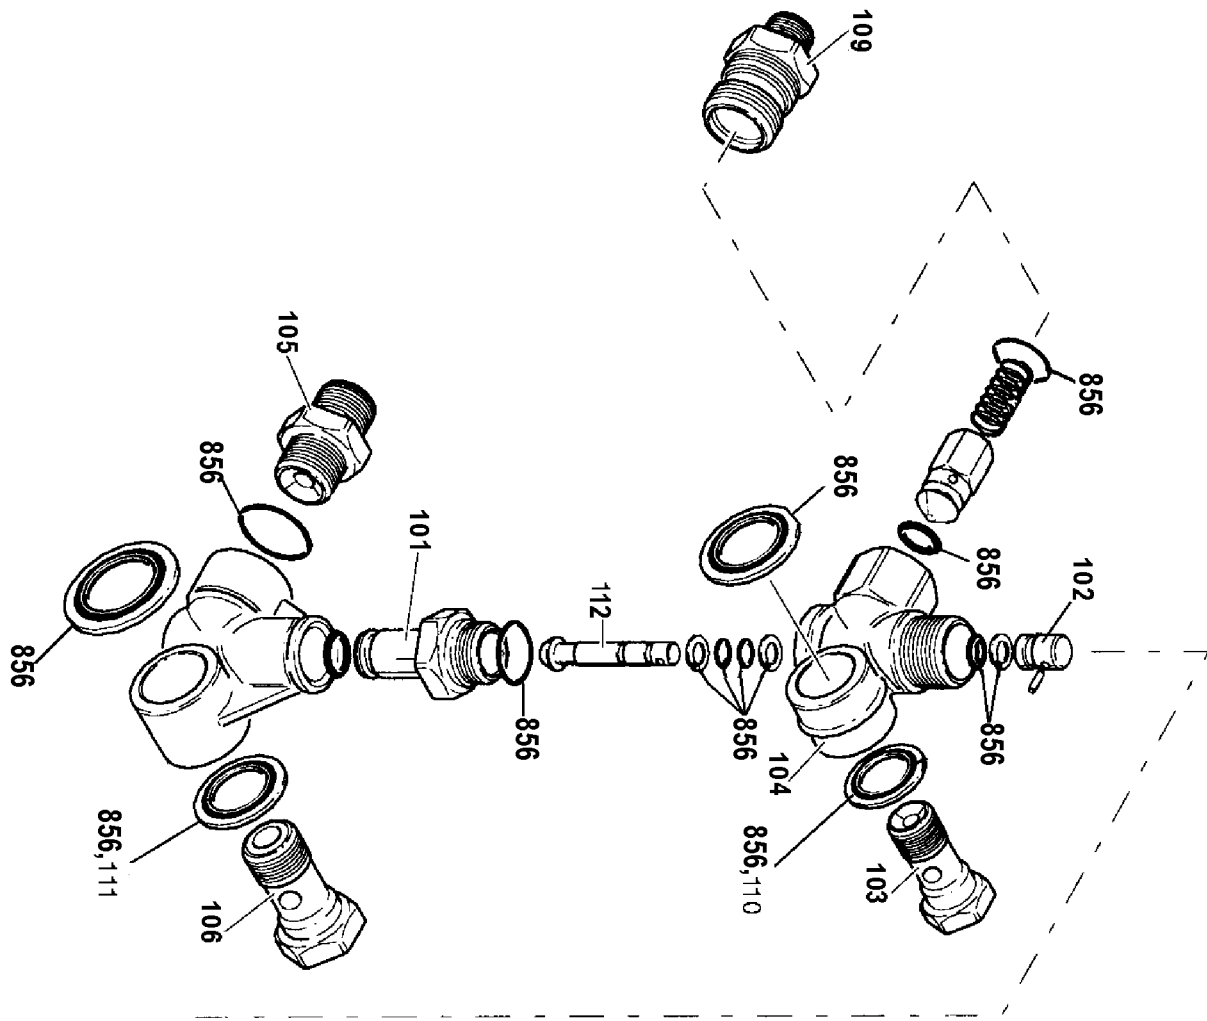

AR-1828 Valve Kit

AR-1842 Plunger Kit

AR-1856 Oil Seal Kit

AR-1857 Water Seal Kit

20242 - AR - UNLOADER REPAIR KIT

AR-2611 O-Ring Kit

Parts List for 3204CWH Type 1

Item Number	Part Number	Description	Qty Required
1	AR-960160	O-RING	1
2	AR-960090	PLUG	1
11	AR-960110	RING SUPPORT	1
13	AR-1380090	GUIDE PISTON	1
17	000000-00	No Longer Available	1
18	000000-00	No Longer Available	1
20	000000-00	No Longer Available	1
22	AR-880130	CAP OIL	1
23	AR-962010	NUT	1
24	000000-00	No Longer Available	1
26	000000-00	No Longer Available	1
27	AR-880840	O-RING	1
28	000000-00	No Longer Available	1
29	AR-1380060	PIN PISTON	1
30	000000-00	No Longer Available	1
30	000000-00	No Longer Available	1
31	000000-00	No Longer Available	1
32	000000-00	No Longer Available	1
33	000000-00	No Longer Available	1
35	000000-00	No Longer Available	1
35	AR-1789010	COVER COMPLETE	1
36	000000-00	No Longer Available	1
40	AR-1380530	SHIM 5MM 0	1
40	000000-00	No Longer Available	1
40	AR-1380120	SHIM 1MM 0	1
40	AR-1380130	SHIM 2MM 0	1
42	AR-740290	O-RING	1

Parts List for 3204CWH Type 1

Item Number	Part Number	Description	Qty Required
43	AR-880530	PLUG	1
49	000000-00	No Longer Available	1
50	AR-820150	SCREW	1
60	AR-1380320	BEARING	1
69	000000-00	No Longer Available	1
70	000000-00	No Longer Available	1
71	AR-180030	SCREW	1
72	AR-1381850	WASHER	1
73	AR-820440	SCREW GRUB	1
76	AR-20242	UNLOADER	1
77	AR-1828	KIT VALVE	1
78	AR-1842	KIT PLUNGER	1
79	AR-1856	KIT OIL SEAL	1
80	AR-1857	KIT WATER SEAL	1
101	AR-1560051	ADAPTER	1
102	AR-1080540	PISTON UPPER	1
103	AR-1540272	SCREW	1
104	AR-1560010	OUTLET BODY	1
105	AR-1560640	FITTING	1
106	AR-1540090	FITTING	1
107	AR-1080610	PLATE	1
109	AR-1560111	NIPPLE 3/8	1
110	AR-1540110	WASHER RING	1
111	AR-1540120	WASHER RING	1
112	AR-1560320	PISTON LOWER	1
501	000000-00	No Longer Available	1
502	17657	VALVE THERMAL RELIEF	1