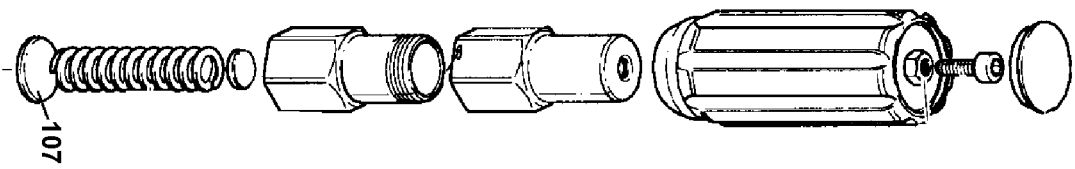

AR-1828 Valve Kit

AR-1842 Plunger Kit

AR-1856 Oil Seal Kit

AR-1857 Water Seal Kit

20242 - AR - UNLOADER REPAIR KIT

AR-2611 O-Ring Kit

Parts List for 3204CWH Type 1

Item Number	Part Number	Description	Qty Required
1	AR-960160	O-RING	1
2	AR-960090	PLUG	1
11	AR-960110	RING SUPPORT	1
13	AR-1380090	GUIDE PISTON	1
17	000000-00	No Longer Available	1
18	000000-00	No Longer Available	1
20	000000-00	No Longer Available	1
22	AR-880130	CAP OIL	1
23	AR-962010	NUT	1
24	000000-00	No Longer Available	1
26	000000-00	No Longer Available	1
27	AR-880840	O-RING	1
28	000000-00	No Longer Available	1
29	AR-1380060	PIN PISTON	1
30	000000-00	No Longer Available	1
30	000000-00	No Longer Available	1
31	000000-00	No Longer Available	1
32	000000-00	No Longer Available	1
33	000000-00	No Longer Available	1
35	000000-00	No Longer Available	1
35	AR-1789010	COVER COMPLETE	1
36	000000-00	No Longer Available	1
40	AR-1380530	SHIM 5MM 0	1
40	000000-00	No Longer Available	1
40	AR-1380120	SHIM 1MM 0	1
40	AR-1380130	SHIM 2MM 0	1
42	AR-740290	O-RING	1

Parts List for 3204CWH Type 1

Item Number	Part Number	Description	Qty Required
43	AR-880530	PLUG	1
49	000000-00	No Longer Available	1
50	AR-820150	SCREW	1
60	AR-1380320	BEARING	1
69	000000-00	No Longer Available	1
70	000000-00	No Longer Available	1
71	AR-180030	SCREW	1
72	AR-1381850	WASHER	1
73	AR-820440	SCREW GRUB	1
76	AR-20242	UNLOADER	1
77	AR-1828	KIT VALVE	1
78	AR-1842	KIT PLUNGER	1
79	AR-1856	KIT OIL SEAL	1
80	AR-1857	KIT WATER SEAL	1
101	AR-1560051	ADAPTER	1
102	AR-1080540	PISTON UPPER	1
103	AR-1540272	SCREW	1
104	AR-1560010	OUTLET BODY	1
105	AR-1560640	FITTING	1
106	AR-1540090	FITTING	1
107	AR-1080610	PLATE	1
109	AR-1560111	NIPPLE 3/8	1
110	AR-1540110	WASHER RING	1
111	AR-1540120	WASHER RING	1
112	AR-1560320	PISTON LOWER	1
501	000000-00	No Longer Available	1
502	17657	VALVE THERMAL RELIEF	1