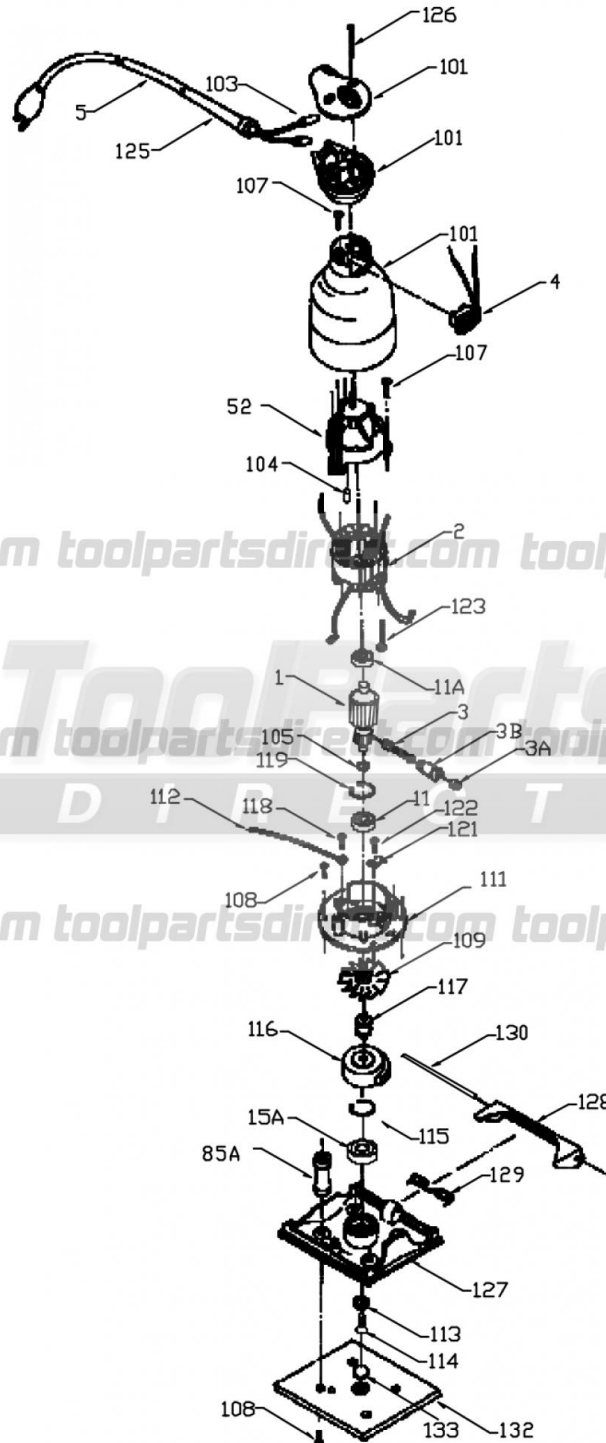

Porter-Cable Speed-Block Finishing Sander

Part #: 330A

7820 L St., Omaha, NE 68127

Toll-Free: 888.358.0332

Fax: 402.408.2352

Email: sales@toolbarn.com

Web: www.toolbarn.com

Porter-Cable Speed-Block Finishing Sander

Part #: 330A

Ref	Model	Product Name	Qty
1	681044	ARMATURE 115V	0
2	681045	FIELD 115V	0
3	848790	BRUSH	0
3	849103	BRUSH *** Obsolete, No Replacement ***	0
3A	823727	CAP	0
4	911374	SWITCH (Replaces: 882294)	0
5	A10193	CORDSET (16-2SJ / 10FT) (Replaces: 872258)	0
5	879182	CORD (Replaces: 846674)	0
11	886564SV	BEARING (Replaces: 887099)	0
11A	855284	BEARING	0
15A	681552SV	BEARING (Replaces: 855277)	0
52	843431	MTR HSG	0
85A	912595	POST (Replaces: 846738)	0
101	873520	COVER SET	0
103	846249	NUT	0
104	842597	PLUG	0
105	823738	RETAINING RING	0
107	878262	SCREW	0
108	684881	SCREW *** Obsolete, No Replacement *** (Replaces: 851011)	0
108	681637	SCREW	0
109	843438	FAN	0
112	849314	TERM	0
113	843457	WASHER	0
114	877532	SCREW	0
115	802302	RING	0

7820 L St., Omaha, NE 68127

Toll-Free: 888.358.0332

Fax: 402.408.2352

Email: sales@toolbarn.com

Web: www.toolbarn.com

Porter-Cable Speed-Block Finishing Sander

Part #: 330A

Ref	Model	Product Name	Qty
116	874573	COUNTERWEIGHT	0
117	A03305	COUPLING RUBBER (Replaces: 845493)	0
118	844107	SCREW	0
118	803157	SCREW	0
119	859769	RET RING	0
121	801271	CLIP	0
123	824080	SEMS UNIT	0
125	901266	STRAIN RELIEVER (Replaces: 843464)	0
126	865643	SCREW (Replaces: 802759)	0
126	876651	SCREW	0
127	852770SV	BEARING & PAD HOLDER (Replaces: 843471)	0
128	843449	CLAMP	0
129	843450	SPRING	0
130	859064	ROD	0
132	846724	PAD	0
132	13597	FOAM STIKIT PAD	0
133	847698	DUST SEAL	0