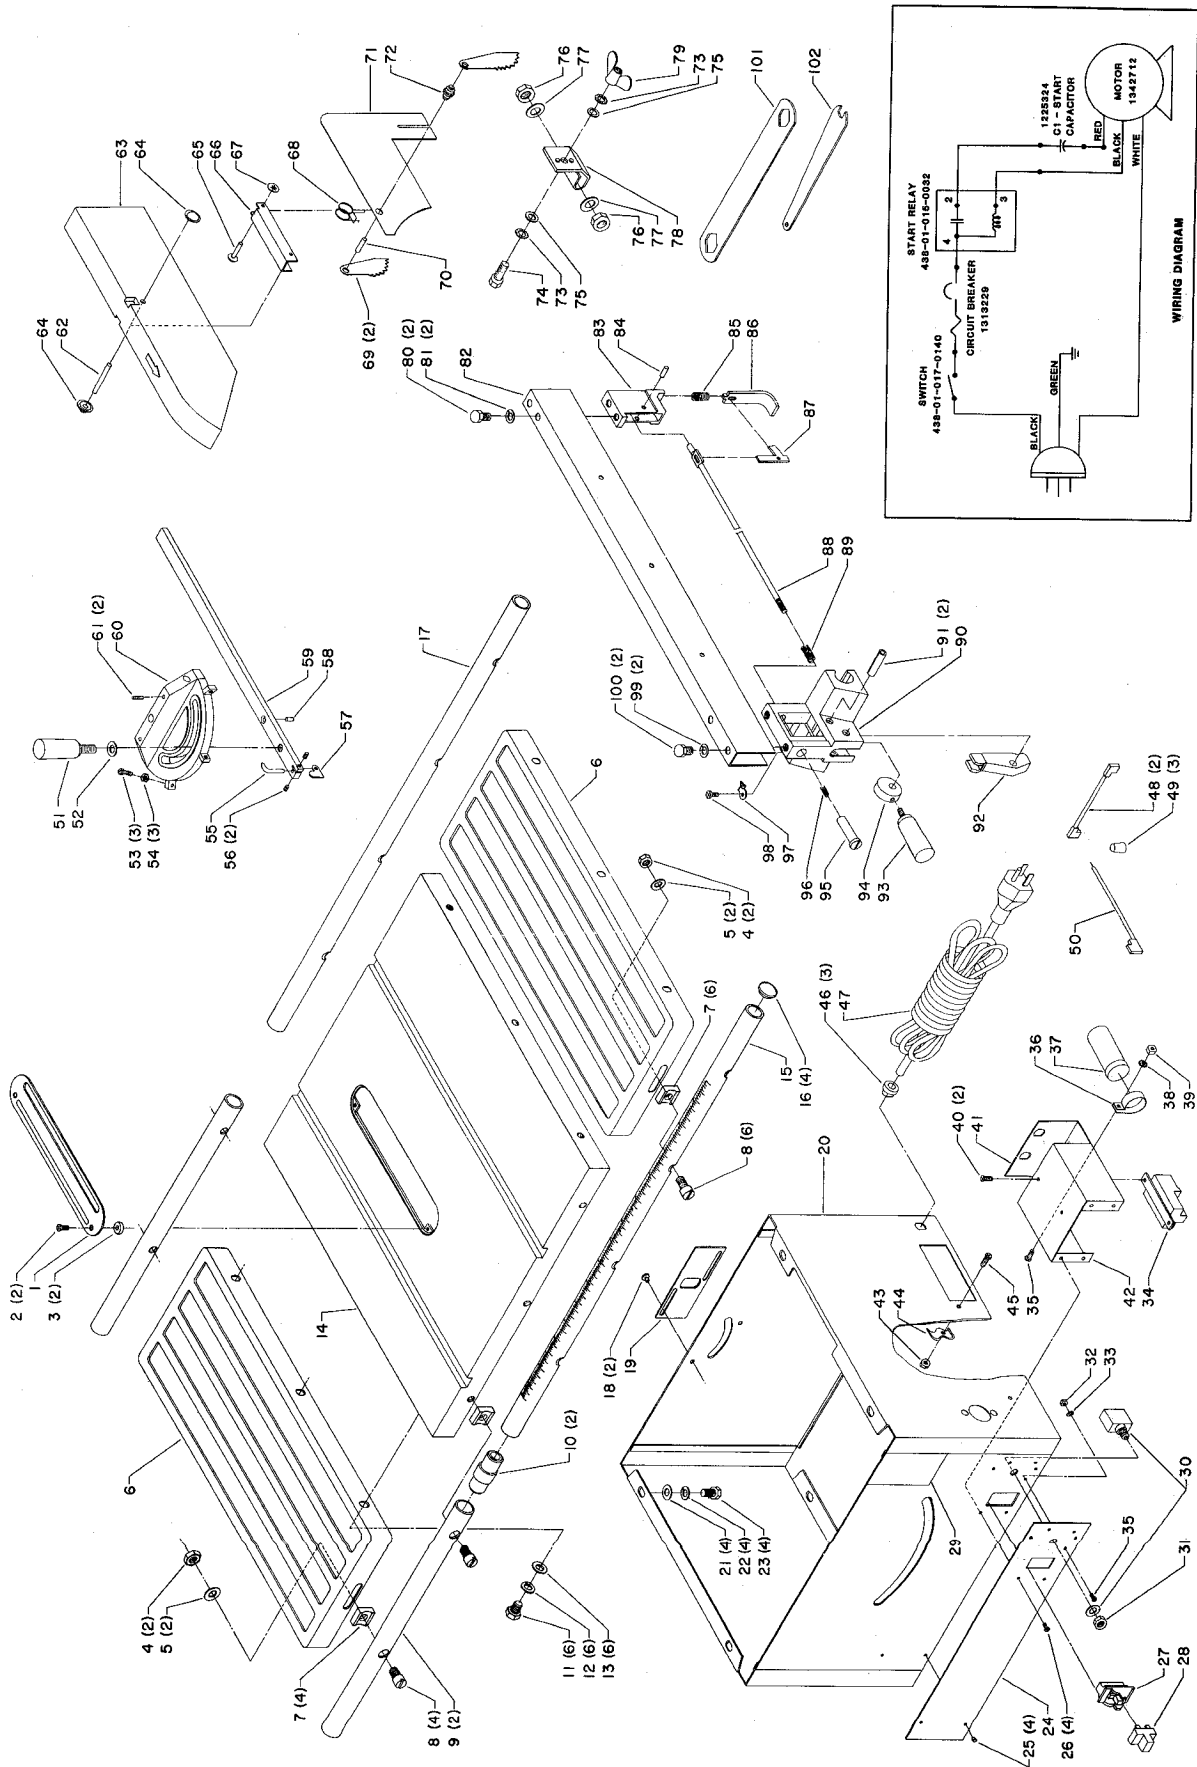

34-740
10" MOTORIZED SAW
(FOR UNITS W/SERIAL NO 9118 AND HIGHER)

REPLACEMENT PARTS

REF. NO.	PART NUMBER	DESCRIPTION	REF. NO.	PART NUMBER	DESCRIPTION
1	1313350	Table Insert, Incl:	*	34-779	Miter Gage Assembly, Const Of:
2	1246135	(Din 963) M6 x 16mm Flat Hd Screw	51	1313240	Handknob
3	1313226	Rubber Washer	52	1313241	Special Washer
4	1243398	(Din 934) M8 Hex Nut	53	1310161	(Din 85) M4 x 18mm Pan Hd Screw
5	904-01-031-2926	5/16" Flat Washer	54	1243569	(Din 934) M4 Hex Nut
6	1313215	Extension Wing	55	1313243	Pointer
7	1342662	Spacer	56	1310055	(Din 913) M6 x 6mm Hex Soc Set Screw
8	1342663	Special Screw	57	1313245	Stop Pin
9	1342709	Rail	58	1313247	Pin
10	1342710	Adapter	59	1313244	Guide Bar
11	1310105	(Din 933) M8 x 16mm Hex Hd Screw	60	1313242	Miter Gage Body
12	904-02-010-1703	5/16" Lockwasher	61	1310055	(Din 913) M6 x 6mm Hex Soc Set Screw
13	904-01-010-1605	5/16" Flat Washer	*	1313282	Guard Assembly, Const Of:
14	1313214	Table	62	1313271	Pin
15	1342661	Front Guide Rail	63	1313272	Blade Guard
16	1342691	End Plug	64	1313270	Push Nut
17	1342660	Rear Guard Rail	65	1313273	Pin
18	1313218	Push Pin	66	1313274	Guard Bracket
19	1313219	Cover	67	1313275	Lock Ring
20	1342664	Cabinet	68	1313276	Spring
21	904-01-010-1605	5/16" Flat Washer	69	1313279	Anti-Kickback Finger
22	904-02-010-1703	5/16" Lockwasher	70	1310311	(Din 1481) M4 x 22mm Roll Pin
23	1310105	(Din 933) M8 x 16mm Hex Hd Screw	71	1313277	Splitter
24	1342671	Nameplate	72	1313278	Bushing
25	1087576	Sheet Metal Screw	73	904-03-030-1757	1/4" Ext Tooth Lockwasher
26	1310143	(Din 85) M5 x 8mm Pan Hd Screw	74	1246015	(Din 933) M6 x 20mm Hex Hd Screw
27	438-01-017-0140	Switch, Incl:	75	904-01-010-1604	1/4" Flat Washer
28	400-06-068-0002	Switch Key	76	1243476	(Din 934) M12 Hex Nut
29	1313205	Warning Label	77	904-01-010-1608	1/2" Flat Washer
30	1313229	Switch w/Plate, Incl:	78	1313280	Bracket
31	1313234	Hex Nut	79	1313281	(Din 315) M6 Wing Nut
32	1243395	(Din 934) M5 Hex Nut	*	1342673	Fence Assembly, Const Of:
33	1320101	(Din 6797A) M5 Ext Tooth Lockwasher	80	1341153	(Din 933) M8 x 12mm Hex Hd Screw
34	438-01-015-0032	Relay	81	1246157	Fence
35	1243394	(Din 84) M5 x 10mm Cheese Hd Screw	82	1342674	Rear Clamp Block
36	1342705	Clamp	83	1342675	Pin
37	1225324	Capacitor	84	1342676	Spring
38	1320101	(Din 6797A) M5 Ext Tooth Lockwasher	85	1342677	Rear Clamp Hook
39	1243395	(Din 934) M5 Hex Nut	86	1342678	Lever
40	1310143	(Din 85) M5 x 8mm Pan Hd Screw	87	1342679	Lock Rod
41	1342665	Cover Plate	88	1342680	Spring
42	1342666	Switch Box	89	1342681	Front Block
43	1243395	(Din 934) M5 Hex Nut	90	1342682	Pin
44	1313220	Cable Clamp	91	1342683	Lever
45	1310162	(Din 85) M5 x 12mm Pan Hd Screw	92	1342684	Handle
46	438-01-004-0062	Strain Relief Bushing	93	1342685	Eccentric
47	1087496	Power Cord	94	1342686	Adjusting Screw
48	1342370	Jumper Wire	95	1342687	Spring
49	438-01-007-0042	Wire Nut	96	1342688	Pointer
50	1342371	Jumper Wire	97	1342689	(Din 84) M4 x 8mm Cheese Hd Screw
			98	1340490	(Din 7980) M8 Lockwasher
			99	1246157	(Din 933) M8 x 15mm Hex Hd Screw
			100	1246078	15/16" Hex Arbor Wrench
			101	1313197	13mm Open End Wrench
			102	1342690	

* NOT SHOWN ASSEMBLED