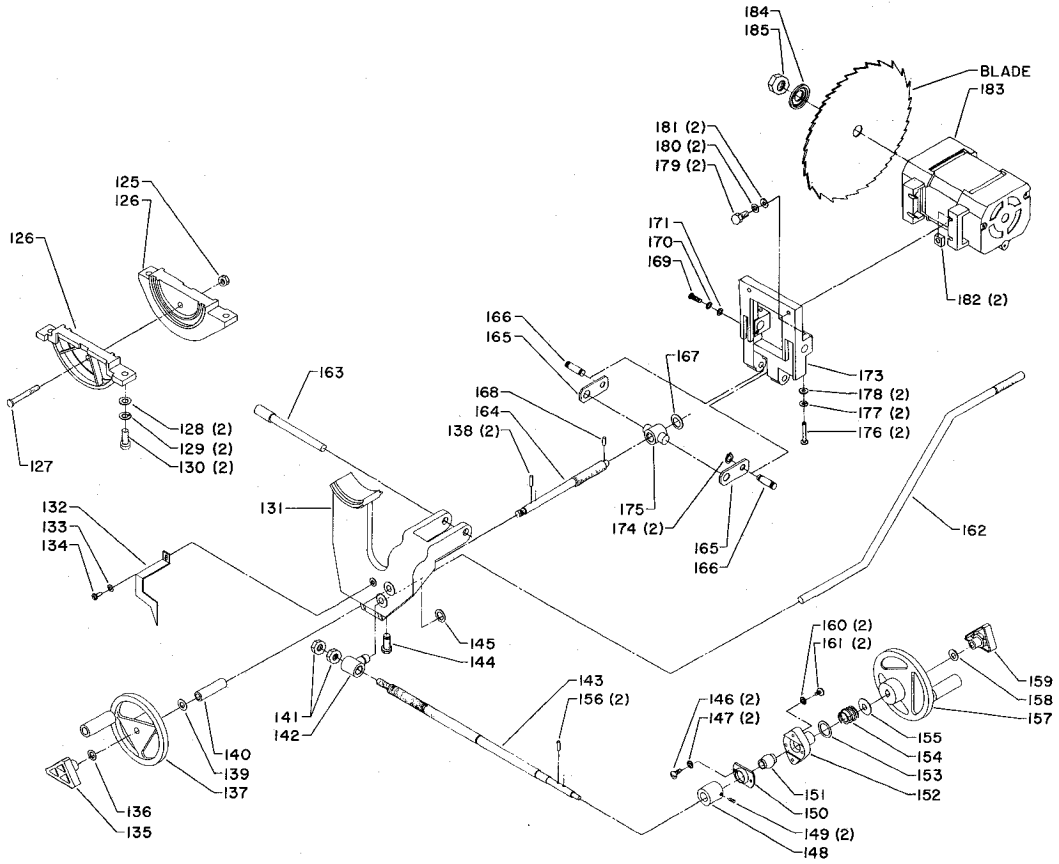

* NOT SHOWN ASSEMBLED

REPLACEMENT PARTS

REF. NO.	PART NUMBER	DESCRIPTION
125	1313148	(Din 985) M6 Lock Nut
126	1313286	Trunnion Bracket
127	1310154	(Din 85) M6 x 65mm Pan Hd Screw
128	904-01-010-1605	5/16" Flat Washer
129	904-02-010-1703	5/16" Lockwasher
130	1246016	(Din 933) M8 x 25mm Hex Hd Screw
131	1313288	Trunnion
132	1313287	Pointer
133	904-03-030-1795	3/16" Ext Tooth Lockwasher
134	1310155	(Din 84) M5 x 8mm Cheese Hd Screw
135	1313223	Knob
136	1313239	Plastic Washer
137	1086491	Hand Wheel Assembly
138	1310310	(Din 1481) M3 x 18mm Roll Pin
139	904-01-010-1606	3/8" Flat Washer
140	1313300	Spacer
141	1243496	(Din 934) M10 Hex Nut
142	1313301	Tilt Nut
143	1313305	Tilt Shaft
144	1310105	(Din 933) M6 x 16mm Hex Hd Screw
145	1313299	O-Ring
146	1342611	(Din 571) M8 x 24mm Lag Hex Hd Screw
147	1246157	(Din 7980) M8 Lockwasher
148	1313302	Collar
149	1310055	(Din 913) M6 x 8mm Hex Soc Set Screw
150	1313303	Bearing Block
151	1313304	Hub Ball Bearing
152	1313307	Bearing Block
153	1313309	Special Washer
154	1313310	Spring
155	1313311	Special Washer
156	1310310	(Din 1481) M3 x 18mm Roll Pin
157	1086491	Handwheel Assembly
158	1313239	Plastic Washer
159	1313223	Knob
160	1243520	(Din 7980) M6 Lockwasher
161	1342610	(Din 571) M6 x 20mm Lag Hex Hd Screw
162	1342692	Guard Mounting Rod
163	1342693	Pivot Pin
164	1342694	Elevating Shaft
165	1313297	Elevating Link
166	1342707	Pin
167	904-01-010-1620	5/16" Flat Washer
168	1310310	(Din 1481) M3 x 18mm Roll Pin
169	1313306	(Din 7513A) M6 x 18mm Pan Hd Screw
170	904-03-030-1757	1/4" Ext Tooth Lockwasher
171	1310062	M6.4 Flat Washer
173	1342713	Motor Bracket
174	1330258	External Retaining Ring
175	1242696	Elevating Nut
176	1246128	(Din 933) M6 x 40mm Hex Hd Screw
177	904-02-020-1702	1/4" Lockwasher
178	904-01-010-1603	1/4" Flat Washer
179	1246128	(Din 933) M6 x 40mm Hex Hd Screw
180	904-02-020-1702	1/4" Lockwasher
181	904-01-010-1603	1/4" Flat Washer
182	1342697	M6 Square Nut
183	1342712	Motor
184	1313292	Arbor Flange
185	902-01-201-2567	5/8" LH Arbor Nut
*	1342699	Stand Assembly, Const Of:
212	1342700	Bracket (1 x 2 5/8 x 16 9/16")
213	1243398	(Din 934) M8 Hex Nut
214	904-01-010-1606	3/8" Flat Washer
215	1243398	(Din 934) M8 Hex Nut
216	904-01-010-1606	3/8" Flat Washer
217	1342701	Bracket (1 x 2 5/8 x 18 7/8")
218	1342702	Leg
219	1313325	M8 x 16mm Carriage Bolt
220	904-01-010-1606	3/8" Flat Washer
221	1310105	(Din 933) M8 x 16mm Hex Hd Screw
222	1342703	Bracket (1 x 2 5/8 x 19 31/32")
223	1342704	Bracket (1 x 2 5/8 x 22 1/4")
224	1342381	Foot