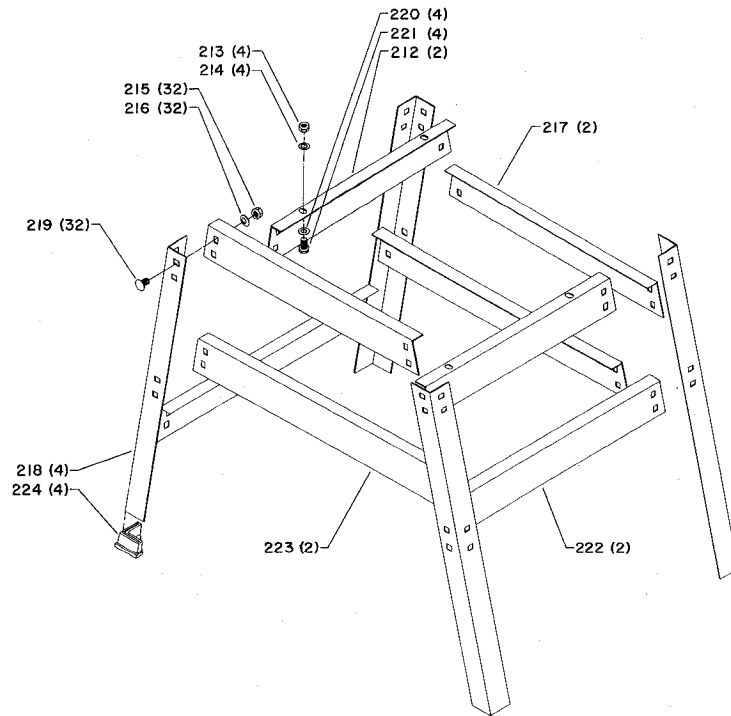

* NOT SHOWN ASSEMBLED

REPLACEMENT PARTS

REF. NO.	PART NUMBER	DESCRIPTION
125	1313148	(Din 985) M6 Lock Nut
126	1313286	Trunnion Bracket
127	1310154	(Din 85) M6 x 65mm Pan Hd Screw
128	904-01-010-1605	5/16" Flat Washer
129	904-02-010-1703	5/16" Lockwasher
130	1246016	(Din 933) M8 x 25mm Hex Hd Screw
131	1313288	Trunnion
132	1313287	Pointer
133	904-03-030-1795	3/16" Ext Tooth Lockwasher
134	1310155	(Din 84) M5 x 8mm Cheese Hd Screw
135	1313223	Knob
136	1313239	Plastic Washer
137	1086491	Hand Wheel Assembly
138	1310310	(Din 1481) M3 x 18mm Roll Pin
139	904-01-010-1606	3/8" Flat Washer
140	1313300	Spacer
141	1243496	(Din 934) M10 Hex Nut
142	1313301	Tilt Nut
143	1313305	Tilt Shaft
144	1310105	(Din 933) M6 x 16mm Hex Hd Screw
145	1313299	O-Ring
146	1342611	(Din 571) M8 x 24mm Lag Hex Hd Screw
147	1246157	(Din 7980) M8 Lockwasher
148	1313302	Collar
149	1310055	(Din 913) M6 x 8mm Hex Soc Set Screw
150	1313303	Bearing Block
151	1313304	Hub Ball Bearing
152	1313307	Bearing Block
153	1313309	Special Washer
154	1313310	Spring
155	1313311	Special Washer
156	1310310	(Din 1481) M3 x 18mm Roll Pin
157	1086491	Handwheel Assembly
158	1313239	Plastic Washer
159	1313223	Knob
160	1243520	(Din 7980) M6 Lockwasher
161	1342610	(Din 571) M6 x 20mm Lag Hex Hd Screw
162	1342692	Guard Mounting Rod
163	1342693	Pivot Pin
164	1342694	Elevating Shaft
165	1313297	Elevating Link
166	1342707	Pin
167	904-01-010-1620	5/16" Flat Washer
168	1310310	(Din 1481) M3 x 18mm Roll Pin
169	1313306	(Din 7513A) M6 x 18mm Pan Hd Screw
170	904-03-030-1757	1/4" Ext Tooth Lockwasher
171	1310062	M6.4 Flat Washer
173	1342713	Motor Bracket
174	1330258	External Retaining Ring
175	1242696	Elevating Nut
176	1246128	(Din 933) M6 x 40mm Hex Hd Screw
177	904-02-020-1702	1/4" Lockwasher
178	904-01-010-1603	1/4" Flat Washer
179	1246128	(Din 933) M6 x 40mm Hex Hd Screw
180	904-02-020-1702	1/4" Lockwasher
181	904-01-010-1603	1/4" Flat Washer
182	1342697	M6 Square Nut
183	1342712	Motor
184	1313292	Arbor Flange
185	902-01-201-2567	5/8" LH Arbor Nut
*	1342699	Stand Assembly, Const Of:
212	1342700	Bracket (1 x 2 5/8 x 16 9/16")
213	1243398	(Din 934) M8 Hex Nut
214	904-01-010-1606	3/8" Flat Washer
215	1243398	(Din 934) M8 Hex Nut
216	904-01-010-1606	3/8" Flat Washer
217	1342701	Bracket (1 x 2 5/8 x 18 7/8")
218	1342702	Leg
219	1313325	M8 x 16mm Carriage Bolt
220	904-01-010-1606	3/8" Flat Washer
221	1310105	(Din 933) M8 x 16mm Hex Hd Screw
222	1342703	Bracket (1 x 2 5/8 x 19 31/32")
223	1342704	Bracket (1 x 2 5/8 x 22 1/4")
224	1342381	Foot