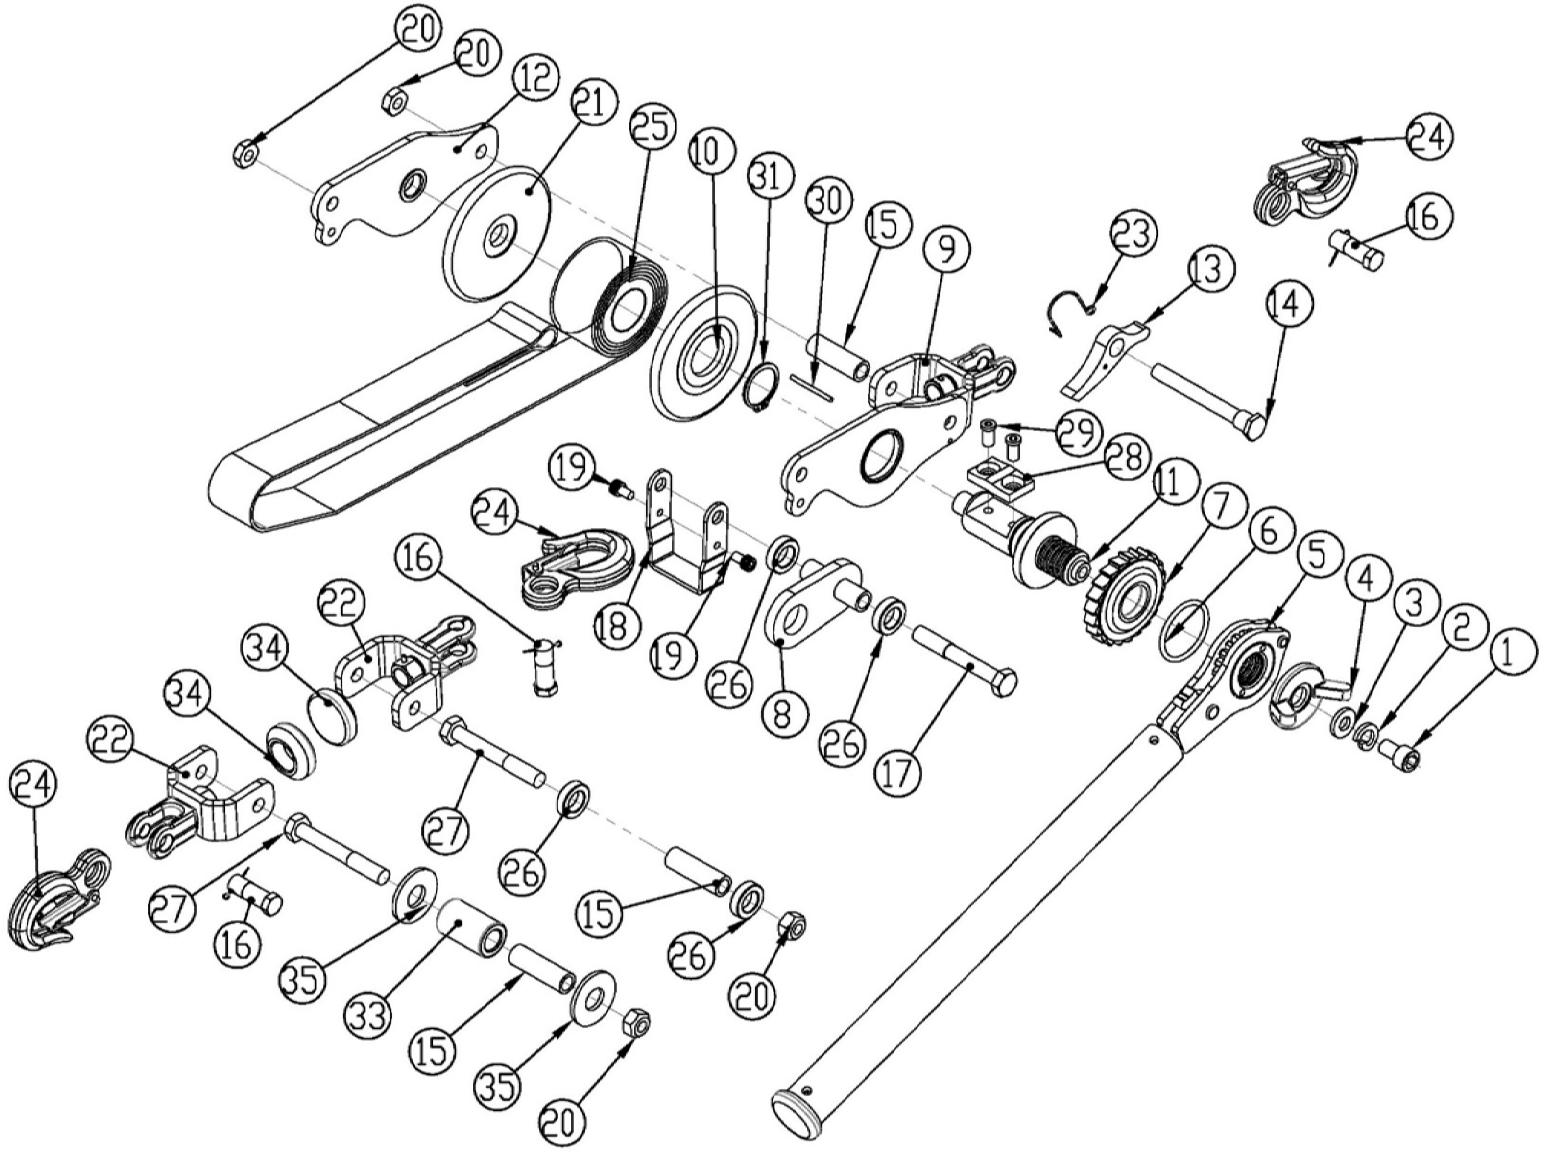

## Web Strap Ratchet Hoists

### JWS-Series

**JET**  
427 New Sanford Road  
LaVergne, Tennessee 37086  
Ph.: 800-274-6848  
[www.jettools.com](http://www.jettools.com)

**Part No. M-352100**  
Edition 1 07/2016  
Copyright © 2016 JET

11.2.1 JWS-25A Web Strap Hoist – Exploded View

## 11.2.2 JWS-25A Web Strap Hoist – Parts List

Index No.	Part No.	Description	Size	Qty
1	TS-1504031	Hex Socket Head Cap Screw	M8x16	1
2	TS-2361081	Lock Washer	M8	1
3	TS-1550061	Flat Washer	M8	1
4	JWS2A-04	Wing Nut		1
5	JWS2A-05	Handle Assembly		1
6	JWS2A-06	O-Ring		1
7	JWS2A-07	Brake Gear		1
8	JWS-25A-08	Center Plate Weldment		1
9	JWS2A-09	Plate A Weldment (large hole)		1
10	JWS2A-10	Plastic Disc (large hole)		1
11	JWS2A-11	Drum		1
12	JWS2A-12	Plate B (small hole)		1
13	JWS2A-13	Pawl		1
14	JWS2A-14	Pawl Screw	M8	1
15	JWS2A-15	Top & Bottom Tube		2
16	JWS2A-16	Clevis Pin with Cotter	M12x29.5	2
17	SH081400	Hex Cap Screw	M8x70	1
18	JWS2A-18	Web Strap Restraint		1
19	SH069200	Hex Cap Screw	M6x8	2
20	TS-1541031	Hex Nylon Lock Nut	M8	4
21	JWS2A-21	Plastic Disc (small hole)		1
22	JWS2A-22	Swivel Shackle Assembly		2
23	JWS2A-23	Pawl Spring		1
24	JWS2A-24	Eye Hook and Latch Assembly		3
25	JWS2A-25	Web Strap		1
26	JWS2A-26	Collar		2
27	JWS2A-27	Hex Cap Screw		2
28	JWS2A-28	Clamping Block		1
29	TS-1504011	Hex Socket Head Cap Screw	M8x10	2
30	JWS2A-30	Iron Pin		1
31	F006052	C-Ring, External	30mm	1
33	JWS2A-33	Web Strap Roller		1
34	JWS2A-34	Plastic Cushion		2
35	JWS2A-35	Web Strap Guide Washer		2
	LM000215	Label - Not For Lifting (not shown)	5/8 x 2-5/8 in	1