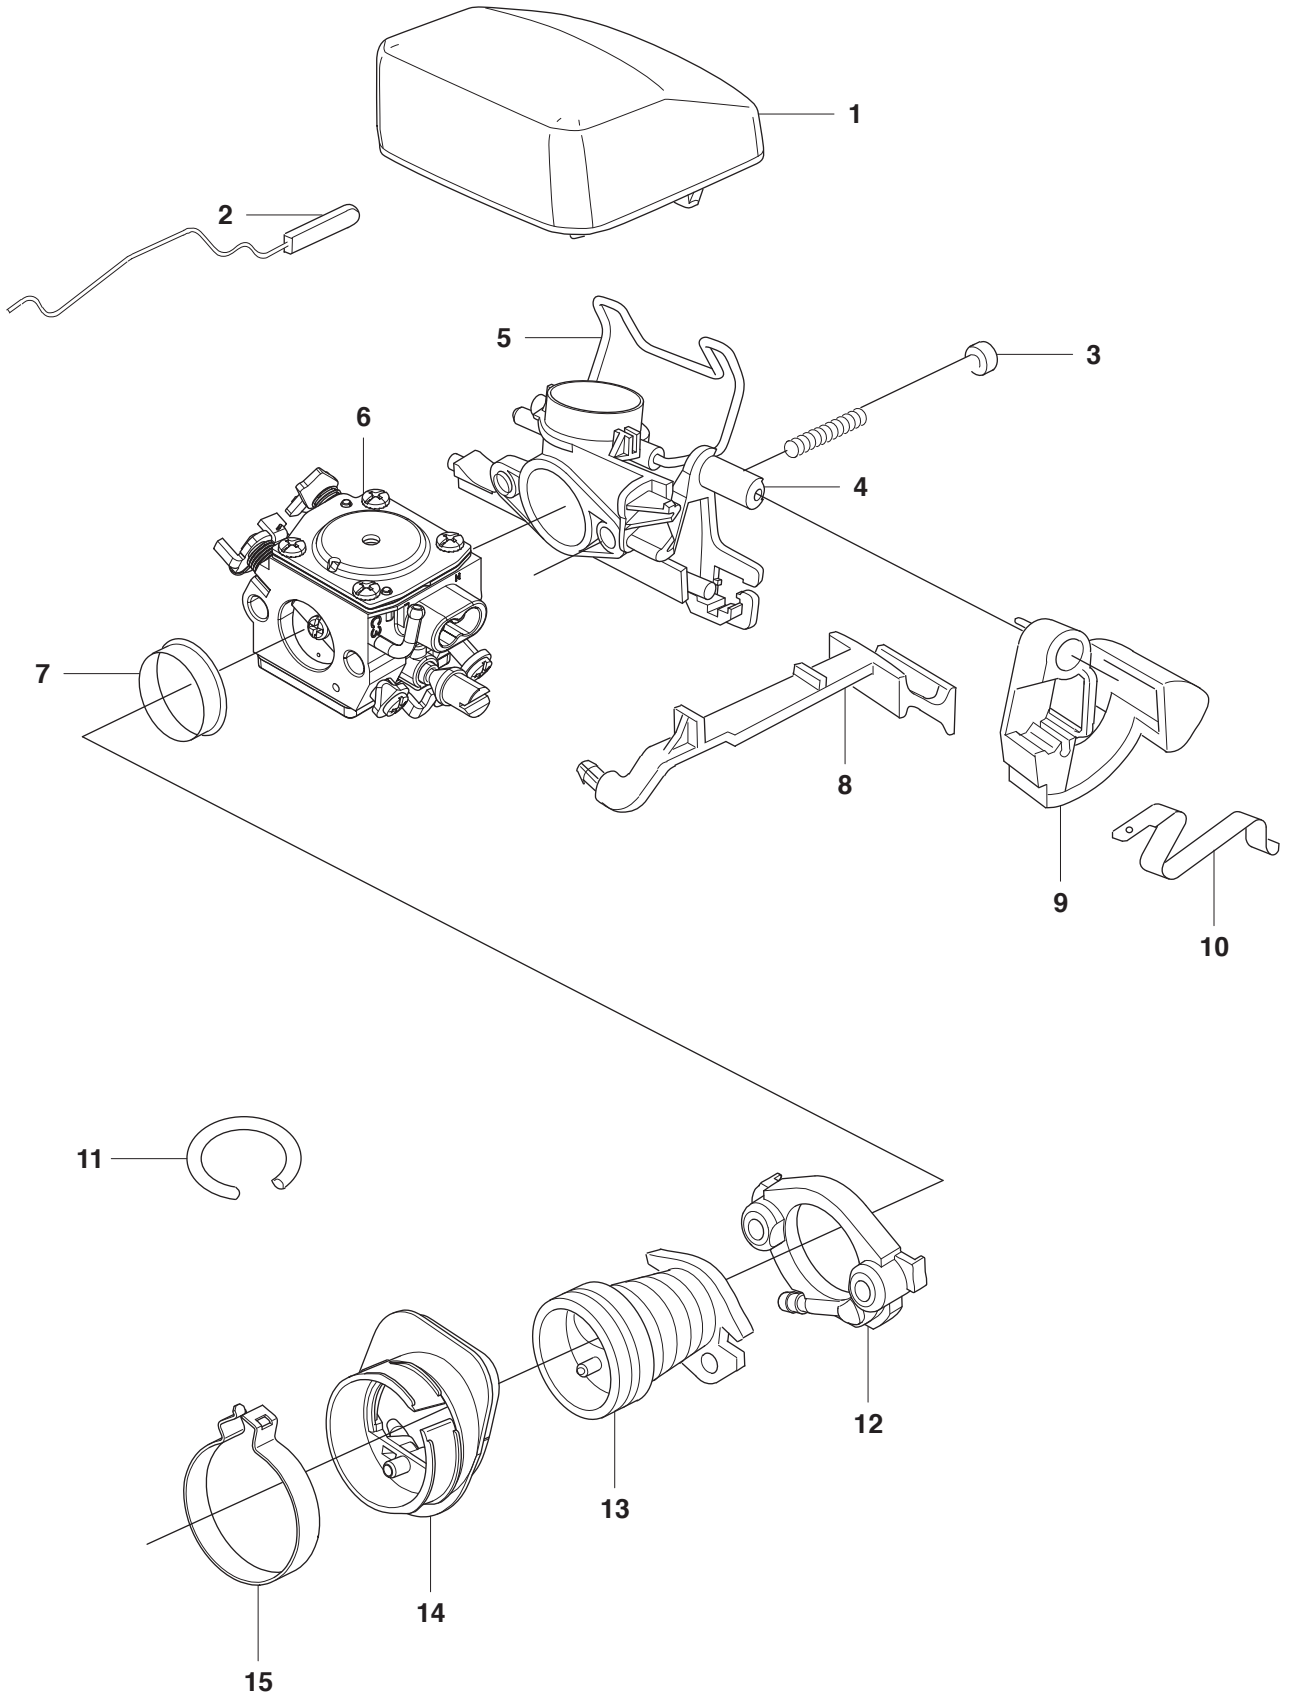

G 353
CARBURETOR & AIR FILTER

CARBURETOR & AIR FILTER

Position	Article	Quantity	Notes	Kit
1	537 26 49-01	1	NYLON 80my Black	
1	537 26 49-02	1	NYLON 44my Yellow	
1	537 26 49-03	1	FELT White	
2	503 88 92-01	1		
3	503 21 74-50	2		
4	544 36 05-01	1		
5	537 39 31-02	1		
6	580 74 02-01	1	C3-EL51	
7	537 02 90-01	1		
8	503 86 96-01	1		
9	503 86 95-02	1		
10	503 86 97-02	1		
11	544 32 51-01	1		
12	544 45 29-01	1		
13	503 86 63-02	1		
14	537 42 28-01	1		
15	537 43 88-01	1