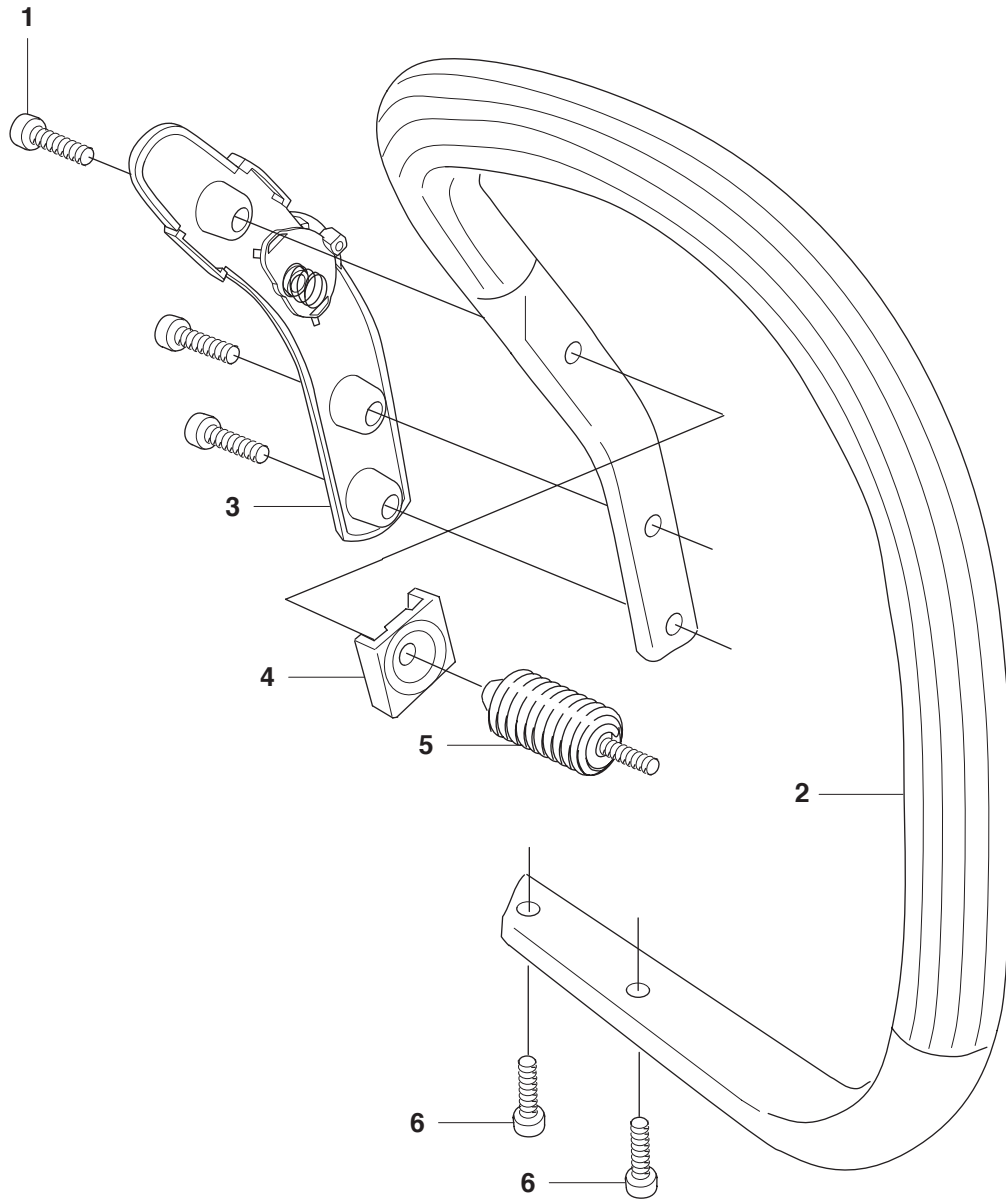

K 353
HANDLE

Position	Article	Quantity	Notes	Kit
1	503 21 88-76	3		
2	537 30 17-01	1		
2	537 30 17-02	1	XPG	
3	537 32 68-01	1	XPG	
4	503 92 24-01	1		
5	503 89 83-01	1		
6	503 21 88-72	2