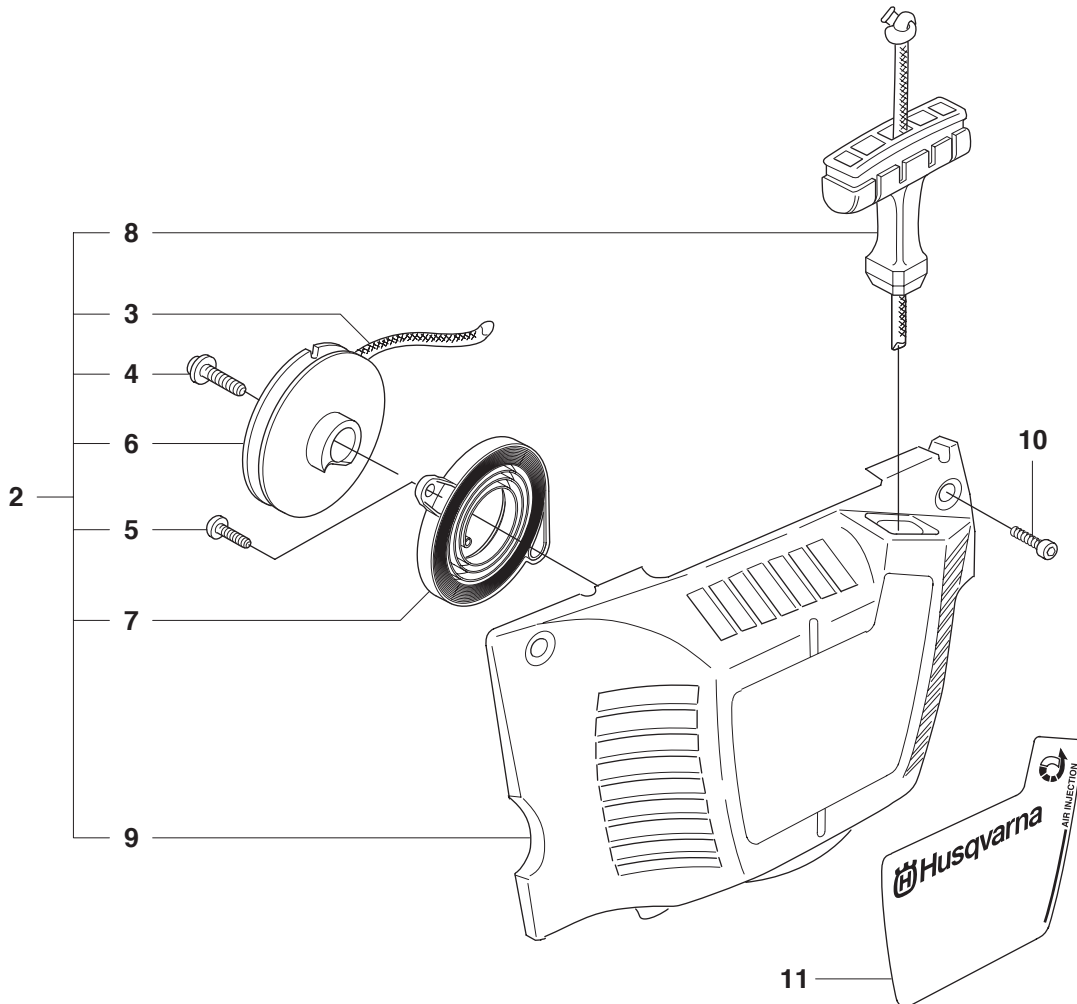

M 353
STARTER

Position	Article	Quantity	Notes	Kit
1	503 89 06-01	1		
2	537 10 47-02	1		
3	505 30 51-25	1		2
4	503 21 77-16	1		2
5	503 21 29-10	2		2
6	537 09 25-01	1		2
7	537 09 31-01	1		2
8	503 54 39-01	1		2
9	537 10 27-02	1		2
10	544 08 03-01	4		
11	537 37 05-10	1	353	
11	537 37 05-12	1	353G	
11	537 37 05-13	1	353G Heated carb	
11	537 37 05-11	1	353 E-tech	
11	537 37 05-14	1	353G E-tech	
11	537 37 05-15	1	353G Heated carb E-tech