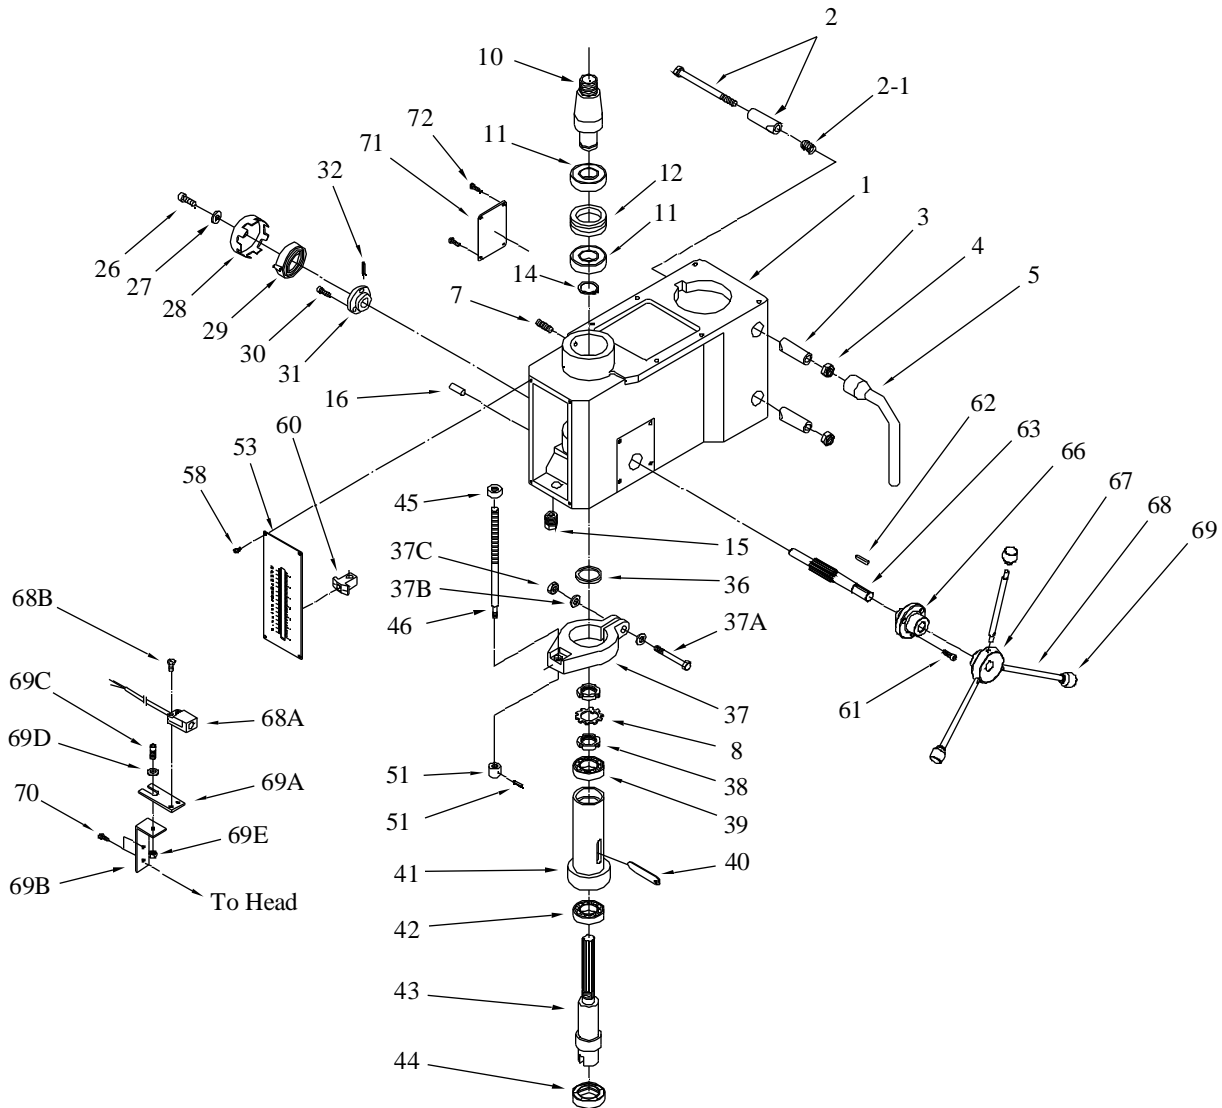

Spindle Components (All Models)

Parts List: Spindle Components (All Models)

Index No.	Part No.	Description	Size	Qty
1.....	J-5517332.....	Head Casting		1
2.....	5517376.....	Hex Shoulder Bolt.....		2
2-1.....	5517377.....	Spring		2
3.....	5517378.....	Cam Lock Rod.....		2
4.....	5510250.....	Hex Nut.....		2
5.....	5510251.....	Hex Head Wrench		1
7.....	5510252.....	Set Screw		1
8.....	5517379.....	External Tooth Washer		1
10.....	5510253.....	Spindle		1
11.....	5510254.....	Ball Bearing.....		2
12.....	5510255.....	Spacer		1
14.....	5510256.....	C-Ring		1
15.....	5510258.....	Set Screw		1
16.....	5510259.....	Roll Pin.....		1