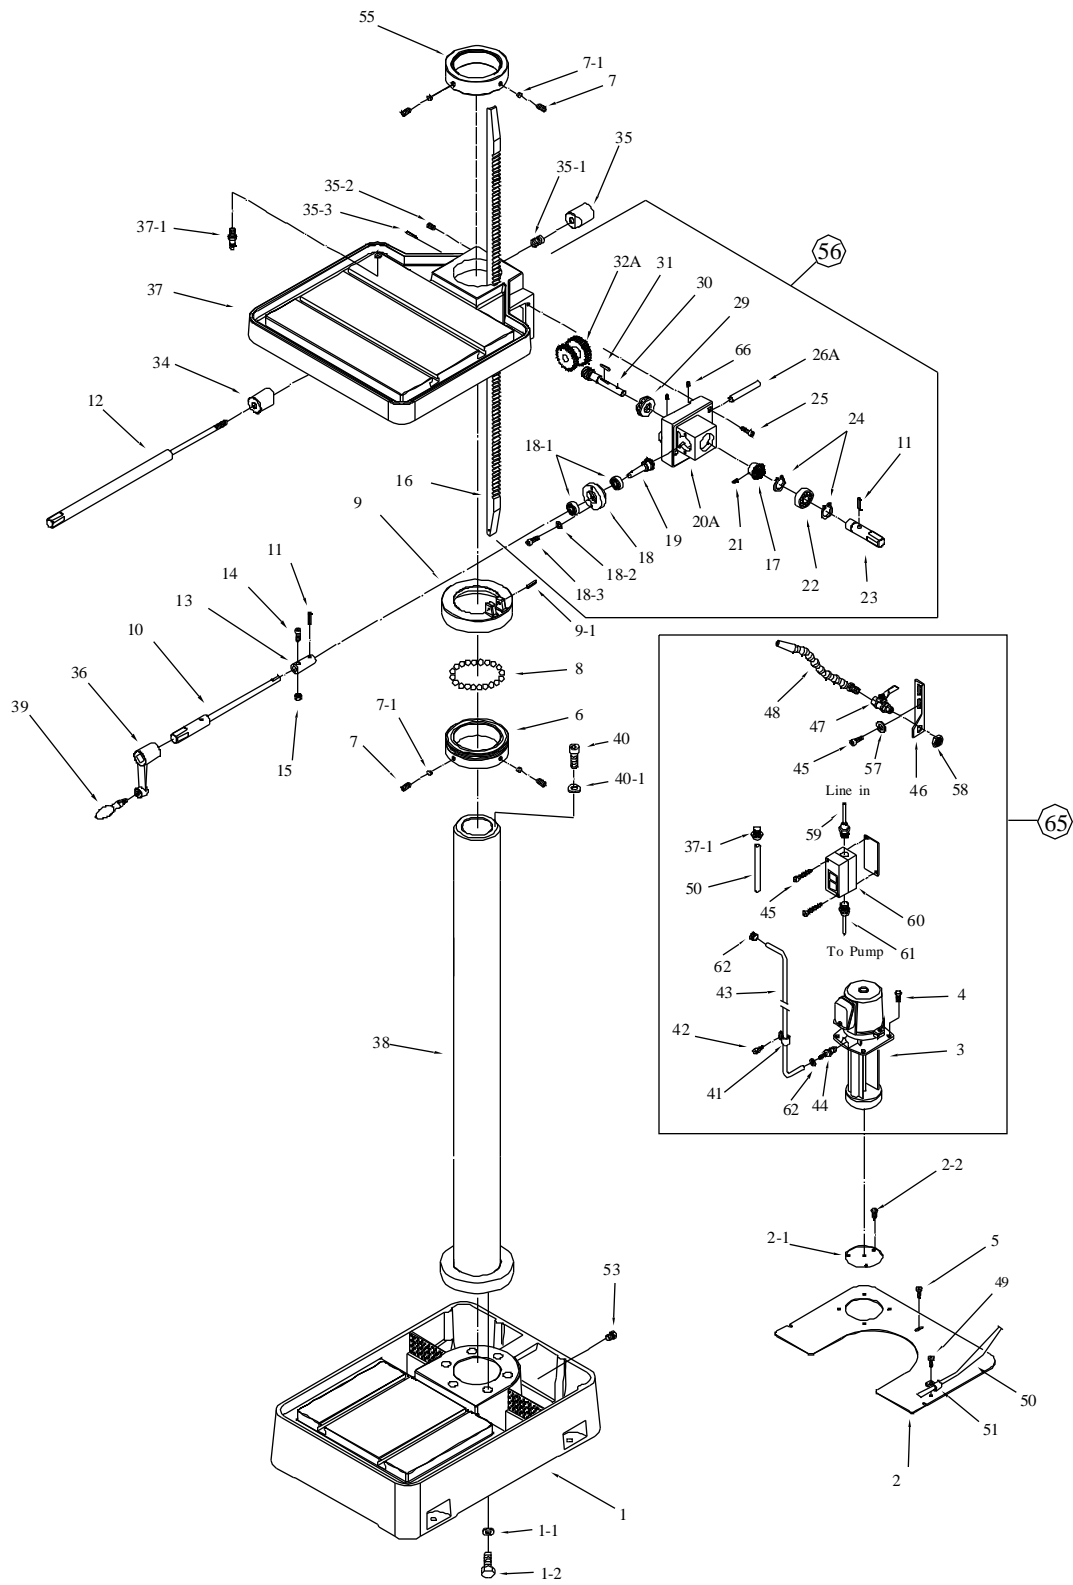

Table and Base (All Models)

Parts List: Table and Base (All Models)

Index No.	Part No.	Description	Size	Qty
1	J-5510288	Base		1
	J-5510288A	Base (serial no. 7090589 and higher for 2221/2223VS (serial no. 7100425 and higher for 2232/2234AC)		1
1-1	TS-0720111	Lock Washer	1/2"	6
1-2	TS-0070031	Hex Cap Screw	1/2" x 1-1/2"	6
2	J-5510289	Coolant Cover Plate		1
2-1	20EVS-C2-1	Small Cover		1
2-2	20EVS-C4	Screw w/Washer	1/4"	3
3	5510456	Coolant Pump	115V, 1P	1
	5512103	Coolant Pump	220/440V, 3P	1
4	5510291	Hex Bolt		4
5	5517388	Pan Head Screw		3
6	5510293	Ball Seat		1
	5510293A	Ball Seat (serial no. 7090589 and higher for 2221/2223VS (serial no. 7100425 and higher for 2232/2234AC)		1
7	5510294	Set Screw		4
7-1	5517389	Brass Block		4
8	5510295	Ball Bearing		1
9	J-5510296	Lock Ring		1
	J-5510296A	Lock Ring (serial no. 7090589 and higher for 2221/2223VS (serial no. 7100425 and higher for 2232/2234AC)		1
9-1	5517390	Pin		1
10	5516859	Table Raiser Shaft		1
11	5510298	Spring Pin		4
12	5516858	Table Clamp Shaft		1
13	5516860	Table Raiser Coupling		1
14	5510300	Socket Head Screw		1
15	5510301	Nut		1
16	5510302	Rack		1
17	5514663	Large Bevel Gear		1
18	5517391	Bearing Housing		1
18-1	5517392	Ball Bearing	6202ZZ	2
18-2	5517393	Washer		2
18-3	5510303	Cap Screw		2
19	5510304	Small Bevel Gear		2
20	J-5510305	Bracket Cover		1
20A	J-5510305A	Bracket Cover (serial no. 10120276 and higher for J-2221/J-2223VS) (serial no. 11010102 and higher for J-2232AC/J-2234AC)		1
21	5510306	C-Ring		1
22	5510307	Ball Bearing		1
23	5510308	Shaft		1
24	5510309	C-Ring		2
25	5510310	Socket Head Screw		4
26	5510311	Shaft		1
26A	5510311A	Shaft (serial no. 10120276 and higher for J-2221/J-2223VS) (serial no. 11010102 and higher for J-2232AC/J-2234AC)		1
29	5510314	Bearing		1
30	5510315	Table Raise Worm		1
31	5510316	Key		1
32	5510317	Worm Gear		1
32A	5510317A	Worm Gear Assembly (serial no. 10120276 and higher for J-2221/J-2223VS) (serial no. 11010102 and higher for J-2232AC/J-2234AC)		1
34	5510319	Front Cam Lock		1
35	5510320	Rear Cam Lock		1
35-1	5517396	Spring		1
35-2	5517397	Cap Screw	M6x25	1
35-3	5517398	Pin	5x25	2