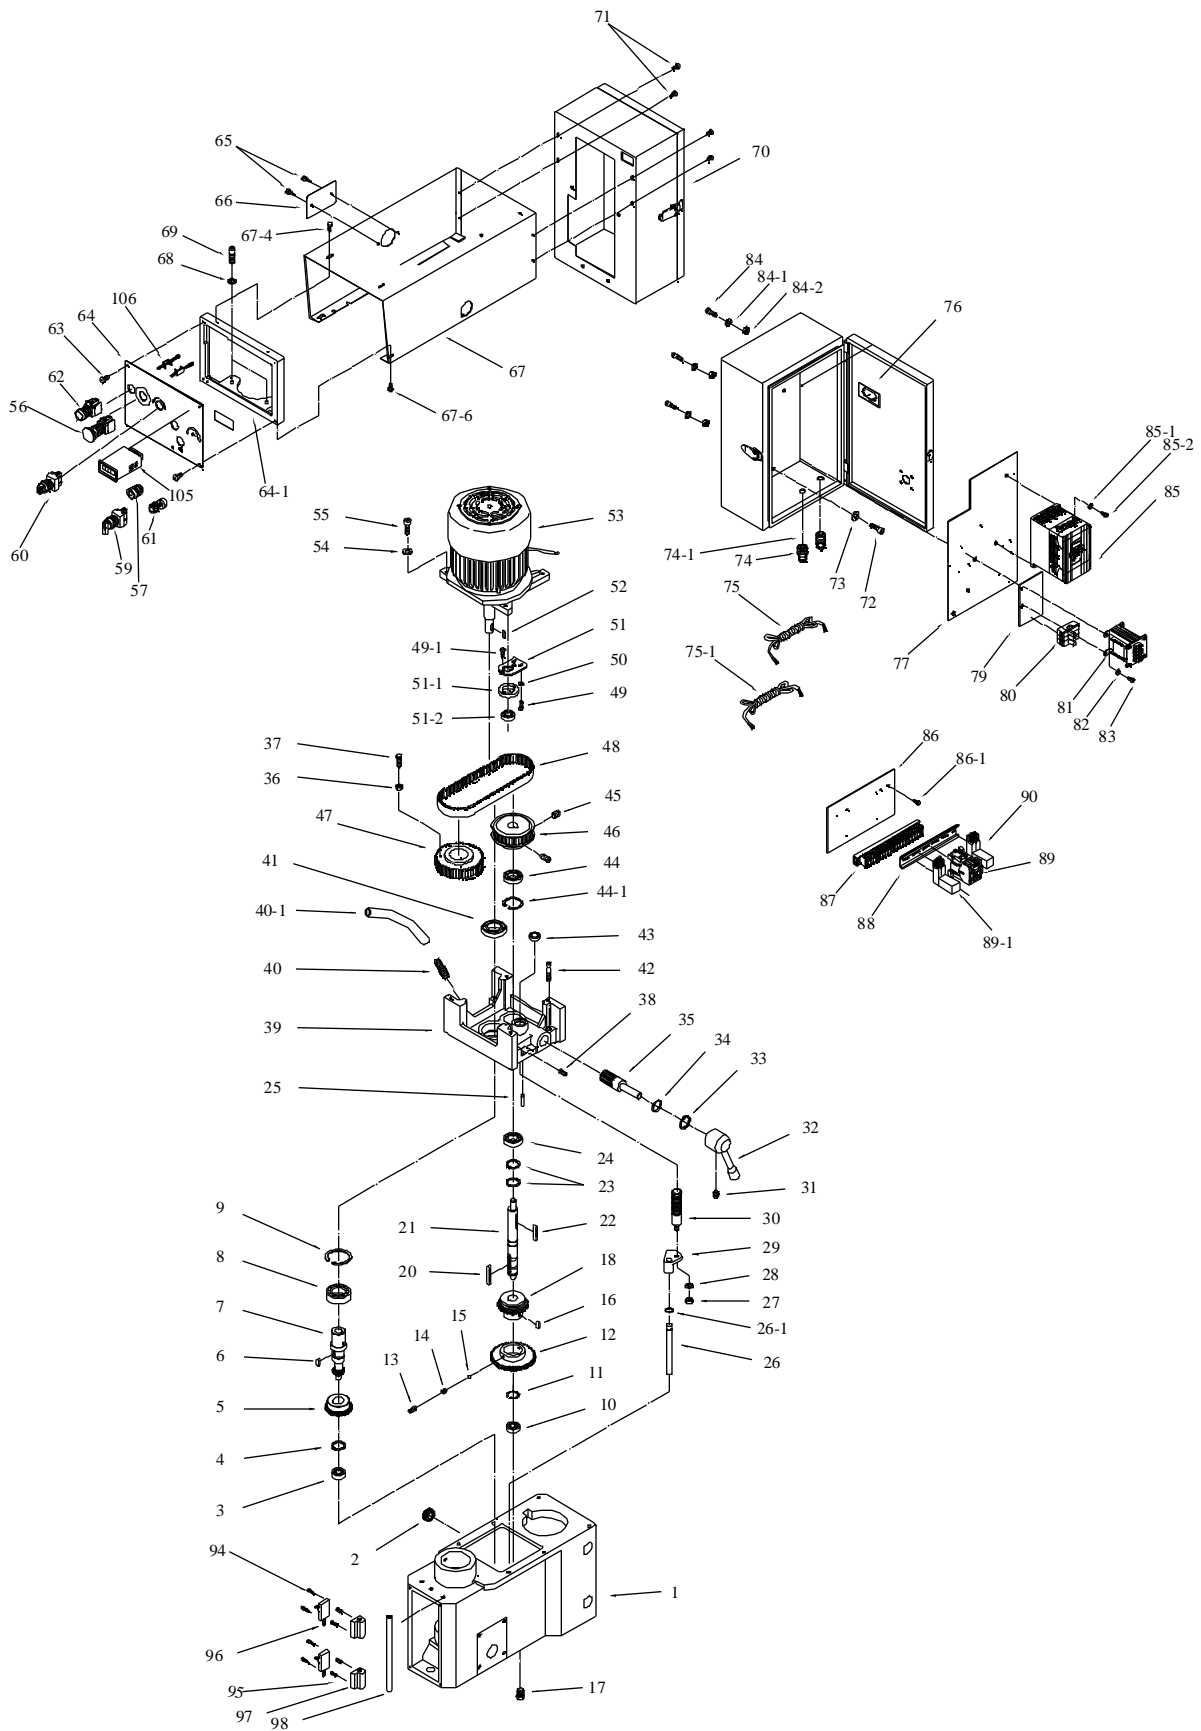

## Parts List: Drill Head – Inverter Speed Control (J-2232AC and J-2234AC)

Index No.	Part No.	Description	Size	Qty
1	J-5517332	Head Casting		1
2	5510142	Oil Window		1
3	5510143	Ball Bearing		1
4	5510144	Retaining Ring		1
5	5510145	Gear	32T	1
6	5510146	Key		1
7	5510147	Drive Shaft	13T	1
8	5510148	Ball Bearing		1
9	5510149	Retaining Ring		1
10	5510150	Ball Bearing		1
11	5510151	Retaining Ring		1
12	5510153	Gear	55T	1
13	5510152	Set Screw		1
14	5510155	Spring		1
15	5510154	Steel Ball		1
16	5510159	Key		1
17	5517333	Drain Plug	3/8 NPT	1
18	5510158	Gear	18T	1
20	5510160	Key		1
21	5510161	Mid Shaft		1
22	5510162	Key		1
23	5510163	Retaining Ring		2
24	5510164	Ball Bearing		1
25	5510165	Pin		1
26	5510166	Bar		1
26-1	5517334	Ring		1
27	5510167	Hex Nut		1
28	5510168	Spring Washer		1
29	5510169	Speed Change Block		1
30	5510170	Gear Bar		1
31	5510171	Set Screw		1
32	5517335	Speed Lever		1
33	5517336	Retaining Ring		1
34	5510173	Oil Seal		1
35	5510177	Gear Shaft	18T	1
36	5517337	Hex Nut		1
37	5517338	Cap Screw		1
38	5510178	Set Screw		1
39	5517339	Gearbox Top Cover		1
40	5510180	Oil Fill Fitting		1
40-1	5517340	Fill Tube		1
41	5510181	Oil Seal		1
42	5510182	Bolt		1
43	5510183	Oil Seal		1
44	5510184	Oil Seal		1
44-1	5517341	Retaining Ring		1
45	5510185	Set Screw		1
46	5510186	Drive Pulley		1
47	5517342	Spindle Pulley	48T	1
48	5517343	Belt	720x8	1
49	5510189	Hex Bolt	M6x30	2
49-1	5517344	Flat Head Screw	M5x10	2
50	5517345	Flat Washer	M6	2
51	5517346	Bracket		1
51-1	5517347	Bearing Housing		1
51-2	5517348	Ball Bearing	6002ZZ	1
52	5510192	Key		1
53	J-5517349	Motor	2HP, 3PH, 220V	1
	J-5517350	Motor	2HP, 3PH, 440V	1
54	5510194	Washer		4
55	5510195	Screw		4
56	5510204	E-stop Switch		1
56-1	5510197	Speed Proximity Switch		1