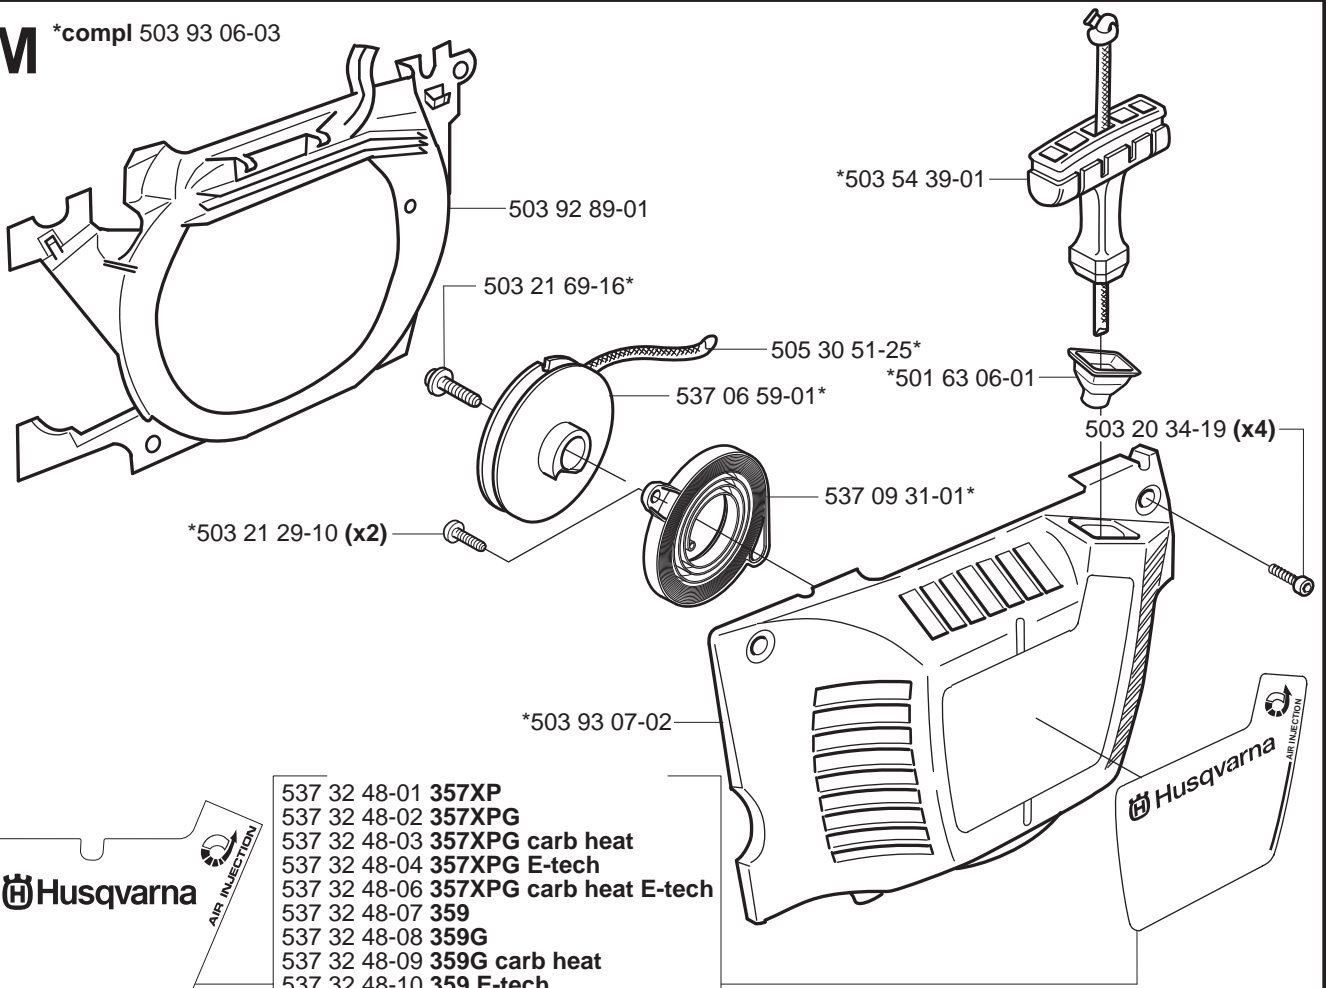

H***compl 503 92 53-71 (357XP, 359)**

J

*compl 503 92 30-71

K

L

Heated carburettor

M

*compl 503 93 06-03