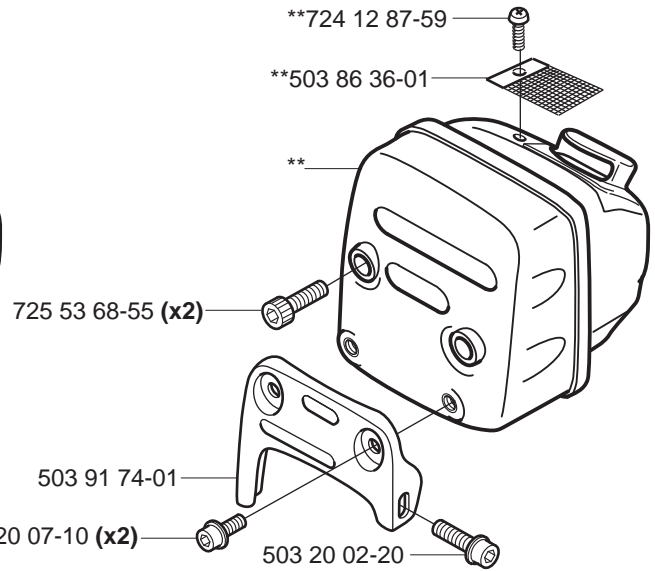

**G**80 μ 537 01 09-0144 μ 537 01 09-02

FELT 537 01 09-03

H***compl 503 92 53-71 (357XP, 359)**

J

*compl 503 92 30-71

K

L

Heated carburettor