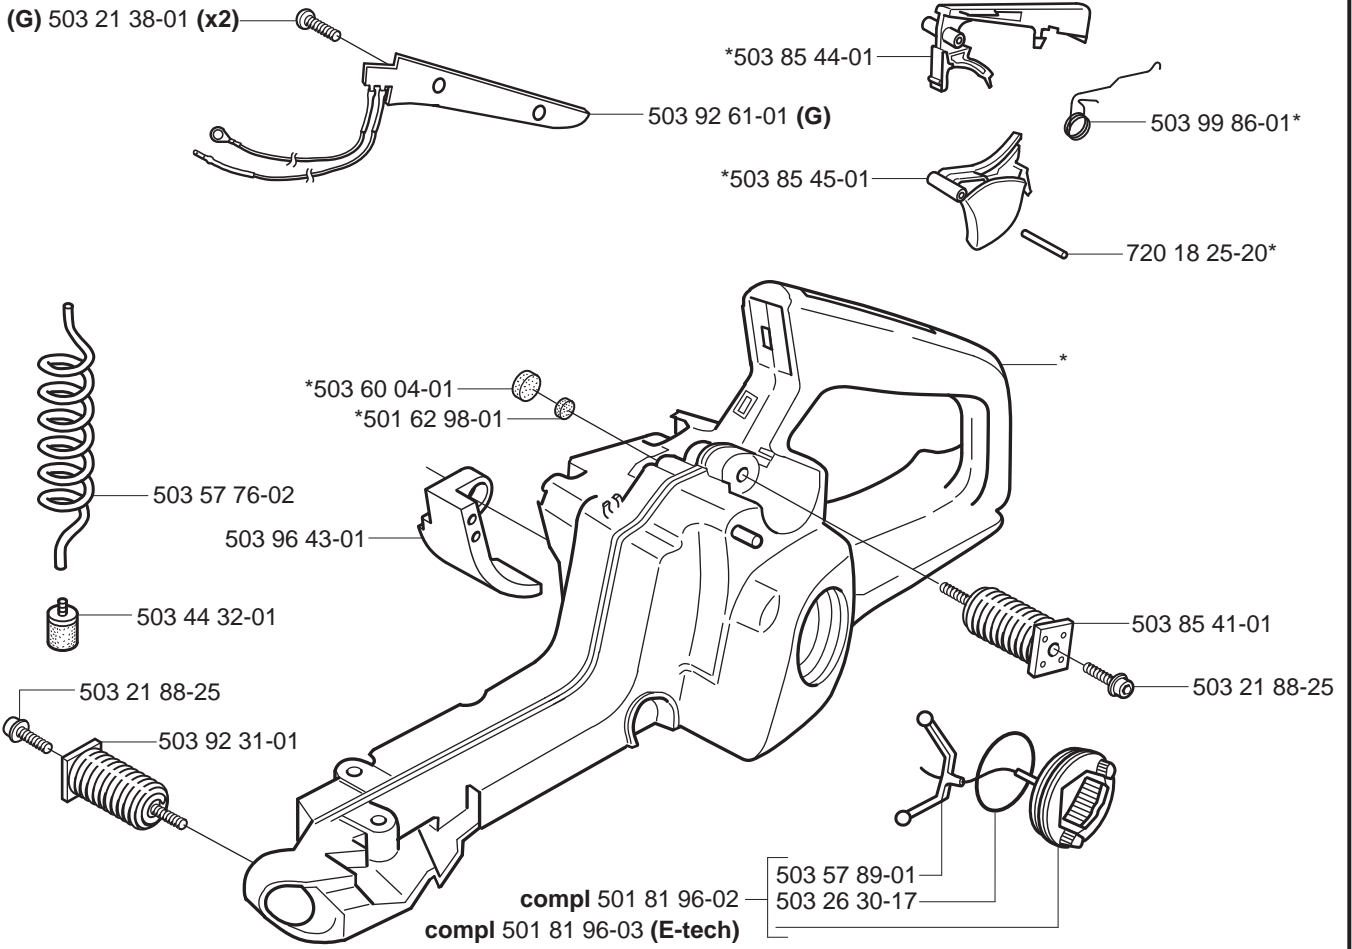

**G**80 μ 537 01 09-0144 μ 537 01 09-02

FELT 537 01 09-03

H***compl 503 92 53-71 (357XP, 359)**

J

*compl 503 92 30-71

K

L

Heated carburettor