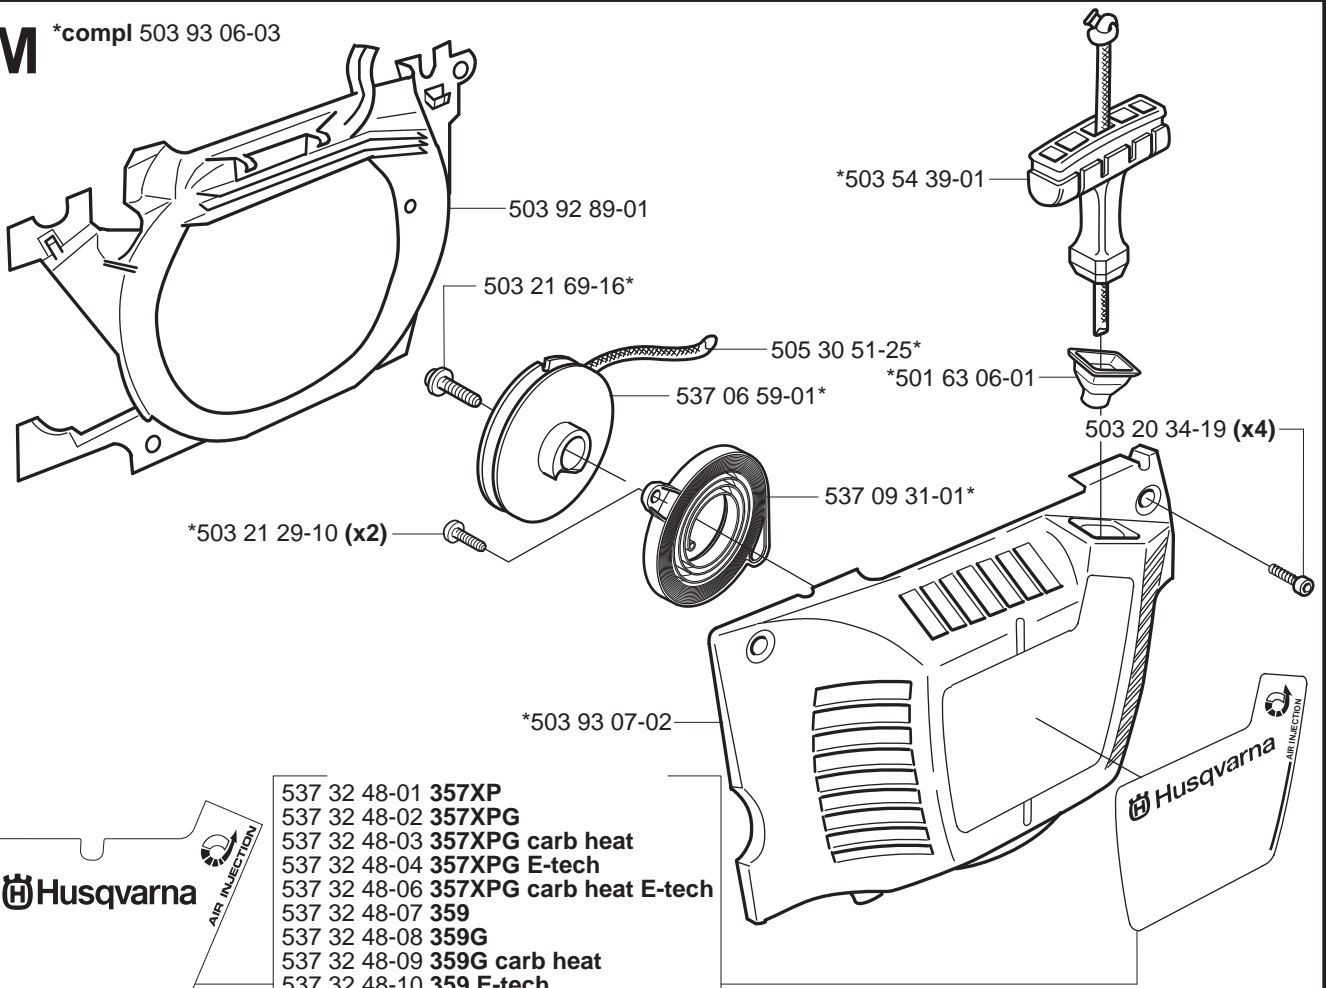

M

*compl 503 93 06-03

- 537 32 48-01 357XP
- 537 32 48-02 357XPG
- 537 32 48-03 357XPG carb heat
- 537 32 48-04 357XPG E-tech
- 537 32 48-06 357XPG carb heat E-tech
- 537 32 48-07 359
- 537 32 48-08 359G
- 537 32 48-09 359G carb heat
- 537 32 48-10 359 E-tech
- 537 32 48-11 359G E-tech
- 537 32 48-12 359G carb heat E-tech