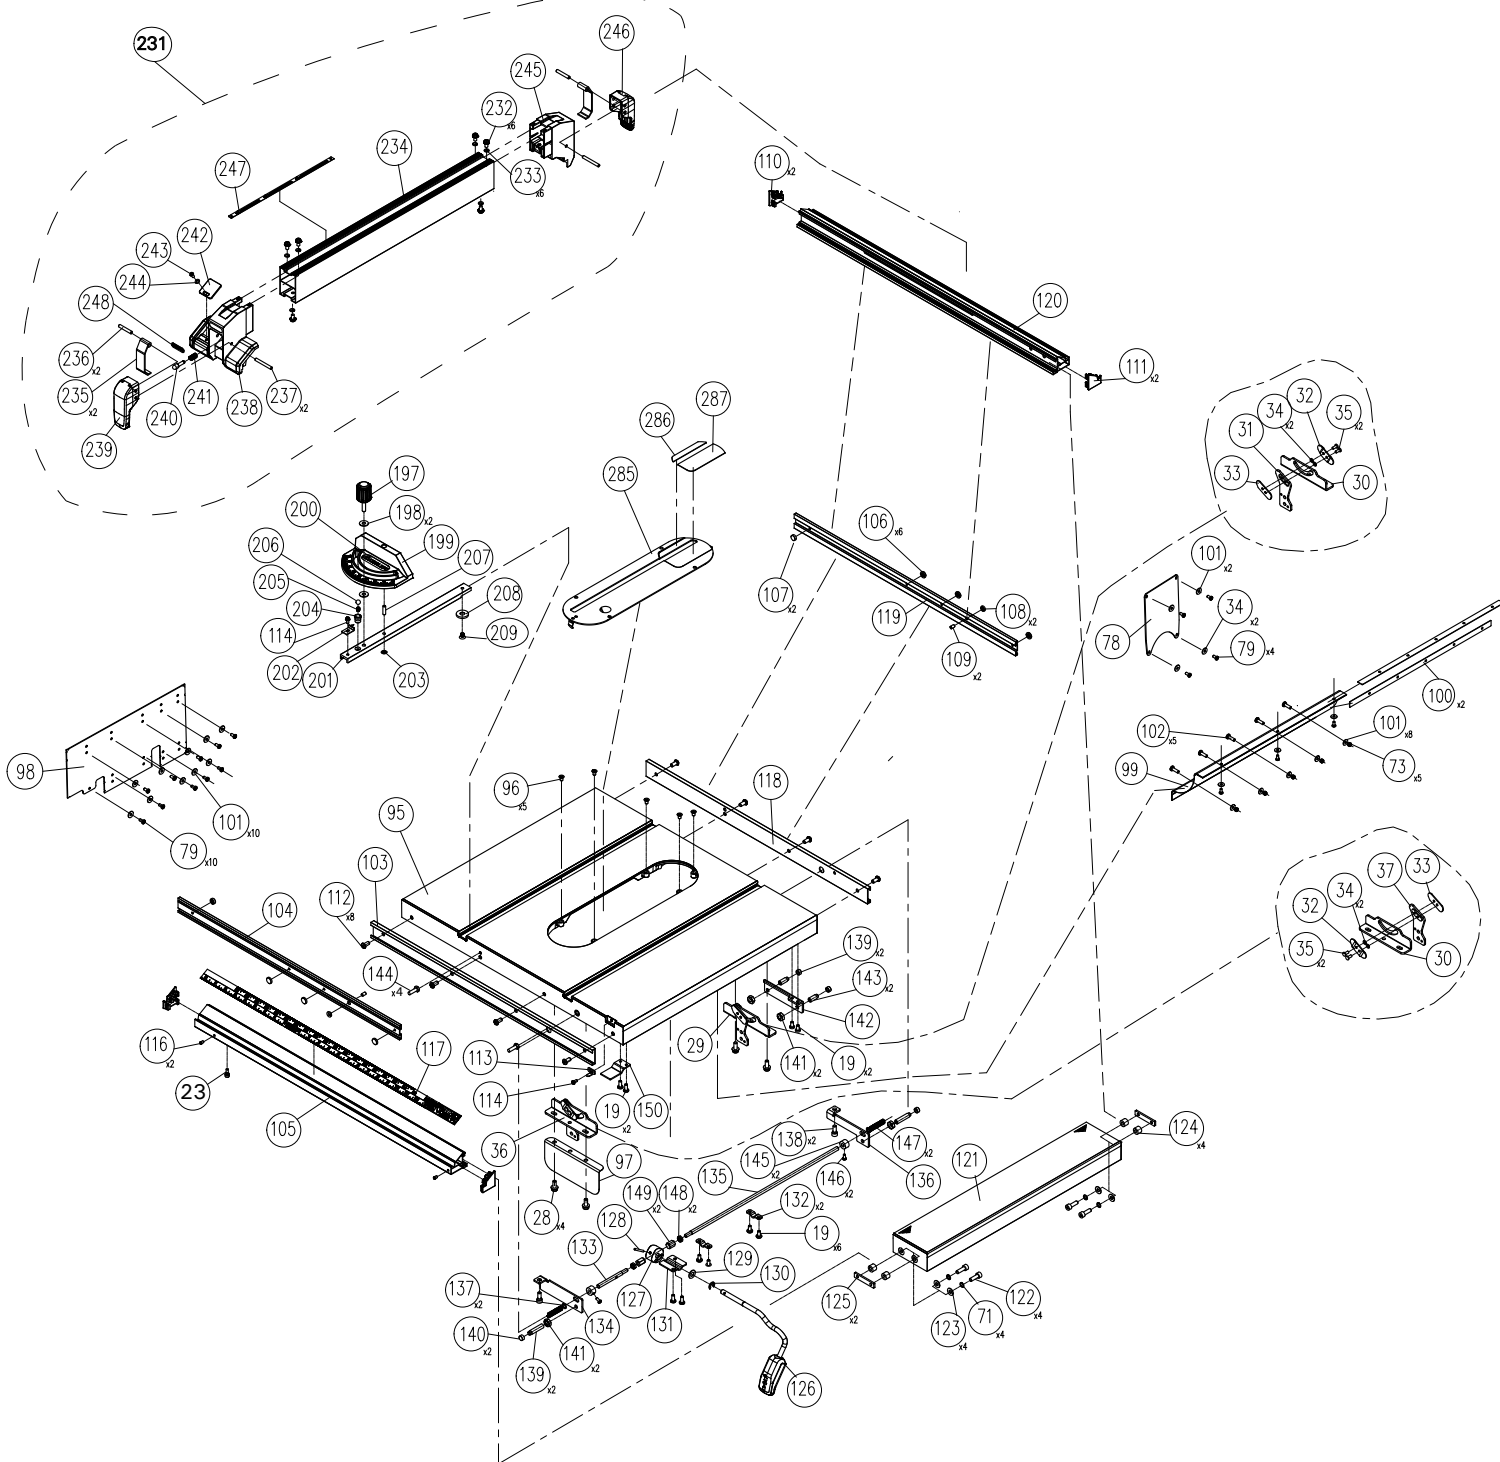

36-6020 COMPACT PORTABLE TABLE SAW - w/MOBILE STAND