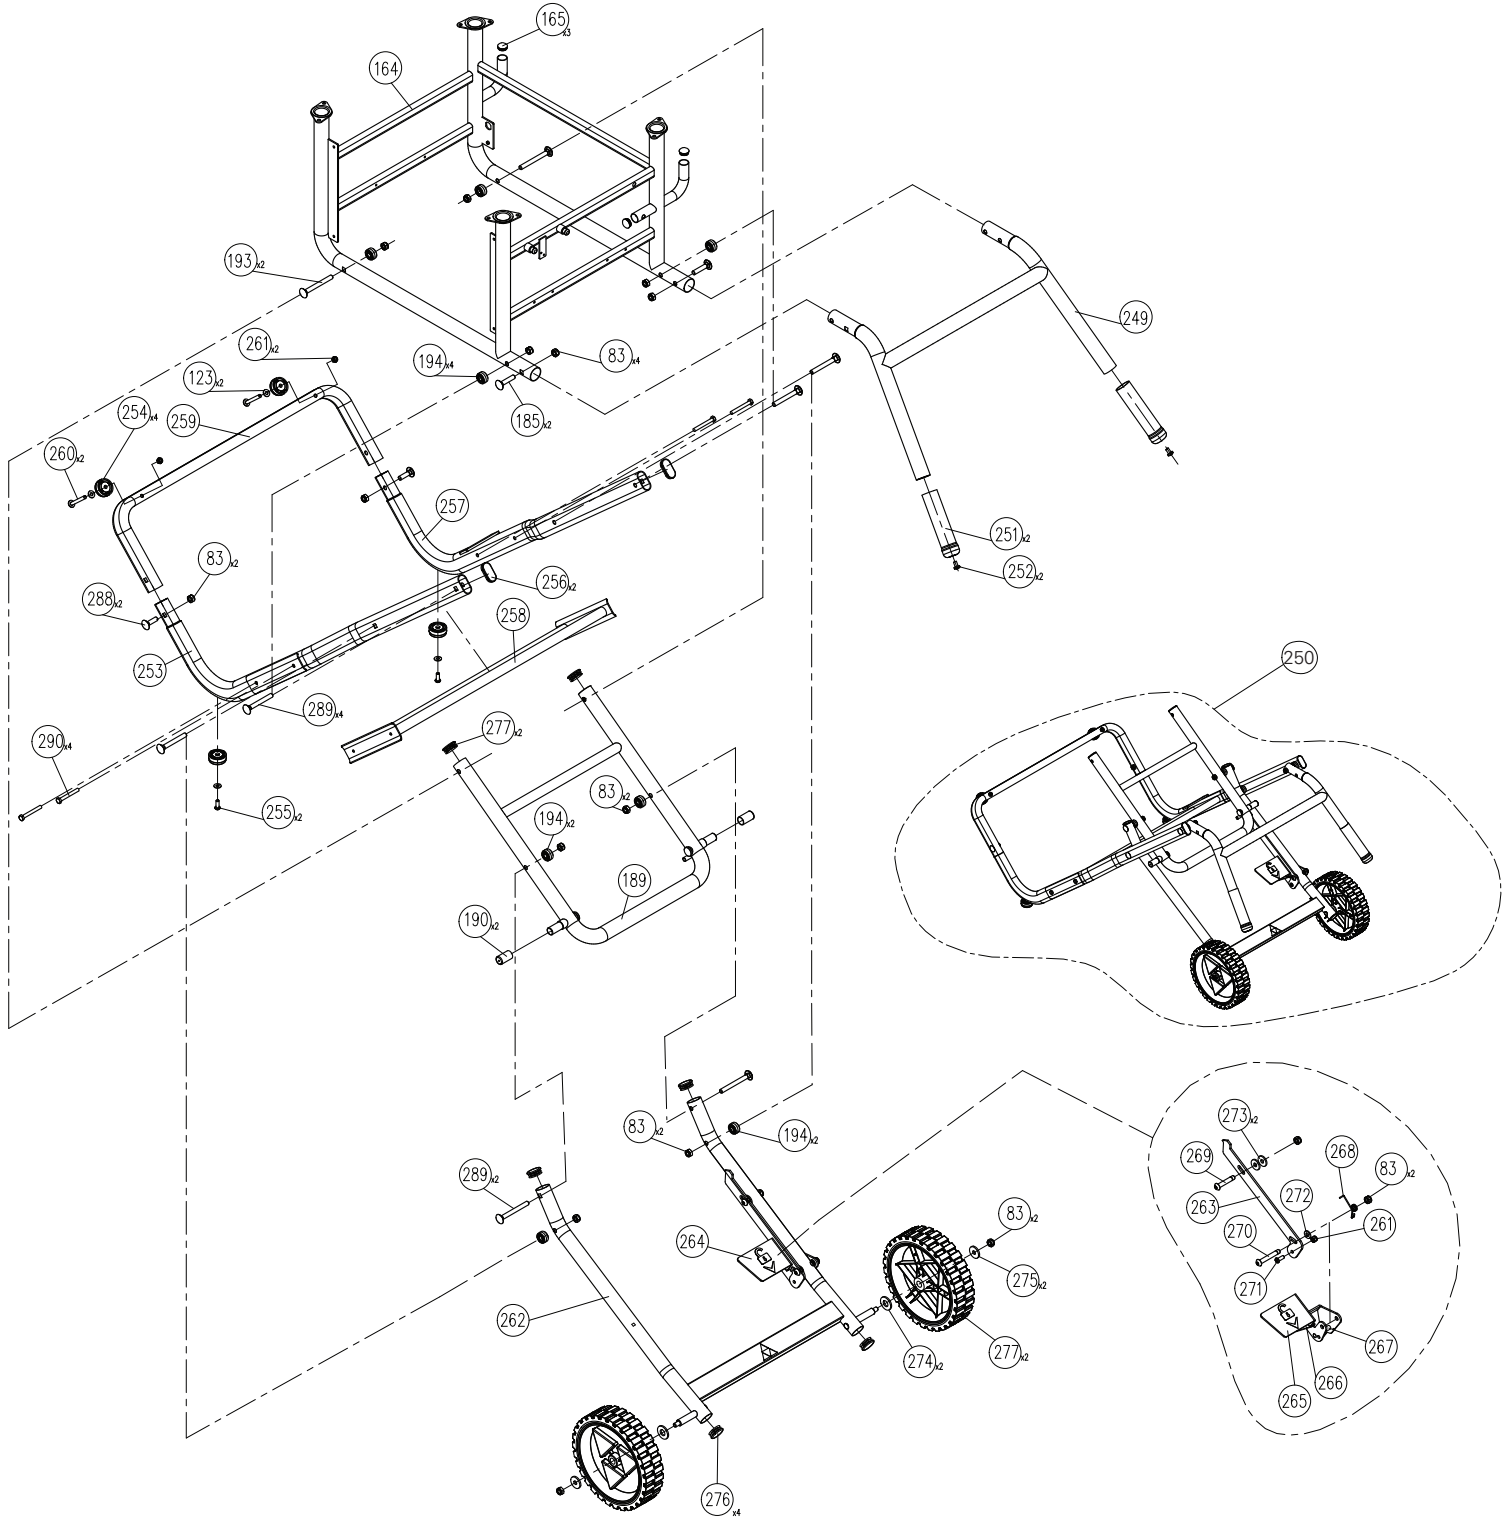

## REPLACEMENT PARTS

ITEM #	DELTA PART#	DESCRIPTION	QTY	ITEM #	DELTA PART#	DESCRIPTION	QTY
1	DPEC003408	Shaft	1	83*	DPEC003380	Lock Nut M8	18
2*	DPEC003409	Spring Pin 4mm X 20L	1	84*	DPEC003469	Flat Washer D8.2 X D16 X 1.5t	1
3*	DPEC003410	Washer Flat D8.2 X D20 X 1t	1	85	DPEC003470	Bevel Locking Lever	1
4*	DPEC003411	Key 3 X 3 X 8mm	2	86	DPEC003471	Special Hex Screw	1
5	DPEC003412	Bevel Gear PM-300C	2	87*	DPEC003472	Phillips Round Head Screw M6 X 10	1
6*	DPEC003413	Washer Flat D8.2 X D16 X 1t	3	88*	DPEC003473	Flat Washer D6 X D12 X1t	1
7*	DPEC003414	Hex Soc Hd Scrw w/Flat Washer M4 X 12	2	89	DPEC003474	Plastic Flat Washer D10.5 X 32 X 1.5t PE Black	1
8*	DPEC003415	Washer Flat D4 X 16 X 1t	1	90	DPEC003475	Flat Washer D10.5 X 32 X 1t Black	1
9	DPEC003416	Rod Supporting PM-300C	1	91	DPEC003476	Bevel Indicator	1
10*	DPEC003417	Hex Soc Hd Scrw w/Spring Washer M5 X 12	2	92*	DPEC003477	Phillips Round Head Screw M5 X 8	1
11	DPEC003418	Conical Washer D8 X D16 X 0.8t	1	94	DPEC003478	Hanging Tag	1
12	DPEC003419	Lifting Rod Black Oxide	1	95	DPEC003479	Table	1
13*	DPEC003420	Washer Flat D5 X D16 X 1.5t	1	96*	DPEC003480	Phillips Flat Head Screw M5 X 8	5
14*	DPEC003421	Pan Head Hex Socket Screw M5 X 12	1	97	DPEC003481	Rear Stop Plate	1
15	DPEC003422	Sliding Rod Front	1	98	DPEC003482	Left Dust Cover Sheet	1
16	DPEC003423	Sliding Rod Rear	1	99	DPEC003483	Right Dust Cover Sheet	1
17*	DPEC003424	Phillips Rnd Hd M5 X 25 w/Flat Washer	3	100	DPEC003484	Right Cover Sheet Plate	1
18	DPEC003425	Dust Chute Guard	1	101*	DPEC003485	Flat Washer D4 X D12 X 1t	18
19	DPEC003426	Buttn Hd Hex Socket Screw M5 X 12	16	102*	DPEC002935	Phillips Round Head Screw M4 X 6	5
20	DPEC003427	Dust Chute Assembly	1	103	DPEC003487	Front Rail	1
21*	DPEC003428	Spring Pin D4 X 10mm	4	104	DPEC003488	Front Middle Rail	1
22*	DPEC002171	Tooth Washer M6	4	105	DPEC003489	Front Slide Rail	1
23*	DPEC003429	Buttn Hd Hex Socket Screw M6 X 12	20	106	DPEC003490	Middle Rail Sleeve	6
24	DPEC003430	Dust Chute Cover	1	107	DPEC003491	Middle Rail Stop	2
25*	DPEC003431	Blade 10" 28T	1	108	DPEC003492	Middle Rail Insert	2
26	DPEC003432	Blade Flange	1	109*	DPEC003493	Set Screw M5 X 8	2
27	DPEC003433	Blade Nut	1	110	DPEC003494	Rail Cap (Left)	2
28*	DPEC003434	Bn Hd Hex Soc Srw M6 X 16 w/Flat Washer	4	111	DPEC003495	Rail Cap (Right)	2
29	DPEC003435	Rear Support Plate Assembly	1	113	DPEC003496	Pointer	1
34*	DPEC003438	Washer Flat D4.1 X 7.5 X 1.2t	7	114*	DPEC003497	Phillips Round Hd Screw M4 X 8 w/Flat Washer	2
36	DPEC003436	Front Support Plate Assembly	1	115*	DPEC003498	Phillips Rnd Hd Screw M6 X 12 w/Spring Washer	1
38	DPEC003437	Motor Assembly	1	116*	DPEC003499	Phillips Round Head Screw M4 X 5	2
39	DPEC003439	Needle Bearing	1	117	DPEC003500	Scale Ruler	1
40	DPEC003440	Shaft	1	118	DPEC003501	Rear Aluminium Rail	1
41	DPEC003441	Inner Blade Flange	1	119	DPEC003502	Rear Middle Rail	1
42	DPEC003442	Bearing Cover	1	120	DPEC003503	Rear Slide Rail	1
43	DPEC003443	Bearing	1	121	DPEC003504	Extension Wing	1
44*	DPEC003444	Torx Screw M5 X 8	2	122*	DPEC003505	Hex Socket Bolt M6 X 20	4
45	DPEC003445	Spacer Ring D17.05 X D24 X 2t	1	123*	DPEC003506	Flat Washer D6 X D14 X1t	8
46	DPEC003446	Drive Gear	1	124	DPEC003507	Extension Wing Spacer Ring	4
47	DPEC003447	C-Ring S-17	1	125	DPEC003508	Fixed Rail Plate	2
48	DPEC003448	Gasket	1	126	DPEC003509	Fixed Rod Handle	1
49*	DPEC003449	Torx Screw M5 X 12	3	127	DPEC003510	Cam	1
52*	DPEC003565	Cable Clamp	4	128	DPEC003511	Spring Pin D3 X 28	1
53	DPEC003450	Brush Holder	2	129*	DPEC003396	Flat Washer D8 X D16 X 1t	1
62	DPEC003451	Brush 17 X 17 X 7	2	130	DPEC002216	E-Ring E7	1
63	DPEC003452	Brush Cap	2	131	DPEC003512	Fixed Rod Press Buckle	1
64	DPEC003453	Riving Knife Assembly	1	132	DPEC003513	Mandrel Press Buckle	2
65*	DPEC003454	Set Screw M6 X 10	3	133	DPEC003514	Front Push Rod	1
66	DPEC003455	Riving Knife Cover Plate	1	134	DPEC003515	Front Rail Push Pedal	1
67	DPEC003456	Shoulder Screw	2	135	DPEC003516	Rear Push Rod	1
68	DPEC003457	Spring Holder (Riving Knife Assembly)	1	136	DPEC003517	Rear Rail Push Pedal	1
69*	DPEC003458	Phillips Flat Head Screw M3 X 8	2	137*	DPEC003518	Flat Washer D7 X D10 X 1t	2
70	DPEC003459	Compression Spring (Riving Knife Assembly)	1	138	DPEC003519	Hex Socket Shoulder Screw M6 X 14.8	2
71*	DPEC003460	Spring Washer	5	139	DPEC003520	Set Screw M8 X 35	2
72	DPEC003461	Knob M6 (riving Knife Assembly)	1	140	DPEC003521	Rail Fixed Sleeve	4
73*	DPEC003318	Lock Nut M4	5	141*	DPEC002229	Hex Nut M8	4
74	DPEC003462	Shaft Screw Assembly	1	142	DPEC003522	L-Plate	1
75*	DPEC002909	Hex Head Bolt M5 X 20	2	143	DPEC003523	Rail Adjustment Screw M8 X 20	2
76	DPEC003463	Motor Base	1	144	DPEC003524	Plastic Flat Set Screw M5 X 6	4
77*	DPEC003464	Phillips Round Head Screw M5 X 10	2	145	DPEC003525	Spring Fixed Block	2
78	DPEC003465	Left Dust Cover	1	146*	DPEC003024	Phillips Round Head Screw M4 X 8	2
79*	DPEC002984	Phillips Round Head Screw M4 X 8	15	147	DPEC003526	Compression Spring	2
80	DPEC003466	Riving Knife	1	148*	DPEC001304	Hex Nut M6	2
81	DPEC003467	Hand Wheel	1	149	DPEC003527	Special Hex Cap Nut	2
82*	DPEC003468	Hex Nut M6 10mm X 5.5H	1	150	DPEC003528	Rail Stop Plate	1