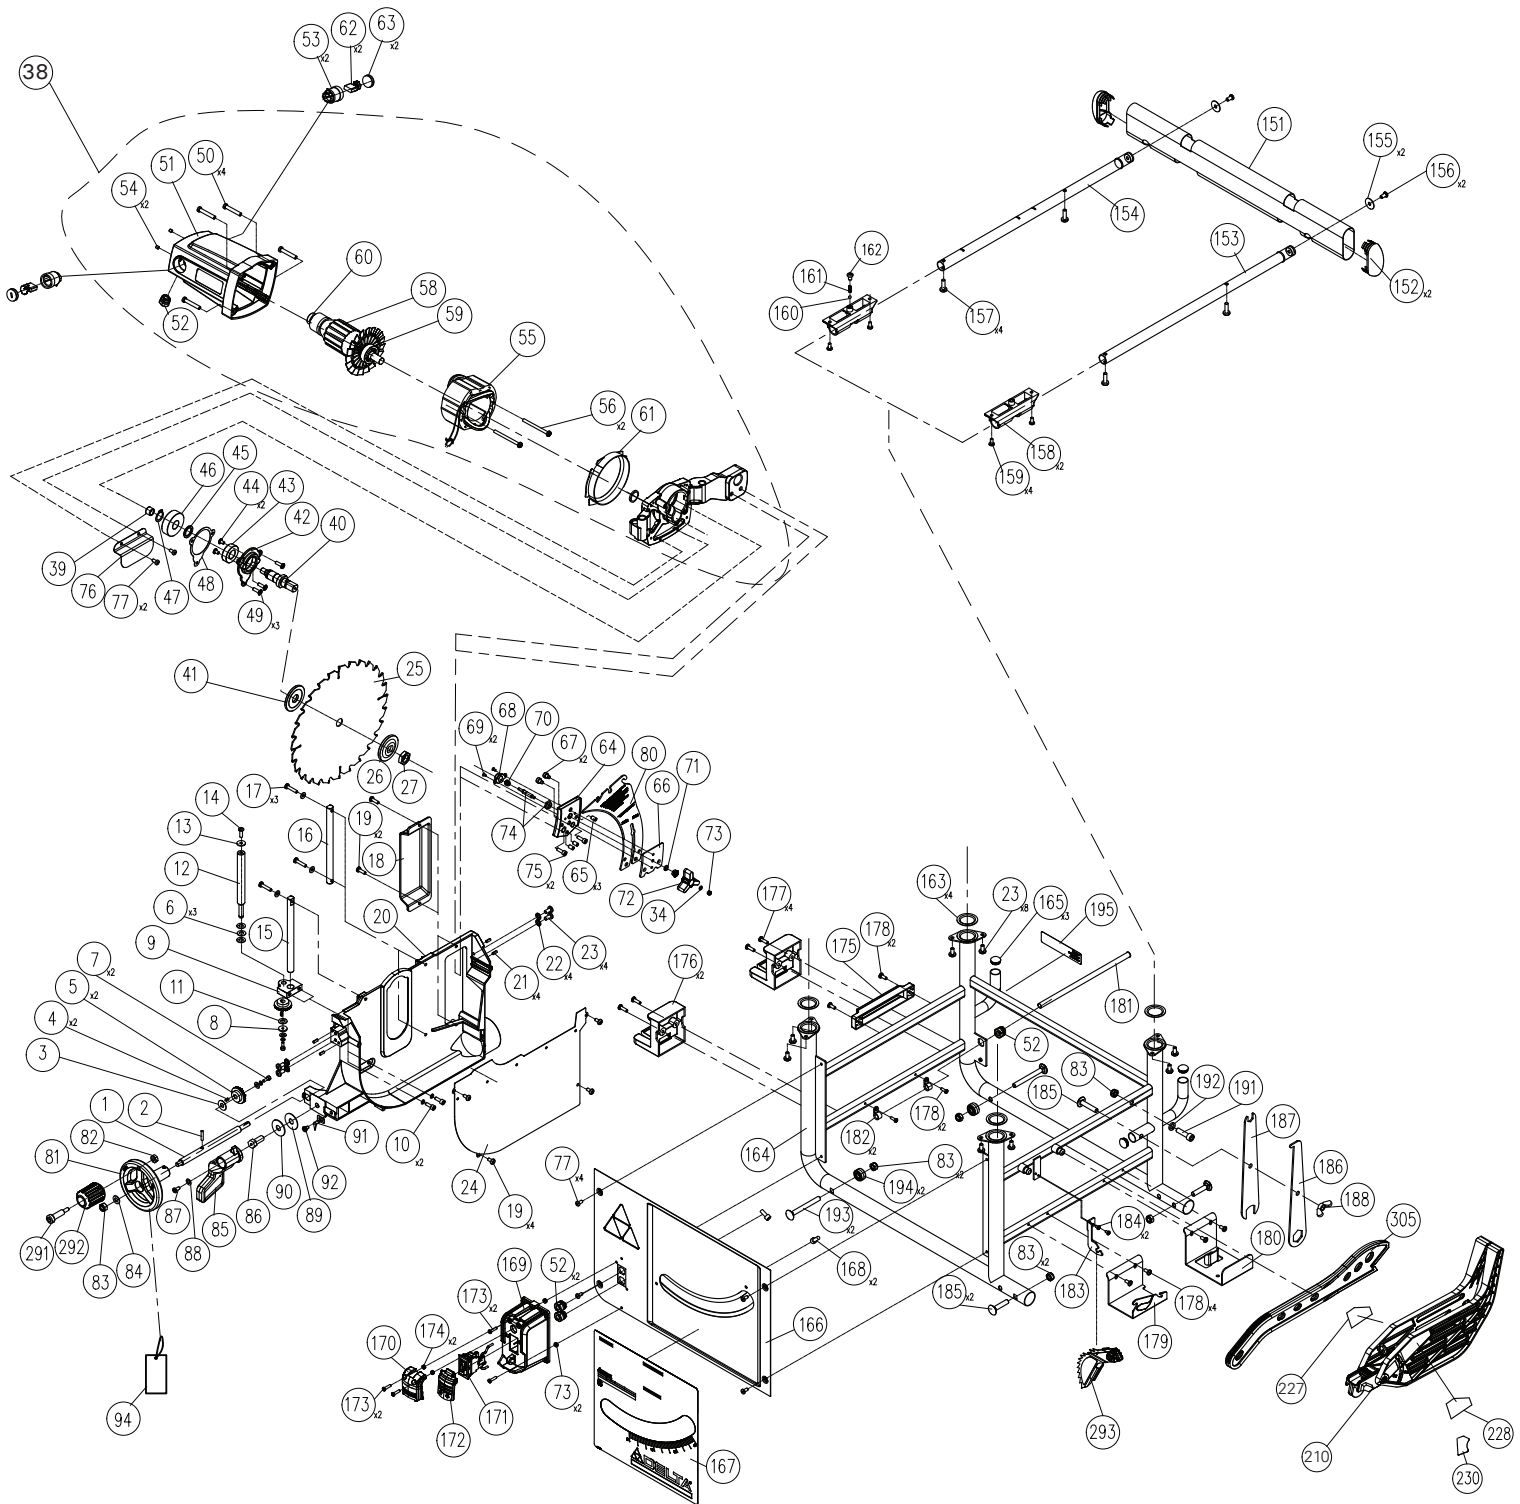

**TS-41**  
PART # DPEC003406  
DATE: 01-14-15  
REVISED: 02-06-15

**POWER EQUIPMENT CORPORATION**

**36-6020 COMPACT PORTABLE TABLE SAW - w/MOBILE STAND**

POWER EQUIPMENT CORPORATION

**TS-41**  
PART # DPEC003406  
DATE: 01-14-15  
REVISED: 02-06-15

# 36-6020 COMPACT PORTABLE TABLE SAW - w/MOBILE STAND

POWER EQUIPMENT CORPORATION

**TS-41**  
PART # DPEC003406  
DATE: 01-14-15  
REVISED: 02-06-15