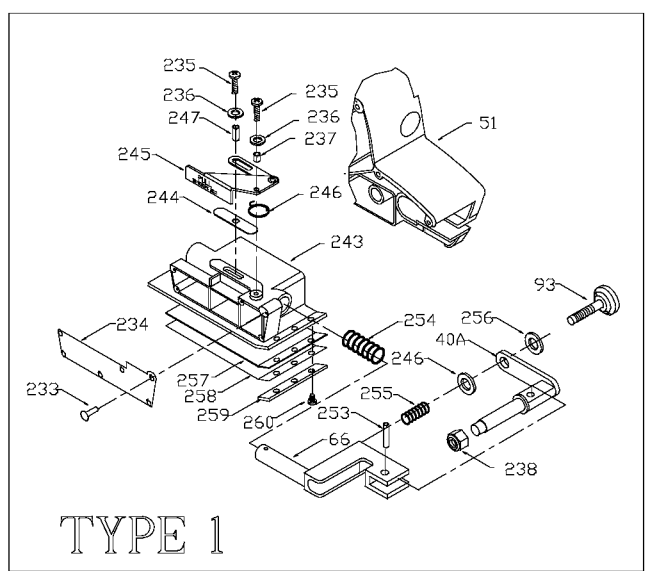

# PORTER-CABLE BELT SANDERS

trained repairmen. Contact the nearest Porter-Cable Service Center or other competent repair center.

Type 1, 2, 3,

361  
362  
363

TYPE 1

TYPE 2

## Parts List for 362 Type 4

Item Number	Part Number	Description	Qty Required
1	000000-00	No Longer Available	1
1	000000-00	No Longer Available	1
1	000000-00	No Longer Available	1
1	839325	FAN VACUUM	1
2	000000-00	No Longer Available	1
2	860972	FIELD 115V	1
3	N031635	BRUSH & SPRING	2
3	803483	BRUSH CAP	2
3	873497	BRUSH HOLDER	2
4	000000-00	No Longer Available	1
5	N380209	CORD ASM,16-3SJ, 7FT	1
5	000000-00	No Longer Available	1
5	875863	CORD	1
11	803876SV	BEARING	3
12	804211	BEARING,NEEDLE	3
12	803846SV	BEARING	3
15	330003-05	BEARING,BALL	3
23	801852	SEAL	1
31	000000-00	No Longer Available	1
31	000000-00	No Longer Available	1
37	862604	BELT	1
37	903840	DRIVE PULLEY	1
37	000000-00	No Longer Available	1
40	861323	DRIVE SHAFT	1
40	000000-00	No Longer Available	1
51	000000-00	No Longer Available	1
51	000000-00	No Longer Available	1

## Parts List for 362 Type 4

Item Number	Part Number	Description	Qty Required
209	883485	SCREW	10
211	000000-00	No Longer Available	1
212	000000-00	No Longer Available	10
213	844107	SCREW	10
214	803496	WASHER	10
215	802388	SCREW	10
216	000000-00	No Longer Available	1
218	000000-00	No Longer Available	10
219	882036	SCREW	10
221	802289	SCREW	10
222	000000-00	No Longer Available	1
223	801372	NUT	10
224	883479	SCREW	10
227	000000-00	No Longer Available	10
228	876965	SCREW	10
229	000000-00	No Longer Available	10
230	878262	SCREW	10
231	893792	SCREW	10
232	330045-09	SCREW	10
234	000000-00	No Longer Available	1
235	000000-00	No Longer Available	10
236	848741	WASHER	10
238	823254	NUT	10
239	803317	WASHER	10
240	803365	CAP	1
241	878563	KEY	1
242	802942	RING	10