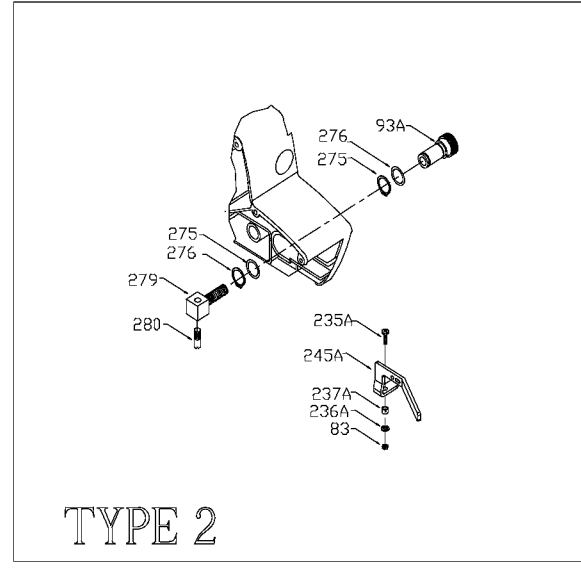

# PORTER-CABLE BELT SANDERS

trained repairmen. Contact the nearest Porter-Cable Service Center or other competent repair center.

Type 1, 2, 3,

361  
362  
363

TYPE 1

TYPE 2

## Parts List for 362 Type 4

Item Number	Part Number	Description	Qty Required
1	000000-00	No Longer Available	1
1	000000-00	No Longer Available	1
1	000000-00	No Longer Available	1
1	839325	FAN VACUUM	1
2	000000-00	No Longer Available	1
2	860972	FIELD 115V	1
3	N031635	BRUSH & SPRING	2
3	803483	BRUSH CAP	2
3	873497	BRUSH HOLDER	2
4	000000-00	No Longer Available	1
5	N380209	CORD ASM,16-3SJ, 7FT	1
5	000000-00	No Longer Available	1
5	875863	CORD	1
11	803876SV	BEARING	3
12	804211	BEARING,NEEDLE	3
12	803846SV	BEARING	3
15	330003-05	BEARING,BALL	3
23	801852	SEAL	1
31	000000-00	No Longer Available	1
31	000000-00	No Longer Available	1
37	862604	BELT	1
37	903840	DRIVE PULLEY	1
37	000000-00	No Longer Available	1
40	861323	DRIVE SHAFT	1
40	000000-00	No Longer Available	1
51	000000-00	No Longer Available	1
51	000000-00	No Longer Available	1

## Parts List for 362 Type 4

Item Number	Part Number	Description	Qty Required
209	883485	SCREW	10
211	000000-00	No Longer Available	1
212	000000-00	No Longer Available	10
213	844107	SCREW	10
214	803496	WASHER	10
215	802388	SCREW	10
216	000000-00	No Longer Available	1
218	000000-00	No Longer Available	10
219	882036	SCREW	10
221	802289	SCREW	10
222	000000-00	No Longer Available	1
223	801372	NUT	10
224	883479	SCREW	10
227	000000-00	No Longer Available	10
228	876965	SCREW	10
229	000000-00	No Longer Available	10
230	878262	SCREW	10
231	893792	SCREW	10
232	330045-09	SCREW	10
234	000000-00	No Longer Available	1
235	000000-00	No Longer Available	10
236	848741	WASHER	10
238	823254	NUT	10
239	803317	WASHER	10
240	803365	CAP	1
241	878563	KEY	1
242	802942	RING	10