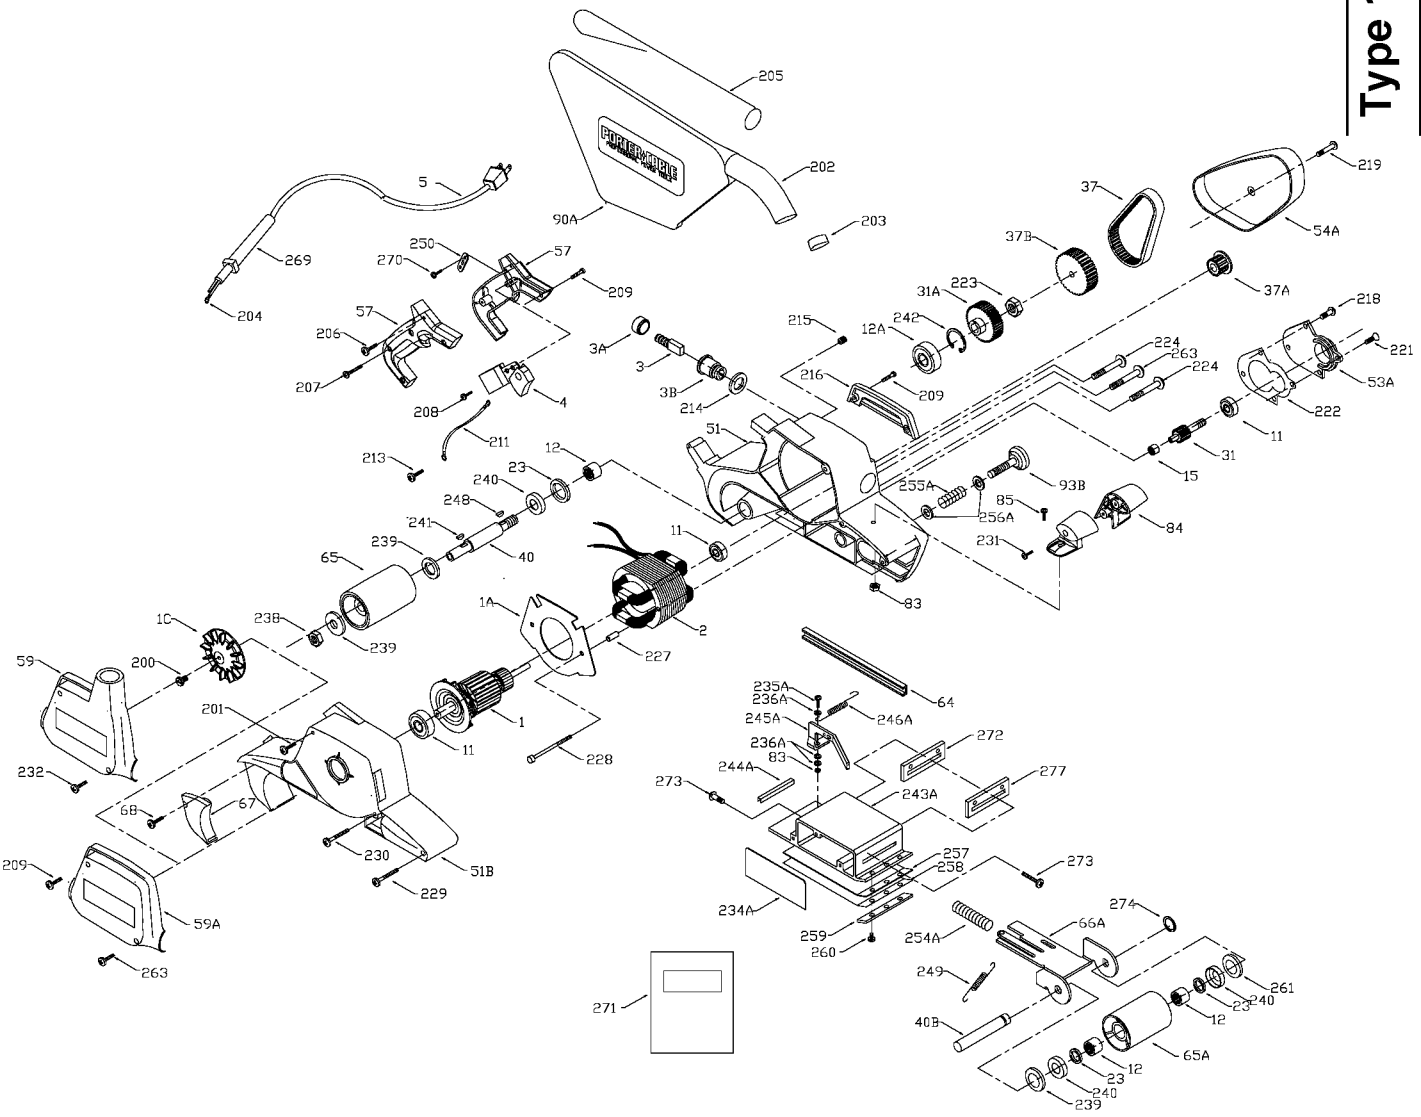

# PORTER-CABLE BELT SANDERS

trained repairmen. Contact the nearest Porter-Cable Service Center or other competent repair center.

Type 1, 2, 3,

361  
362  
363

TYPE 1

TYPE 2

## Parts List for 362 Type 4

Item Number	Part Number	Description	Qty Required
1	000000-00	No Longer Available	1
1	000000-00	No Longer Available	1
1	000000-00	No Longer Available	1
1	839325	FAN VACUUM	1
2	000000-00	No Longer Available	1
2	860972	FIELD 115V	1
3	N031635	BRUSH & SPRING	2
3	803483	BRUSH CAP	2
3	873497	BRUSH HOLDER	2
4	000000-00	No Longer Available	1
5	N380209	CORD ASM,16-3SJ, 7FT	1
5	000000-00	No Longer Available	1
5	875863	CORD	1
11	803876SV	BEARING	3
12	804211	BEARING,NEEDLE	3
12	803846SV	BEARING	3
15	330003-05	BEARING,BALL	3
23	801852	SEAL	1
31	000000-00	No Longer Available	1
31	000000-00	No Longer Available	1
37	862604	BELT	1
37	903840	DRIVE PULLEY	1
37	000000-00	No Longer Available	1
40	861323	DRIVE SHAFT	1
40	000000-00	No Longer Available	1
51	000000-00	No Longer Available	1
51	000000-00	No Longer Available	1

## Parts List for 362 Type 4

Item Number	Part Number	Description	Qty Required
243	A22837	TRACKING BOX	1
244	698511	WEAR PLATE	1
245	698502	LEVER	1
246	698504	SPRING	1
248	878563	KEY	1
249	873946	SPRING	10
250	861434	CORD CLAMP	1
254	698500	SPRING	1
255	873945	SPRING	10
256	824529	WASHER	10
257	804204	CORK COVERING	1
258	908909	SHOE ASSY	1
259	908909	SHOE ASSY	1
260	000000-00	No Longer Available	10
261	803317	WASHER	10
263	878813	SCREW	10
268	861434	CORD CLAMP	1
269	901266	STRAIN RELIEVER	1
270	000000-00	No Longer Available	10
271	000000-00	No Longer Available	1
272	698507	CONTROL PLATE	1
273	874117	SCREW	10
274	853455	RING	10
281	803104	LEAD	1
282	000000-00	No Longer Available	1
283	000000-00	No Longer Available	1
800	878499	TUBE GREASE	1