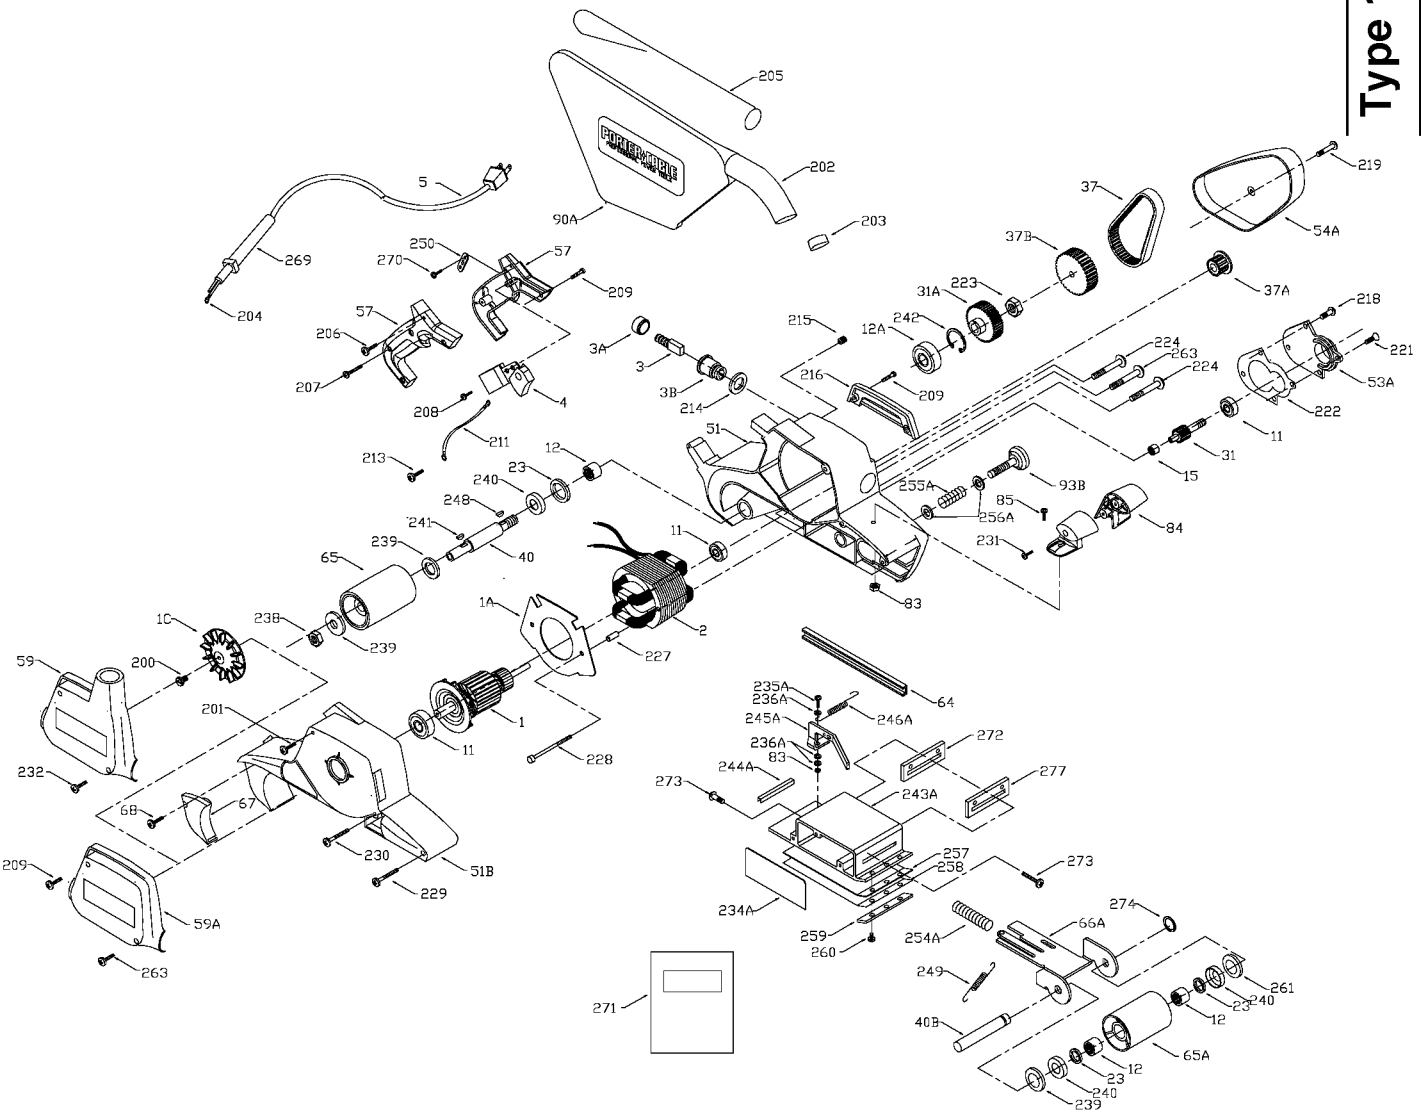

PORTER-CABLE BELT SANDERS

trained repairmen. Contact the nearest Porter-Cable Service Center or other competent repair center.

Type 1, 2, 3,

361
362
363

TYPE 1

TYPE 2

Parts List for 363 Type 3

Item Number	Part Number	Description	Qty Required
1	000000-00	No Longer Available	1
1	881026	ARMATURE	1
1	845948	BAFFLE	1
2	000000-00	No Longer Available	1
2	860972	FIELD 115V	1
3	N031635	BRUSH & SPRING	2
3	803483	BRUSH CAP	2
3	873497	BRUSH HOLDER	2
4	876770	SWITCH	1
5	875863	CORD	1
5	879758	CORD-EURO	1
5	839549	CORD	1
11	803876SV	BEARING	3
12	804211	BEARING,NEEDLE	3
12	803846SV	BEARING	3
15	855284	BEARING	3
23	801852	SEAL	1
31	D839308	PINION DRIVE	1
31	D839309	GEAR DRIVEN	1
37	862604	BELT	1
37	903840	DRIVE PULLEY	1
37	000000-00	No Longer Available	1
40	861323	DRIVE SHAFT	1
40	885104	PULLEY SHAFT 4	1
51	000000-00	No Longer Available	1
51	000000-00	No Longer Available	1
53	000000-00	No Longer Available	1

Parts List for 363 Type 3

Item Number	Part Number	Description	Qty Required
246	698504	SPRING	1
248	878563	KEY	1
249	873946	SPRING	10
250	861434	CORD CLAMP	1
254	698500	SPRING	1
255	873945	SPRING	10
256	824529	WASHER	10
257	804204	CORK COVERING	1
258	908909	SHOE ASSY	1
259	908909	SHOE ASSY	1
260	876384	SCREW	10
261	803317	WASHER	10
263	878813	SCREW	10
268	861434	CORD CLAMP	1
269	810716	RELIEVER	1
270	859227	SCREW	10
271	000000-00	No Longer Available	1
272	698507	CONTROL PLATE	1
273	874117	SCREW	10
274	853455	RING	10
281	803104	LEAD	1
282	839300	FAN	1
283	000000-00	No Longer Available	1
800	801945	TUBE GREASE	1
800	801946	LUBE	1
861	000000-00	No Longer Available	1