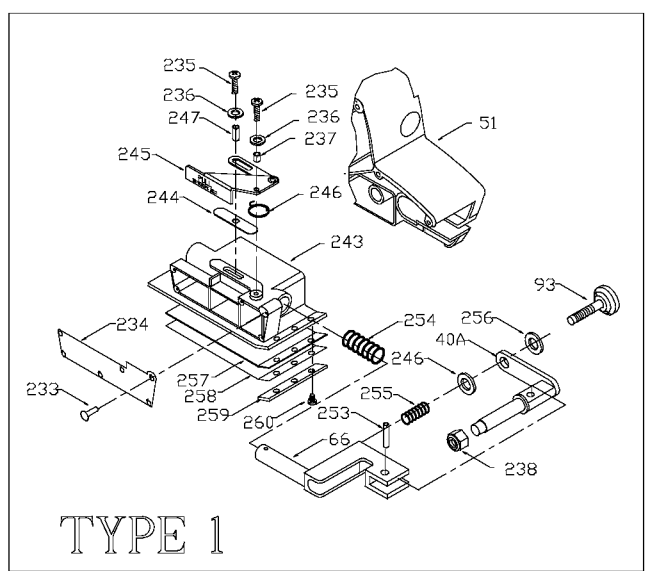

PORTER-CABLE BELT SANDERS

trained repairmen. Contact the nearest Porter-Cable Service Center or other competent repair center.

Type 1, 2, 3,

361
362
363

TYPE 1

TYPE 2

Parts List for 363 Type 3

Item Number	Part Number	Description	Qty Required
1	000000-00	No Longer Available	1
1	881026	ARMATURE	1
1	845948	BAFFLE	1
2	000000-00	No Longer Available	1
2	860972	FIELD 115V	1
3	N031635	BRUSH & SPRING	2
3	803483	BRUSH CAP	2
3	873497	BRUSH HOLDER	2
4	876770	SWITCH	1
5	875863	CORD	1
5	879758	CORD-EURO	1
5	839549	CORD	1
11	803876SV	BEARING	3
12	804211	BEARING,NEEDLE	3
12	803846SV	BEARING	3
15	855284	BEARING	3
23	801852	SEAL	1
31	D839308	PINION DRIVE	1
31	D839309	GEAR DRIVEN	1
37	862604	BELT	1
37	903840	DRIVE PULLEY	1
37	000000-00	No Longer Available	1
40	861323	DRIVE SHAFT	1
40	885104	PULLEY SHAFT 4	1
51	000000-00	No Longer Available	1
51	000000-00	No Longer Available	1
53	000000-00	No Longer Available	1

Parts List for 363 Type 3

Item Number	Part Number	Description	Qty Required
213	844107	SCREW	10
214	803496	WASHER	10
215	843081	SCREW	10
216	839293	COVER COMMUTATO	1
218	848148	SCREW	10
219	882036	SCREW	10
221	802289	SCREW	10
222	000000-00	No Longer Available	1
223	801372	NUT	10
224	883479	SCREW	10
227	000000-00	No Longer Available	10
228	838312	SCREW	10
229	802607	SCREW	10
230	878262	SCREW	10
231	893792	SCREW	10
232	330045-09	SCREW	10
234	698509	COVER	1
235	874194	SHOULDER SCREW	10
236	848741	WASHER	10
238	823254	NUT	10
239	803317	WASHER	10
240	803365	CAP	1
241	878563	KEY	1
242	802942	RING	10
243	912484	TRACKING BOX	1
244	698511	WEAR PLATE	1
245	698502	LEVER	1