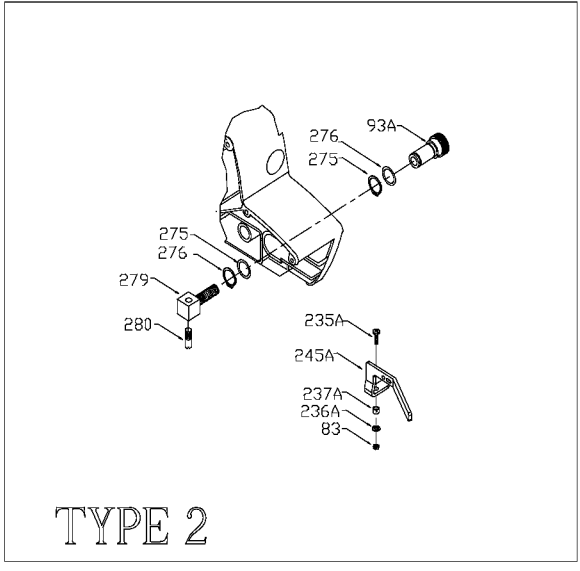

PORTER-CABLE BELT SANDERS

trained repairmen. Contact the nearest Porter-Cable Service Center or other competent repair center.

Type 1, 2, 3,

361
362
363

TYPE 1

TYPE 2

Parts List for 363 Type 3

Item Number	Part Number	Description	Qty Required
1	000000-00	No Longer Available	1
1	881026	ARMATURE	1
1	845948	BAFFLE	1
2	000000-00	No Longer Available	1
2	860972	FIELD 115V	1
3	N031635	BRUSH & SPRING	2
3	803483	BRUSH CAP	2
3	873497	BRUSH HOLDER	2
4	876770	SWITCH	1
5	875863	CORD	1
5	879758	CORD-EURO	1
5	839549	CORD	1
11	803876SV	BEARING	3
12	804211	BEARING,NEEDLE	3
12	803846SV	BEARING	3
15	855284	BEARING	3
23	801852	SEAL	1
31	D839308	PINION DRIVE	1
31	D839309	GEAR DRIVEN	1
37	862604	BELT	1
37	903840	DRIVE PULLEY	1
37	000000-00	No Longer Available	1
40	861323	DRIVE SHAFT	1
40	885104	PULLEY SHAFT 4	1
51	000000-00	No Longer Available	1
51	000000-00	No Longer Available	1
53	000000-00	No Longer Available	1

Parts List for 363 Type 3

Item Number	Part Number	Description	Qty Required
246	698504	SPRING	1
248	878563	KEY	1
249	873946	SPRING	10
250	861434	CORD CLAMP	1
254	698500	SPRING	1
255	873945	SPRING	10
256	824529	WASHER	10
257	804204	CORK COVERING	1
258	908909	SHOE ASSY	1
259	908909	SHOE ASSY	1
260	876384	SCREW	10
261	803317	WASHER	10
263	878813	SCREW	10
268	861434	CORD CLAMP	1
269	810716	RELIEVER	1
270	859227	SCREW	10
271	000000-00	No Longer Available	1
272	698507	CONTROL PLATE	1
273	874117	SCREW	10
274	853455	RING	10
281	803104	LEAD	1
282	839300	FAN	1
283	000000-00	No Longer Available	1
800	801945	TUBE GREASE	1
800	801946	LUBE	1
861	000000-00	No Longer Available	1