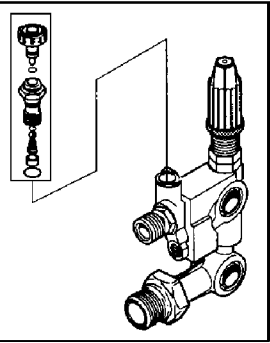

AR-2715 O-Ring Kit

PK16859 - XTV3G22D - AR REPAIR KITS

AR-1860 Oil Seal Kit

NOTE: Use seal kit P587 for the XTV210

AR-1864 Valve Kit

AR-1866 Water Seal Kits

AR-2628 Piston Kit

Parts List for 37802 Type 0

Item Number	Part Number	Description	Qty Required
1	AR-1322730	SCREW	1
7	AR-1260160	VALVE CAP	1
8	AR-960160	O-RING	1
13	AR-1260151	GUIDE PISTON	1
19	AR-1260790	CIRCLIP	1
23	AR-880130	CAP OIL	1
31	000000-00	No Longer Available	1
32	000000-00	No Longer Available	1
38	AR-740290	O-RING	1
39	AR-880530	PLUG	1
40	000000-00	No Longer Available	1
68	AR-1321190	BEARING	1
75	000000-00	No Longer Available	1
77	000000-00	No Longer Available	1
78	AR-1200430	SCREW	1
84	AR-1321080	RING SNAP	1
85	AR-1381550	WASHER	1
89	AR-650530	WASHER	1
90	000000-00	No Longer Available	1
91	000000-00	No Longer Available	1
92	000000-00	No Longer Available	1
93	AR-2683	KIT ADAPTER PLATE	1
94	AR-1266740	CAP	1
95	AR-1864	KIT VALVE	1
96	AR-2628	KIT PLUNGER	1
97	AR-1860	KIT OIL SEAL	1
98	AR-1866	KIT WATER SEAL	1