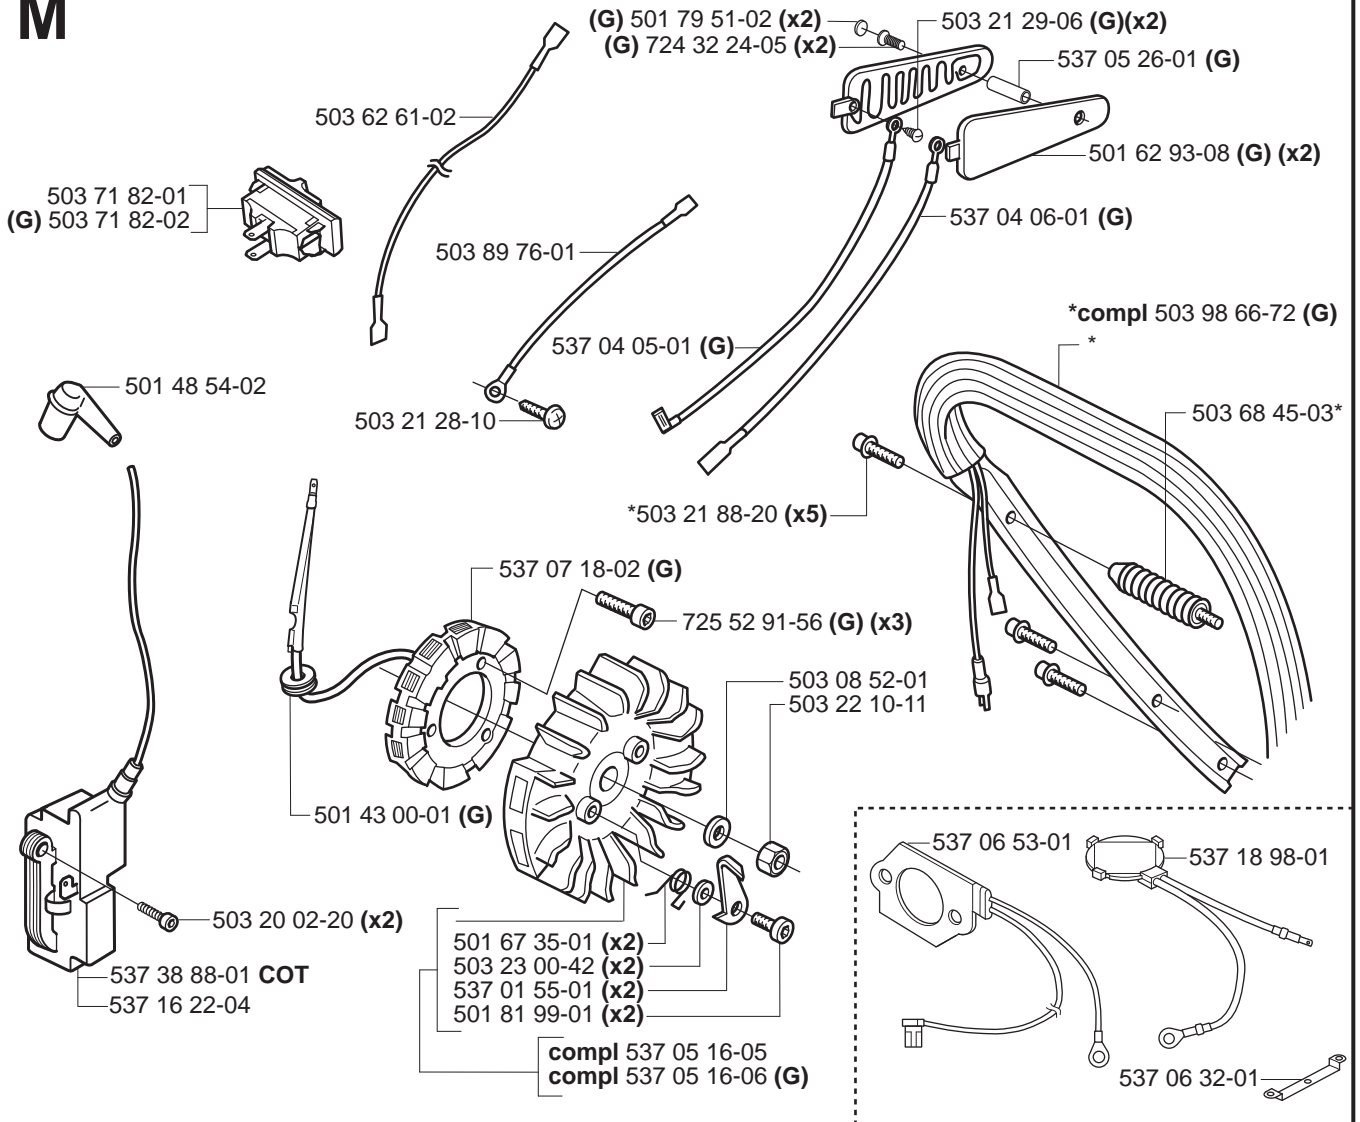

*compl 537 33 10-01 WA

B

**compl 537 13 79-71 (3/8"x7T)
 **compl 537 13 79-72 (3/8"x8T)

*compl 503 52 13-04

**C**

*compl 537 00 07-01 Std
 **compl 537 00 07-02 Hd

D *compl 537 16 97-71

E *compl 503 99 34-04

K

*compl 503 98 66-71
*compl 503 98 66-72 (G)

**L**

*compl 503 98 67-71 WA
*compl 503 98 67-02 WA (G)

M

N

*compl 537 00 38-71

Tilotson HS 299A Tilotson HS 296A EPA