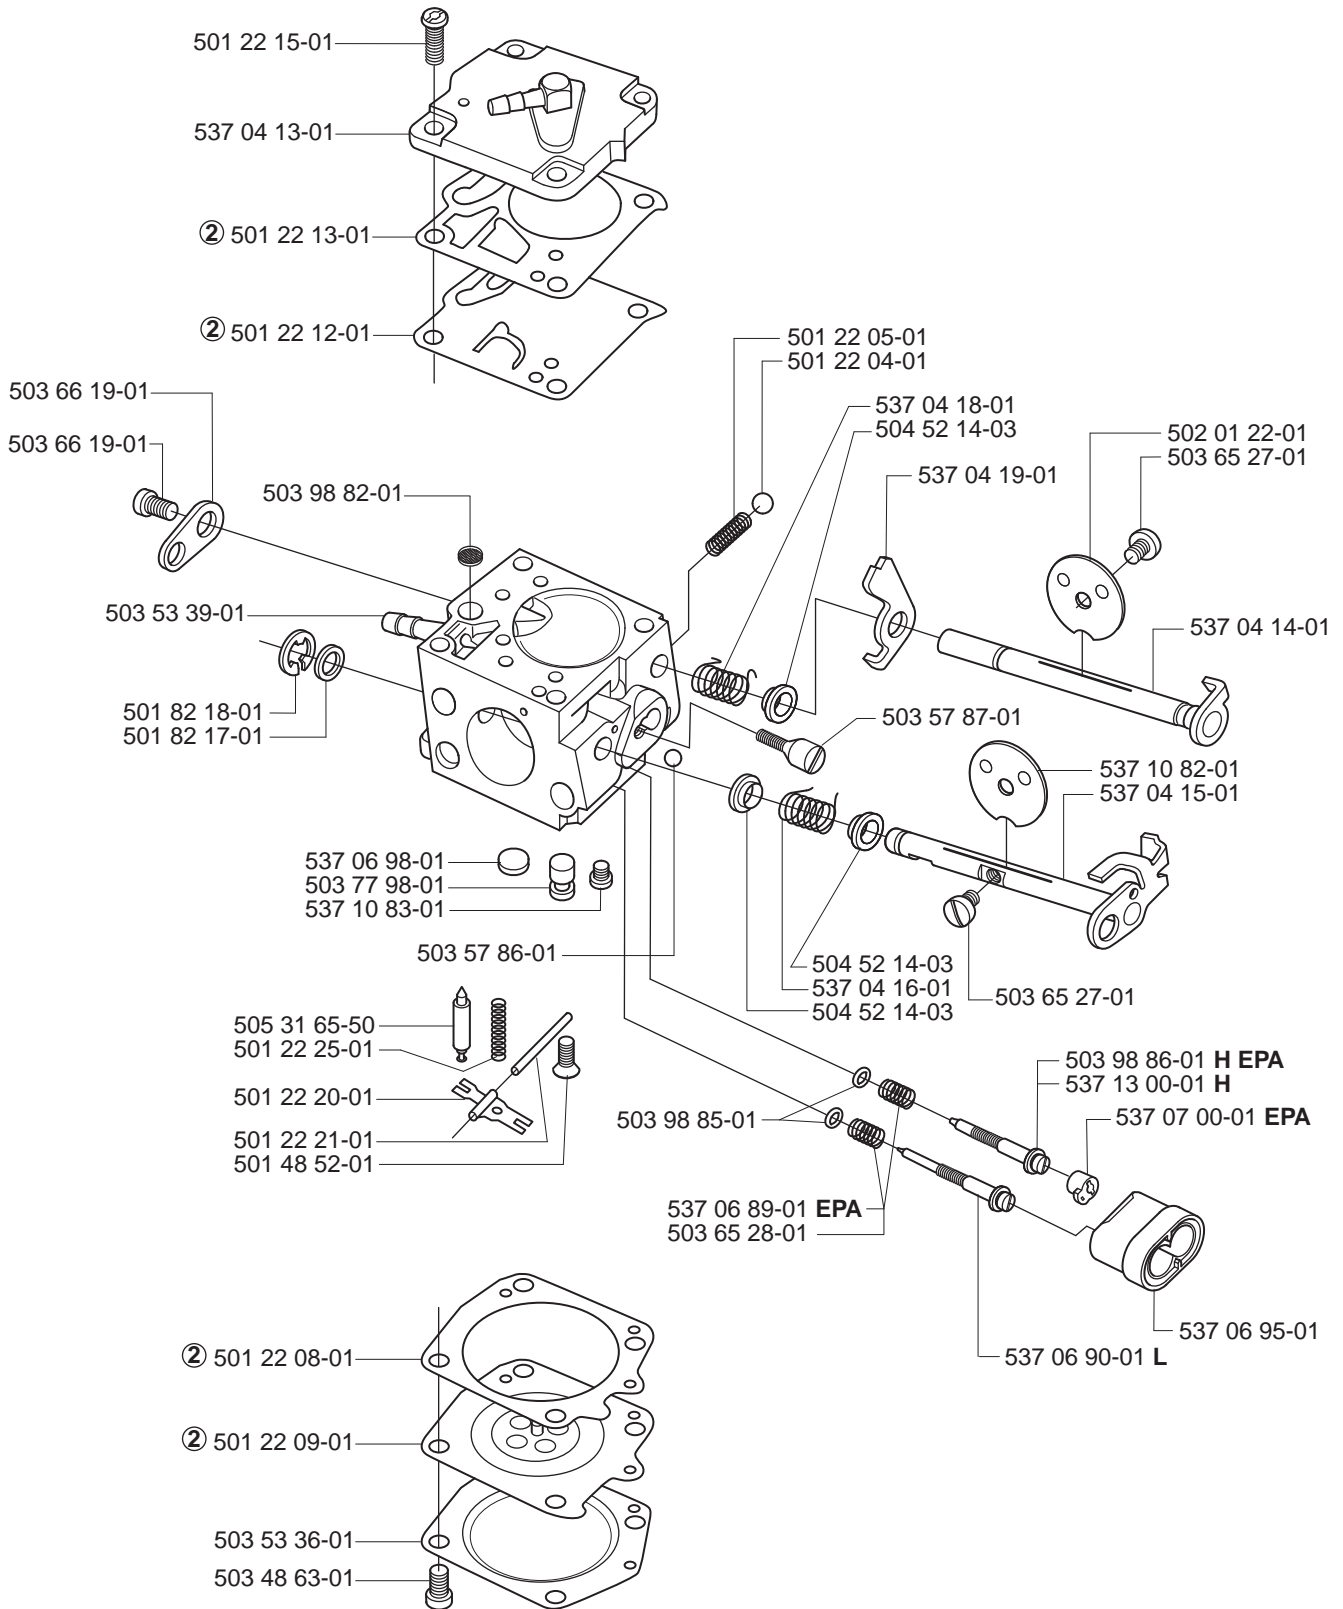

*compl 537 33 10-01 WA

B

**compl 537 13 79-71 (3/8"x7T)
 **compl 537 13 79-72 (3/8"x8T)

*compl 503 52 13-04

**C**

*compl 537 00 07-01 Std
 **compl 537 00 07-02 Hd

D *compl 537 16 97-71

E *compl 503 99 34-04

K

*compl 503 98 66-71
*compl 503 98 66-72 (G)

**L**

*compl 503 98 67-71 WA
*compl 503 98 67-02 WA (G)

M

N

*compl 537 00 38-71

Tilotson HS 299A Tilotson HS 296A EPA