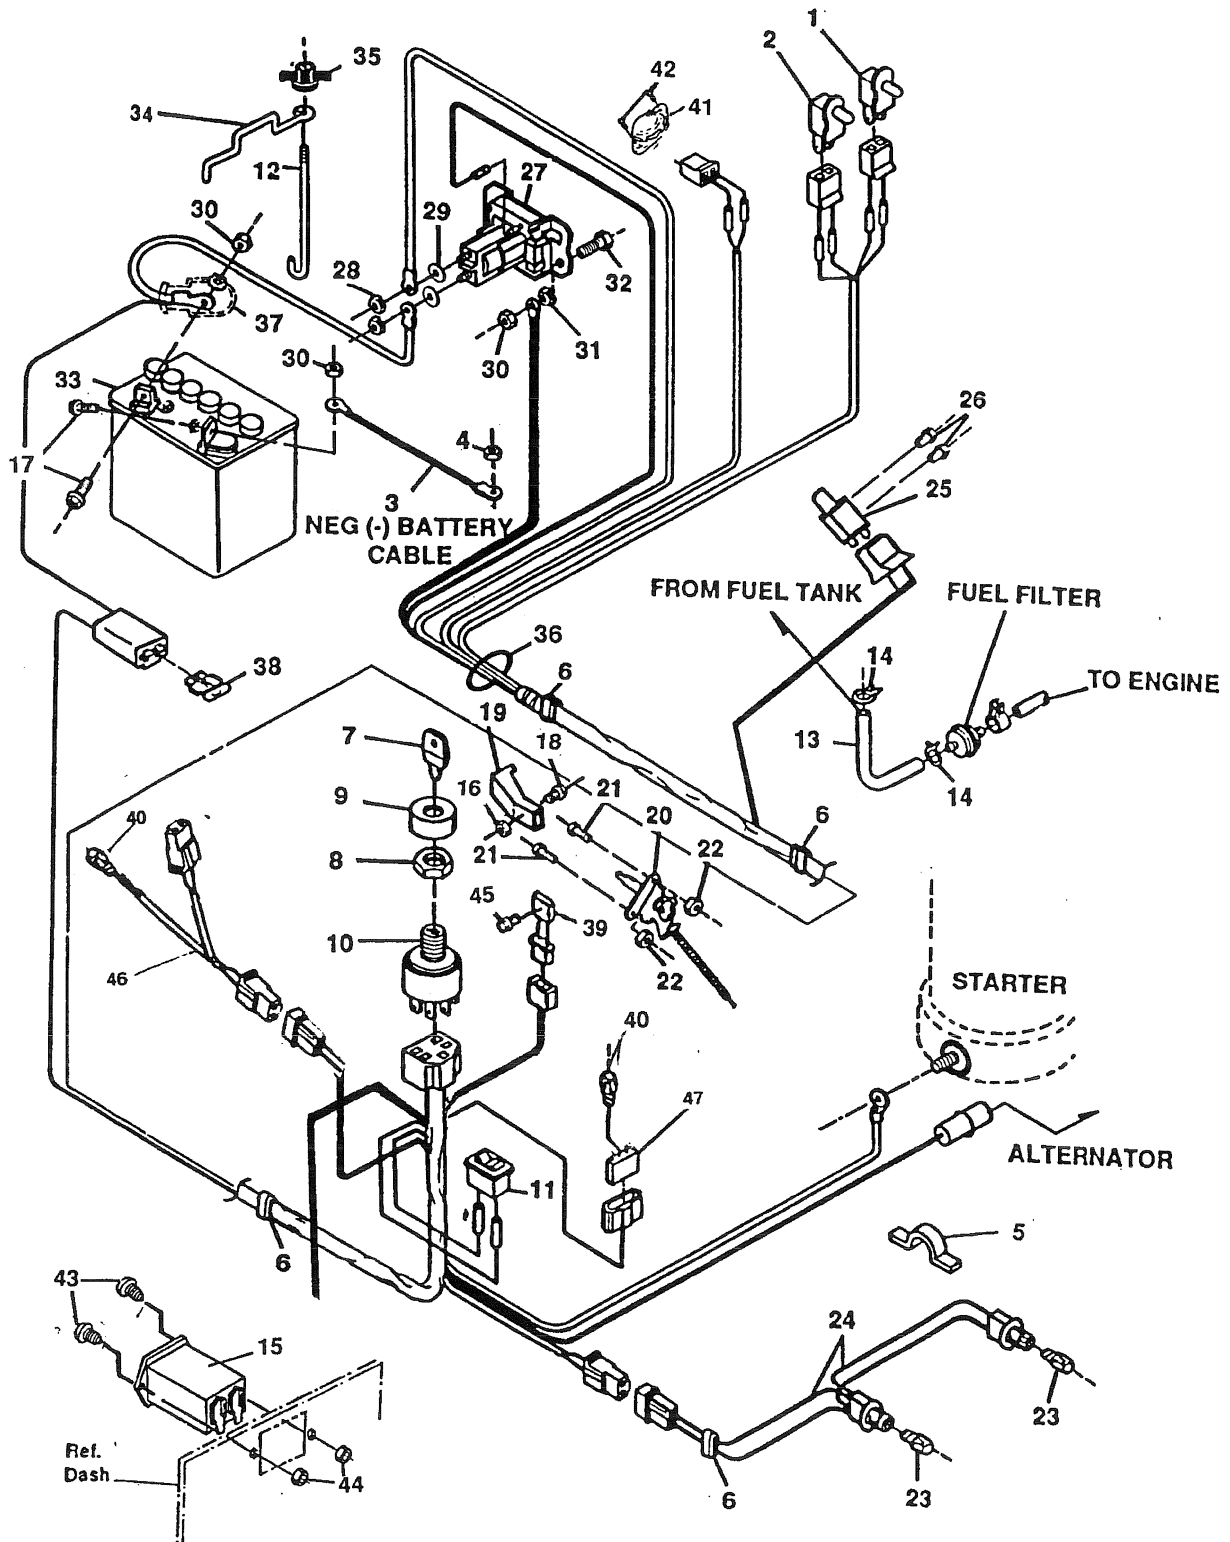

TRACTOR REPAIR PARTS

40" TRACTOR MODEL 4125H

NOTE: ALWAYS USE ORIGINAL EQUIPMENT PARTS Use of service/ replacement parts other than original parts may void your warranty.

ALL UNNUMBERED ITEMS ARE INTERCHANGEABLE WITH OPPOSITE SIDE

TRACTOR REPAIR PARTS

40" TRACTOR MODEL 4125H

Key No.	Part No.	Description	Key No.	Part No.	Description
1	308187	Seat Switch	27	53716	Solenoid
2	12553	Deck Safety Switch	28	120368	Nut, Hx 5/16-24 Thd.
3	55511	Cable, Battery, Negative	29	138485	Washer, Lock 5/16 In.
4	271184	Nut, Hx, Keps, 5/16-18 Thd.	30	271172	Nut, Hx, Keps, 1/4-20 Thd.
5	41482	Press Clip	31	1502	Nut, Hx, Ctrlk, 1/4-20 Thd.
6	57444	Tie Cable	32	187745	Screw, 1/4-20 X 3/4 In.
7	300626	Key, Ignition Switch	33	302257	Battery
8	300193	Nut, Switch	34	302912	Bracket, Battery Hold-Down
9	300194	Boot, Switch	35	310067	Wingnut
10	305720	Switch, Ignition	36	315691	Wiring Harness
11	300334	Switch, Light	37	308201	Boot, Rubber (Battery Cable)
12	57551	Rod, Battery Hold-Down	38	302031	Fuse, 15A-32V
13	47452	Gas Line, 13-1/2" (cut to length)	39	307056	Low Voltage Sensor
14	47345	Clamp, Gas Line	40	57769	Bulb Indicator
15	304739	Minature Hour Meter	41	57547	Seat Switch
16	120622	Nut, Hex, #8-32 Thd.	42	160505	Screw, 1/4-20 x .38
17	120854	Screw, 1/4-20 x .63	43	308347	Screw, #6-32 x 1/2 In.
18	159585	Screw, Ph Pn, #8-32 x 3/8 In.	44	271482	Nut, #6-32 Thd.
19	304439	Knob, Throttle Control	45	300302	Screw, Plastite
20	315716	Throttle Control	46	305778	Low Fuel Wire
21	159943	Screw, #10-24 X 5/8 In.	47	305702	Lamp holder 4 Pin
22	308459	Nut, Hx, Nylon Lock, #10-24 Thd.			
23	52572	Bulb Headlamp			
24	303064	Assembly, Light Wire			
25	57476	Switch			
26	57220	Screw, Pn Hd, Tap #12 x 1/2 In.