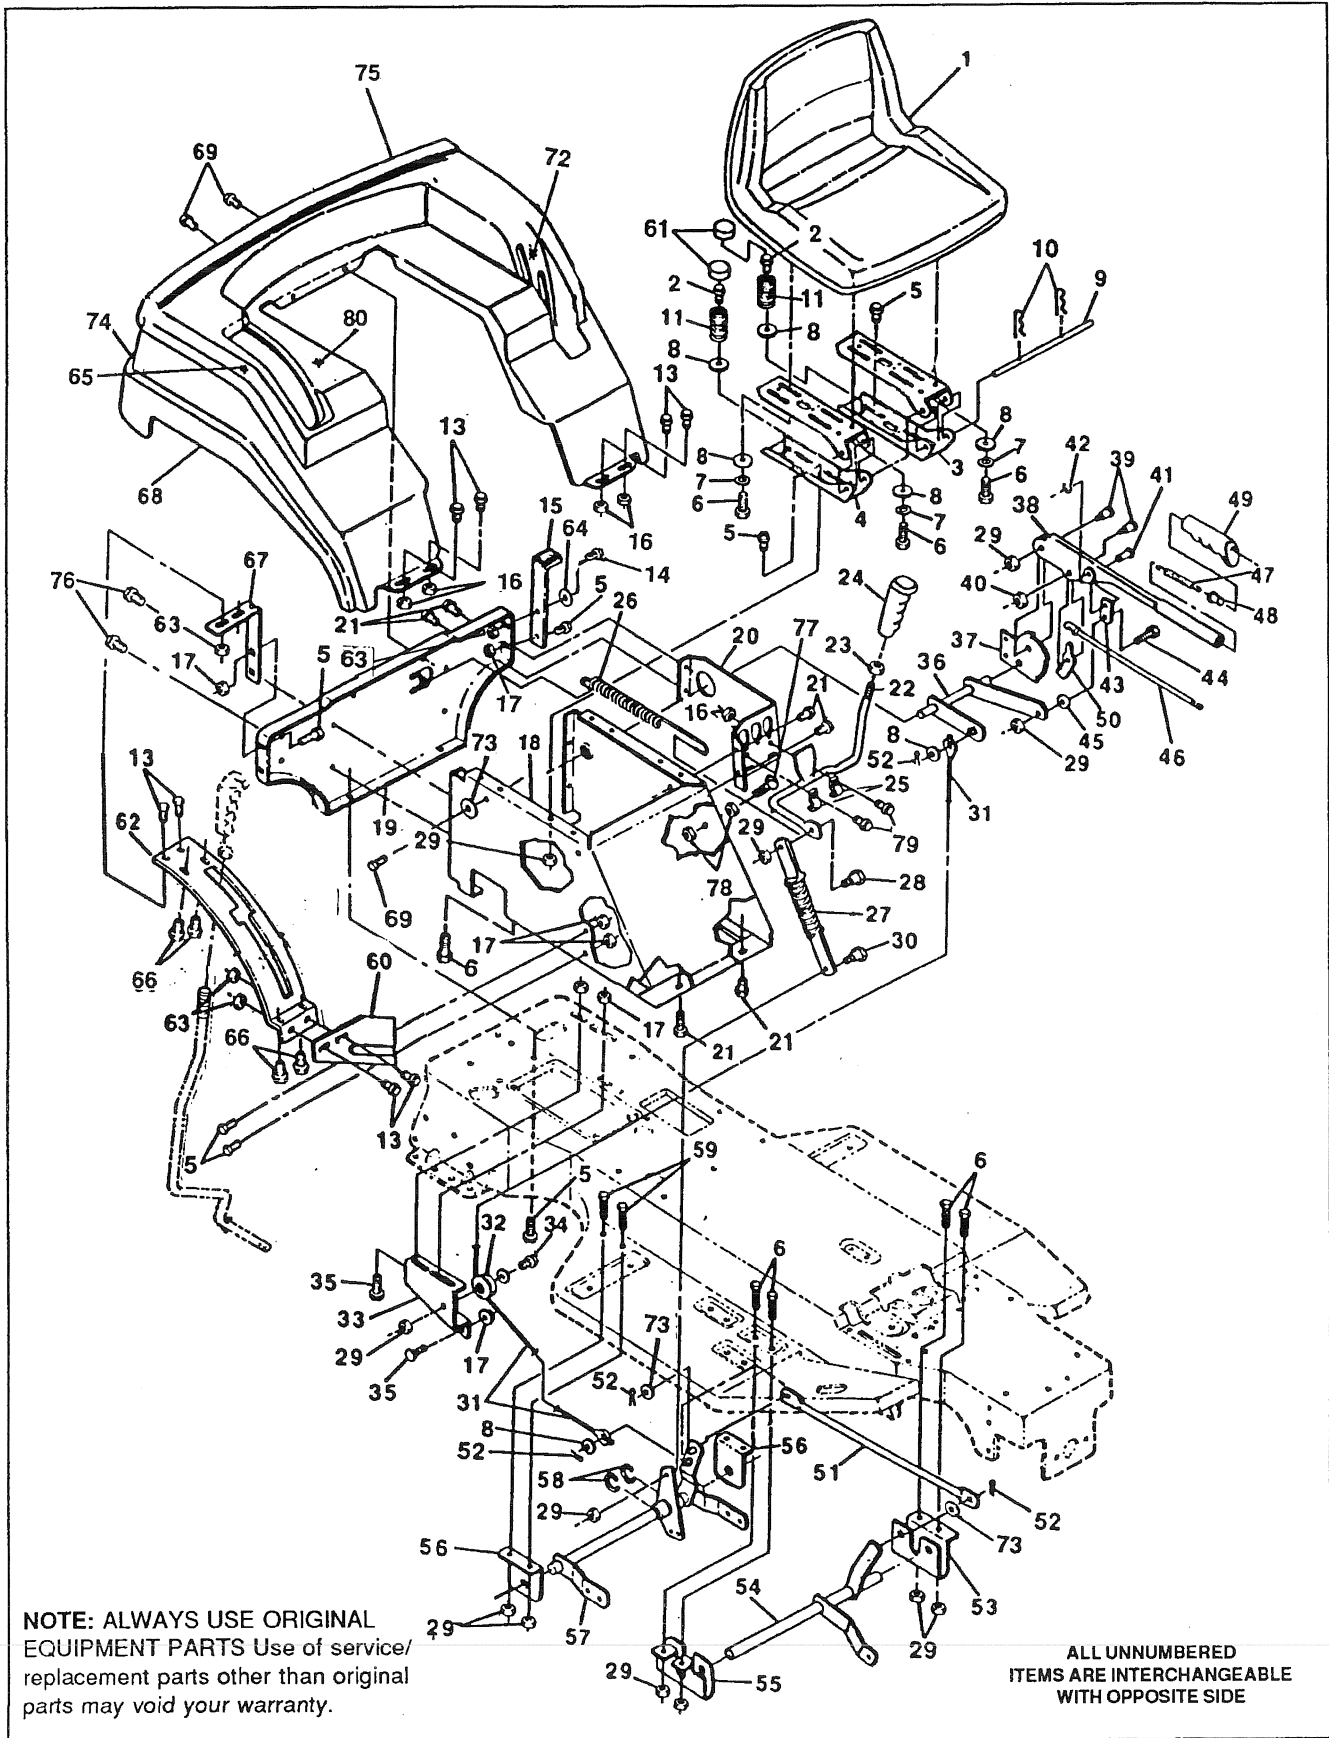

4125H

1.1991

Spare parts
Pièces détachées

TRACTOR REPAIR PARTS

40" TRACTOR MODEL 4125H

TRACTOR REPAIR PARTS

40" TRACTOR MODEL 4125H

Key No.	Part No.	Description	Key No.	Part No.	Description
1	310384	Seat	45	45602	Washer
2	451814	Screw, 5/16-18 x 5/8 In.	46	58330	Actuator Rod
3	305991	Channel, Seat L. H.	47	58326	Spring, Height Adjust
4	304480	Channel, Seat R. H.	48	58325	Knob, Height Adjust
5	56030	Screw, Hx Hd, Wd Fl 5/16-18 x 3/4 In.	49	304730	Handle, Lift
6	122007	Screw, Hx Hd, 5/16-18 x 3/4 In.	50	301239	Pawl, Height Adjust
7	120638	Washer, Lock 5/16 In.	51	302380	Tie Rod
8	120393	Washer, Flat, 11/32 In.	52	121222	Cotter Pin
9	304481	Rod, Seat Support	53	308339	Bracket, L. H. Front Hanger
10	36368	Hair Pin, .073 Dia. x 1.13 In.	54	308345	Assembly, Front Lift Shaft
11	305520	Seat Spring	55	308340	Bracket, R. H. Front Hanger
12	1084	Washer, Flat, 9/32 In.	56	308343	Bracket, Hanger
13	180018	Screw, Hx Hd, 1/4-20 x 5/8 In.	57	308342	Assembly, Rear Lift Shaft
14	180020	Screw, 1/4-20 x 3/4 In.	58	36625	E-Ring
15	305379	Fender Support, L. H.	59	180075	Screw, Hx Hd, 5/16-18 x 5/8 In.
16	1502	Nut, Lock 1/4-20 Thd.	60	306293	Support, Shift Plate
17	55273	Nut, Hx, Wd Fl, Lk 5/16-18 Thd.	61	56907	Cover, Seat Spring
18	304475	Seat Support	62	315849	Quadrant
19	304476	Support, Fender & Seat	63	51335	Nut, Hx, Wd Fl Lk, 1/4-20 Thd.
20	302208	Bracket, Support Engage	64	120385	Washer, Flat
21	35497	Screw, Hx Wshr Hd Tap, 5/16-18 x 1/2 In.	65	310609	Decal, Speed Hydro
22	306391	Assembly, Engagement Rod	66	300302	Screw, Hx Hd, Tap #10 x 1/2 In.
23	120238	Nut, Hx Ctrlk, 1/2-13 Thd.	67	306399	Fender Support, R. H.
24	304729	Handle, Lift	68	316329	Fender
25	302197	Clip	69	995338	Screw, Hx, Wshr Hd, Tap 1/4-20 x 5/8 In.
26	305306	Spring, Tension	70	307763	Decal, Gear Shift, 6 Speed
27	304448	Assembly, Spring Cartridge	71	307764	Decal, Gear Shift, Neutral
28	305989	Shoulder Bolt, 7/16 In.	72	307770	Decal, Mower Deck Clutch ON/OFF /Deck Cutting Height
29	1498	Nut, Hx Ctrlk, 5/16-18 Thd.	73	274517	Washer, Flat, 13/32 In.
30	20507	Shoulder Bolt, 5/16-18 Thd.	74	316628	Decal, Hydrostatic
31	303227	Cable, Deck Lift	75	311724	Decal, Rear Fender
32	48306	Pulley	76	50634	Screw, Tap, 5/16-18 x 7/8 In.
33	303230	Assembly, Pulley Bracket	77	122188	Screw, Hx, 3/8-16 x 2-1/4 In.
34	305522	Shoulder Bolt, 5/16-18 Thd.	78	271190	Nut, Hx Keps, 3/8-16 Thd.
35	126211	Bolt, Carriage, 5/16-18 x 5/8 In.	79	180016	Screw, 1/4-20 x 1/2 In.
36	302205	Assembly, Upper Shaft	80	316698	Decal, Husqvarna, USA
37	302383	Quadrant	81	316768	Operator's Manual (Not Illustrated) English
38	9143	Lift Lever	82	316769	Operator's Manual (Not Illustrated) French
39	300171	Shoulder Bolt, 5/16-18 Thd.	83	316990	Parts Manual (Not Illustrated)
40	44108	Nut, Hx Wd Fl Lk 5/16-18 Thd.			
41	300310	Clevis Pin			
42	300311	E-Ring			
43	302357	Link			
44	36149	Shoulder Bolt, 5/16-18 Thd.			