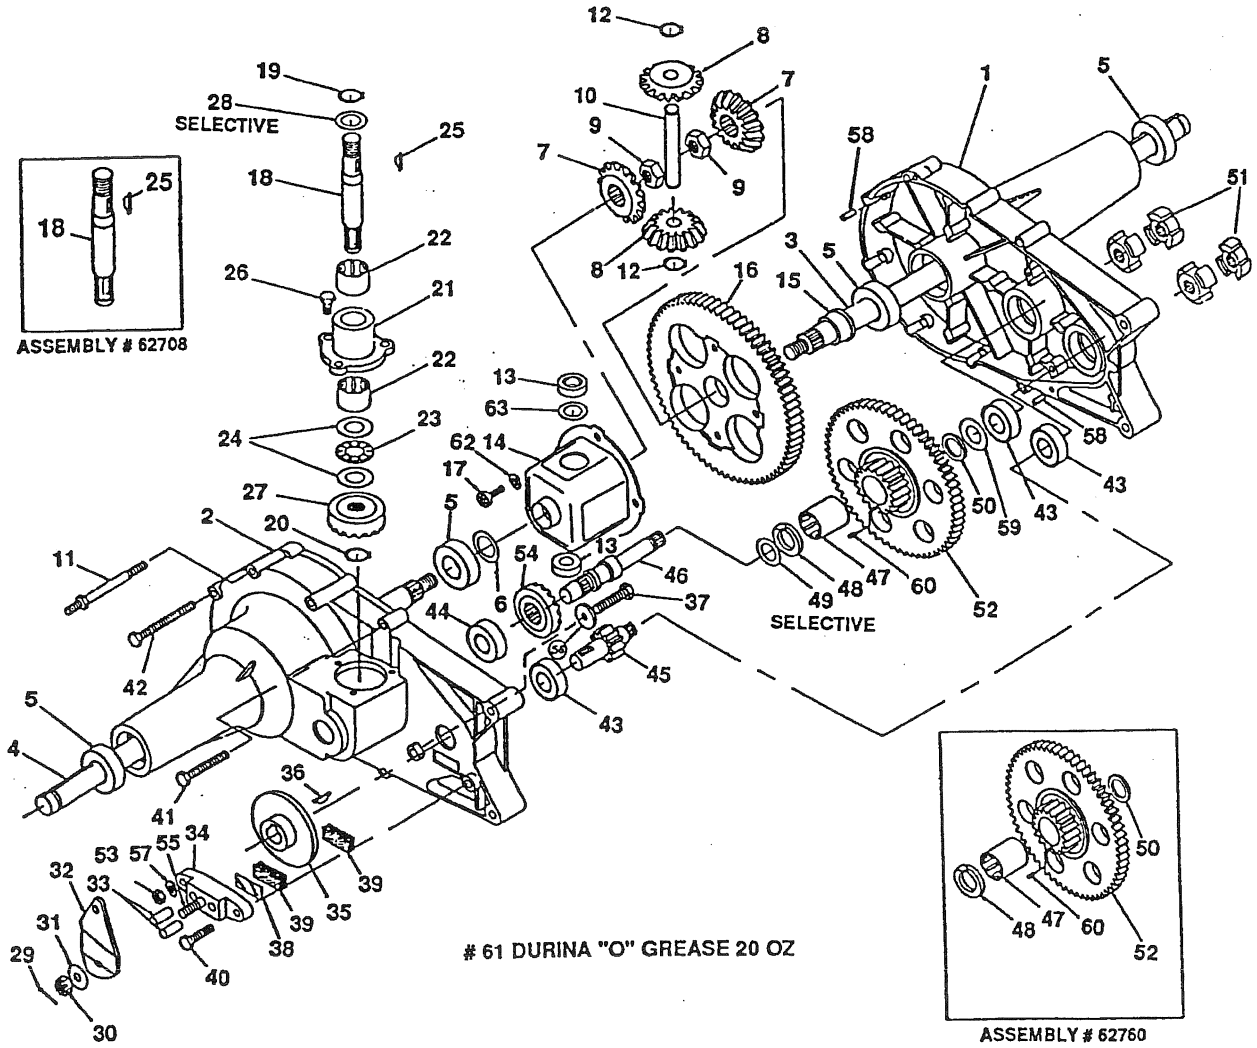

AGRI-FAB HYDROSTATIC TRANSAXLE

61 DURINA "O" GREASE 20 OZ

AGRI-FAB HYDROSTATIC TRANSAXLE

REF	PART NO	QTY	DESCRIPTION
1	44077	1	HOUSING HALF LH
2	44076	1	HOUSING HALF RH
3	44273	1	AXLE LH 3/4"
4	44272	1	AXLE RH 3/4"
5	44121	4	BEARING, BALL
6	44008	1	WASHER, FLAT 3/4ID X 1-1/8 OD X .030 THK
7	44096	2	GEAR, MITER
8	44097	2	GEAR, MITER
9	44133	2	NUT, HEX JAM W/PATCH 1/2-20
10	44089	1	SHAFT, CROSS
11	44271	2	SCREW/STUD
12	44146	2	SNAP RING
13	44128	2	BEARING, THRUST
14	62590	1	HOUSING ASSY, DIFFERENTIAL
15	44129	1	BEARING, FLANGE
16	44095	1	GEAR, DIFFERENTIAL 72 TOOTH
17	44126	4	BOLT, TORX HEAD 1/4-28 X 5/8" LG.
18	44104	1	SHAFT, INPUT
19	44145	1	SNAP, RING
20	44144	1	RETAINING RING 7/16" DIA. EXT.
21	44081	1	HOUSING, INPUT BEARING
22	44099	2	BEARING, NEEDLE
23	44139	1	BEARING, THRUST
24	44109	2	WASHER, FLAT 5/8 ID X 1-1/8 OD X .030 THK
25	44136	1	KEY, HI-PRO 3/32 X 5/8 DIA.
26	44122	3	SCREW, HEX W/PATCH 1/4-20 X 3/4 LONG
27	44078	1	GEAR, INPUT PINION 17 TOOTH
28	44371	1	WASHER, FLAT .62 ID X 1.0 OD X .050 THK
-	44110	AR	WASHER, FLAT .62 ID X 1.125 OD X .060 THK
-	44151	AR	WASHER, FLAT .62 ID X 1.0 OD X .040 THK
29	44101	1	PIN, COTTER
30	44142	1	NUT, CASTLE 5/16-24
31	44130	1	WASHER, FLAT .343 ID X .88 OD X .062 THK
32	44094	1	ARM, BRAKE ACTUATOR
33	44127	2	PIN, BRAKE ACTUATING
34	44092	1	BRAKE, YOKE
35	44090	1	DISC, BRAKE
36	44143	1	KEY, HI-PRO 3/16 X 5/8" DIA.
37	44277	1	SCREW HEX 1/4-20 X 1.50 LONG
38	44134	1	PLATE, PUCK
39	44132	2	PUCK, BRAKE
40	44433	1	SCREW, HEX W/PATCH 1/4-20 X 1.00 LG
41	44123	2	SCREW, HEX SELF-TAP 1/4-20 X 2.00 LG.
42	44124	4	SCREW, HEX SELF-TAP 1/4-20 X 3.00 LG.
43	44147	3	BEARING, BALL
44	44232	1	BEARING, BALL
45	44083	1	SHAFT, PINION W/11 TOOTH GEAR
46	44080	1	SHAFT, DRIVE
47	44342	1	BEARING, NEEDLE
48	44343	1	BRONZE THRUST BRG 5/8 ID X 1-1/4 OD X 7/64 THK
49	44151	1	WASHER, FLAT .62 ID X 1.0 OD X .040 THK
-	44371	AR	WASHER, FLAT .62 ID X 1.0 OD X .050 THK
50	44394	1	SEAL, GREASE
51	44084	4	COUPLING
52	44523	1	GEAR, 60 AND 17 TOOTH
53	43178	1	NUT, HEX 1/4-20
54	44079	1	GEAR, DRIVE PINION 17 T.
55	44138	1	BOLT, SQUARE HEAD
56	44278	1	WASHER, 15/16 OD X .265 ID X .125 THK
57	43177	1	WASHER, 1/4" SPRING LOCK
58	44269	2	PIN, ROLL 3/16" DIA X 1/2" LG.
59	44125	1	WASHER, FLAT .62 ID X 1.0 OD X .030 THK
60	44346	1	PIN, DOWEL 3/32 X 1/4
61	44098	20	SHELL DURINA-O GREASE (20 OZ.)
62	44504	4	WASHER, HD SPRG LOCK 1/4" (YELLOW DI-CHROM)
63	44137	1	WASHER, FLAT .50 ID X 1.0 OD X .020 THK
	44421	AR	WASHER, FLAT .50 ID X 1.0 OD X .030 THK
	44499	1	SERVICE MANUAL

IMPORTANT

Replacement parts must
be obtained from
AGRI-FAB
303 W. Raymond St.
Sullivan IL. 61951
(217) 728-8388 or Contact
one of their authorized
representatives