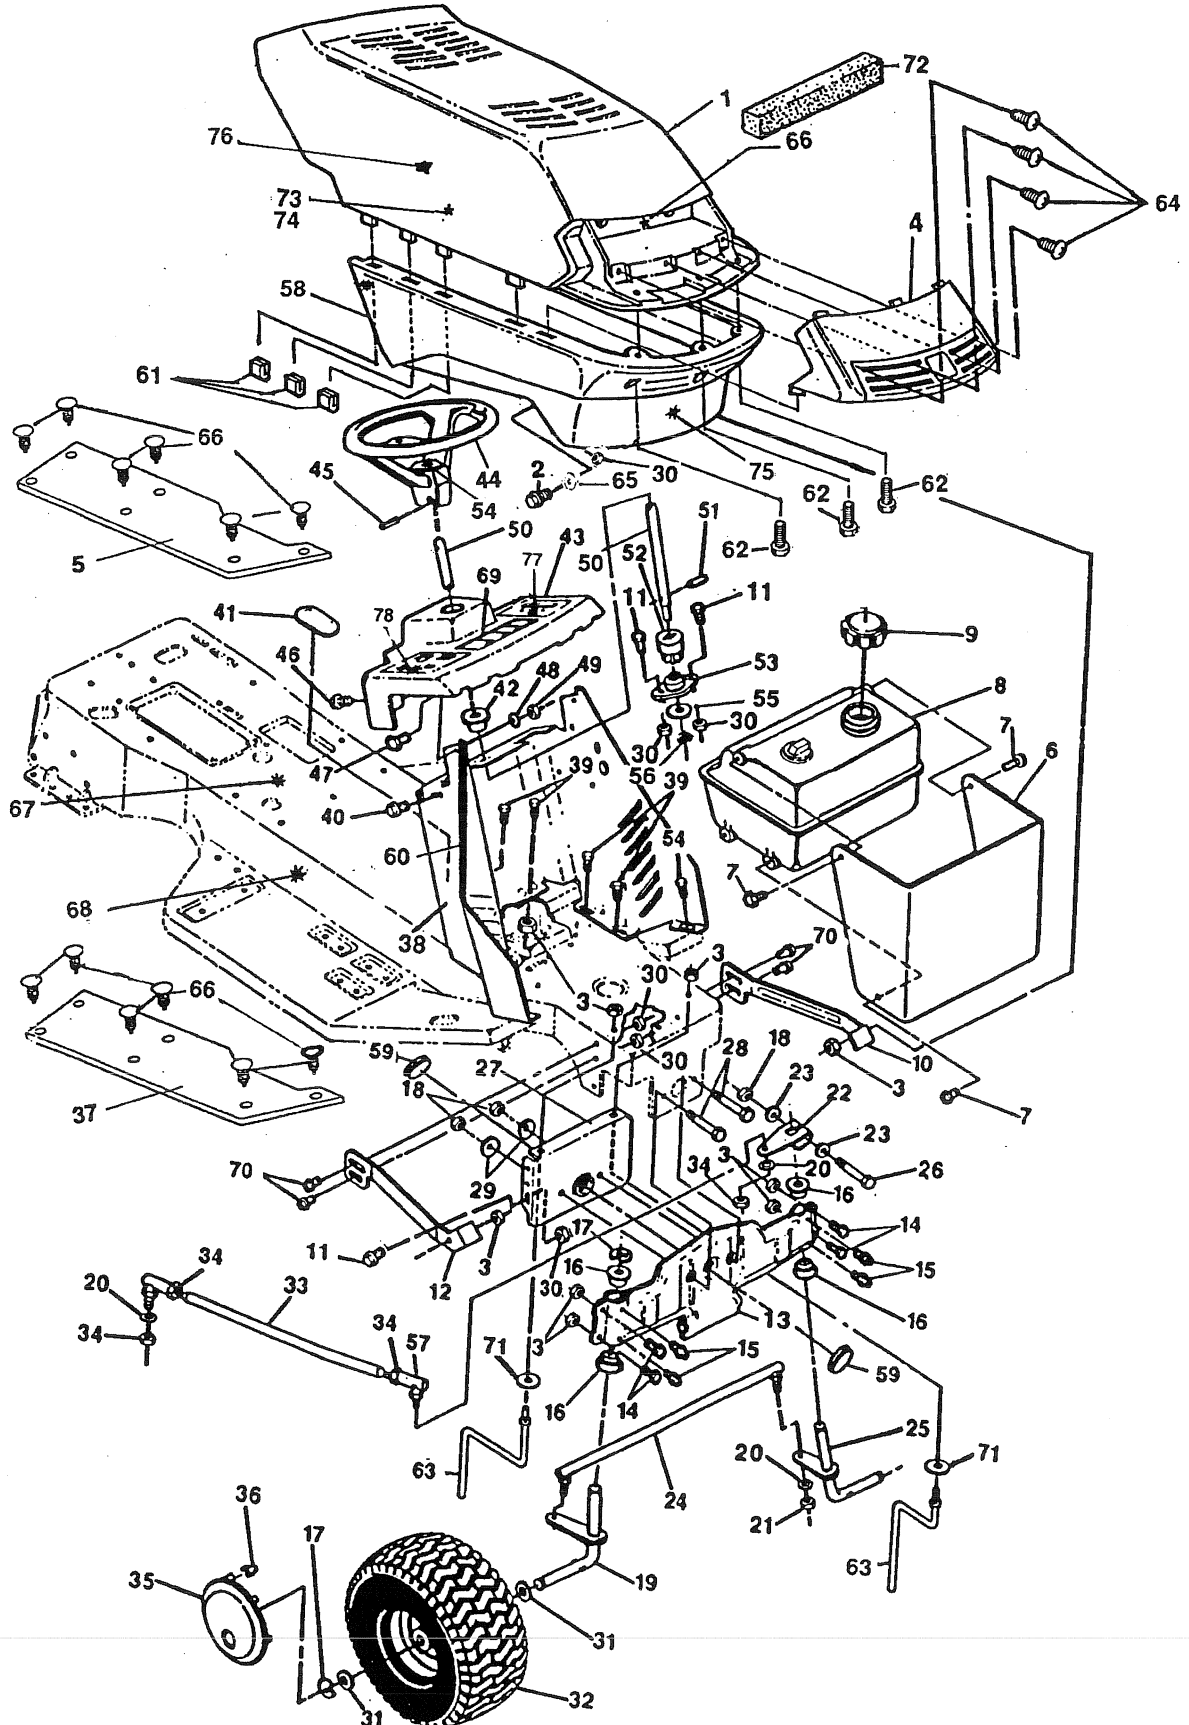

TRACTOR REPAIR PARTS

40" TRACTOR MODEL 4125H

TRACTOR REPAIR PARTS

40" TRACTOR MODEL 4125H

Key No.	Part No.	Description	Key No.	Part No.	Description
1	310577	Hood	41	305280	Cover
2	25086	Shoulder Bolt, 5/16-18 Thd.	42	303228	Bushing, Upper Steering
3	1498	Nut, Hx, Ctrlk, 5/16-18 Thd.	43	307453	Dash, Upper
4	306858	Lens, Headlight	44	303132	Steering Wheel
5	314889	Assembly, Foot Pad L. H.	45	456378	Pin, , Spring, 1/4 x 2 In.
6	307437	Heat Shield, Gas Tank	46	305850	Screw, Tap, 1/4-20 x 1/2 In.
7	300303	Screw, Hx Hd, Plastite 1/4 Dia. x 3/4 In.	47	120854	Screw, Hx Hd, 1/4-20 x 5/8 In.
8	305820	Tank, Gas 1.5 Gal W/Sensor	48	120392	Washer, Flat, 9/32 In.
	305804	Low Fuel Sensor	49	1502	Nut, Hx, Ctrlk, 1/4-20 Thd.
9	12501	Cap, Fuel	50	302307	Shaft, Steering
10	309461	Bracket, Hood L. H.	51	302524	Pin, Dowel
11	56030	Screw, Hx Hd, Wd Fl 5/16-18 x 3/4 In.	52	302314	Pinion, Steering
12	309460	Bracket, Hood R. H.	53	302498	Bearing, Flange
13	310670	Front Axle W/Bearings	54	311728	Decal, Gunsight clear, Steering Wheel
14	180075	Screw, Hx Hd, 5/16-18 x 5/8 In.	55	2968	Washer, Flat, 1/2 In.
15	706	Grease Fitting	56	20864	E-Ring
16	302303	Bearing, Spindle	57	57158	Ball, Joint, 3/8 Thd.
17	36625	E-Ring	58	306856	Grille
18	1499	Nut, Hx, Ctrlk, 3/8-16 Thd.	59	307112	Plug, Front Axle
19	305340	Spindle, R. H.	60	47453	Edging, Wide, 18 (dash)
20	120382	Washer, Split, Lock 3/8 In.	61	306857	Clip, Hood Trim
21	120369	Nut, Hx, 3/8-24 Thd.	62	300302	Screw, #10 x 1/2 In.
22	317019	Steering Arm, Upper	63	300440	Belt Guide
23	996416	Washer, Flat, 25/64 In.	64	312085	Screw, #4-24 x 1/2
24	300328	Assembly, Tie Rod	65	120396	Washer, Flat
25	305339	Spindle, L.H.	66	311087	Ratchet Fastener
26	180134	Screw, Hx Hd, 3/8-16 x 2-1/2 In.	67	307772	Decal, Operating Instructions,
27	306103	Support Bracket, Front Axle	68	311730	Decal, Wheel 4 Steer, LH & RH
28	122207	Screw, Hx Hd, 3/8-16 x 3 In.	69	307409	Decal, Dash
29	2483	Washer, Spring	70	53652	Screw, Hex Wd Fl, 5/16-18 x 3/4 In.
30	55273	Nut, Hx, Wd Fl Lk 5/16-18 Thd.	71	138538	Washer, Internal Tooth
31	642	Washer, Flat, 3/4 In.	72	308115	Hood, Foam Baffle
32	*	Wheel & Tire Assembly, Front	73	316634	Decal, Pin Stripe, RH
	301140	Tire, Rear	74	316635	Decal, Pin Stripe, LH
	312739	Wheel	75	311729	Decal, Gunsight Clear Back
	24167	Valve Stem	76	311724	Decal, Hood
	314416	Bearing	77	316988	Decal, Dash L. H.
33	302908	Drag Link	78	315999	Decal, Dash R. H.
34	124925	Nut, Hx, Jam, 3/8-24 Thd.			
35	306569	Hubcap, Front			
36	306669	Clip, Hubcap			
37	314888	Assembly, Foot Pad R. H.			
38	304702	Dash, Lower			
39	45263	Screw, Tap, 5/16-18 x 3/8 In.			
40	995346	Screw, Self-Tap, 1/4-20 x 1/2 In.			

*Order Parts Individually