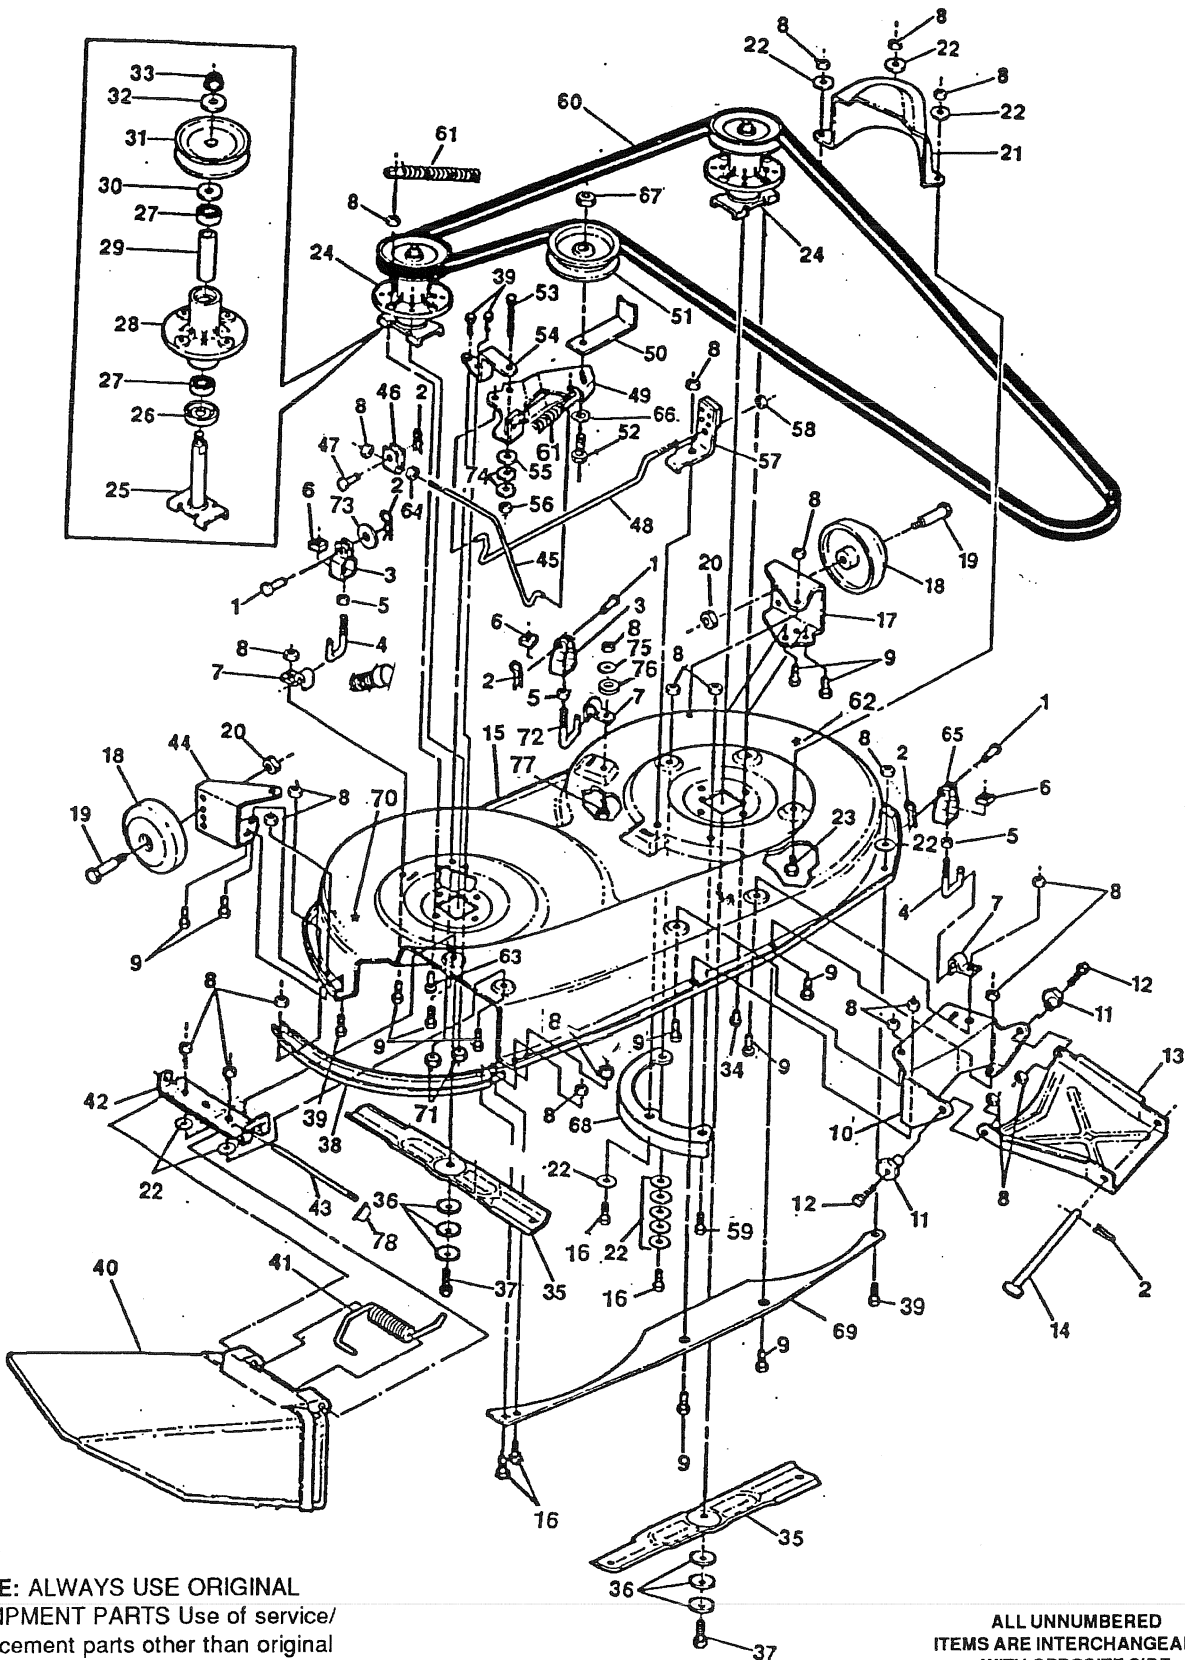

TRACTOR REPAIR PARTS

40" TRACTOR MODEL 4125H

NOTE: ALWAYS USE ORIGINAL EQUIPMENT PARTS Use of service/ replacement parts other than original parts may void your warranty.

ALL UNNUMBERED ITEMS ARE INTERCHANGEABLE WITH OPPOSITE SIDE

TRACTOR REPAIR PARTS

40" TRACTOR MODEL 4125H

Key No.	Part No.	Description	Key No.	Part No.	Description
1	300317	Pin, Clevis	42	317017	Bracket, Chute Mount
2	56180	Hairpin, Cotter	43	304424	Rod, Chute
3	305283	Clevis	44	317018	Wheel Bracket, R. H.
4	309615	Lift Rod	45	303072	Clutch Rod
5	120238	Nut, Hx Jam 1/2-13 Thd.	46	305284	Clevis, Clutch
6	109527	Nut, Sq. 1/2-13 Thd.	47	49332	Pin, Clevis
7	302197	Clip	48	302714	Rod, Brake
8	1498	Nut, Hx, Lock 5/16-18 Thd.	49	304414	Idler Assembly
9	180075	Screw, Hx Hd, 5/16-18 x 1 In.			Includes the following parts:
10	312342	Bracket, Front		305298	Idler Arm
11	58247	Nut, Adjusting		306973	Brake Pad
12	122017	Screw, Hx Hd. 5/16-18 x 1 In.		41601	Rivet
13	311942	Channel, Draw Bar	50	300844	Belt Retainer
14	302963	Rod, Drawbar	51	310326	Idler Pulley
15	315788	Mower Deck	52	57325	Carriage Bolt, 3/8-16 x 2 In.
16	122007	Screw, Hx, 5/16-18 x 3/4 In.	53	304420	Shoulder Bolt, 3/8-16 x 3/4 In.
17	317041	Wheel Bracket, L. H.	54	312273	Idler Brace
18	302611	Wheel	55	996307	Washer, Flat
19	23763	Shoulder Bolt, 3/8-16 Thd.	56	45171	Nut, Hx, Wd Fl, 3/8-16 Thd.
20	1499	Nut, Hex, Ctrlk, 3/8-16 Thd.	57	304118	Brake Spring Assembly
21	302833	Belt Cover, Left Pulley	58	1502	Nut, Hx, Ctrlk, 1/4-20 Thd.
22	120393	Flatwasher, 11/32 In.	59	122027	Screw, Hx, 5/16-18 x 1-1/4 In.
23	120228	Screw, Hx Hd, 5/16-18 x 5/8 In.	60	48044	Belt, 82 In. Long
24	317705	Quill Assembly (Incl. Nos. 25-33)	61	35410	Spring
25	56425	Saddle & Shaft Assembly	62	68249	Decal, No Step
26	50616	Dust Shield	63	300345	Screw, Tap, 5/16-18 x 1-3/8 In.
27	1255	Bearing	64	120376	Nut, Hx, 5/16-18 Thd.
28	50702	Quill Housing	65	304443	Clevis
29	50818	Spacer Tube	66	120382	Washer, Split, Lock 3/8 In.
30	51449	Spacer	67	120377	Nut, Hx, 3/8-16 Thd.
31	313898	Pulley	68	306477	Baffle, Deck
32	56365	Washer	69	306478	Baffle, Deck Front
33	1282	Nut, Wd Fl, Lk 7/16-20 Thd.	70	68547	Decal, Danger
34	50634	Screw, Wshr Hd, 5/16-18 x 7/8"	71	44108	Nut, 5/16-18 Thd.
35	309070	Blade	72	312302	Lift Rod
36	2483	Washer, Spring	73	274517	Washer, Flat
37	39573	Screw, Hx Hd, 3/8-24 x 1 In.	74	996416	Washer, Flat
38	317039	Toe Guard	75	35214	Washer, Flat
39	180077	Screw, Hx Hd, 5/16-18 x 3/4 In.	76	50520	Spacer
40	304422	Chute Deflector	77	180079	Screw, 5/16-18 x 1 In.
41	305124	Spring	78	3535	Push Nut