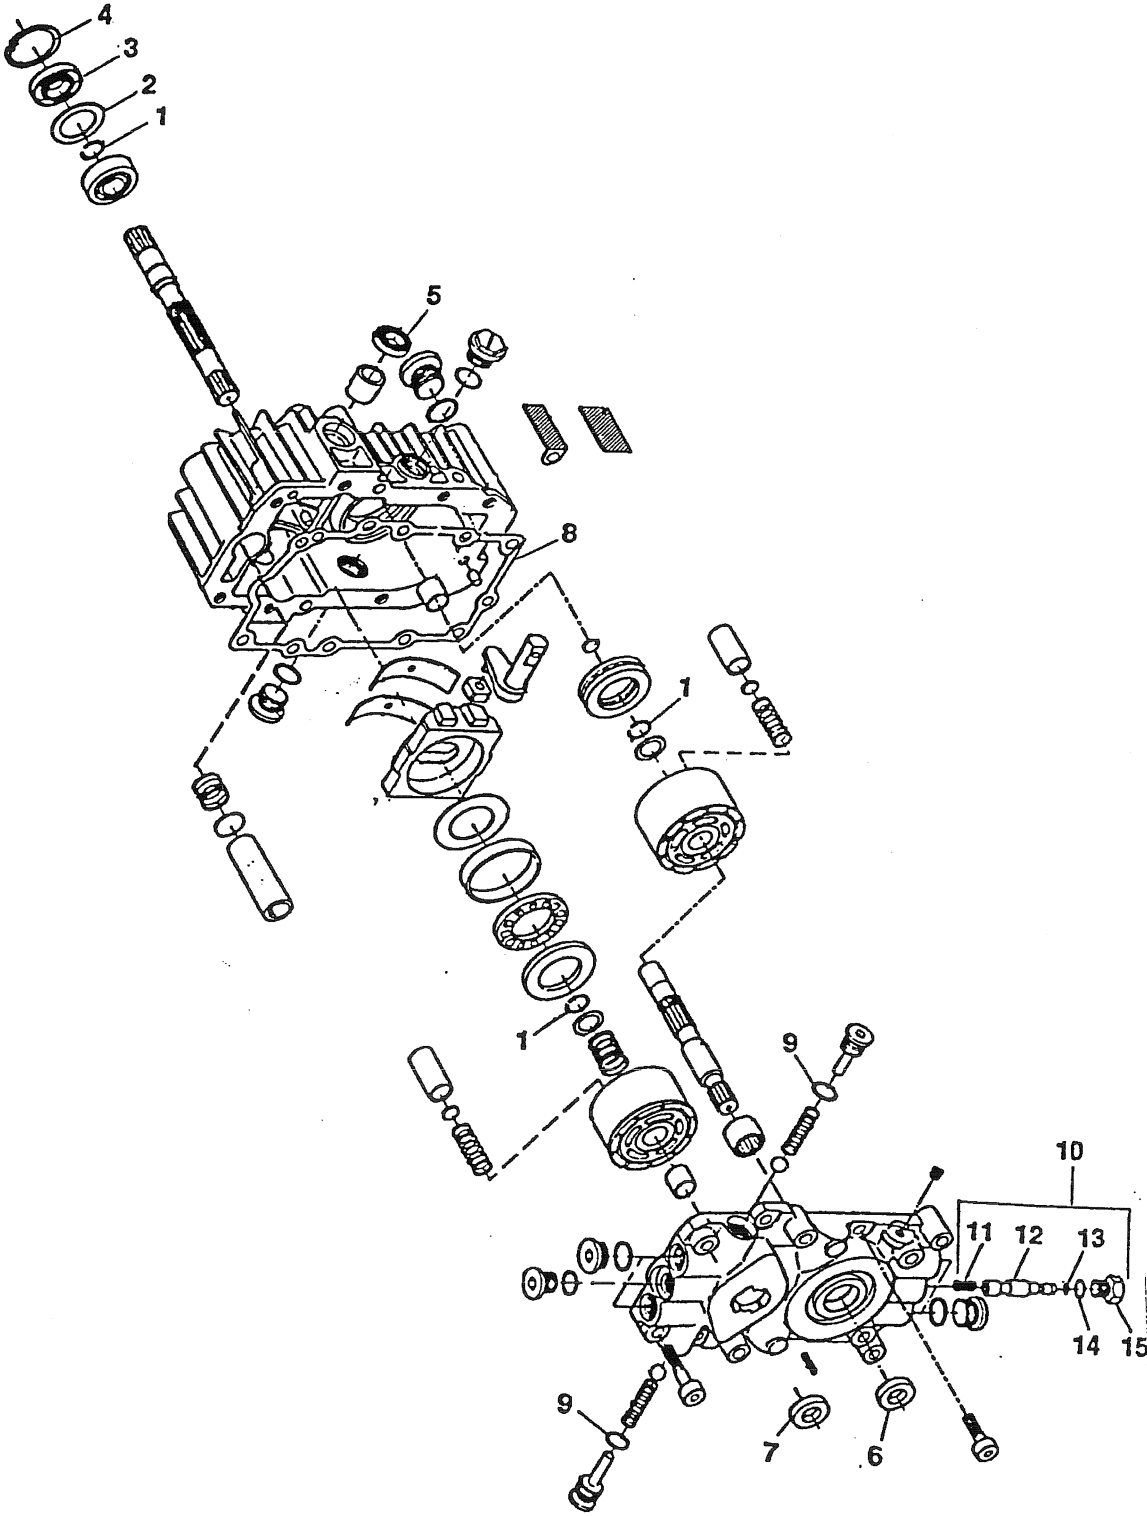

HYDRO-STATIC PUMP

HYDRO-STATIC PUMP

Key No.	Part No.	Description
+	310227	Hydro-Static Pump (Complete)
+	313306	Overhaul Seal Kit (Contains Key No's. 1 thru 9 , 13 and 14)
1		Ring-Retaining
2		Spacer
3		Seal - Lip
4		Ring-Retaining
5		Seal - Lip
6		Seal - Lip
7		Seal - Lip
8		Gasket - Center Section
9		O-Ring
10	313305	By - Pass Valve Kit - Complete (Contains Key No's. 11-15)
11		Spring - Helical Comp
12		By - Pass Spool
13		O - Ring
14		O - Ring
15		Plug - By - Pass

+ Not Shown