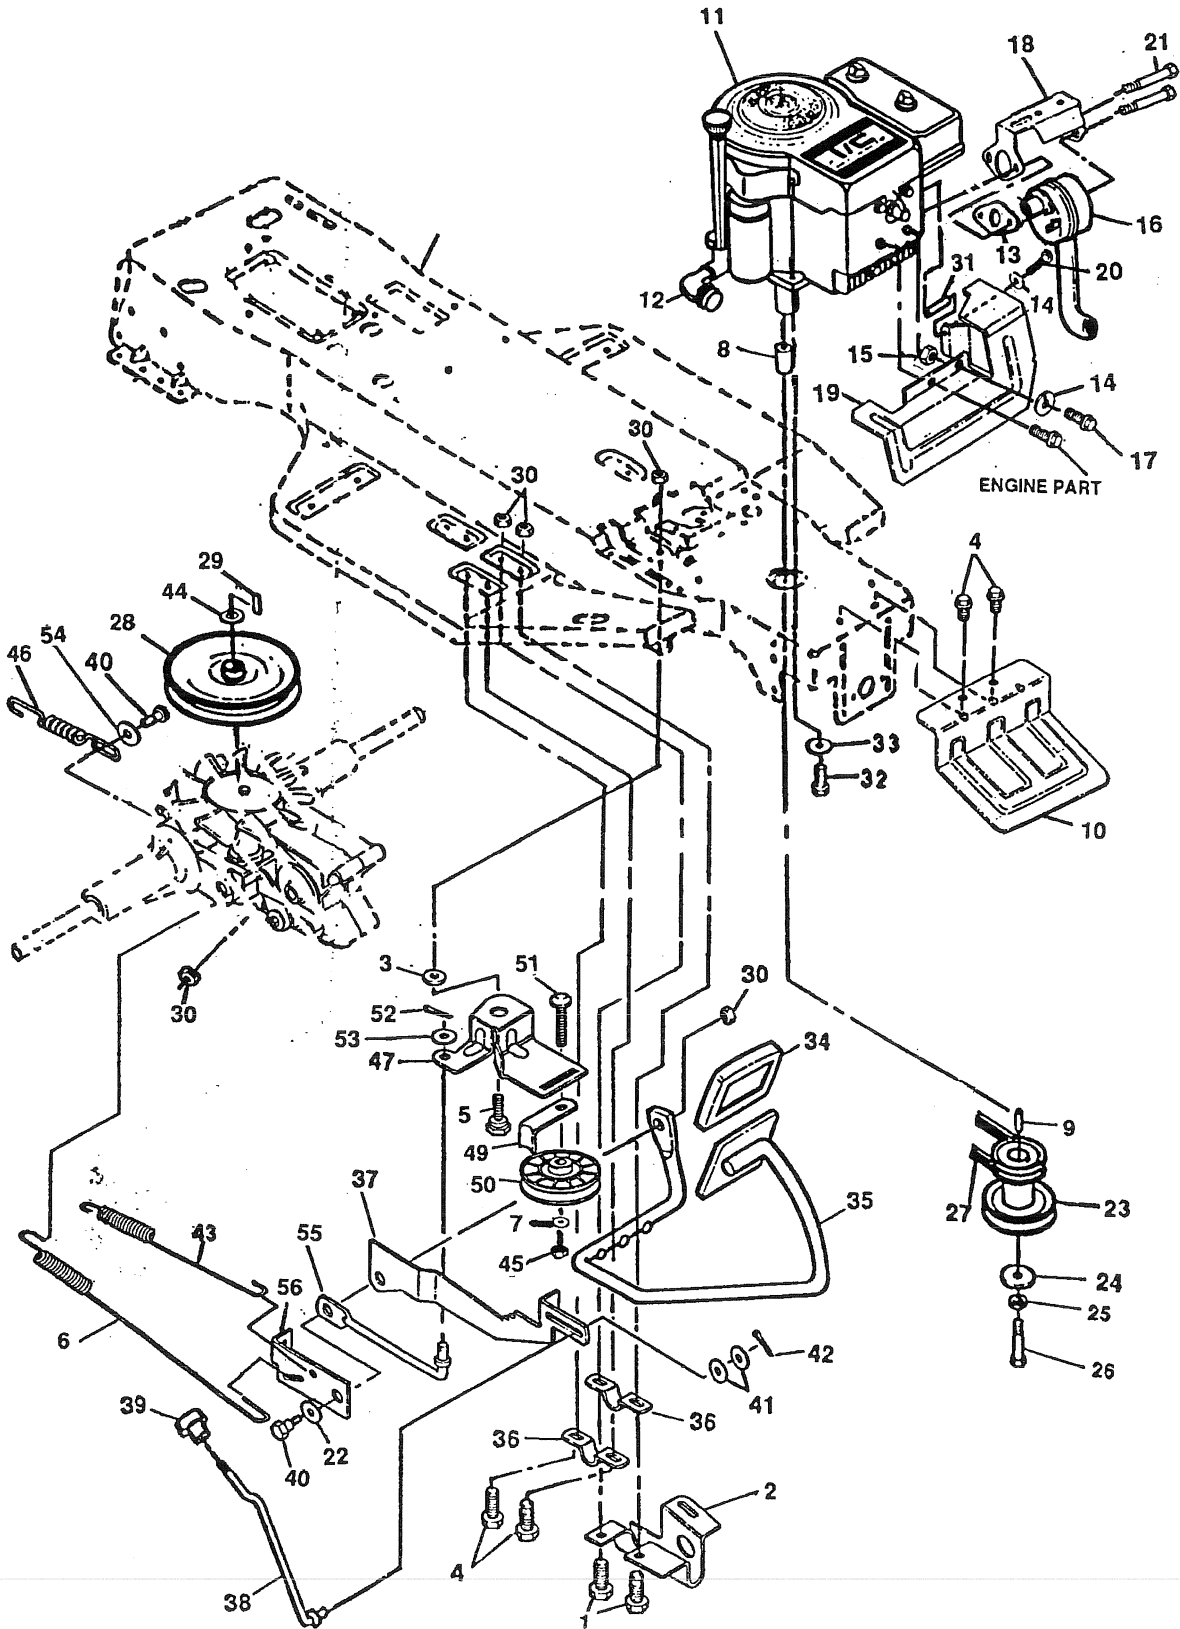

TRACTOR REPAIR PARTS

40" TRACTOR MODEL 4125H

TRACTOR REPAIR PARTS

40" TRACTOR MODEL 4125H

Key No.	Part No.	Description	Key No.	Part No.	Description
1	122007	Screw, 5/16-18 x 3/4 In.	38	304217	Rod, Parking Brake
2	308340	Front Hanger Bracket	39	304367	Knob, Parking Brake
3	45602	Flatwasher	40	310087	Shoulder Bolt, 5/16-18 Thd.
4	35497	Screw, Hx Hd, Wshr Tap, 5/16-18 x 1/2 In.	41	120385	Washer, 9/16 In.
5	310269	Shoulder Bolt, 5/16-18	42	121223	Cotter Pin
6	309935	Spring, Brake, Hydro	43	313660	Spring, Clutch
7	120382	Lockwasher	44	22053	Retaining Ring
8	304246	Spacer, Engine Pulley	45	120377	Nut, Flange, 3/8-16 Thd.
9	57791	Key, Square, 1/4	46	309935	Spring, Brake
10	311530	Deflector, Exhaust	47	314786	Arm, Idler
11		Engine 12.5 Horsepower B&S	48	310269	Shoulder Bolt, 3/8-16 Thd.
12	111316	Elbow, 90°, 3/8 In.	49	39659	Belt Retainer
13	46708	Gasket, Muffler	50	303031	Pulley
14	120380	Washer, Split Lock	51	45892	Carriage Bolt, 3/8-16 x 1-1/2 In.
15	120376	Nut, Hex 5/16-18 Thd.	52	36368	Hair Pin
16	310284	Muffler, Round 5" Diameter	53	120394	Flatwasher, 13/32 In.
17	300314	Screw, Wa Tap, 1/4-20 x 7/8 In.	54	308188	Flatwasher
18	305409	Heat Shield, Carburetor	55	314738	Clutch Rod
19	310340	Heat Shield, Engine	56	310259	Brake Bracket, Neutral
20	189293	Screw, Hex Hd, 1/4-20 x 3-1/2 In.			
21	305407	Bolt, Shoulder, 5/16-18 x 4-1/3 In.			
22	30289	Wave Washer			
23	313546	Pulley, Engine			
24	56431	Washer, Pilot			
25	120383	Washer, Split, Lock 7/8 In.			
26	428644	Screw, Hx Hd, 7/16-20 X 5 In.			
27	310275	V-Belt			
28	303109	Pulley			
29	3021	Key, Woodruff, #606			
30	1498	Nut, Hex, Ctrlk, 5/16-18 Thd.			
31	310292	Spacer, Heat Shields			
32	50947	Screw, Hex Hd Tap, 3/8-16 x 1-1/4 In.			
33	138489	Washer, 3/8 In.			
34	304490	Pad, Clutch/Brake, Molded			
35	310258	Assembly, Clutch/Brake Arm			
36	313271	Bracket, Clutch/Brake Arm			
37	310260	Lever, Park Brake