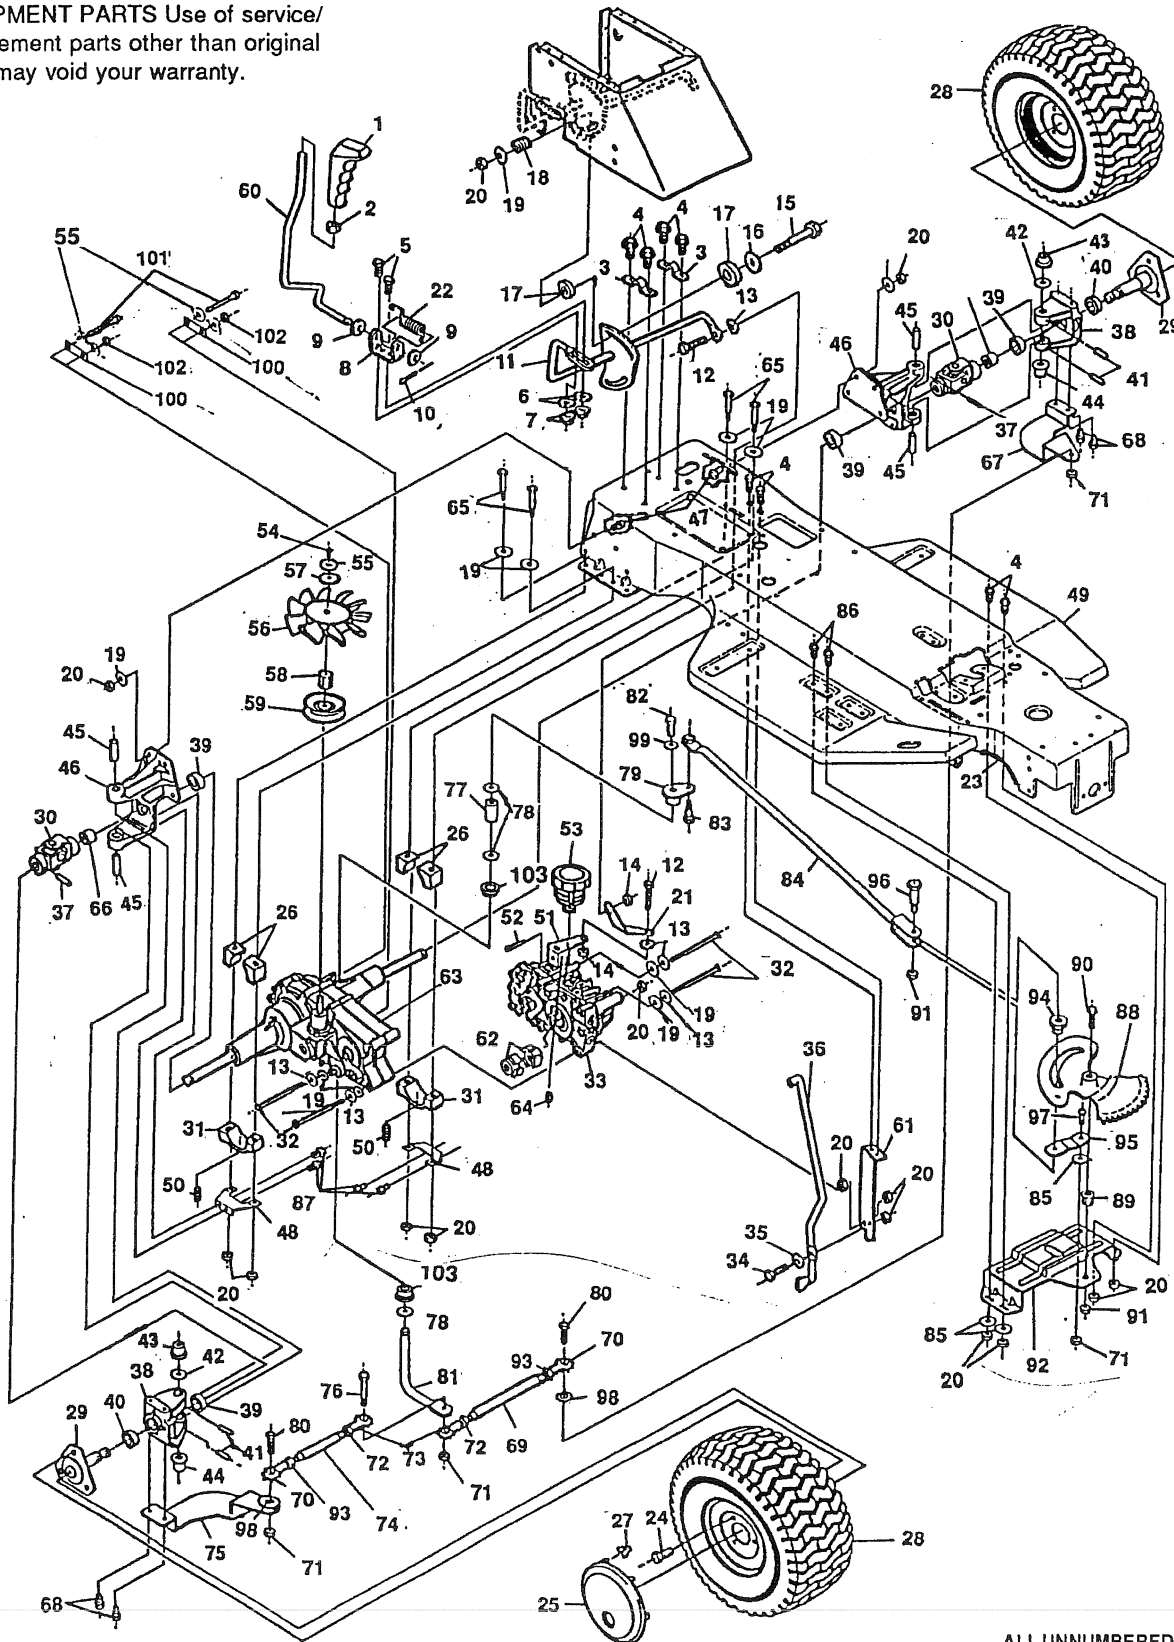

TRACTOR REPAIR PARTS

40" TRACTOR MODEL 4125H

NOTE: ALWAYS USE ORIGINAL EQUIPMENT PARTS Use of service/ replacement parts other than original parts may void your warranty.

ALL UNNUMBERED ITEMS ARE INTERCHANGEABLE WITH OPPOSITE SIDE

TRACTOR REPAIR PARTS

40" TRACTOR MODEL 4125H

Key No.	Part No.	Description
1	304729	Handle, Deck Engage Lever
2	120238	Nut, 1/4-13
3	313271	Bracket, Clutch/Brake Arm
4	35497	Screw, 5/16-18 x 1/2 In.
5	180018	Screw, 1/4-20 x .62 In.
6	120392	Flatwasher
7	51335	Nut, 1/4-20
8	310356	Bracket, Shift
9	71073	Washer, Flat
10	121222	Pin, Cotter
11	310806	Shift Rod Assembly
12	122145	Screw, 3/8-16 x 1-1/4 In.
13	120638	Washer
14	1499	Nut, 3/8-16 Thd.
15	122065	Screw, 5/16-18 x 2 In.
16	845	Washer, Flat
17	49922	Washer, Friction
18	29170	Spring
19	120393	Washer, Flat
20	1498	Nut, 5/16-18 Thd.
21	310204	Shift Link
22	310336	Spring, Torsion
23	47453	Trim
24	123418	Screw, Hx Hd, 1/2-20 x 1/2 In.
25	306570	Hubcap, 8 In.
26	310813	Mounting Block
27	306669	Clip, Hubcap
28		Tire
	58276	Wheel
	24167	Valve System
29	315264	Hub Assembly
30	12290	U-Joint Assembly
31	310187	Mounting Block
32	189299	Screw, 5/16-18 x 4-1/2 In.
33	310227	Hydrostatic Pump
34	310088	Shoulder Bolt, 5/16-18 Thd.
35	2483	Washer
36	310261	Rod- Relief Valve
37	36311	Pin, Grooved, 1/4 x 1 1/2 In.
38	315267	Bracket, Steering Pivot, Outer
39	12325	Bearing
40	315268	Bearing
41	456722	Pin, Spring 1/4 x 1 1/2 In.
42	21682	Washer, Flat
43	12288	Bushing, Shouldered
44	12321	Bushing, Shouldered
45	12289	Pin, Steering Hinge
46	12485	Bracket, Steering Pivot, Inner
47	122017	Screw, Hx Hd, 5/16-18 x 1 In.
48	313644	Bracket, Transaxle Mounting
49	315823	Main Frame
50	140880	Screw, #10-32 x 1/4 In.
51	310180	Armspeed Control

Key No.	Part No.	Description
52	456652	Pin, Spring
53	310786	Reservoir, Hydro
54	180016	Screw, 1/4-20 x 1/2 In.
55	120380	Washer, Split Lock
56	308523	Fan
57	57626	Washer, Flat
58	310094	Nut, Pulley 1/2-20 and 1/4-20
59	310098	Pulley, Assy. Hydro
60	310264	Shift Rod
61	310179	Stabilizer Bracket
62		Coupling (not a service part)
63	Transaxle	Contact nearest dealer
64	102570	Set Screw
65	180112	Screw, 5/16-18 x 2.75 In.
66	304123	Spacer
67	306218	Arm, Rear Wheel Steer, L. H.
68	39728	Screw, Self-Tap 3/8-16 x 3/4 In.
69	313642	Tie Rod, L.H.
70	308384	Tie Rod End, L. H.
71	412349	Nut, Hex, Ctrlk, 3/8-24
72	124925	Nut, Hex Jam, 3/8-24
73	304260	Rod End
74	313643	Tie Rod End, R. H.
75	306217	Arm, Rear Wheel Steer, R. H.
76	181646	Screw, 3/8-24 x 1 3/4 In.
77	313641	Spacer
78	25177	Washer, Lat 49/64 In.
79	308719	Steering Pivot
80	181639	Screw, 3/8-24 x 1 1/4 In.
81	313649	Shaft, Steering Pivot
82	421051	Screw 5/16-24 x 1 In.
83	12319	Bolt, Shoulder 3/8-24
84	313639	Rod Assembly, Rear Wheel Steer
85	446363	Washer, Flat 3/8 In.
86	35498	Screw, Self-Tap 5/16-18 x 3/8 In.
87	451814	Screw, Self-Tap 5/16-18 x 5/8 In.
88	302877	Assembly Sector Gear
89	302878	Bushing, Sector Gear
90	304296	Screw, 1/2-20 x 2 3/8 In.
91	274654	Nut, Hx, Ctrlk 1/2-20
92	308341	Plate, 4-Wheel Steer Pivot
93	308399	Nut, Jam 3/8-24
94	304116	Cam Yoke Roller
95	302594	Arm, Roller Swing
96	304122	Shoulder Bolt, Cam Roller
97	302588	Shoulder Bolt, Cam Follower Arm Pivot
98	120382	Washer, Split Lock
99	45602	Washer Flat
100	314511	Bracket, Rear Pivot
101	180020	Screw 1/4-20 x .75 In
102	120375	Nut 1/4-20
103	302303	Bearing Spindle

*Order Parts Individually