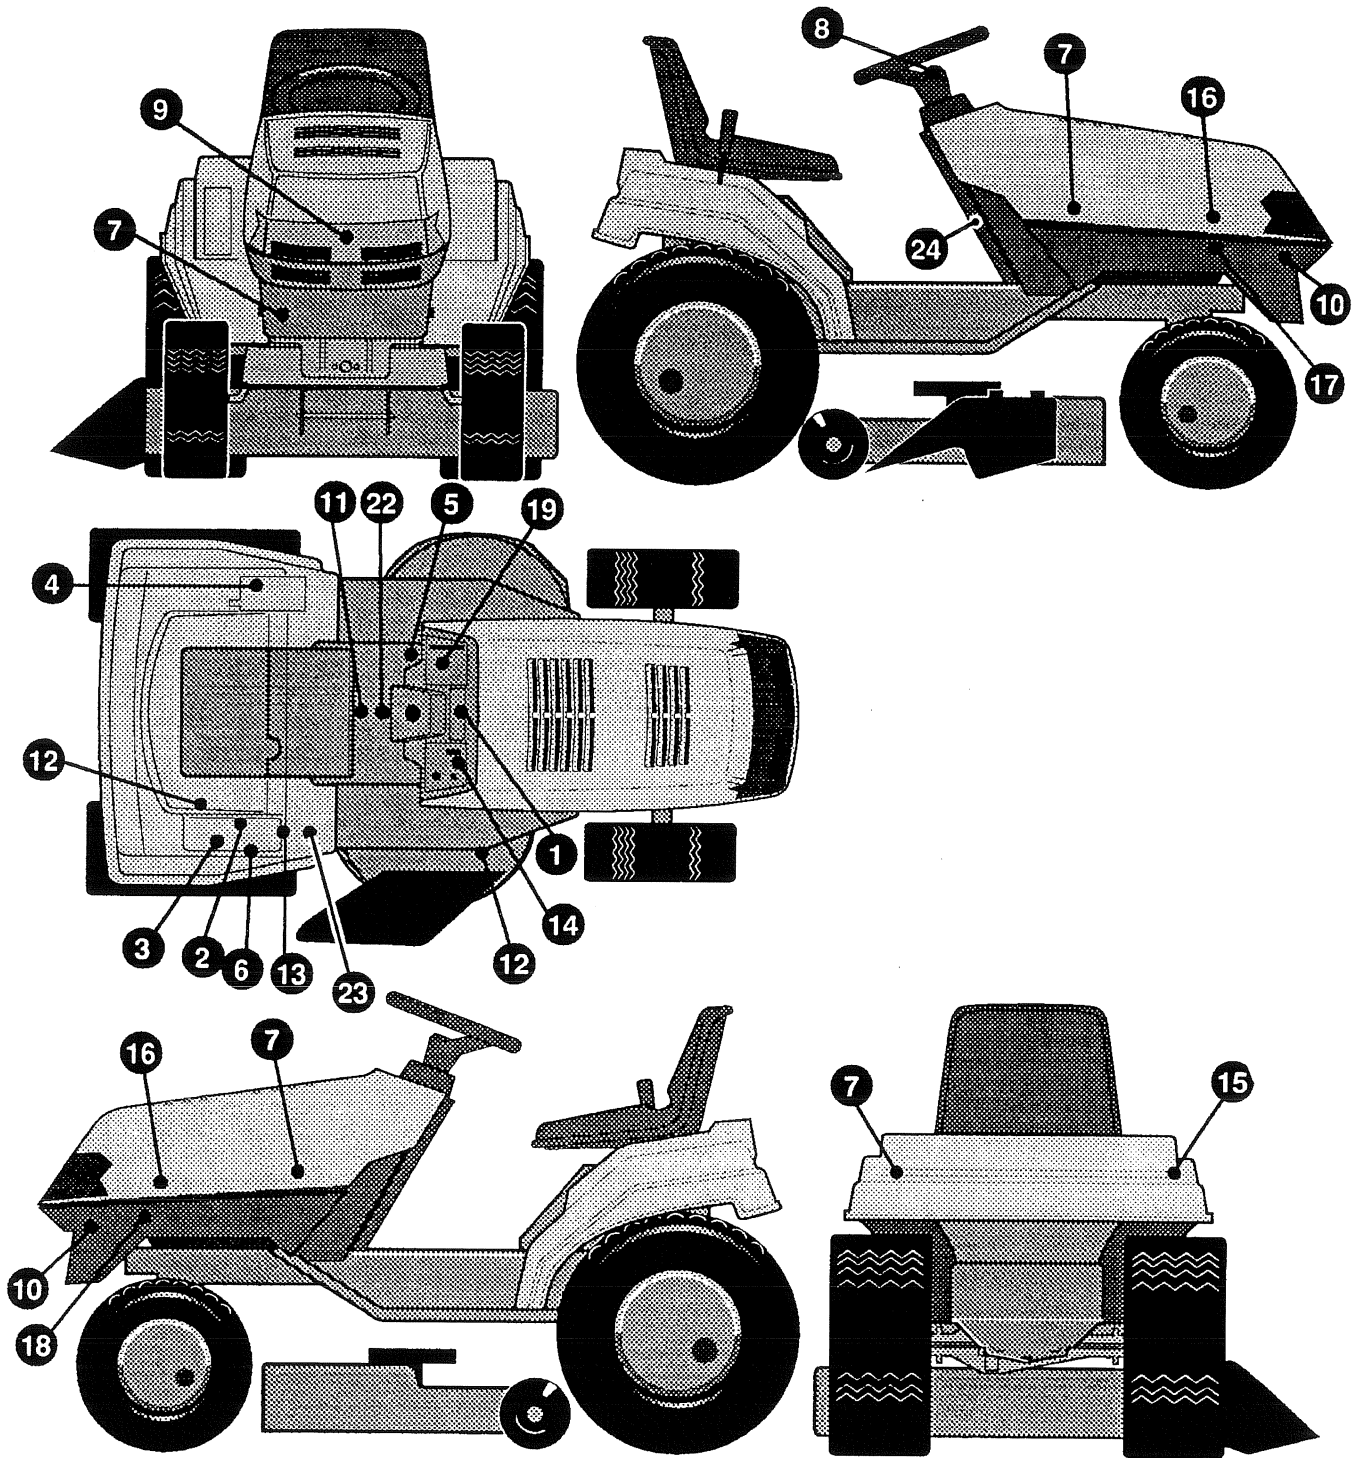

TRACTOR REPAIR PARTS

40" TRACTOR MODEL 4125H

TRACTOR REPAIR PARTS

40" TRACTOR MODEL 4125H (601 10 00-05)

Key#	Part#	Description	Qty.
1.	6010008-49	DECAL, DASH CHG,BLK,FUEL,ALL SY	1
2.	6010008-50	DECAL, BLADE CLUT/DECK HGTH ERO	1
3.	6010008-51	DECAL, INSTR FRENCH (CAN) ERO LT	1
4.	6010003-99	DECAL, SPEED HYDRO SIGNATURE	1
5.	6010004-10	DECAL, FENDER REAR,HOOD HUSQ.	4
6.	6010004-11	DECAL, GUNSIGHT CENT. STEER	1
7.	6010004-12	DECAL, GUNSIGHT CLEAR BACK	1
8.	6010004-13	DECAL, WHEEL 4 STEER HUSQ.	2
9.	6010008-52	DECAL, INSTRUC CONSOLE TOP	1
10.	6010004-38	DECAL, 4WS PATENT NO. 5048853	1
11.	6010004-47	DECAL, DEPRESS CL/BRAKE	1
12.	6010008-53	DECAL, DASH RH ISO HR,LG,SW	1
13.	6010008-54	DECAL, MODEL #4125H	2
14.	6010004-90	DECAL, HYDROSTATIC	2
15.	6010004-92	DECAL, PIN STRIPE RH	1
16.	6010004-93	DECAL, PIN STRIPE LH	1
17.	6010008-55	DECAL, RELEIF VALVE	1
18.	6010008-56	DECAL, DASH LEFT ENGLISH/ISO	1
19.			
20.			
21.	6010008-57	DECAL, OPER. INSTR. ERO TOP FRAME	1
22.	6010008-58	DECAL, DANGER FRENCH,ENGLISH	1
23.	6010008-59	DECAL, PARK BRKE EXPORT	1