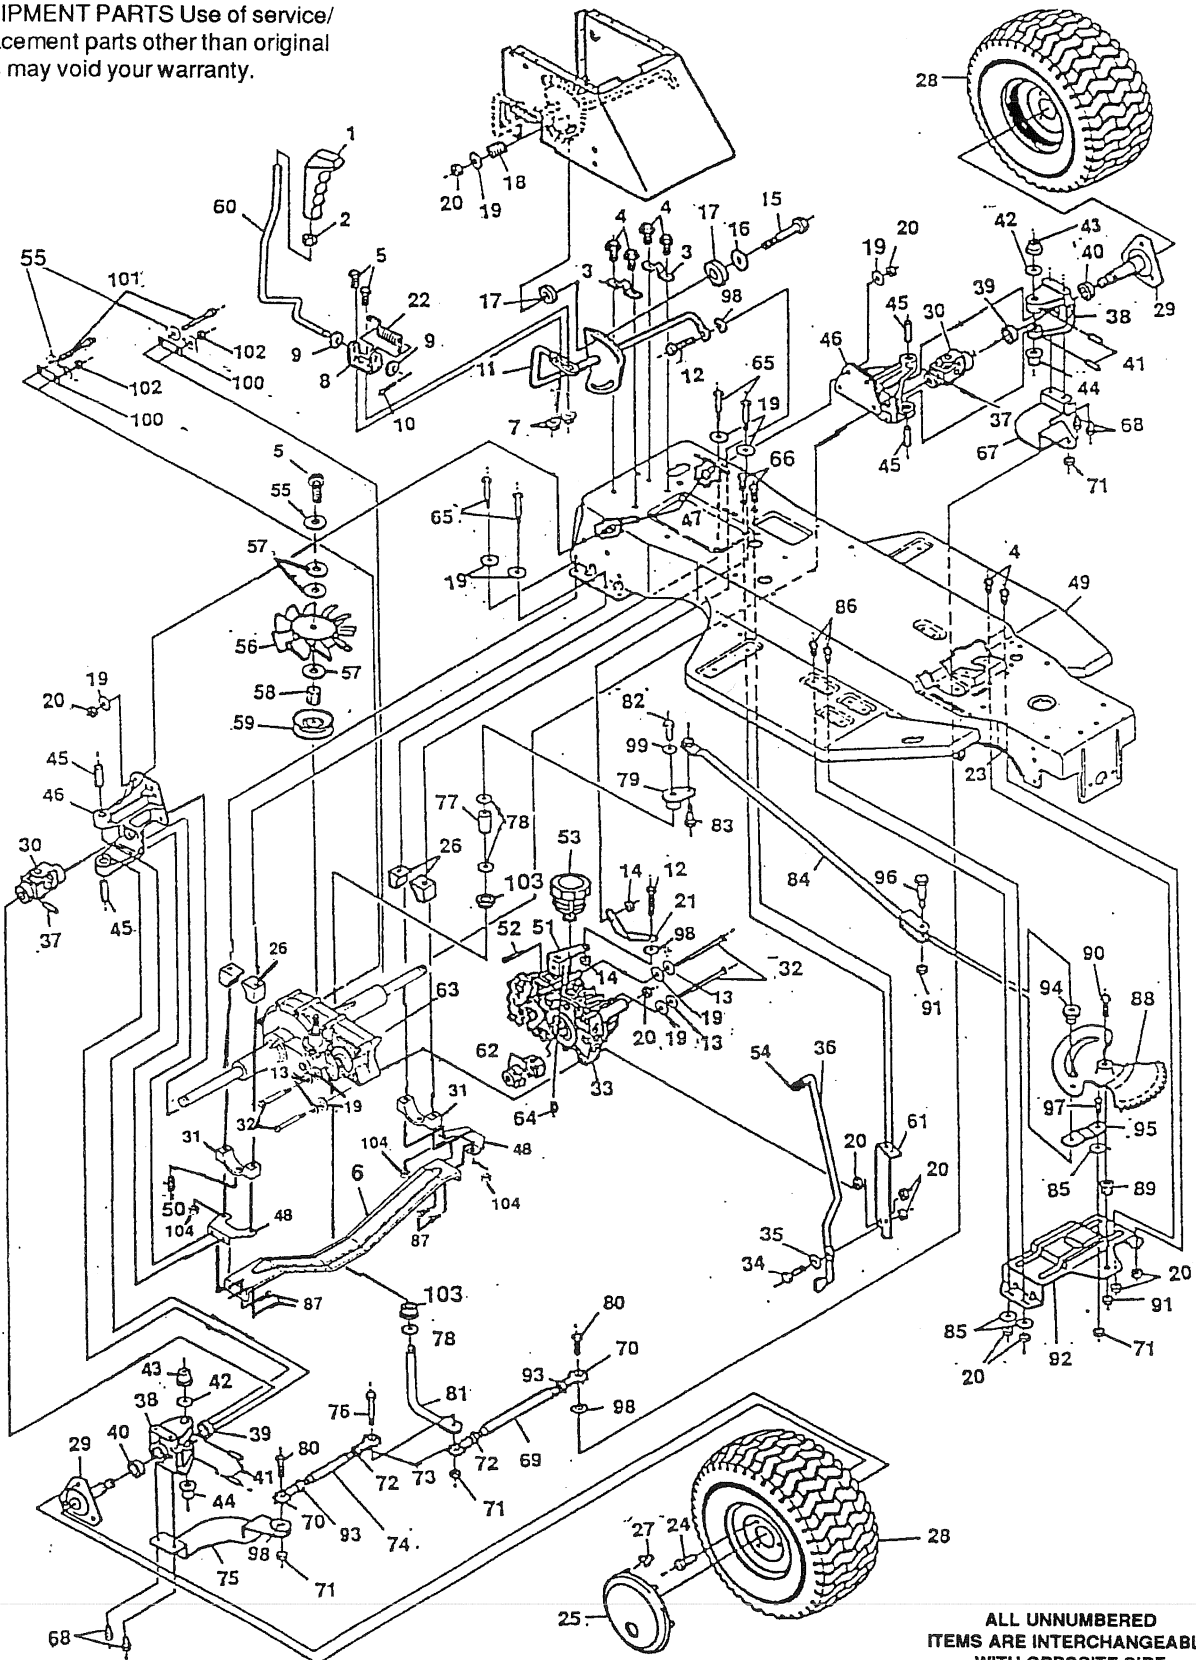

TRACTOR REPAIR PARTS

40" TRACTOR MODEL 4125H

NOTE: ALWAYS USE ORIGINAL EQUIPMENT PARTS Use of service/ replacement parts other than original parts may void your warranty.

ALL UNNUMBERED ITEMS ARE INTERCHANGEABLE WITH OPPOSITE SIDE

TRACTOR REPAIR PARTS

40" TRACTOR MODEL 4125H (601 10 00-05)

Key No.	Part No.	Description
1	6010002-37	Handle, Deck Engage Lever
2	6010000-08	Nut, 1/2-13
3	6010004-42	Bracket, Clutch/Brake Arm
4	6010005-19	Screw, 5/16-18 x 1/2 In.
5	6010000-67	Screw, 1/4-20 x .62 In.
6	6010008-26	Brace
7	6010008-27	Nut, 1/4-20
8	6010003-94	Bracket, Shift
9	6010006-54	Washer, Flat
10	6010000-25	Pin, Cotter
11	6010007-27	Shift Rod Assembly
12	6010000-33	Screw, 3/8-16 x 1-1/4 In.
13	6010000-23	Washer
14	6010000-60	Nut, 3/8-16 Thd.
15	6010000-32	Screw, 5/16-18 x 2 In.
16	6010006-56	Washer, Flat
17	6010005-66	Washer, Friction
18	6010001-08	Spring
19	6010000-19	Washer, Flat
20	6010000-59	Nut, 5/16-18 Thd.
21	6010003-80	Shift Link
22	6010003-92	Spring, Torsion
23	6010005-56	Trim
24	6010000-44	Screw, Hx Hd, 1/2-20 x 1/2 In.
25	6010002-91	Hubcap, 8 In.
26	6010004-04	Mounting Block
27	6010002-94	Clip, Hubcap
28	^	Tire and Wheel Assembly
		Refer to Tire Tread Page
		Wheel
	6010006-40	Valve System
29	6010004-67	Hub Assembly
30	6010008-28	U-Joint Assembly
	6010008-29	Grease Fitting
31	6010003-79	Mounting Block
32	6010000-85	Screw, 5/16-18 x 4-1/2 In.
33	6010003-81	Hydrostatic Pump
34	6010003-73	Shoulder Bolt
35	6010000-98	Washer
36	6010003-85	Rod- Relief Valve
37	6010005-22	Pin, Grooved, 1/4 x 1 1/2 In.
38	6010004-68	Bracket, Steering Pivot, Outer
39	6010000-43	Bearing
40	6010004-69	Bearing
41	6010005-50	Pin, Spring 1/4 x 1 1/2 In.
42	6010000-92	Washer, Flat
43	6010000-38	Bushing, Shouldered
44	6010000-42	Bushing, Shouldered
45	6010000-39	Pin, Steering Hinge
46	6010000-47	Bracket, Steering Pivot, Inner
47	6010000-29	Screw, Hx Hd , 5/16-18 x 1 In.
48	6010007-33	Bracket, Transaxle Mounting
49	6010008-30	Main Frame
50	6010000-58	Screw, #10-32 x 1/4 In.
51	6010003-78	Armspeed Control