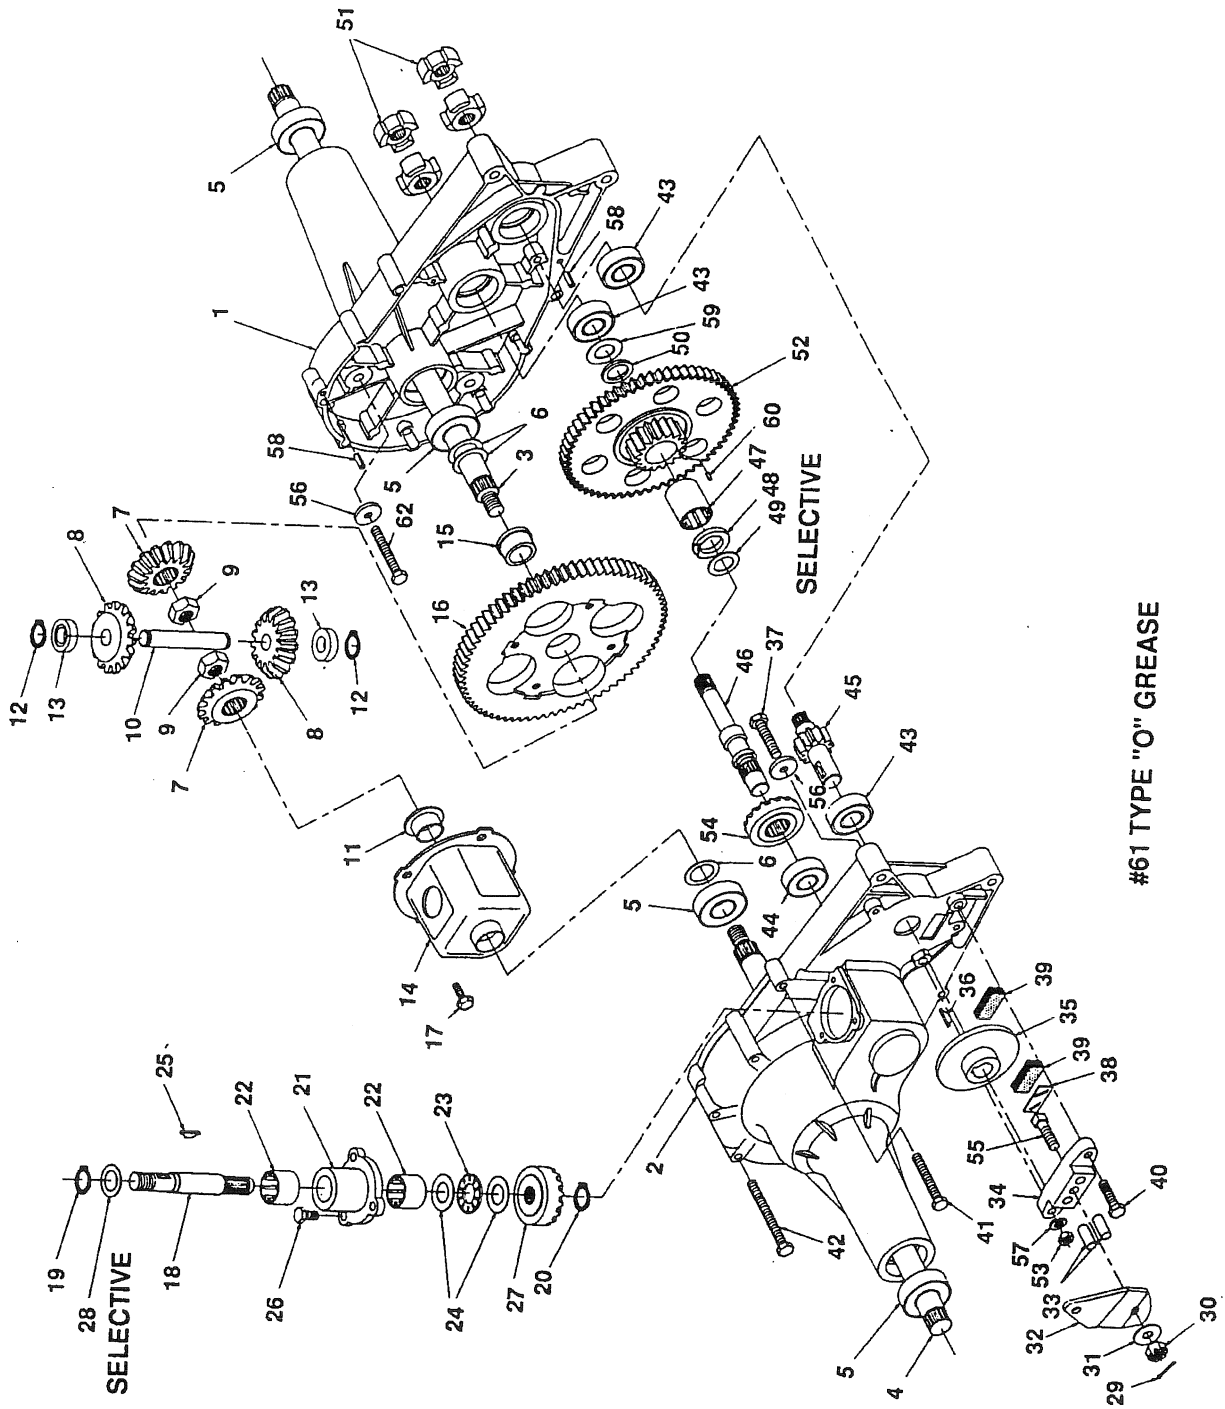

HYDRO-GEAR HYDROSTATIC TRANSAXLE

HYDRO-GEAR HYDROSTATIC

Ref.	Part No.	Description	Qty.
1	*324090	ASS'Y, HOUSING HALF LH	
	^	HOUSING HALF L.H.	1
5	^	BEARING, BALL 3/4ID X 40MM OD X 12 MM	2
43	^	BEARING, BALL	2
	*324092	ASS'Y, HOUSING HALF RH	
2	^	HOUSING HALF RH	1
5	^	BEARING, BALL 3/4ID X 40MM OD X 12 MM	2
43	^	BEARING, BALL	1
44	^	BEARING, BALL	1
	*324094	ASS'Y, DIFFERENTIAL/AXLE	
3	^	AXLE L.H. 3/4"	1
4	^	AXLE R.H. 3/4"	1
6	^	WASHER, FLAT 3/4ID X 1-1/8OD X .025 THK	3
7	^	GEAR, MITER	2
8	^	GEAR, MITER	2
9	^	NUT, HEX JAM W/PATCH 1/2-20	2
10	^	SHAFT, CROSS	1
11	^	BEARING, FL 3/4 ID X 7/8 OD	1
12	^	SNAP RING	2
13	^	BEARING, THRUST	2
14	^	HOUSING	
15	^	BEARING, FLANGE	1
16	^	GEAR, DIFFERENTIAL 72 TOOTH	1
17	^	LOCKING BOLT, 1/4-28 X 9/16" LG	4
	*324095	ASS'Y, INPUT PINION HSG	
18	^	SHAFT, INPUT	1
19	^	RETAINING, RING	1
20	^	RING, RETAINING	1
21	^	HOUSING, INPUT BEARING	1
22	^	BEARING, NEEDLE	2
23	^	BEARING, THRUST	1
24	^	THRUST RACE	2
25	^	KEY, HI-PRO 3/32 X 5/8 DIA.	1
26	^	SCREW, HEX W/PATCH 1/4-20 X 3/4 LONG	3
27	^	GEAR, INPUT PINION 17 TOOTH	1
28	^	WASHER, FLAT .62ID X 1.0 OD X .050 THK.	1
----	^	WASHER, FLAT .62ID X 1.0 OD X .040 THK.	AR
	*324096	ASS'Y, REDUCTION GEAR	
47	^	BEARING, NEEDLE	1
48	^	BRONZE THRUST BRG	

Key No.	Part No.	Description	Qty.
		5/8ID X 1-1/4OD X 7/64 THK.	1
49	^	WASHER, FLAT .62ID X 1.0 OD X .050 THK.	1
----	^	WASHER, FLAT .62ID X 1.0 OD X .040 THK.	AR
50	^	GREASE, SEAL BRONZE	1
52	^	GEAR, 60 AND 17 TOOTH	1
59	^	WASHER, FLAT .62ID X 1.0 OD X .030 THK.	1
60	^	PIN, DOWEL 3/32 X 1/4	1
25	323688	KEY, HI-PRO 3/32 X 5/8 DIA.	1
29	323671	PIN, COTTER	1
30	323691	NUT, CASTLE 5/16-24	1
31	323684	WASHER, FLAT .343ID X .88OD X .062 THK.	1
32	323665	ARM, BRAKE ACTUATOR	1
33	323681	PIN, BRAKE ACTUATING	2
34	324088	BRAKE, YOKE	1
35	323663	DISC, BRAKE	1
36	323692	KEY, HI-PRO 3/16 X 5/8" DIA.	1
37	324092	BOLT, HEX 1/4-20 X 1.50 LONG	1
38	323687	PLATE, PUCK	1
39	323685	PUCK, BRAKE	2
40	323711	BOLT, HEX W/PATCH 1/4-20 X 1.00 LG	1
41	323677	BOLT, HEX SELF-TAP 1/4-20 X 2.00 LG	2
42	323678	BOLT, HEX SELF-TAP 1/4-20 X 3.00 LG	6
45	323660	SHAFT, PINION W/11 TOOTH GEAR	1
46	323656	SHAFT, DRIVE	1
51	323661	COUPLING	4
53	323650	NUT, HEX 1/4-20	1
54	323655	GEAR, DRIVE PINION 17 T.	1
55	324088	BOLT, SQUARE HEAD	1
56	323703	WASHER, 7/8OD X .265ID X .125 THK.	3
57	323649	WASHER, 1/4" SPRING LOCK	1
58	323699	PIN, ROLL 3/16" DIA X 1/2" LG	2
61	324089	TYPE "O" GREASE (10 OZ. TUBE) (20 OZ. REQ'D)	2
62	324110	BOLT, HEX SELF TAP 1/4-20 X 2-1/2	2

AR = AS REQUIRED

* These sold by assembly only.

^ This is not a serviceable part. Order assembly part.