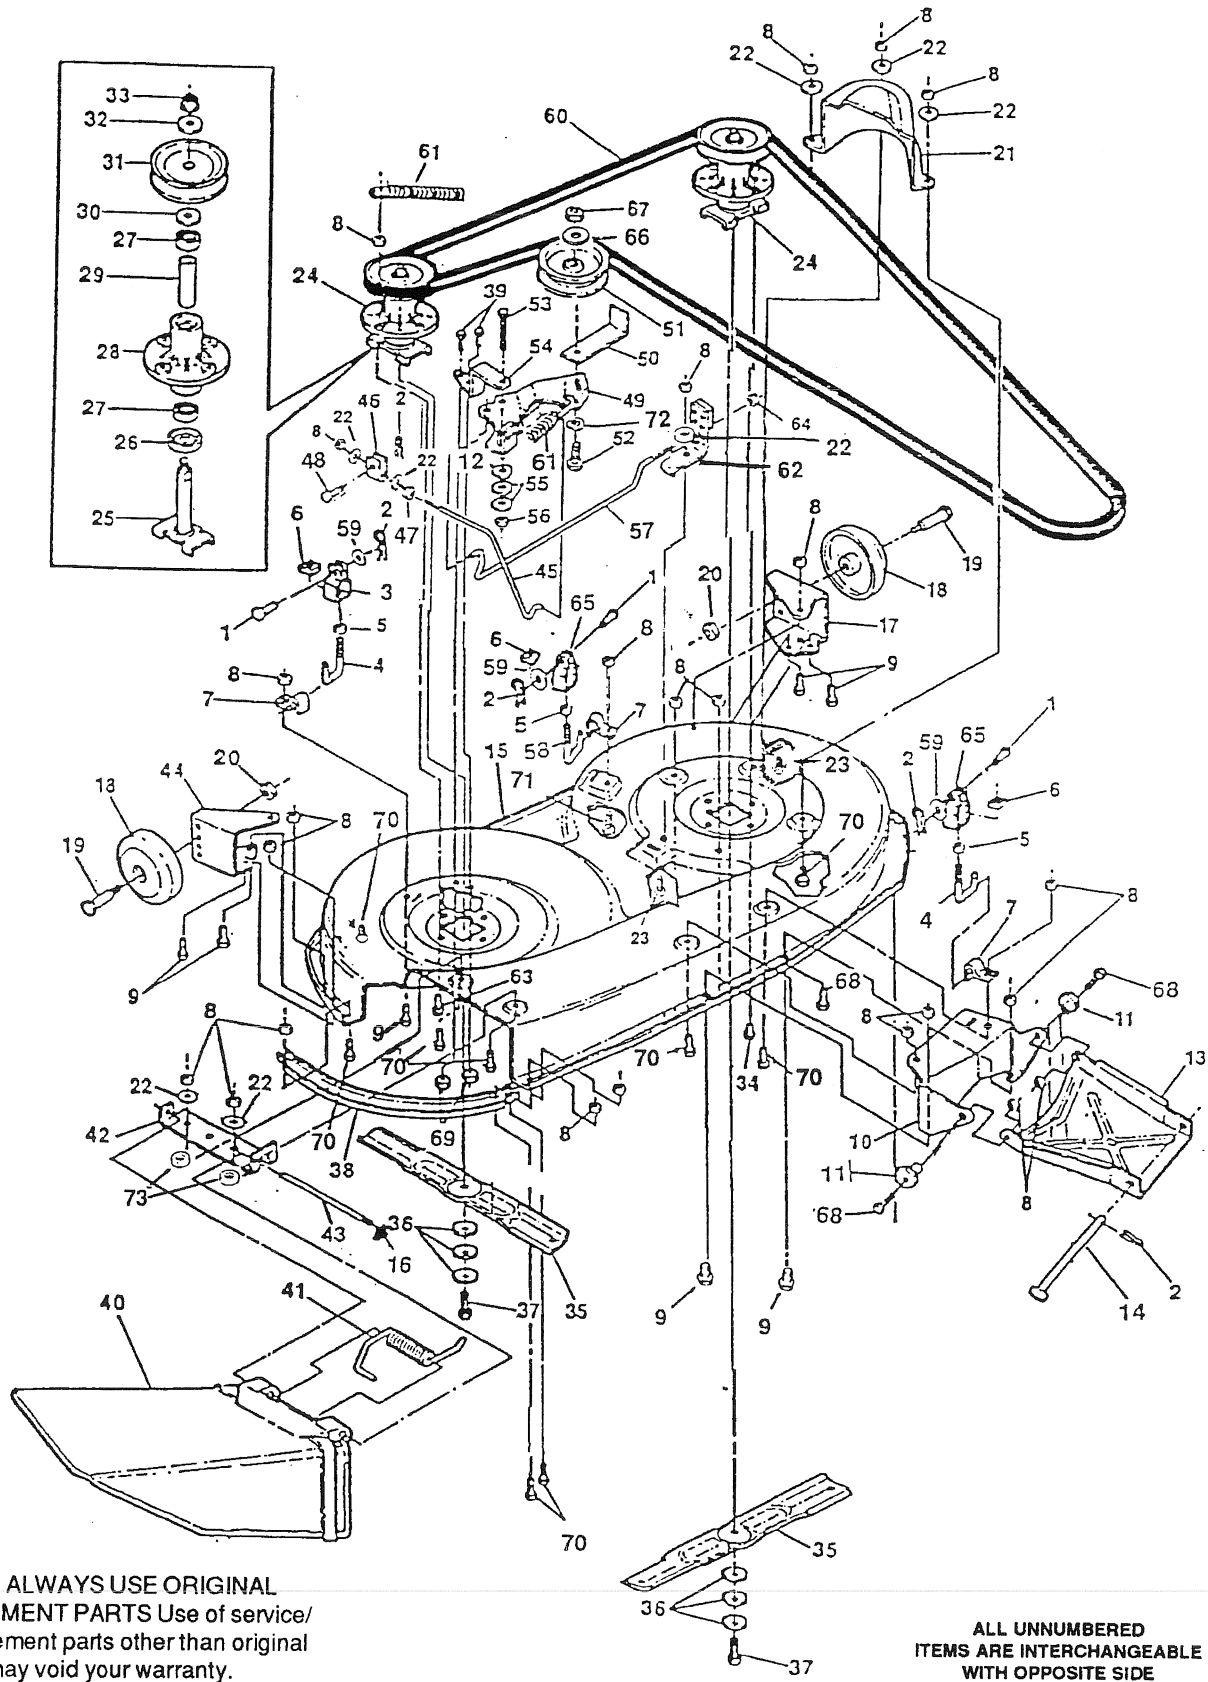

TRACTOR REPAIR PARTS

40" TRACTOR MODEL 4125H

NOTE: ALWAYS USE ORIGINAL EQUIPMENT PARTS Use of service/ replacement parts other than original parts may void your warranty.

ALL UNNUMBERED ITEMS ARE INTERCHANGEABLE WITH OPPOSITE SIDE

TRACTOR REPAIR PARTS

40" TRACTOR MODEL 4125H (601 10 00-15)

Key No.	Part No.	Description	Key No.	Part No.	Description
1	6010001-18	Pin, Clevis	41	6010004-66	Spring
2	6010006-04	Hairpin, Cotter	42	6010001-58	Bracket, Chute Mount
3	6010008-60	Clevis	43	6010002-24	Rod, Chute
4	6010003-62	Lift Rod	44	6010002-10	Wheel Bracket, R. H.
5	6010000-08	Nut, Hx Jam 1/2-13 Thd.	45	6010001-88	Clutch Rod
6	6010000-04	Nut, Sq. 1/2-13 Thd.	46	6010002-49	Clevis
7	6010008-37	Clip	47	6010000-12	Nut 5/16-18
8	6010000-59	Nut, Hx, Lock 5/16-18 Thd.	48	6010005-63	Clevis, Pin
9	6010000-72	Screw, Hx Hd, 5/16-18 x 5/8 In.	49	6010008-42	Idler Assembly
10	6010003-53	Bracket, Front	50	6010000-54	Belt Retainer
11	6010006-39	Nut, Adjusting	51	6010003-91	Idler Pulley
12	6010006-69	Washer .391 x 1.00 x .209	52	6010006-27	Carriage Bolt, 3/8-16 x 2 In.
13	6010004-02	Channel, Draw Bar	53	6010002-22	Shoulder Bolt, 3/8-16 x 3/4 In.
14	6010001-83	Rod, Drawbar	54	6010001-57	Idler Brace
15	6010008-38	Mower Deck	55	6010006-70	Washer, Flat .391 x 1.00 x .125
16	6010005-16	Push Nut	56	6010005-42	Nut, Hx, Wd Fl, 3/8-16 Thd.
17	6010002-25	Wheel Bracket, L. H.	57	6010001-72	Brake Rod
18	6010001-70	Wheel	58	6010004-22	Lift Rod
19	6010000-95	Shoulder Bolt, 3/8-16 Thd.	59	6010001-06	Flatwasher
20	6010000-60	Nut, Hex, Ctrlk, 3/8-16 Thd.	60	6010005-58	Belt, 83 In. Long
21	6010001-73	Belt Cover, Left Pulley	61	6010005-17	Spring
22	6010000-19	Flatwasher, 11/32 In.	62	6010002-04	Brake Blade
23	6010000-06	Screw, Hx Hd, 5/16-18 x 5/8 In.	63	6010001-21	Screw, Tap, 5/16-18 x 1-3/8 In.
24	6010006-11	Quill Assembly (Incl Nos. 25-33)	64	6010000-62	Nut 1/4-20
25	6010006-12	Saddle & Shaft Assembly	65	6010002-27	Clevis
26	6010005-69	Dust Shield	66	6010000-15	Washer, Split, Lock 3/8 In.
27	6010000-50	Bearing	67	6010000-13	Nut, Hx, 3/8-16 Thd.
28	6010008-39	Quill Housing	68	6010000-74	Screw, 5/16-18 x 1 In.
29	6010005-72	Spacer Tube	69	6010008-43	Nut, 5/16-18 Thd.
30	6010008-40	Spacer	70	6010008-44	Bolt, Carriage 5/16-18x.63 Gr5
31	6010008-41	Pulley	71	6010005-46	Bolt, Carriage 5/16-18x.63 Gr2
32	6010006-09	Washer	72	6010005-41	Washer, 3/8x7/8x.082
33	6010000-53	Nut, Wd Fl, Lk 7/16-20 Thd.	73	6010008-45	Flatwasher, .469x.92x.065
34	6010005-70	Screw, Wshr Hd, 5/16-18 x 7/8"			
35	6010001-87	Blade, 20.32 Hi-Lift			
36	6010000-98	Washer, Spring			
37	6010005-27	Screw, Hx Hd, 3/8-24 x 1 In.			
38	6010002-00	Toe Guard			
39	6010000-73	Screw, Hx Hd, 5/16-18 x 3/4 In.			
40	6010002-23	Chute Deflector