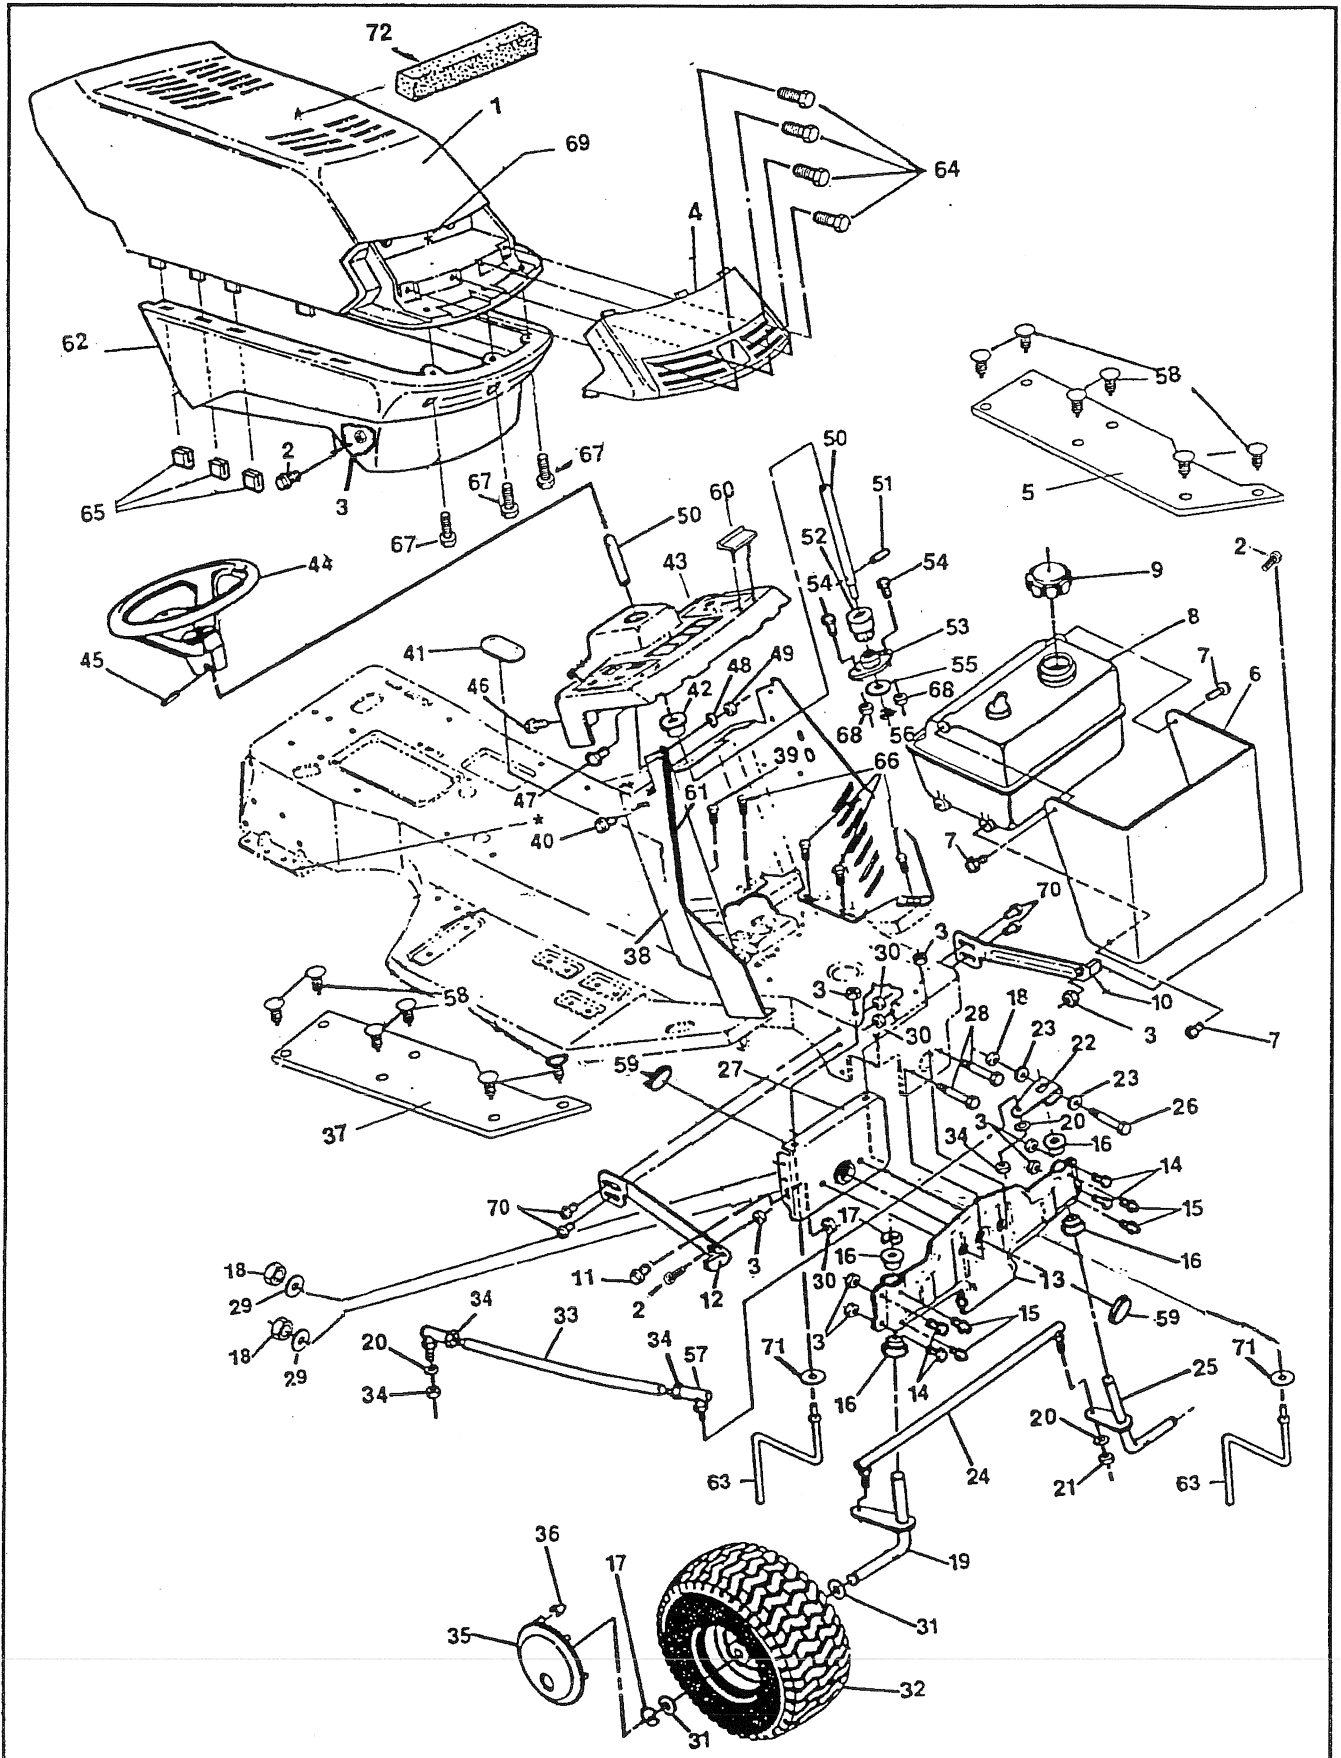

TRACTOR REPAIR PARTS

40" TRACTOR MODEL 4125H

TRACTOR REPAIR PARTS

40" TRACTOR MODEL 4125H (601 10 00-05)

Key No.	Part No.	Description	Key No.	Part No.	Description
1	6010003-98	Hood	44	6010001-90	Steering Wheel
2	6010000-99	Shoulder Bolt, 5/16-18 Thd.	45	6010005-48	Pin, , Spring, 1/4 x 2 In.
3	6010000-59	Nut, Hx, Ctrlk, 5/16-18 Thd.	46	6010002-74	Screw, Tap, 1/4-20 x 1/2 In.
4	6010003-04	Lens, Headlight	47	6010000-24	Screw, Hx Hd, 1/4-20 x 5/8 In.
5	6010004-65	Assembly, Foot Pad L. H.	48	6010000-18	Washer, Flat, 9/32 In.
6	6010007-12	Heat Shield	49	6010000-62	Nut, Hx, Ctrlk, 1/4-20 Thd.
7	6010001-14	Screw, Hx Hd, Plastite 1/4 Dia. x 3/4 In	50	6010001-49	Shaft, Steering
8	6010002-72	Tank, Gas 1.5 Gal W/Sensor	51	6010001-64	Pin, Dowel
	6010002-71	Low Fuel Sensor	52	6010001-51	Pinion, Steering
9	6010000-49	Cap, Fuel	53	6010001-63	Bearing, Flange
10	6010008-14	Bracket, Hood L. H.	54	6010008-21	Screw, 5/16-24x.75 Sq.
11	6010005-97	Screw, Hx Hd, 5/16 -18 x 3/4 In.	55	6010001-09	Washer, Flat, 1/2 In.
12	6010008-15	Bracket, Hood R. H.	56	6010000-89	E-Ring
13	6010008-16	Front Axle W/Bearings	57	6010006-23	Ball, Joint, 3/8 Thd.
14	6010000-06	Screw, Hx Hd, 5/16-18 x 5/8 In.	58	6010004-06	Ratchet Fastener
15	6010006-51	Grease Fitting	59	6010003-07	Plug, Front Axle
16	6010001-47	Bearing, Spindle	60	6010008-22	Bumper, Hood/Dash
17	6010005-25	E-Ring	61	6010005-56	Wide Trim 18 "
18	6010000-60	Nut, Hx, Ctrlk, 3/8-16 Thd.	62	6010003-02	Grille
19	6010008-17	Spindle, R. H.	63	6010001-22	Belt Guide
20	6010000-15	Washer, Split, Lock 3/8 In.	64	6010004-17	Screw, #4-24 x 1/2 In.
21	6010000-10	Nut, Hx, 3/8-24 Thd.	65	6010003-03	Clip, Tinnerman
22	6010001-48	Steering Arm, Upper	66	6010005-19	Screw, 5/16-18 x .50 In.
23	6010006-70	Washer, Flat, 25/64 In.	67	6010001-13	Screw, #10 x 1/2 In.
24	6010001-19	Assembly, Tie Rod	68	6010008-23	Nut, 5/16-24 Hxwdfllk
25	6010008-18	Spindle, L.H.	69	6010003-97	Decal, Reflector Ver II, Hood
26	6010000-77	Screw, Hx Hd, 3/8-16 x 2-1/2 In.	70	6010005-91	Screw, Hex Fl, 5/16-18 x 3/4 In.
27	6010007-08	Support Bracket, Front Axle	71	6010000-57	Washer, Internal Tooth
28	6010000-37	Screw, Hx Hd, 3/8-16 x 3 In.	72	6010003-19	Foam, Hood Baffle
29	6010000-98	Washer, Spring			
30	6010005-95	Nut, Hx, Wd Fl Lk 5/16-18 Thd.			
31	6010006-45	Washer, Flat, 3/4 In.			
32	^	Wheel & Tire Assembly, Front Tire Refer to Tire Tread Page			
	6010008-19	Wheel/With Bearing			
	6010000-96	Valve Stem			
	6010004-58	Bearing			
33	6010001-81	Drag Link			
34	6010000-48	Nut, Hx, Jam, 3/8-24 Thd.			
35	6010002-90	Hubcap, Front			
36	6010002-94	Clip, Hubcap			
37	6010004-64	Assembly, Foot Pad R. H.			
38	6010007-00	Dash, Lower			
39	6010005-44	Screw, Tap, 5/16-18 x 3/8 In.			
40	6010006-68	Screw, Self-Tap, 1/4-20 x 1/2 In.			
41	6010002-47	Cover			
42	6010001-92	Bushing, Upper Steering			
43	6010008-20	Dash, Upper			

(^) Order Parts Individually