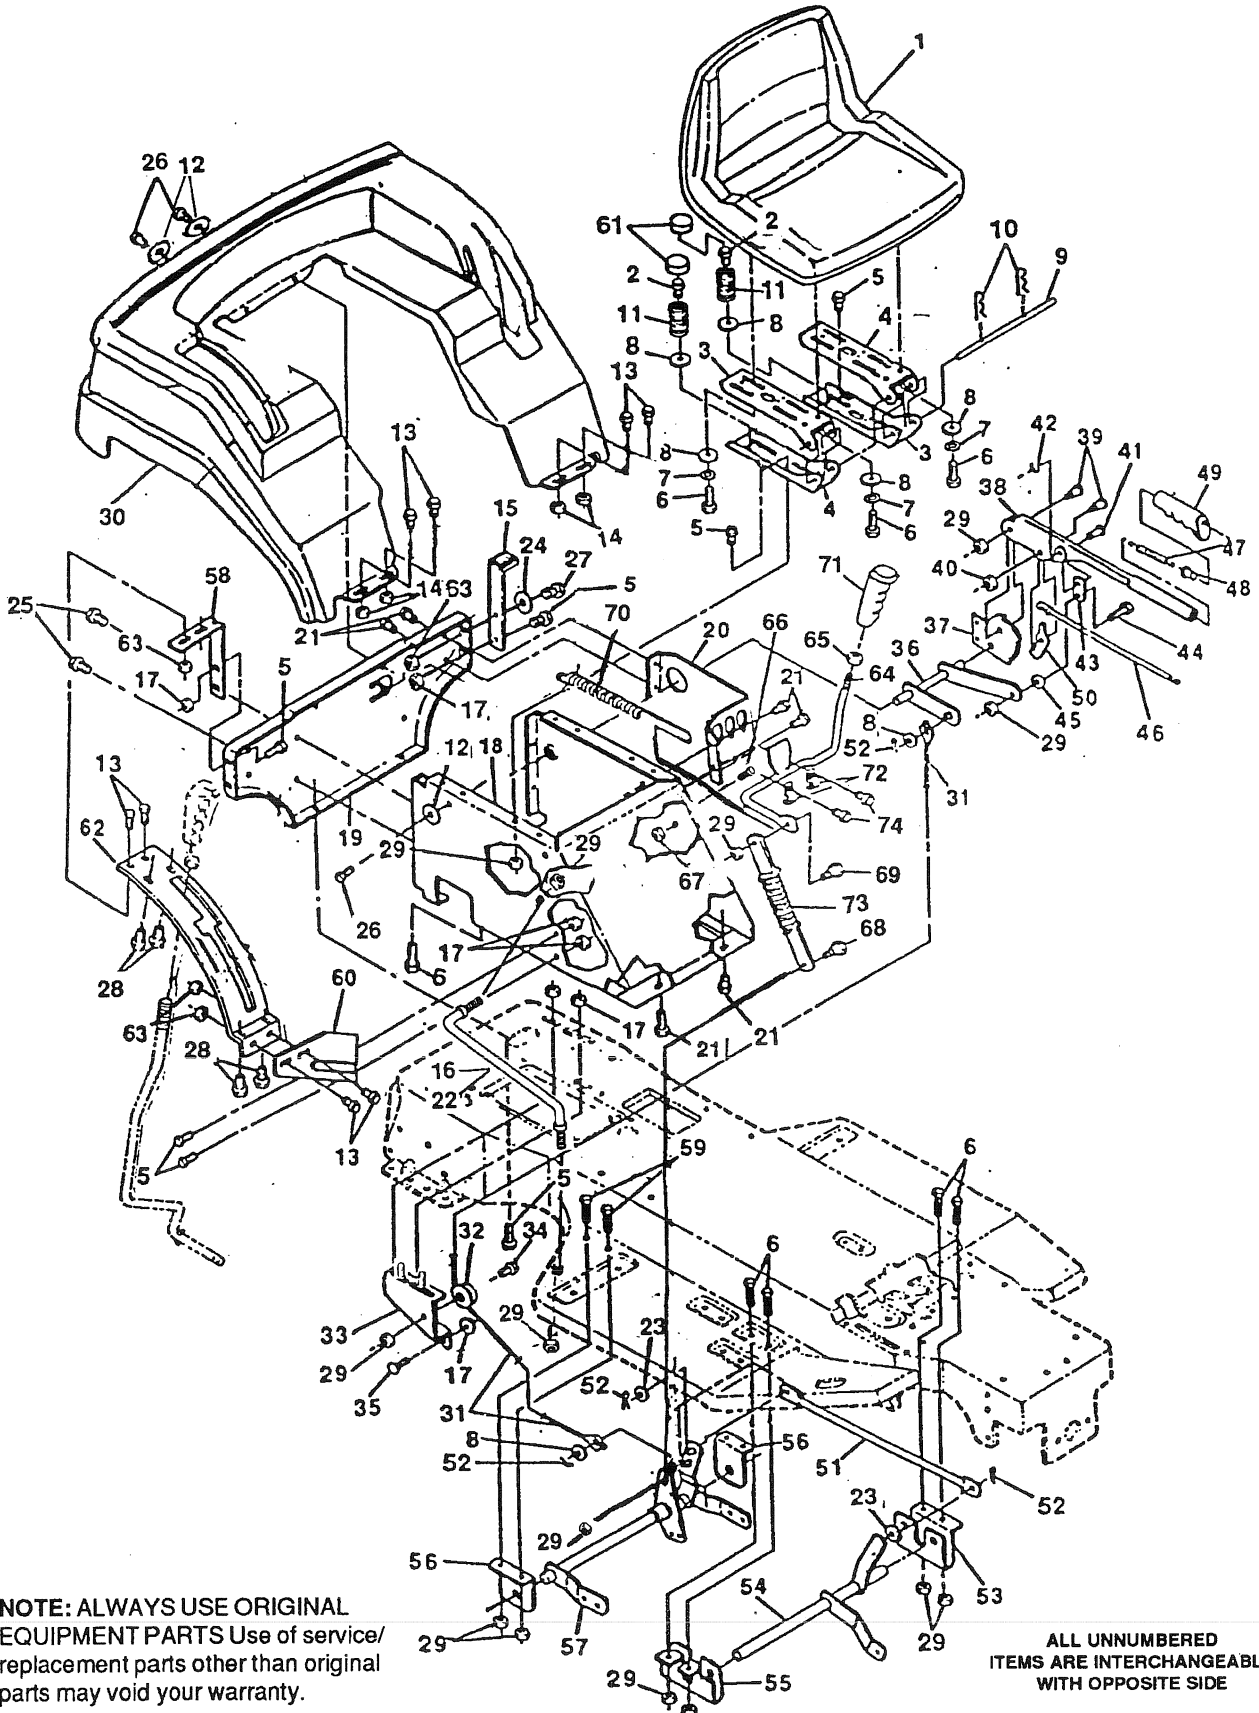

TRACTOR REPAIR PARTS

40" TRACTOR MODEL 4125H

NOTE: ALWAYS USE ORIGINAL EQUIPMENT PARTS Use of service/replacement parts other than original parts may void your warranty.

ALL UNNUMBERED ITEMS ARE INTERCHANGEABLE WITH OPPOSITE SIDE

TRACTOR REPAIR PARTS

40" TRACTOR MODEL 4125H (601 10 00-05)

Key No.	Part No.	Description	Key No.	Part No.	Description
1	6010003-95	Seat	47	6010006-42	Spring, Height Adjust
2	6010005-43	Screw, 5/16 18 x .63	48	6010006-41	Knob, Height Adjust
3	6010007-07	Channel, Seat L. H	49	6010002-38	Handle, Lift
4	6010008-04	Channel, Seat R. H.	50	6010001-26	Pawl, Height Adjust
5	6010005-97	Screw, Hx Hd, Wd Fl 5/16-18 x 3/4 In.	51	6010001-59	Tie Rod
6	6010000-28	Screw, Hx Hd, 5/16-18 x 3/4 In.	52	6010000-25	Cotter Pin
7	6010000-23	Washer, Lock 5/16 In.	53	6010007-16	Bracket, L. H. Front Hanger
8	6010000-19	Washer, Flat, 11/32 In.	54	6010007-21	Assembly, Front Lift Shaft
9	6010002-32	Rod, Seat Support	55	6010007-17	Bracket, R. H. Front Hanger
10	6010005-23	Hair Pin, .073 Dia. x 1.13 In.	56	6010007-20	Bracket, Hanger
11	6010002-62	Seat Spring	57	6010007-19	Assembly, Rear Lift Shaft
12	6010000-03	Washer, Flat, 9/32 In.	58	6010002-58	Fender Support, R. H.
13	6010000-67	Screw, Hx Hd, 1/4-20 x 5/8 In.	59	6010000-06	Screw, Hx Hd, 5/16-18 x 5/8 In.
14	6010000-62	Nut, Lock, 1/4-20 Thd.	60	6010002-59	Support, Shift Plate
15	6010002-57	Fender Support, L. H.	61	6010006-20	Cover, Seat Spring
16	6010008-05	Support, LH footrest stiffener	62	6010007-37	Quadrant
17	6010005-95	Nut, Hx, Wd Fl, Lk 5/16-18 Thd.	63	6010005-75	Nut, Hx, Wd Fl Lk, 1/4-20 Thd.
18	6010008-06	Seat Support	64	6010008-10	Assembly brkt & Engagement hand
19	6010008-07	Support, Fender & Seat	65	6010000-08	Nut, HX Ctrlk, 1/2-13 Thd.
20	6010001-34	Bracket, Support Engage	66	6010000-35	Screw, Hex, 3/8-16x2-1/4 In.
21	6010005-19	Screw, Hx Wshr Hd Tap, 5/16-18 x 1/2 In.	67	6010001-04	Nut, Hex Keps, 3/8-16 Thd.
22	6010008-08	Support, LH footrest stiffener	68	6010000-88	Bolt, .437x.156 Hhsh 5/16-18
23	6010001-06	Flatwasher, 13/32 In.	69	6010002-75	Bolt, Shoulder, 7/16 In.
24	6010000-17	Flatwasher	70	6010002-51	Spring, Tension
25	6010005-70	Screw, Tap, 5/16-18 x 7/8 In.	71	6010002-37	Handle, Lift
26	6010006-67	Screw, Hx, Wshr Hd, Tap 1/4-20 x 5/8 In.	72	6010001-32	Clip
27	6010000-68	Screw, 1/4-20 x 3/4 In	73	6010002-28	Assembly, Spring Cartridge
28	6010001-13	Screw, Hx Hd, Tap #10 x 1/2 In.	74	6010000-66	Screw, 1/4-20x1/2 In.
29	6010000-59	Nut, Hx Ctrlk, 5/16-18 Thd.	75	6010008-11	Part's Manual (Not Illustrated) French and English
30	6010008-09	Fender	76	6010008-12	Operator's Manual (Not Illustrated) French
31	6010001-91	Cable, Deck Lift	77	6010008-13	Operator's Manual (Not Illustrated) English
32	6010005-60	Pulley			
33	6010001-93	Assembly, Pulley Bracket			
34	6010002-63	Shoulder Bolt, 5/16-18 Thd.			
35	6010000-52	Bolt, Carriage, 5/16-18 x 5/8 In.			
36	6010001-33	Assembly, Upper Shaft			
37	6010001-60	Quadrant			
38	6010007-46	Lift Lever			
39	6010001-10	Shoulder Bolt, 5/16-18 Thd.			
40	6010005-39	Nut, Hx Wd Fl Lk 5/16-18 Thd.			
41	6010001-15	Clevis Pin			
42	6010001-16	E-Ring			
43	6010001-56	Link			
44	6010005-21	Shoulder Bolt, 5/16-18 Thd.			
45	6010005-47	Washer			
46	6010006-43	Actuator Rod