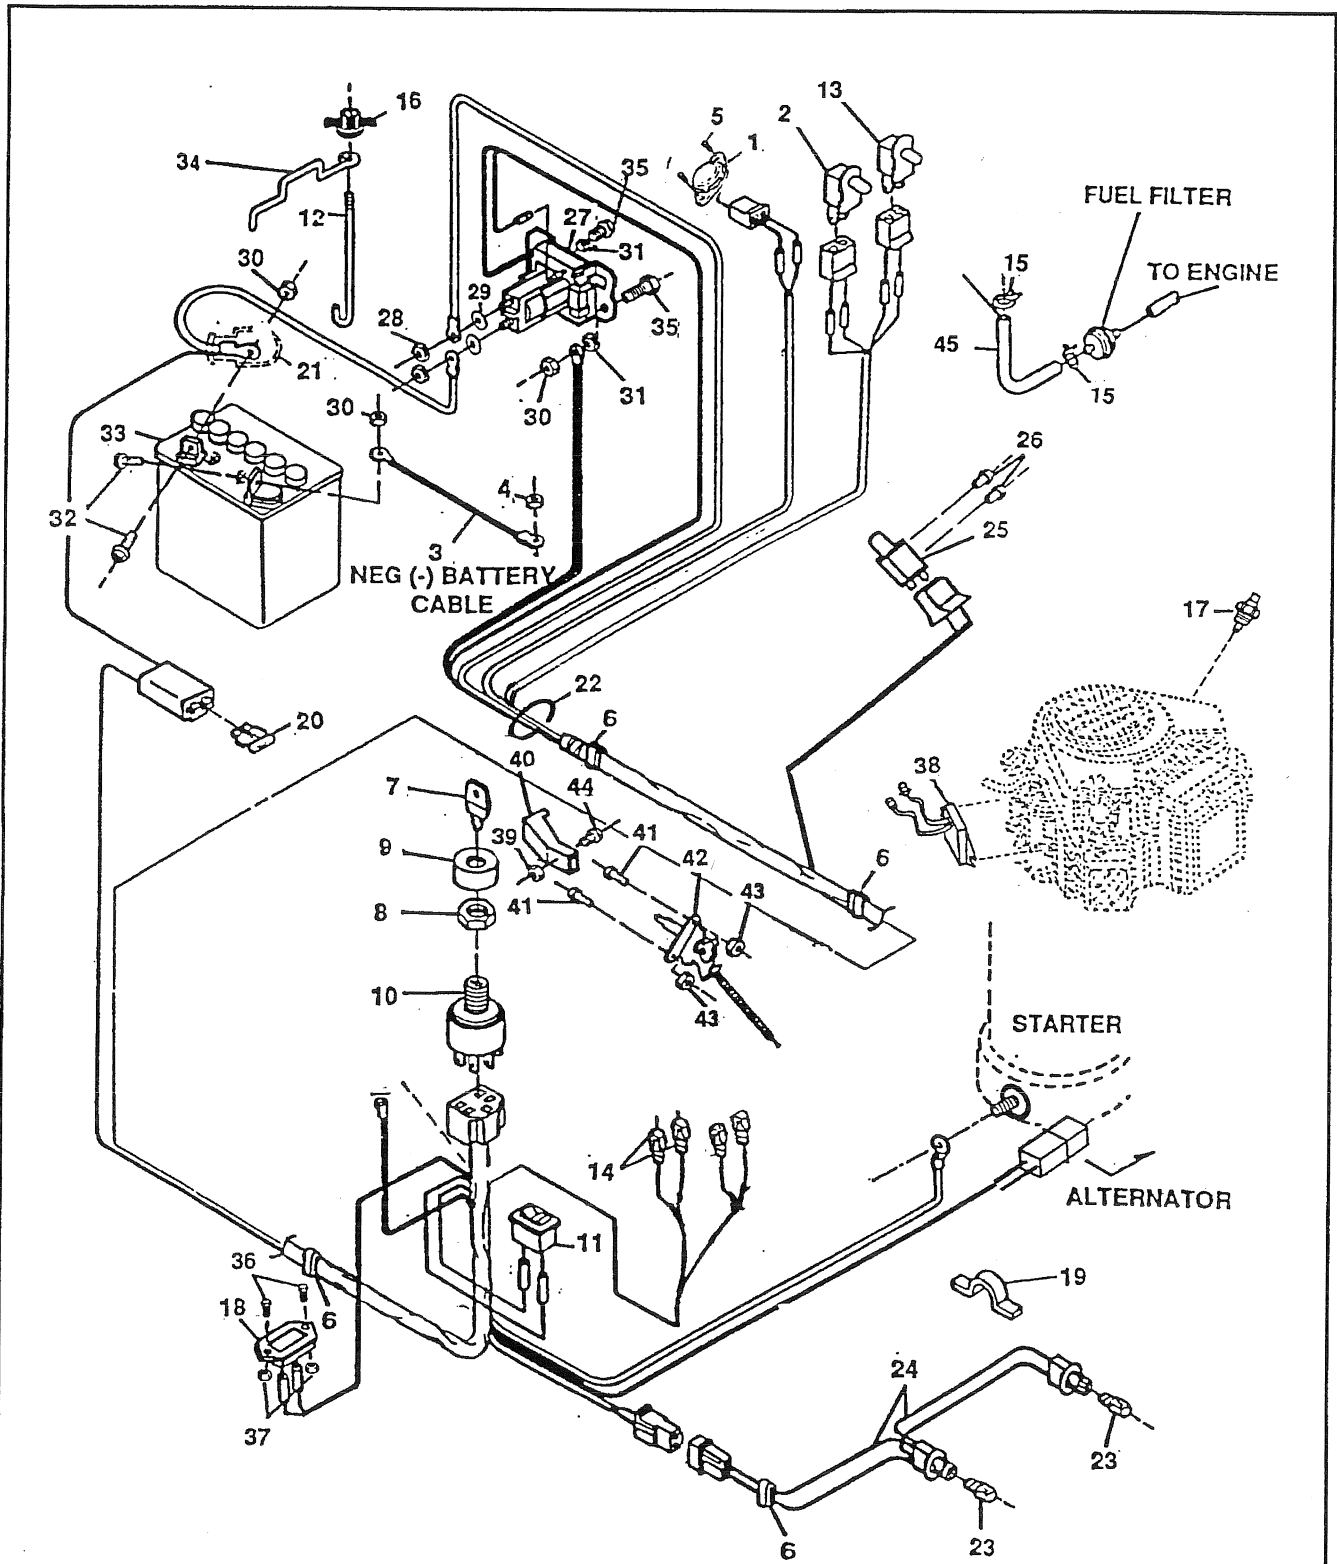

TRACTOR REPAIR PARTS

40" TRACTOR MODEL 4125H

NOTE: ALWAYS USE ORIGINAL EQUIPMENT PARTS Use of service/ replacement parts other than original parts may void your warranty.

ALL UNNUMBERED ITEMS ARE INTERCHANGEABLE WITH OPPOSITE SIDE

TRACTOR REPAIR PARTS

40" TRACTOR MODEL 4125H (601 10 00-05)

Key No.	Part No.	Description
1	6010006-29	Seat Switch
2	6010003-21	Switch, Snap Mnt No. .140 Blue
3	6010005-96	Cable, Battery, Negative
4	6010001-03	Nut, Hx, Keps, 5/16-18 Thd.
5	6010000-65	Screw, 1/4-20 x .38
6	6010006-28	Tie Cable
7	6010001-23	Key, Ignition Switch
8	6010001-11	Nut, Switch
9	6010001-12	Boot, Switch
10	6010002-70	Switch, Ignition
11	6010001-20	Switch, Light
12	6010006-30	Rod, Battery Hold-Down
13	6010000-51	Switch, Snap Mnt No. .140 Wh.
14	6010006-33	Bulb, Indicator
15	6010005-61	Clamp, Gas Line
16	6010003-71	Wingnut
17	6010004-62	Oil Sensor
18	6010002-40	Minature Hour Meter
19	6010005-34	Press Clip
20	6010001-28	Fuse, 15A-32V, Spade Type
21	6010003-23	Boot, Rubber (Battery Cable)
22	6010008-46	Wire Harness
23	6010005-89	Bulb Headlamp
24	6010001-86	Assembly, Light Wire
25	6010006-29	Switch
26	6010007-46	Screw, Pn Hd, Tap #12 x 1/2 In.
27	6010005-92	Solenoid
28	6010000-09	Nut, Hx 5/16-24 Thd.
29	6010000-55	Washer, Lock 5/16 In.

Key No.	Part No.	Description
30	6010001-02	Nut, Hx, Keps, 1/4-20 Thd.
31	6010000-62	Nut, Hx, Ctrlk, 1/4-20 Thd.
32	6010000-24	Screw, 1/4-20 x 5/8 In.
33	6010001-36	Battery
34	6010001-82	Bracket, Battery Hold-Down
35	6010000-83	Screw, 1/4-20 x 3/4 In.
36	6010008-47	Screw, #6-32 x .50
37	6010001-05	Nut, Hx Keps 6-32
38	6010003-06	Regulator, Sen. Volt BS with Sensor
39	6010000-22	Nut, Hex. #8-32 Thd.
40	6010002-26	Knob, Throttle Control
41	6010008-48	Screw #10-24 x 5/8
42	6010004-81	Throttle Control
43	6010003-37	Nut, Hex, Nylon Lock #8-32 x 3/8 In.
44	6010000-63	Screw, Ph, Pn, #8-32 x 3/8 In.
45	6010005-55	Gas Line