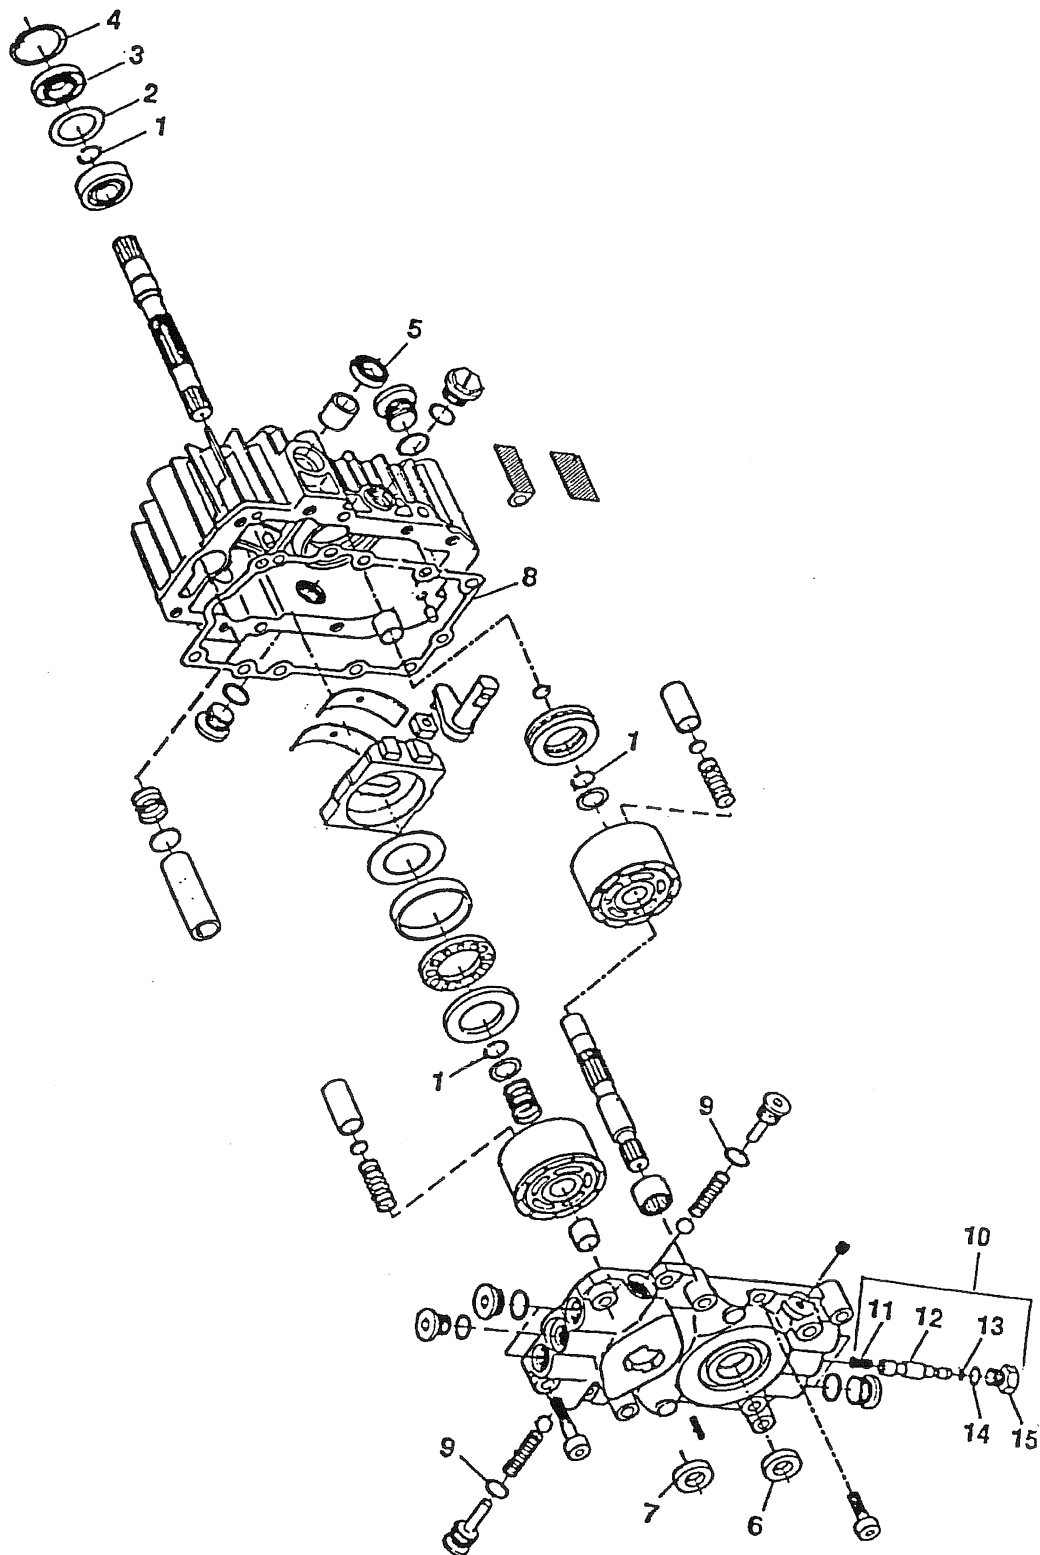

HYDROSTATIC PUMP

HYDROSTATIC PUMP

Key No.	Part No.	Description
	310227	HYDROSTATIC PUMP (COMPLETE)
	313306	OVERHAUL SEAL KIT (CONTAINS KEY NO.'S 1-9, 13 AND 14)
1		RING-RETAINING
2		SPACER
3		SEAL-LIP
4		RING-RETAINING
5		SEAL-LIP
6		SEAL-LIP
7		SEAL-LIP
8		GASKET-CENTER SECTION
9		O-RING
10	313305	BY-PASS VALVE KIT- COMPLETE (INCL. KEY NO.'S 11-15)
11		SPRING-HELICAL COMP
12		BY-PASS SPOOL
13		O-RING
14		O-RING
15		PLUG-BY-PASS