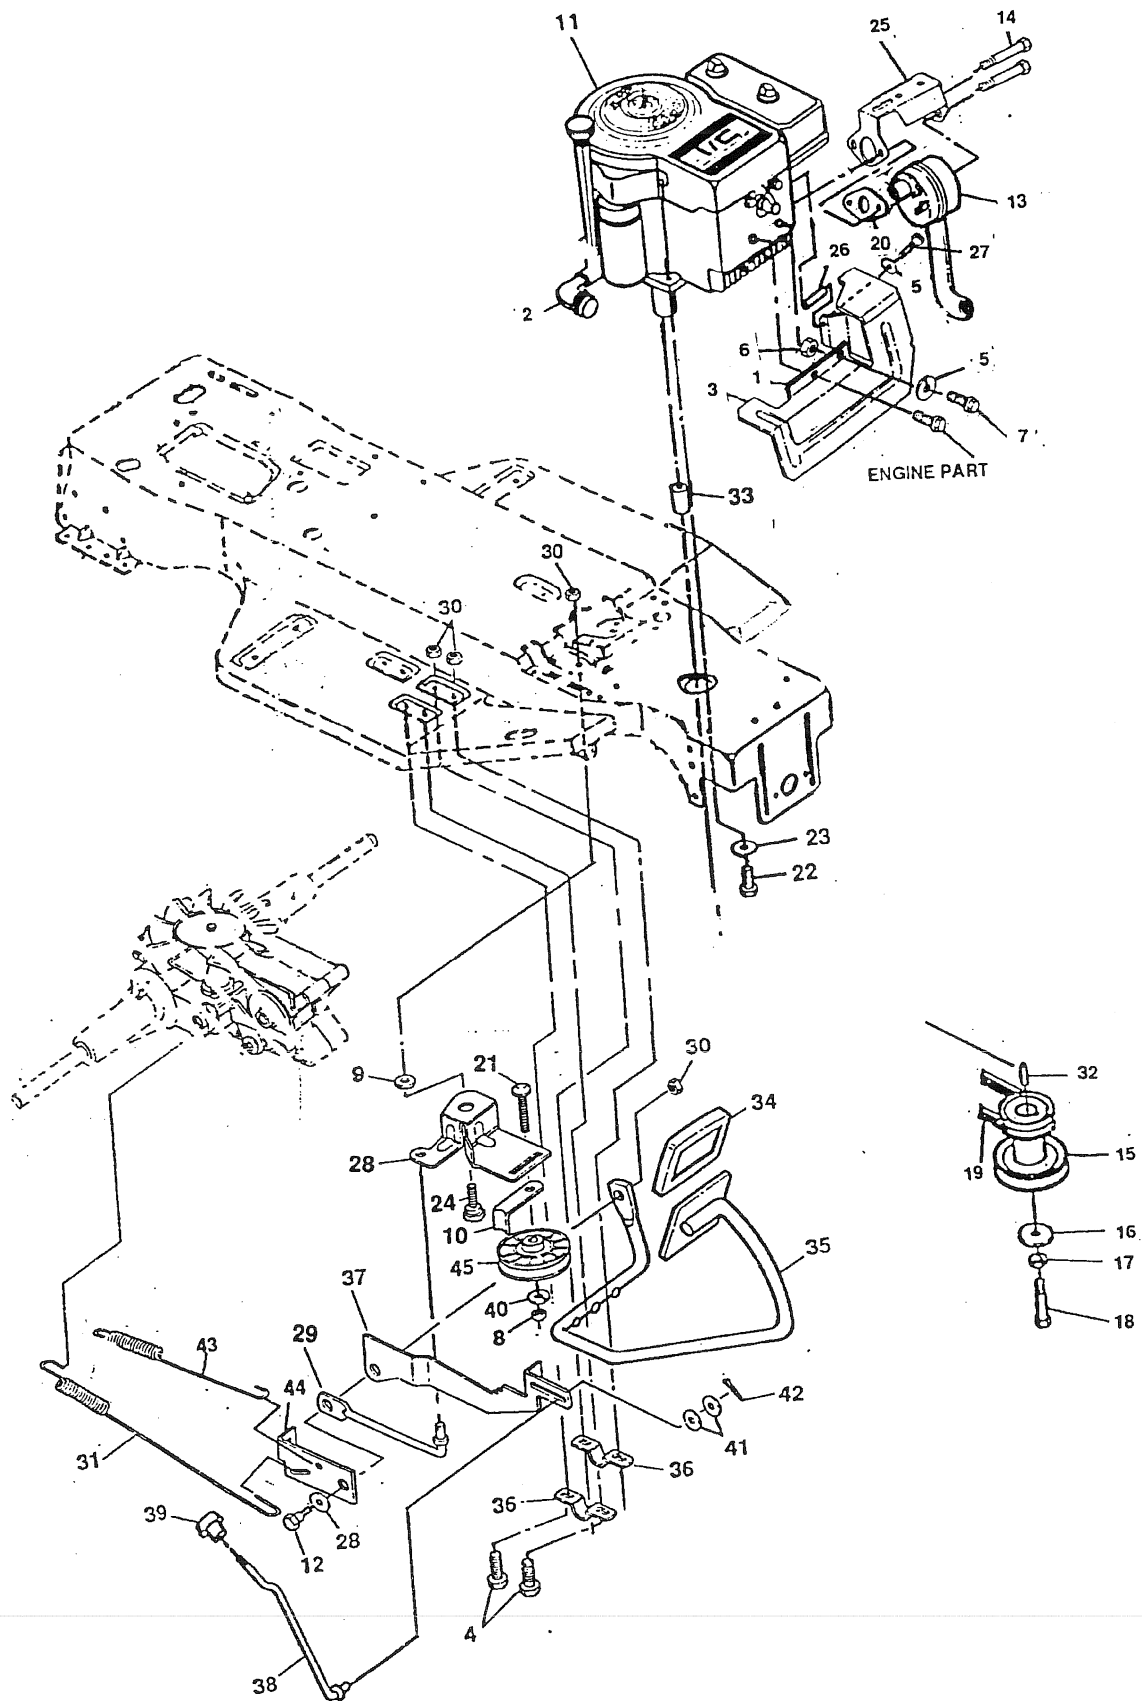

(^) Order Parts Individually

TRACTOR REPAIR PARTS

40" TRACTOR MODEL 4125H

TRACTOR REPAIR PARTS

40" TRACTOR MODEL 4125H (601 10 00-05)

Key No.	Part No.	Description
1	6010008-24	Trim
2	6010000-05	Elbow, 90 Degree
3	6010007-26	Heat Shield
4	6010005-19	Screw, 5/16-18 x 1/2
5	6010000-14	Washer, Split Lock
6	6010000-12	Nut, 5/16 - 18
7	6010001-17	Screw, 14-20 x 7/8 In.
8	6010000-13	Nut, 3/8-16
9	6010005-47	Flatwasher, .333 x .87 x .119
10	6010005-28	Retainer, Belt
11	ENGINE	
12	6010003-72	Bolt, Shoulder 5/16-18
13	6010003-89	Muffler, Round
14	6010002-60	Bolt, 5/16 - 18 Thd.
15	6010002-93	Pulley Assembly, Engine
16	6010006-13	Washer, Pilot
17	6010000-16	Washer, Split Lock 7/8
18	6010005-38	Screw, 7/16-20 x 5 In.
19	6010003-88	Belt
20	6010005-53	Muffler Gasket
21	6010005-51	Screw, 3/8-16x1-1/2 In.
22	6010005-73	Screw, Tap 3/8-16 x 11/4 In.
23	6010000-56	Washer 3/8 In.
24	6010003-87	Bolt, Shoulder, 5/16-18
25	6010002-61	Muffler Shield
26	6010003-90	Heat Shield Spacer
27	6010000-84	Screw, 1/4-20 x 3-1/2 In
28	6010004-61	Idler, Arm
29	6010004-60	Rod, Clutch