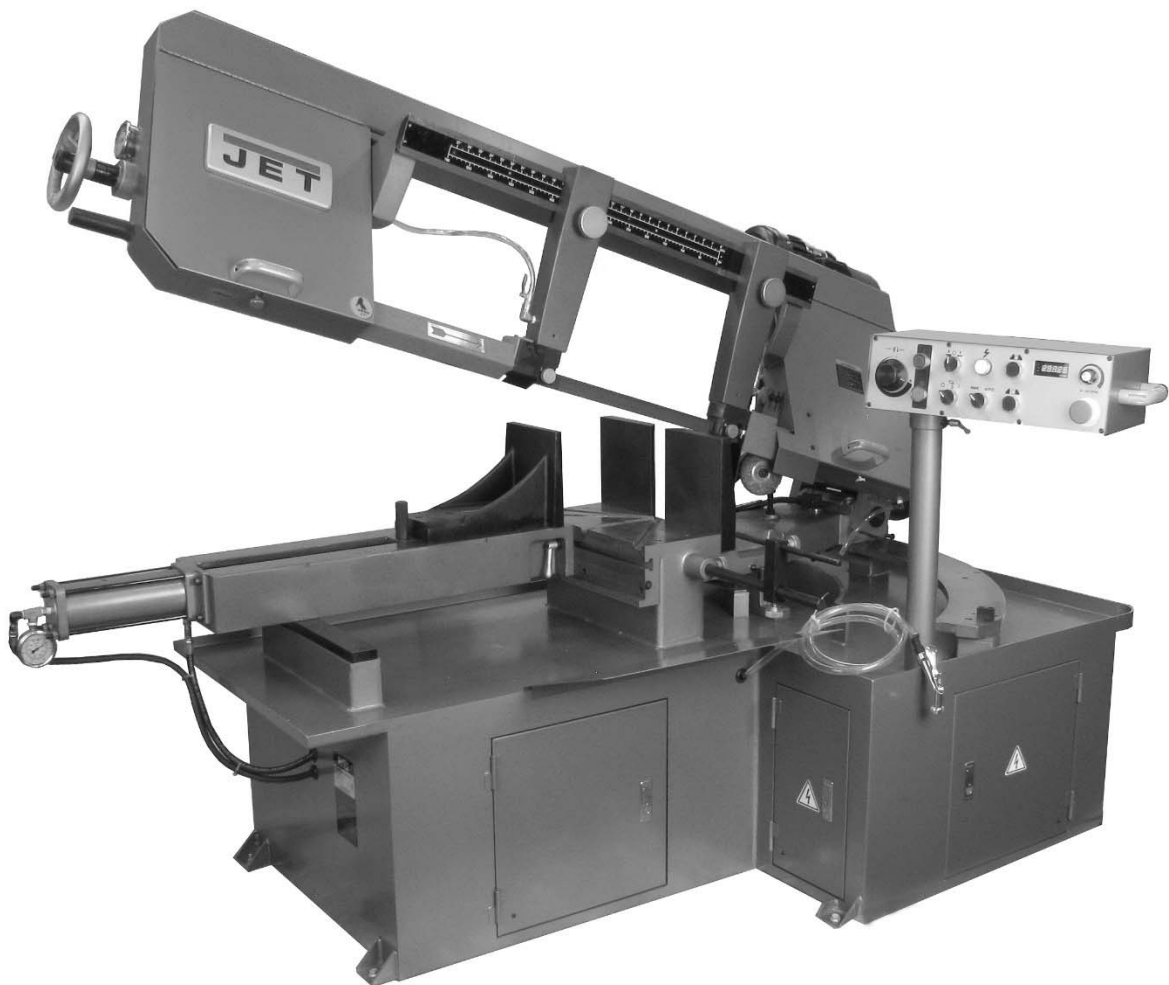

JET
427 New Sanford Road
LaVergne, Tennessee 37086
Ph.: 800-274-6848
www.jettools.com

Part No. M-413412
Edition 6 08/2018
Copyright © 2018 JET