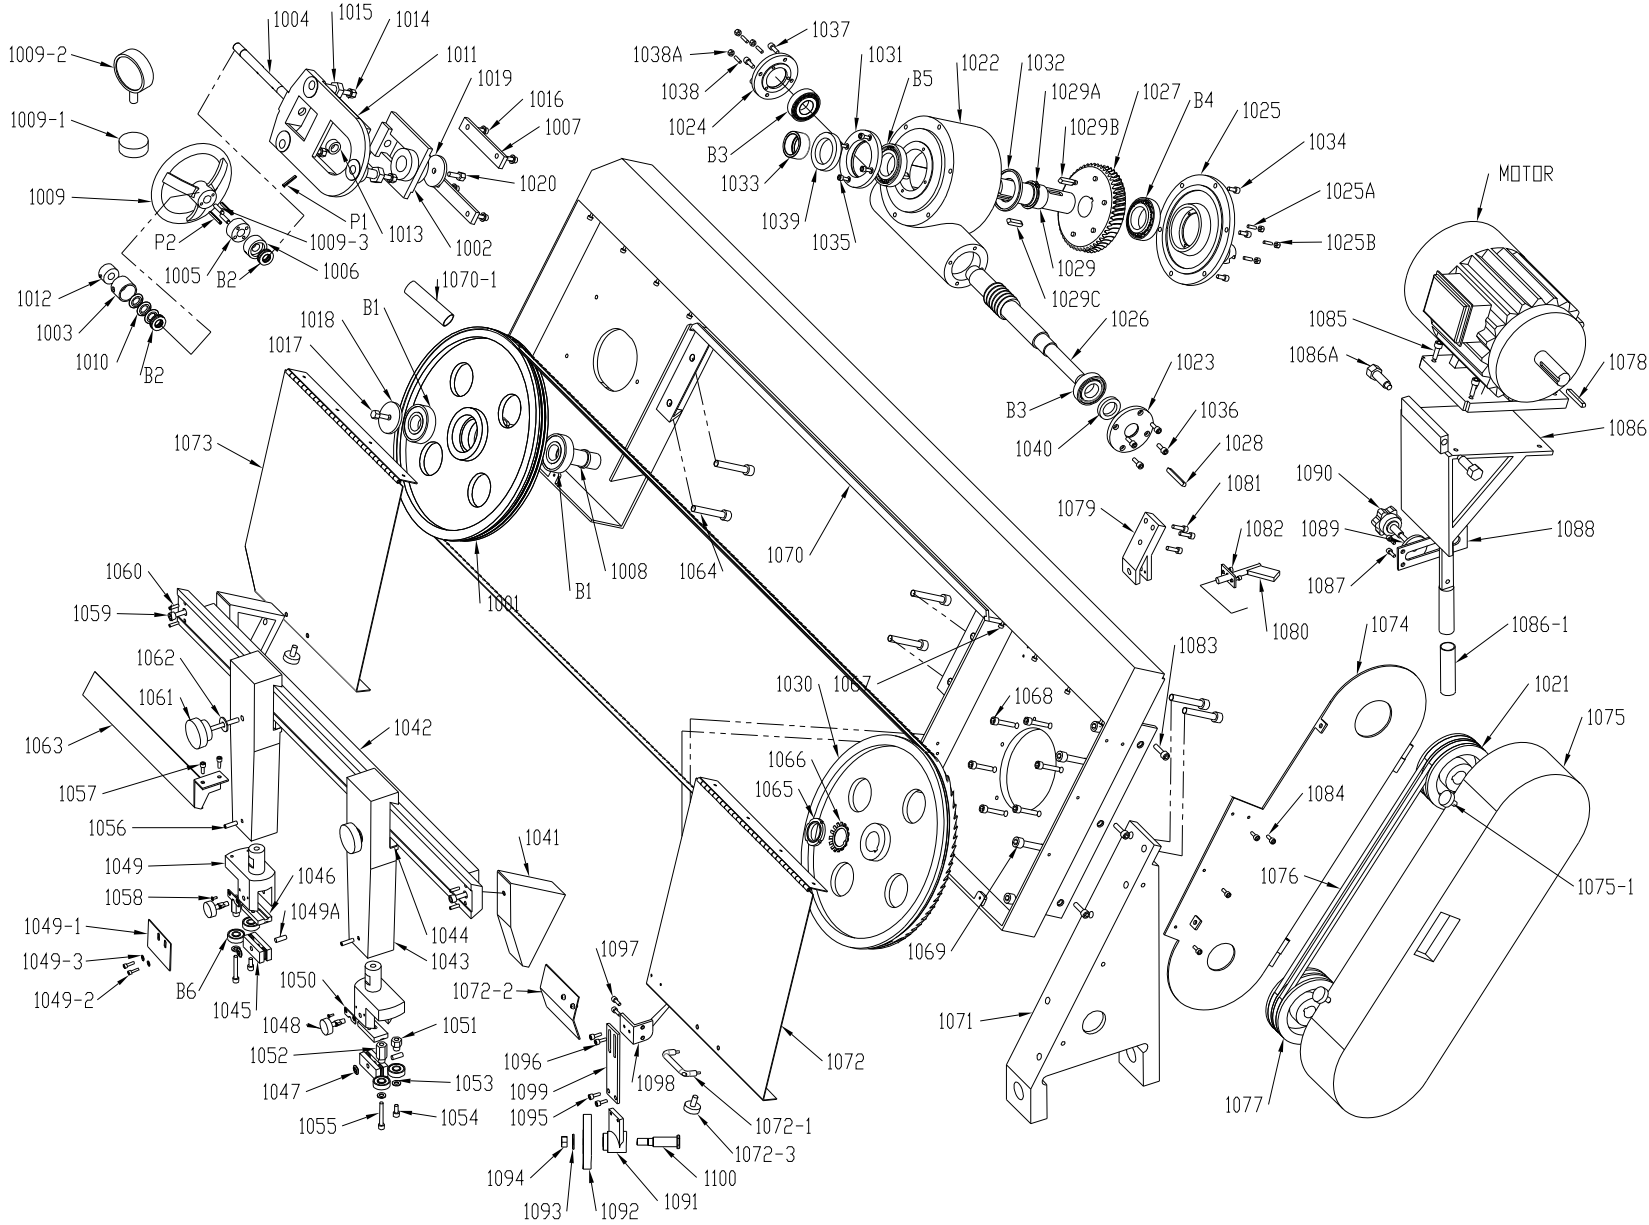

13.1.1 MBS-1323EVS-H Bow Assembly – Exploded View

13.1.2 MBS-1323EVS-H Bow Assembly – Parts List

Index No	Part No	Description	Size	Qty
1001	MBS1323EVS-1001	Front Blade Wheel		1
1002	MBS-1018-1-5	Slide		1
1003	EHB916V-02	Shroud		1
1004	EHB916V-03	Tension Screw		1
1005	EHB916V-19	Thrust Bearing Housing		1
1006	EHB916V-18	Driven Dog		1
1007	MBS-1018-1-6	Gib		2
1008	EHB916V-13	Front Spindle		1
1009	MBS1323EVS-1009	Handwheel		1
1009-1	MBS1323EVS-1009-1	Collar		1
1009-2	MBS1323EVS-1009-2	Blade Tension Gauge		1
1009-3	TS-0270061	Set Screw	5/16"-18x5/8"	2
1010	EHB916V-21	Disc Spring		6
1011	MBS-1018-1-4	Slide Seat		1
1012	EHB916V-20	Lock nut		1
1013	EHB916V-07	Lock Ring		1
1014	TS-0060111	Hex Cap Screw	3/8x2-1/2	3
1015	EHB916V-10	Adjusting Screw	3/4x1-1/2	3
1016	TS-0081051	Hex Cap Screw	5/16x1"	4
1017	TS-0060061	Hex Cap Screw	3/8"x1-1/4"	1
1018	EHB916V-26	Special Washer		1
1019	TS-0732061	Lock Washer	3/8"	1
1020	TS-0060061	Hex Cap Screw	3/8x1-1/4	1
	MBS1323EVS-ABTA	Adjust Blade Tension Assembly (includes 1002-1007, 1009-1016, 1019-1020)		1
1021	MBS1323EVS-1021	Input Pulley		1
1022	MBS1323EVS-1022	Gear Box Housing		1
1023	MBS1323EVS-1023	End Cap (Right)		1
1024	MBS1323EVS-1024	End Cap (Left)		1
1025	MBS1323EVS-1025	Lower Cap		1
1025A	TS-0267121	Set Screw	1/4"x3/4"	3
1025B	TS-0561011	Nut	1/4"	3
1026	MBS1323EVS-1026	Worm		1
1027	MBS1323EVS-1027	Worm Gear		1
1028	KS-7750	Key	7 x 7 x 50L	1
1029	MBS1323EVS-1029	Worm Shaft		1
1029A	MBS1323EVS-1029A	Retaining Ring		1
1029B	5508917	Key, Double Rd Hd	8 x 8 x 35 L	1
1029C	5508917	Key, Double Rd Hd	8 x 8 x 35 L	1
1030	MBS1323EVS-1030	Rear Blade Wheel		1
1031	MBS1323EVS-1031	Upper Cap		1
1032	MBS1323EVS-1032	Special Washer		1
1033	MBS1323EVS-1033	Collar		1
1034	TS-0208061	Socket Head Cap Screw	5/16" – 18 x 1"	6
1035	TS-0207031	Socket Head Cap Screw	1/4" – 20 x 5/8"	4
1036	TS-0207031	Socket Head Cap Screw	1/4" – 20 x 5/8"	4
1037	TS-0207031	Socket Head Cap Screw	1/4" – 20 x 5/8"	4
1038	TS-0267121	Set Screw	1/4"x3/4"	3
1038A	TS-0561011	Nut	1/4"	3
1039	MBS1323EVS-1039	Oil Seal	50 x 72 x 12	1
1040	MBS1323EVS-1040	Oil Seal	30 x 45 x 8	1
	MBS1323EVS-GBA	Gear Box Assembly (includes 1022-1029, 1031-1040,B3-B5)		1
1041	MBS1323EVS-1041	Bracket		2
1042	MBS1323EVS-1042	Slide Way		1
1043	MBS1323EVS-1043	Blade Guide Post		2
1044	MBS1323EVS-1044	Locking Piece		2
1045	MBS1323EVS-1045	Carbide Guide		4
1046	MBS1323EVS-1046	Top Carbide Guide		2
1047	MBS1323EVS-1047	Disc Spring		4
1048	MBS1323EVS-1048	Carbide Guide Adjusting Screw		2