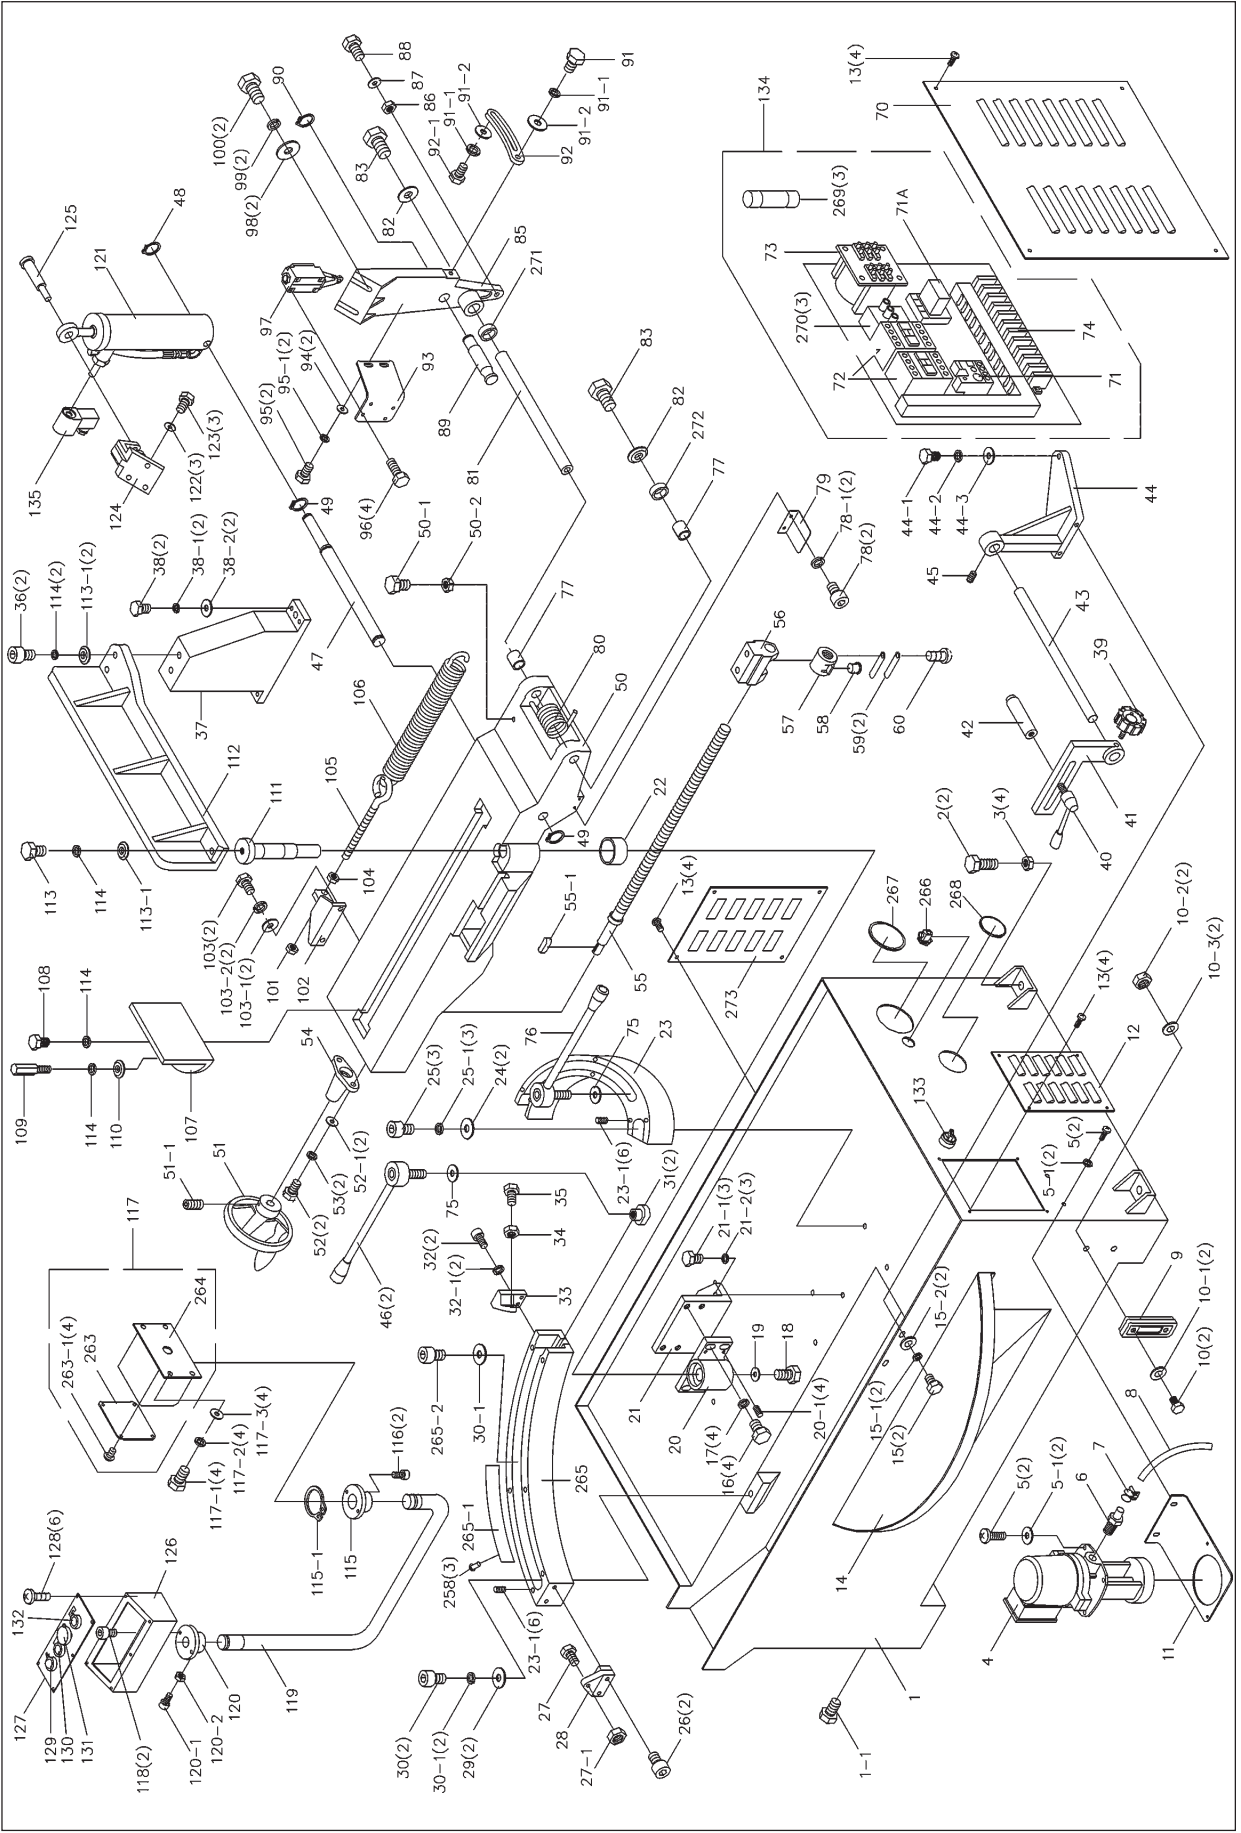

Exploded View - Model J-7020M/J-7040M Miter Cut-off Saw Base

Parts List - Model J-7020M/J-7040M Miter Cut-off Saw Base

ITEM NO.	PART NO.	DESCRIPTION	QTY	ITEM NO.	PART NO.	DESCRIPTION	QTY
1	J-5507591	Base, Machine	1	40	5712441	Handle, Lock	1
1-1	5512197	Plug, Drain (3/8in, PT)		41	5712421	Work Stop Bracket	1
2	5507592	Screw, Cap, 12 x 70	4	42	5712451	Stop, Work	1
3	5507593	Nut, Hex, M12	4	43	5712431	Rod, Work Stop	1
4		Pump, Coolant	1	44	J-5507628	Support	1
	J-5712281	115/220V, 1 Phase		44-1	TS-1482061	Screw, Cap, (M6 x 30)	1
	J-5712921A	220/440V, 3 Phase		44-2	5516257	Washer, Lock, M6	1
*	5512101	Filter Screen w/Screw	1	44-3	5516253	Washer, M6	1
5	5507595	Screw, Slotted, M6 x 16	4	45	5507629	Screw, Set	1
5-1	5507607	Flat Washer, M12	4	46	5507630	Handle, Adjustable	2
6	5507596	Fitting, Hose	1	47	5507631	Pin, Cylinder	1
7	5507597	Clamp, Hose	1	48	5507632	C-Ring, S-20	1
8	5712331	Hose 5/16	1	49	5507633	C-Ring, S-25	2
9	5507599	Gauge, Coolant	1	50	J-5507634	Bed	1
10	5507600	Bolt, Hex, M10 x 30	2	50-1	TS-1491041	Bolt, Hex, M10 x 30	1
10-1	5507599-1	Washer, Cotton, M10	2	50-2	5507619	Nut, Hex, M10	1
10-2	TS-1540071	Nut Hex M10	2	51	5712471	Hand Wheel Assembly	1
10-3	5507613	Flat Washer, M10	2	51-1	TS-0051011	Screw, Set, 5/16" x 1/2"	1
11	5712351	Bracket, Pump, Coolant	1	52	5507636	Bolt, Hex, M8 x 30	2
12	5507602	Cover, Panel	1	52-1	5507668	Flat Washer, M8	2
13	5507603	Screw, Pan Head, 1/4" x 3/8'	12	53	5507637	Washer, Lock, M8	2
14	J-5507604	Tray, Drip	1	54	5712481	Lead Screw Bracket	1
15	5507605	Bolt, Hex, M8 x 16	2	55	5712511	Vice Lead Screw	1
15-1	5507637	Washer, Lock, M8	2	55-1		Key, 5 x 5 x 20mm	1
15-2	5507668	Flat Washer, M8	2	56	5712521	Lead Screw Bracket	1
16	5507606	Bolt, Hex, M12 x 30	4	57	5712531	Nut, Acme	1
17	5507607	Washer, Flat, M12	4	58	5712541	Acme Nut Button	1
18	5512701	Bolt, Hex M8 x 16	1	59	5712551	Acme Nut Retainer	2
19	5507608	Washer, Flat	1	60	5712561	Screw Pn Hd PhlpsM5 x 8	1
20	5507609	Bracket, Turning Slide	1	70	5507646	Panel, Electrical, Access	1
20-1	5516251	Screw, Set, M8 x 10	4	71		Overload	1
21	5507610	Bracket, Center Fixed	1		5507542	115V, 1-Phase	
21-1	TS-1492031	Bolt, Hex, M12 x 35	3		5713031	220V, 1-Phase	
21-2	5516256	Washer, Lock, M12	3		5512660	220V, 3-Phase	
22	5507611	Bearing, Thrust	1		5712661	440V, 3-Phase	
23	J-5507612	Slide, Turning, Right	1	71A	5508409	Relay, 115/220V, NC	1
23-1	5516251	Screw, Set, M8 x10	12	72		Motor Contactor	2
24	5507613	Washer, Flat, M10	2		5713041	115/220V, 1 Phase	
25	5507614	Screw, Cap, M10 x 40	3		5713001	220/440V, 3 Phase	
25-1	5516255	Washer, Lock, M10	3	73	5713051	Transformer, 1PH/3PH	1
26	5507615	Screw, Cap, M6 x 20	2	74	5713061	Strip, Terminal	1
27	5512702	Bolt, Hex	1	75	5507651	Washer, Flat, M16	2
27-1	5507619	Nut, Hex, M10	1	76	5512708	Handle	1
28	5507616	Bracket	1	77	5712571	Bearing, Needle	2
29	5507613	Washer, Flat, M10	2	78	5507653	Screw, Cap, M6 x 12	2
30	5507614	Screw, Cap, M10 x 40	2	78-1	5516257	Washer, Lock, M6	2
30-1	5516255	Washer, Lock, M10	3	79	5507654	Plate, Guide	1
31	5512705	Nut, Sliding	2	80	5507655	Spring, Torsion	1
32	5507618	Screw, Cap, M6 x30	2	81	5712591	Shaft, Pivot	1
32-1	5516257	Washer, Lock, M6	2	82	5507607	Washer, Flat, M12	2
33	5512706	Bracket	1	83	5507658	Fitting, Brass	2
34	5507619	Nut, Hex, M10	1	85	5507660	Bracket, Pivot	1
35	5507620	Bolt, Hex, M10 x 25	1	86	5507661	Nut, Hex, M12	1
36	5507621	Screw, Set, M8 x 16	2	87	5507607	Washer, Flat, M12	1
37	5512707	Bracket, Mounting	1	88	5507662	Bolt, Hex, M12 x 40	1
38	TS-149105	Bolt, Hex, M10 x 35	2	89	5507663	Shaft, Torsion Spring	1
38-1	5516255	Washer, Lock, M10	2	90	5507664	C-Ring, S-22	1
38-2	5507613	Flat Washer, M10	2	91	5507665	Bolt, Cap, M8 x 25	1
39	5713111	Knob, Lock	1	91-1	5507637	Washer, Lock, M8	2
				91-2	5507668	Flat Washer, M8	2