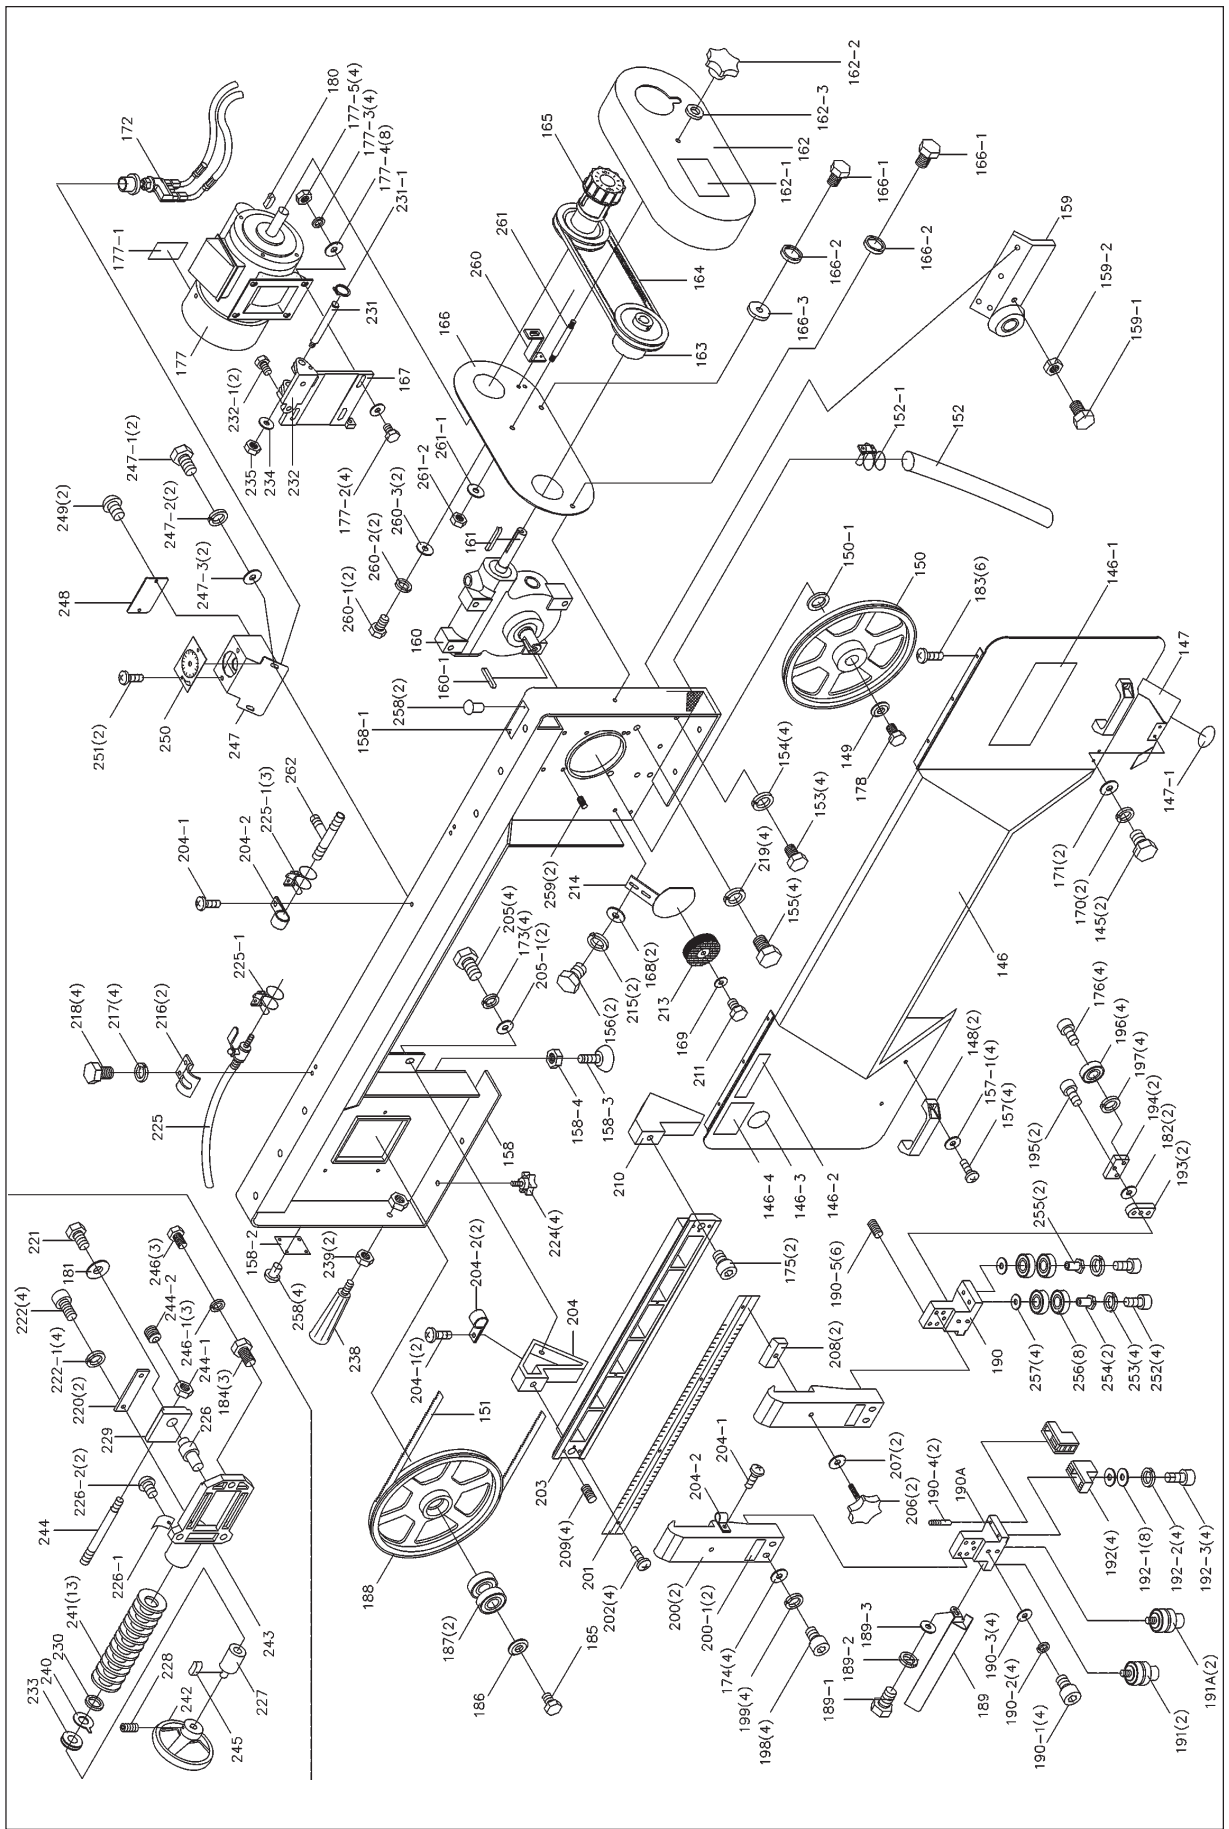

Exploded View - Model J-7020M/J-7040M Miter Cut-off Saw Head

Parts List - Model J-7020M/J-7040M Miter Cut-off Saw Head