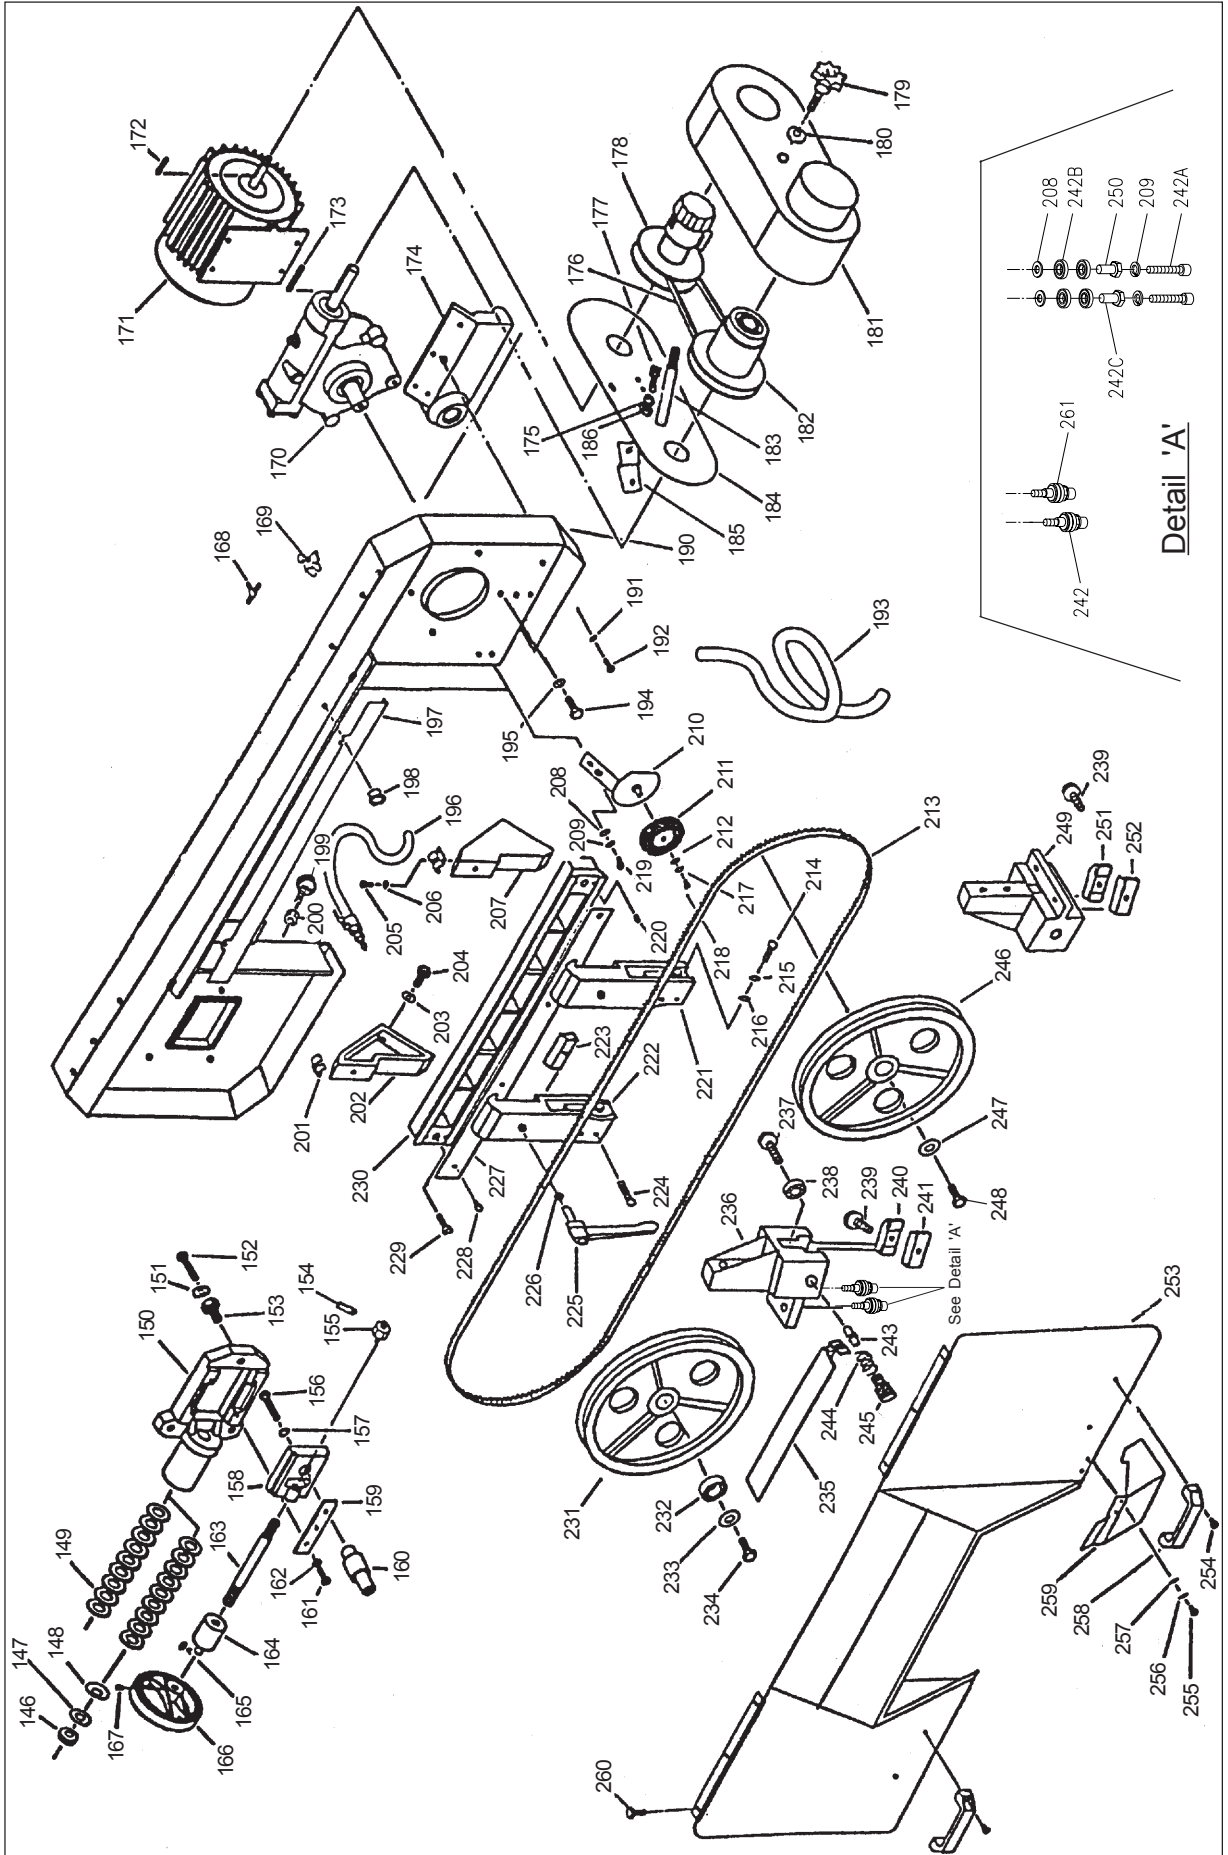

# Exploded View – Saw Base - Model J-7060 Semi-Automatic Cut-Off Band

Saw

# Parts List – Saw Base - Model J-7060 Semi-Automatic Cut-Off Band Saw, (Continued)

Ref No.	Part Number	Description	Qty
120	5512222	Screw, Pan Head (M6X15)	4
121	5512223	Valve, Relief	1
122	J-5512224	Plate, Cover	1
123	J-5512225	Box, Stationary	1
124	5512226	Screw (M8X16)	4
125	J-5512227	Plate, Sole	1
126	5512228	Screw (1/4X5/8 In.)	2
127	5512229	Bushing, Stationary Box	1
128	5512230	Collar	1
129	5512231	Screw (M5X8)	4
130	J-5512232	Rod, Control	1
131	5512228	Screw (1/4X5/8 In.)	2
132	5512234	Bushing, Control Box	1
133	5512235	Switch, Coolant	1
134	5512682	Emergency Stop	1
135	5512237	Switch, Stop	1
136	5512238	Switch, Start	1
137	5512681	Light, Power Indicator	1
138	5512240	Strip, Terminal	1
139	5512241	Transformer (3Ph)	1
140	5512242	Fuse 1A	1
142	5512243	Fuse 2A	2
141	5512244	Fuse 3A	1
143	5512245	Relay	2
144	5512246	Switch, Overload	1
145	5512247	Contact, Magnetic (3Ph)	3

# Exploded View – Saw Head - Model J-7060 Semi-Automatic Cut-Off Band Saw