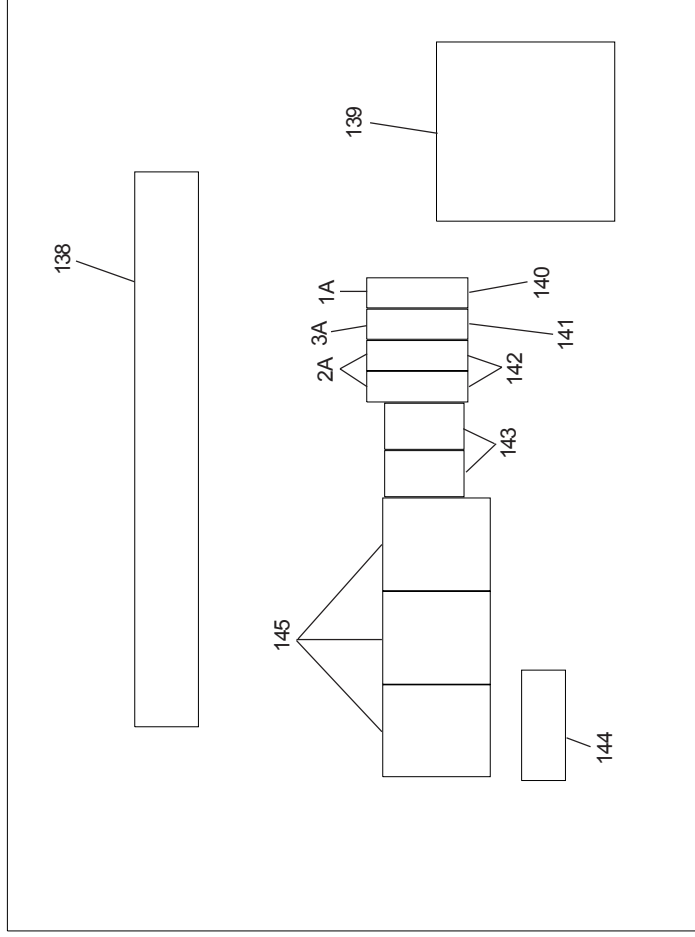

# Exploded View – Saw Base - Model J-7060 Semi-Automatic Cut-Off Band

Saw

# Parts List – Saw Base - Model J-7060 Semi-Automatic Cut-Off Band Saw, (Continued)

Ref No.	Part Number	Description	Qty
120	5512222	Screw, Pan Head (M6X15)	4
121	5512223	Valve, Relief	1
122	J-5512224	Plate, Cover	1
123	J-5512225	Box, Stationary	1
124	5512226	Screw (M8X16)	4
125	J-5512227	Plate, Sole	1
126	5512228	Screw (1/4X5/8 In.)	2
127	5512229	Bushing, Stationary Box	1
128	5512230	Collar	1
129	5512231	Screw (M5X8)	4
130	J-5512232	Rod, Control	1
131	5512228	Screw (1/4X5/8 In.)	2
132	5512234	Bushing, Control Box	1
133	5512235	Switch, Coolant	1
134	5512682	Emergency Stop	1
135	5512237	Switch, Stop	1
136	5512238	Switch, Start	1
137	5512681	Light, Power Indicator	1
138	5512240	Strip, Terminal	1
139	5512241	Transformer (3Ph)	1
140	5512242	Fuse 1A	1
142	5512243	Fuse 2A	2
141	5512244	Fuse 3A	1
143	5512245	Relay	2
144	5512246	Switch, Overload	1
145	5512247	Contact, Magnetic (3Ph)	3

# Exploded View – Saw Head - Model J-7060 Semi-Automatic Cut-Off Band Saw