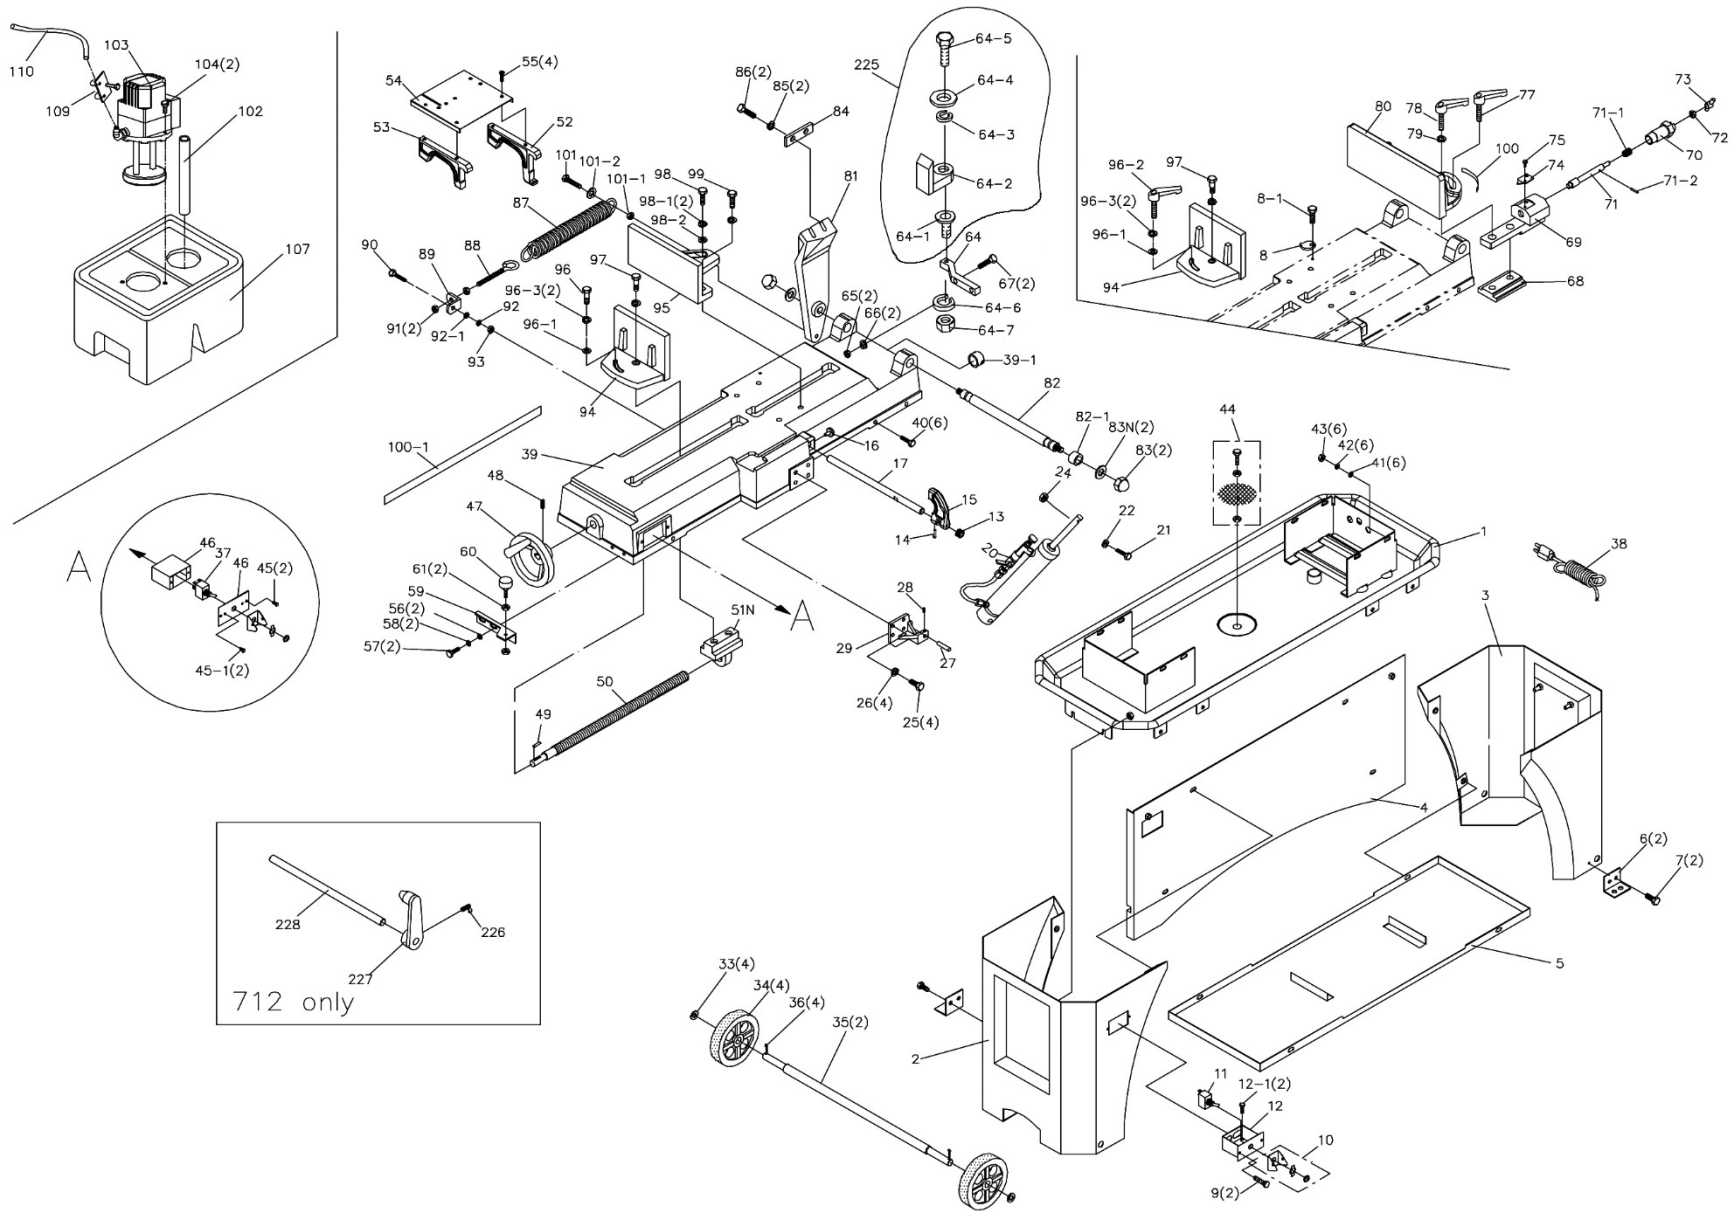

Part No. M-414559
Edition 5 09/2018
Copyright © 2015 JET

12.1.1 HVBS-712/712D Bed and Stand Assembly – Exploded View

12.1.2 HVBS-712/712D Bow Assembly – Exploded View

12.1.3 HVBS-712/712D – Parts List

Index No	Part No	Description	Size	Qty
	HVBS712-SA	Stand Assembly (includes #1 thru 5)		1
1	HVBS712-01	Water Tray		1
2	HVBS712-02	Stand – Left		1
3	HVBS712-03	Stand – Right		1
4	HVBS712-04	Front Plate		1
5	HVBS712-05	Pump Support Plate		1
6	HVBS712-06	Shipping Brace		2
7	TS-0051011	Hex Cap Screw	5/16" x 1/2"	2
8	HVBS712-08	90-Degree Plate		1
8-1	TS-081F032	Phillips Pan Head Machine Screw	1/4" x 1/2"	1
9	6293226	Phillips Pan Head Machine Screw	3/16" x 3/8"	2
10	HVBS712-10	Switch Guard Kit		1
11	HVBS712-11	Toggle Switch		1
	HVBS712-11A	Toggle Switch with Guard Assembly (includes #10,11)		1
12	HVBS712-12	Electrical Box		1
12-1	5711571	Phillips Pan Head Machine Screw	3/16"x1/4"	2
13	HVBS712-13	Threaded Collar (712D only)		1
14	HVBS712-14	Plastic Knob (712D only)	1/4" x 1/2"	1
15	HVBS712-15	Work Stop (712D only)		1
16	HVBS712-16	Knob	1/4" x 1/2"	1
17	HVBS712-17	Work Stop Rod (712D only)		1
20	HVBS712-18	Hydraulic Cylinder Assembly		1
21	TS-1505061	Socket Head Cap screw	M10x40	1
22	TS-1550071	Flat Washer	M10	1
24	TS-1540071	Hex Nut	M10	1
25	TS-0060051	Hex Cap Screw	3/8" x 1"	4
26	TS-0720091	Lock Washer	3/8"	4
27	HVBS712-27	Cylinder Support Shaft		1
28	TS-0267041	Set Screw	1/4" x 3/8"	1
29	HVBS712-29	Lower Cylinder Support		1
33	TS-0680081	Flat Washer *	5/8"	4
34	5518229N	Wheel	8"	4
35	HVBS712-35	Wheel Shaft		2
36	5518231N	Cotter Pin *		4
37	HVBS7MW-31AN	Toggle Switch with Guard Assembly		1
38	HVBS7MW-26	Power Cord	18AWGx3C	1
	HVBS7MW-26-1	Power Cord for Motor (not shown)		1
	HVBS7MW-26-2	Power Cord for Pump (not shown)		1
39	HVBS712-39	Bed		1
39-1	HVBS712-39-1	Strain Relief	MG16A-10B	1
40	TS-0051051	Hex Cap Screw	5/16 "x 1"	6
41	TS-0680031	Flat Washer	5/16"	5
42	TS-0720081	Lock Washer	5/16"	5
43	TS-0561021	Hex Nut	5/16"	5
44	HVBS7MW-29	Filter Assembly		1
45	HVBS7MW-30	Pan Head Cross Screw	3/16" x 3/8"	2
45-1	5711571	Phillips Pan Head Machine Screw	3/16"x1/4"	2
46	HVBS712-46	Main Switch Box		1
47	HVBS712-47	Handwheel		1
48	TS-0270031	Set Screw	5/16" x 3/8"	1
49	HVBS712-49	Round Key	5x20	1
50	HVBS712-50	Lead Screw		1
51N	HVBS7MW-35	Nut Seat		1
52	HVBS712-52	Support B (712D only)		1
53	HVBS712-53	Support A (712D only)		1
54	HVBS712-54	Table Plate		1
55	F010696	Socket Head Flat Screw *	1/4" x 3/8"	4
56	TS-0680031	Flat Washer	5/16"	2
57	TS-0051031	Hex Cap Screw	5/16" x 5/8"	2
58	TS-0720081	Lock Washer	5/16"	2