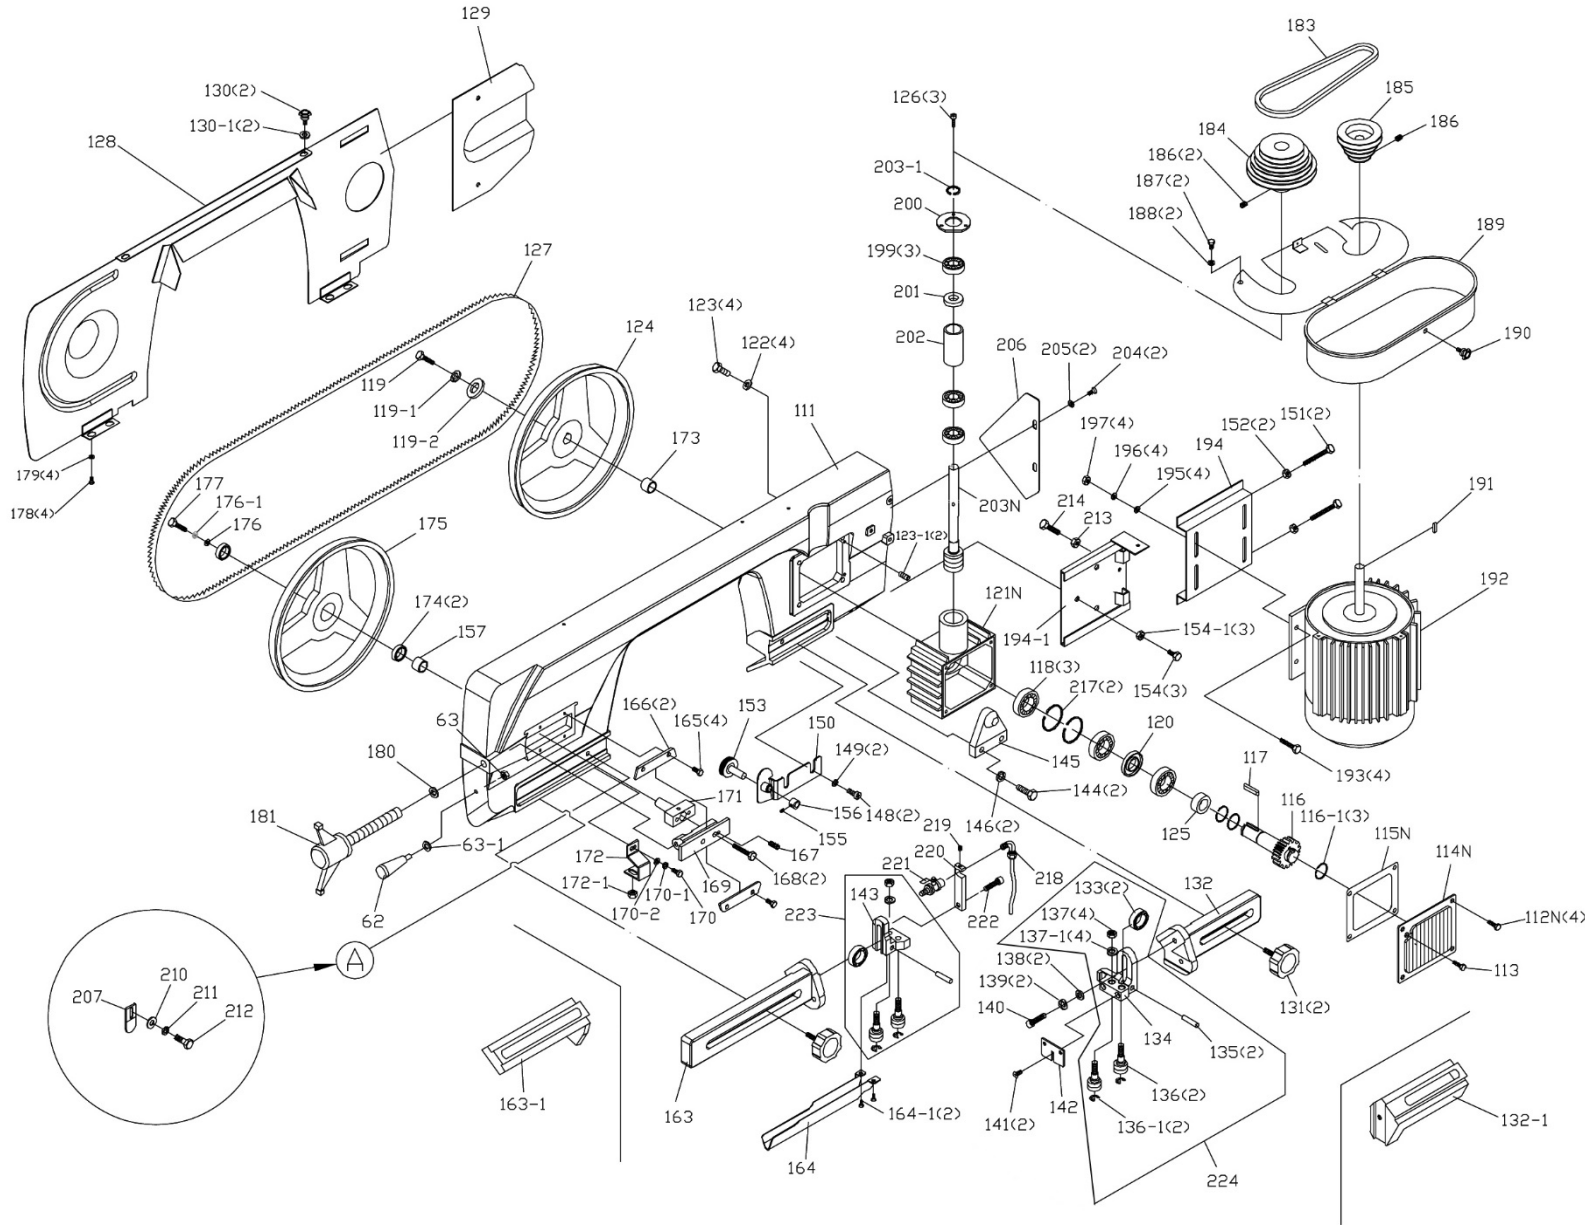

Part No. M-414559
Edition 5 09/2018
Copyright © 2015 JET

12.1.1 HVBS-712/712D Bed and Stand Assembly – Exploded View

12.1.2 HVBS-712/712D Bow Assembly – Exploded View

12.1.3 HVBS-712/712D – Parts List

Index No	Part No	Description	Size	Qty
	HVBS712-SA	Stand Assembly (includes #1 thru 5)		1
1	HVBS712-01	Water Tray		1
2	HVBS712-02	Stand – Left		1
3	HVBS712-03	Stand – Right		1
4	HVBS712-04	Front Plate		1
5	HVBS712-05	Pump Support Plate		1
6	HVBS712-06	Shipping Brace		2
7	TS-0051011	Hex Cap Screw	5/16" x 1/2"	2
8	HVBS712-08	90-Degree Plate		1
8-1	TS-081F032	Phillips Pan Head Machine Screw	1/4" x 1/2"	1
9	6293226	Phillips Pan Head Machine Screw	3/16" x 3/8"	2
10	HVBS712-10	Switch Guard Kit		1
11	HVBS712-11	Toggle Switch		1
	HVBS712-11A	Toggle Switch with Guard Assembly (includes #10,11)		1
12	HVBS712-12	Electrical Box		1
12-1	5711571	Phillips Pan Head Machine Screw	3/16"x1/4"	2
13	HVBS712-13	Threaded Collar (712D only)		1
14	HVBS712-14	Plastic Knob (712D only)	1/4" x 1/2"	1
15	HVBS712-15	Work Stop (712D only)		1
16	HVBS712-16	Knob	1/4" x 1/2"	1
17	HVBS712-17	Work Stop Rod (712D only)		1
20	HVBS712-18	Hydraulic Cylinder Assembly		1
21	TS-1505061	Socket Head Cap screw	M10x40	1
22	TS-1550071	Flat Washer	M10	1
24	TS-1540071	Hex Nut	M10	1
25	TS-0060051	Hex Cap Screw	3/8" x 1"	4
26	TS-0720091	Lock Washer	3/8"	4
27	HVBS712-27	Cylinder Support Shaft		1
28	TS-0267041	Set Screw	1/4" x 3/8"	1
29	HVBS712-29	Lower Cylinder Support		1
33	TS-0680081	Flat Washer *	5/8"	4
34	5518229N	Wheel	8"	4
35	HVBS712-35	Wheel Shaft		2
36	5518231N	Cotter Pin *		4
37	HVBS7MW-31AN	Toggle Switch with Guard Assembly		1
38	HVBS7MW-26	Power Cord	18AWGx3C	1
	HVBS7MW-26-1	Power Cord for Motor (not shown)		1
	HVBS7MW-26-2	Power Cord for Pump (not shown)		1
39	HVBS712-39	Bed		1
39-1	HVBS712-39-1	Strain Relief	MG16A-10B	1
40	TS-0051051	Hex Cap Screw	5/16 "x 1"	6
41	TS-0680031	Flat Washer	5/16"	5
42	TS-0720081	Lock Washer	5/16"	5
43	TS-0561021	Hex Nut	5/16"	5
44	HVBS7MW-29	Filter Assembly		1
45	HVBS7MW-30	Pan Head Cross Screw	3/16" x 3/8"	2
45-1	5711571	Phillips Pan Head Machine Screw	3/16"x1/4"	2
46	HVBS712-46	Main Switch Box		1
47	HVBS712-47	Handwheel		1
48	TS-0270031	Set Screw	5/16" x 3/8"	1
49	HVBS712-49	Round Key	5x20	1
50	HVBS712-50	Lead Screw		1
51N	HVBS7MW-35	Nut Seat		1
52	HVBS712-52	Support B (712D only)		1
53	HVBS712-53	Support A (712D only)		1
54	HVBS712-54	Table Plate		1
55	F010696	Socket Head Flat Screw *	1/4" x 3/8"	4
56	TS-0680031	Flat Washer	5/16"	2
57	TS-0051031	Hex Cap Screw	5/16" x 5/8"	2
58	TS-0720081	Lock Washer	5/16"	2